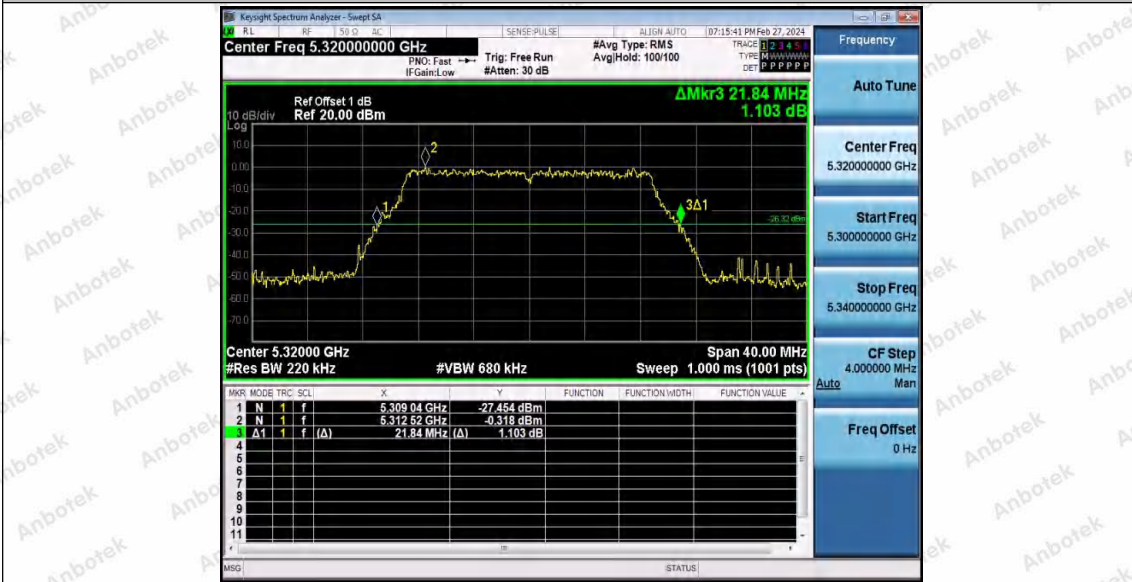

11AC20SISO_Ant1_5500