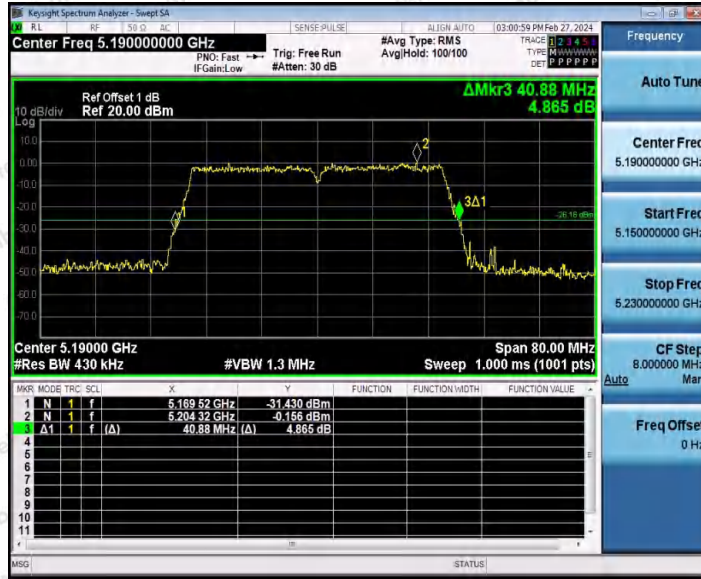

11AC40SISO_Ant1_5190

11AC40SISO_Ant1_5230