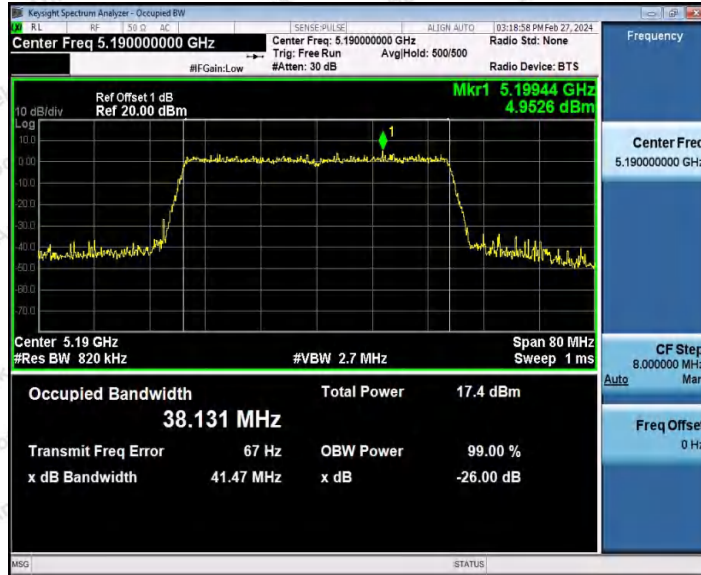

11AX40SISO_Ant1_5190

11AX40SISO_Ant1_5230

Shenzhen Anbotek Compliance Laboratory Limited

Address: 1/F., Building D, Sogood Science and Technology Park, Sanwei Community, Hangcheng Street, Bao'an District, Shenzhen, Guangdong, China.
Tel: (86) 0755-26066440 Fax: (86) 0755-26014772 Email: service@anbotek.com

Hotline 400-003-0500
www.anbotek.com.cn