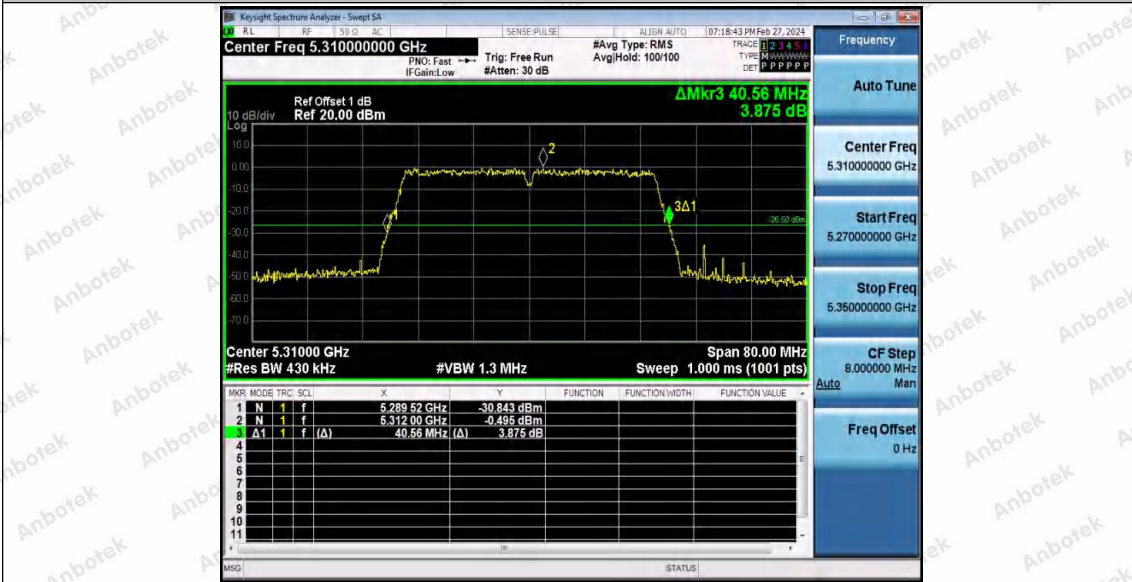

Hotline  
400-003-0500  
www.anbotek.com.cn

11AC40SISO\_Ant1\_5310

11AC40SISO\_Ant1\_5510