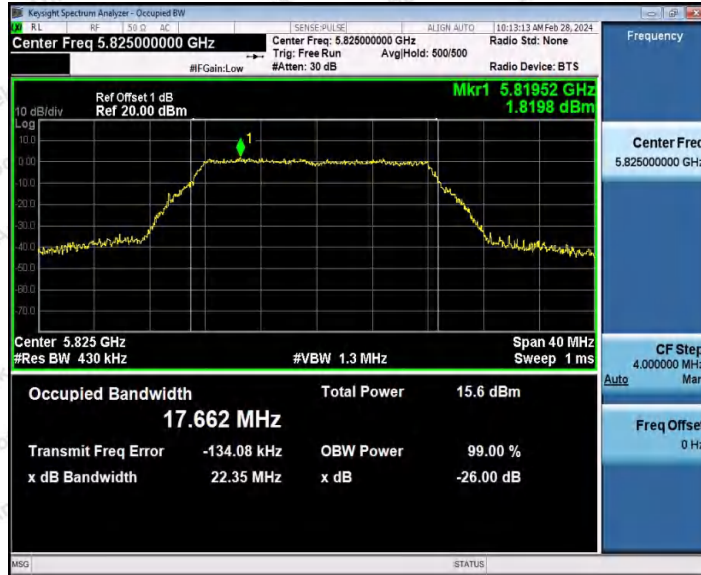

Hotline  
400-003-0500  
www.anbotek.com.cn

11A\_Ant1\_5785

11A\_Ant1\_5825

11N20SISO\_Ant1\_5180