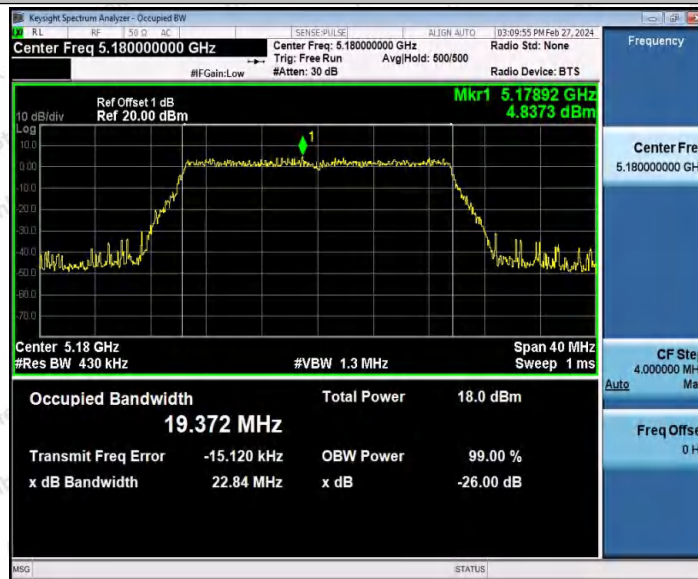

Hotline  
 400-003-0500  
 www.anbotek.com.cn

11AC40SISO\_Ant1\_5795

11AX20SISO\_Ant1\_5180