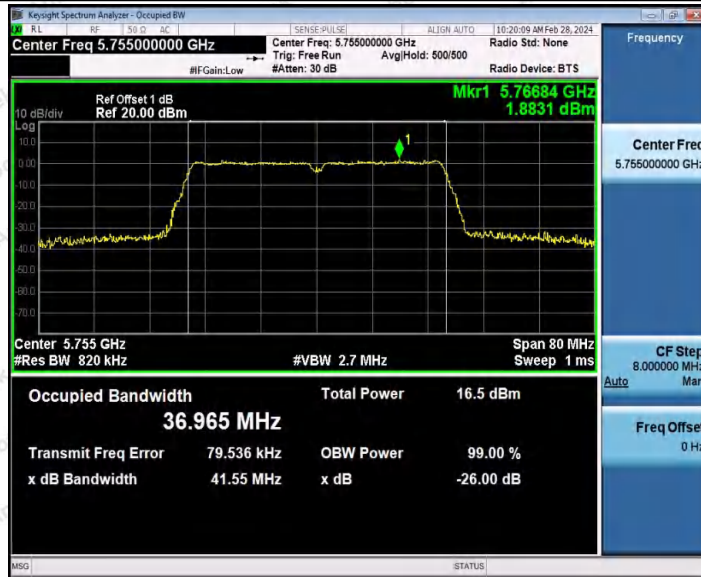

11N40SISO_Ant1_5755

11N40SISO_Ant1_5795

Shenzhen Anbotek Compliance Laboratory Limited

Address: 1/F., Building D, Sogood Science and Technology Park, Sanwei Community, Hangcheng Street, Bao'an District, Shenzhen, Guangdong, China.
Tel: (86) 0755-26066440 Fax: (86) 0755-26014772 Email: service@anbotek.com

Hotline: 400-003-0500
www.anbotek.com.cn