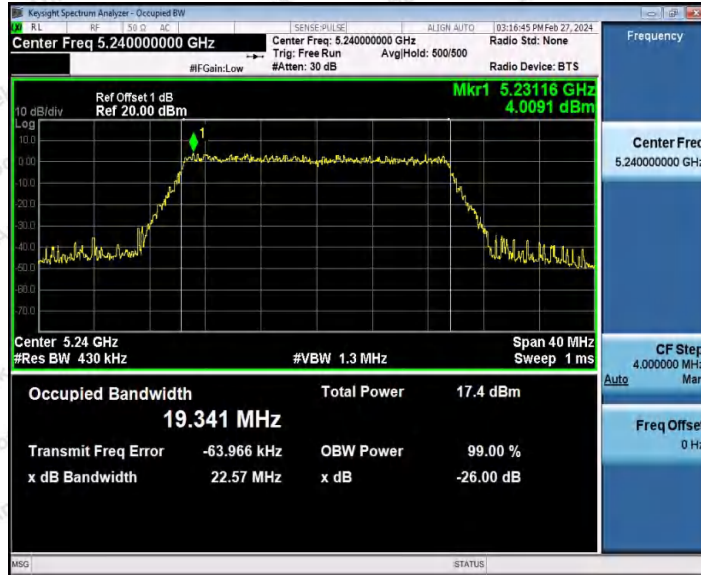

11AX20SISO_Ant1_5240

11AX20SISO_Ant1_5260

Shenzhen Anbotek Compliance Laboratory Limited

Address: 1/F., Building D, Sogood Science and Technology Park, Sanwei Community, Hangcheng Street, Bao'an District, Shenzhen, Guangdong, China.
Tel: (86) 0755-26066440 Fax: (86) 0755-26014772 Email: service@anbotek.com

Hotline 400-003-0500
www.anbotek.com.cn