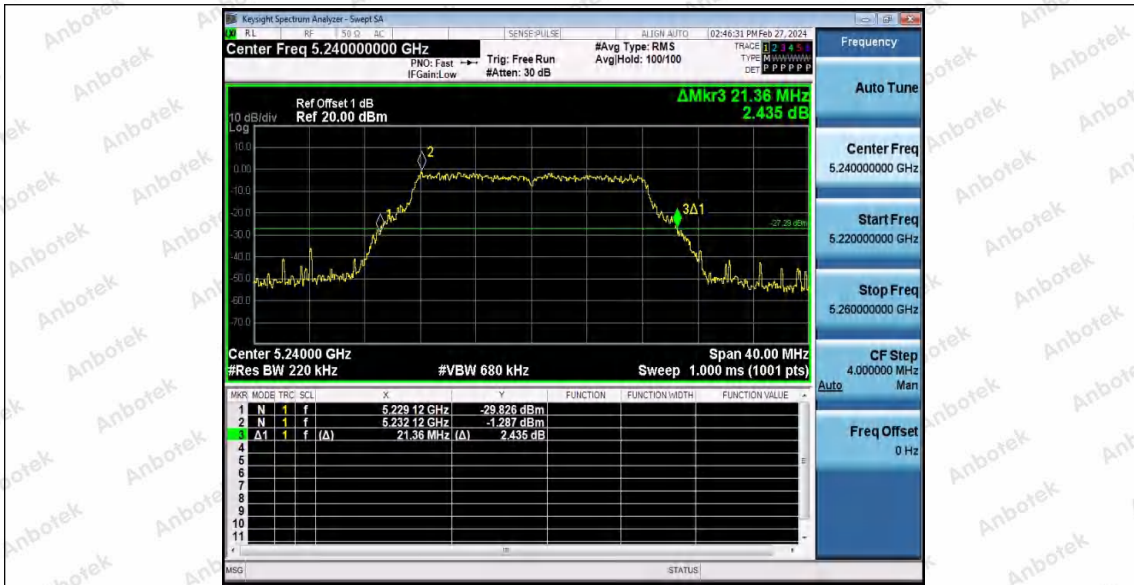

11A_Ant1_5260