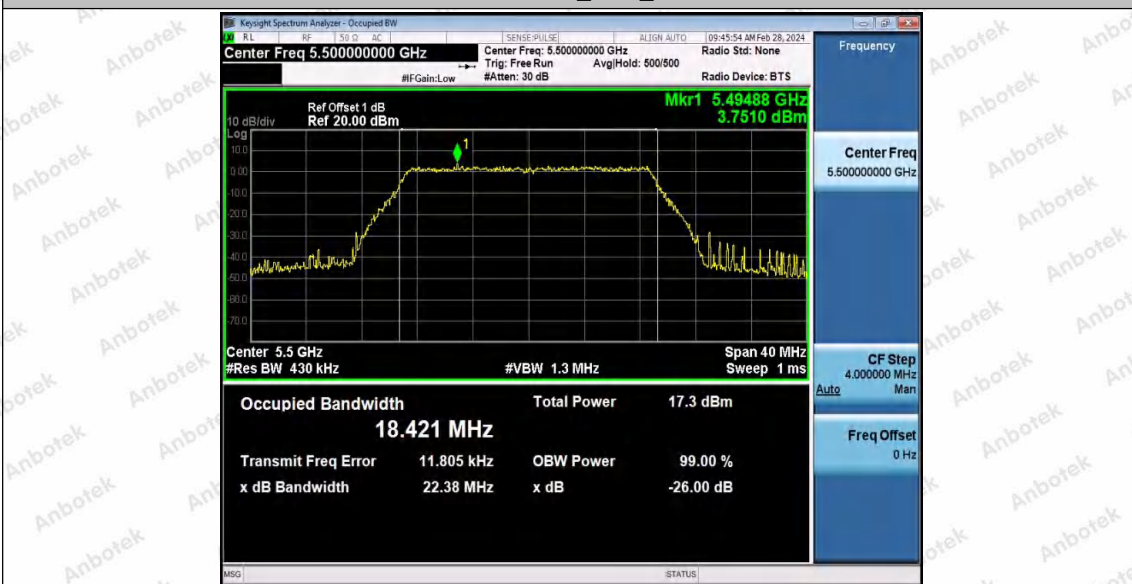

Hotline 400-003-0500  
 www.anbotek.com.cn

11AC20SISO\_Ant1\_5320

11AC20SISO\_Ant1\_5500