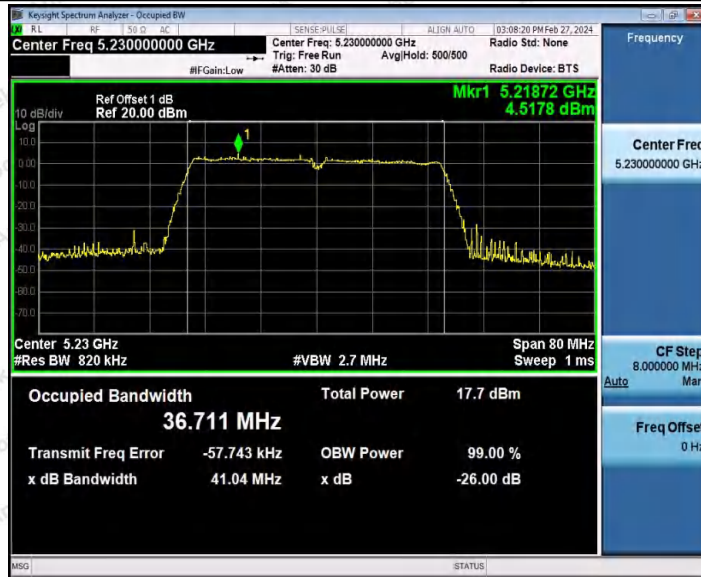

11AC40SISO_Ant1_5230

11AC40SISO_Ant1_5270

Shenzhen Anbotek Compliance Laboratory Limited

Address: 1/F., Building D, Sogood Science and Technology Park, Sanwei Community, Hangcheng Street, Bao'an District, Shenzhen, Guangdong, China.
Tel: (86) 0755-26066440 Fax: (86) 0755-26014772 Email: service@anbotek.com

Hotline 400-003-0500
www.anbotek.com.cn