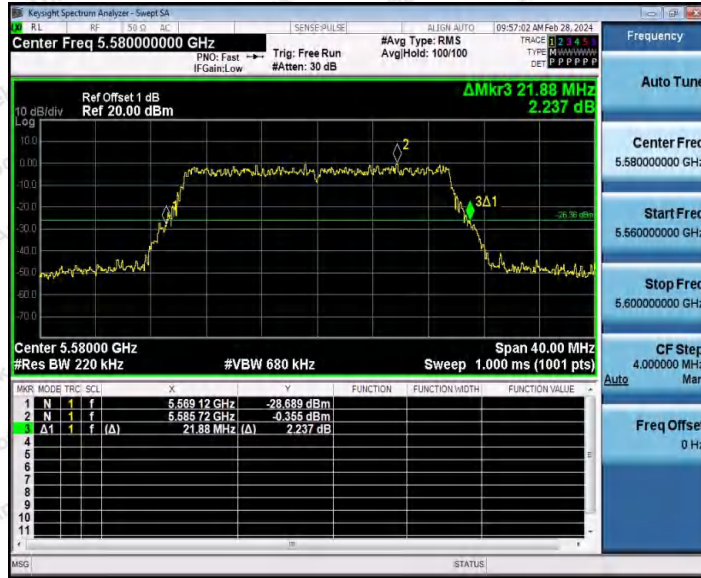

11AX20SISO_Ant1_5580

11AX20SISO_Ant1_5700

Shenzhen Anbotek Compliance Laboratory Limited

Address: 1/F., Building D, Sogood Science and Technology Park, Sanwei Community, Hangcheng Street, Bao'an District, Shenzhen, Guangdong, China.
Tel: (86) 0755-26066440 Fax: (86) 0755-26014772 Email: service@anbotek.com

Hotline
400-003-0500
www.anbotek.com.cn