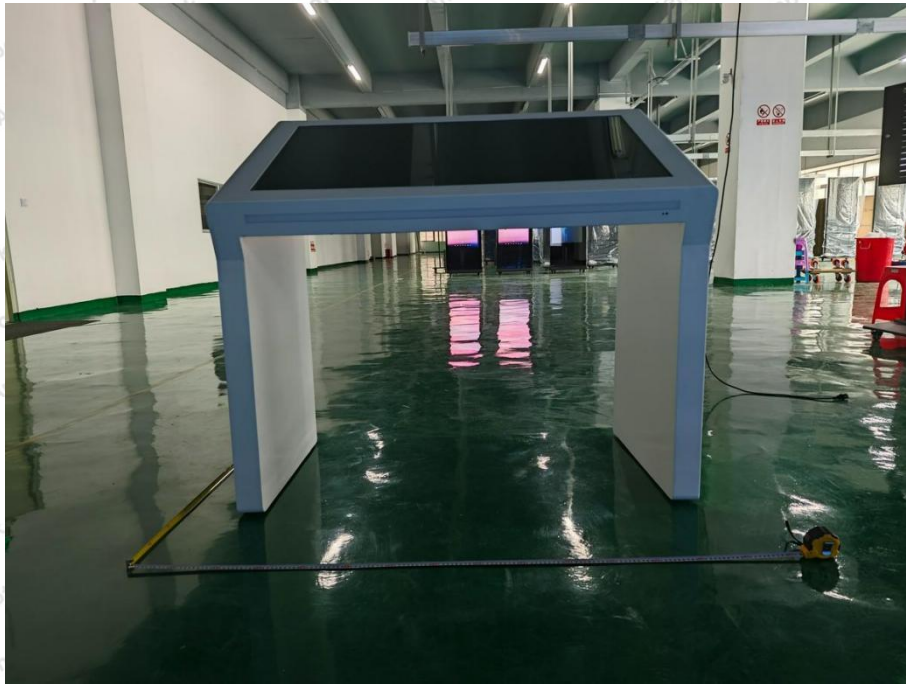

Appendix II -- External Photograph

Shenzhen Anbotek Compliance Laboratory Limited

Address: 1/F., Building D, Sogood Science and Technology Park, Sanwei Community, Hangcheng Street, Bao'an District, Shenzhen, Guangdong, China.
Tel: (86) 0755-26066440 Fax: (86) 0755-26014772 Email: service@anbotek.com