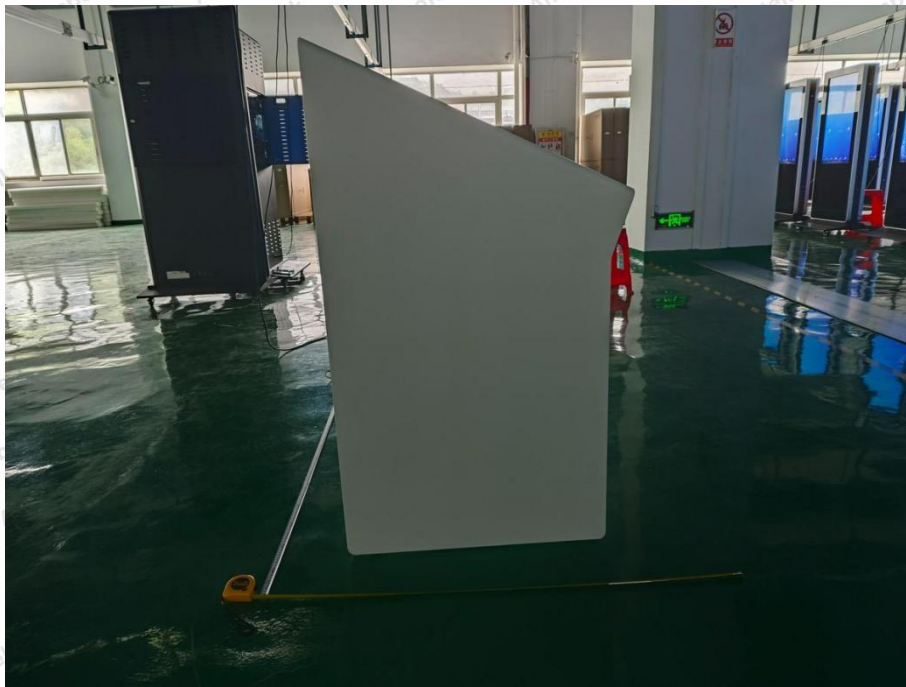

Appendix II -- External Photograph

Shenzhen Anbotek Compliance Laboratory Limited

Address: 1/F., Building D, Sogood Science and Technology Park, Sanwei Community, Hangcheng Street, Bao'an District, Shenzhen, Guangdong, China.
Tel: (86) 0755-26066440 Fax: (86) 0755-26014772 Email: service@anbotek.com