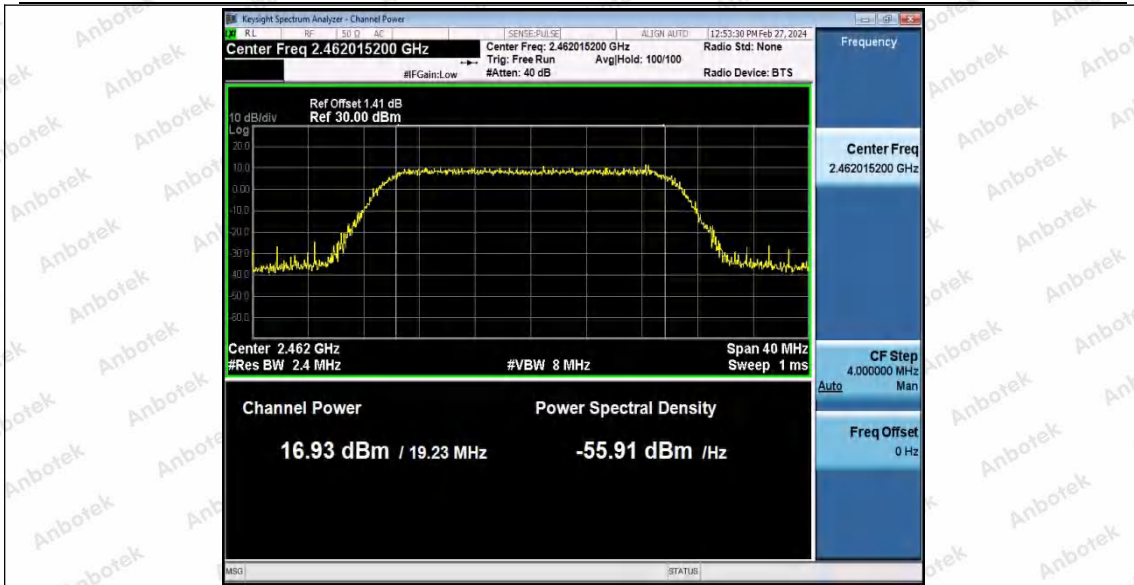

Shenzhen Anbotek Compliance Laboratory Limited

Address: 1/F., Building D, Sogood Science and Technology Park, Sanwei Community, Hangcheng Street, Bao'an District, Shenzhen, Guangdong, China.
Tel: (86) 0755-26066440 Fax: (86) 0755-26014772 Email: service@anbotek.com

Hotline
400-003-0500
www.anbotek.com.cn