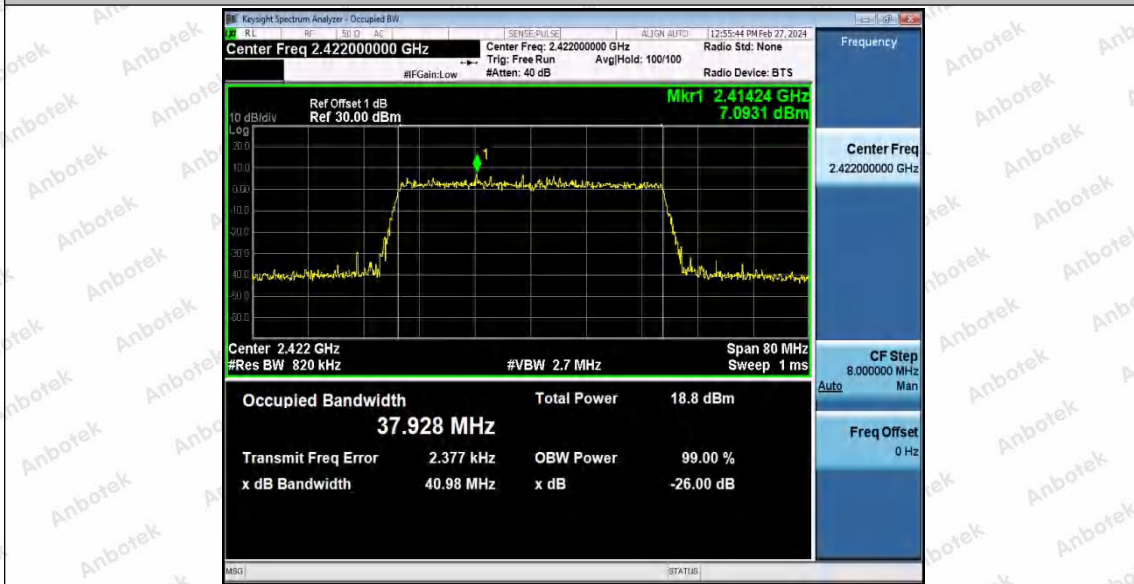

11AX40SISO_Ant1_2437

Shenzhen Anbotek Compliance Laboratory Limited

Address: 1/F., Building D, Sogood Science and Technology Park, Sanwei Community, Hangcheng Street, Bao'an District, Shenzhen, Guangdong, China.
Tel: (86) 0755-26066440 Fax: (86) 0755-26014772 Email: service@anbotek.com

Hotline
400-003-0500
www.anbotek.com.cn