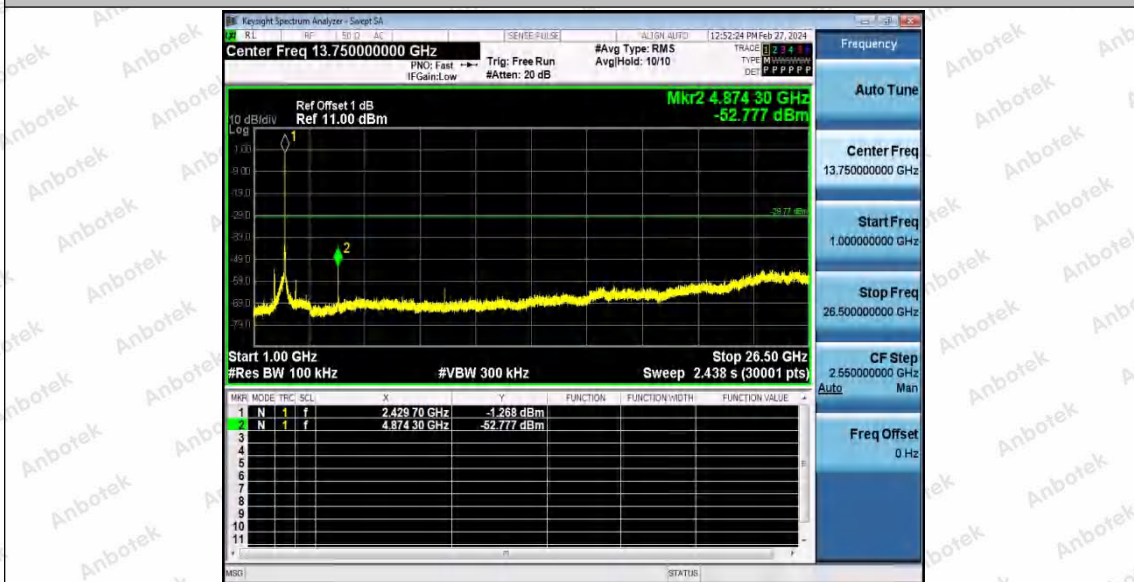

11AX20SISO_Ant1_2462_0~Reference

Shenzhen Anbotek Compliance Laboratory Limited

Address: 1/F., Building D, Sogood Science and Technology Park, Sanwei Community, Hangcheng Street, Bao'an District, Shenzhen, Guangdong, China.
Tel: (86) 0755-26066440 Fax: (86) 0755-26014772 Email: service@anbotek.com

Hotline
400-003-0500
www.anbotek.com.cn