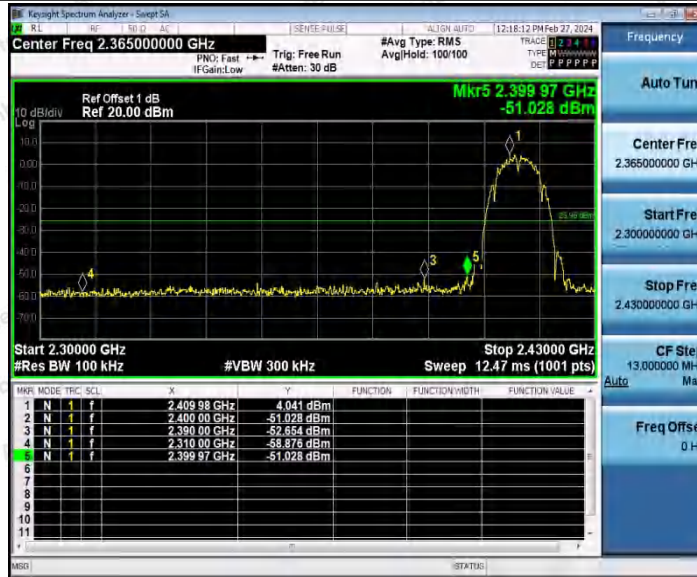

Test Graphs

11B_Ant1_Low_2412

11B_Ant1_High_2462