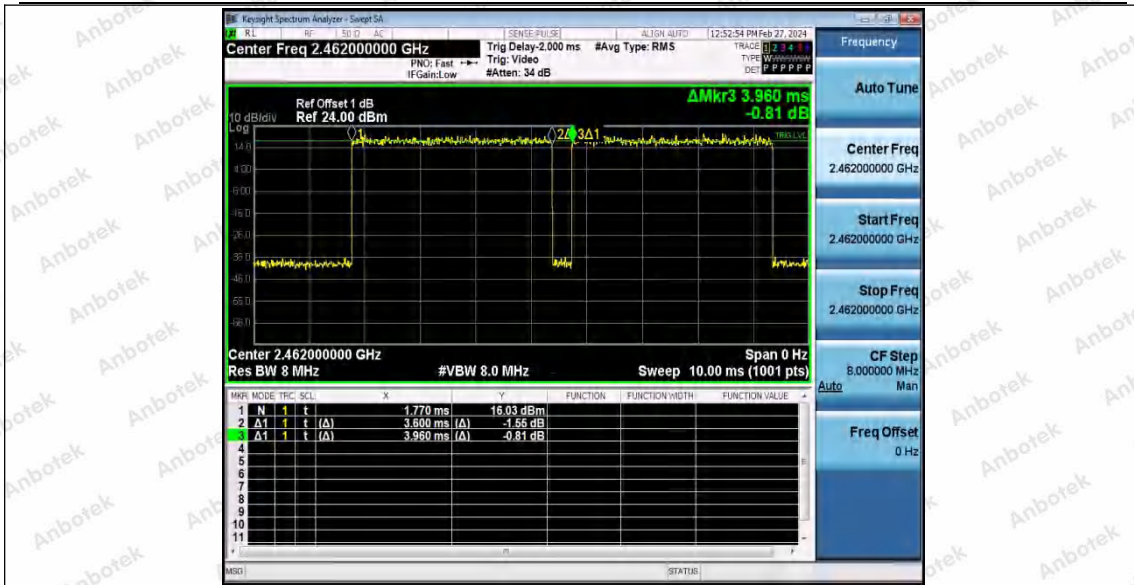

11AX40SISO_Ant1_2422