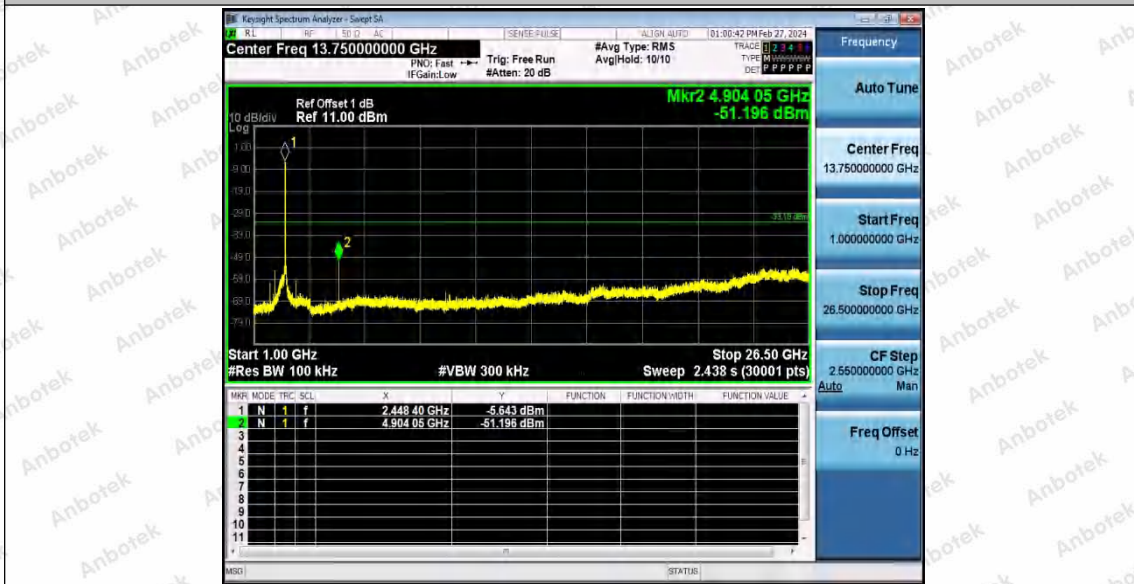

Shenzhen Anbotek Compliance Laboratory Limited

Address: 1/F., Building D, Sogood Science and Technology Park, Sanwei Community, Hangcheng Street, Bao'an District, Shenzhen, Guangdong, China.
Tel: (86) 0755-26066440 Fax: (86) 0755-26014772 Email: service@anbotek.com

Hotline
400-003-0500
www.anbotek.com.cn