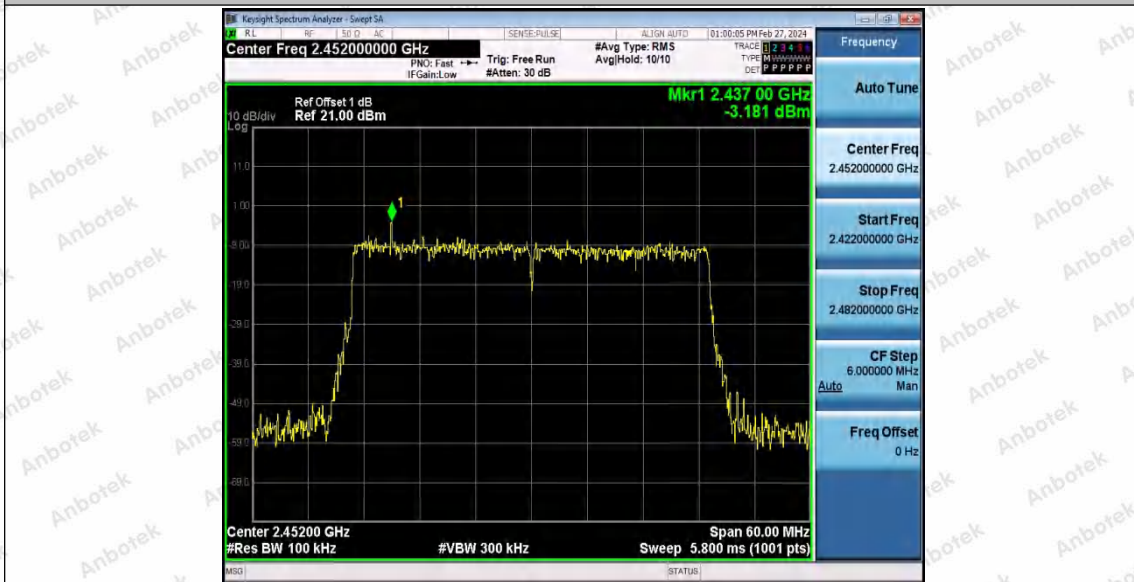

11AX40SISO_Ant1_2452_30~1000

Shenzhen Anbotek Compliance Laboratory Limited

Address: 1/F., Building D, Sogood Science and Technology Park, Sanwei Community, Hangcheng Street, Bao'an District, Shenzhen, Guangdong, China.
Tel: (86) 0755-26066440 Fax: (86) 0755-26014772 Email: service@anbotek.com

Hotline
400-003-0500
www.anbotek.com.cn