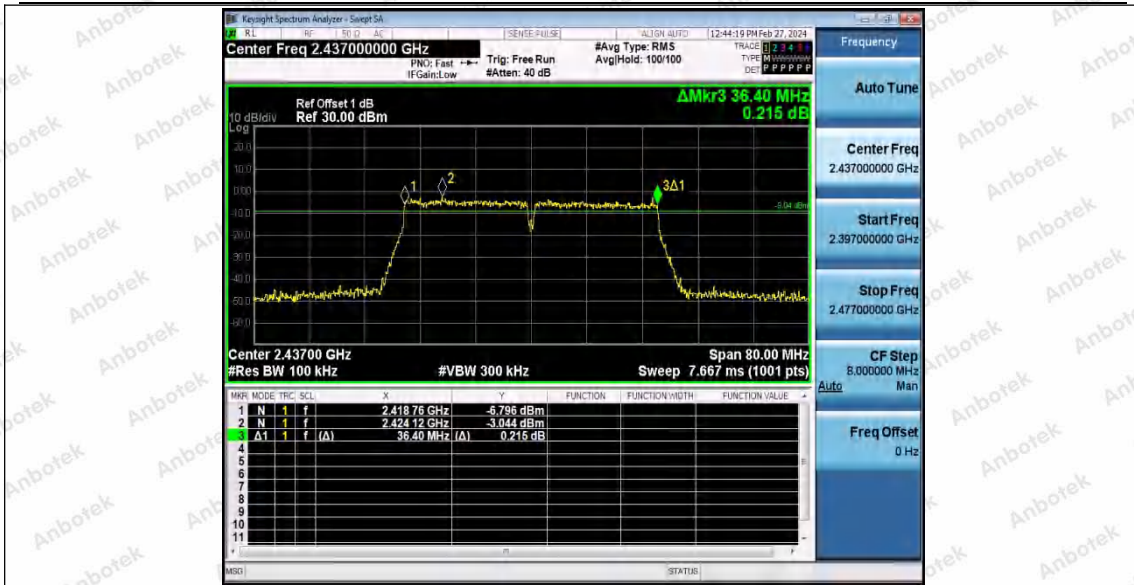

11N40SISO_Ant1_2452