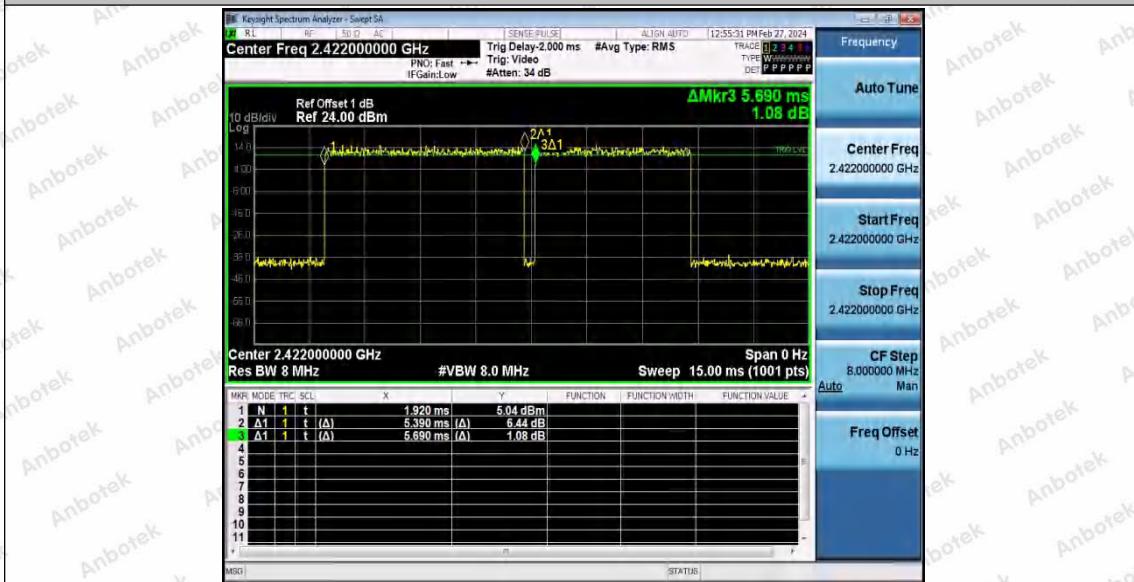

11AX40SISO_Ant1_2437

Shenzhen Anbotek Compliance Laboratory Limited

Address: 1/F., Building D, Sogood Science and Technology Park, Sanwei Community, Hangcheng Street, Bao'an District, Shenzhen, Guangdong, China.
Tel: (86) 0755-26066440 Fax: (86) 0755-26014772 Email: service@anbotek.com

Hotline 400-003-0500
www.anbotek.com.cn