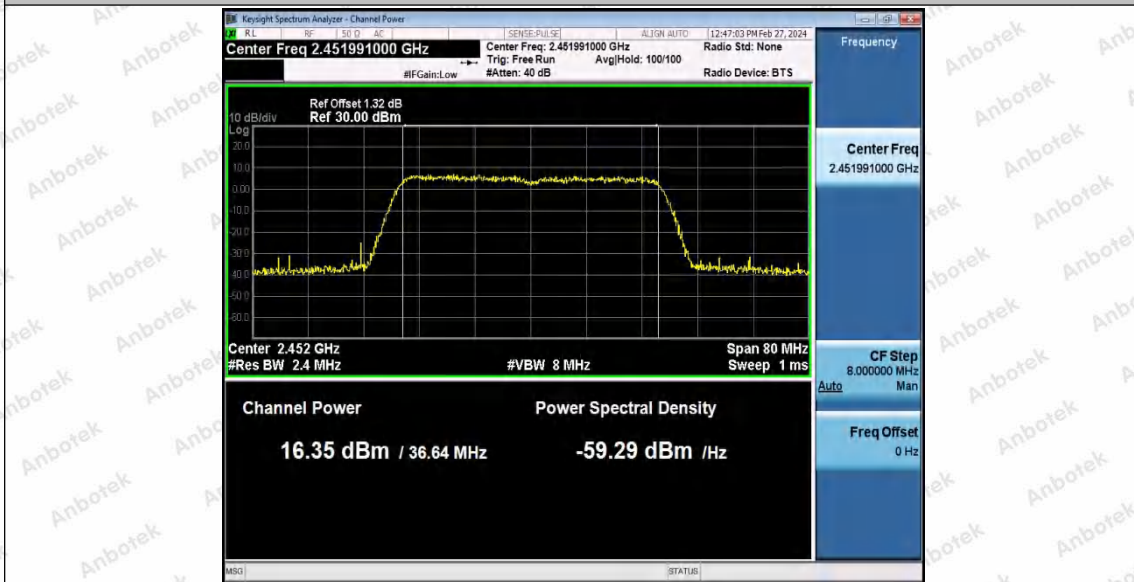

11AX20SISO_Ant1_2412

Shenzhen Anbotek Compliance Laboratory Limited

Address: 1/F., Building D, Sogood Science and Technology Park, Sanwei Community, Hangcheng Street, Bao'an District, Shenzhen, Guangdong, China.
Tel: (86) 0755-26066440 Fax: (86) 0755-26014772 Email: service@anbotek.com

Hotline: 400-003-0500
www.anbotek.com.cn