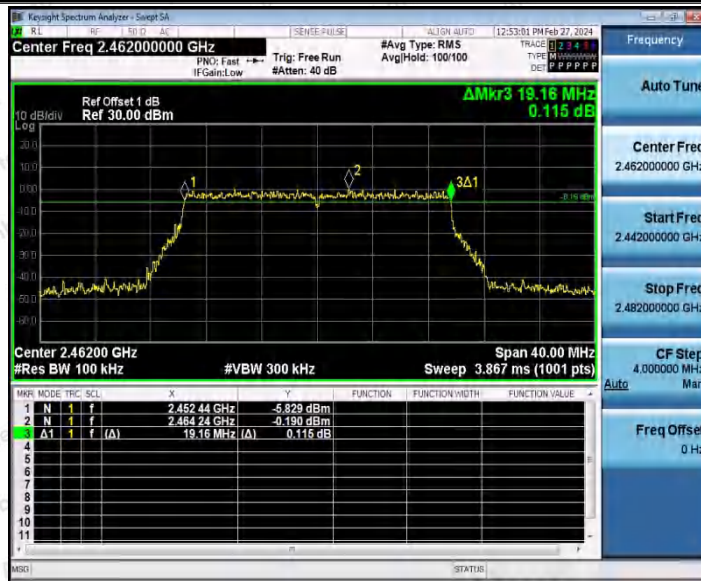

11AX40SISO_Ant1_2422