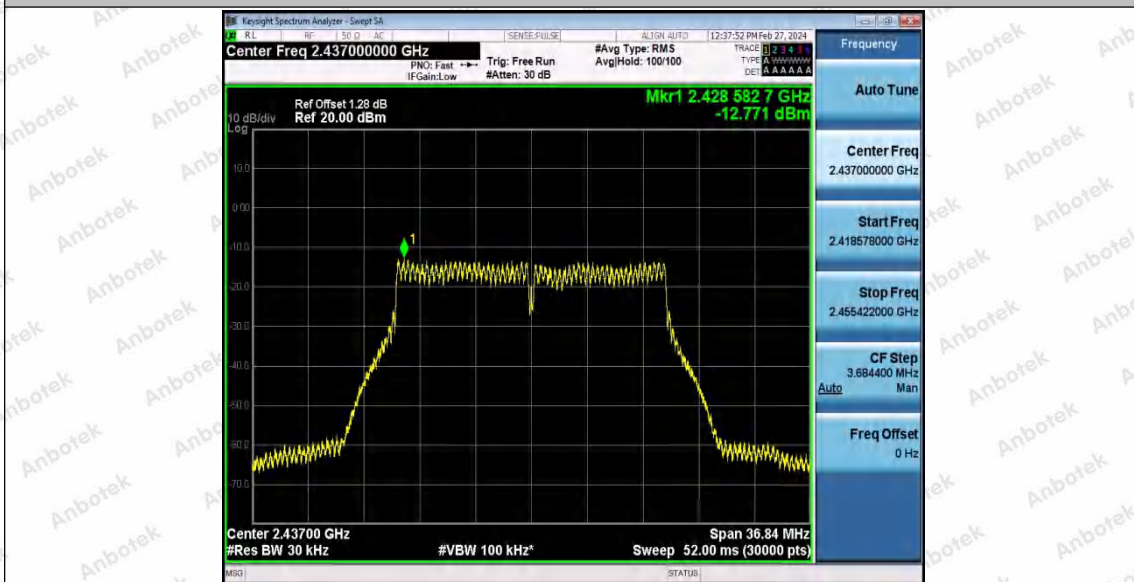

11N20SISO_Ant1_2462

Shenzhen Anbotek Compliance Laboratory Limited

Address: 1/F., Building D, Sogood Science and Technology Park, Sanwei Community, Hangcheng Street, Bao'an District, Shenzhen, Guangdong, China.
Tel: (86) 0755-26066440 Fax: (86) 0755-26014772 Email: service@anbotek.com

Hotline
400-003-0500
www.anbotek.com.cn