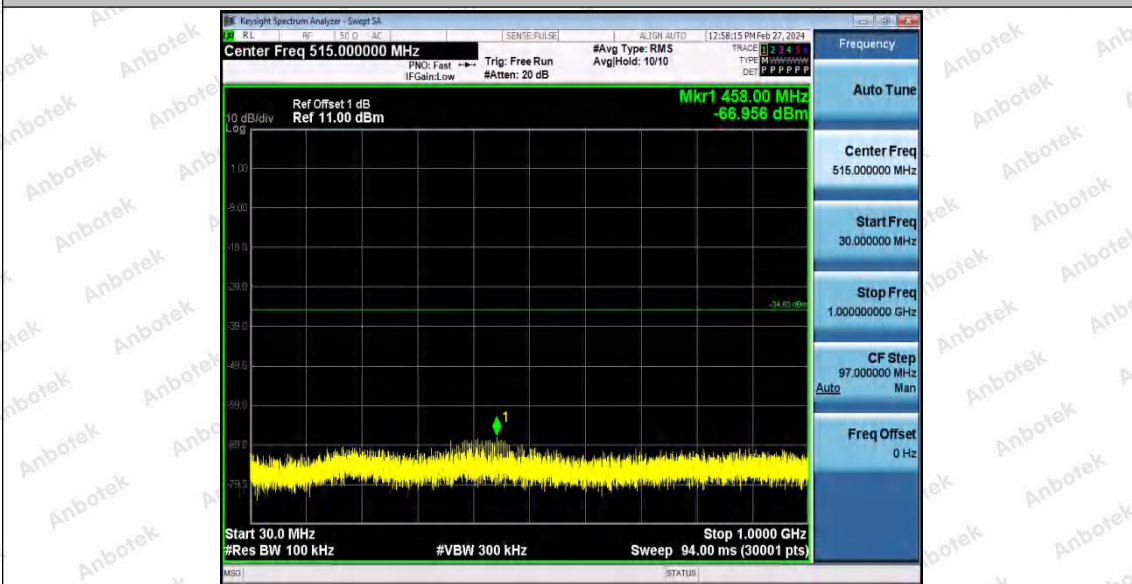

11AX40SISO_Ant1_2437_1000~26500

Shenzhen Anbotek Compliance Laboratory Limited

Address: 1/F., Building D, Sogood Science and Technology Park, Sanwei Community, Hangcheng Street, Bao'an District, Shenzhen, Guangdong, China.
Tel: (86) 0755-26066440 Fax: (86) 0755-26014772 Email: service@anbotek.com

Hotline
400-003-0500
www.anbotek.com.cn