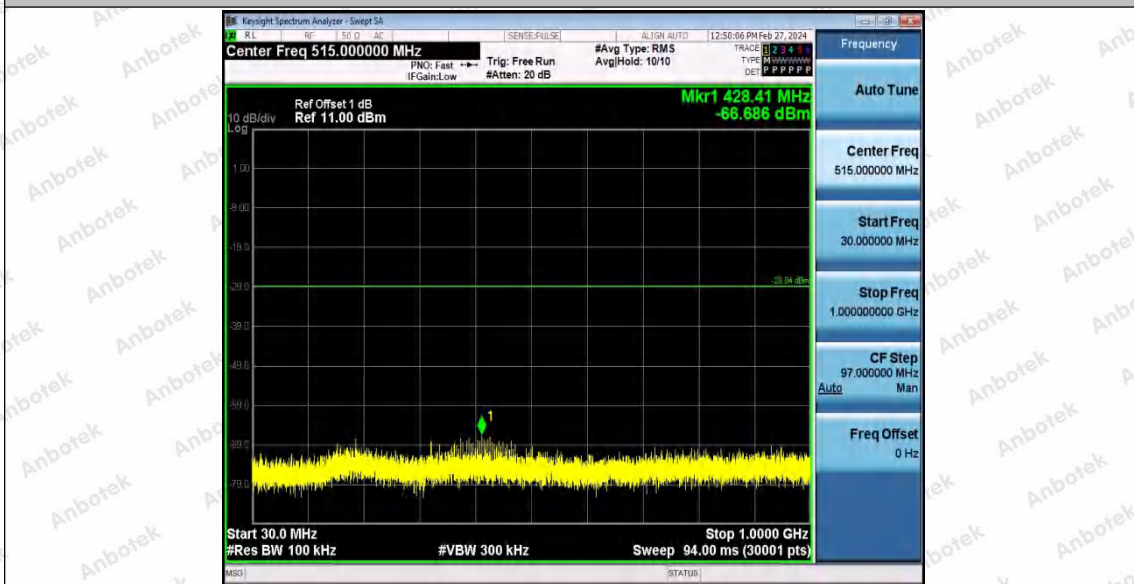

11AX20SISO_Ant1_2412_1000~26500

Shenzhen Anbotek Compliance Laboratory Limited

Address: 1/F., Building D, Sogood Science and Technology Park, Sanwei Community, Hangcheng Street, Bao'an District, Shenzhen, Guangdong, China.
Tel: (86) 0755-26066440 Fax: (86) 0755-26014772 Email: service@anbotek.com

Hotline
400-003-0500
www.anbotek.com.cn