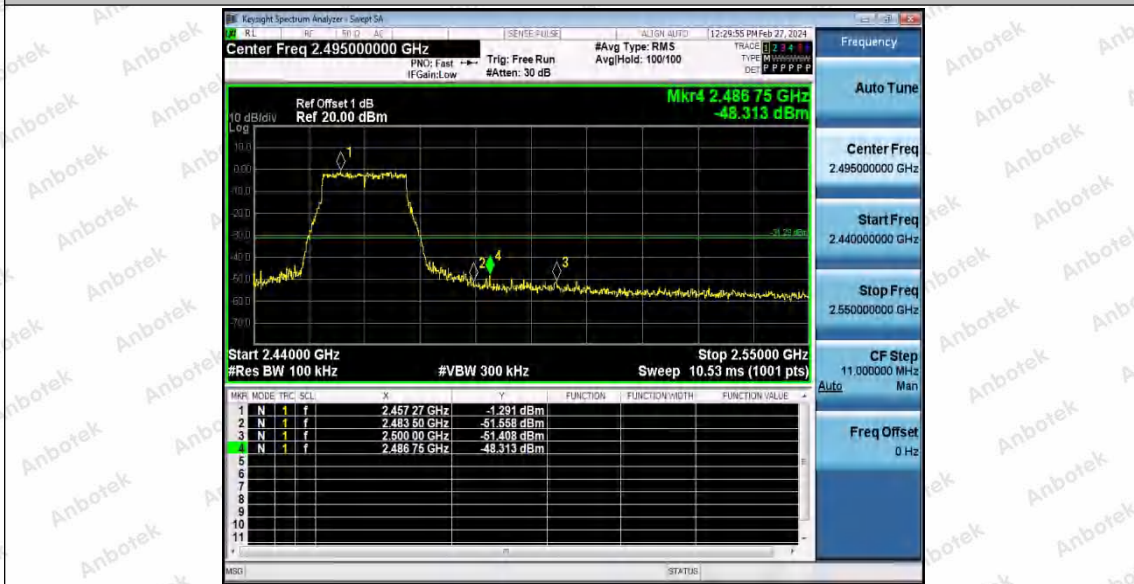

11N20SISO_Ant1_Low_2412

Shenzhen Anbotek Compliance Laboratory Limited

Address: 1/F., Building D, Sogood Science and Technology Park, Sanwei Community, Hangcheng Street, Bao'an District, Shenzhen, Guangdong, China.
Tel: (86) 0755-26066440 Fax: (86) 0755-26014772 Email: service@anbotek.com

Hotline
400-003-0500
www.anbotek.com.cn