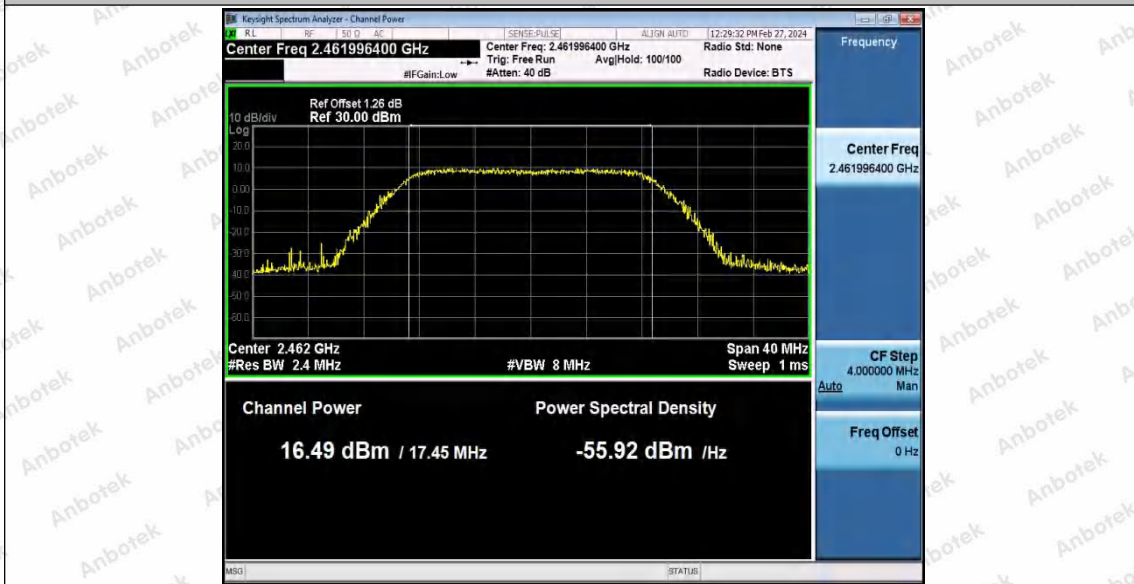

11N20SISO_Ant1_2412

Shenzhen Anbotek Compliance Laboratory Limited

Address: 1/F., Building D, Sogood Science and Technology Park, Sanwei Community, Hangcheng Street, Bao'an District, Shenzhen, Guangdong, China.
Tel: (86) 0755-26066440 Fax: (86) 0755-26014772 Email: service@anbotek.com

Hotline: 400-003-0500
www.anbotek.com.cn