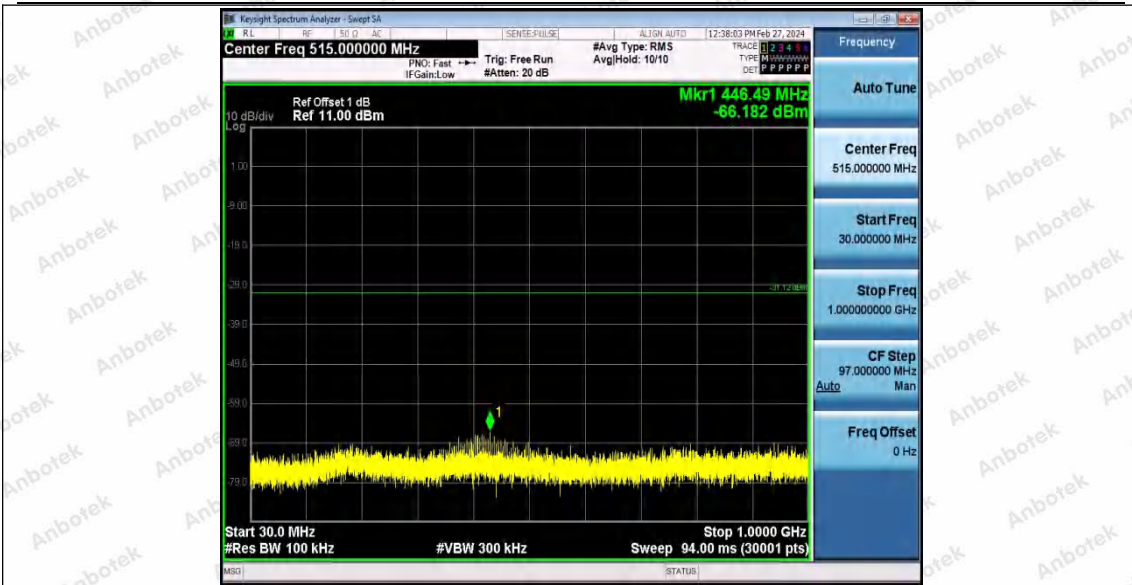

11N20SISO_Ant1_2437_1000~26500