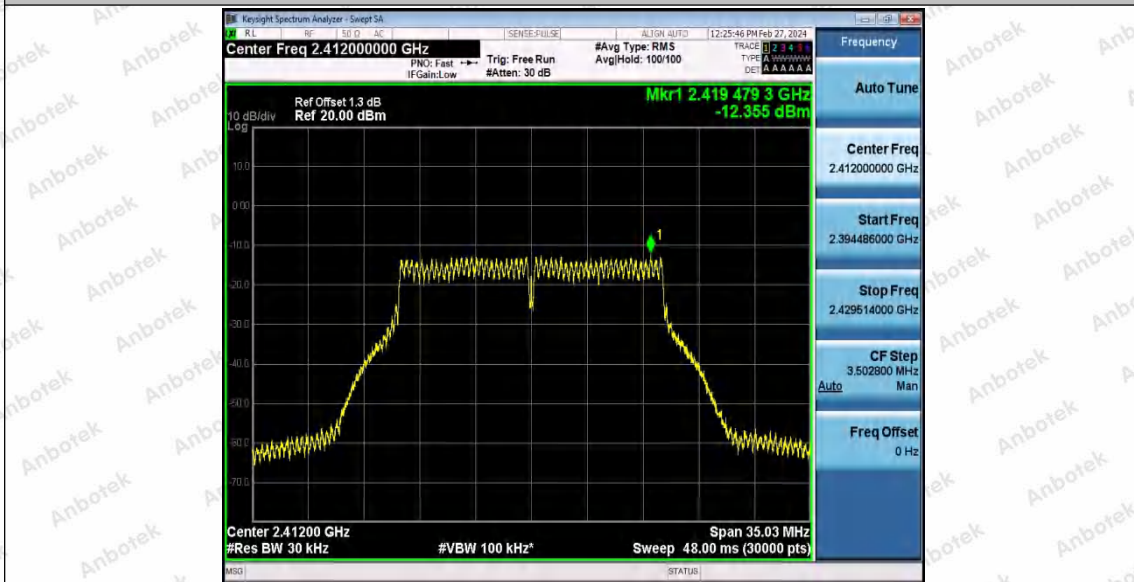

11G_Ant1_2437

Shenzhen Anbotek Compliance Laboratory Limited

Address: 1/F., Building D, Sogood Science and Technology Park, Sanwei Community, Hangcheng Street, Bao'an District, Shenzhen, Guangdong, China.
Tel: (86) 0755-26066440 Fax: (86) 0755-26014772 Email: service@anbotek.com

Hotline
400-003-0500
www.anbotek.com.cn