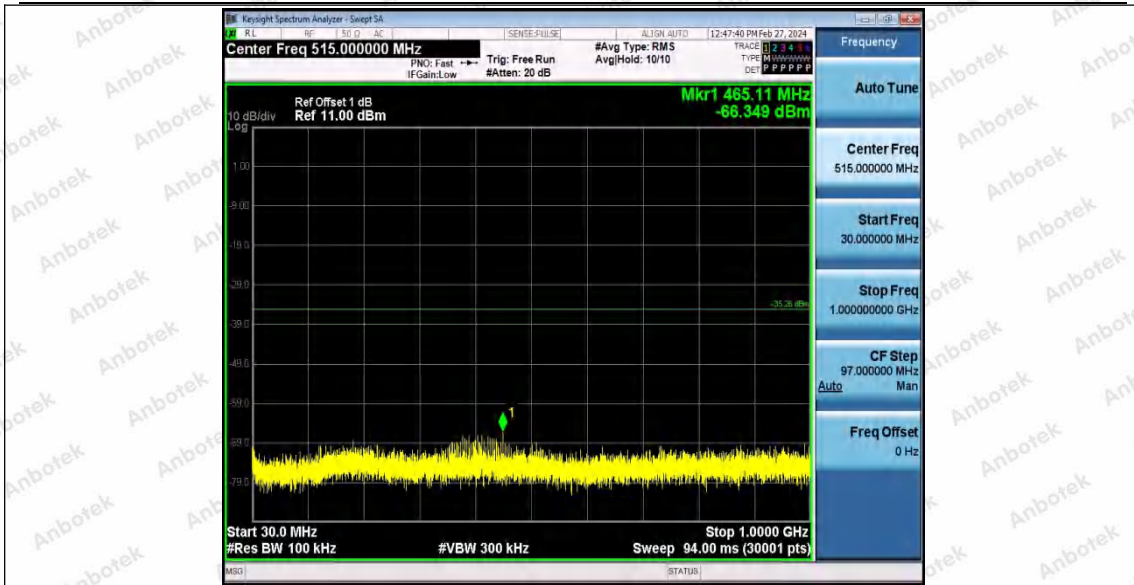

11N40SISO_Ant1_2452_1000~26500