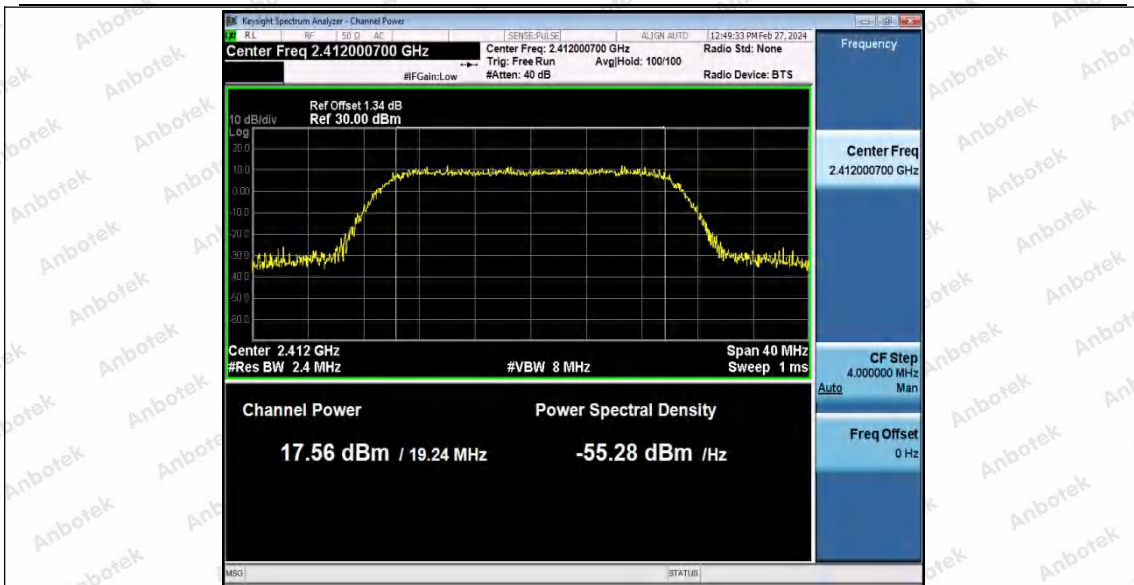

Shenzhen Anbotek Compliance Laboratory Limited

Address: 1/F., Building D, Sogood Science and Technology Park, Sanwei Community, Hangcheng Street, Bao'an District, Shenzhen, Guangdong, China.
Tel: (86) 0755-26066440 Fax: (86) 0755-26014772 Email: service@anbotek.com

Hotline
400-003-0500
www.anbotek.com.cn