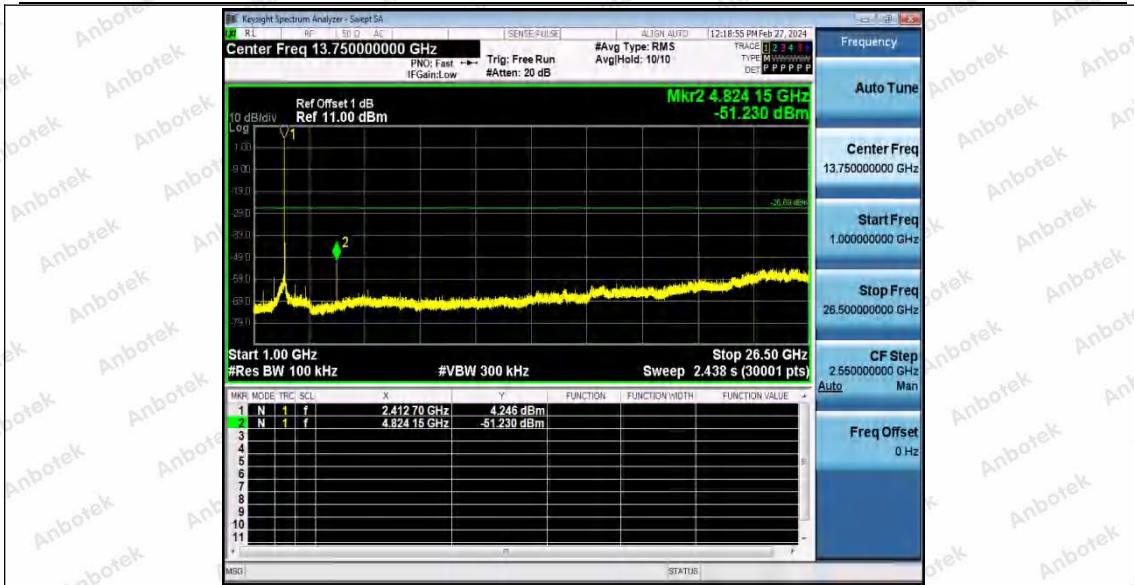

11B_Ant1_2437_0~Reference