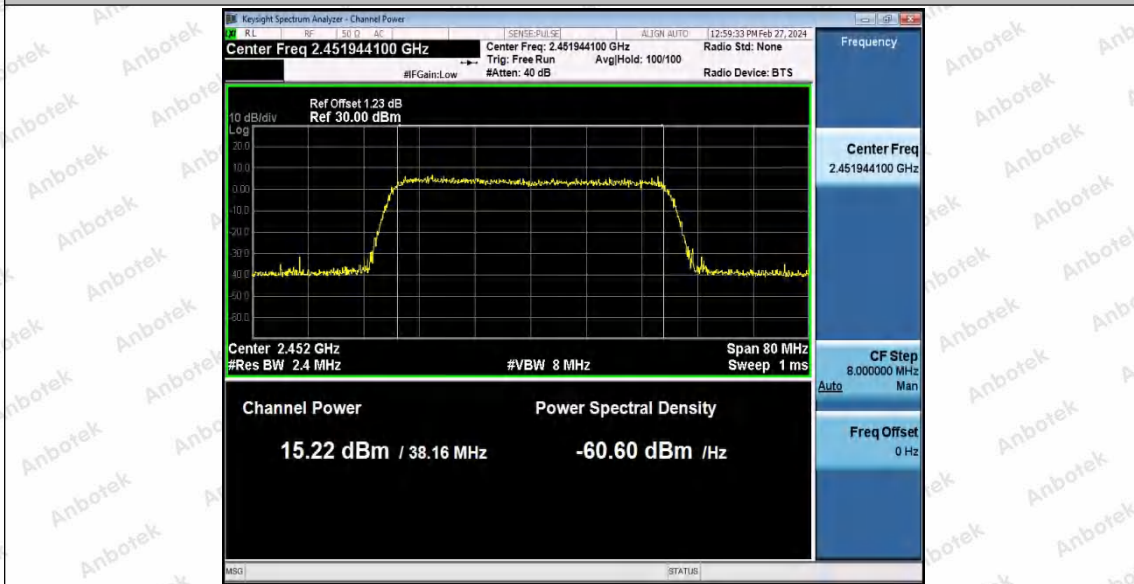

Shenzhen Anbotek Compliance Laboratory Limited

Address: 1/F., Building D, Sogood Science and Technology Park, Sanwei Community, Hangcheng Street, Bao'an District, Shenzhen, Guangdong, China.
Tel: (86) 0755-26066440 Fax: (86) 0755-26014772 Email: service@anbotek.com

Hotline
400-003-0500
www.anbotek.com.cn