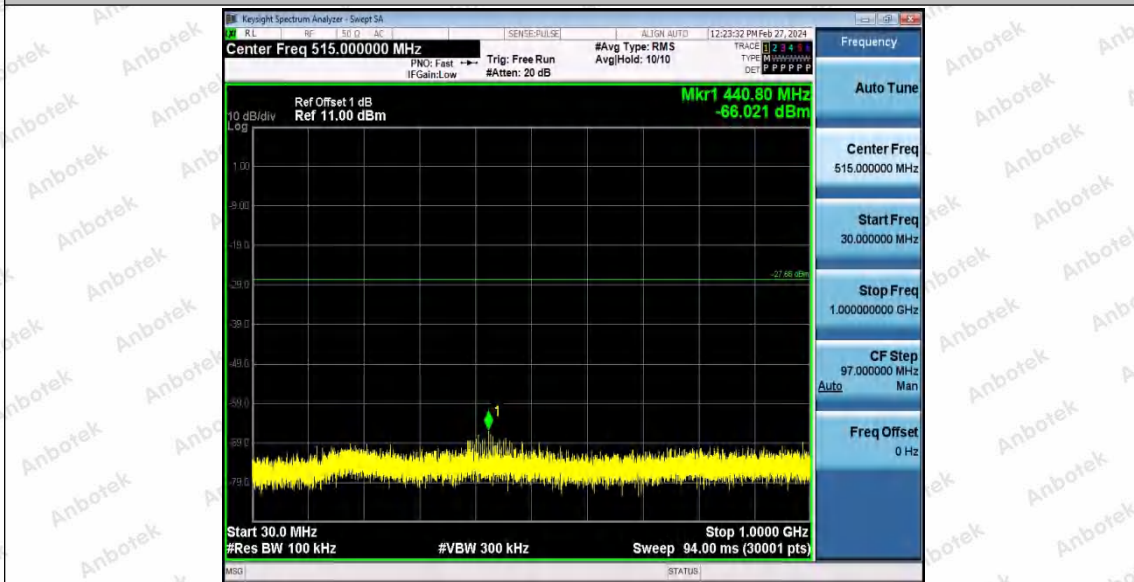

11B_Ant1_2462_1000~26500

Shenzhen Anbotek Compliance Laboratory Limited

Address: 1/F., Building D, Sogood Science and Technology Park, Sanwei Community, Hangcheng Street, Bao'an District, Shenzhen, Guangdong, China.
Tel: (86) 0755-26066440 Fax: (86) 0755-26014772 Email: service@anbotek.com

Hotline
400-003-0500
www.anbotek.com.cn