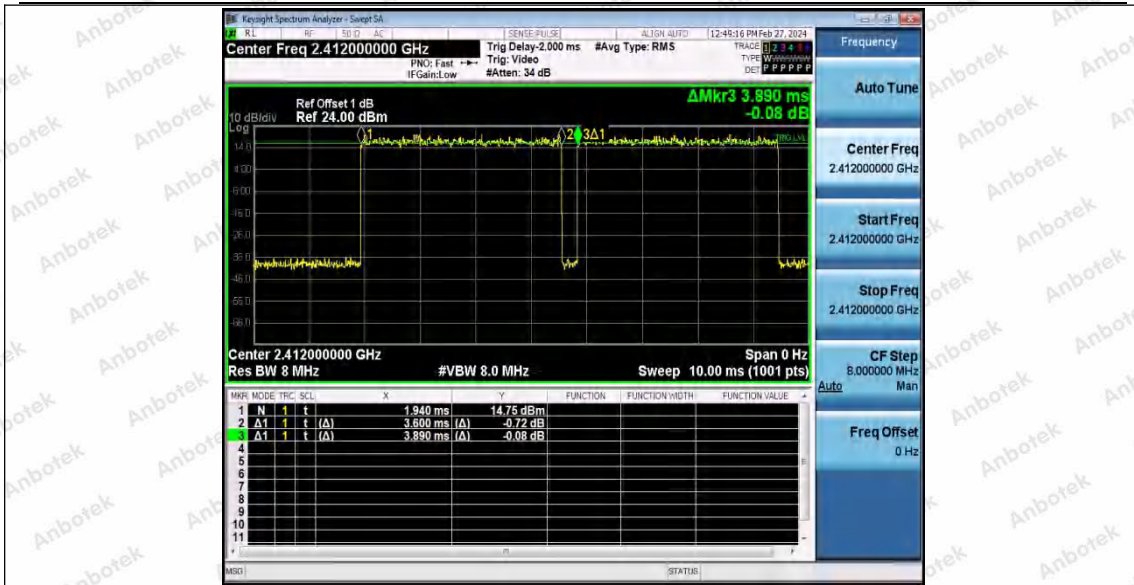

11AX20SISO_Ant1_2437