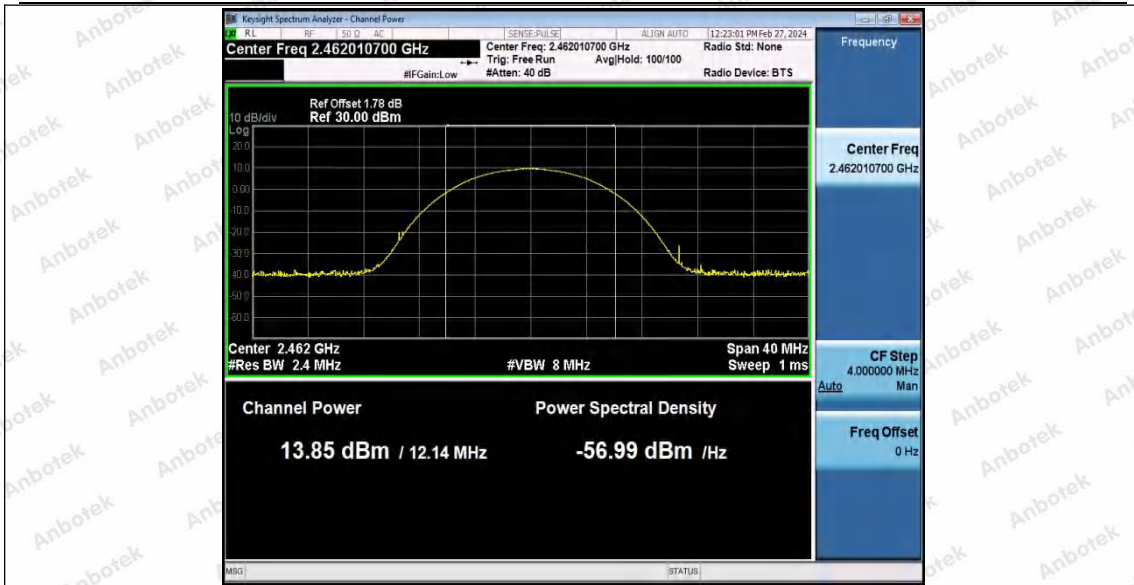

11G_Ant1_2412