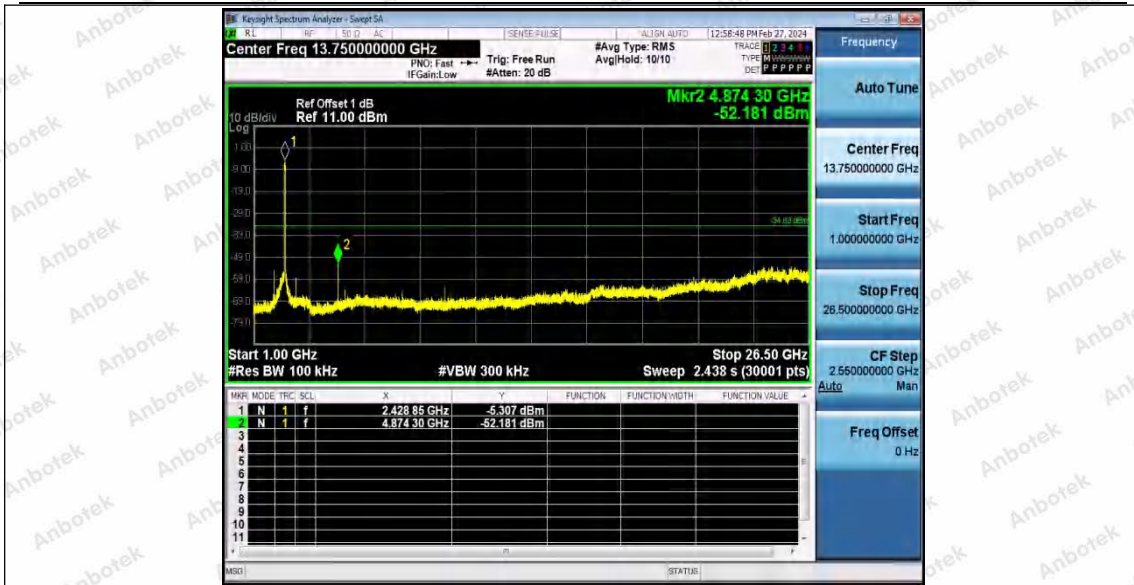

11AX40SISO_Ant1_2452_0~Reference