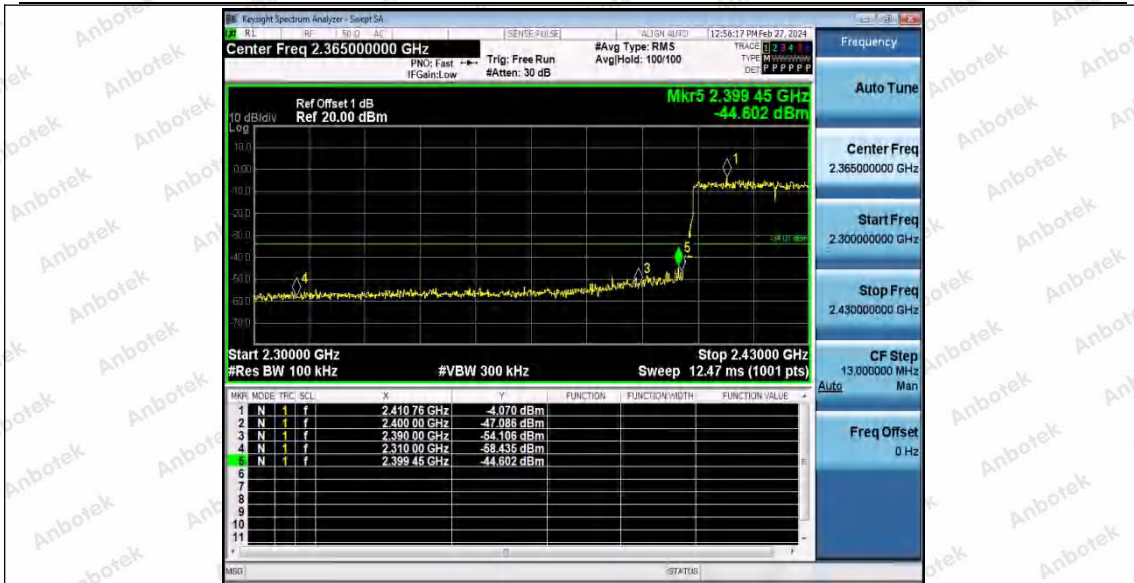

11AX40SISO_Ant1_High_2452