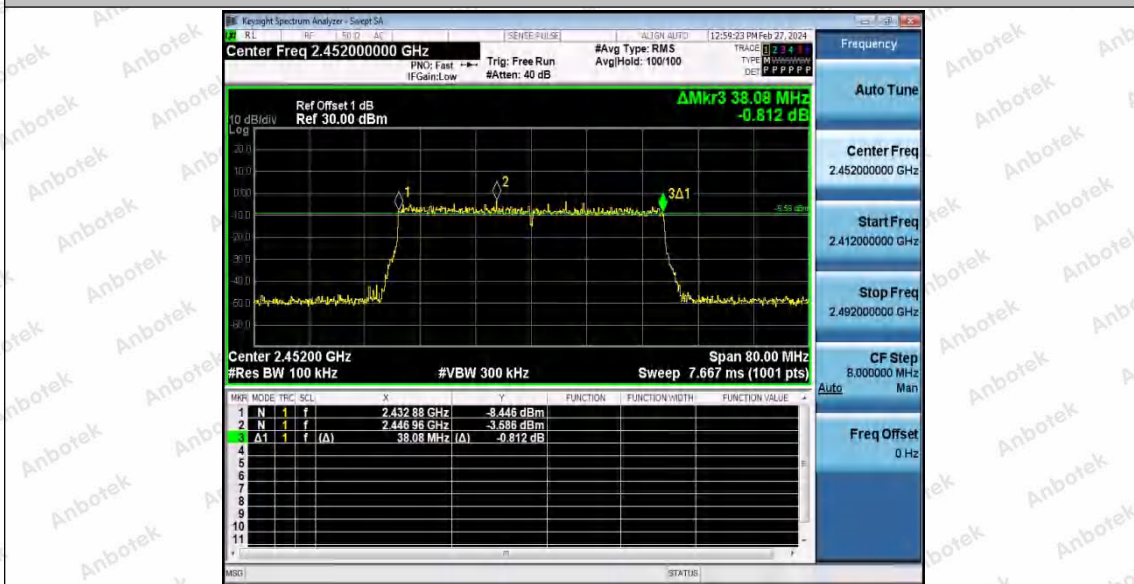

Shenzhen Anbotek Compliance Laboratory Limited

Address: 1/F., Building D, Sogood Science and Technology Park, Sanwei Community, Hangcheng Street, Bao'an District, Shenzhen, Guangdong, China.
Tel: (86) 0755-26066440 Fax: (86) 0755-26014772 Email: service@anbotek.com

Hotline
400-003-0500
www.anbotek.com.cn