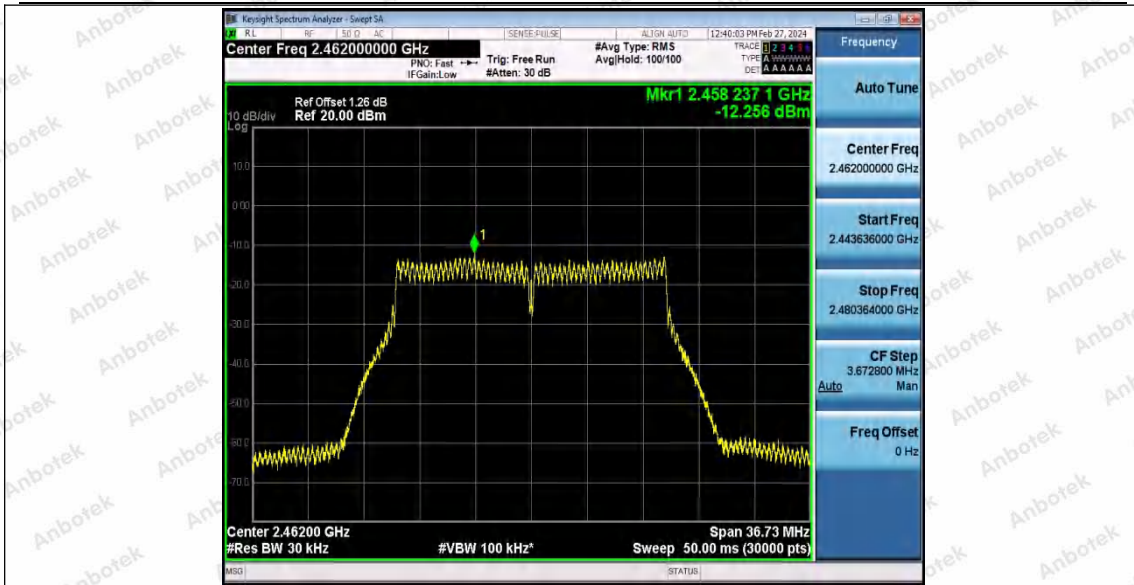

11N40SISO_Ant1_2422