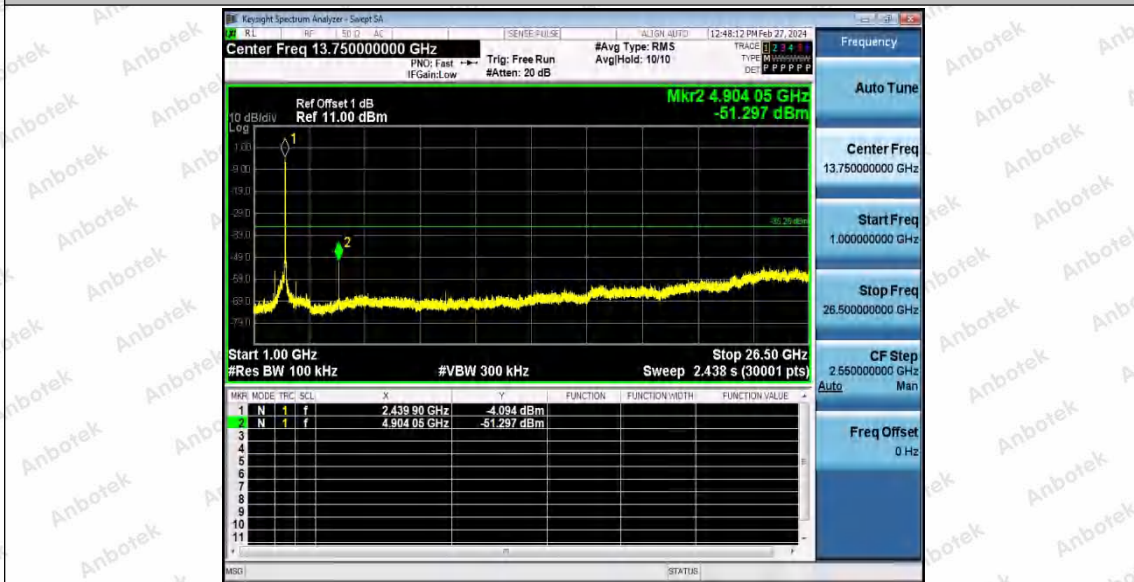

11AX20SISO_Ant1_2412_0~Reference

Shenzhen Anbotek Compliance Laboratory Limited

Address: 1/F., Building D, Sogood Science and Technology Park, Sanwei Community, Hangcheng Street, Bao'an District, Shenzhen, Guangdong, China.
Tel: (86) 0755-26066440 Fax: (86) 0755-26014772 Email: service@anbotek.com

Hotline
400-003-0500
www.anbotek.com.cn