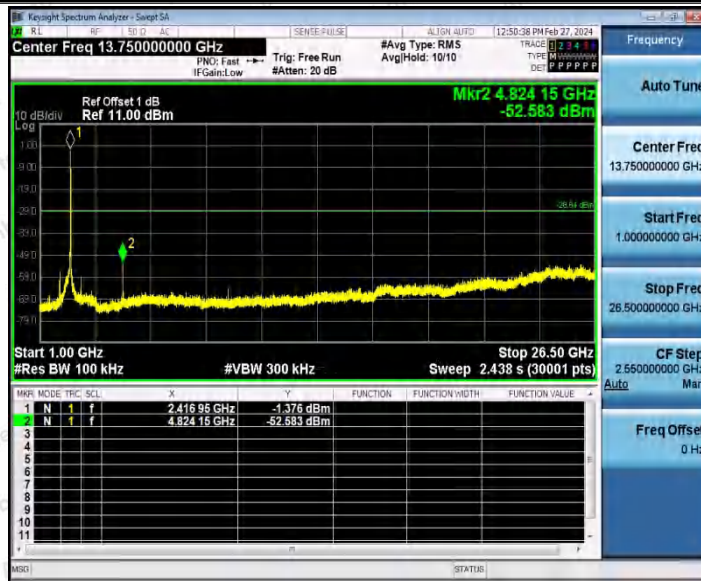

11AX20SISO_Ant1_2437_0~Reference