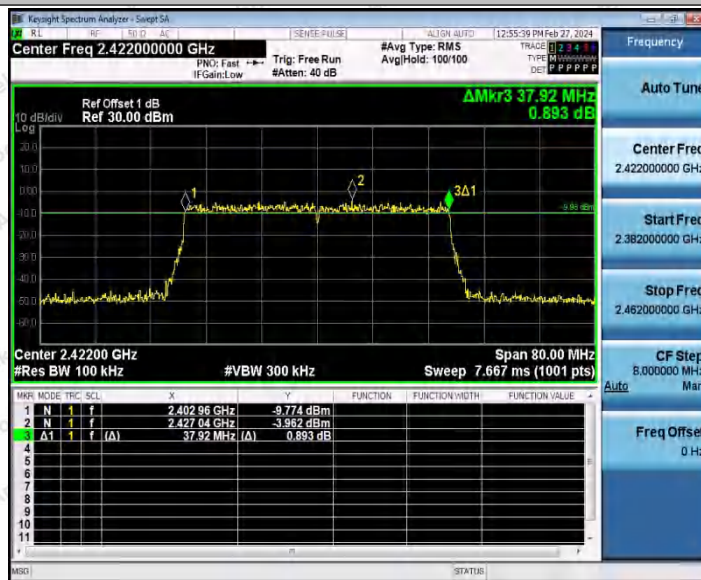

11AX40SISO_Ant1_2437

Shenzhen Anbotek Compliance Laboratory Limited

Address: 1/F., Building D, Sogood Science and Technology Park, Sanwei Community, Hangcheng Street, Bao'an District, Shenzhen, Guangdong, China.
Tel: (86) 0755-26066440 Fax: (86) 0755-26014772 Email: service@anbotek.com

Hotline
400-003-0500
www.anbotek.com.cn