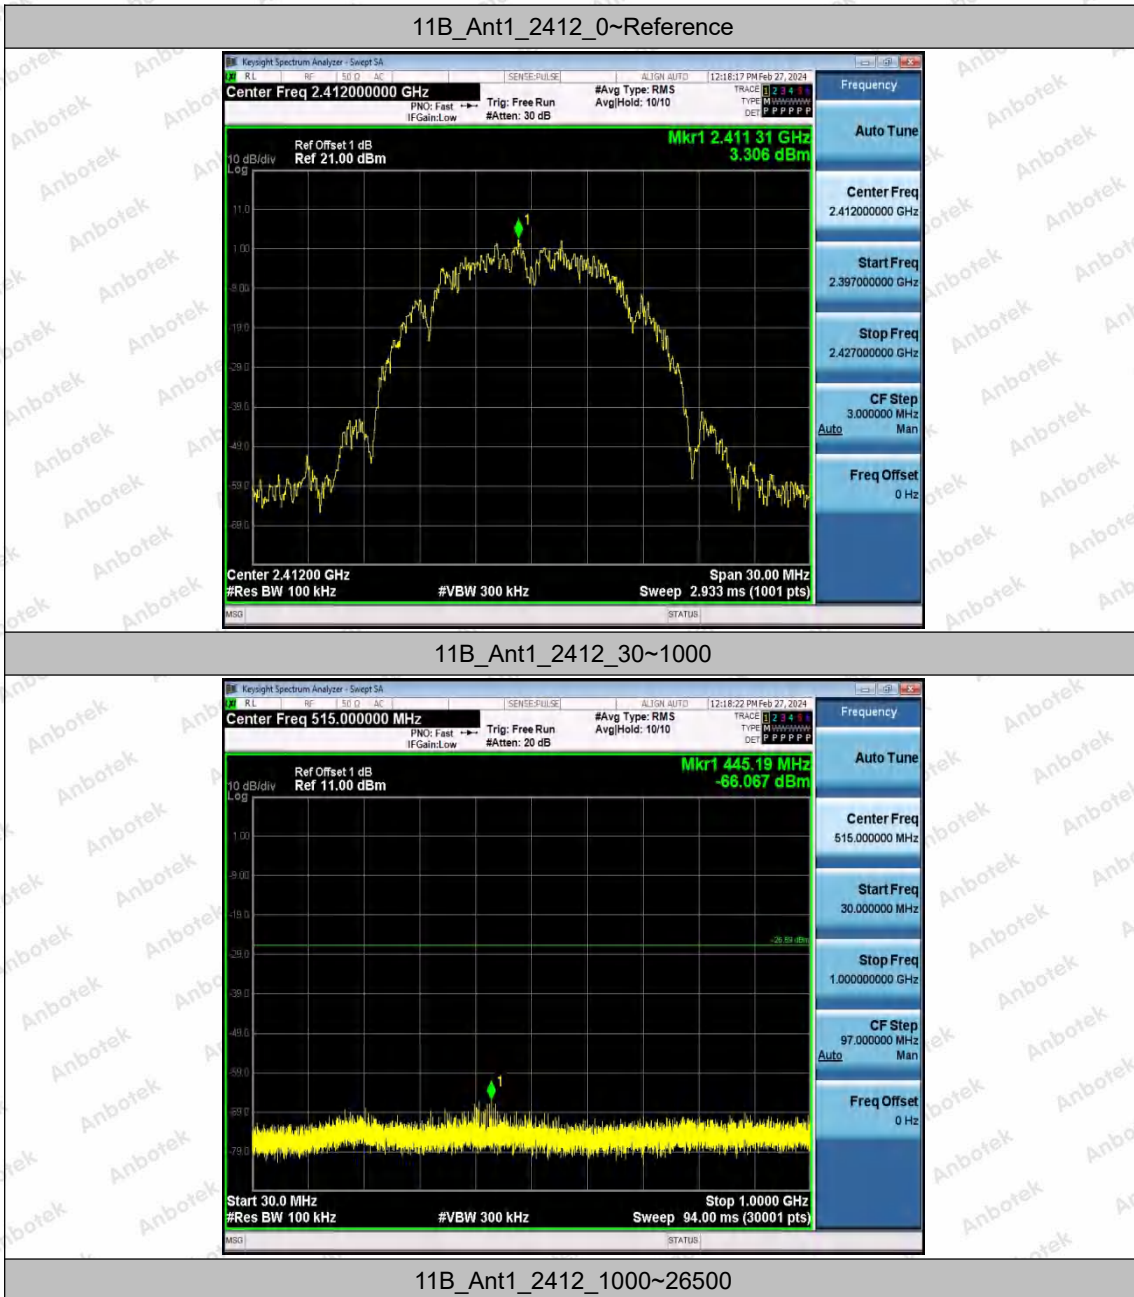

Test Graphs

Shenzhen Anbotek Compliance Laboratory Limited

Address: 1/F., Building D, Sogood Science and Technology Park, Sanwei Community, Hangcheng Street, Bao'an District, Shenzhen, Guangdong, China.
Tel: (86) 0755-26066440 Fax: (86) 0755-26014772 Email: service@anbotek.com

Hotline
400-003-0500
www.anbotek.com.cn