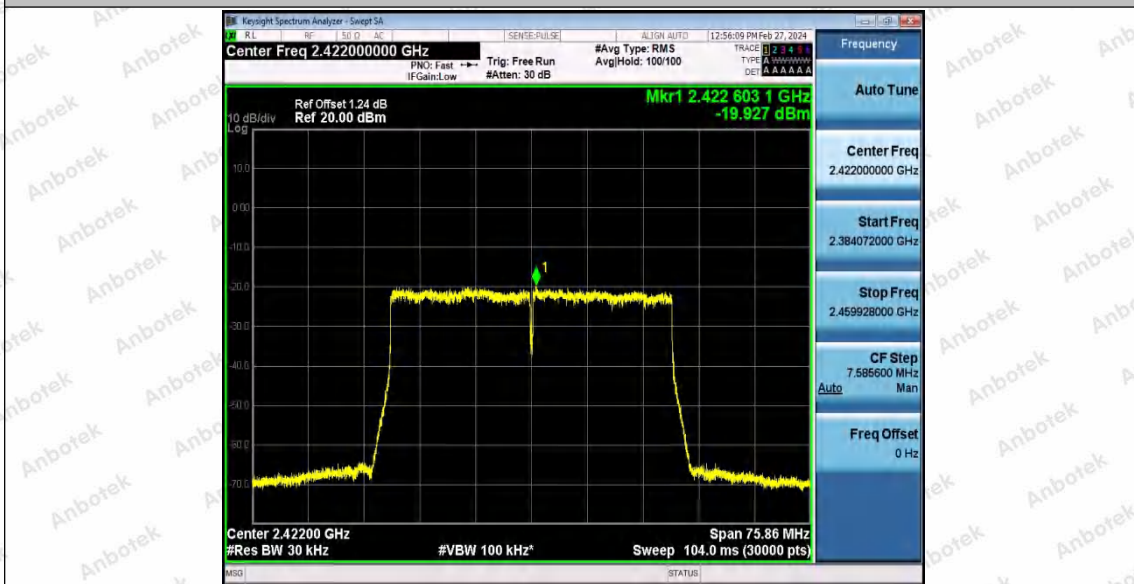

11AX40SISO_Ant1_2437

Shenzhen Anbotek Compliance Laboratory Limited

Address: 1/F., Building D, Sogood Science and Technology Park, Sanwei Community, Hangcheng Street, Bao'an District, Shenzhen, Guangdong, China.
Tel: (86) 0755-26066440 Fax: (86) 0755-26014772 Email: service@anbotek.com

Hotline
400-003-0500
www.anbotek.com.cn