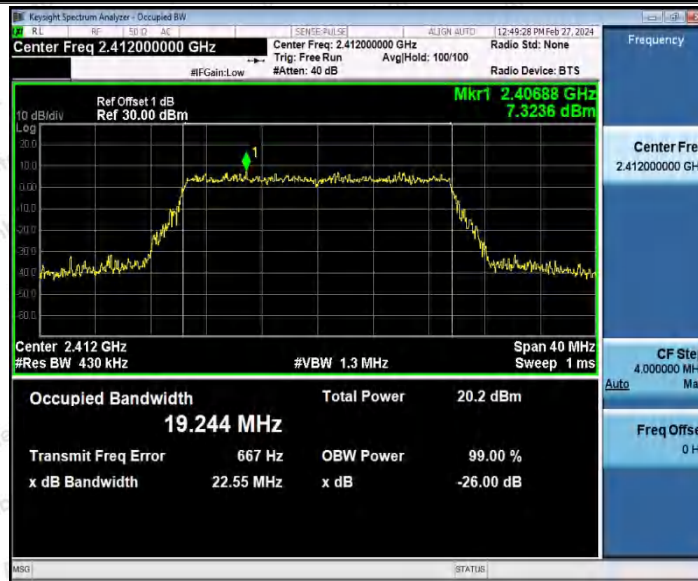

11AX20SISO_Ant1_2437