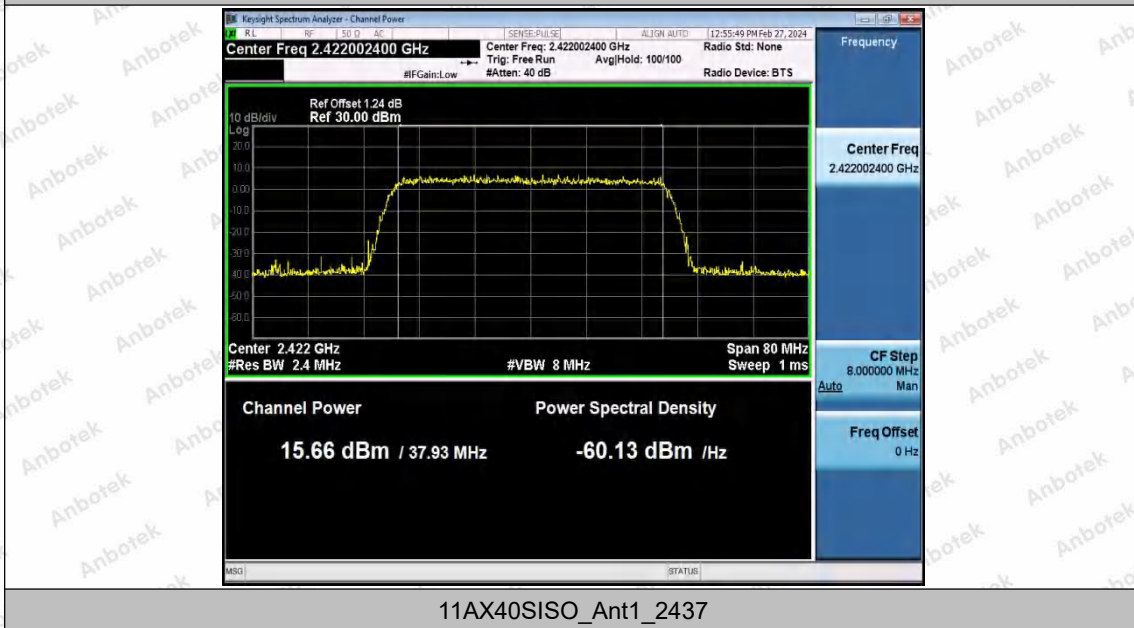

Shenzhen Anbotek Compliance Laboratory Limited

Address: 1/F., Building D, Sogood Science and Technology Park, Sanwei Community, Hangcheng Street, Bao'an District, Shenzhen, Guangdong, China.
Tel: (86) 0755-26066440 Fax: (86) 0755-26014772 Email: service@anbotek.com

Hotline
400-003-0500
www.anbotek.com.cn