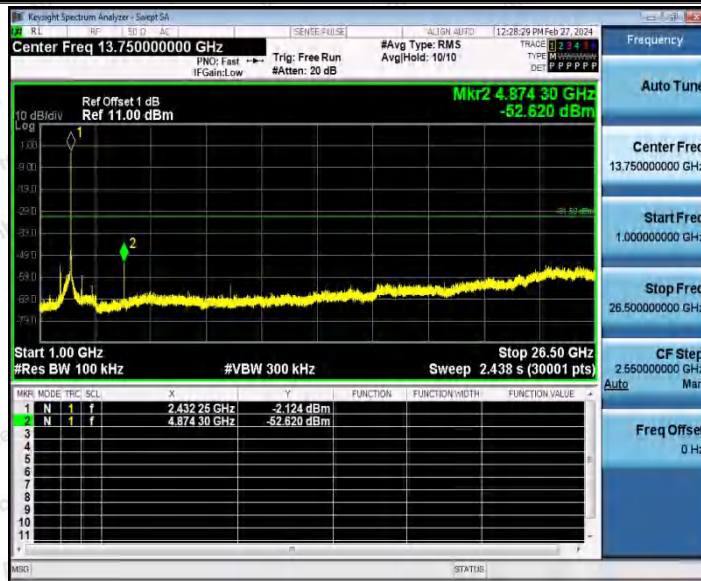

11G_Ant1_2462_0~Reference