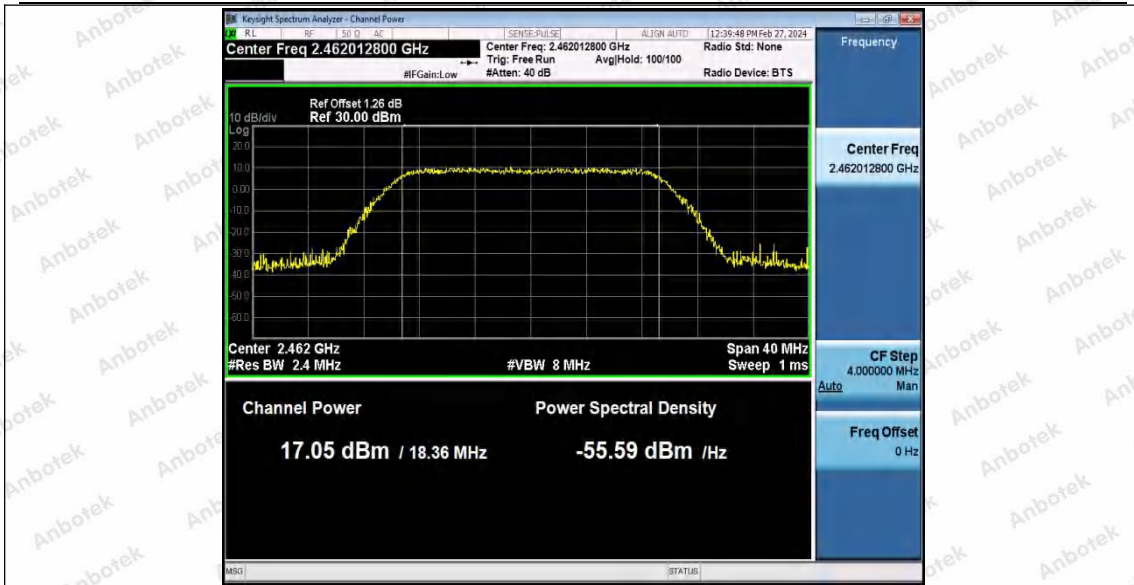

Shenzhen Anbotek Compliance Laboratory Limited

Address: 1/F., Building D, Sogood Science and Technology Park, Sanwei Community, Hangcheng Street, Bao'an District, Shenzhen, Guangdong, China.
Tel: (86) 0755-26066440 Fax: (86) 0755-26014772 Email: service@anbotek.com

Hotline
400-003-0500
www.anbotek.com.cn