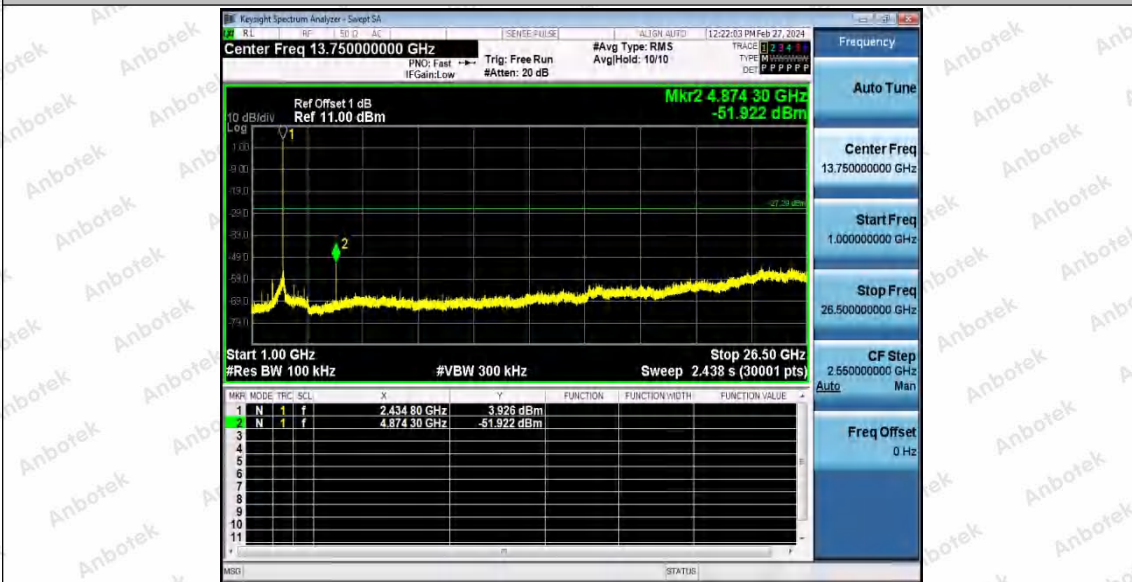

11B_Ant1_2462_0~Reference

Shenzhen Anbotek Compliance Laboratory Limited

Address: 1/F., Building D, Sogood Science and Technology Park, Sanwei Community, Hangcheng Street, Bao'an District, Shenzhen, Guangdong, China.
Tel: (86) 0755-26066440 Fax: (86) 0755-26014772 Email: service@anbotek.com

Hotline
400-003-0500
www.anbotek.com.cn