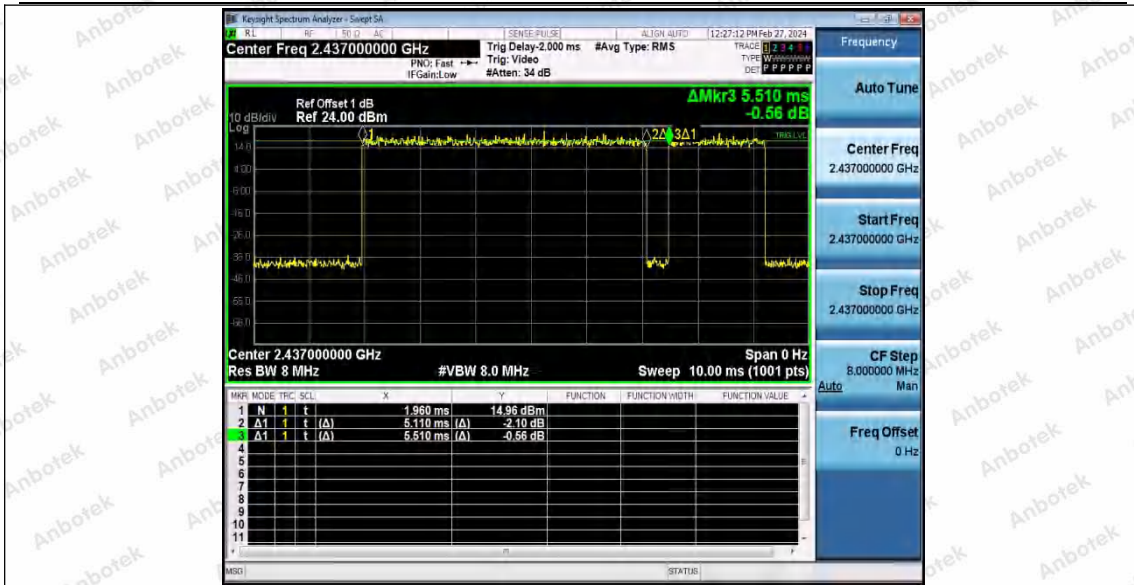

11G_Ant1_2462