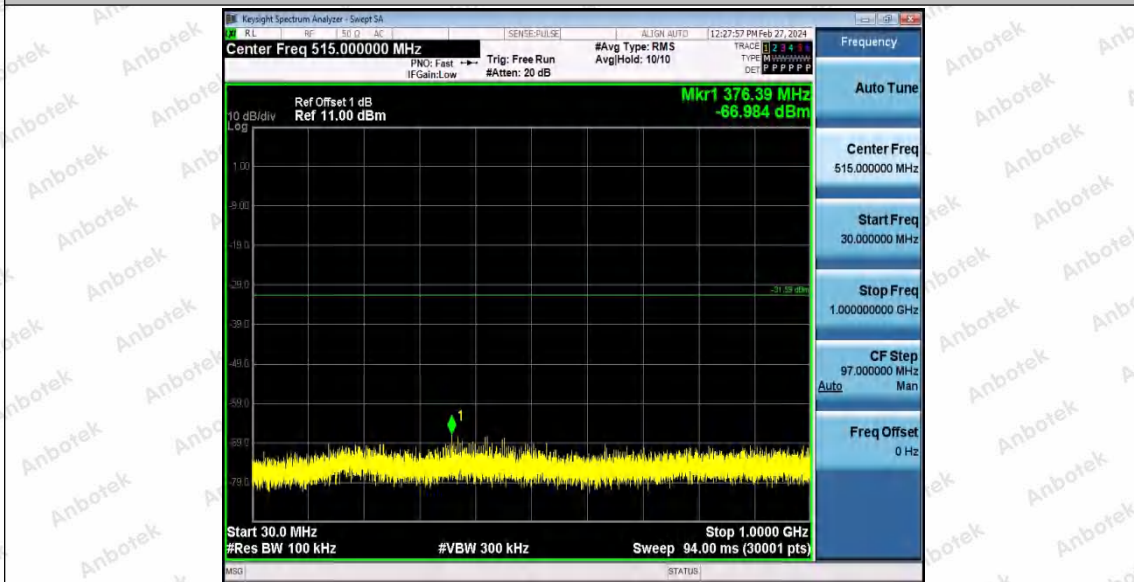

11G_Ant1_2437_1000~26500

Shenzhen Anbotek Compliance Laboratory Limited

Address: 1/F., Building D, Sogood Science and Technology Park, Sanwei Community, Hangcheng Street, Bao'an District, Shenzhen, Guangdong, China.
Tel: (86) 0755-26066440 Fax: (86) 0755-26014772 Email: service@anbotek.com

Hotline
400-003-0500
www.anbotek.com.cn