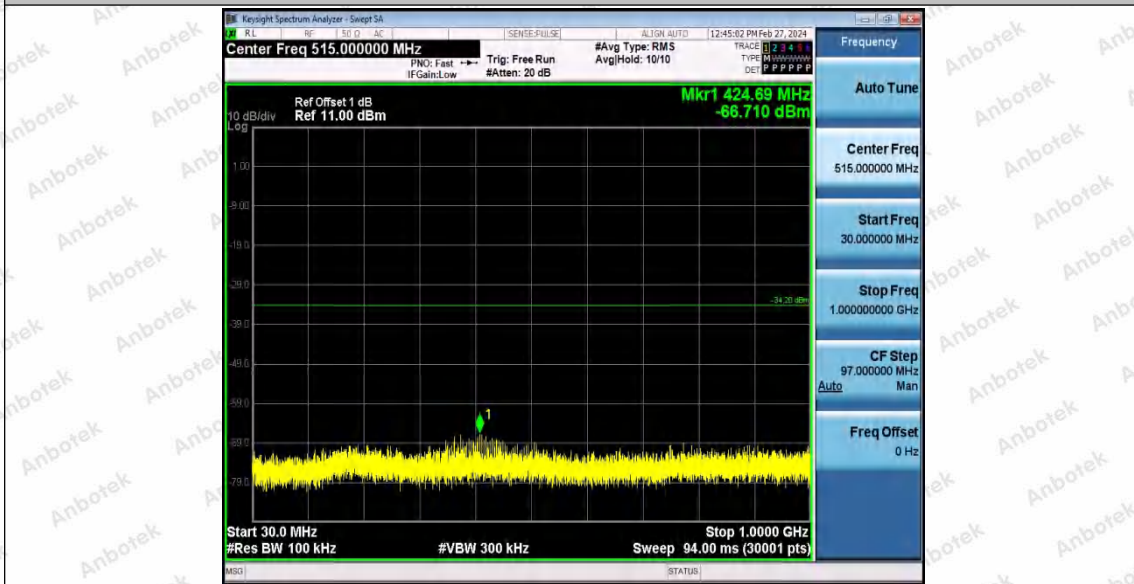

11N40SISO_Ant1_2437_1000~26500

Shenzhen Anbotek Compliance Laboratory Limited

Address: 1/F., Building D, Sogood Science and Technology Park, Sanwei Community, Hangcheng Street, Bao'an District, Shenzhen, Guangdong, China.
Tel: (86) 0755-26066440 Fax: (86) 0755-26014772 Email: service@anbotek.com

Hotline
400-003-0500
www.anbotek.com.cn