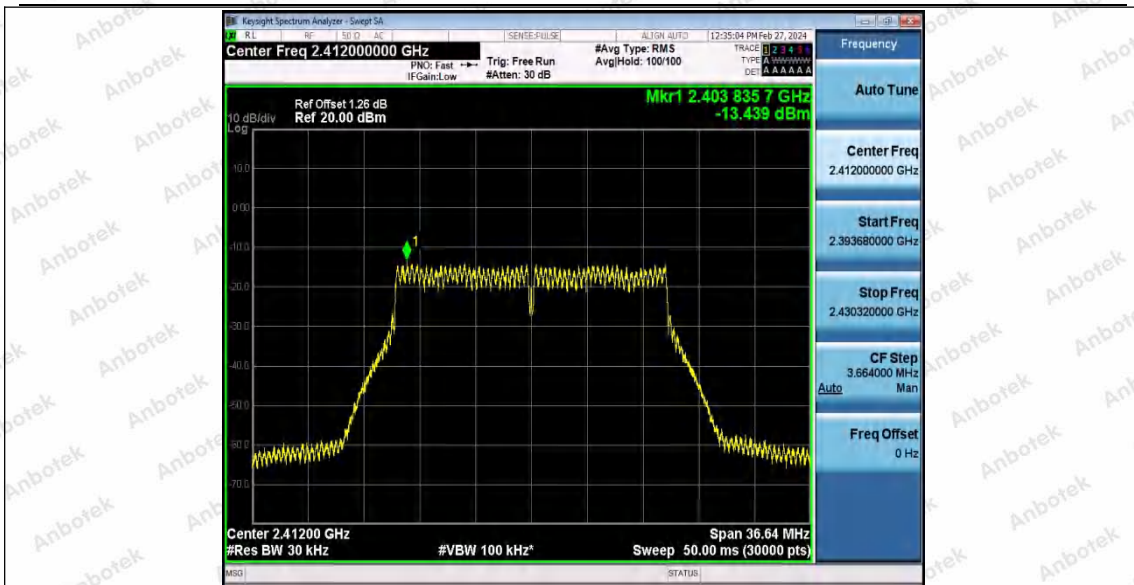

11N20SISO_Ant1_2437