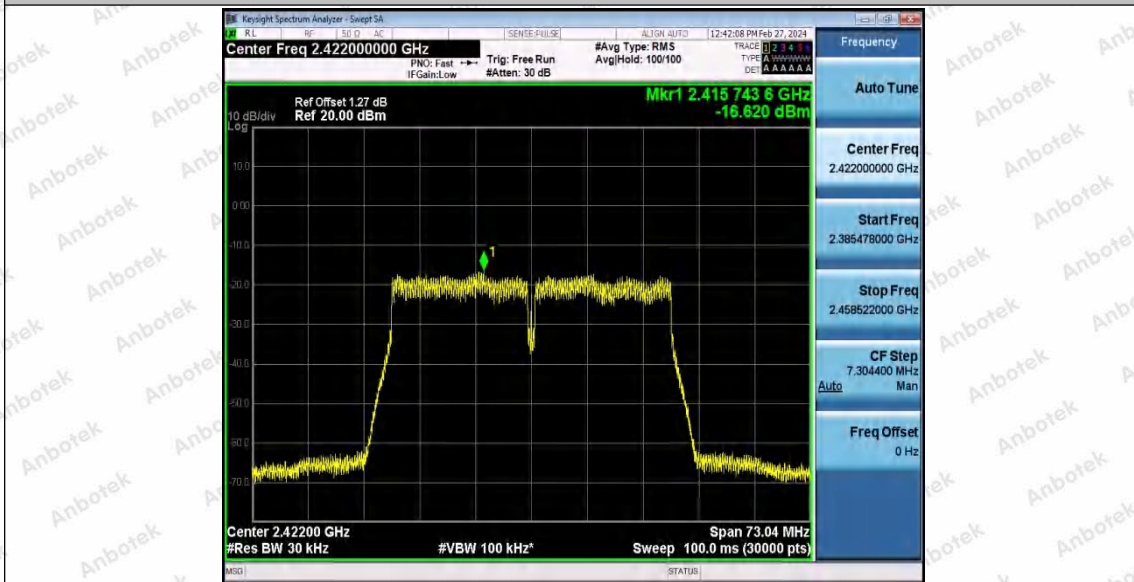

11N40SISO_Ant1_2437

Shenzhen Anbotek Compliance Laboratory Limited

Address: 1/F., Building D, Sogood Science and Technology Park, Sanwei Community, Hangcheng Street, Bao'an District, Shenzhen, Guangdong, China.
Tel: (86) 0755-26066440 Fax: (86) 0755-26014772 Email: service@anbotek.com

Hotline
400-003-0500
www.anbotek.com.cn