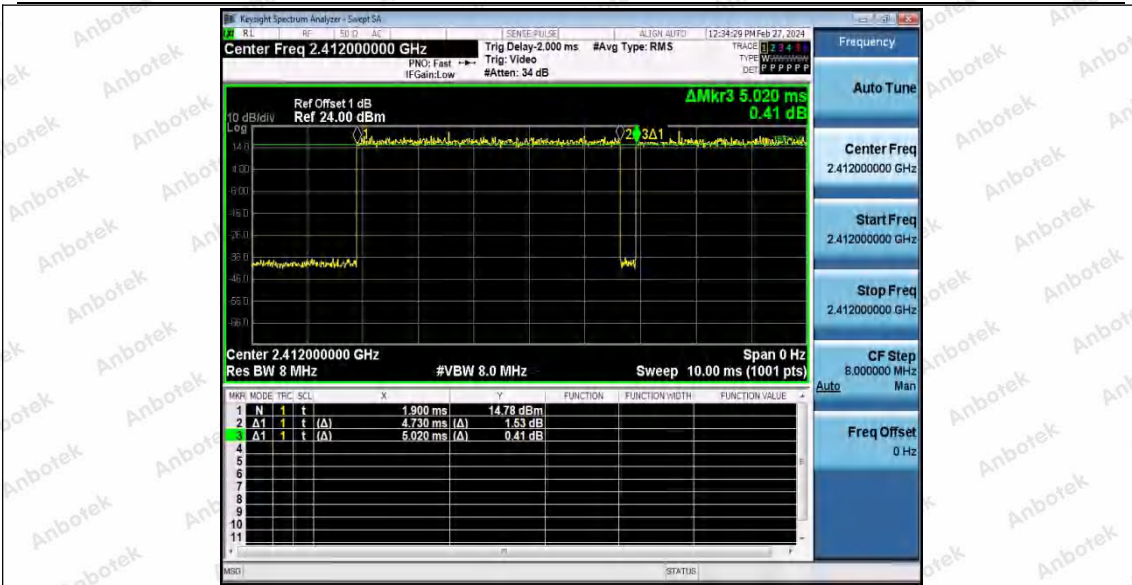

11N20SISO_Ant1_2437