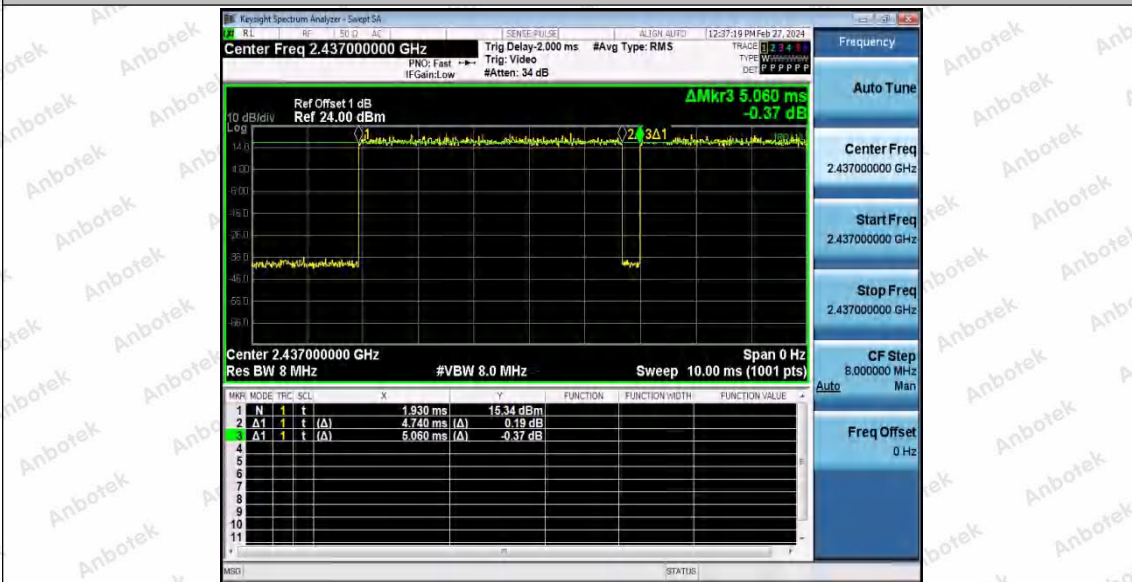

11N20SISO_Ant1_2462

Shenzhen Anbotek Compliance Laboratory Limited

Address: 1/F., Building D, Sogood Science and Technology Park, Sanwei Community, Hangcheng Street, Bao'an District, Shenzhen, Guangdong, China.
Tel: (86) 0755-26066440 Fax: (86) 0755-26014772 Email: service@anbotek.com

Hotline 400-003-0500
www.anbotek.com.cn