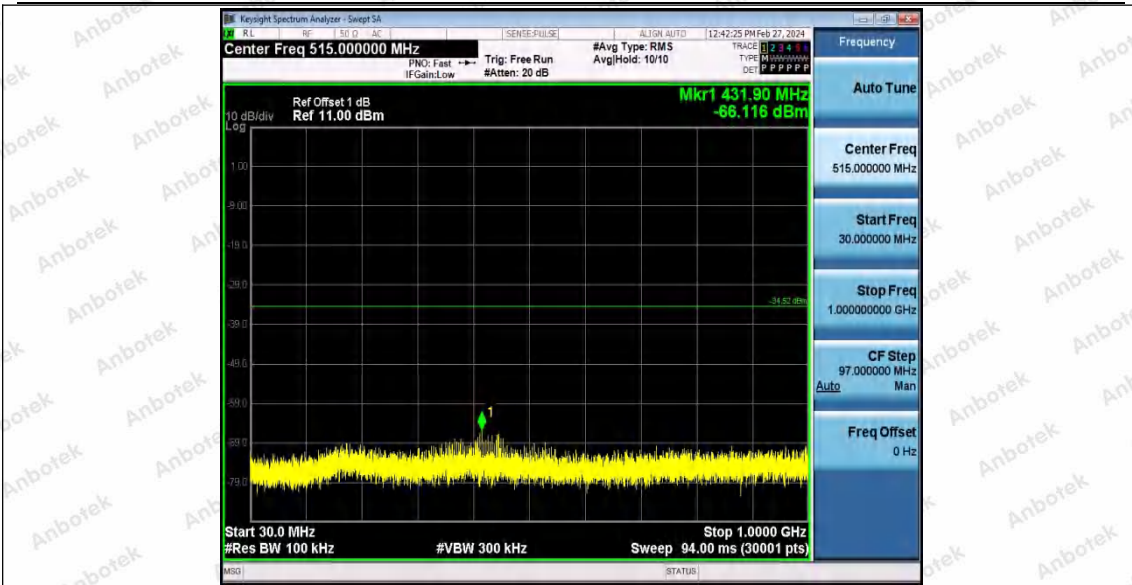

11N40SISO_Ant1_2422_1000~26500