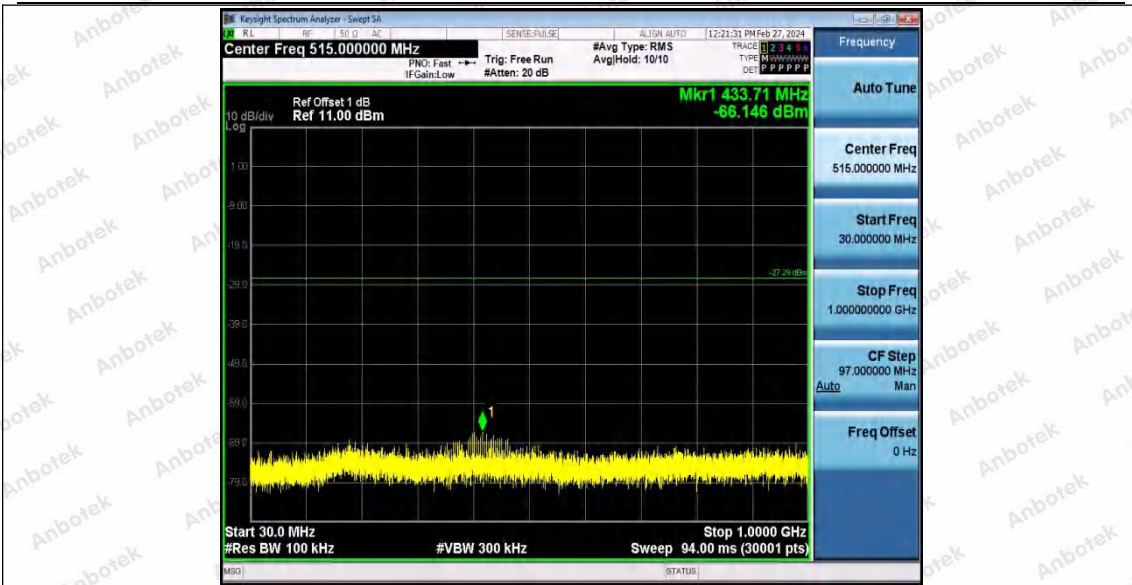

11B_Ant1_2437_1000~26500