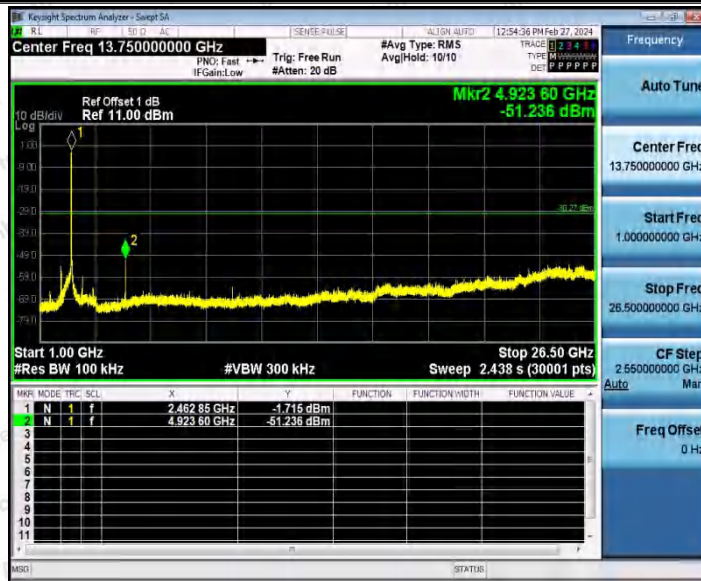

11AX40SISO_Ant1_2422_0~Reference