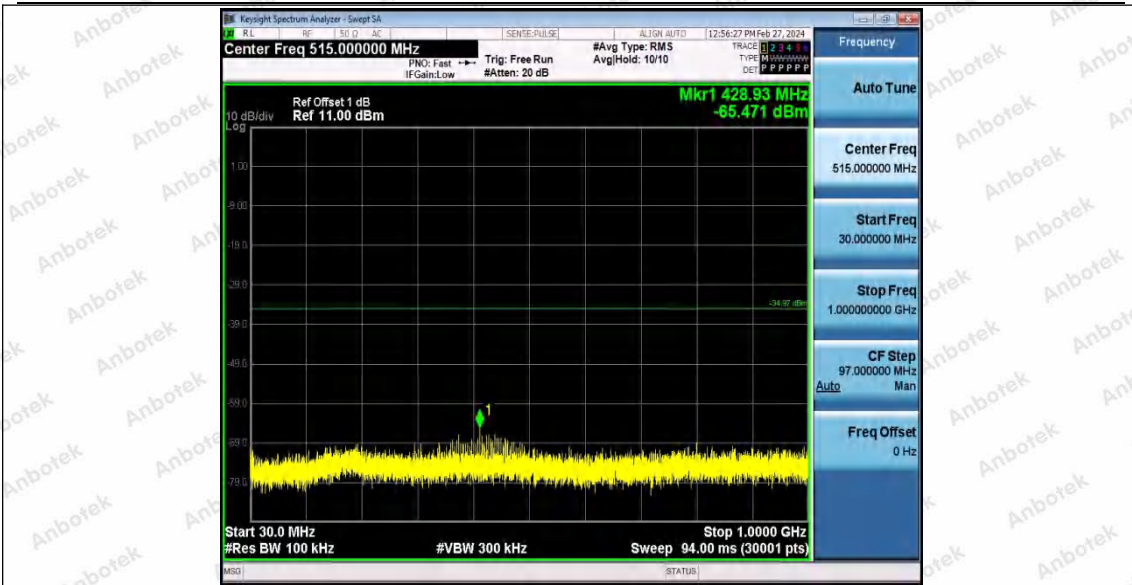

11AX40SISO_Ant1_2422_1000~26500