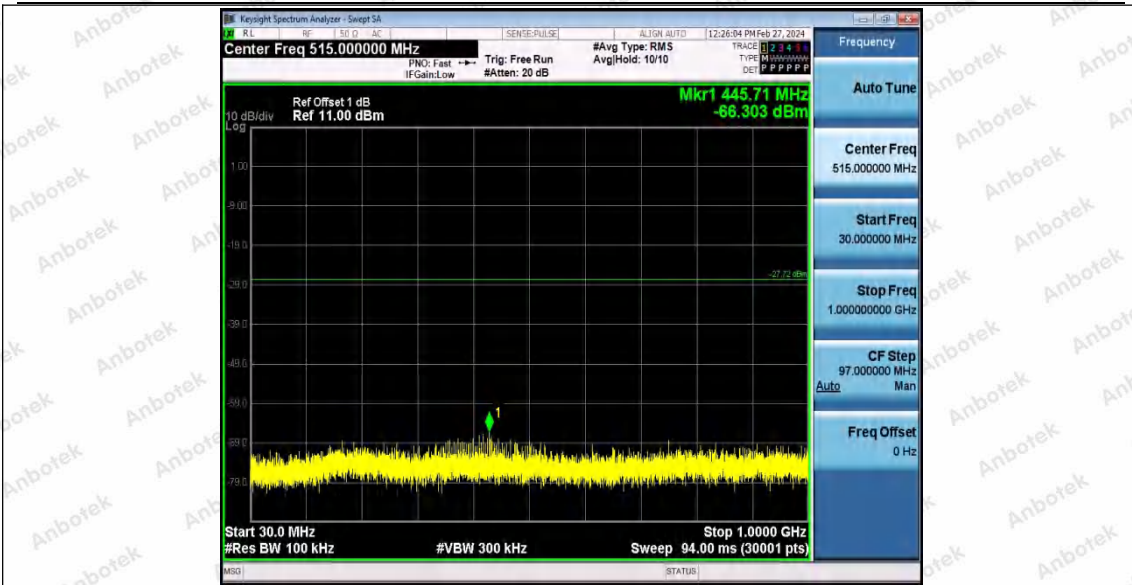

11G_Ant1_2412_1000~26500