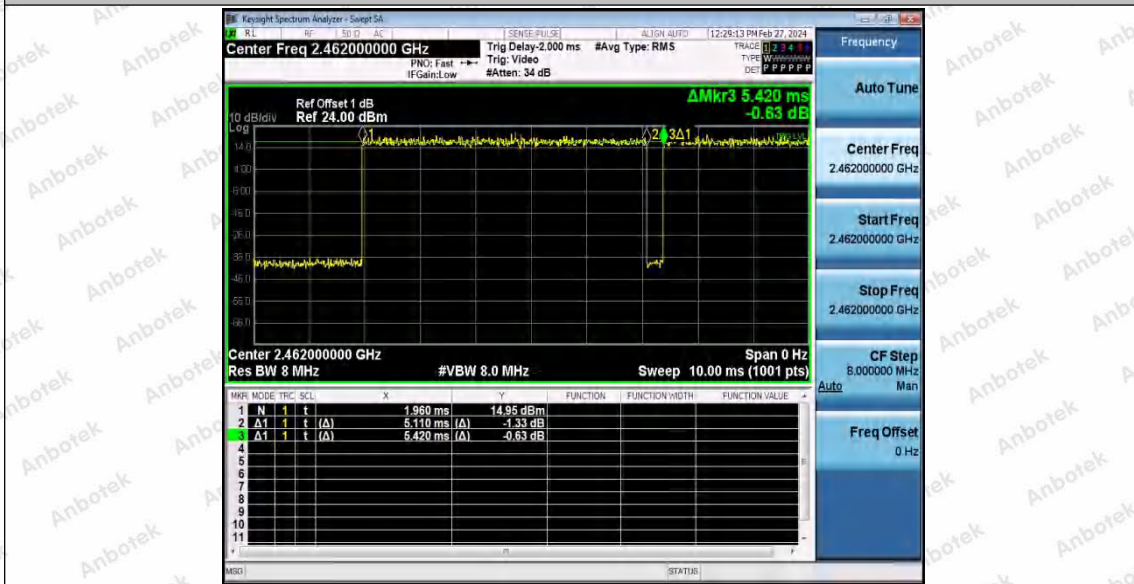

11N20SISO_Ant1_2412

Shenzhen Anbotek Compliance Laboratory Limited

Address: 1/F., Building D, Sogood Science and Technology Park, Sanwei Community, Hangcheng Street, Bao'an District, Shenzhen, Guangdong, China.
Tel: (86) 0755-26066440 Fax: (86) 0755-26014772 Email: service@anbotek.com

Hotline 400-003-0500
www.anbotek.com.cn