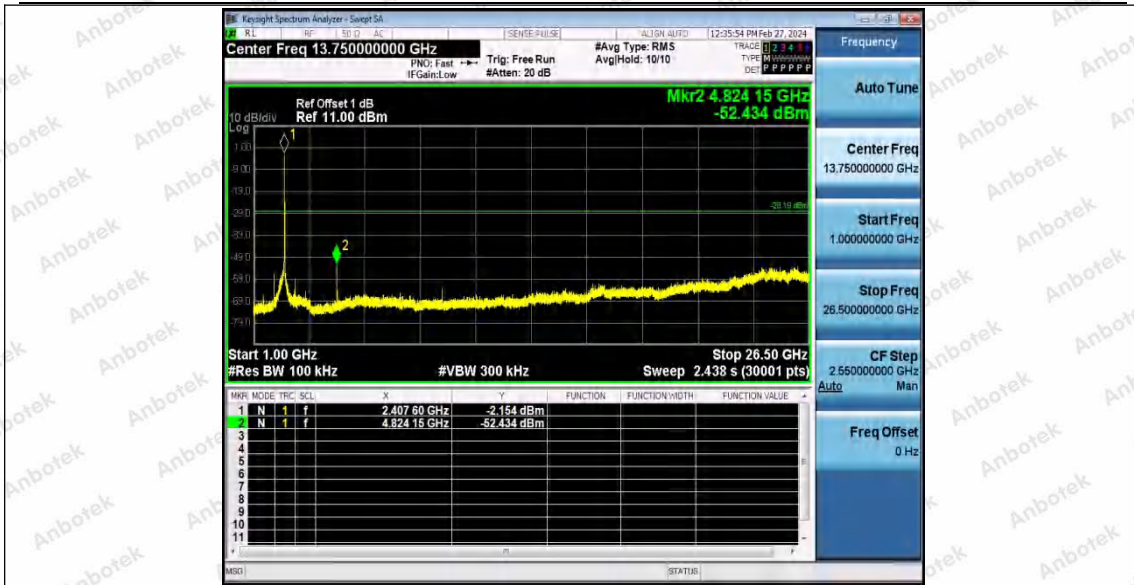

11N20SISO_Ant1_2437_0~Reference