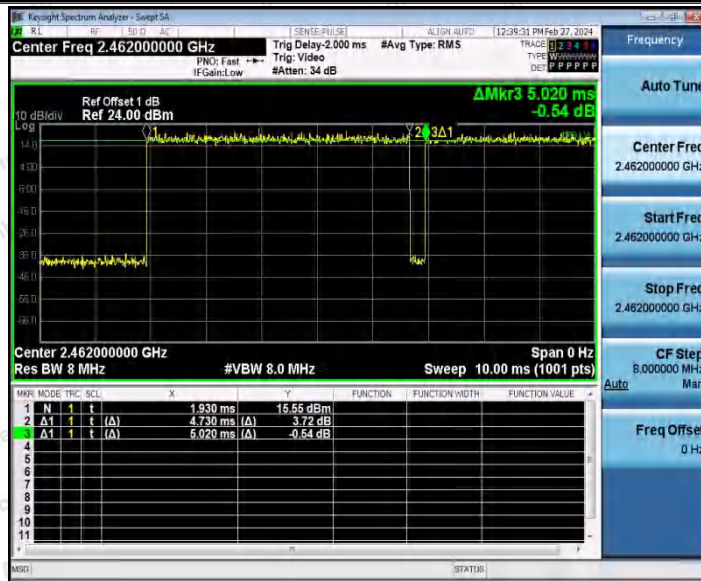

11N40SISO_Ant1_2422