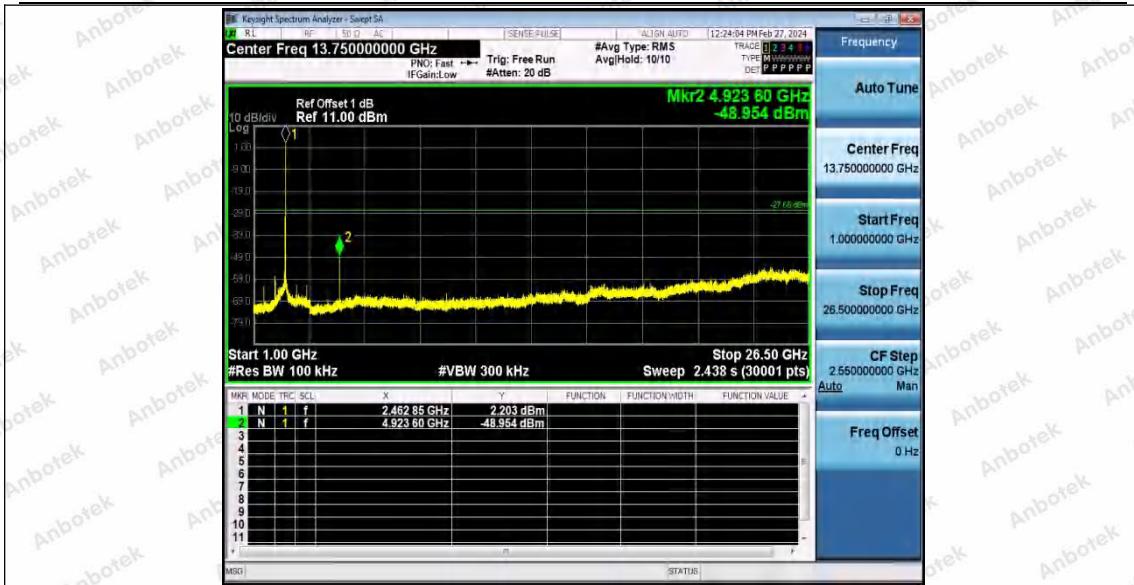

11G_Ant1_2412_0~Reference