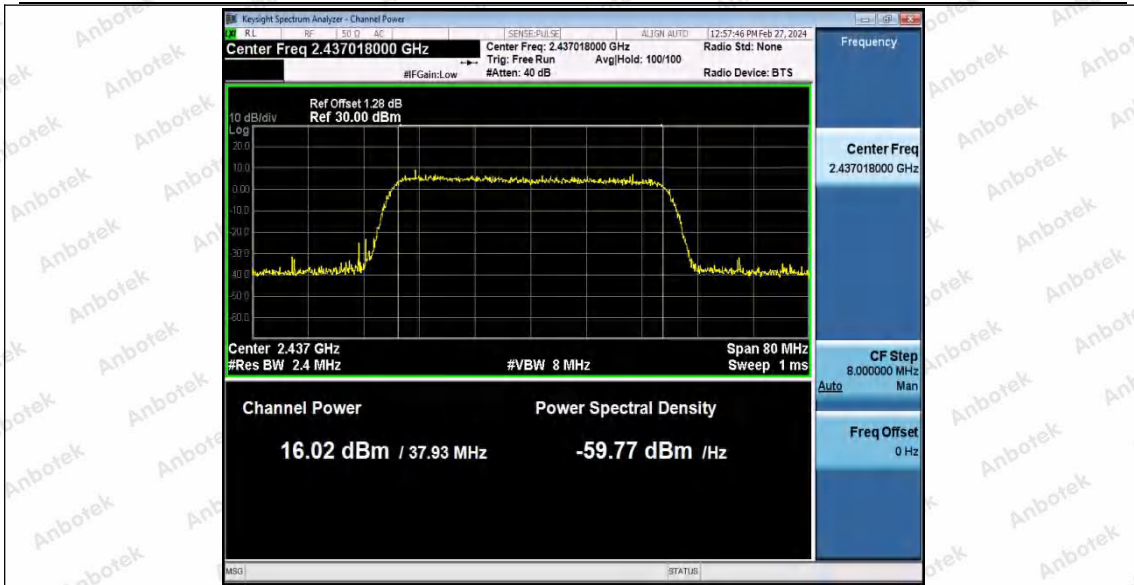

11AX40SISO_Ant1_2452