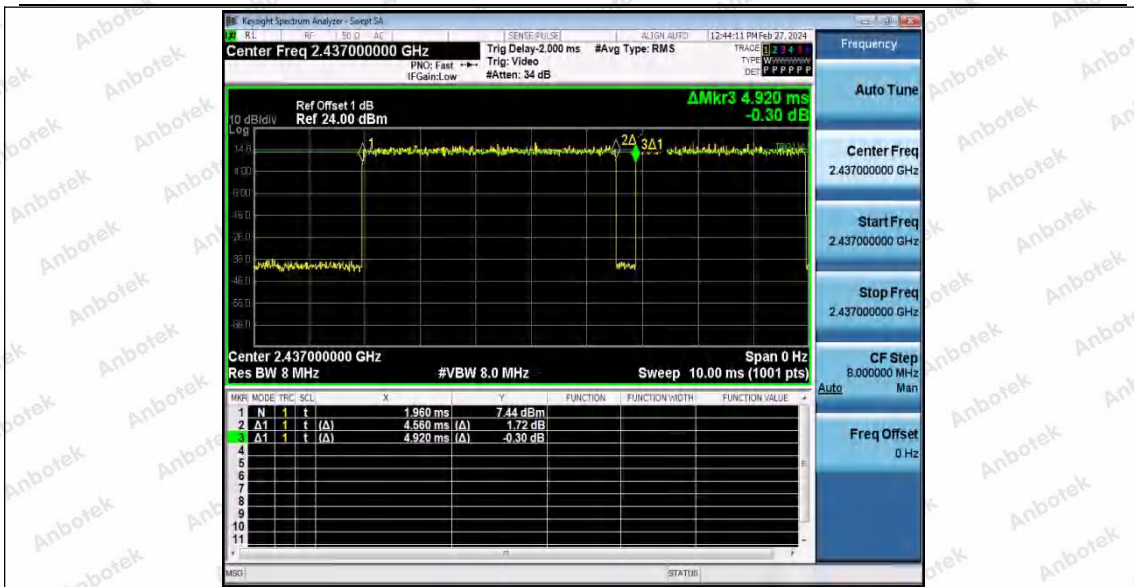

11N40SISO_Ant1_2452