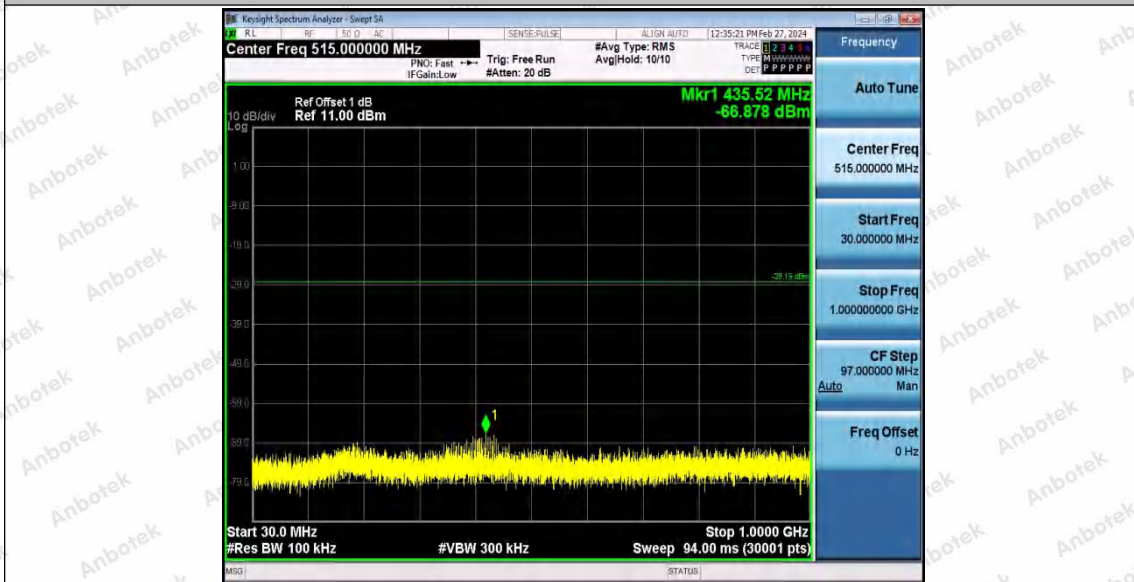

11N20SISO_Ant1_2412_1000~26500

Shenzhen Anbotek Compliance Laboratory Limited

Address: 1/F., Building D, Sogood Science and Technology Park, Sanwei Community, Hangcheng Street, Bao'an District, Shenzhen, Guangdong, China.
Tel: (86) 0755-26066440 Fax: (86) 0755-26014772 Email: service@anbotek.com

Hotline
400-003-0500
www.anbotek.com.cn