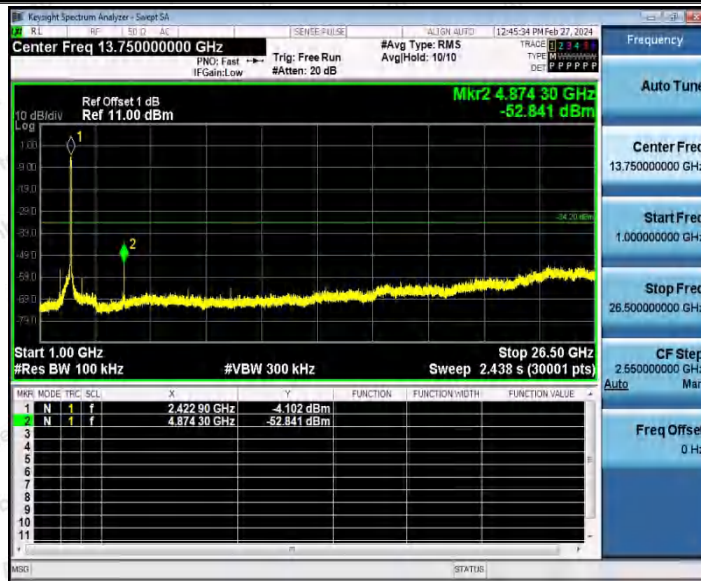

11N40SISO_Ant1_2452_0~Reference