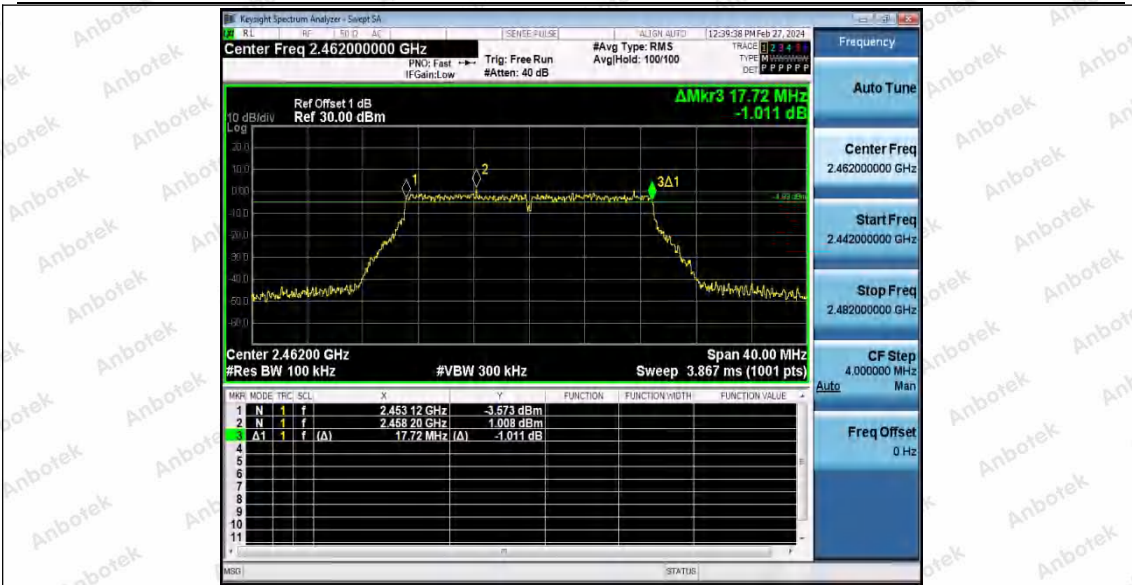

11N40SISO_Ant1_2422