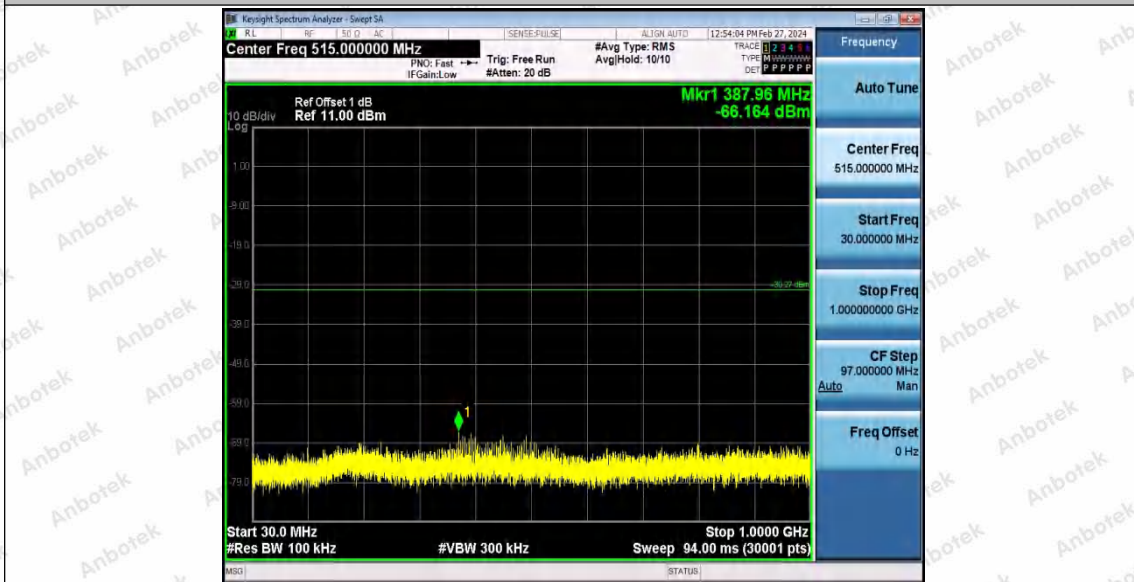

11AX20SISO_Ant1_2462_1000~26500

Shenzhen Anbotek Compliance Laboratory Limited

Address: 1/F., Building D, Sogood Science and Technology Park, Sanwei Community, Hangcheng Street, Bao'an District, Shenzhen, Guangdong, China.
Tel: (86) 0755-26066440 Fax: (86) 0755-26014772 Email: service@anbotek.com

Hotline
400-003-0500
www.anbotek.com.cn