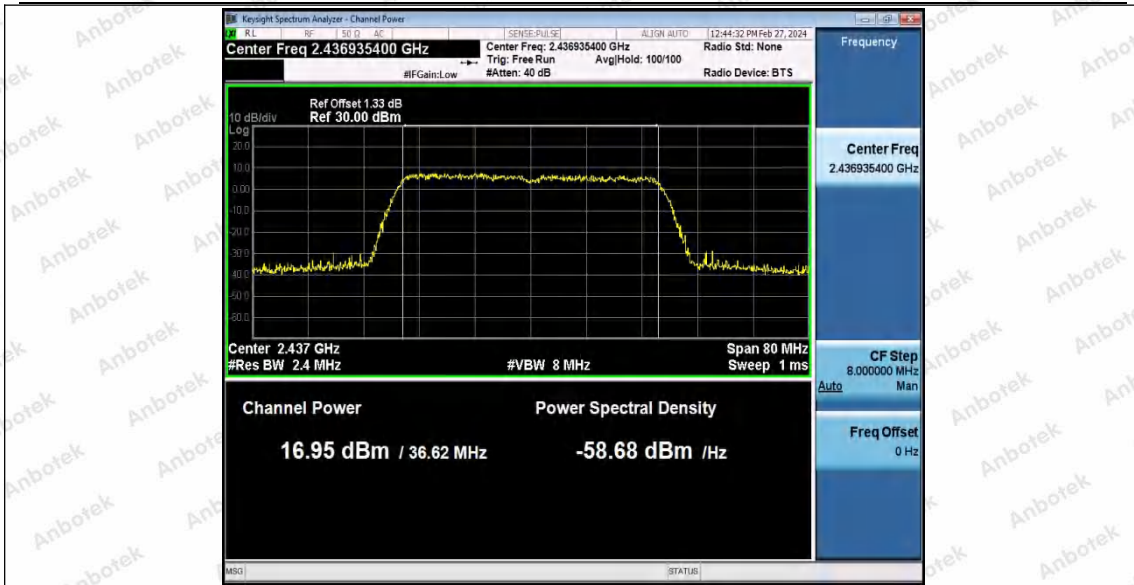

11N40SISO_Ant1_2452