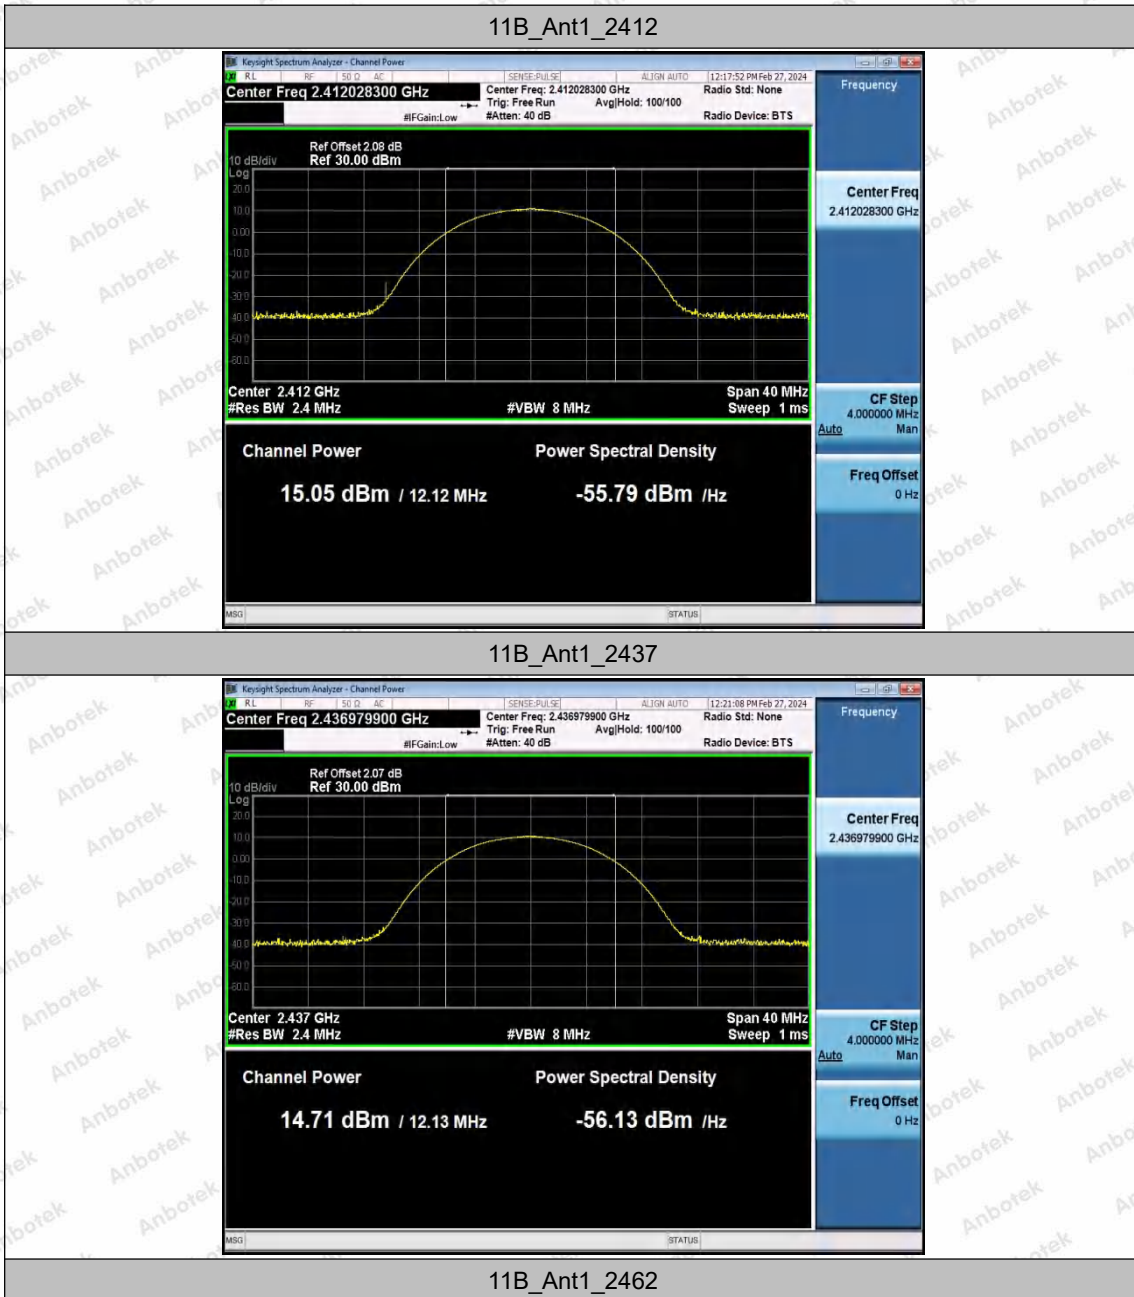

Test Graphs

Shenzhen Anbotek Compliance Laboratory Limited

Address: 1/F., Building D, Sogood Science and Technology Park, Sanwei Community, Hangcheng Street, Bao'an District, Shenzhen, Guangdong, China.
Tel: (86) 0755-26066440 Fax: (86) 0755-26014772 Email: service@anbotek.com

Hotline: 400-003-0500
www.anbotek.com.cn