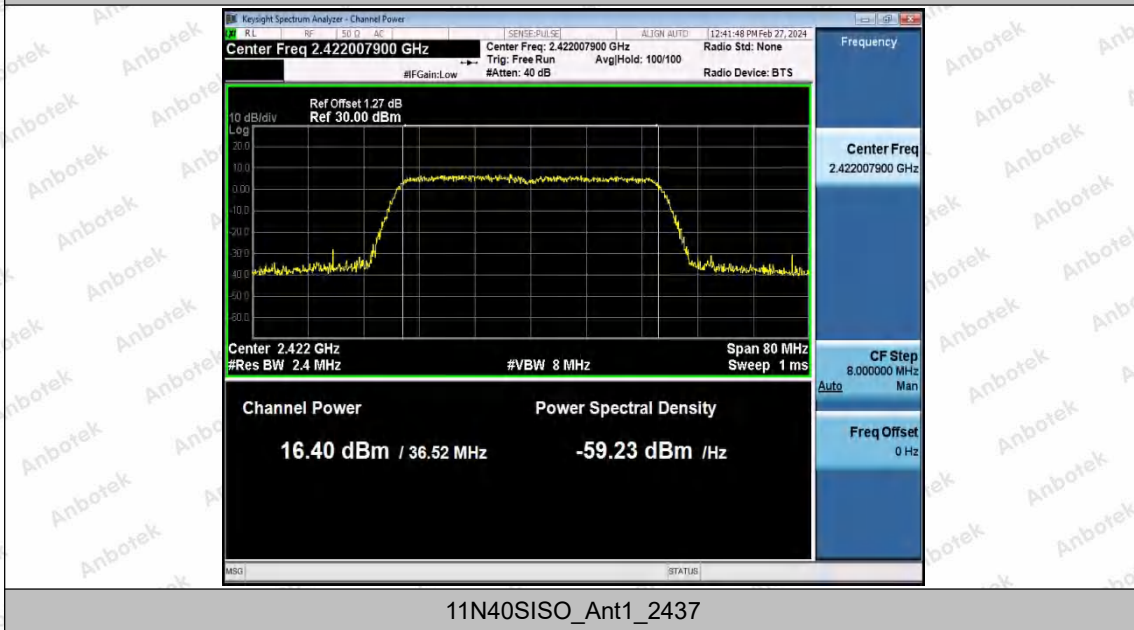

Shenzhen Anbotek Compliance Laboratory Limited

Address: 1/F., Building D, Sogood Science and Technology Park, Sanwei Community, Hangcheng Street, Bao'an District, Shenzhen, Guangdong, China.
Tel: (86) 0755-26066440 Fax: (86) 0755-26014772 Email: service@anbotek.com

Hotline
400-003-0500
www.anbotek.com.cn