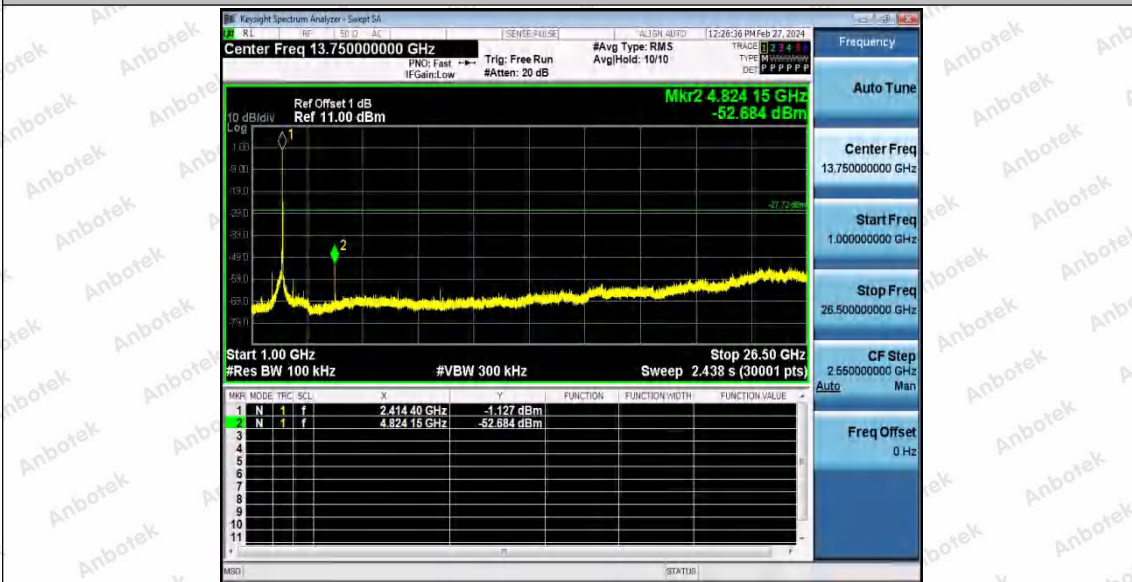

11G_Ant1_2437_0~Reference

Shenzhen Anbotek Compliance Laboratory Limited

Address: 1/F., Building D, Sogood Science and Technology Park, Sanwei Community, Hangcheng Street, Bao'an District, Shenzhen, Guangdong, China.
Tel: (86) 0755-26066440 Fax: (86) 0755-26014772 Email: service@anbotek.com

Hotline
400-003-0500
www.anbotek.com.cn