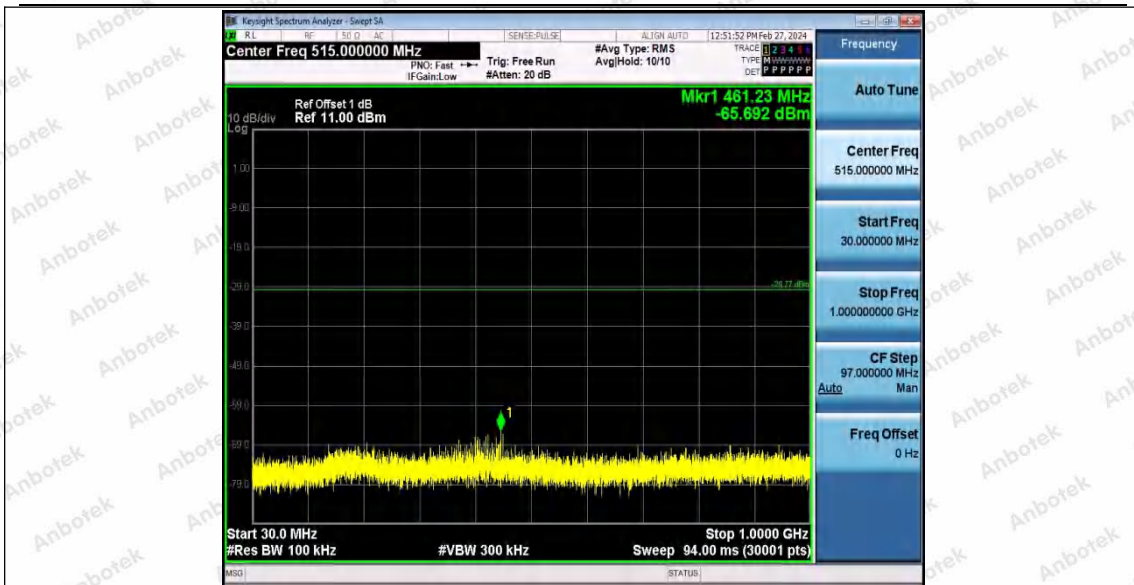

11AX20SISO_Ant1_2437_1000~26500