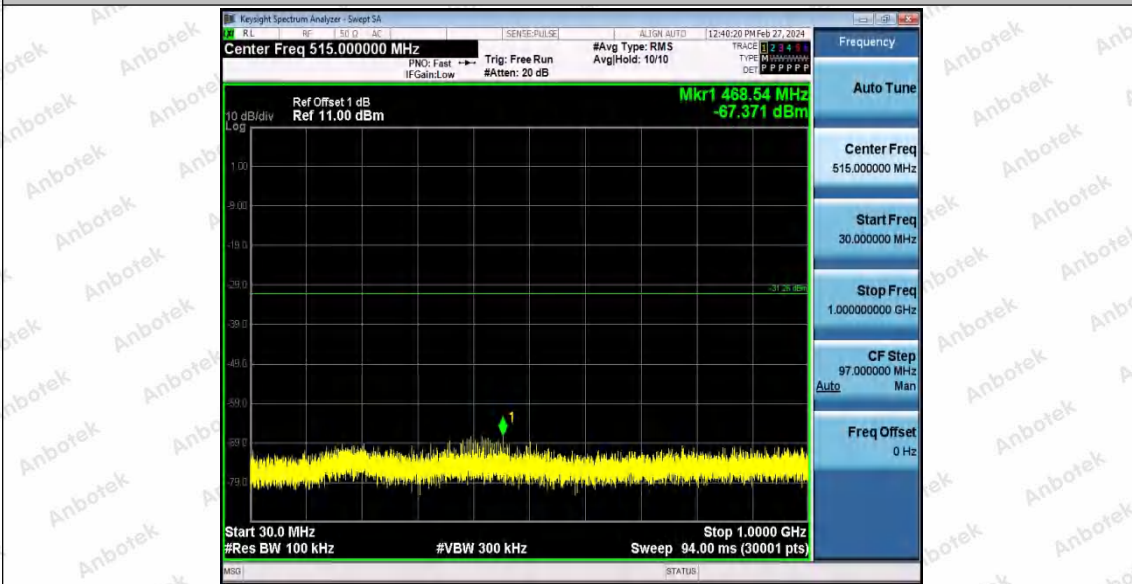

11N20SISO_Ant1_2462_1000~26500

Shenzhen Anbotek Compliance Laboratory Limited

Address: 1/F., Building D, Sogood Science and Technology Park, Sanwei Community, Hangcheng Street, Bao'an District, Shenzhen, Guangdong, China.
Tel: (86) 0755-26066440 Fax: (86) 0755-26014772 Email: service@anbotek.com

Hotline
400-003-0500
www.anbotek.com.cn