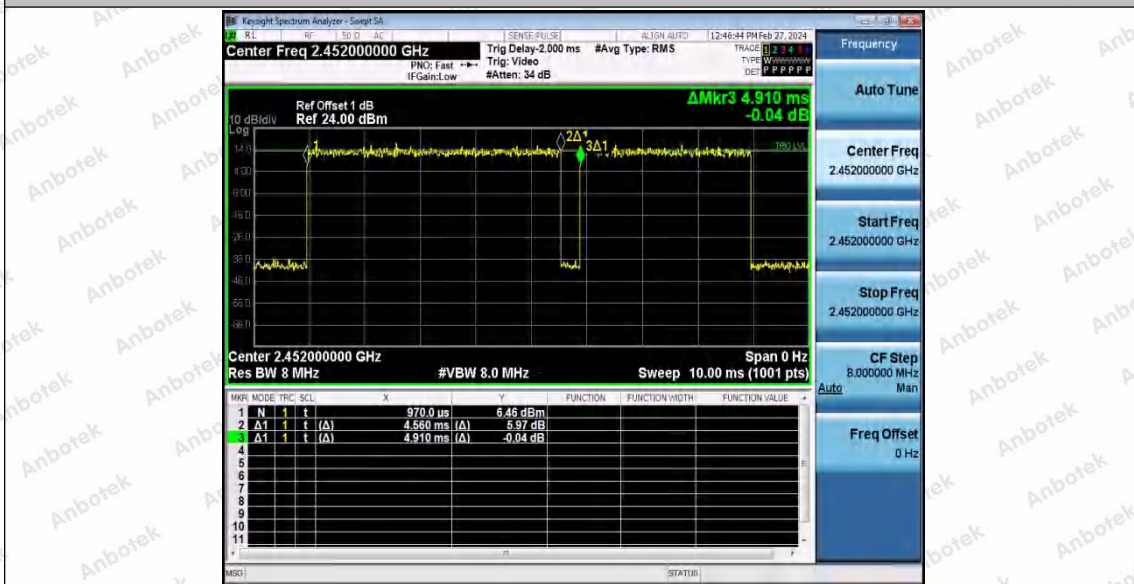

11AX20SISO_Ant1_2412

Shenzhen Anbotek Compliance Laboratory Limited

Address: 1/F., Building D, Sogood Science and Technology Park, Sanwei Community, Hangcheng Street, Bao'an District, Shenzhen, Guangdong, China.
Tel: (86) 0755-26066440 Fax: (86) 0755-26014772 Email: service@anbotek.com

Hotline
400-003-0500
www.anbotek.com.cn