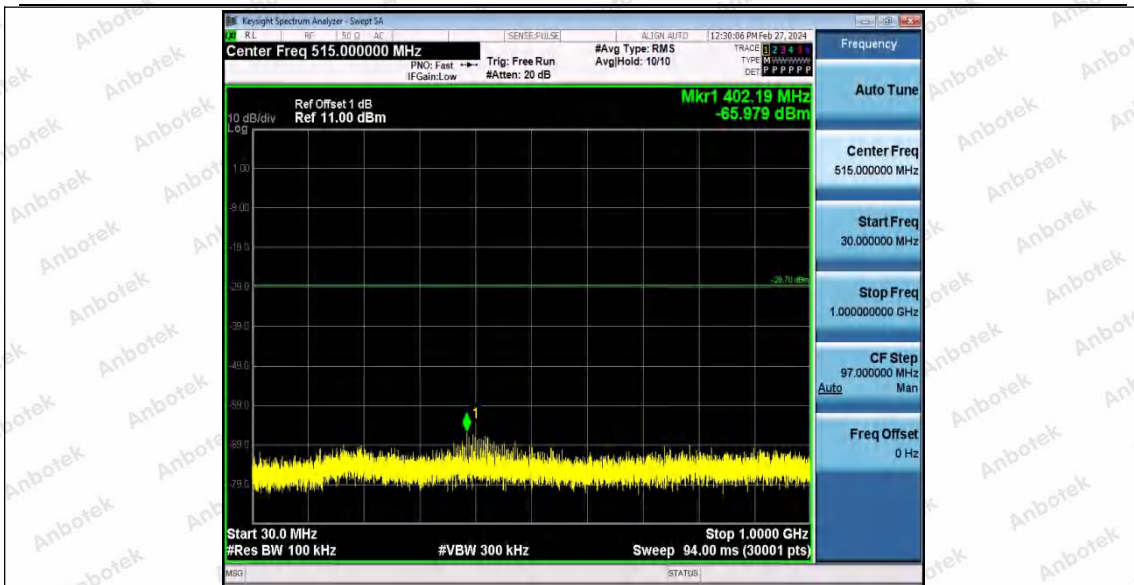

11G_Ant1_2462_1000~26500