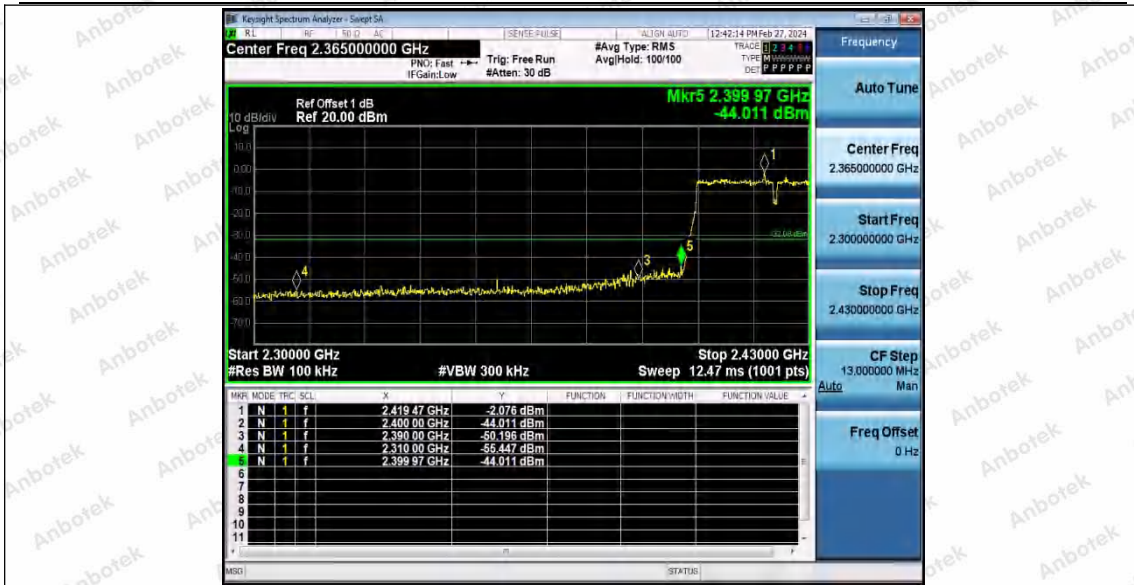

11N40SISO_Ant1_High_2452