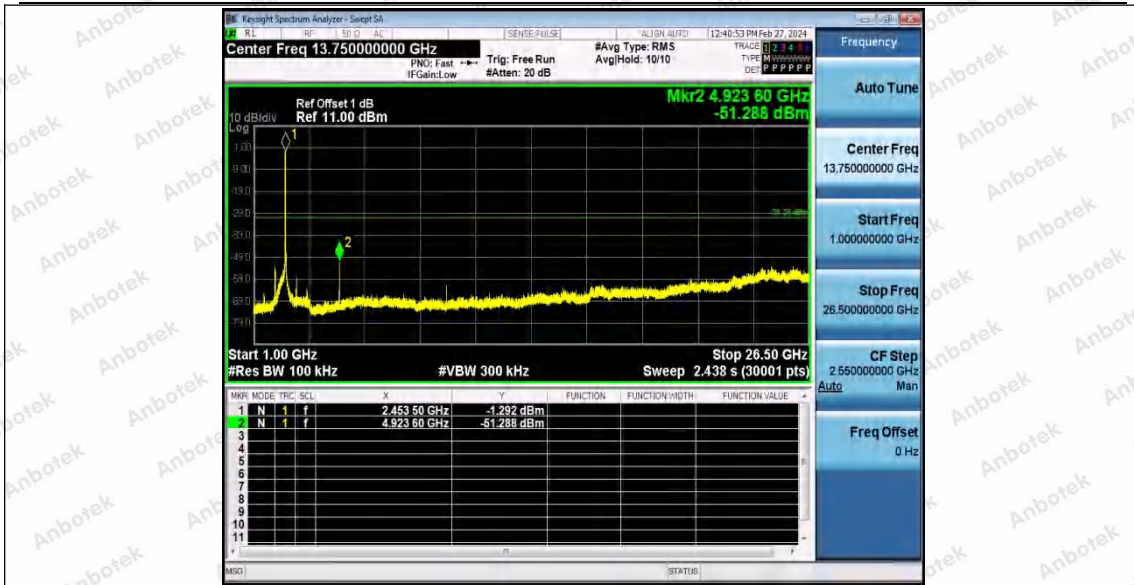

11N40SISO_Ant1_2422_0~Reference