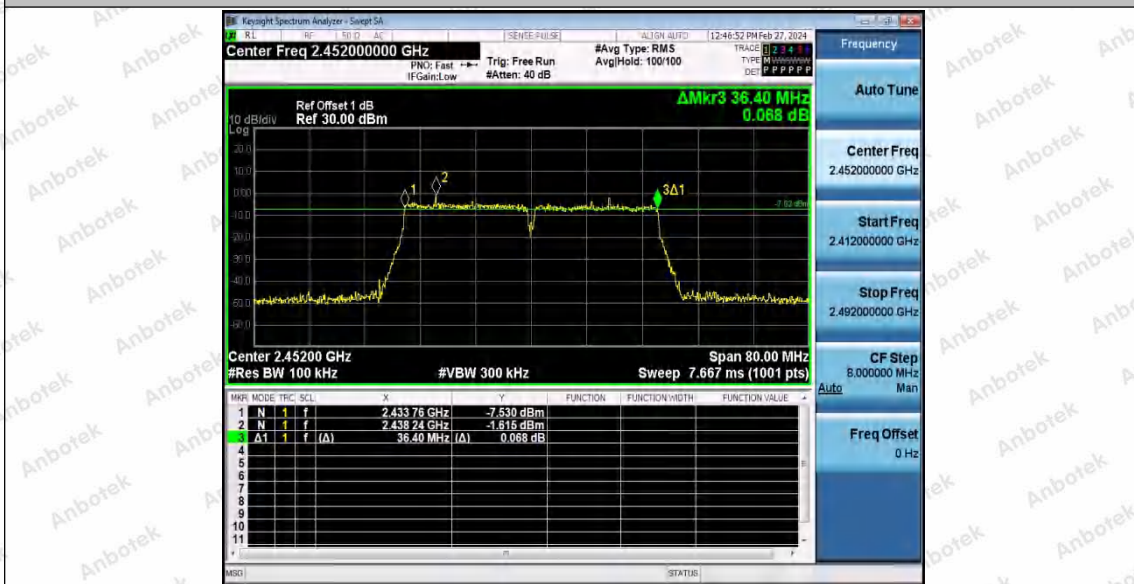

11AX20SISO_Ant1_2412

Shenzhen Anbotek Compliance Laboratory Limited

Address: 1/F., Building D, Sogood Science and Technology Park, Sanwei Community, Hangcheng Street, Bao'an District, Shenzhen, Guangdong, China.
Tel: (86) 0755-26066440 Fax: (86) 0755-26014772 Email: service@anbotek.com

Hotline
400-003-0500
www.anbotek.com.cn