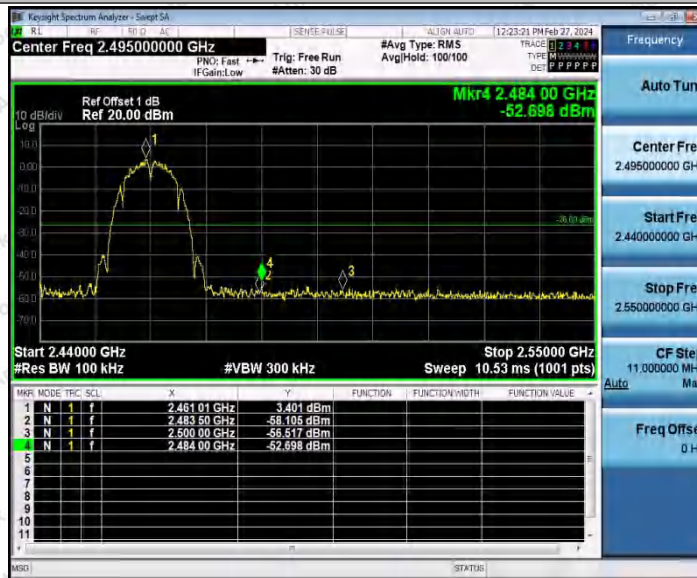

11G_Ant1_Low_2412

Shenzhen Anbotek Compliance Laboratory Limited

Address: 1/F., Building D, Sogood Science and Technology Park, Sanwei Community, Hangcheng Street, Bao'an District, Shenzhen, Guangdong, China.
Tel: (86) 0755-26066440 Fax: (86) 0755-26014772 Email: service@anbotek.com

Hotline
400-003-0500
www.anbotek.com.cn