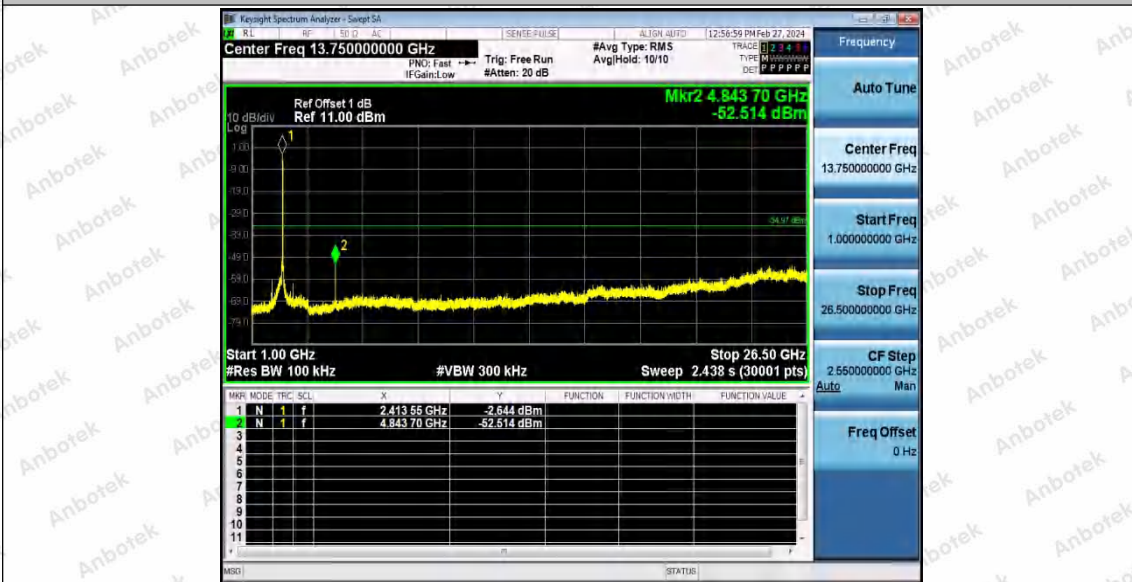

11AX40SISO_Ant1_2437_0~Reference

Shenzhen Anbotek Compliance Laboratory Limited

Address: 1/F., Building D, Sogood Science and Technology Park, Sanwei Community, Hangcheng Street, Bao'an District, Shenzhen, Guangdong, China.
Tel: (86) 0755-26066440 Fax: (86) 0755-26014772 Email: service@anbotek.com

Hotline
400-003-0500
www.anbotek.com.cn