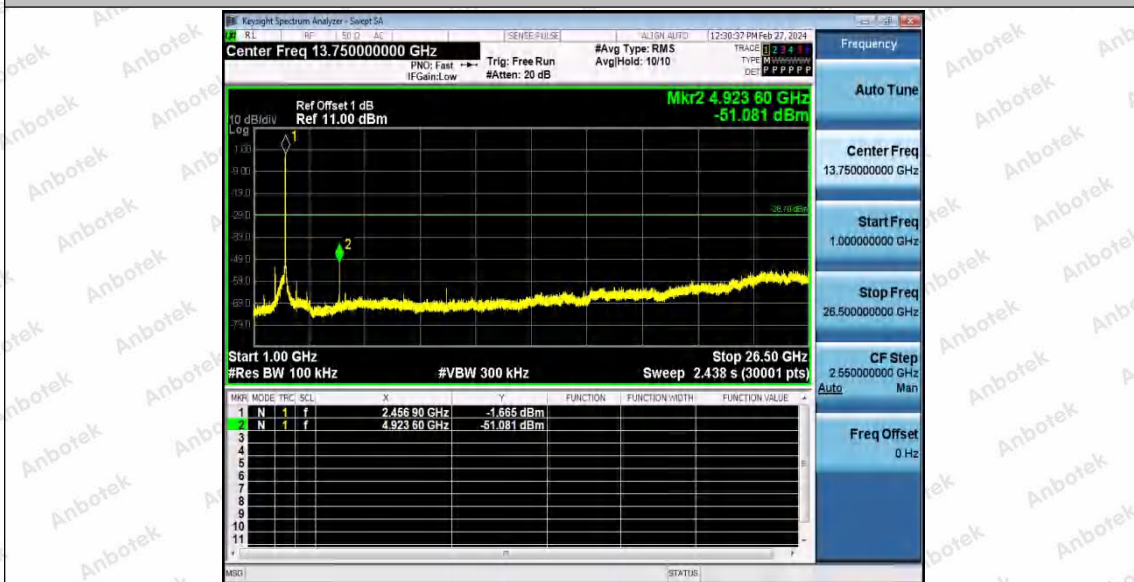

11N20SISO_Ant1_2412_0~Reference

Shenzhen Anbotek Compliance Laboratory Limited

Address: 1/F., Building D, Sogood Science and Technology Park, Sanwei Community, Hangcheng Street, Bao'an District, Shenzhen, Guangdong, China.
Tel: (86) 0755-26066440 Fax: (86) 0755-26014772 Email: service@anbotek.com

Hotline
400-003-0500
www.anbotek.com.cn