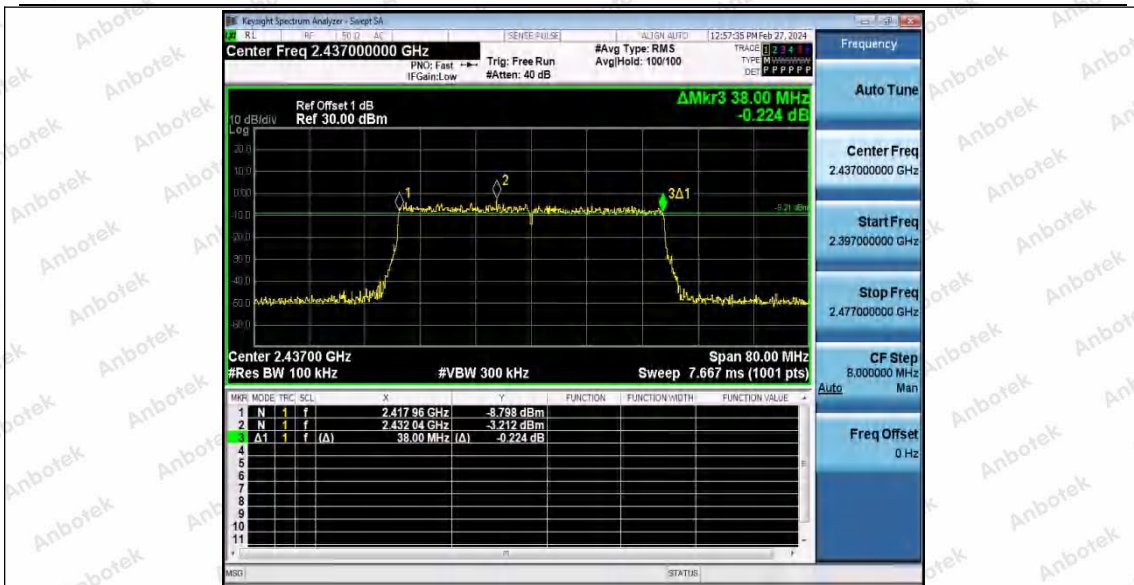

11AX40SISO_Ant1_2452