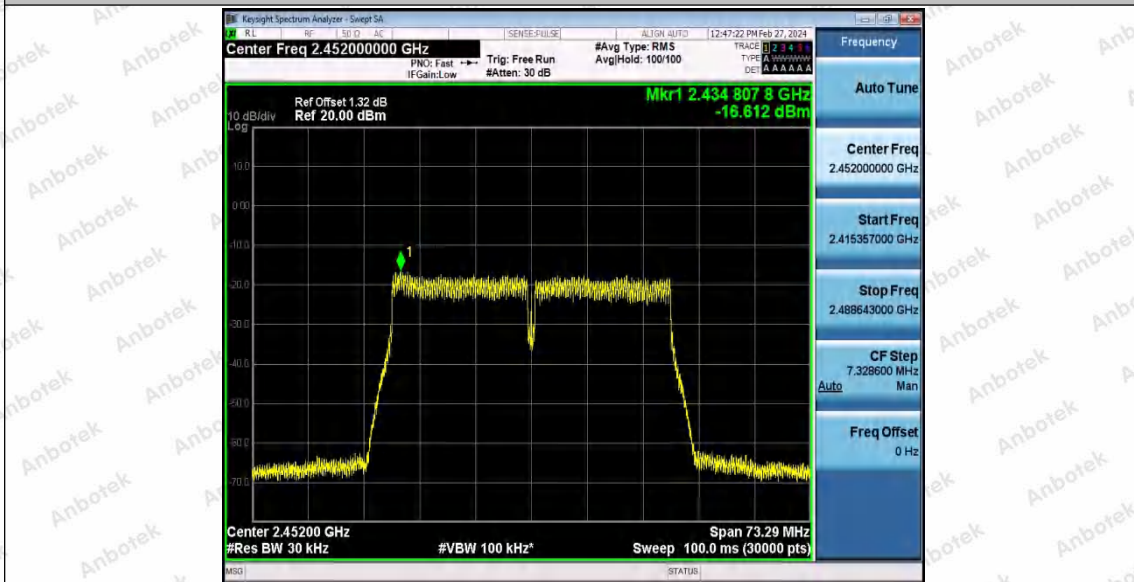

11AX20SISO_Ant1_2412

Shenzhen Anbotek Compliance Laboratory Limited

Address: 1/F., Building D, Sogood Science and Technology Park, Sanwei Community, Hangcheng Street, Bao'an District, Shenzhen, Guangdong, China.
Tel: (86) 0755-26066440 Fax: (86) 0755-26014772 Email: service@anbotek.com

Hotline
400-003-0500
www.anbotek.com.cn