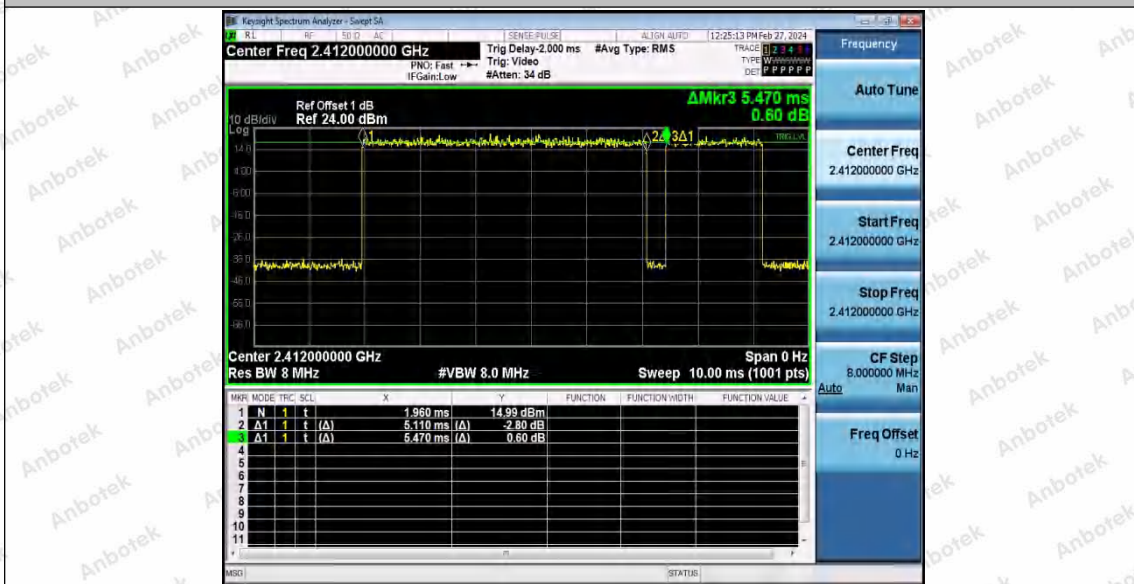

Hotline
400-003-0500
www.anbotek.com.cn

Test Graphs

11G_Ant1_2412

11G_Ant1_2437

Shenzhen Anbotek Compliance Laboratory Limited

Address: 1/F., Building D, Sogood Science and Technology Park, Sanwei Community, Hangcheng Street, Bao'an District, Shenzhen, Guangdong, China.
 Tel: (86) 0755-26066440 Fax: (86) 0755-26014772 Email: service@anbotek.com