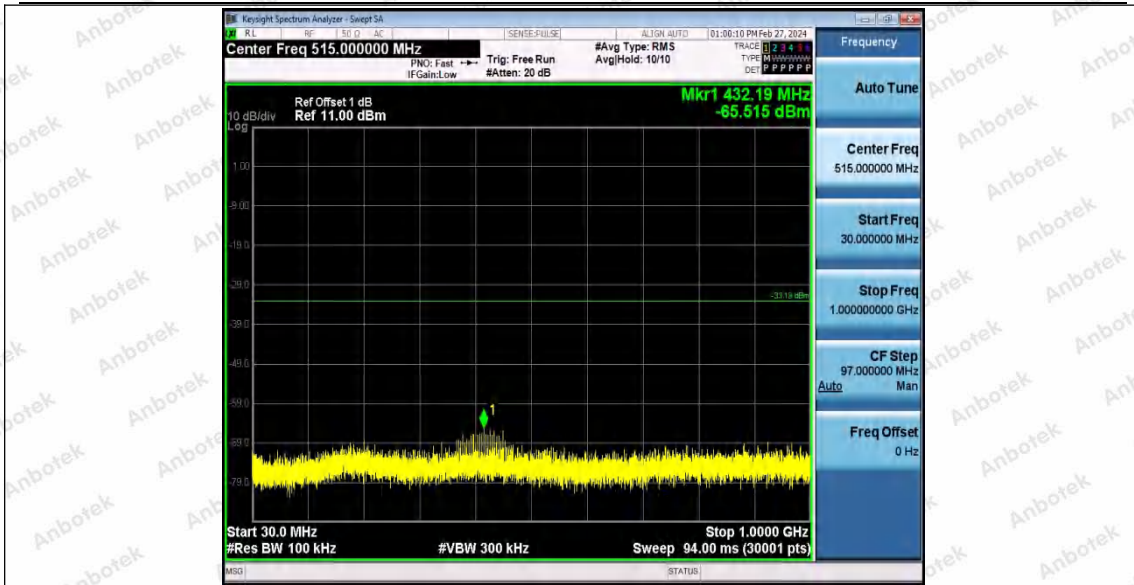

11AX40SISO_Ant1_2452_1000~26500