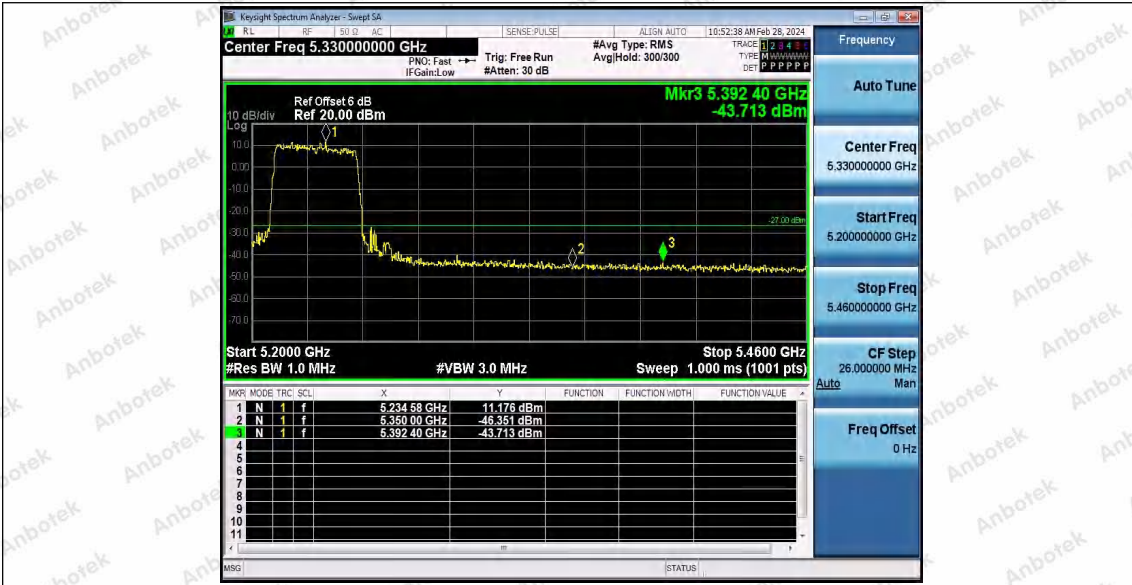

Shenzhen Anbotek Compliance Laboratory Limited

Address: 1/F., Building D, Sogood Science and Technology Park, Sanwei Community, Hangcheng Street, Bao'an District, Shenzhen, Guangdong, China.
Tel: (86) 0755-26066440 Fax: (86) 0755-26014772 Email: service@anbotek.com

Hotline 400-003-0500
www.anbotek.com.cn