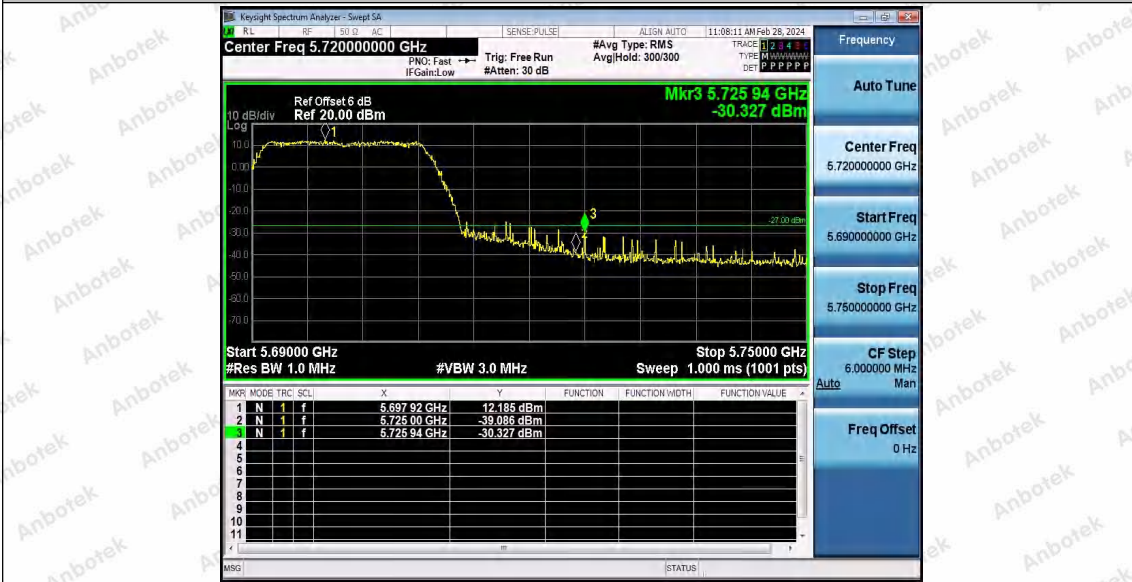

Hotline 400-003-0500  
www.anbotek.com.cn

11AC20SISO\_Ant1\_High\_5700

11AC40SISO\_Ant1\_Low\_5190