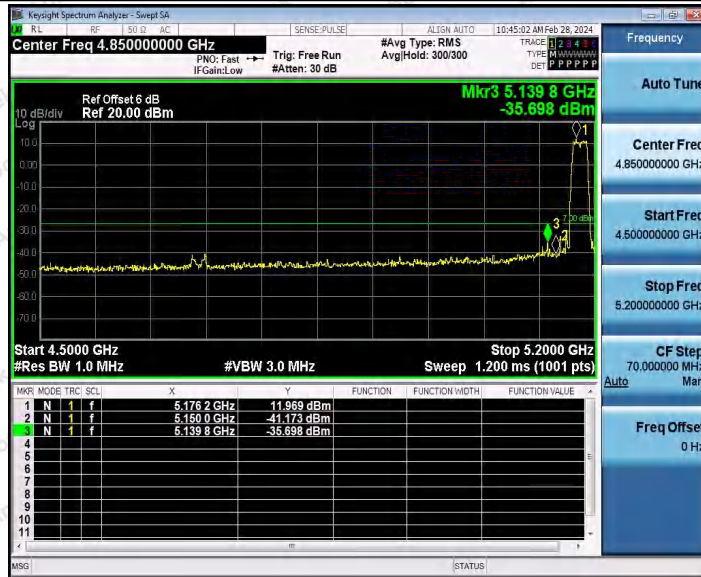

11N20SISO_Ant1_Low_5180

11N20SISO_Ant1_High_5240

Shenzhen Anbotek Compliance Laboratory Limited

Address: 1/F., Building D, Sogood Science and Technology Park, Sanwei Community, Hangcheng Street, Bao'an District, Shenzhen, Guangdong, China.
Tel: (86) 0755-26066440 Fax: (86) 0755-26014772 Email: service@anbotek.com

Hotline
400-003-0500
www.anbotek.com.cn