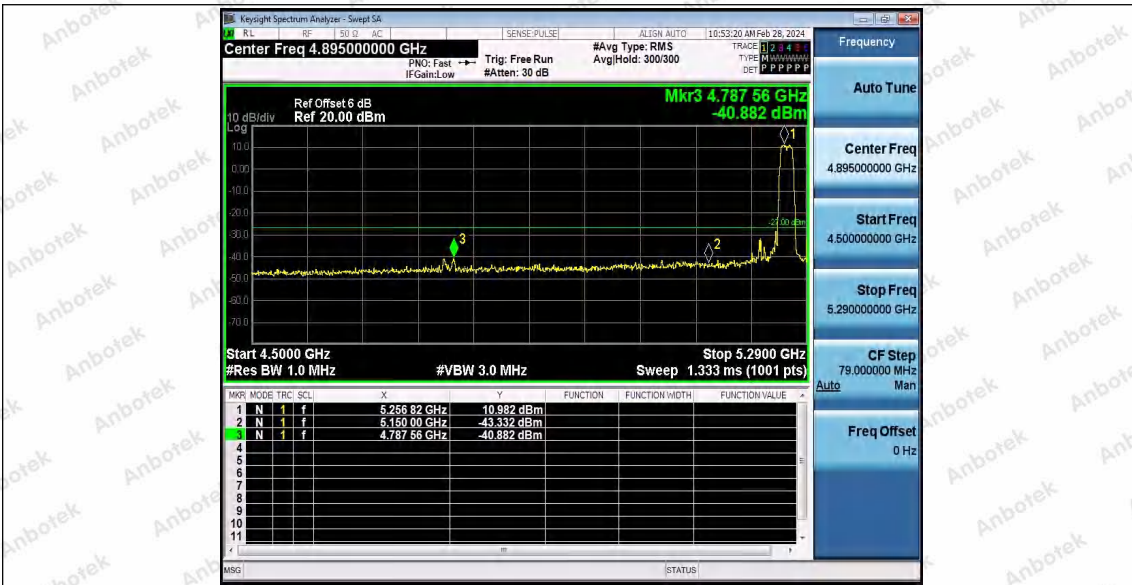

Shenzhen Anbotek Compliance Laboratory Limited

Address: 1/F., Building D, Sogood Science and Technology Park, Sanwei Community, Hangcheng Street, Bao'an District, Shenzhen, Guangdong, China.
Tel: (86) 0755-26066440 Fax: (86) 0755-26014772 Email: service@anbotek.com

Hotline 400-003-0500
www.anbotek.com.cn