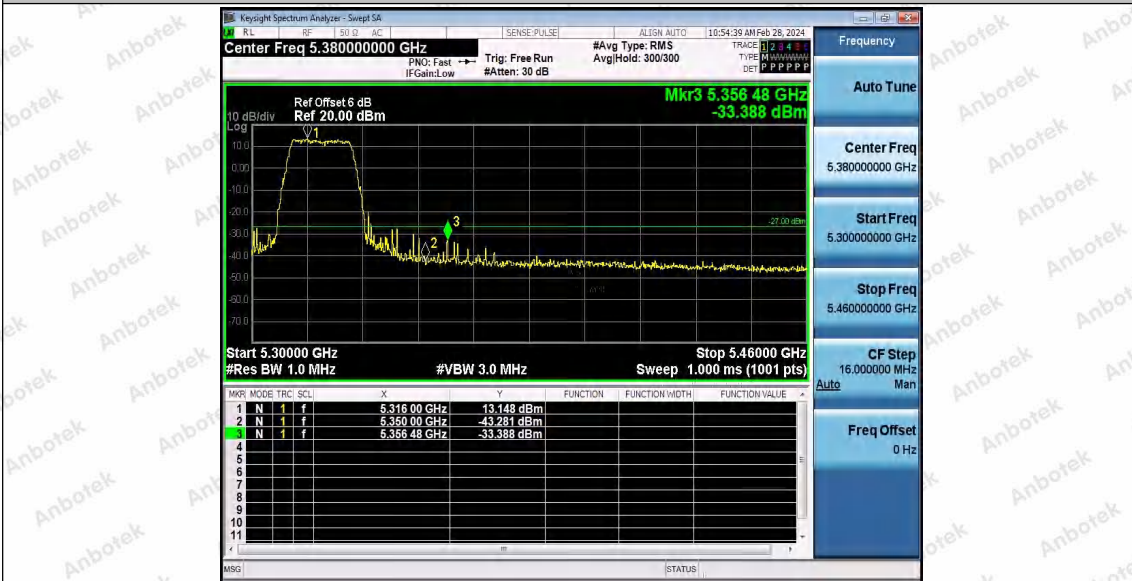

Hotline  
400-003-0500  
www.anbotek.com.cn

11N20SISO\_Ant1\_Low\_5260

11N20SISO\_Ant1\_High\_5320

**Shenzhen Anbotek Compliance Laboratory Limited**

Address: 1/F., Building D, Sogood Science and Technology Park, Sanwei Community, Hangcheng Street, Bao'an District, Shenzhen, Guangdong, China.  
Tel: (86) 0755-26066440 Fax: (86) 0755-26014772 Email: service@anbotek.com