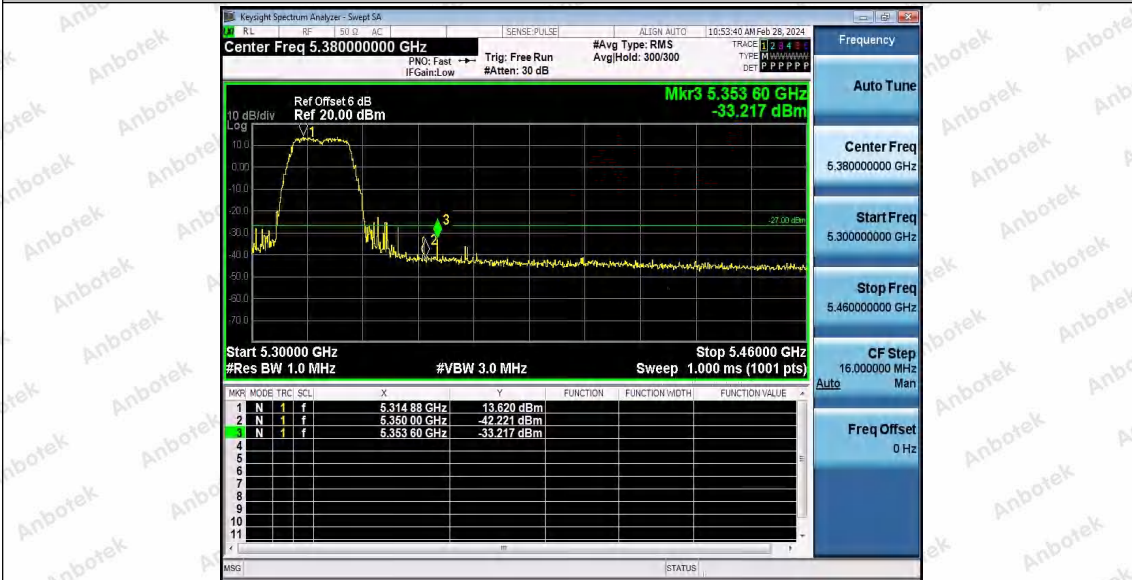

Hotline  
400-003-0500  
www.anbotek.com.cn

**Test Graphs B1/2/3**

11A\_Ant1\_High\_5320

11A\_Ant1\_Low\_5500

**Shenzhen Anbotek Compliance Laboratory Limited**

Address: 1/F., Building D, Sogood Science and Technology Park, Sanwei Community, Hangcheng Street, Bao'an District, Shenzhen, Guangdong, China.  
Tel: (86) 0755-26066440 Fax: (86) 0755-26014772 Email: service@anbotek.com