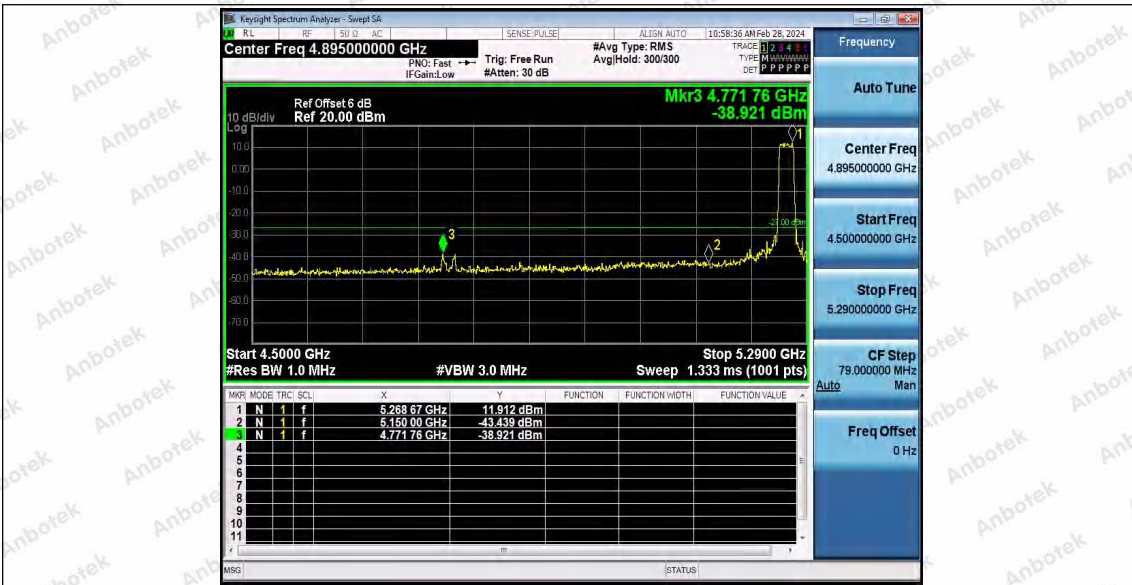

Hotline  
400-003-0500  
www.anbotek.com.cn

11AX20SISO\_Ant1\_High\_5320

11AX20SISO\_Ant1\_Low\_5500