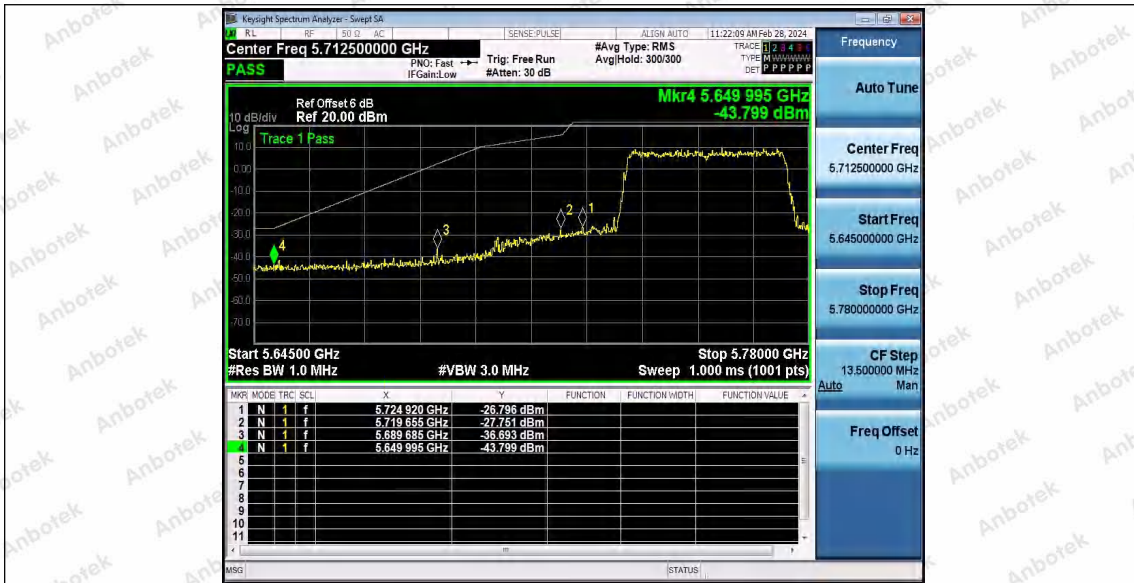

Hotline 400-003-0500  
www.anbotek.com.cn

11AX40SISO\_Ant1\_High\_5795