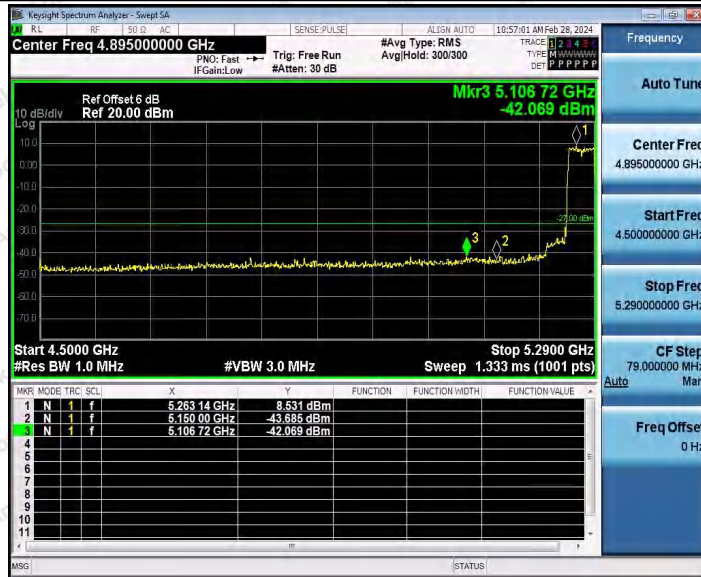

11AC40SISO_Ant1_Low_5270

11AC40SISO_Ant1_High_5310

Shenzhen Anbotek Compliance Laboratory Limited

Address: 1/F., Building D, Sogood Science and Technology Park, Sanwei Community, Hangcheng Street, Bao'an District, Shenzhen, Guangdong, China.
Tel: (86) 0755-26066440 Fax: (86) 0755-26014772 Email: service@anbotek.com

Hotline
400-003-0500
www.anbotek.com.cn