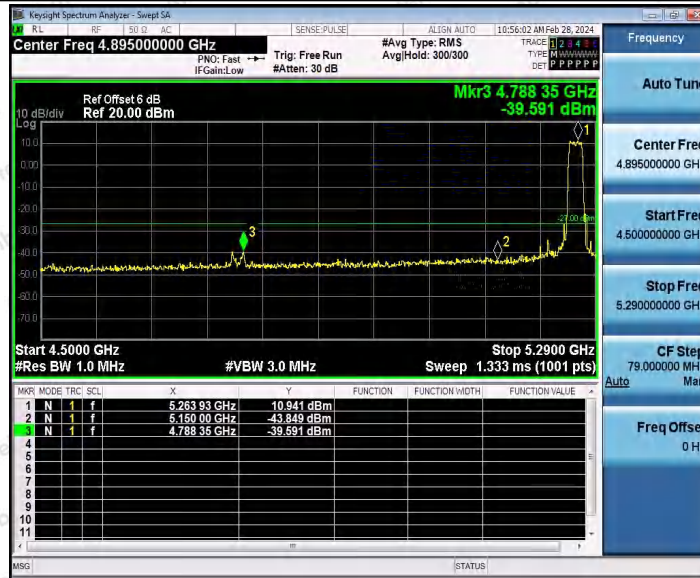

11AC20SISO_Ant1_Low_5260