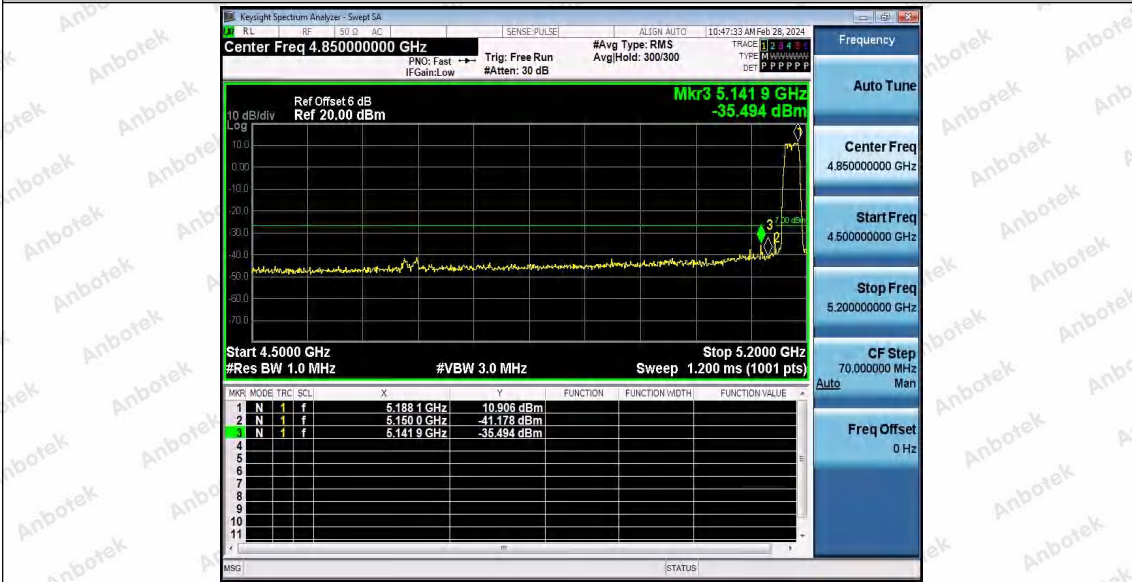

Hotline 400-003-0500  
www.anbotek.com.cn

11AC20SISO\_Ant1\_Low\_5180

11AC20SISO\_Ant1\_High\_5240