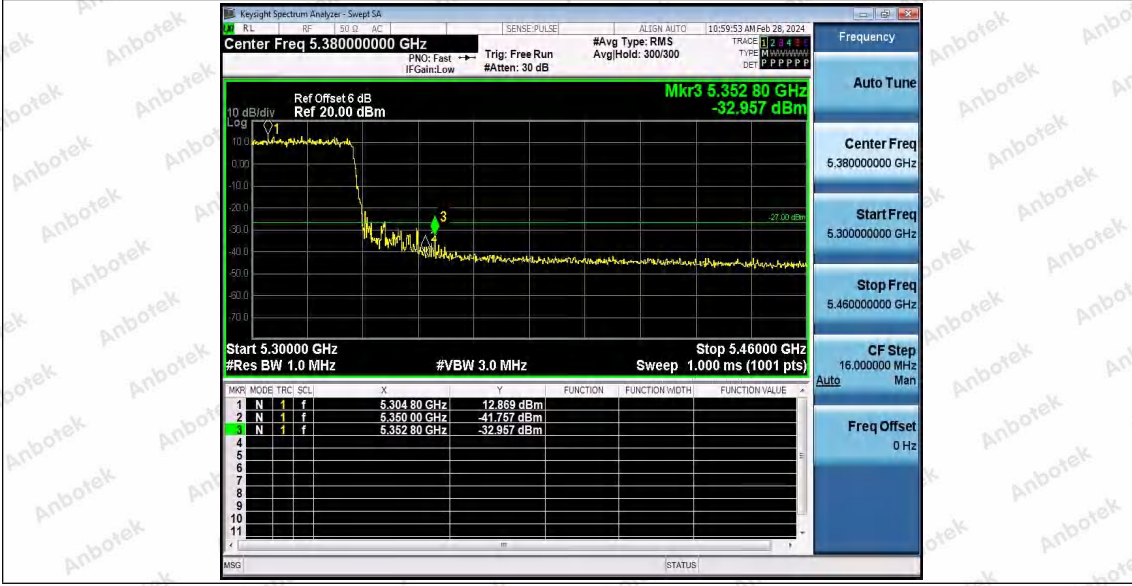

11AX40SISO_Ant1_High_5310

Shenzhen Anbotek Compliance Laboratory Limited

Address: 1/F., Building D, Sogood Science and Technology Park, Sanwei Community, Hangcheng Street, Bao'an District, Shenzhen, Guangdong, China.
Tel: (86) 0755-26066440 Fax: (86) 0755-26014772 Email: service@anbotek.com

Hotline 400-003-0500
www.anbotek.com.cn