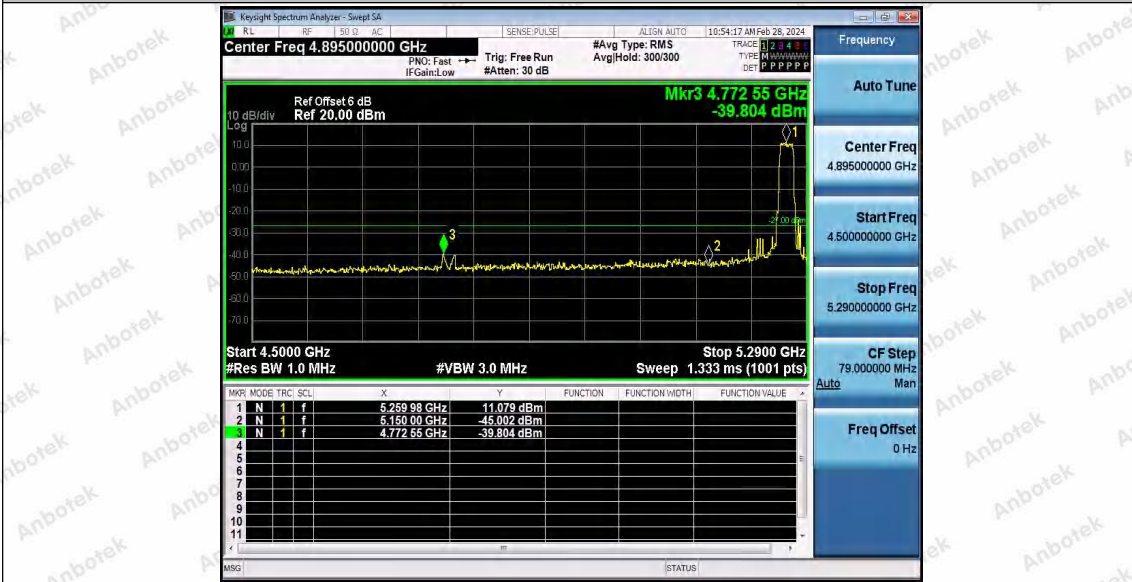

11N20SISO_Ant1_Low_5260