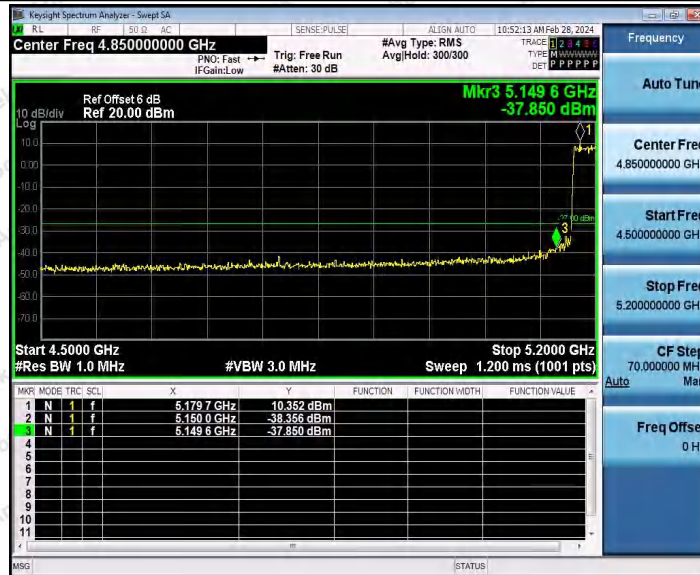

11AX40SISO_Ant1_Low_5190

11AX40SISO_Ant1_High_5230

Shenzhen Anbotek Compliance Laboratory Limited

Address: 1/F., Building D, Sogood Science and Technology Park, Sanwei Community, Hangcheng Street, Bao'an District, Shenzhen, Guangdong, China.
Tel: (86) 0755-26066440 Fax: (86) 0755-26014772 Email: service@anbotek.com

Hotline
400-003-0500
www.anbotek.com.cn