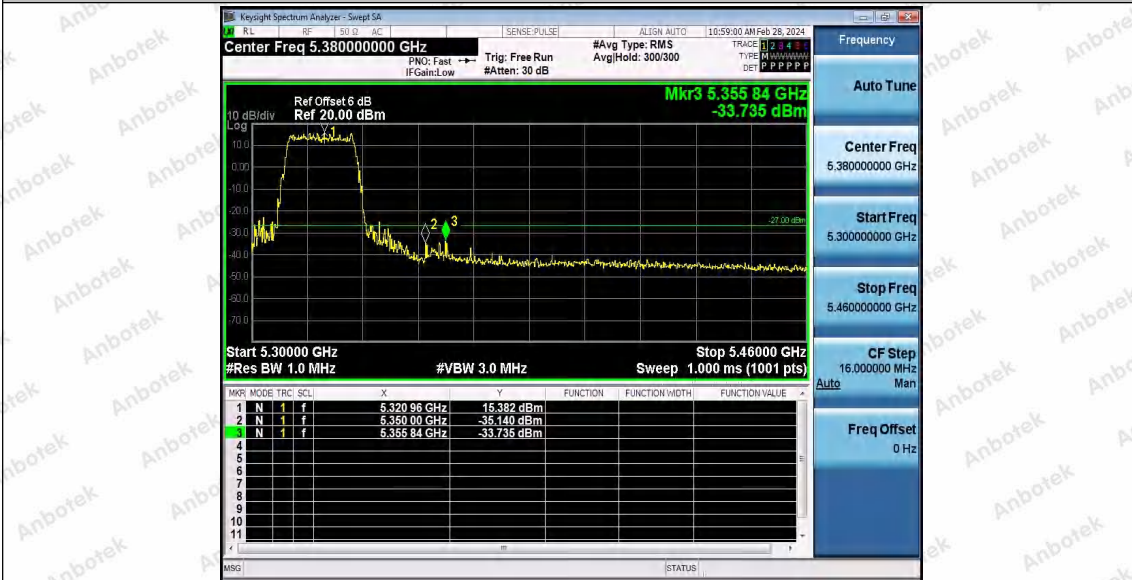

Hotline  
400-003-0500  
www.anbotek.com.cn

11AX20SISO\_Ant1\_High\_5320

11AX20SISO\_Ant1\_Low\_5500