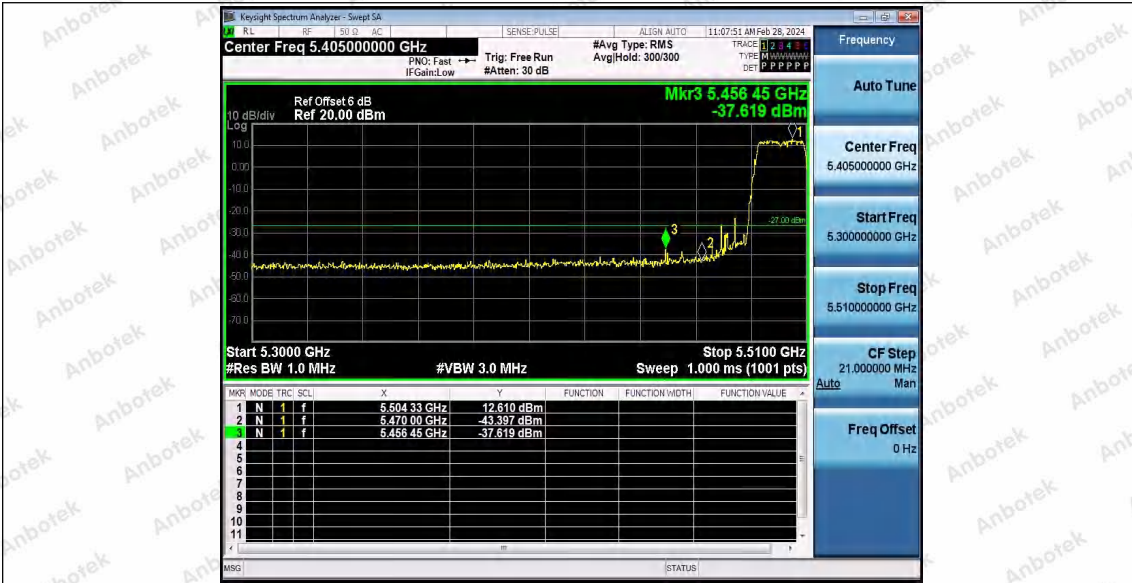

Hotline 400-003-0500  
www.anbotek.com.cn

11AC20SISO\_Ant1\_High\_5700

11AC40SISO\_Ant1\_Low\_5190