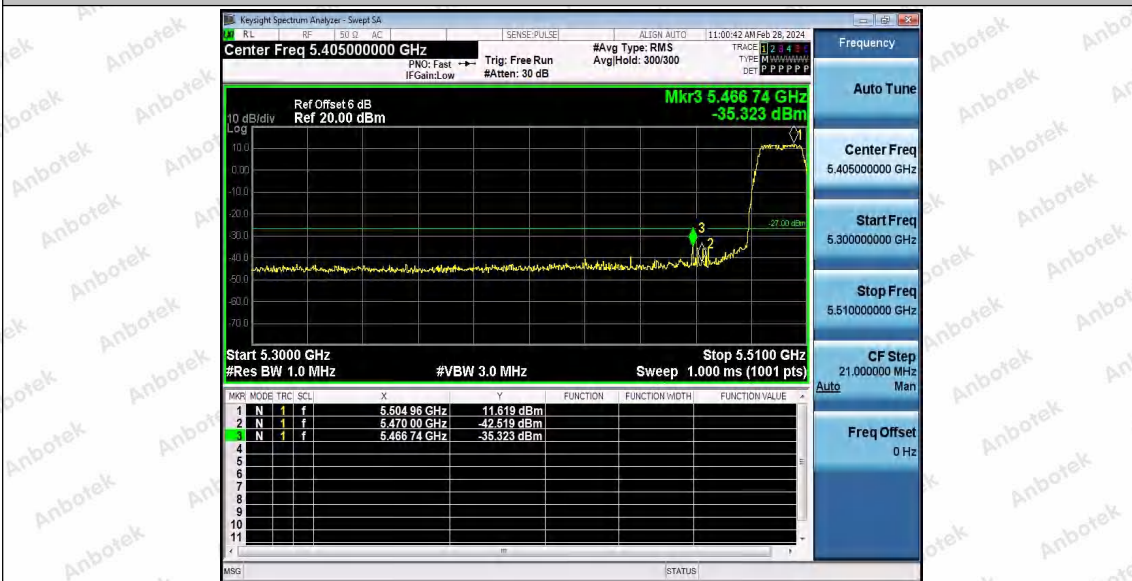

Hotline  
400-003-0500  
www.anbotek.com.cn

**Test Graphs B1/2/3**

11A\_Ant1\_High\_5320

11A\_Ant1\_Low\_5500

**Shenzhen Anbotek Compliance Laboratory Limited**

Address: 1/F., Building D, Sogood Science and Technology Park, Sanwei Community, Hangcheng Street, Bao'an District, Shenzhen, Guangdong, China.  
Tel: (86) 0755-26066440 Fax: (86) 0755-26014772 Email: service@anbotek.com