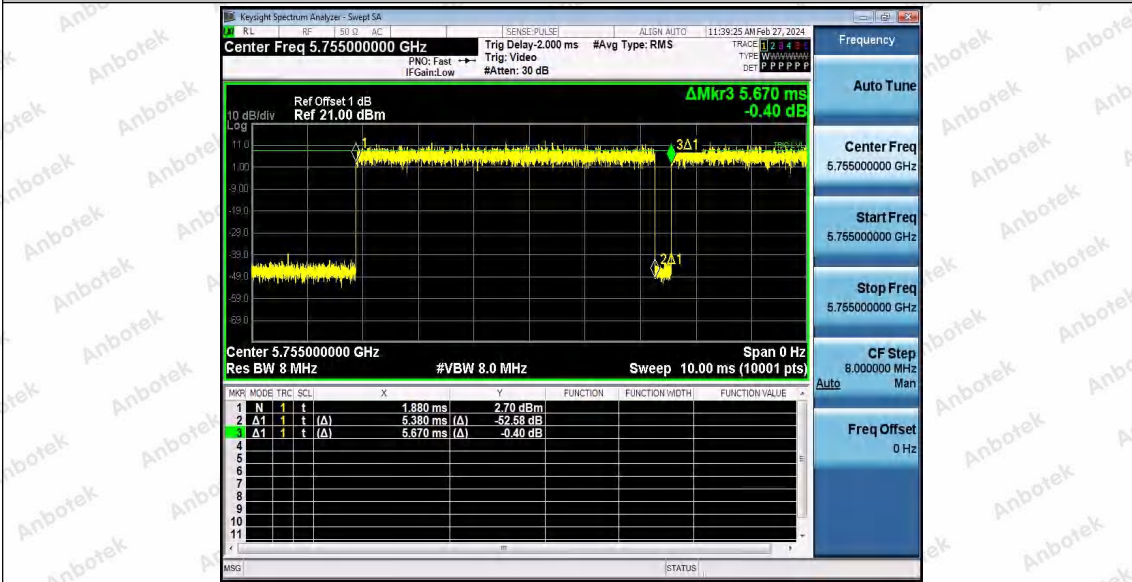

11AX40SISO_Ant1_5795