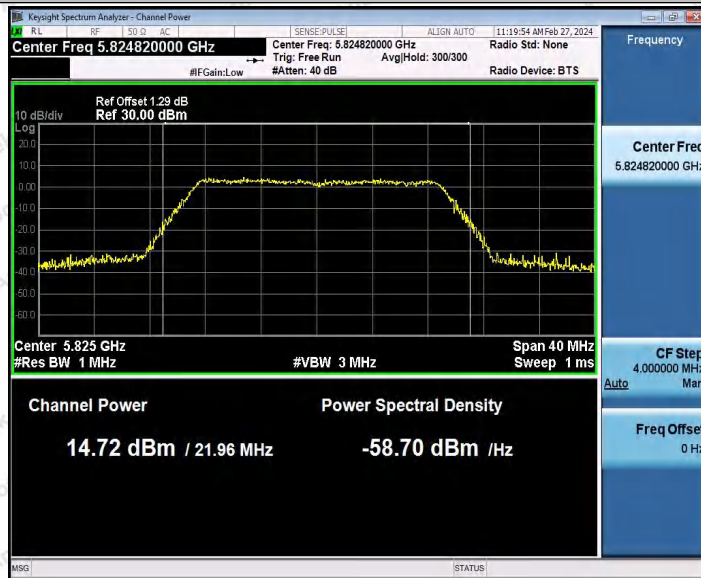

11N40SISO_Ant1_5190