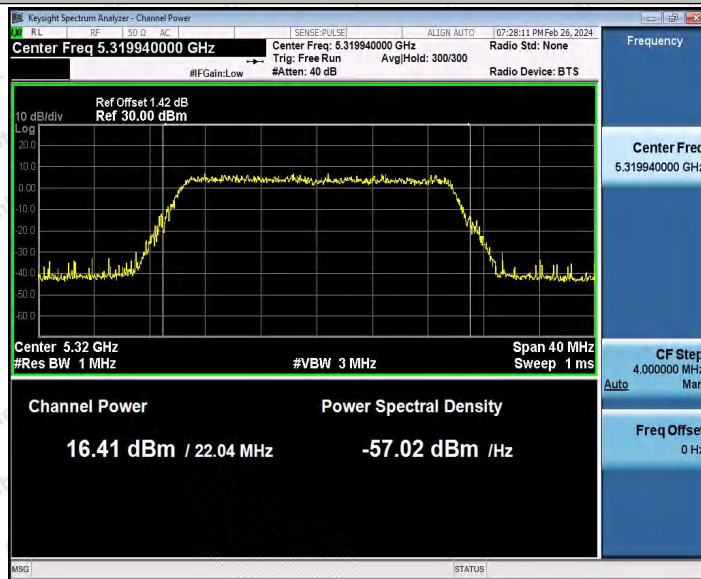

Shenzhen Anbotek Compliance Laboratory Limited

Address: 1/F., Building D, Sogood Science and Technology Park, Sanwei Community, Hangcheng Street, Bao'an District, Shenzhen, Guangdong, China.
Tel: (86) 0755-26066440 Fax: (86) 0755-26014772 Email: service@anbotek.com

Hotline: 400-003-0500
www.anbotek.com.cn