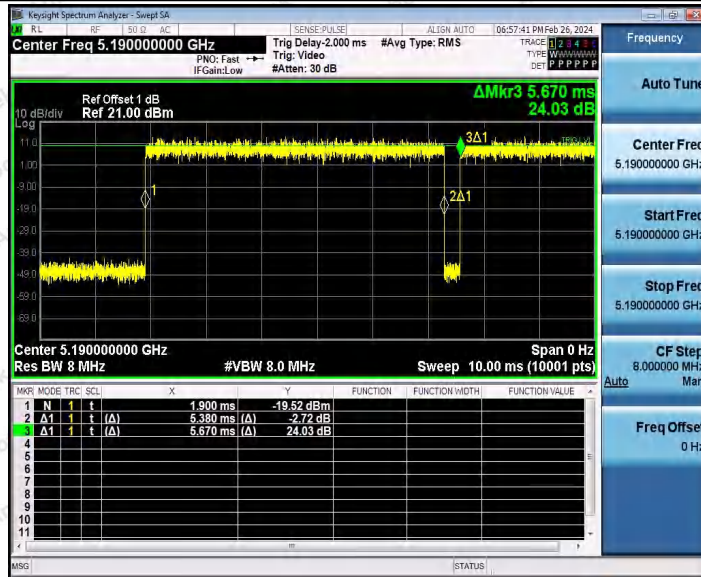

11AX40SISO_Ant1_5190

11AX40SISO_Ant1_5230

Shenzhen Anbotek Compliance Laboratory Limited

Address: 1/F., Building D, Sogood Science and Technology Park, Sanwei Community, Hangcheng Street, Bao'an District, Shenzhen, Guangdong, China.
Tel: (86) 0755-26066440 Fax: (86) 0755-26014772 Email: service@anbotek.com

Hotline
400-003-0500
www.anbotek.com.cn