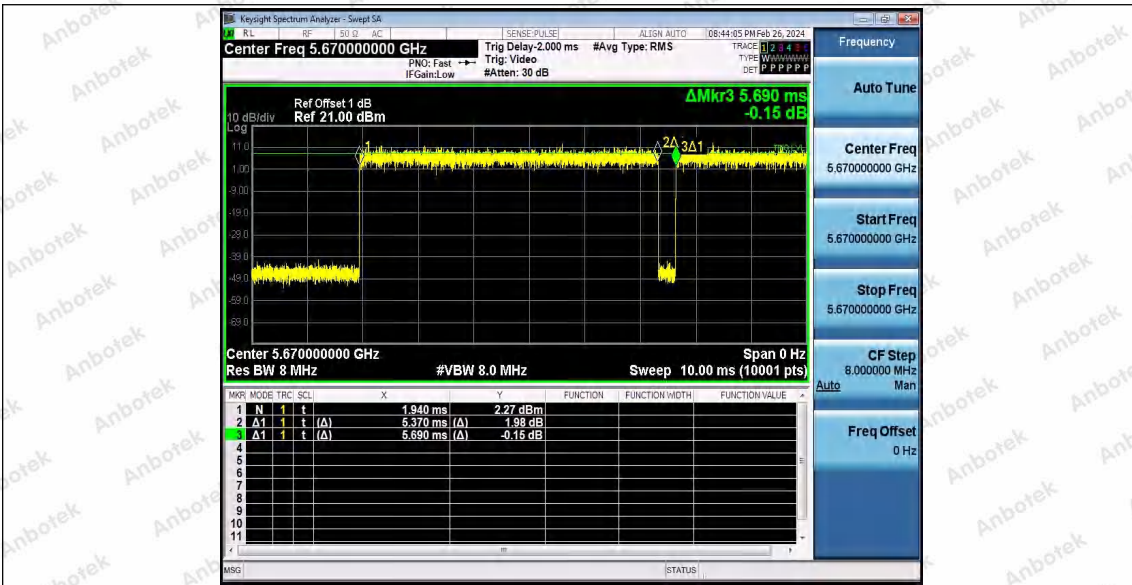

11AX40SISO_Ant1_5755