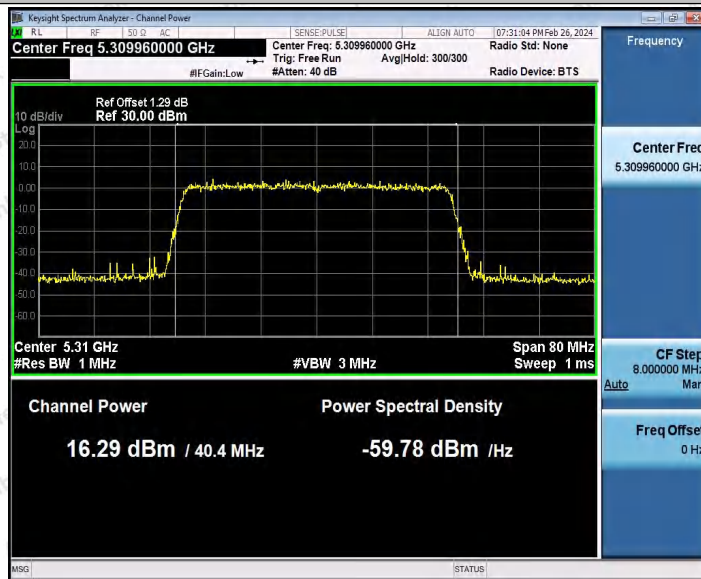

Shenzhen Anbotek Compliance Laboratory Limited

Address: 1/F., Building D, Sogood Science and Technology Park, Sanwei Community, Hangcheng Street, Bao'an District, Shenzhen, Guangdong, China.
Tel: (86) 0755-26066440 Fax: (86) 0755-26014772 Email: service@anbotek.com

Hotline
400-003-0500
www.anbotek.com.cn