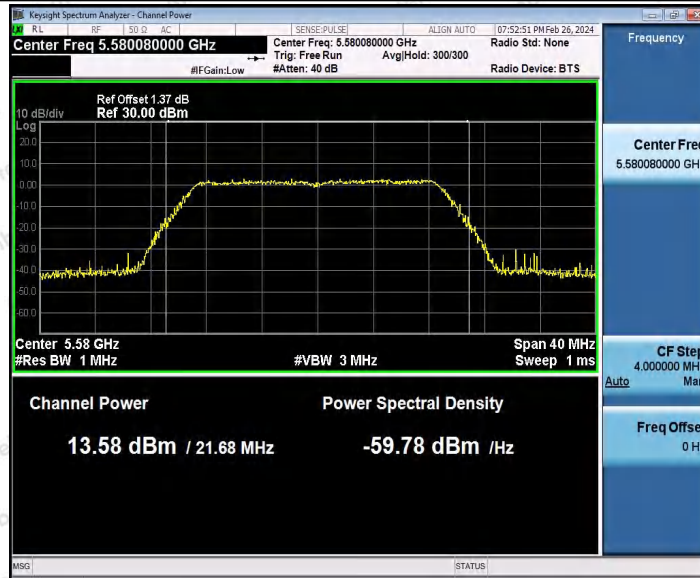

11AC20SISO_Ant1_5580