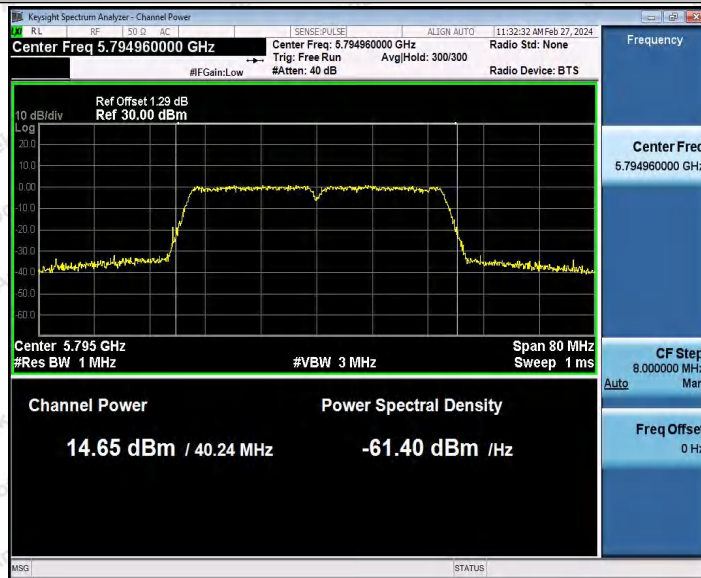

11AX20SISO_Ant1_5180