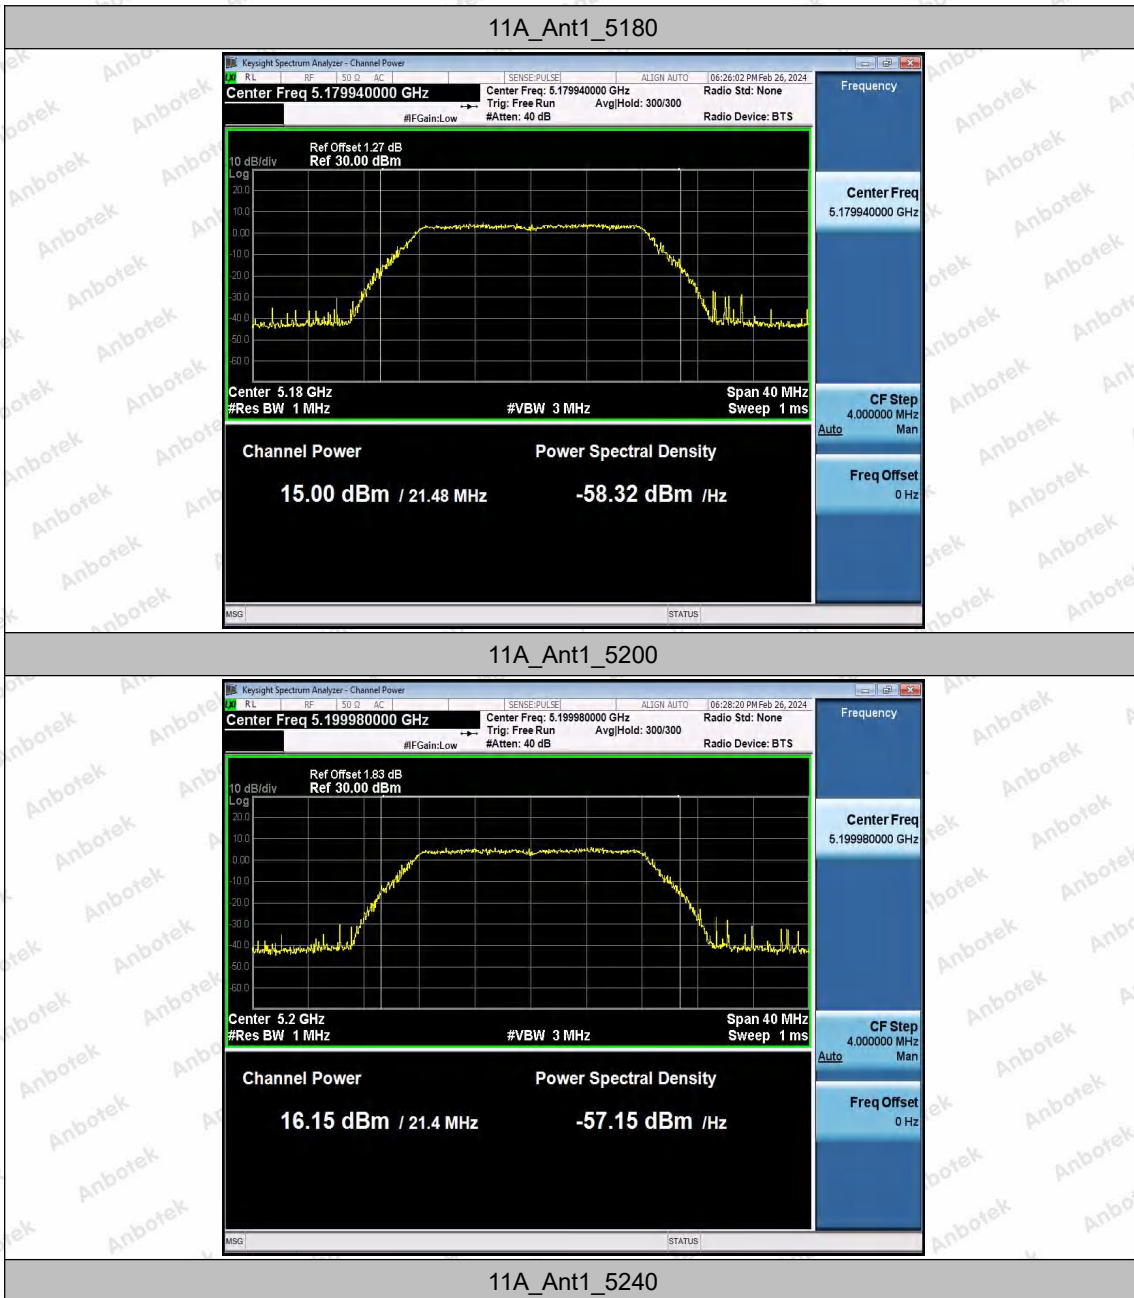

Test Graphs Channel Power

Shenzhen Anbotek Compliance Laboratory Limited

Address: 1/F., Building D, Sogood Science and Technology Park, Sanwei Community, Hangcheng Street, Bao'an District, Shenzhen, Guangdong, China.
Tel: (86) 0755-26066440 Fax: (86) 0755-26014772 Email: service@anbotek.com

Hotline
400-003-0500
www.anbotek.com.cn