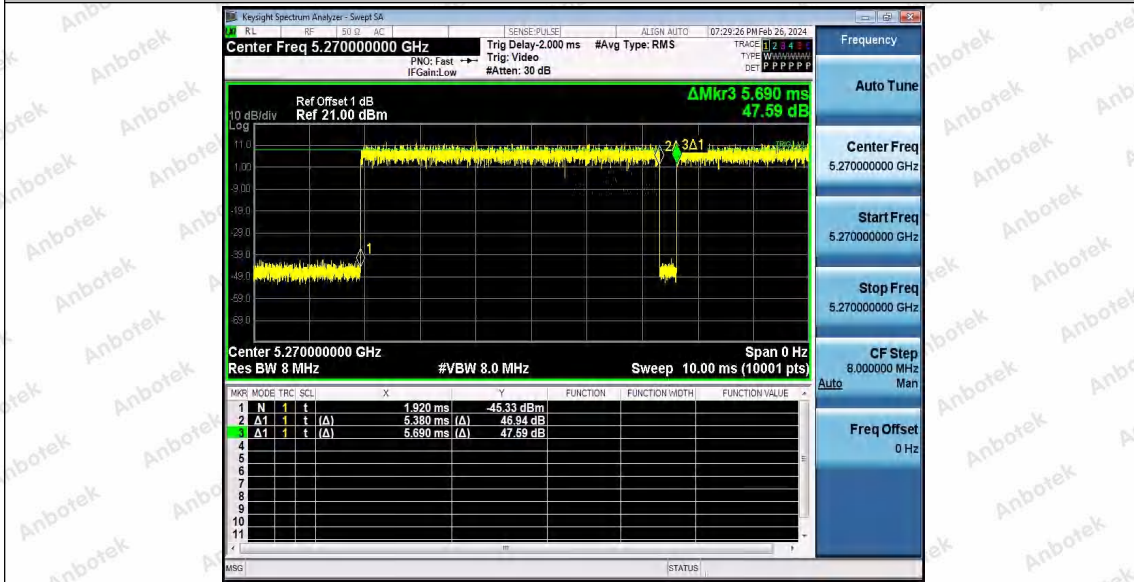

11AX40SISO_Ant1_5310