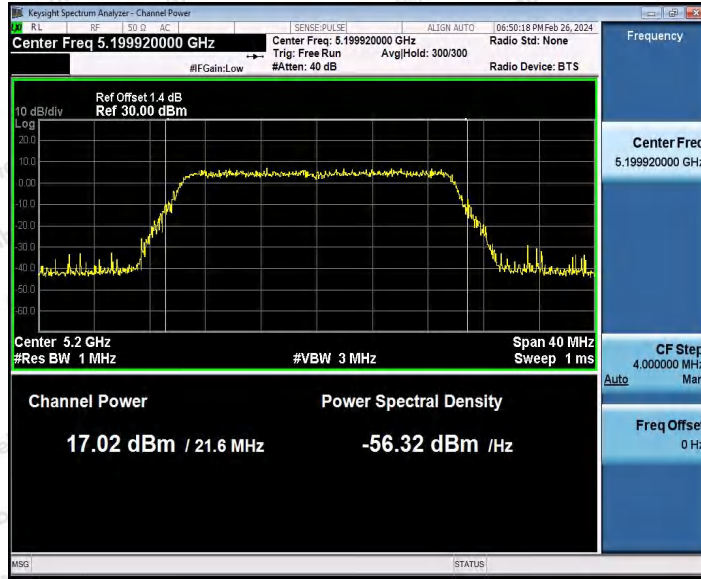

11AX20SISO_Ant1_5200