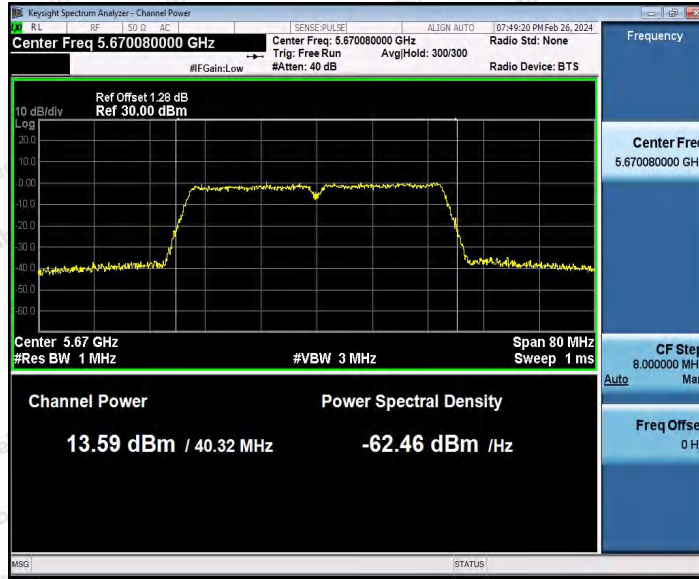

11N40SISO_Ant1_5670