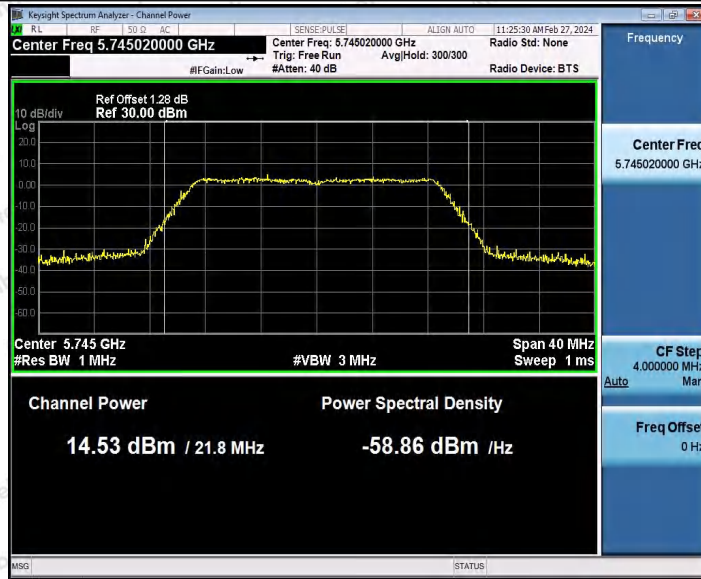

11AC20SISO_Ant1_5785