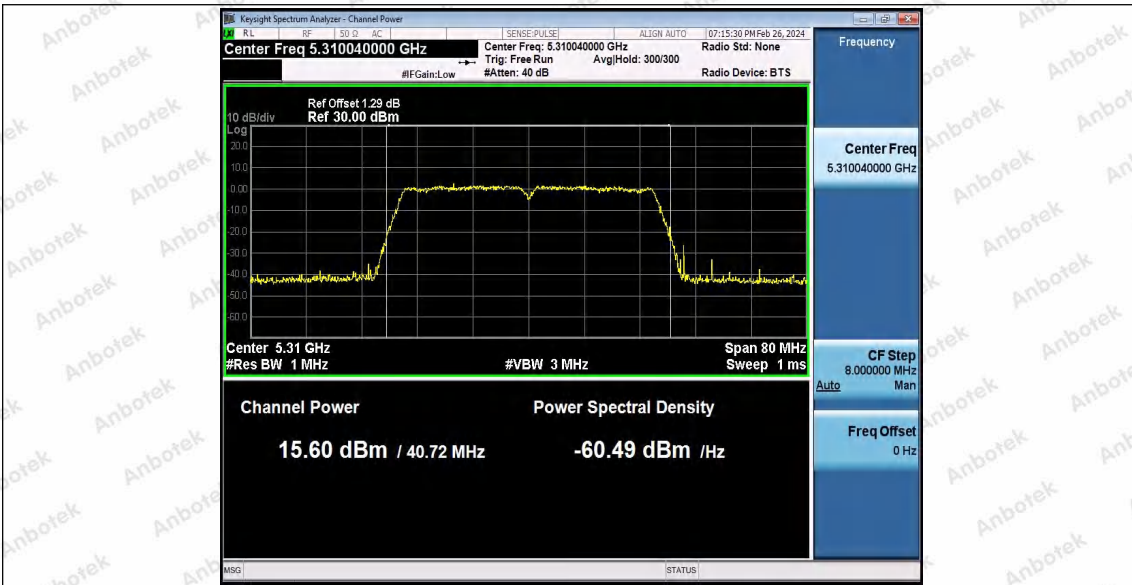

11N40SISO_Ant1_5510