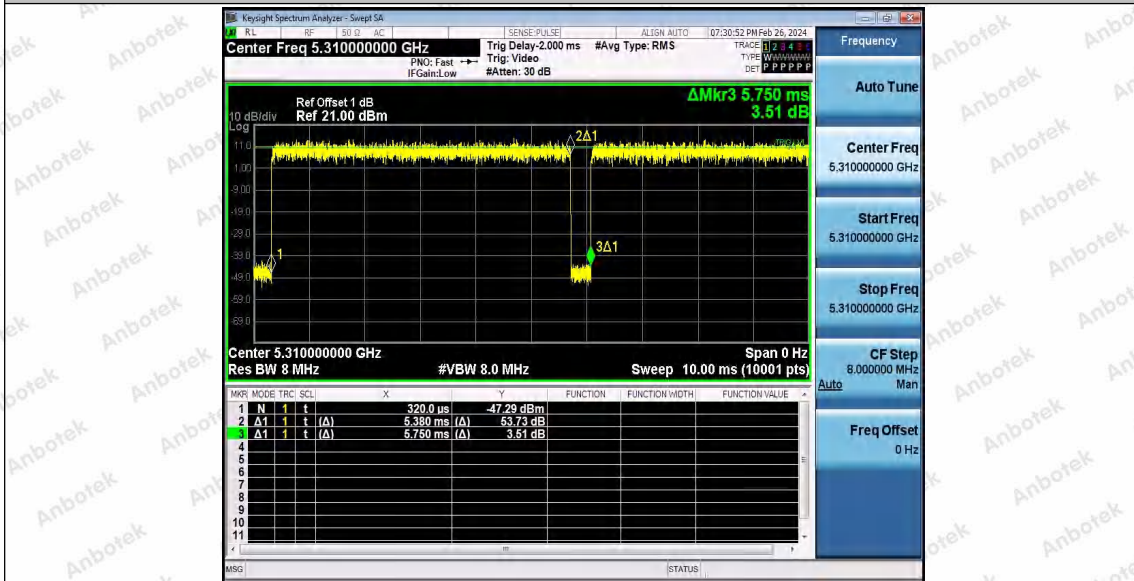

Shenzhen Anbotek Compliance Laboratory Limited

Address: 1/F., Building D, Sogood Science and Technology Park, Sanwei Community, Hangcheng Street, Bao'an District, Shenzhen, Guangdong, China.
Tel: (86) 0755-26066440 Fax: (86) 0755-26014772 Email: service@anbotek.com

Hotline 400-003-0500
www.anbotek.com.cn