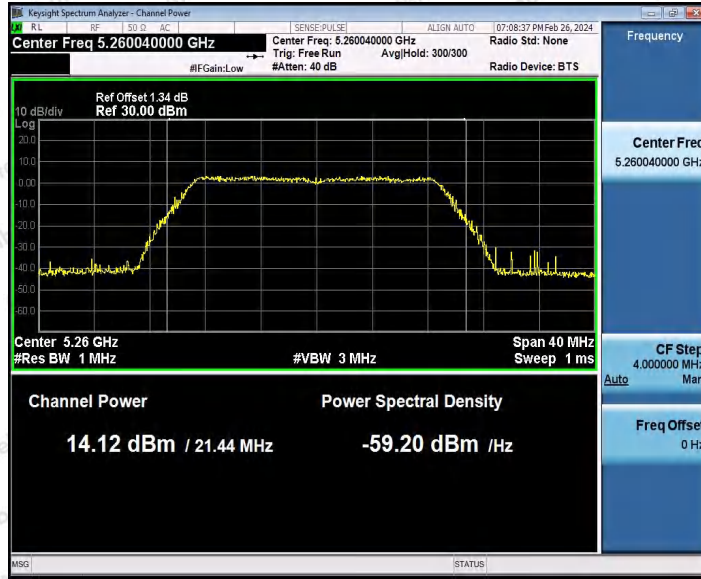

11N20SISO_Ant1_5260