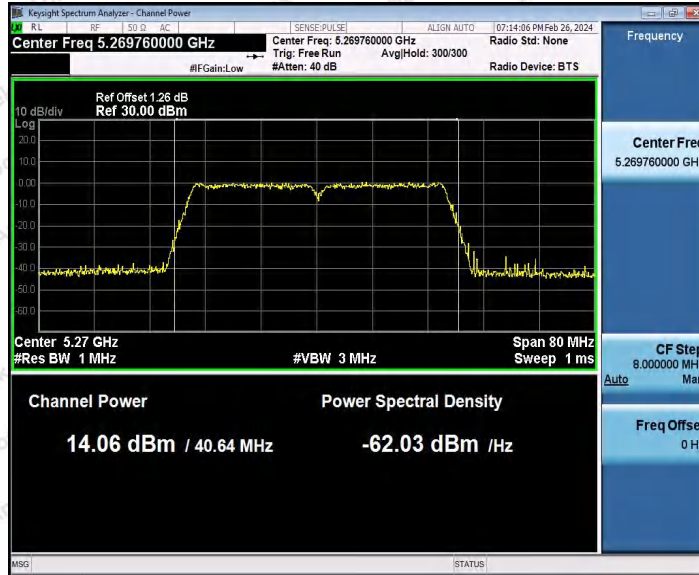

11N40SISO_Ant1_5270

11N40SISO_Ant1_5310

Shenzhen Anbotek Compliance Laboratory Limited

Address: 1/F., Building D, Sogood Science and Technology Park, Sanwei Community, Hangcheng Street, Bao'an District, Shenzhen, Guangdong, China.
Tel: (86) 0755-26066440 Fax: (86) 0755-26014772 Email: service@anbotek.com

Hotline
400-003-0500
www.anbotek.com.cn