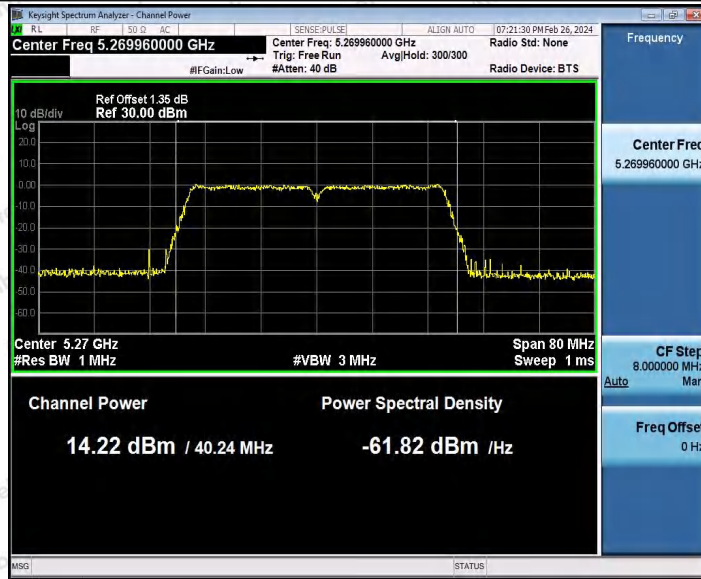

11AC40SISO_Ant1_5310