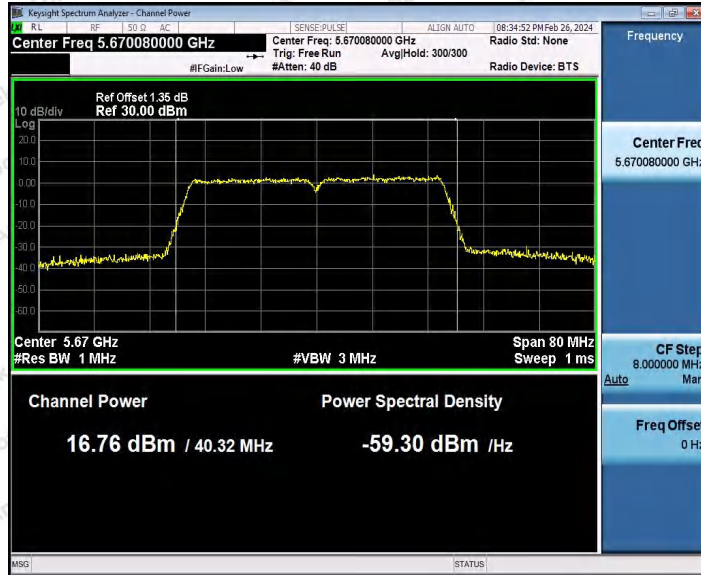

11AC40SISO_Ant1_5670

11AC40SISO_Ant1_5755

Shenzhen Anbotek Compliance Laboratory Limited

Address: 1/F., Building D, Sogood Science and Technology Park, Sanwei Community, Hangcheng Street, Bao'an District, Shenzhen, Guangdong, China.
Tel: (86) 0755-26066440 Fax: (86) 0755-26014772 Email: service@anbotek.com

Hotline
400-003-0500
www.anbotek.com.cn