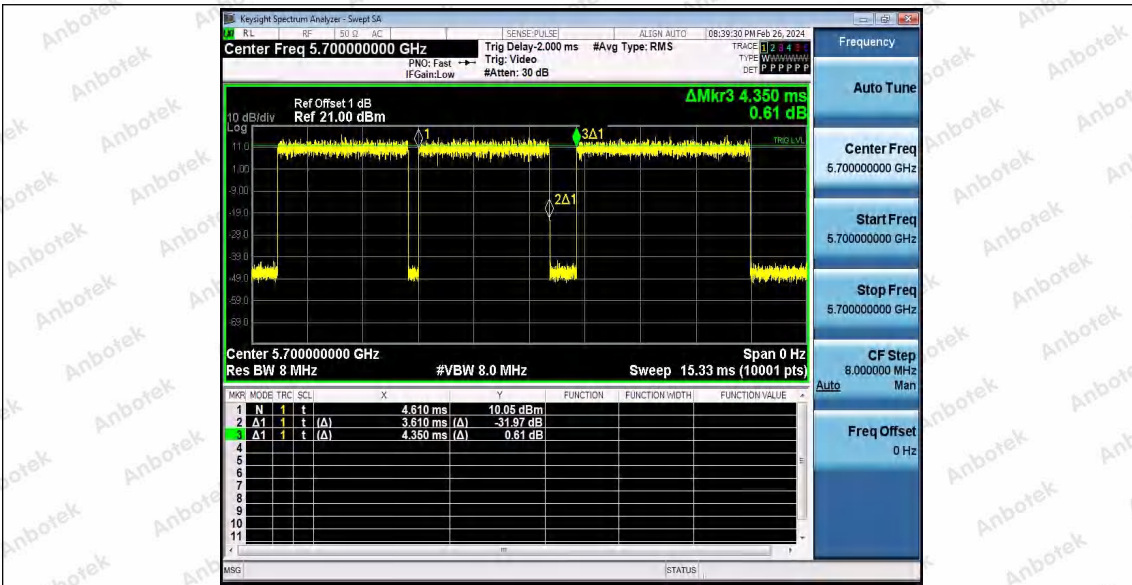

11AX20SISO_Ant1_5745