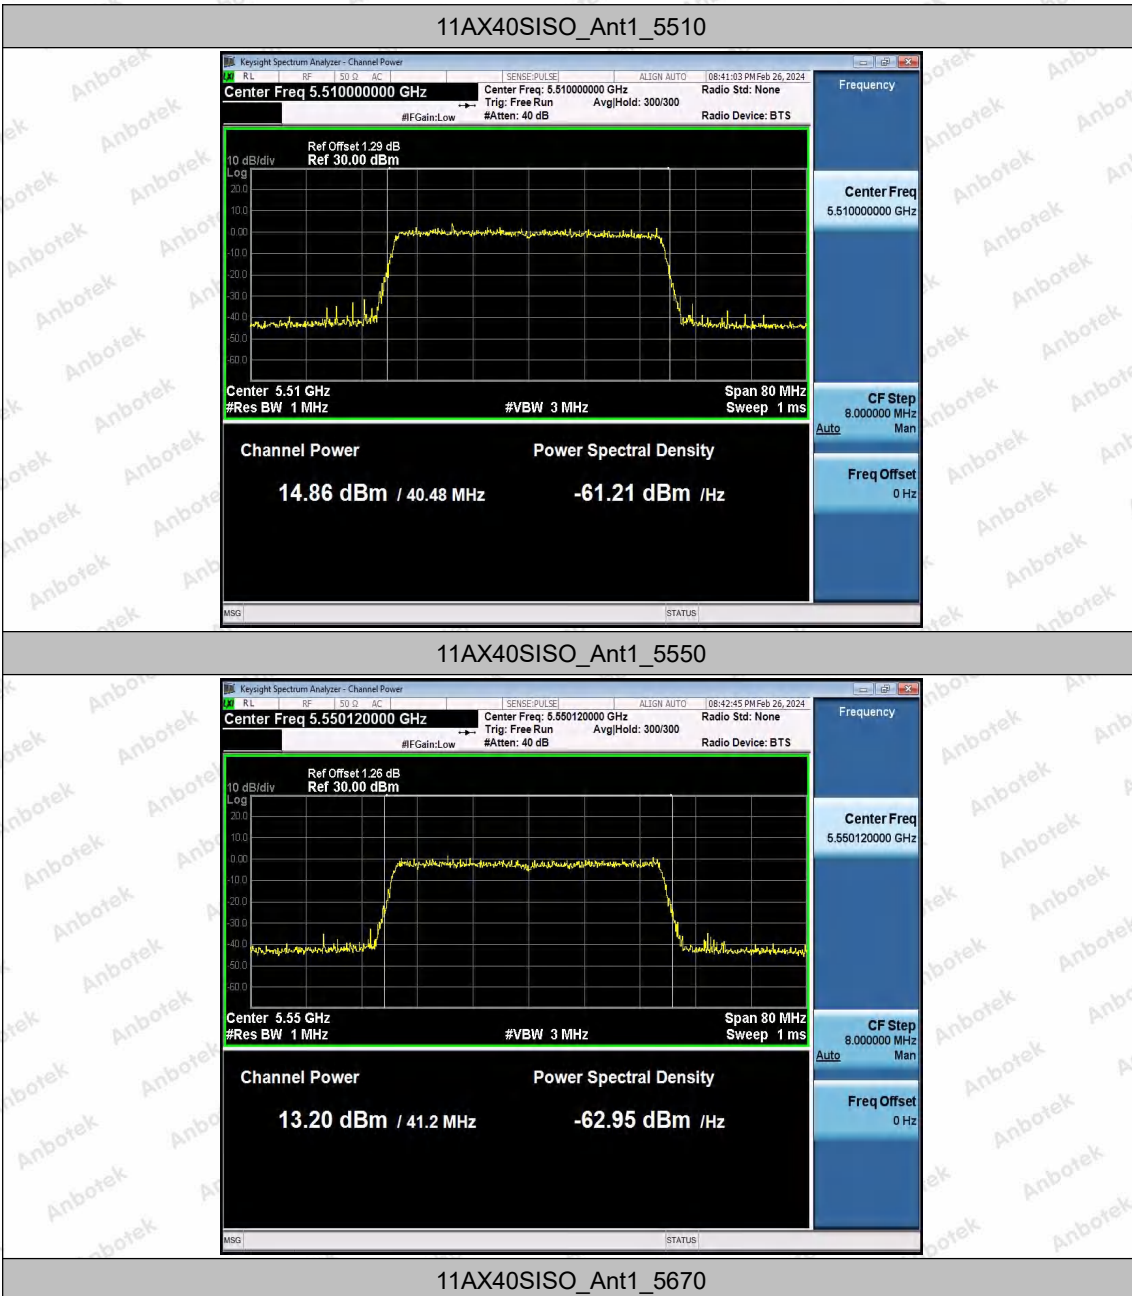

Shenzhen Anbotek Compliance Laboratory Limited

Address: 1/F., Building D, Sogood Science and Technology Park, Sanwei Community, Hangcheng Street, Bao'an District, Shenzhen, Guangdong, China.
Tel: (86) 0755-26066440 Fax: (86) 0755-26014772 Email: service@anbotek.com

Hotline: 400-003-0500
www.anbotek.com.cn