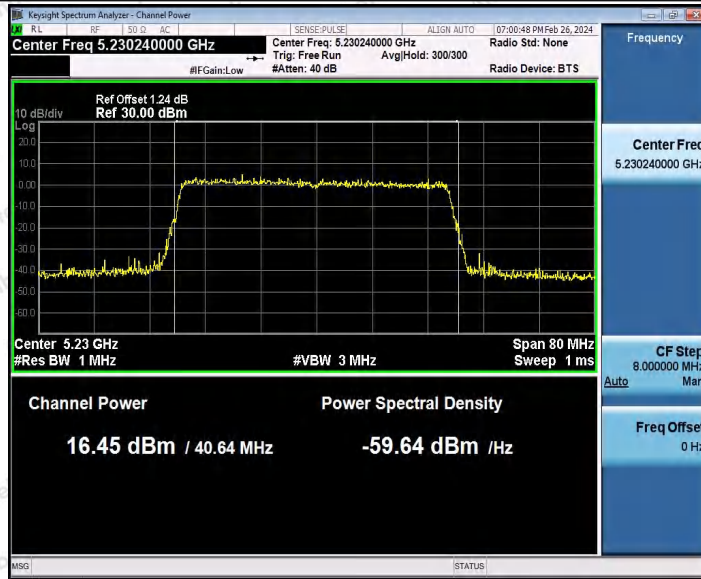

11AX40SISO_Ant1_5270