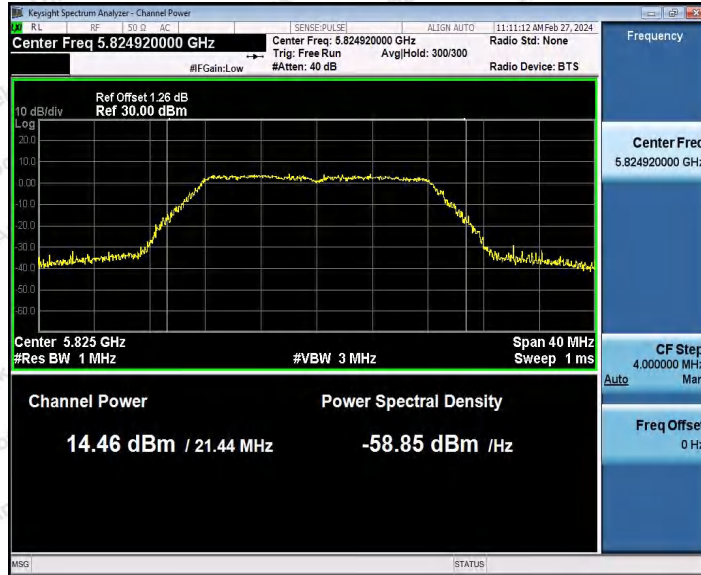

11A_Ant1_5825

11N20SISO_Ant1_5180

Shenzhen Anbotek Compliance Laboratory Limited

Address: 1/F., Building D, Sogood Science and Technology Park, Sanwei Community, Hangcheng Street, Bao'an District, Shenzhen, Guangdong, China.
Tel: (86) 0755-26066440 Fax: (86) 0755-26014772 Email: service@anbotek.com

Hotline: 400-003-0500
www.anbotek.com.cn