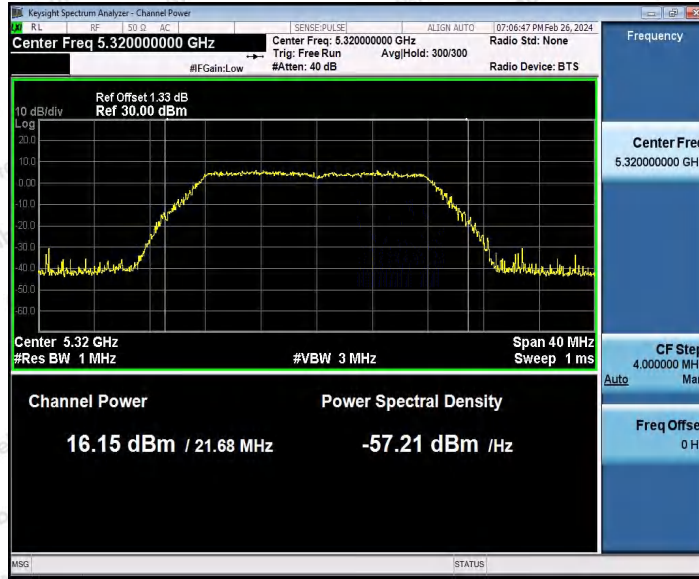

11A_Ant1_5320

11A_Ant1_5500