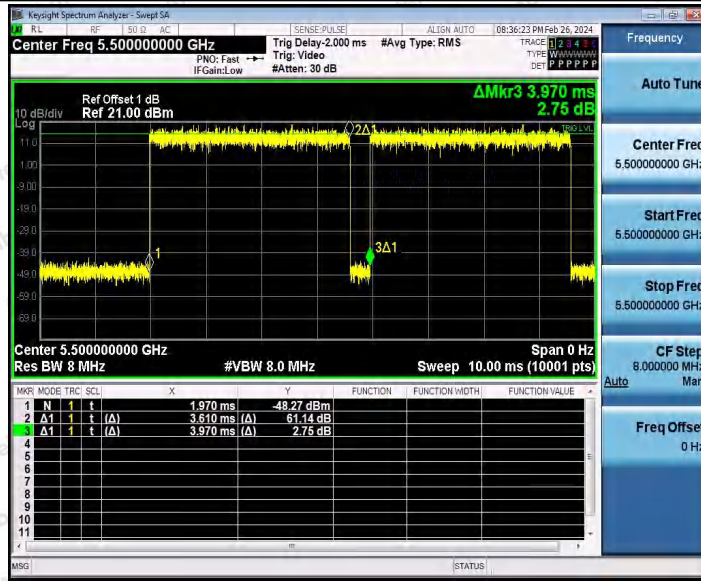

11AX20SISO_Ant1_5500

11AX20SISO_Ant1_5580

11AX20SISO_Ant1_5700

Shenzhen Anbotek Compliance Laboratory Limited

Address: 1/F., Building D, Sogood Science and Technology Park, Sanwei Community, Hangcheng Street, Bao'an District, Shenzhen, Guangdong, China.
 Tel: (86) 0755-26066440 Fax: (86) 0755-26014772 Email: service@anbotek.com