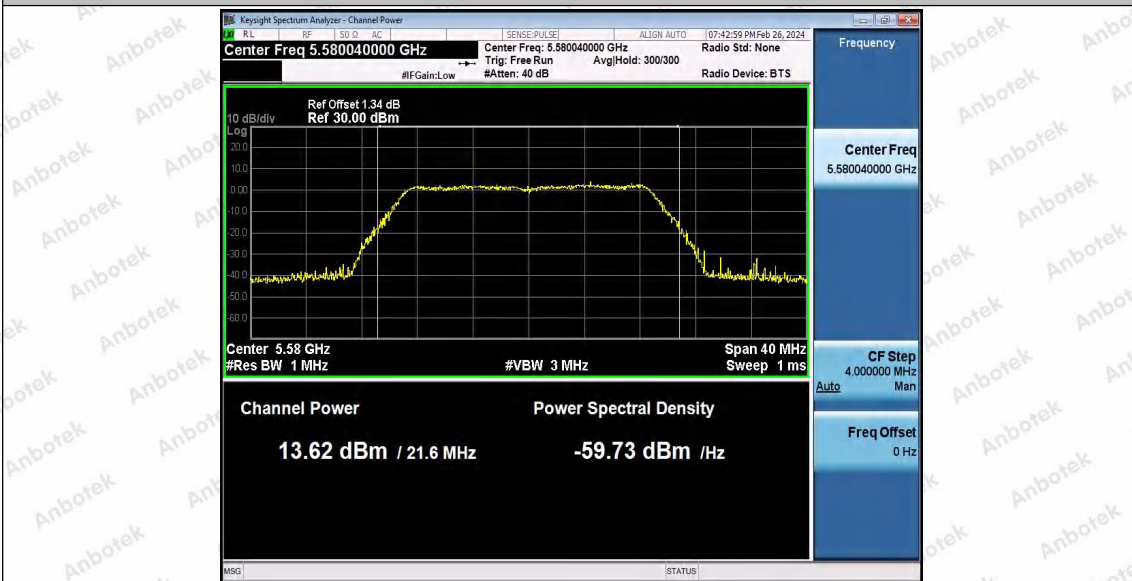

Hotline 400-003-0500
www.anbotek.com.cn

11N20SISO_Ant1_5500

11N20SISO_Ant1_5580

Shenzhen Anbotek Compliance Laboratory Limited

Address: 1/F., Building D, Sogood Science and Technology Park, Sanwei Community, Hangcheng Street, Bao'an District, Shenzhen, Guangdong, China.
Tel: (86) 0755-26066440 Fax: (86) 0755-26014772 Email: service@anbotek.com