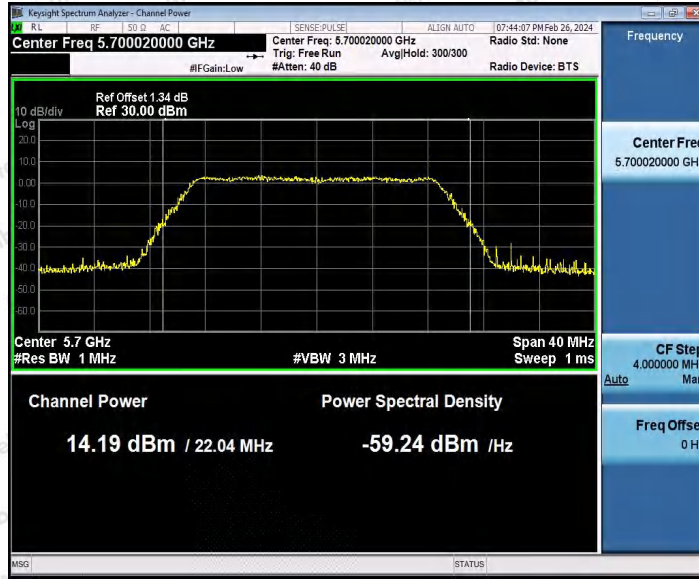

11N20SISO_Ant1_5700