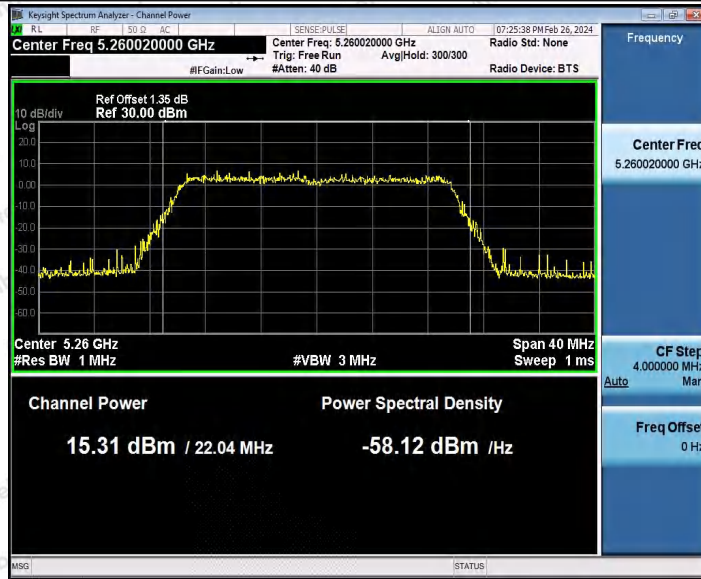

11AX20SISO_Ant1_5300