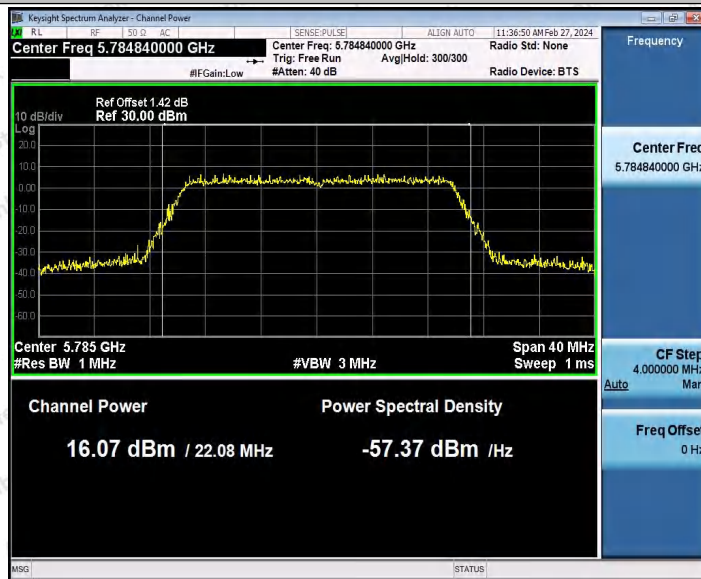

Shenzhen Anbotek Compliance Laboratory Limited

Address: 1/F., Building D, Sogood Science and Technology Park, Sanwei Community, Hangcheng Street, Bao'an District, Shenzhen, Guangdong, China.
Tel: (86) 0755-26066440 Fax: (86) 0755-26014772 Email: service@anbotek.com

Hotline
400-003-0500
www.anbotek.com.cn