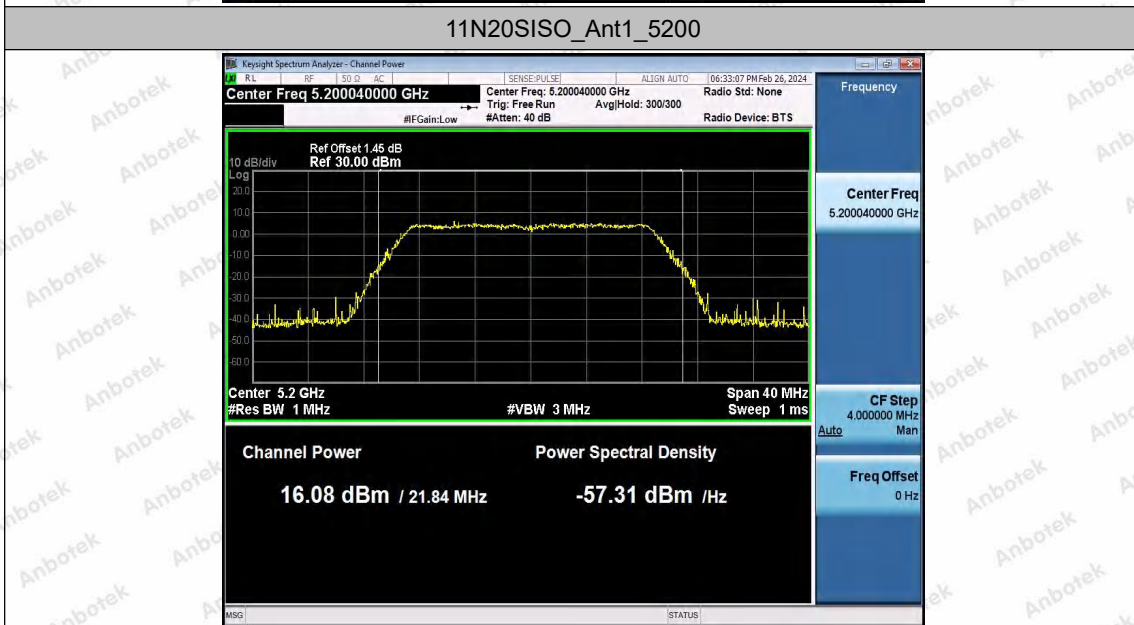

Shenzhen Anbotek Compliance Laboratory Limited

Address: 1/F., Building D, Sogood Science and Technology Park, Sanwei Community, Hangcheng Street, Bao'an District, Shenzhen, Guangdong, China.
Tel: (86) 0755-26066440 Fax: (86) 0755-26014772 Email: service@anbotek.com

Hotline
400-003-0500
www.anbotek.com.cn