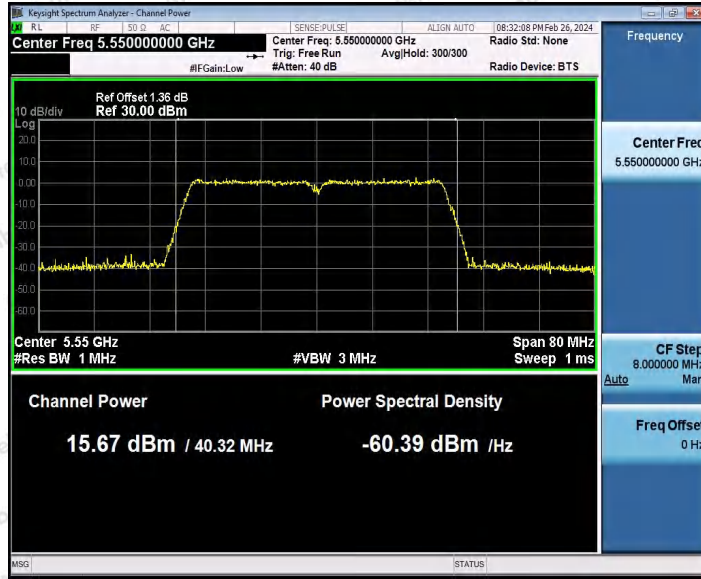

11AC40SISO_Ant1_5550