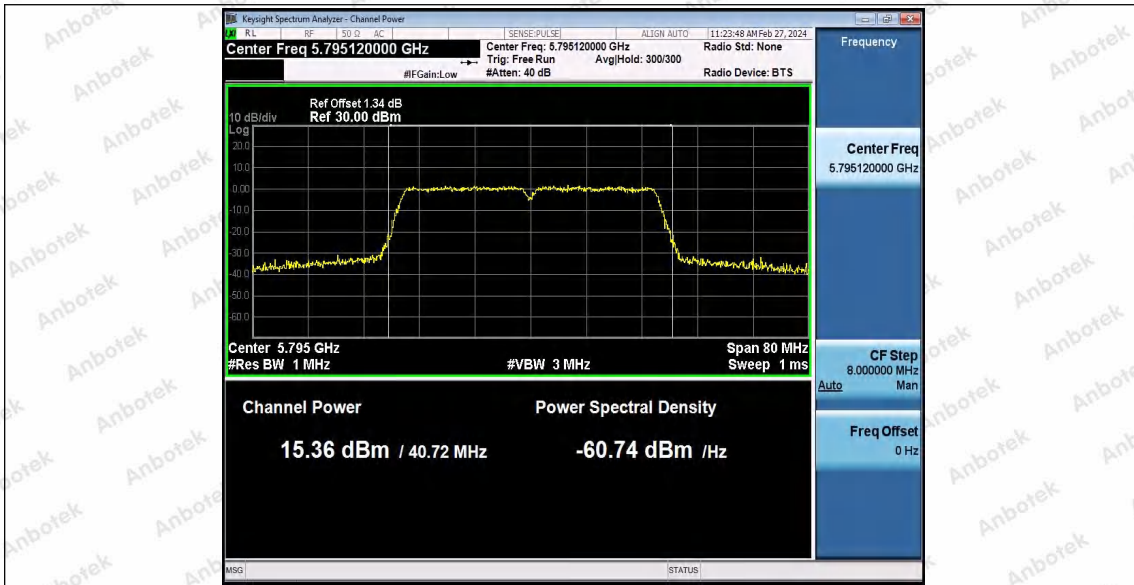

Shenzhen Anbotek Compliance Laboratory Limited

Address: 1/F., Building D, Sogood Science and Technology Park, Sanwei Community, Hangcheng Street, Bao'an District, Shenzhen, Guangdong, China.
Tel: (86) 0755-26066440 Fax: (86) 0755-26014772 Email: service@anbotek.com

Hotline: 400-003-0500
www.anbotek.com.cn