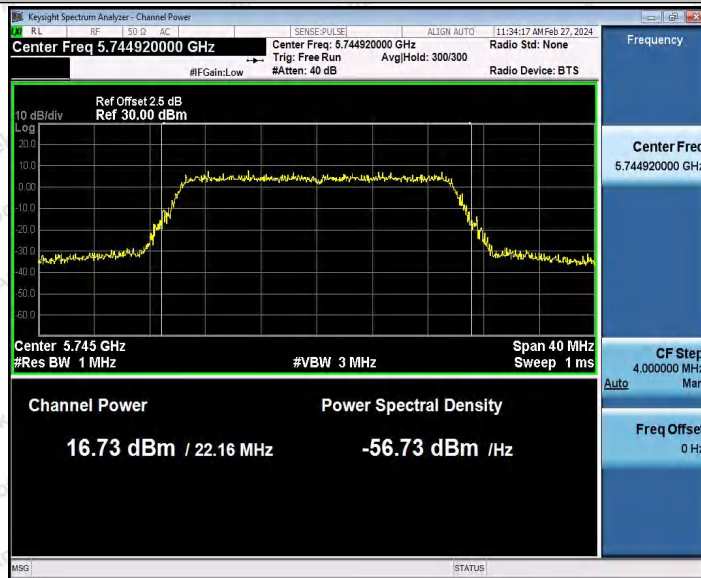

11AX20SISO_Ant1_5785