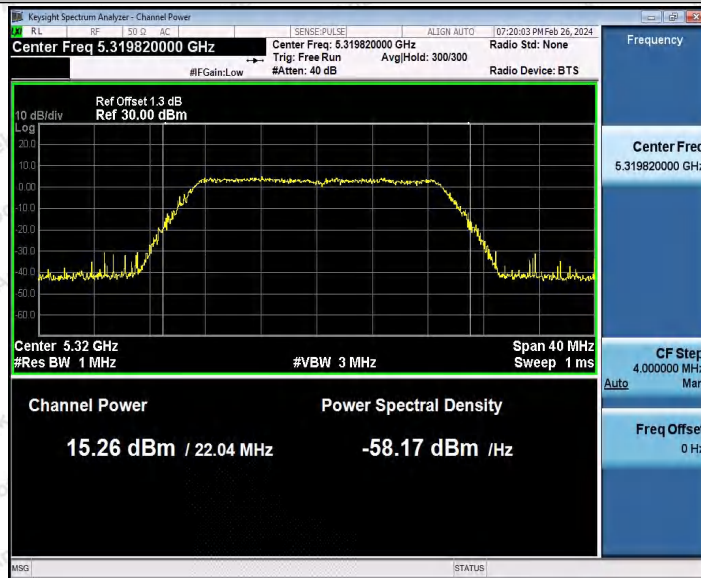

11AC20SISO_Ant1_5500