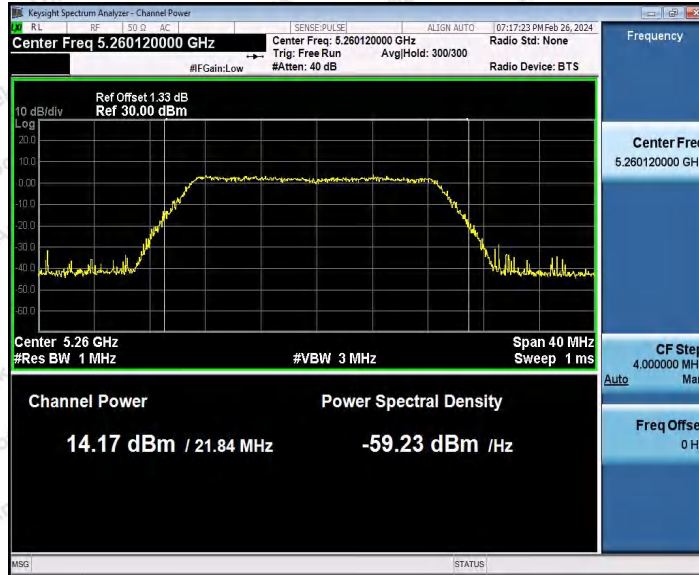

11AC20SISO_Ant1_5260

11AC20SISO_Ant1_5300

Shenzhen Anbotek Compliance Laboratory Limited

Address: 1/F., Building D, Sogood Science and Technology Park, Sanwei Community, Hangcheng Street, Bao'an District, Shenzhen, Guangdong, China.
Tel: (86) 0755-26066440 Fax: (86) 0755-26014772 Email: service@anbotek.com

Hotline: 400-003-0500
www.anbotek.com.cn