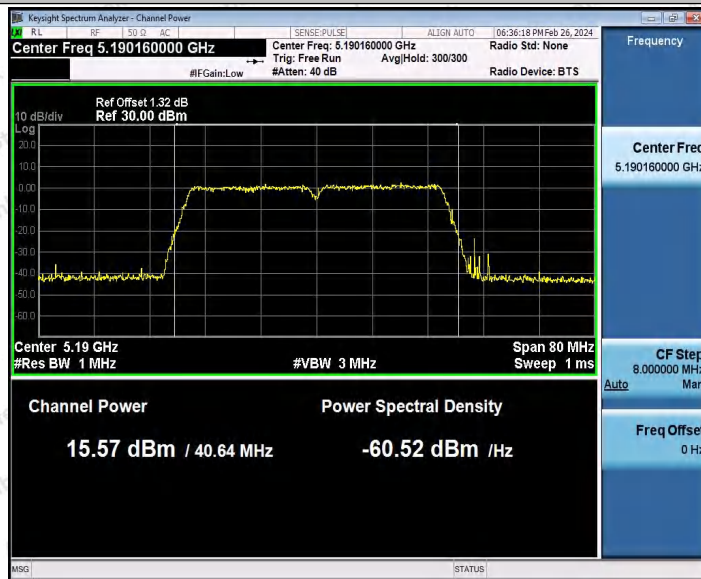

Hotline
 400-003-0500
 www.anbotek.com.cn

11N20SISO_Ant1_5825

11N40SISO_Ant1_5190

Shenzhen Anbotek Compliance Laboratory Limited

Address: 1/F., Building D, Sogood Science and Technology Park, Sanwei Community, Hangcheng Street, Bao'an District, Shenzhen, Guangdong, China.
Tel: (86) 0755-26066440 Fax: (86) 0755-26014772 Email: service@anbotek.com