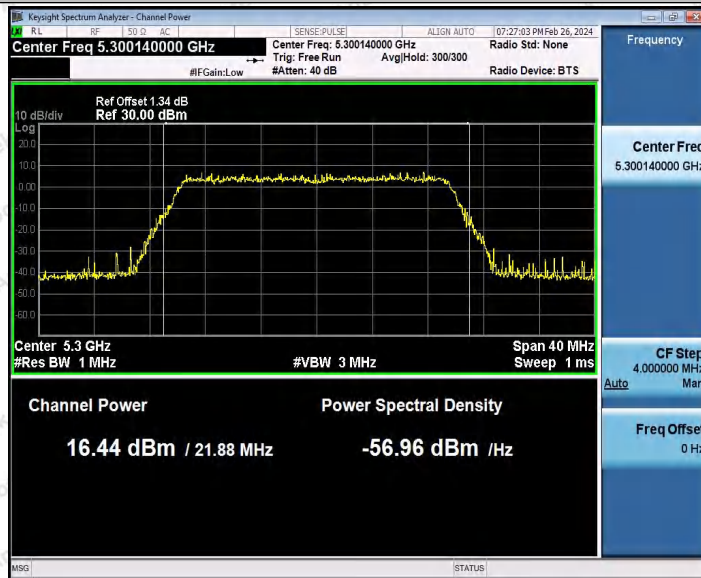

11AX20SISO_Ant1_5320