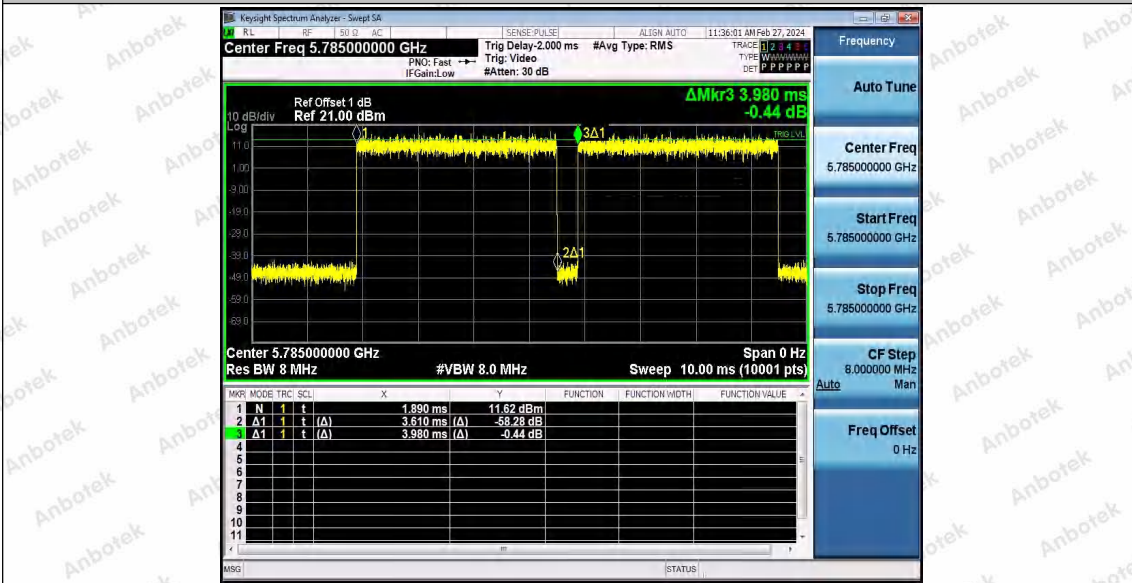

Hotline
 400-003-0500
 www.anbotek.com.cn

11AX20SISO_Ant1_5745

11AX20SISO_Ant1_5785

Shenzhen Anbotek Compliance Laboratory Limited

Address: 1/F., Building D, Sogood Science and Technology Park, Sanwei Community, Hangcheng Street, Bao'an District, Shenzhen, Guangdong, China.
 Tel: (86) 0755-26066440 Fax: (86) 0755-26014772 Email: service@anbotek.com