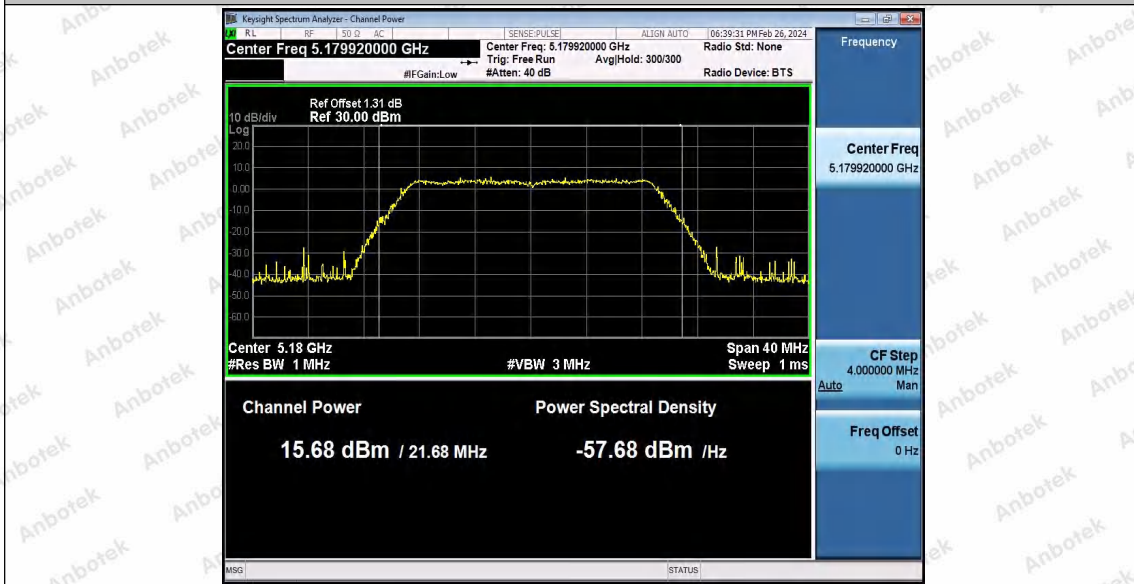

Shenzhen Anbotek Compliance Laboratory Limited

Address: 1/F., Building D, Sogood Science and Technology Park, Sanwei Community, Hangcheng Street, Bao'an District, Shenzhen, Guangdong, China.
Tel: (86) 0755-26066440 Fax: (86) 0755-26014772 Email: service@anbotek.com

Hotline: 400-003-0500
www.anbotek.com.cn