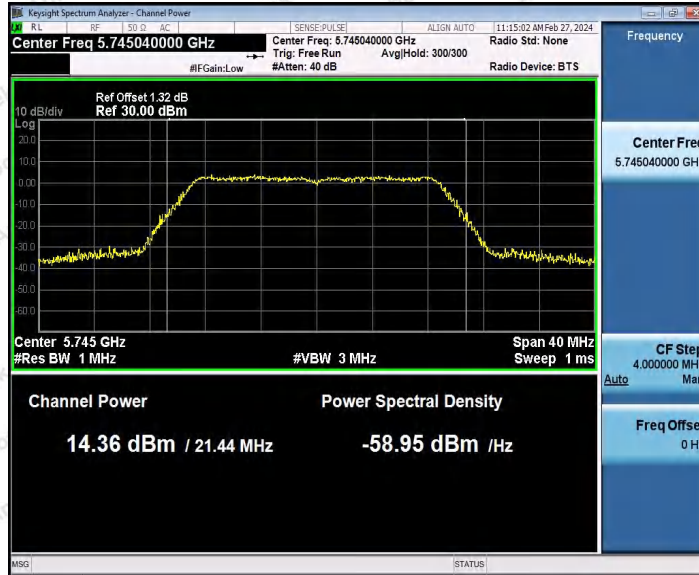

11N20SISO_Ant1_5745

11N20SISO_Ant1_5785

Shenzhen Anbotek Compliance Laboratory Limited

Address: 1/F., Building D, Sogood Science and Technology Park, Sanwei Community, Hangcheng Street, Bao'an District, Shenzhen, Guangdong, China.
Tel: (86) 0755-26066440 Fax: (86) 0755-26014772 Email: service@anbotek.com

Hotline
400-003-0500
www.anbotek.com.cn