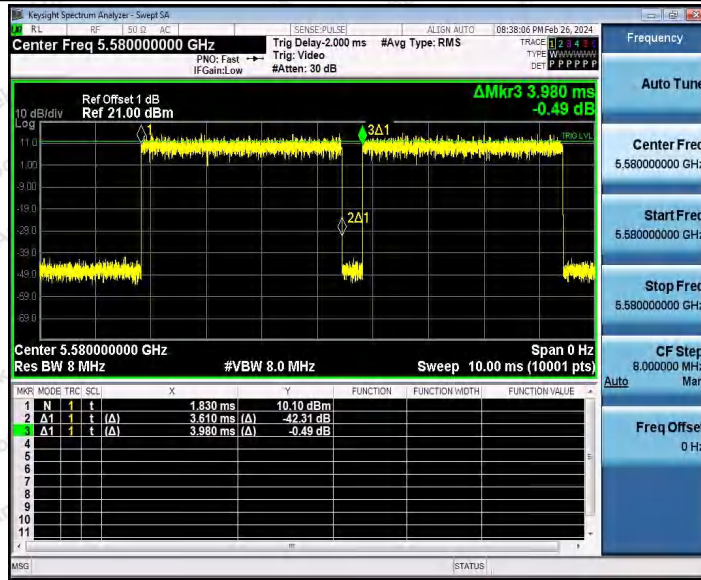

11AX20SISO_Ant1_5500

11AX20SISO_Ant1_5580

11AX20SISO_Ant1_5700

Shenzhen Anbotek Compliance Laboratory Limited

Address: 1/F., Building D, Sogood Science and Technology Park, Sanwei Community, Hangcheng Street, Bao'an District, Shenzhen, Guangdong, China.
 Tel: (86) 0755-26066440 Fax: (86) 0755-26014772 Email: service@anbotek.com