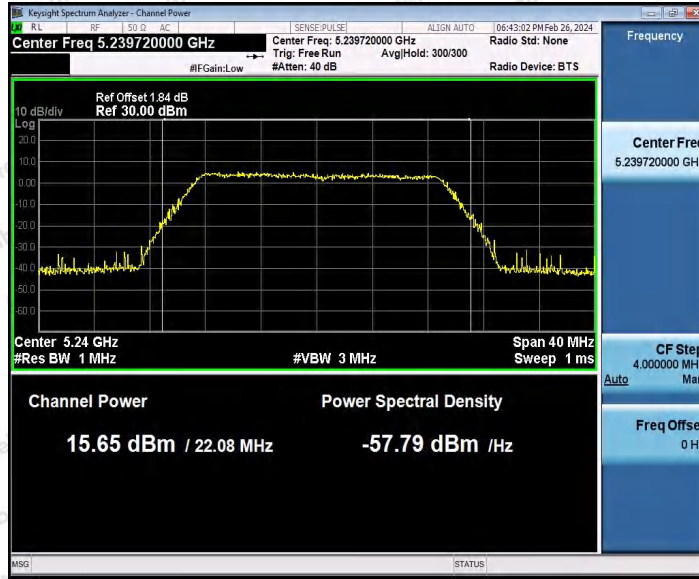

11AC20SISO_Ant1_5240