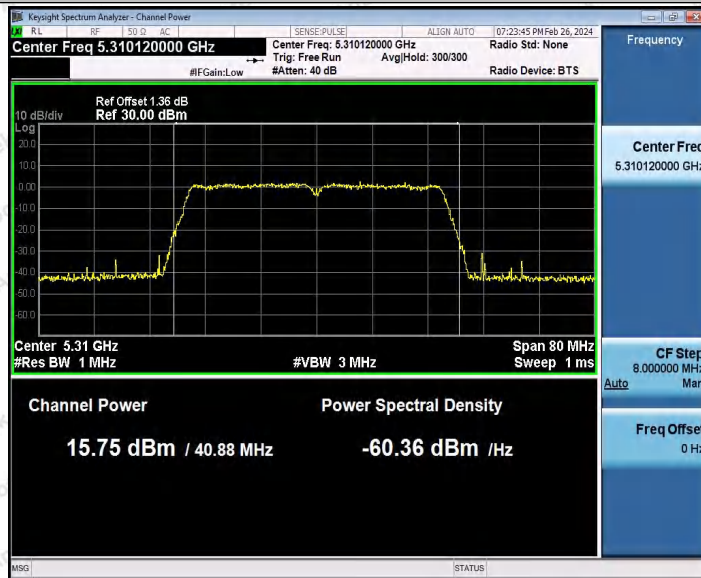

11AC40SISO_Ant1_5510