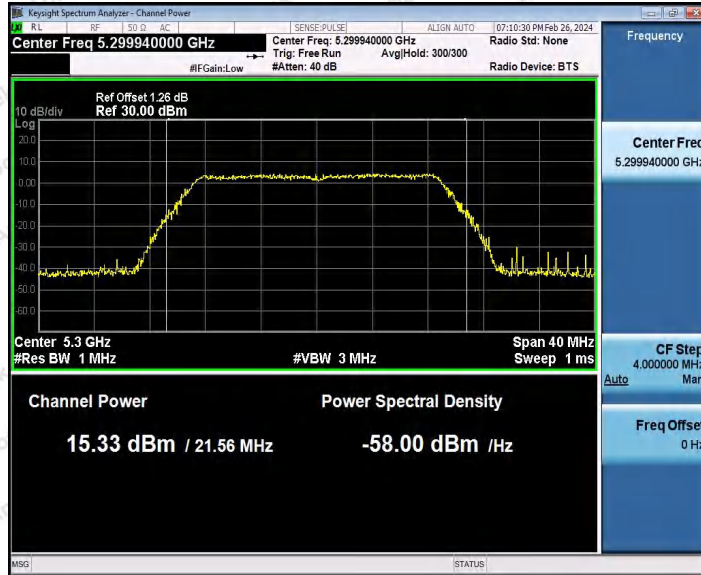

11N20SISO_Ant1_5300

11N20SISO_Ant1_5320

Shenzhen Anbotek Compliance Laboratory Limited

Address: 1/F., Building D, Sogood Science and Technology Park, Sanwei Community, Hangcheng Street, Bao'an District, Shenzhen, Guangdong, China.
Tel: (86) 0755-26066440 Fax: (86) 0755-26014772 Email: service@anbotek.com

Hotline 400-003-0500
www.anbotek.com.cn