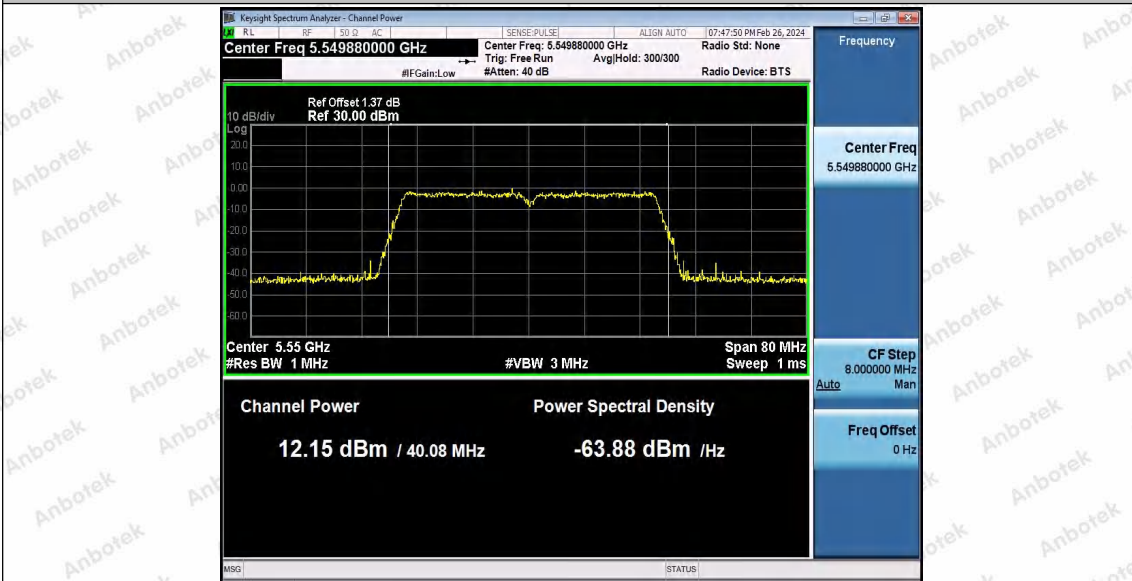

Hotline
400-003-0500
www.anbotek.com.cn

11N40SISO_Ant1_5510

11N40SISO_Ant1_5550

Shenzhen Anbotek Compliance Laboratory Limited

Address: 1/F., Building D, Sogood Science and Technology Park, Sanwei Community, Hangcheng Street, Bao'an District, Shenzhen, Guangdong, China.
 Tel: (86) 0755-26066440 Fax: (86) 0755-26014772 Email: service@anbotek.com