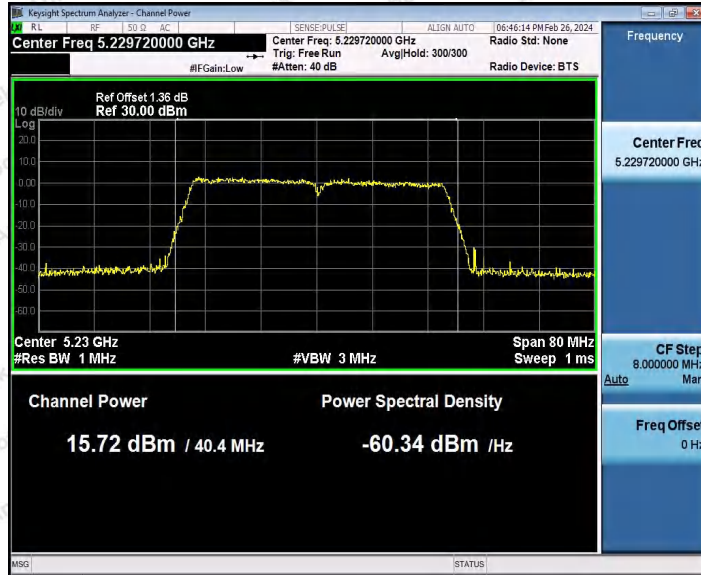

11AC40SISO_Ant1_5230

11AC40SISO_Ant1_5270

Shenzhen Anbotek Compliance Laboratory Limited

Address: 1/F., Building D, Sogood Science and Technology Park, Sanwei Community, Hangcheng Street, Bao'an District, Shenzhen, Guangdong, China.
Tel: (86) 0755-26066440 Fax: (86) 0755-26014772 Email: service@anbotek.com

Hotline
400-003-0500
www.anbotek.com.cn