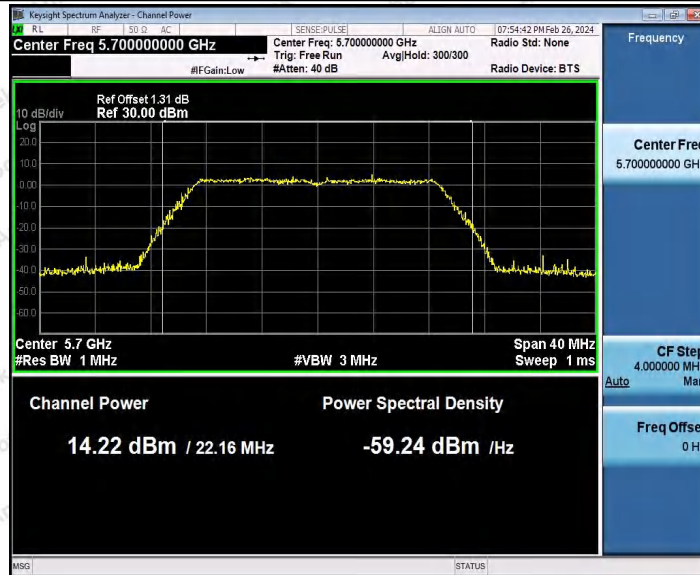

11AC20SISO_Ant1_5700

11AC20SISO_Ant1_5745

Shenzhen Anbotek Compliance Laboratory Limited

Address: 1/F., Building D, Sogood Science and Technology Park, Sanwei Community, Hangcheng Street, Bao'an District, Shenzhen, Guangdong, China.
Tel: (86) 0755-26066440 Fax: (86) 0755-26014772 Email: service@anbotek.com

Hotline
400-003-0500
www.anbotek.com.cn