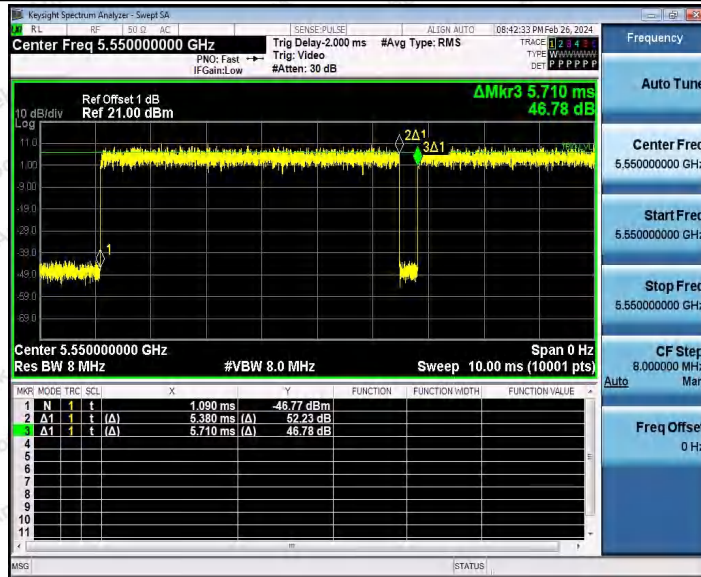

11AX40SISO_Ant1_5550

11AX40SISO_Ant1_5670

Shenzhen Anbotek Compliance Laboratory Limited

Address: 1/F., Building D, Sogood Science and Technology Park, Sanwei Community, Hangcheng Street, Bao'an District, Shenzhen, Guangdong, China.
Tel: (86) 0755-26066440 Fax: (86) 0755-26014772 Email: service@anbotek.com

Hotline 400-003-0500
www.anbotek.com.cn