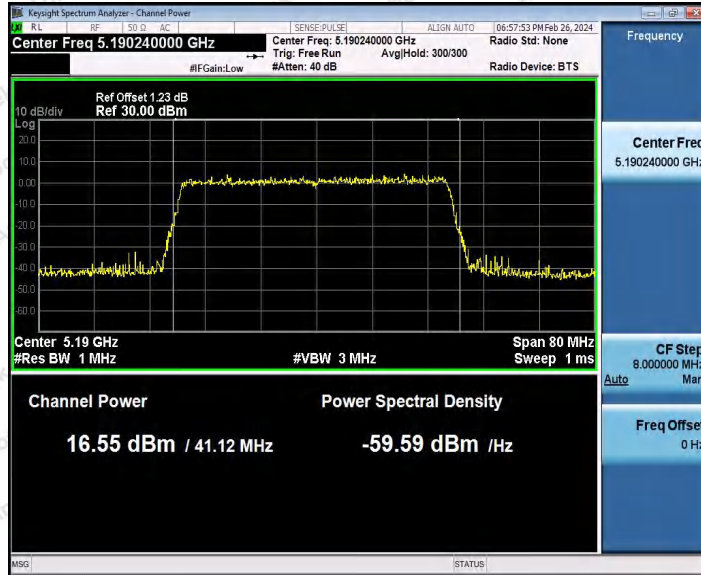

11AX40SISO_Ant1_5190

11AX40SISO_Ant1_5230

Shenzhen Anbotek Compliance Laboratory Limited

Address: 1/F., Building D, Sogood Science and Technology Park, Sanwei Community, Hangcheng Street, Bao'an District, Shenzhen, Guangdong, China.
Tel: (86) 0755-26066440 Fax: (86) 0755-26014772 Email: service@anbotek.com

Hotline
400-003-0500
www.anbotek.com.cn