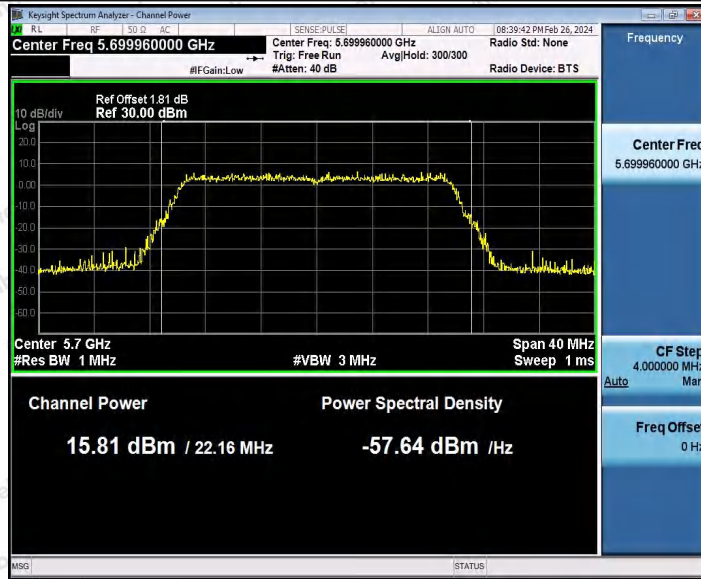

11AX20SISO_Ant1_5745