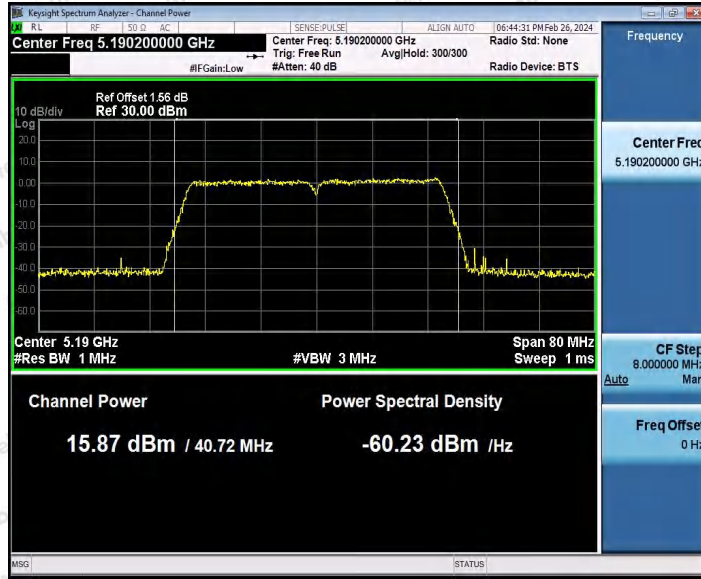

11AC40SISO_Ant1_5190