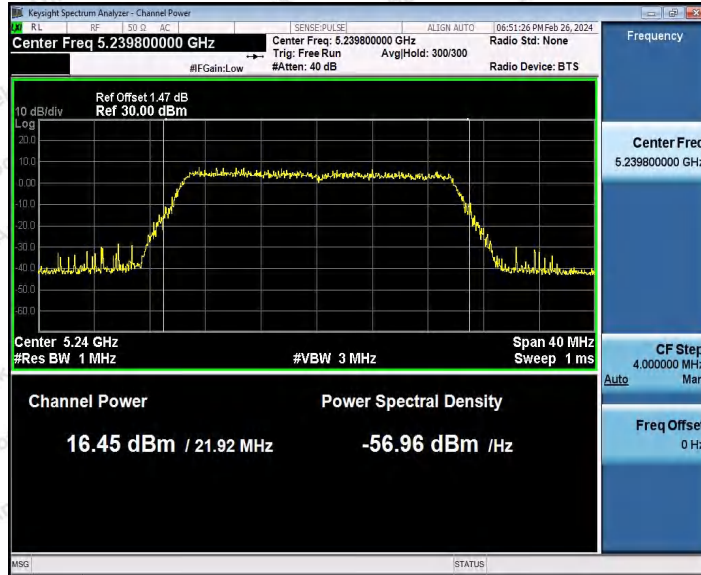

11AX20SISO_Ant1_5240

11AX20SISO_Ant1_5260

Shenzhen Anbotek Compliance Laboratory Limited

Address: 1/F., Building D, Sogood Science and Technology Park, Sanwei Community, Hangcheng Street, Bao'an District, Shenzhen, Guangdong, China.
Tel: (86) 0755-26066440 Fax: (86) 0755-26014772 Email: service@anbotek.com

Hotline
400-003-0500
www.anbotek.com.cn