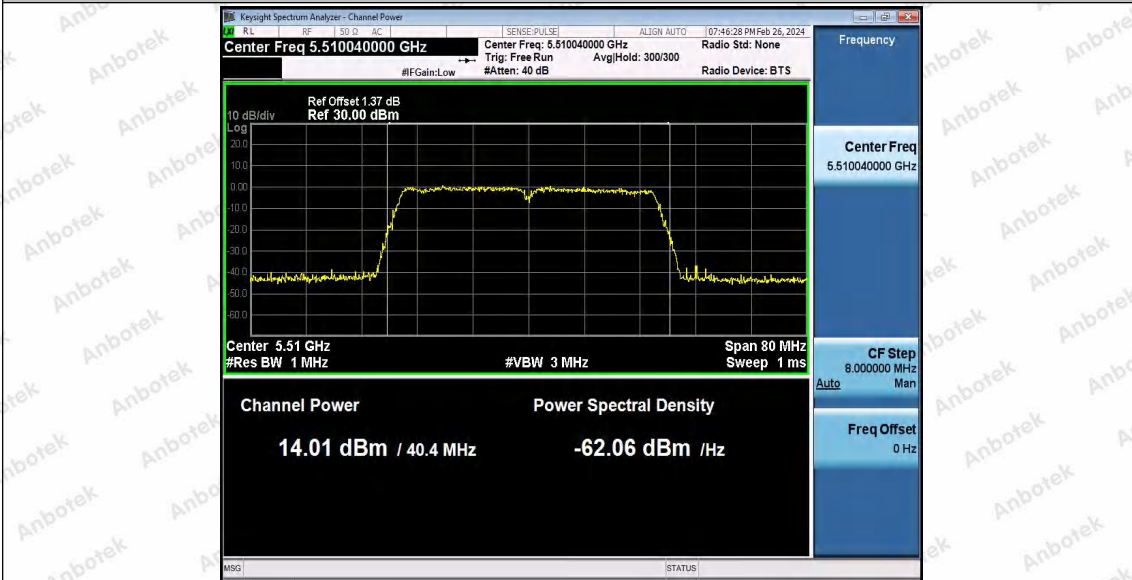

11N40SISO_Ant1_5550