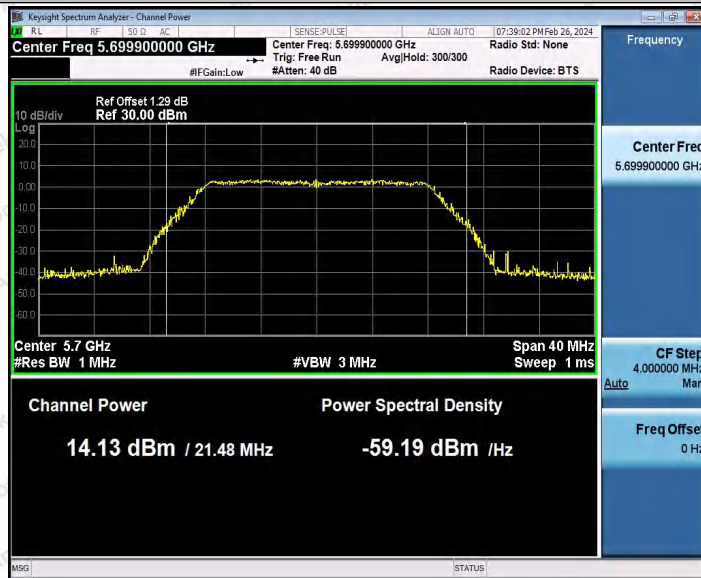

11A_Ant1_5745