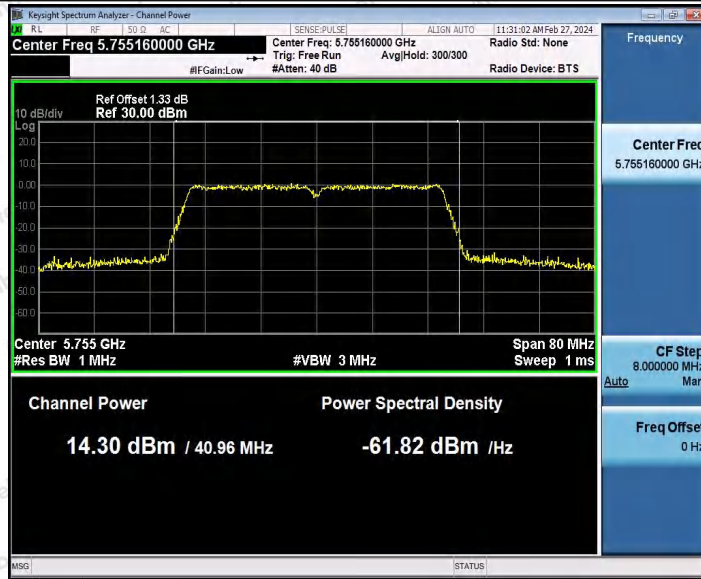

11AC40SISO_Ant1_5795