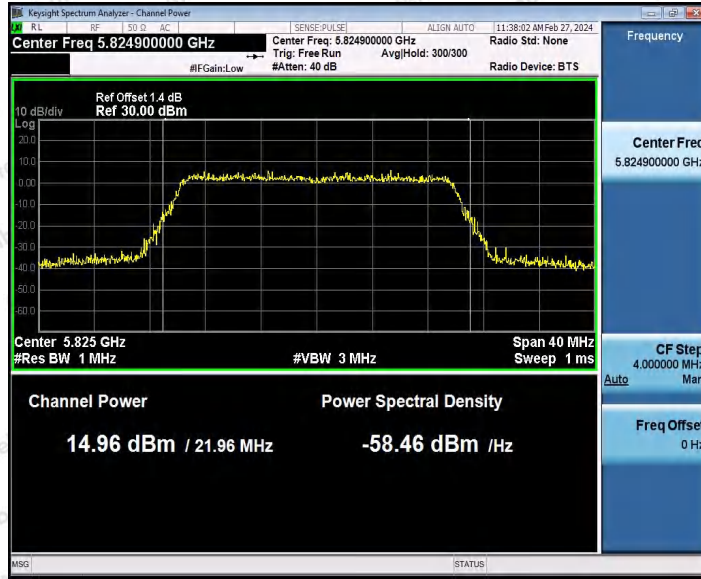

11AX20SISO_Ant1_5825