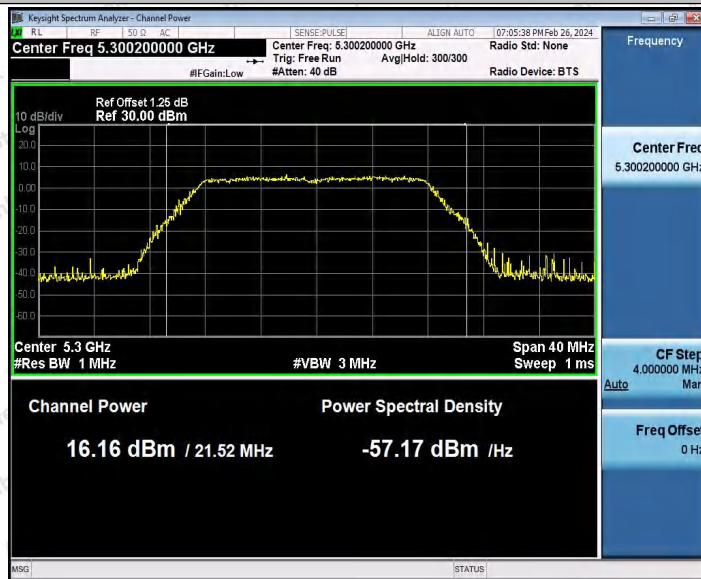

Shenzhen Anbotek Compliance Laboratory Limited

Address: 1/F., Building D, Sogood Science and Technology Park, Sanwei Community, Hangcheng Street, Bao'an District, Shenzhen, Guangdong, China.
Tel: (86) 0755-26066440 Fax: (86) 0755-26014772 Email: service@anbotek.com

Hotline: 400-003-0500
www.anbotek.com.cn