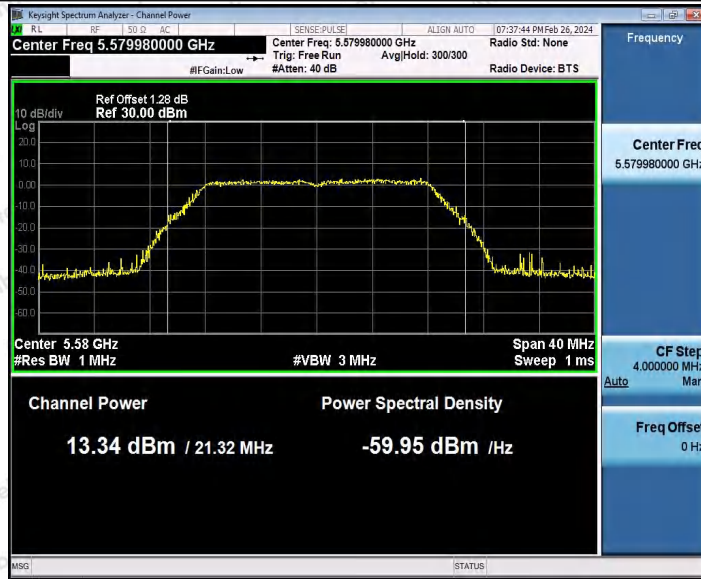

11A_Ant1_5700