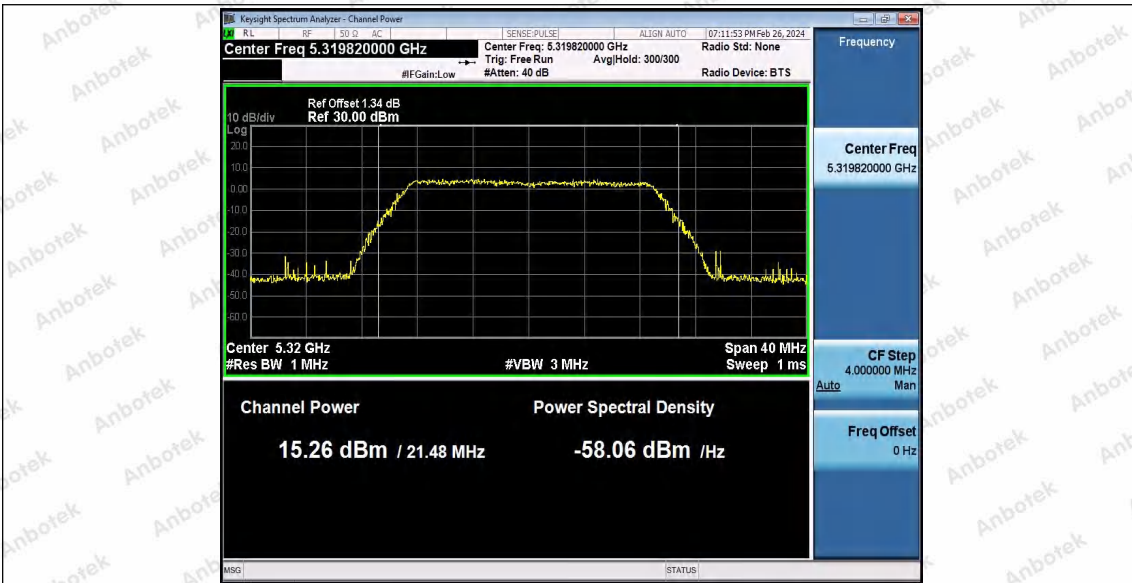

11N20SISO_Ant1_5500