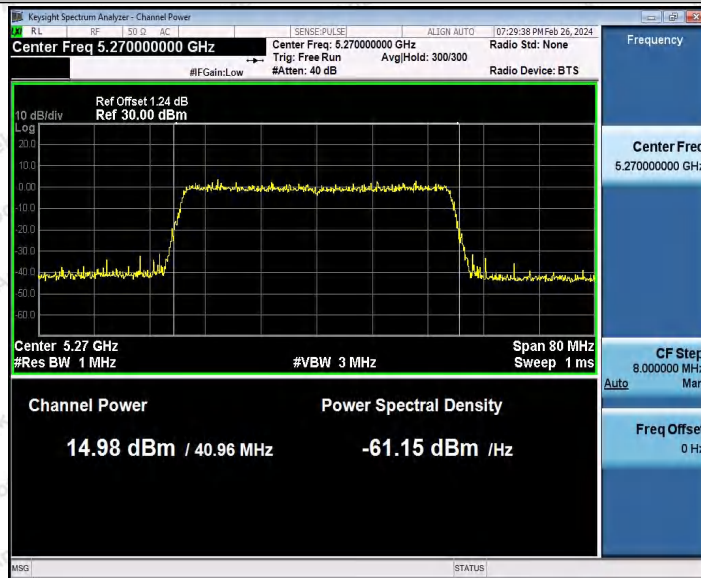

11AX40SISO_Ant1_5310