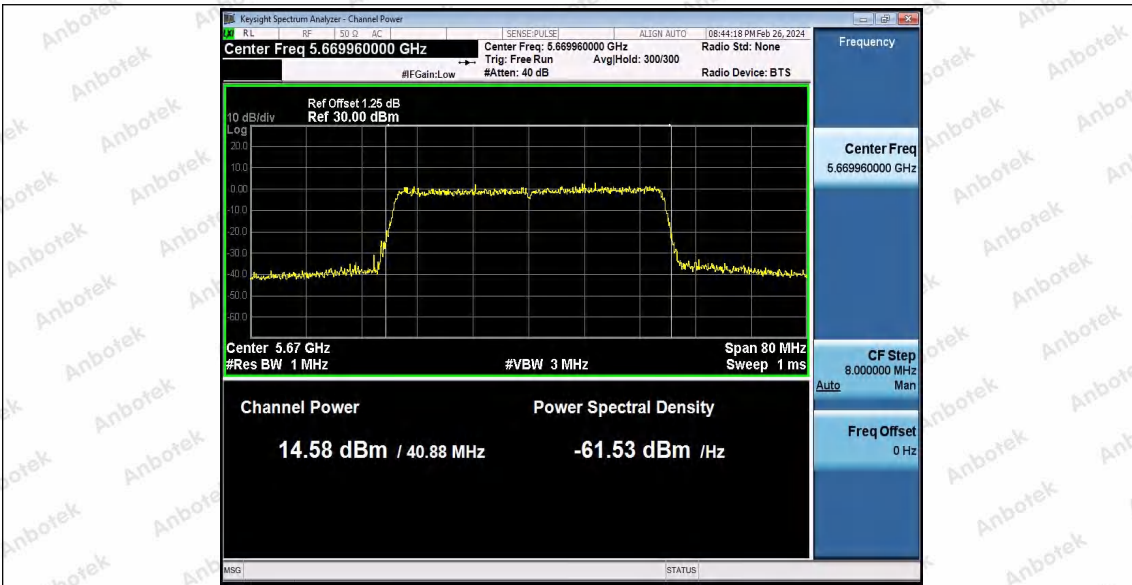

Shenzhen Anbotek Compliance Laboratory Limited

Address: 1/F., Building D, Sogood Science and Technology Park, Sanwei Community, Hangcheng Street, Bao'an District, Shenzhen, Guangdong, China.
Tel: (86) 0755-26066440 Fax: (86) 0755-26014772 Email: service@anbotek.com

Hotline: 400-003-0500
www.anbotek.com.cn