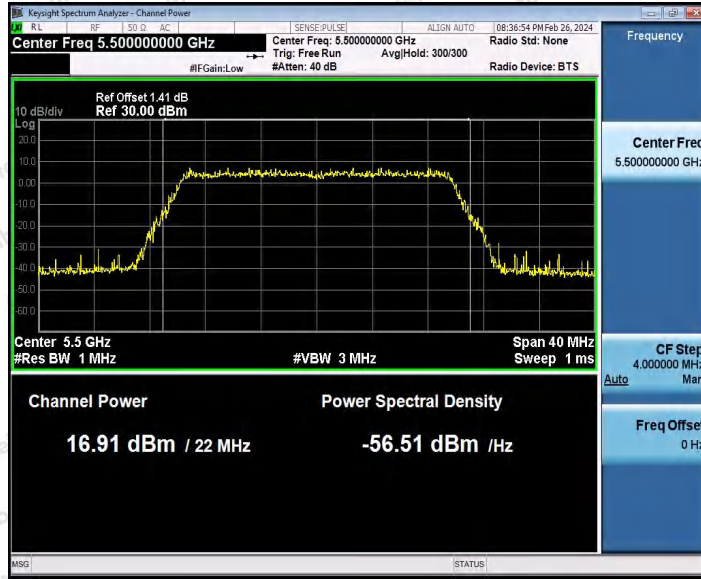

11AX20SISO_Ant1_5500