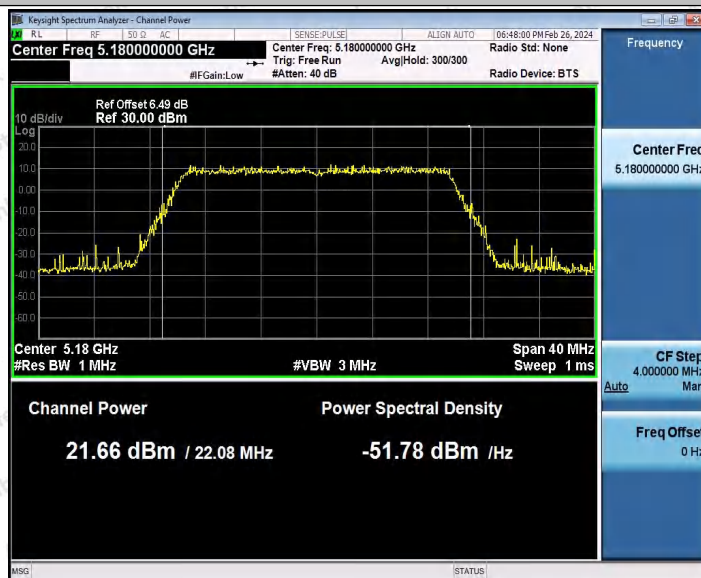

Shenzhen Anbotek Compliance Laboratory Limited

Address: 1/F., Building D, Sogood Science and Technology Park, Sanwei Community, Hangcheng Street, Bao'an District, Shenzhen, Guangdong, China.
Tel: (86) 0755-26066440 Fax: (86) 0755-26014772 Email: service@anbotek.com

Hotline: 400-003-0500
www.anbotek.com.cn