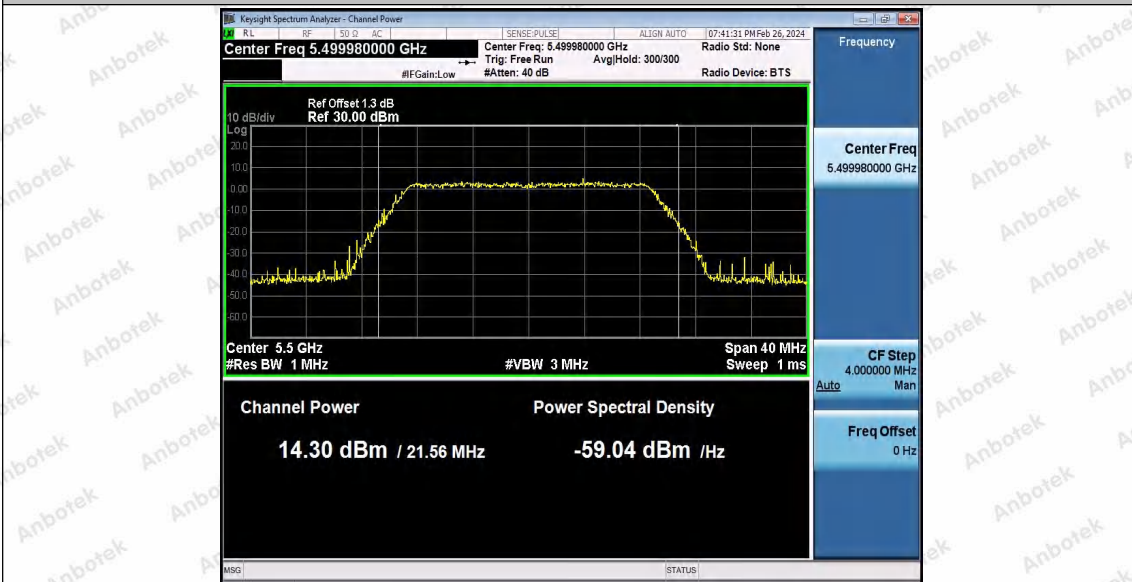

11N20SISO_Ant1_5580