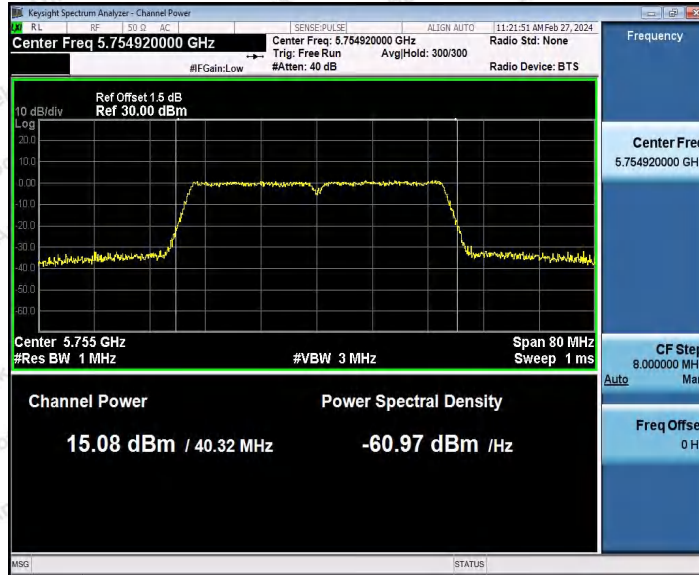

11N40SISO_Ant1_5755

11N40SISO_Ant1_5795

Shenzhen Anbotek Compliance Laboratory Limited

Address: 1/F., Building D, Sogood Science and Technology Park, Sanwei Community, Hangcheng Street, Bao'an District, Shenzhen, Guangdong, China.
Tel: (86) 0755-26066440 Fax: (86) 0755-26014772 Email: service@anbotek.com

Hotline
400-003-0500
www.anbotek.com.cn