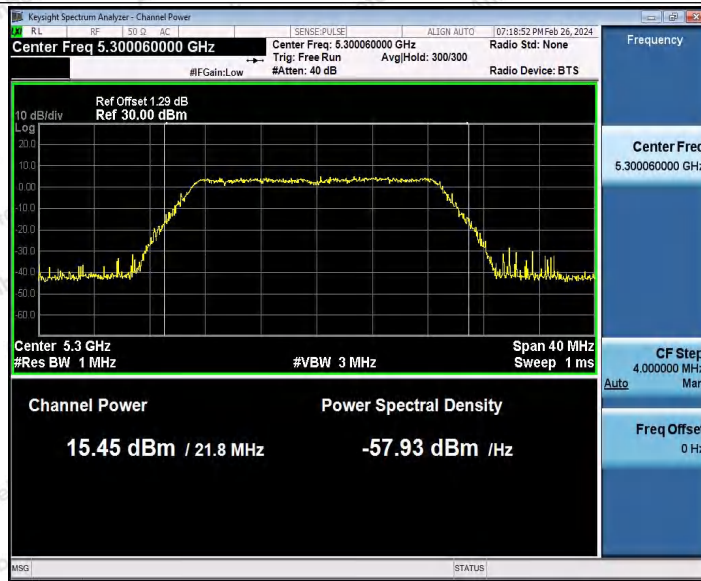

11AC20SISO_Ant1_5320