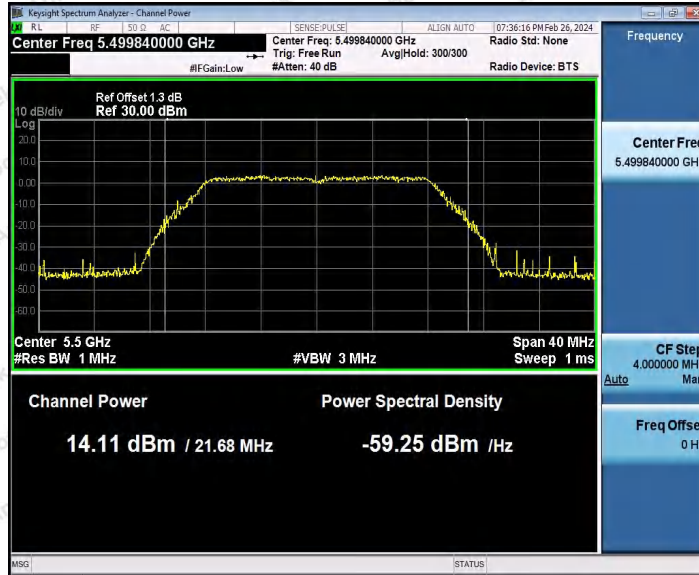

11A_Ant1_5580

Shenzhen Anbotek Compliance Laboratory Limited

Address: 1/F., Building D, Sogood Science and Technology Park, Sanwei Community, Hangcheng Street, Bao'an District, Shenzhen, Guangdong, China.
Tel: (86) 0755-26066440 Fax: (86) 0755-26014772 Email: service@anbotek.com

Hotline
400-003-0500
www.anbotek.com.cn