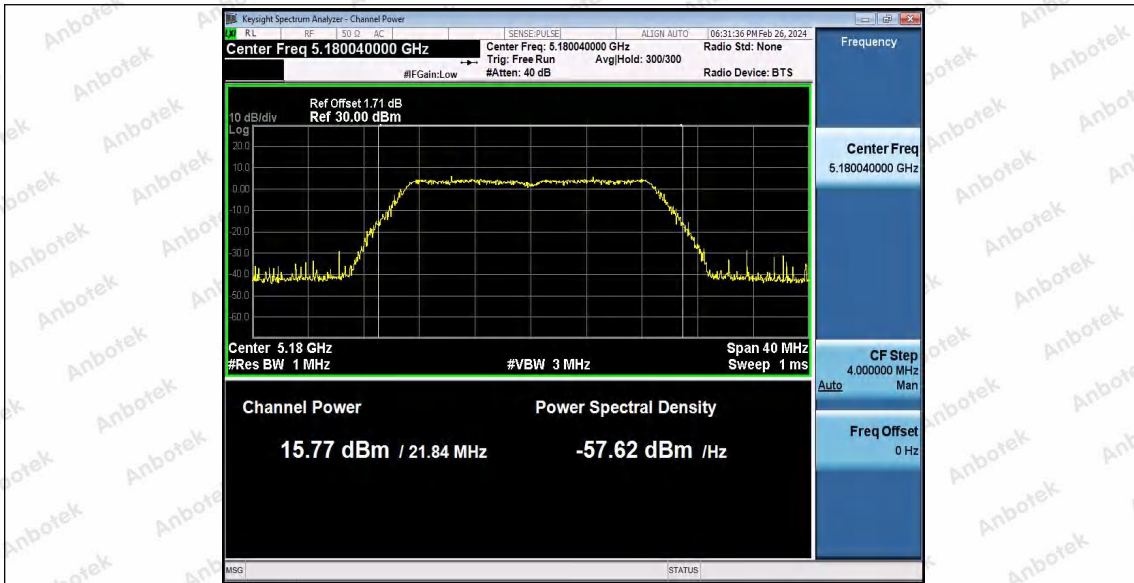

Shenzhen Anbotek Compliance Laboratory Limited

Address: 1/F., Building D, Sogood Science and Technology Park, Sanwei Community, Hangcheng Street, Bao'an District, Shenzhen, Guangdong, China.
Tel: (86) 0755-26066440 Fax: (86) 0755-26014772 Email: service@anbotek.com

Hotline
400-003-0500
www.anbotek.com.cn