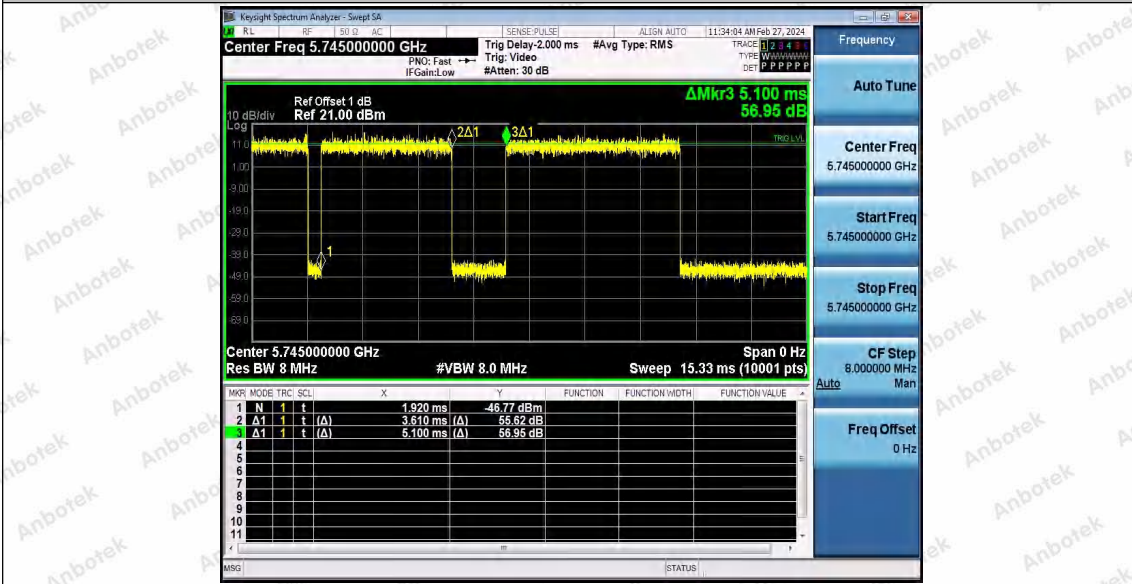

11AX20SISO_Ant1_5785