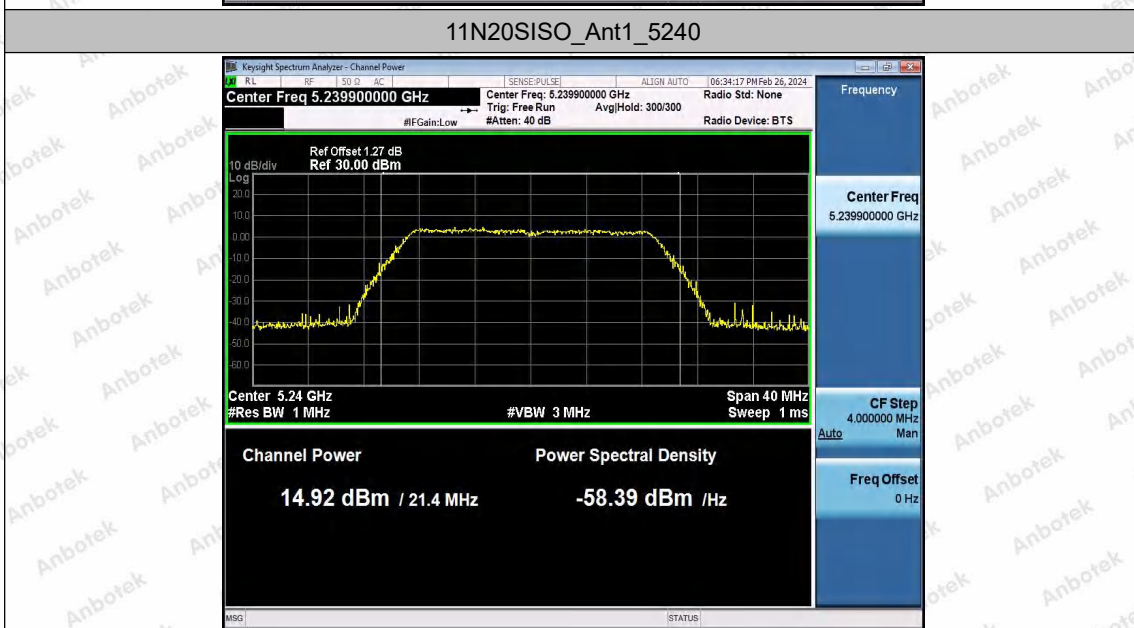

Shenzhen Anbotek Compliance Laboratory Limited

Address: 1/F., Building D, Sogood Science and Technology Park, Sanwei Community, Hangcheng Street, Bao'an District, Shenzhen, Guangdong, China.
Tel: (86) 0755-26066440 Fax: (86) 0755-26014772 Email: service@anbotek.com

Hotline
400-003-0500
www.anbotek.com.cn