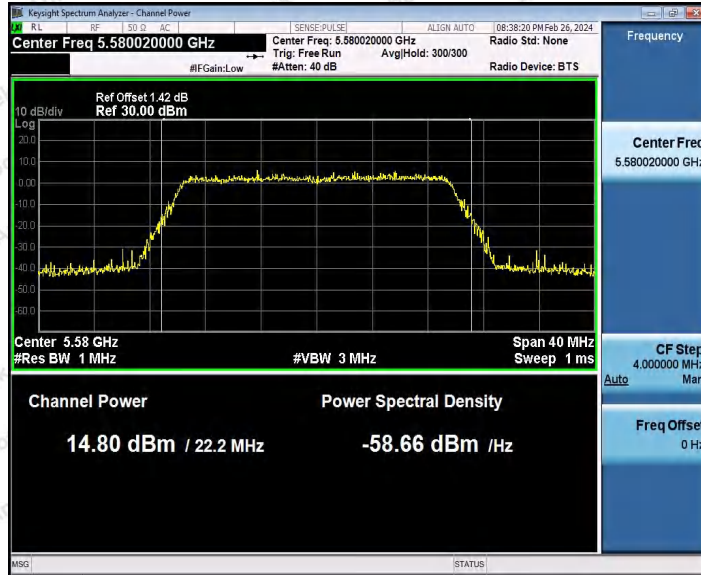

11AX20SISO_Ant1_5580

11AX20SISO_Ant1_5700

Shenzhen Anbotek Compliance Laboratory Limited

Address: 1/F., Building D, Sogood Science and Technology Park, Sanwei Community, Hangcheng Street, Bao'an District, Shenzhen, Guangdong, China.
Tel: (86) 0755-26066440 Fax: (86) 0755-26014772 Email: service@anbotek.com

Hotline
400-003-0500
www.anbotek.com.cn