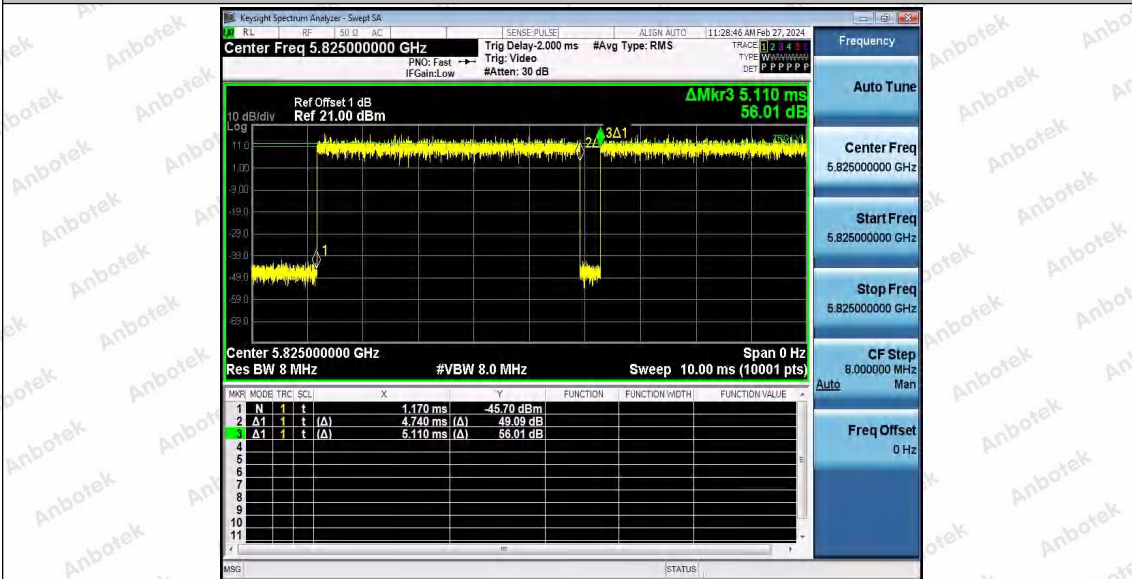

Hotline
 400-003-0500
www.anbotek.com.cn

11AC20SISO_Ant1_5785

11AC20SISO_Ant1_5825

Shenzhen Anbotek Compliance Laboratory Limited

Address: 1/F., Building D, Sogood Science and Technology Park, Sanwei Community, Hangcheng Street, Bao'an District, Shenzhen, Guangdong, China.
 Tel: (86) 0755-26066440 Fax: (86) 0755-26014772 Email: service@anbotek.com