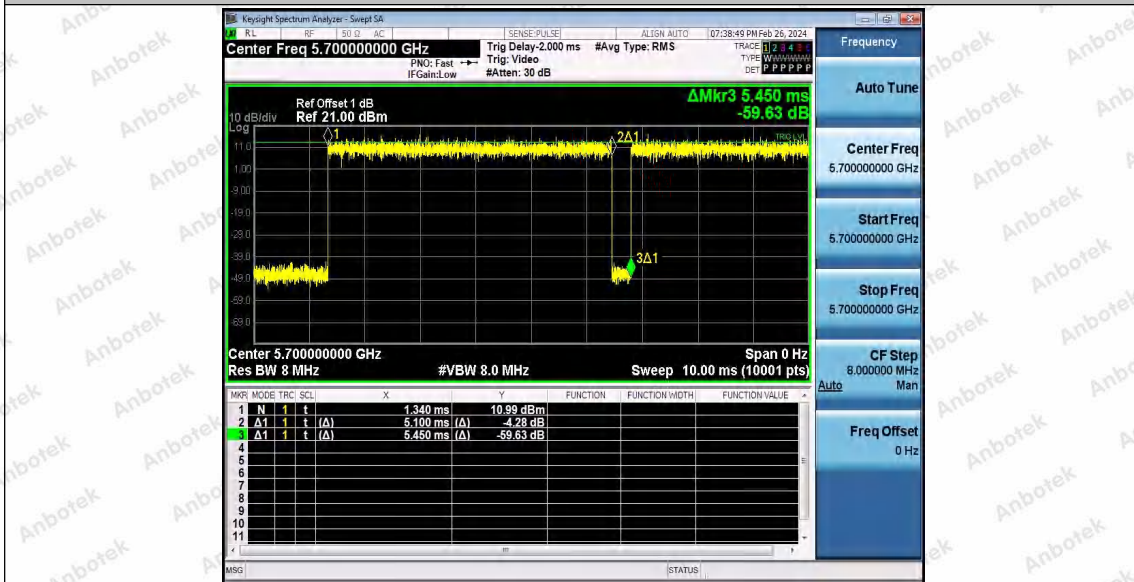

11A_Ant1_5745