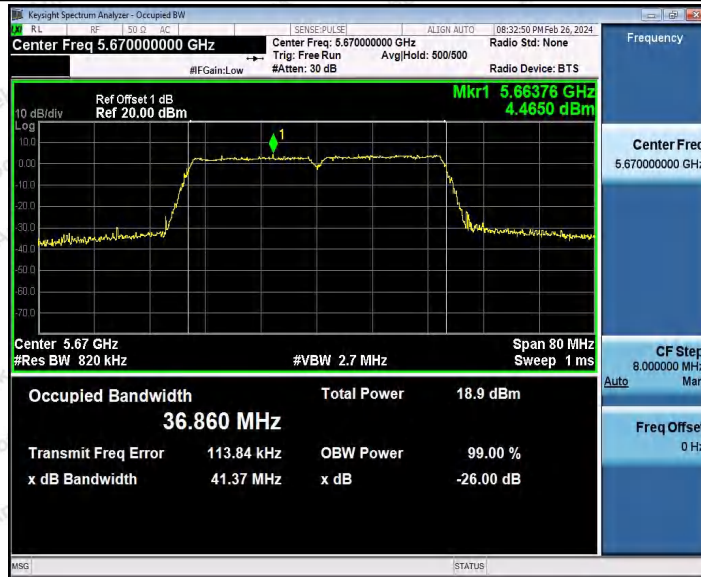

11AC40SISO_Ant1_5670

11AC40SISO_Ant1_5755

Shenzhen Anbotek Compliance Laboratory Limited

Address: 1/F., Building D, Sogood Science and Technology Park, Sanwei Community, Hangcheng Street, Bao'an District, Shenzhen, Guangdong, China.
Tel: (86) 0755-26066440 Fax: (86) 0755-26014772 Email: service@anbotek.com

Hotline: 400-003-0500
www.anbotek.com.cn