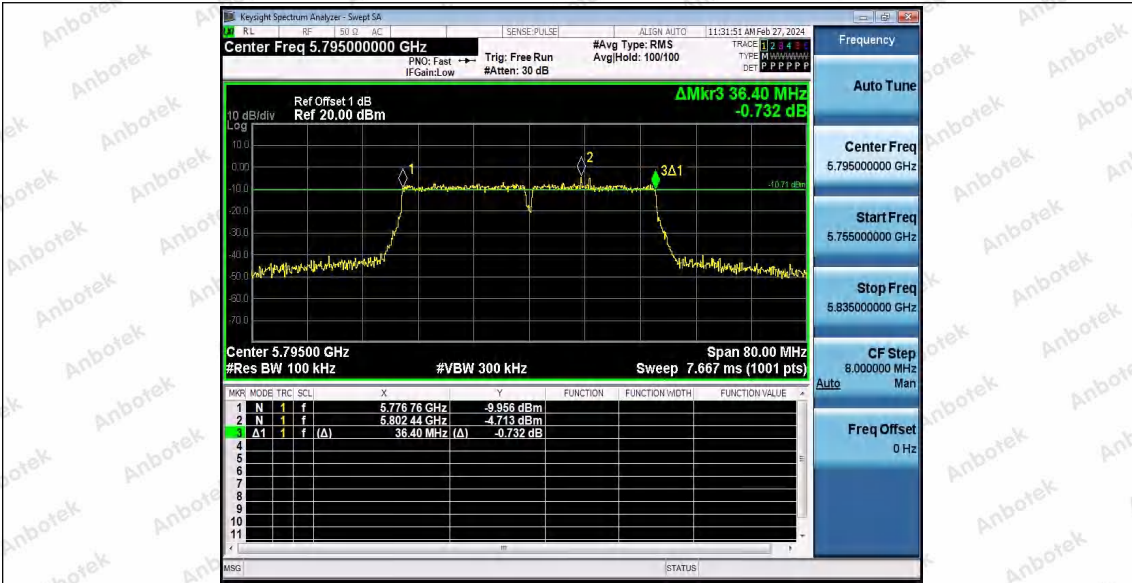

11AX20SISO_Ant1_5745