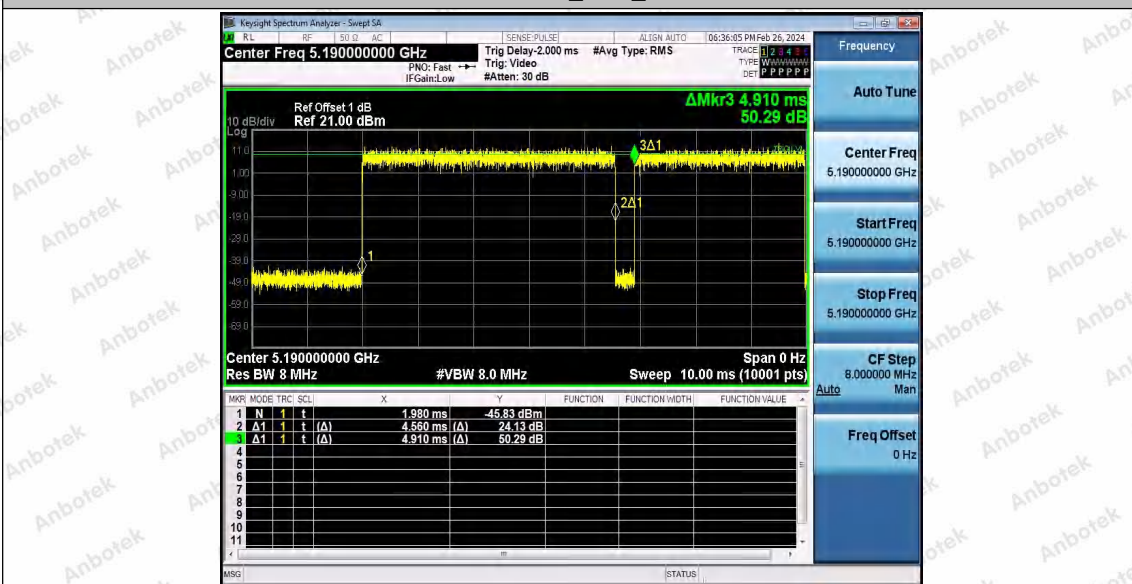

Hotline 400-003-0500
 www.anbotek.com.cn

11N20SISO_Ant1_5825

11N40SISO_Ant1_5190

Shenzhen Anbotek Compliance Laboratory Limited

Address: 1/F., Building D, Sogood Science and Technology Park, Sanwei Community, Hangcheng Street, Bao'an District, Shenzhen, Guangdong, China.
 Tel: (86) 0755-26066440 Fax: (86) 0755-26014772 Email: service@anbotek.com