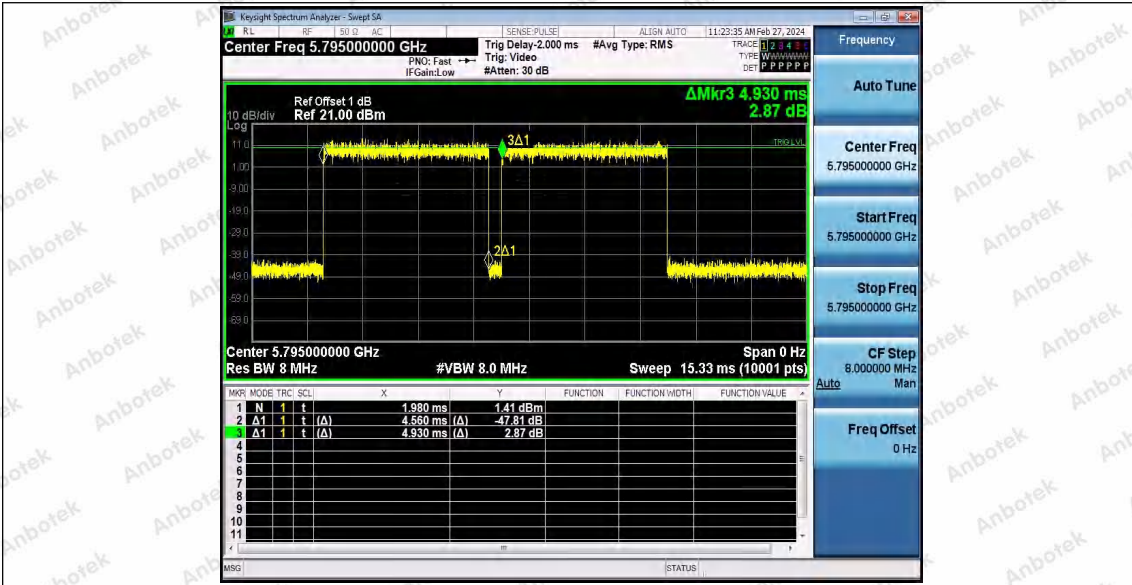

11AC20SISO_Ant1_5180