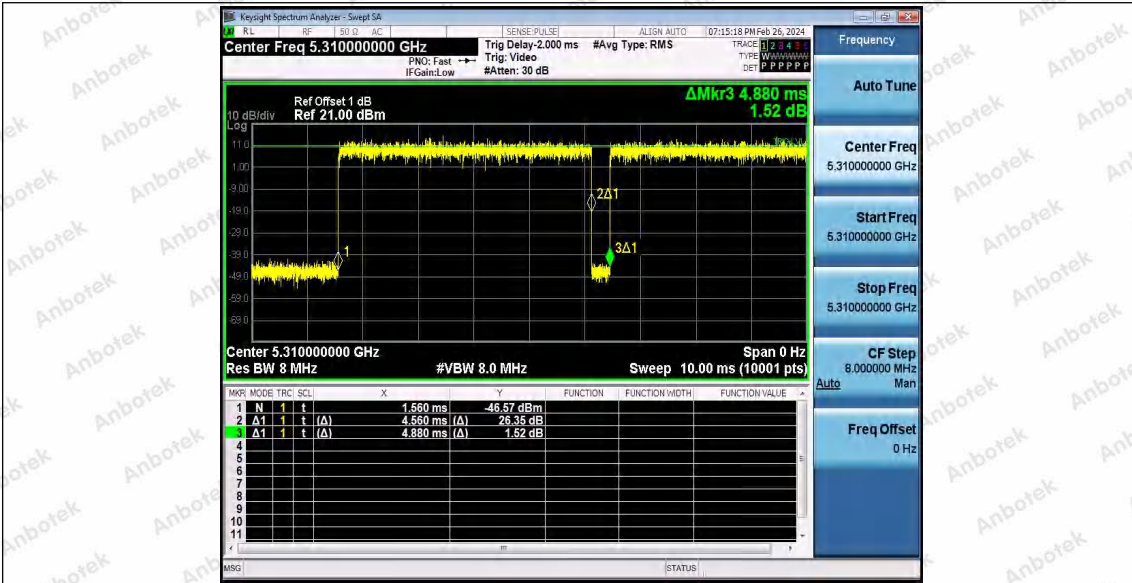

11N40SISO_Ant1_5510