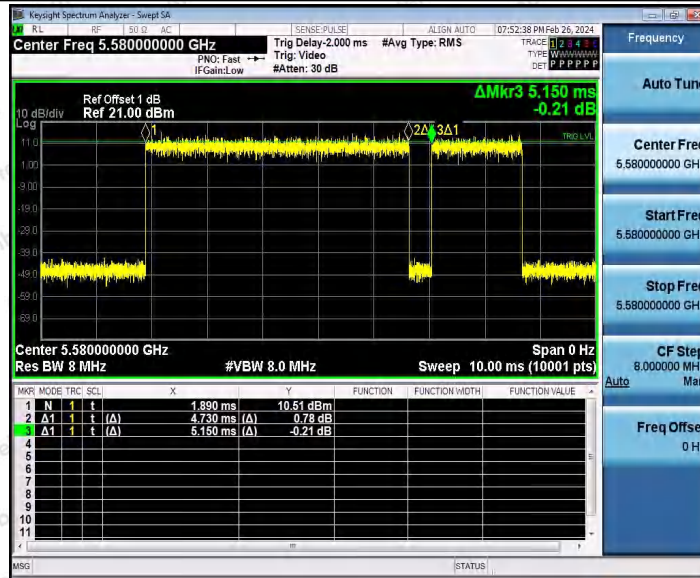

11AC20SISO_Ant1_5700