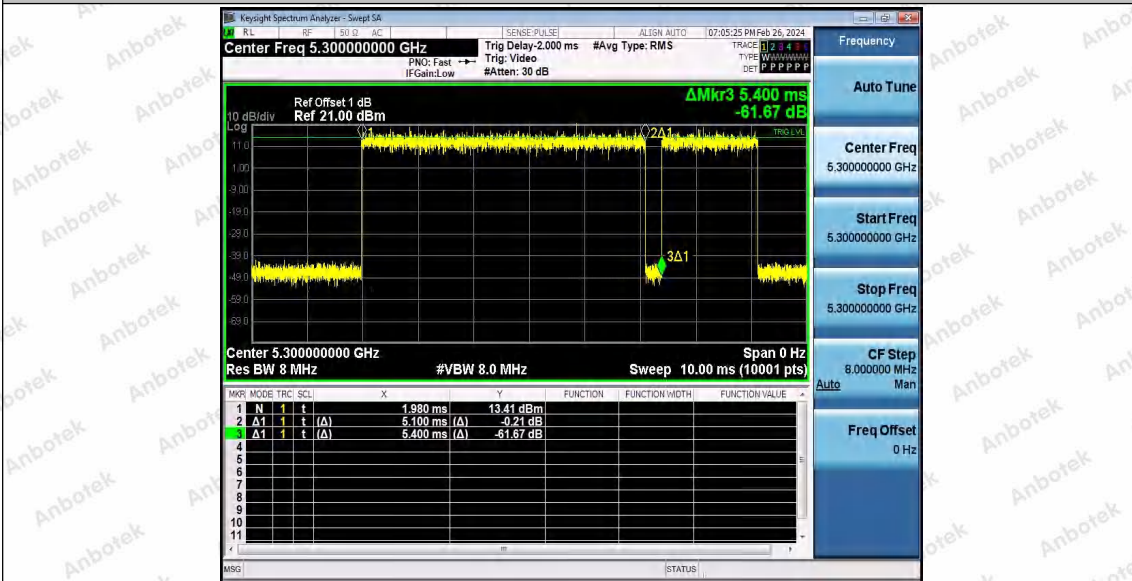

Hotline
400-003-0500
www.anbotek.com.cn

11A_Ant1_5260

11A_Ant1_5300

Shenzhen Anbotek Compliance Laboratory Limited

Address: 1/F., Building D, Sogood Science and Technology Park, Sanwei Community, Hangcheng Street, Bao'an District, Shenzhen, Guangdong, China.
 Tel: (86) 0755-26066440 Fax: (86) 0755-26014772 Email: service@anbotek.com