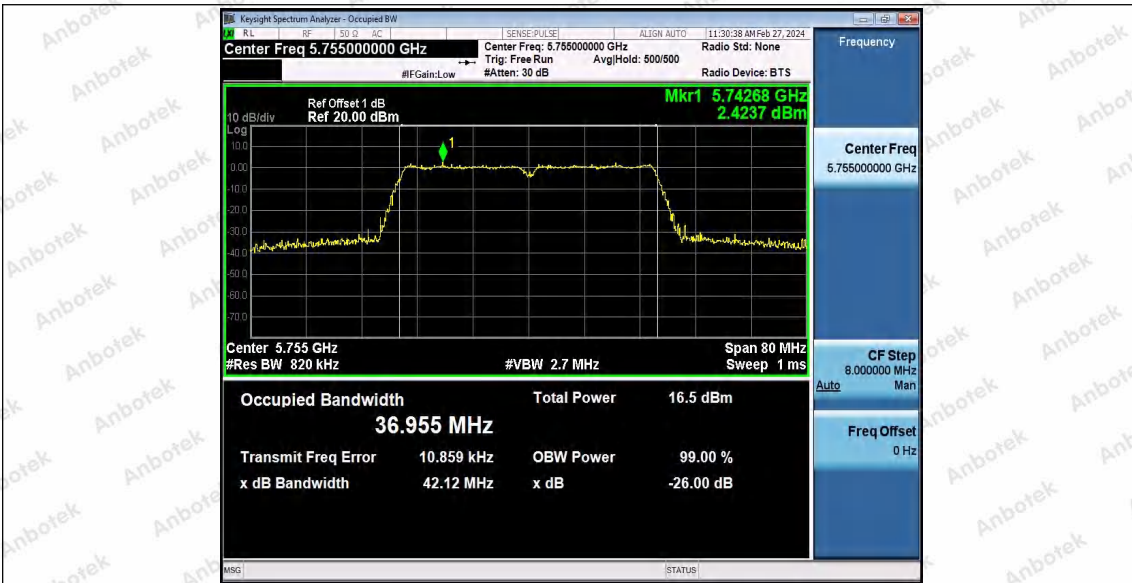

Shenzhen Anbotek Compliance Laboratory Limited

Address: 1/F., Building D, Sogood Science and Technology Park, Sanwei Community, Hangcheng Street, Bao'an District, Shenzhen, Guangdong, China.
Tel: (86) 0755-26066440 Fax: (86) 0755-26014772 Email: service@anbotek.com

Hotline 400-003-0500
www.anbotek.com.cn