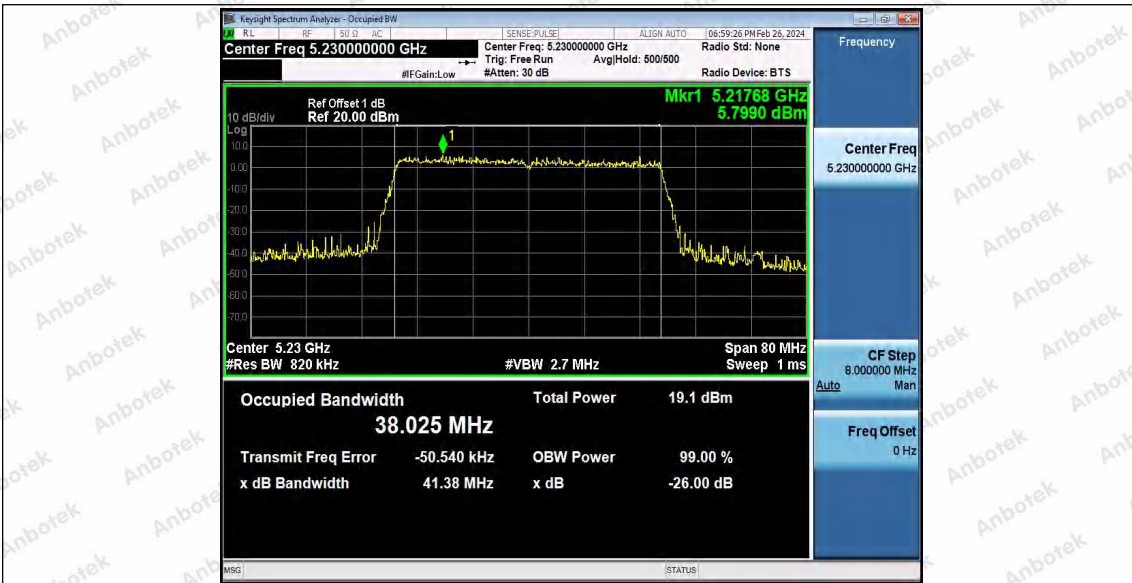

11AX40SISO_Ant1_5270