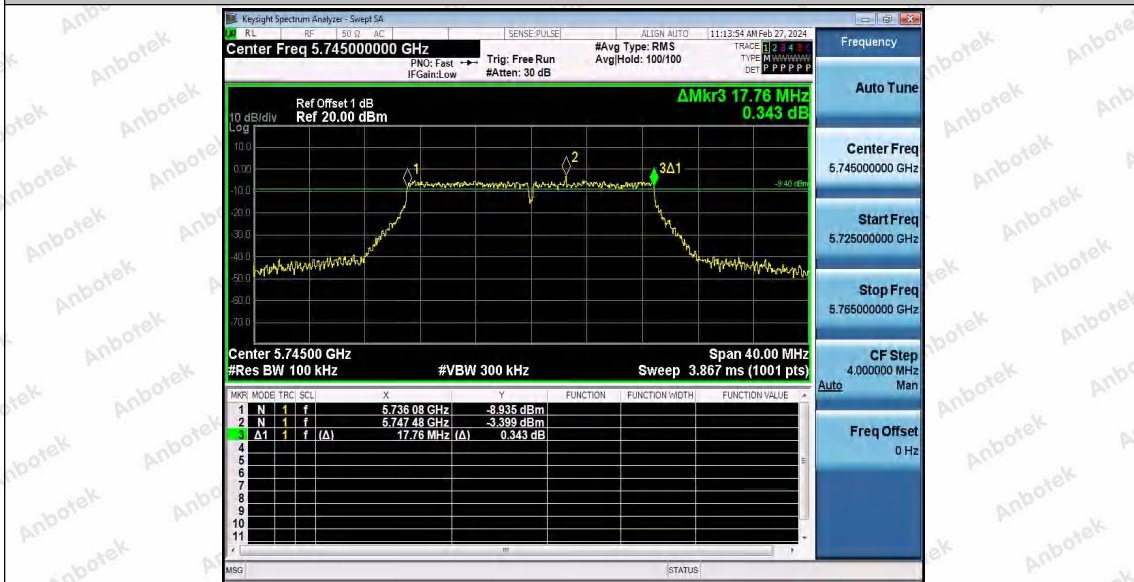

11N20SISO_Ant1_5785