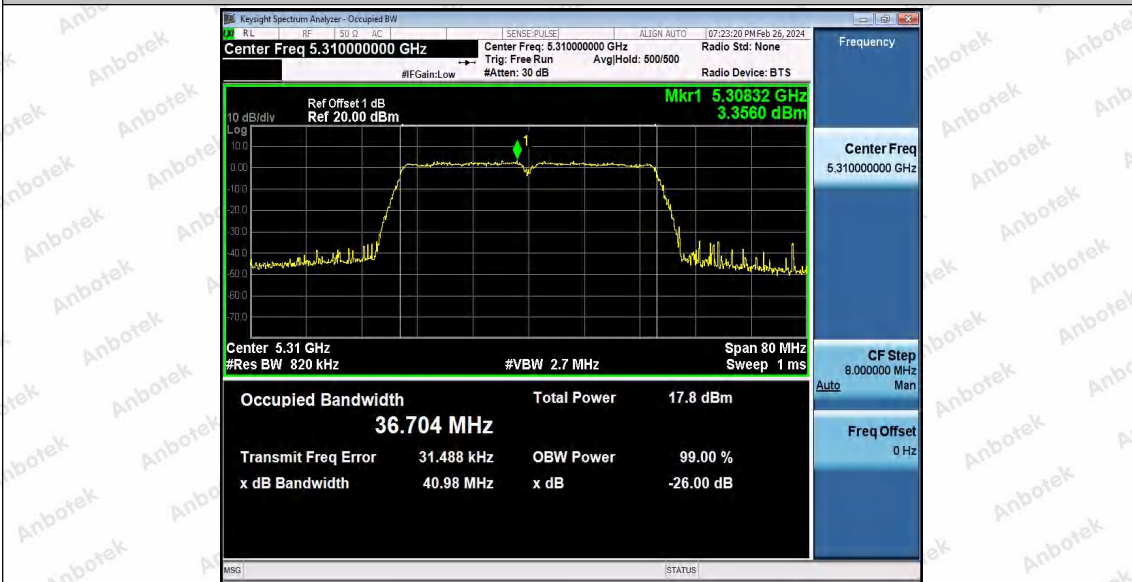

11AC40SISO_Ant1_5510