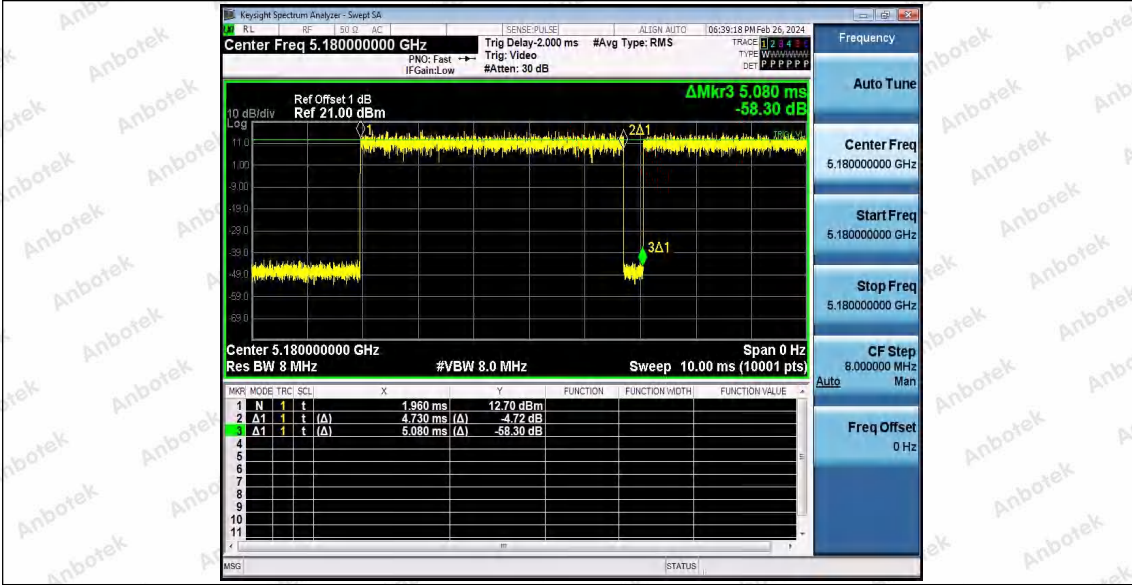

11AC20SISO_Ant1_5200