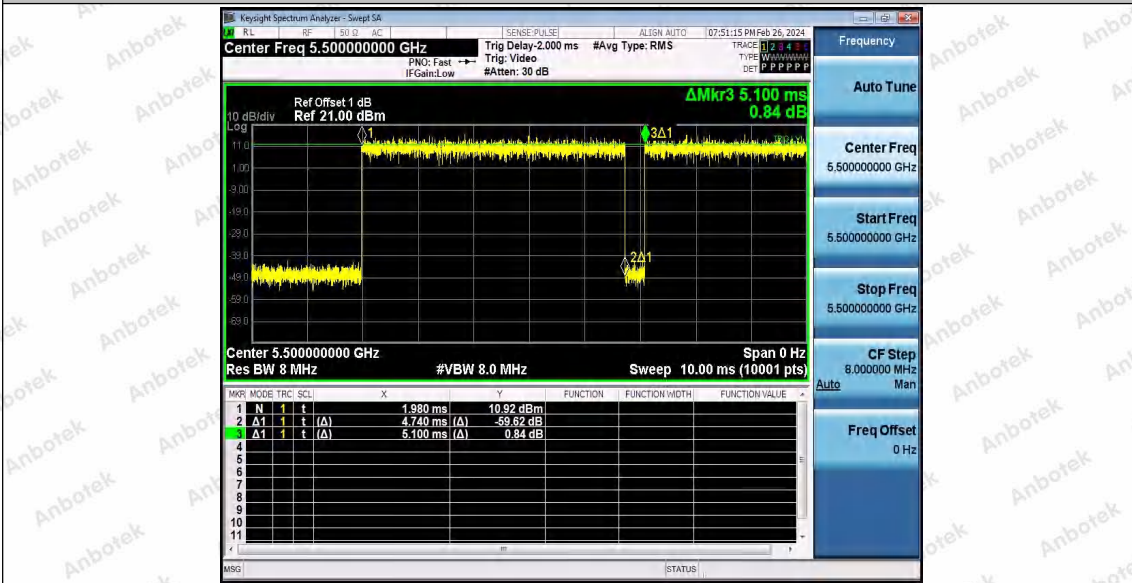

Hotline 400-003-0500
 www.anbotek.com.cn

11AC20SISO_Ant1_5320

11AC20SISO_Ant1_5500

Shenzhen Anbotek Compliance Laboratory Limited

Address: 1/F., Building D, Sogood Science and Technology Park, Sanwei Community, Hangcheng Street, Bao'an District, Shenzhen, Guangdong, China.
 Tel: (86) 0755-26066440 Fax: (86) 0755-26014772 Email: service@anbotek.com