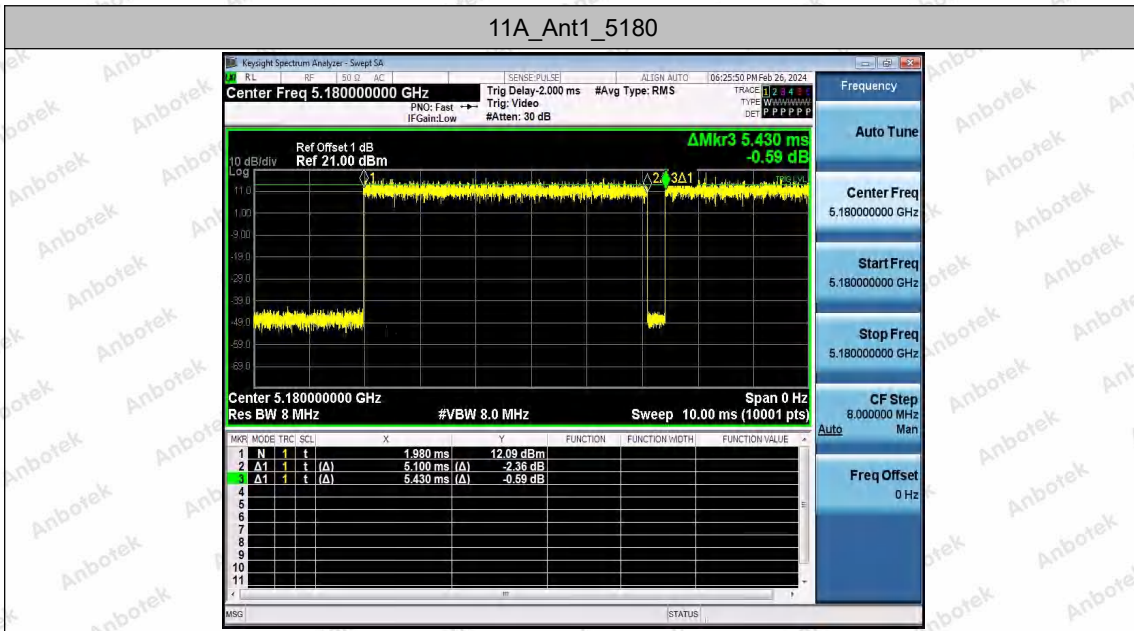

Test Graphs

11A_Ant1_5240

Shenzhen Anbotek Compliance Laboratory Limited

Address: 1/F., Building D, Sogood Science and Technology Park, Sanwei Community, Hangcheng Street, Bao'an District, Shenzhen, Guangdong, China.
Tel: (86) 0755-26066440 Fax: (86) 0755-26014772 Email: service@anbotek.com

Hotline
400-003-0500
www.anbotek.com.cn