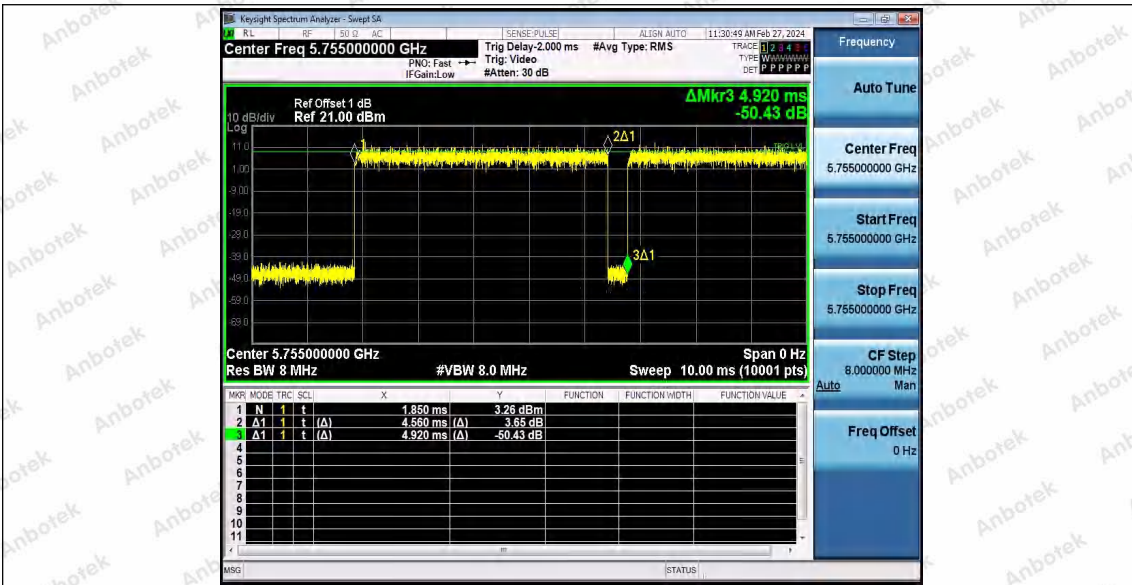

11AC40SISO_Ant1_5795