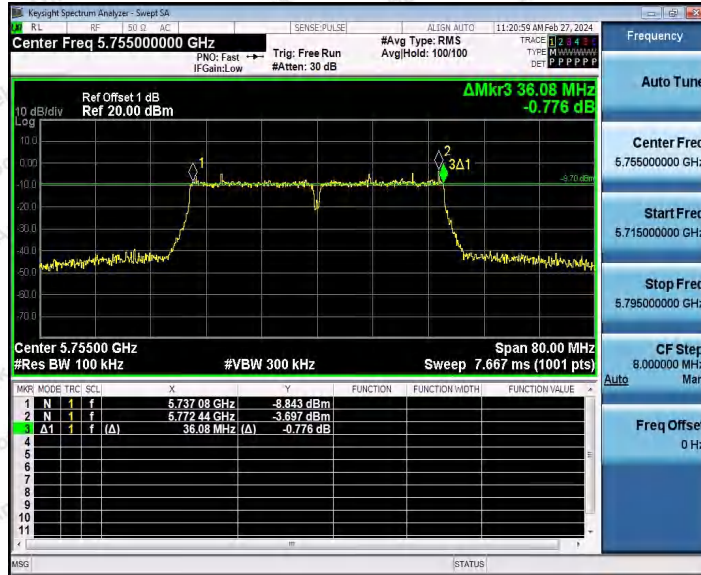

11N40SISO_Ant1_5755

11N40SISO_Ant1_5795

Shenzhen Anbotek Compliance Laboratory Limited

Address: 1/F., Building D, Sogood Science and Technology Park, Sanwei Community, Hangcheng Street, Bao'an District, Shenzhen, Guangdong, China.
Tel: (86) 0755-26066440 Fax: (86) 0755-26014772 Email: service@anbotek.com

Hotline 400-003-0500
www.anbotek.com.cn