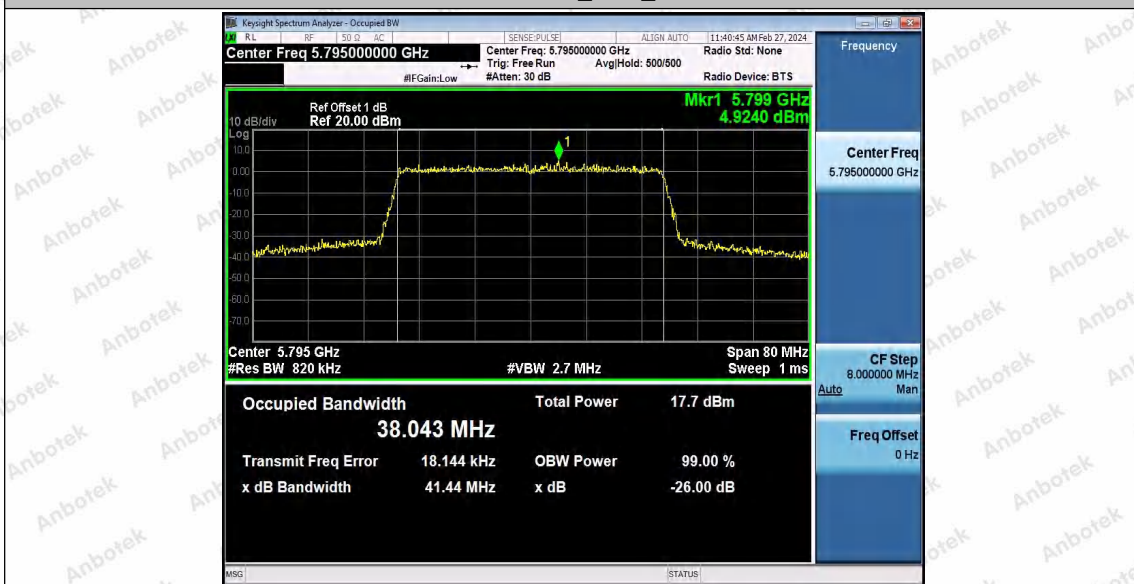

Shenzhen Anbotek Compliance Laboratory Limited

Address: 1/F., Building D, Sogood Science and Technology Park, Sanwei Community, Hangcheng Street, Bao'an District, Shenzhen, Guangdong, China.
Tel: (86) 0755-26066440 Fax: (86) 0755-26014772 Email: service@anbotek.com

Hotline 400-003-0500
www.anbotek.com.cn