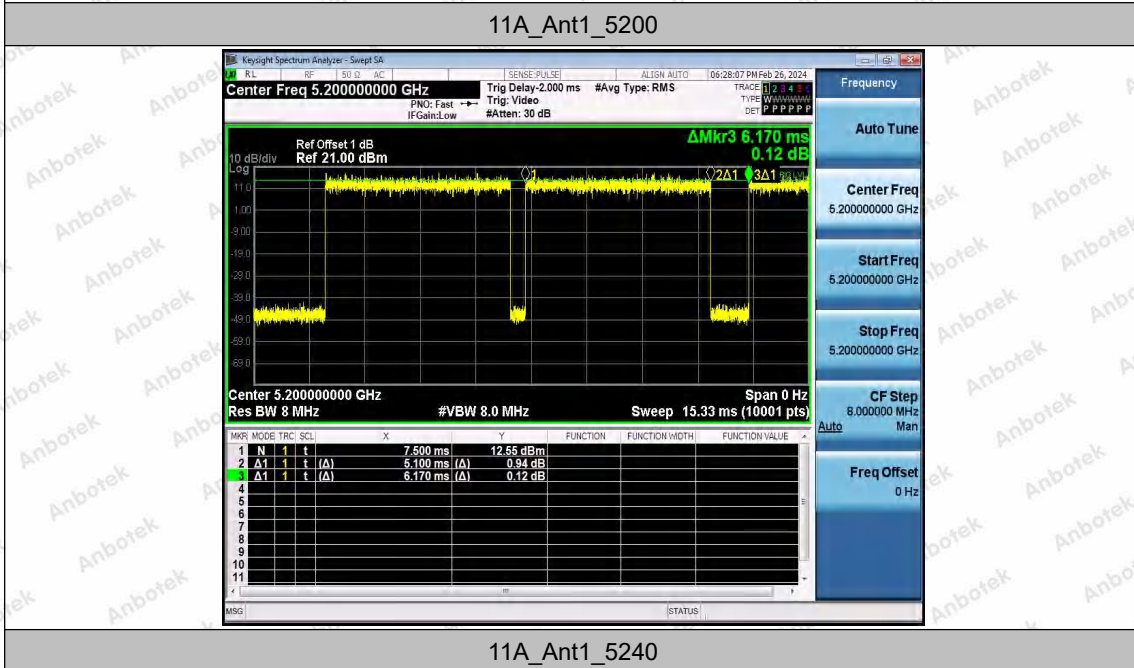

Test Graphs

11A_Ant1_5240

Shenzhen Anbotek Compliance Laboratory Limited

Address: 1/F., Building D, Sogood Science and Technology Park, Sanwei Community, Hangcheng Street, Bao'an District, Shenzhen, Guangdong, China.
Tel: (86) 0755-26066440 Fax: (86) 0755-26014772 Email: service@anbotek.com

Hotline
400-003-0500
www.anbotek.com.cn