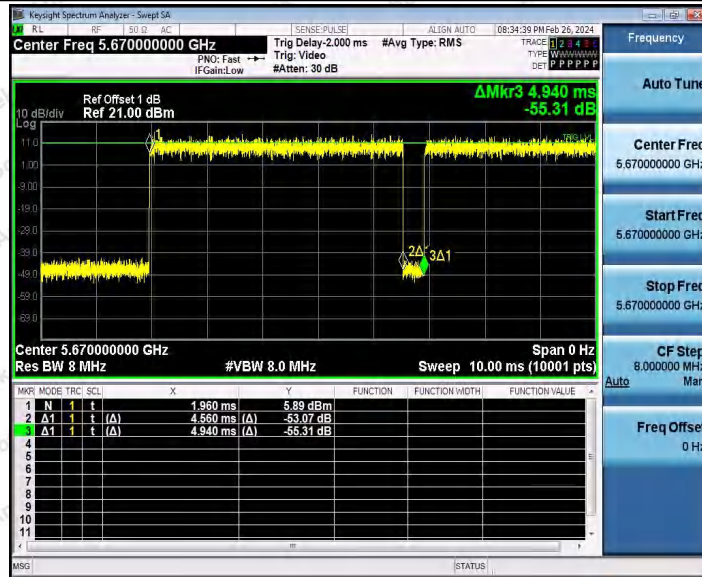

11AC40SISO_Ant1_5755

Shenzhen Anbotek Compliance Laboratory Limited

Address: 1/F., Building D, Sogood Science and Technology Park, Sanwei Community, Hangcheng Street, Bao'an District, Shenzhen, Guangdong, China.
Tel: (86) 0755-26066440 Fax: (86) 0755-26014772 Email: service@anbotek.com

Hotline 400-003-0500
www.anbotek.com.cn