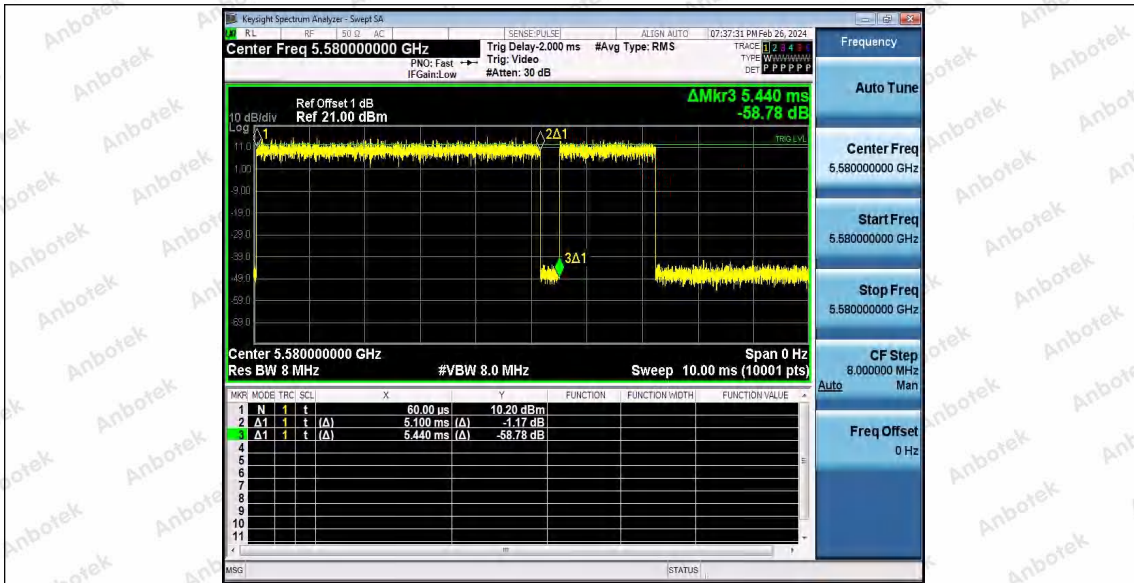

11A_Ant1_5700