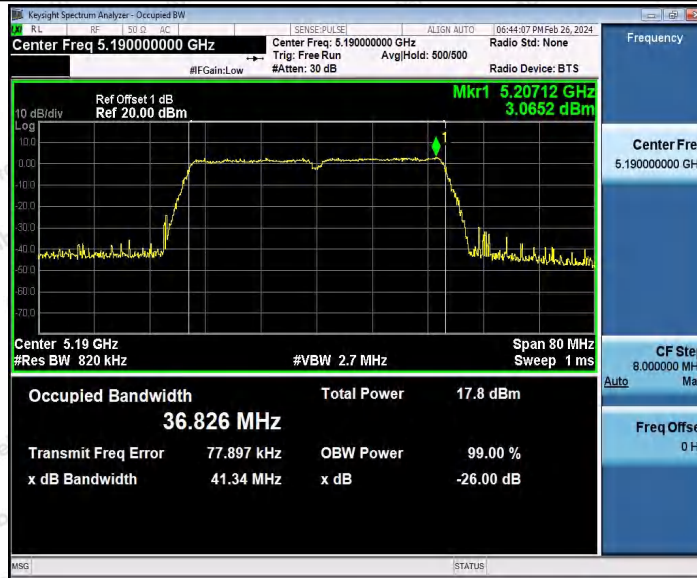

11AC40SISO_Ant1_5190