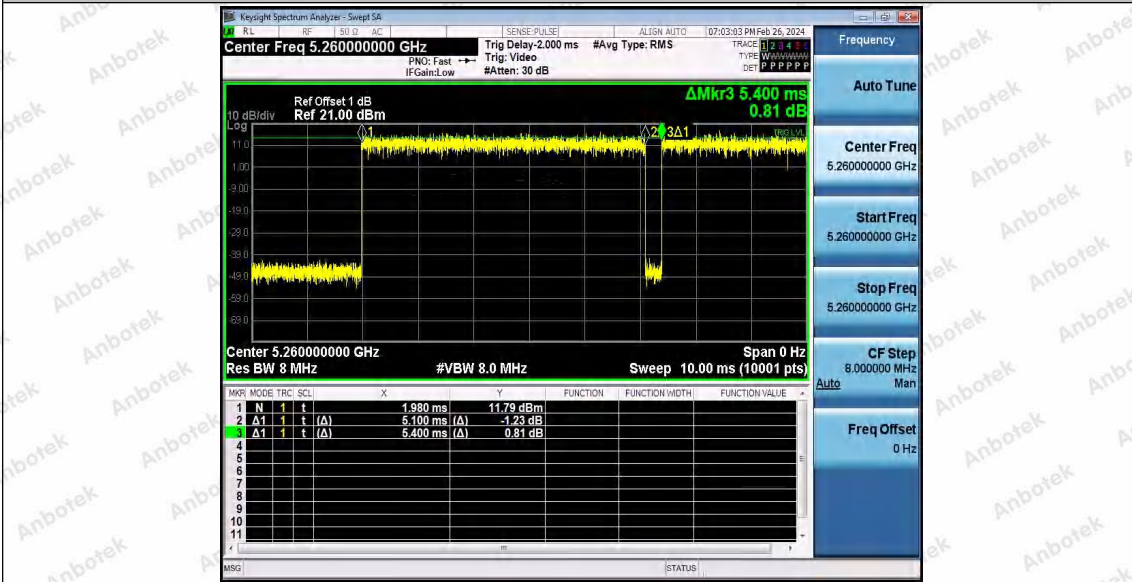

11A_Ant1_5300