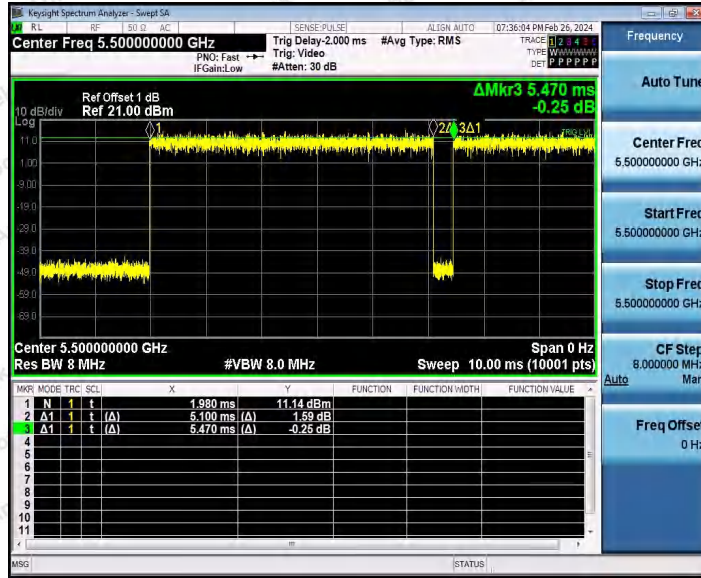

11A_Ant1_5580

Shenzhen Anbotek Compliance Laboratory Limited

Address: 1/F., Building D, Sogood Science and Technology Park, Sanwei Community, Hangcheng Street, Bao'an District, Shenzhen, Guangdong, China.
Tel: (86) 0755-26066440 Fax: (86) 0755-26014772 Email: service@anbotek.com

Hotline 400-003-0500
www.anbotek.com.cn