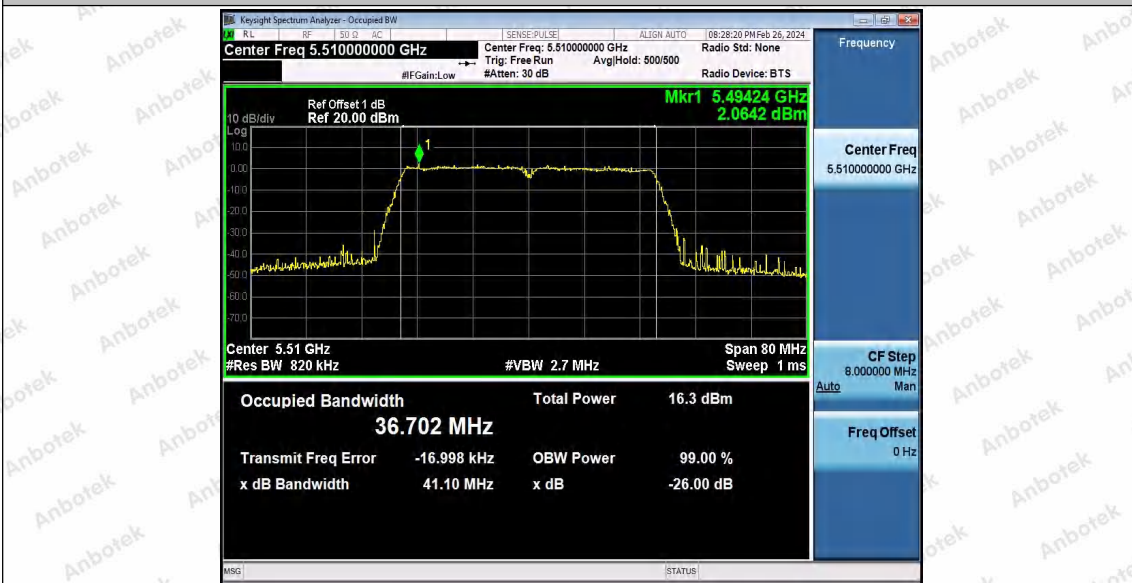

Hotline: 400-003-0500
 www.anbotek.com.cn

11AC40SISO_Ant1_5310

11AC40SISO_Ant1_5510

Shenzhen Anbotek Compliance Laboratory Limited

Address: 1/F., Building D, Sogood Science and Technology Park, Sanwei Community, Hangcheng Street, Bao'an District, Shenzhen, Guangdong, China.
Tel: (86) 0755-26066440 Fax: (86) 0755-26014772 Email: service@anbotek.com