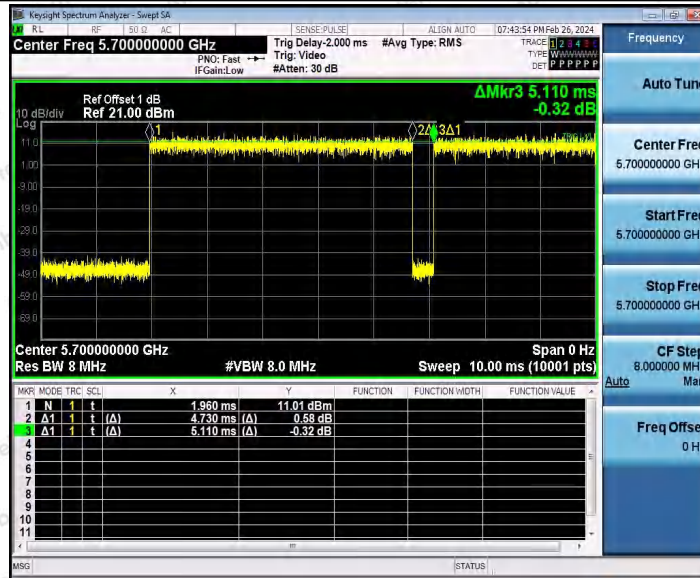

11N20SISO_Ant1_5745