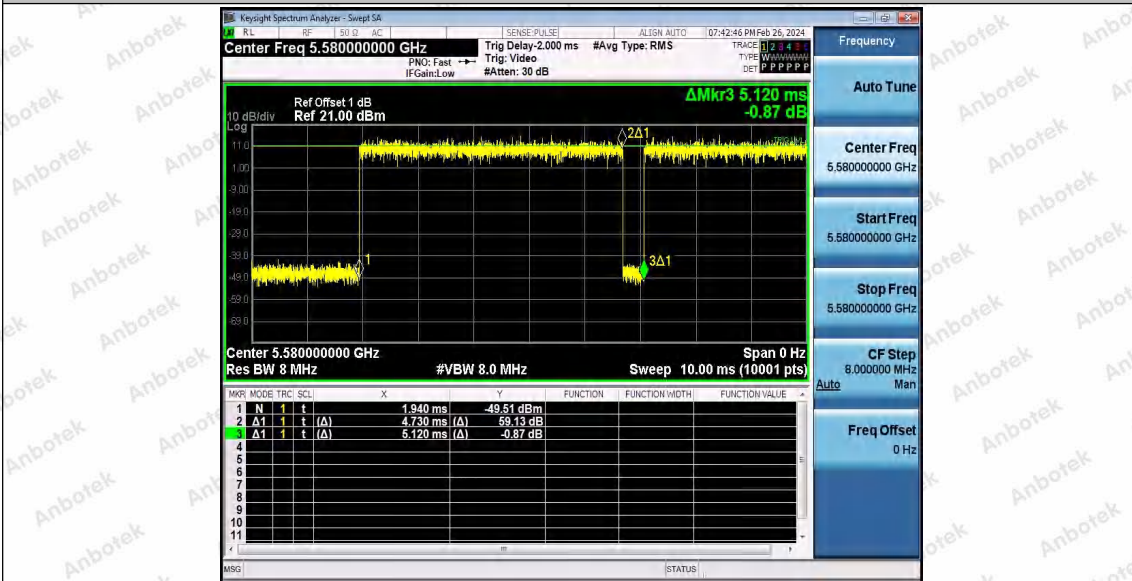

Hotline 400-003-0500
 www.anbotek.com.cn

11N20SISO_Ant1_5500

11N20SISO_Ant1_5580

Shenzhen Anbotek Compliance Laboratory Limited

Address: 1/F., Building D, Sogood Science and Technology Park, Sanwei Community, Hangcheng Street, Bao'an District, Shenzhen, Guangdong, China.
 Tel: (86) 0755-26066440 Fax: (86) 0755-26014772 Email: service@anbotek.com