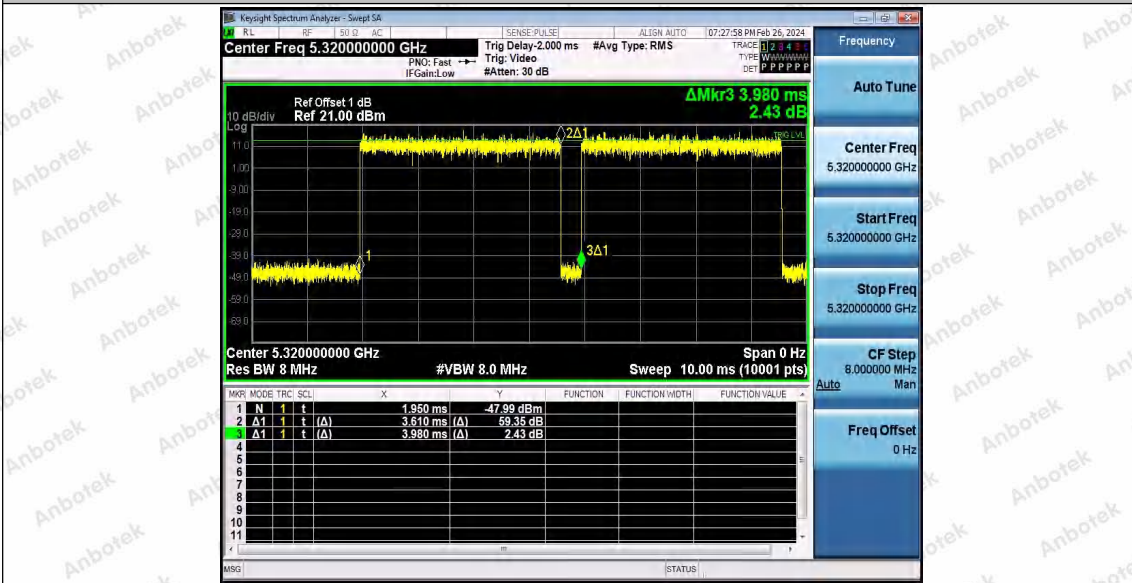

Hotline 400-003-0500
 www.anbotek.com.cn

11AX20SISO_Ant1_5300

11AX20SISO_Ant1_5320

Shenzhen Anbotek Compliance Laboratory Limited

Address: 1/F., Building D, Sogood Science and Technology Park, Sanwei Community, Hangcheng Street, Bao'an District, Shenzhen, Guangdong, China.
 Tel: (86) 0755-26066440 Fax: (86) 0755-26014772 Email: service@anbotek.com