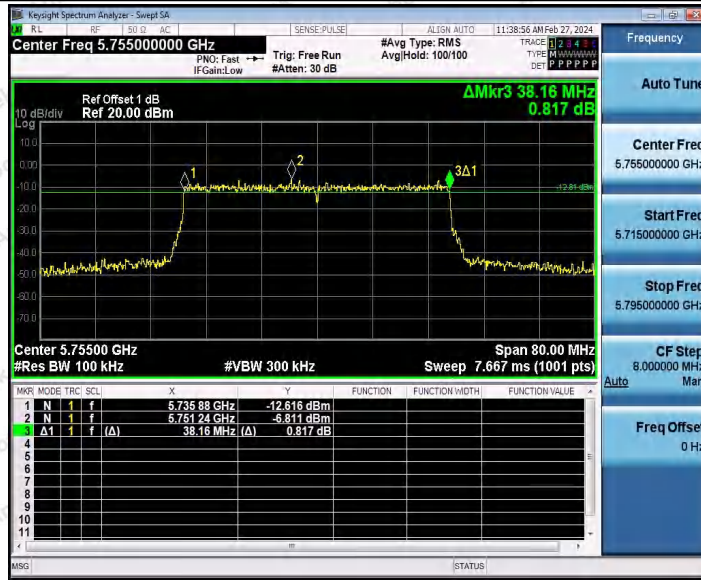

11AX40SISO_Ant1_5755

11AX40SISO_Ant1_5795

Shenzhen Anbotek Compliance Laboratory Limited

Address: 1/F., Building D, Sogood Science and Technology Park, Sanwei Community, Hangcheng Street, Bao'an District, Shenzhen, Guangdong, China.
Tel: (86) 0755-26066440 Fax: (86) 0755-26014772 Email: service@anbotek.com

Hotline 400-003-0500
www.anbotek.com.cn