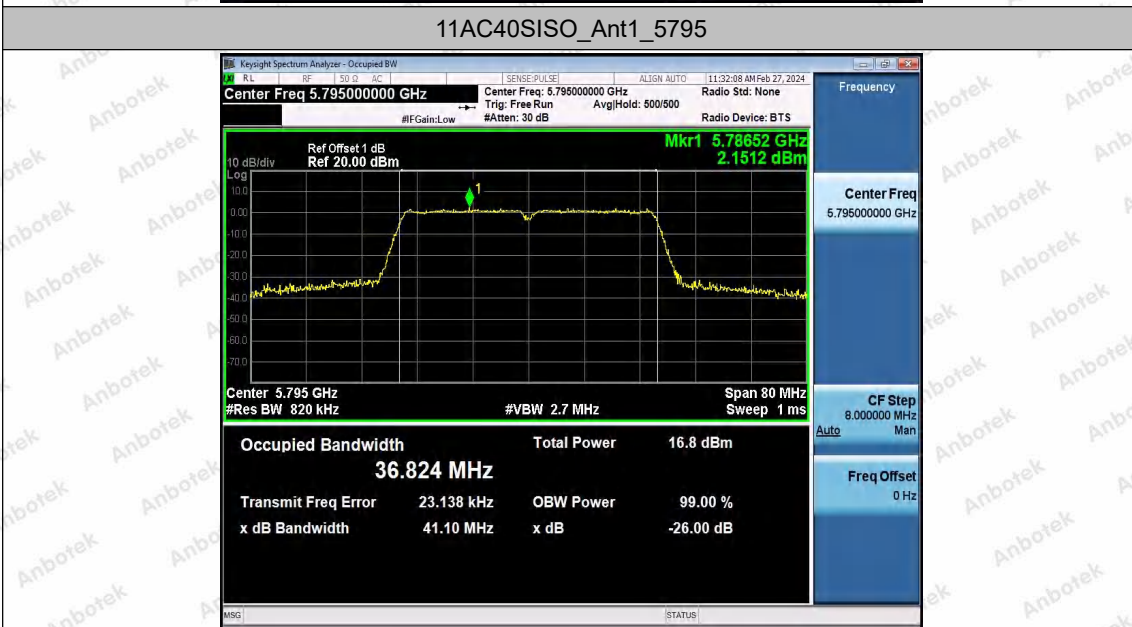

Shenzhen Anbotek Compliance Laboratory Limited

Address: 1/F., Building D, Sogood Science and Technology Park, Sanwei Community, Hangcheng Street, Bao'an District, Shenzhen, Guangdong, China.
Tel: (86) 0755-26066440 Fax: (86) 0755-26014772 Email: service@anbotek.com

Hotline 400-003-0500
www.anbotek.com.cn