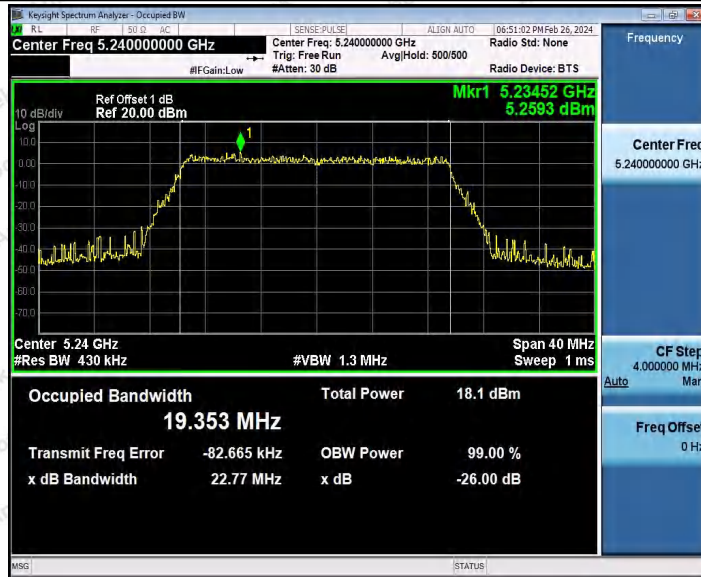

Hotline 400-003-0500
 www.anbotek.com.cn

11AX20SISO_Ant1_5200

11AX20SISO_Ant1_5240

11AX20SISO_Ant1_5260

Shenzhen Anbotek Compliance Laboratory Limited

Address: 1/F., Building D, Sogood Science and Technology Park, Sanwei Community, Hangcheng Street, Bao'an District, Shenzhen, Guangdong, China.
 Tel: (86) 0755-26066440 Fax: (86) 0755-26014772 Email: service@anbotek.com