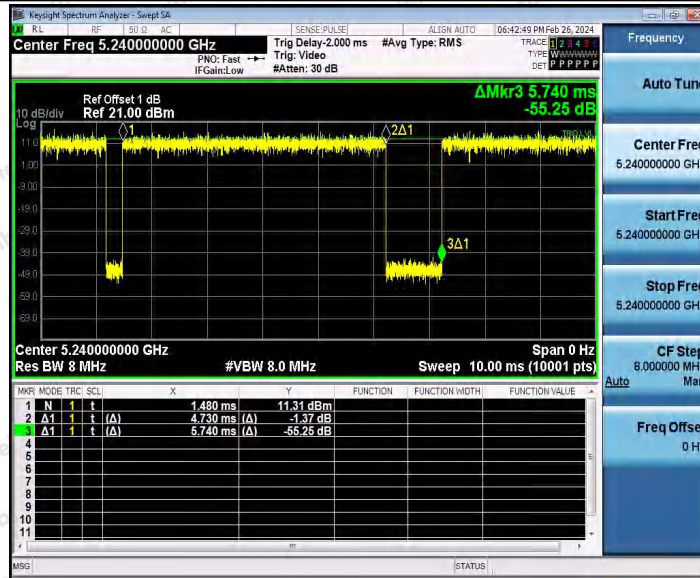

11AC20SISO_Ant1_5240

11AC20SISO_Ant1_5260