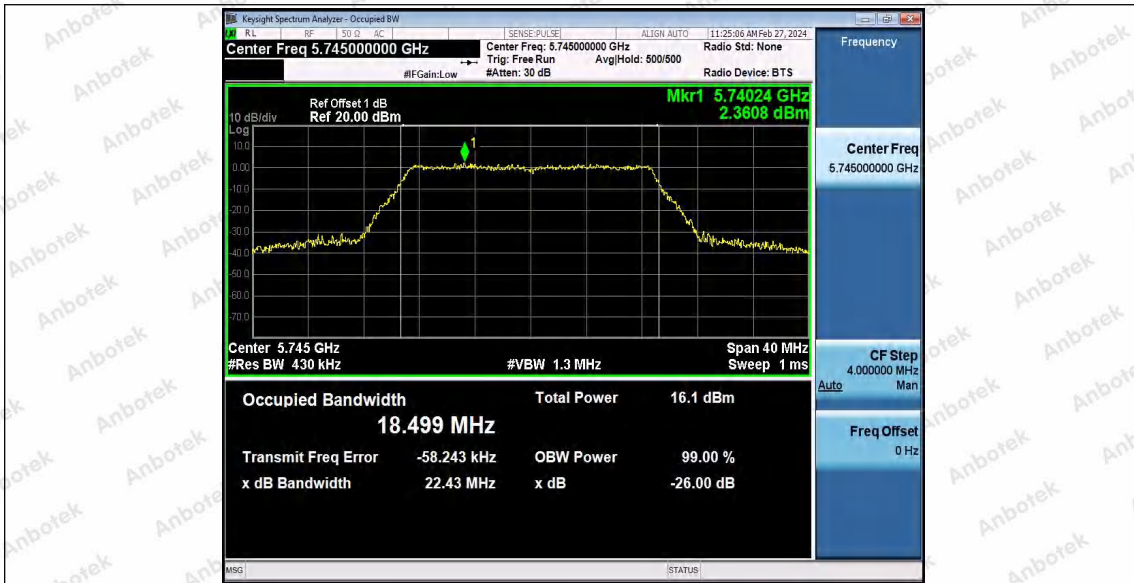

11AC20SISO_Ant1_5785