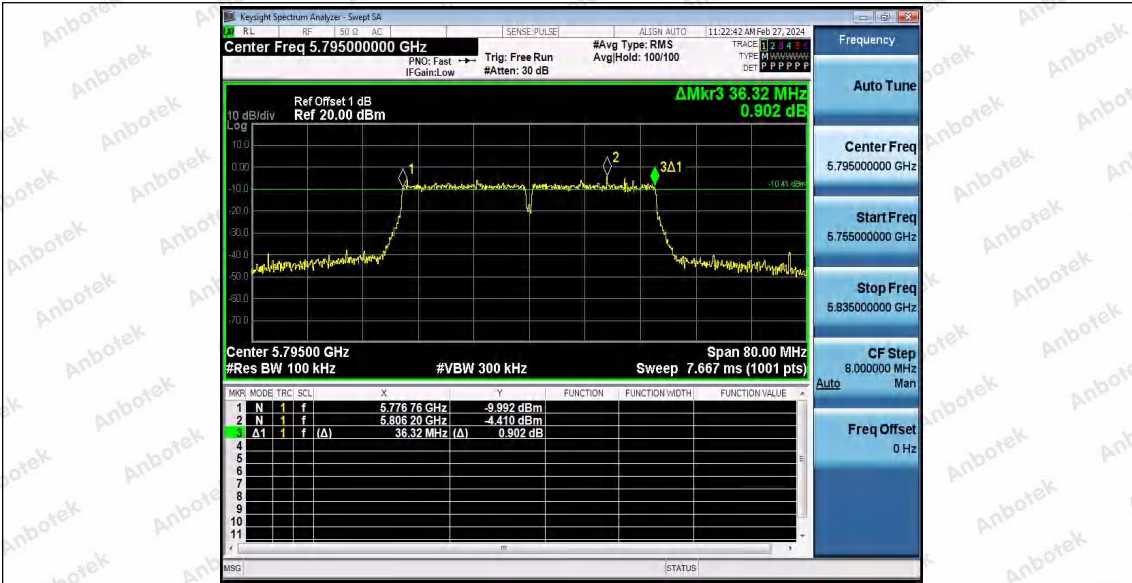

11AC20SISO_Ant1_5745