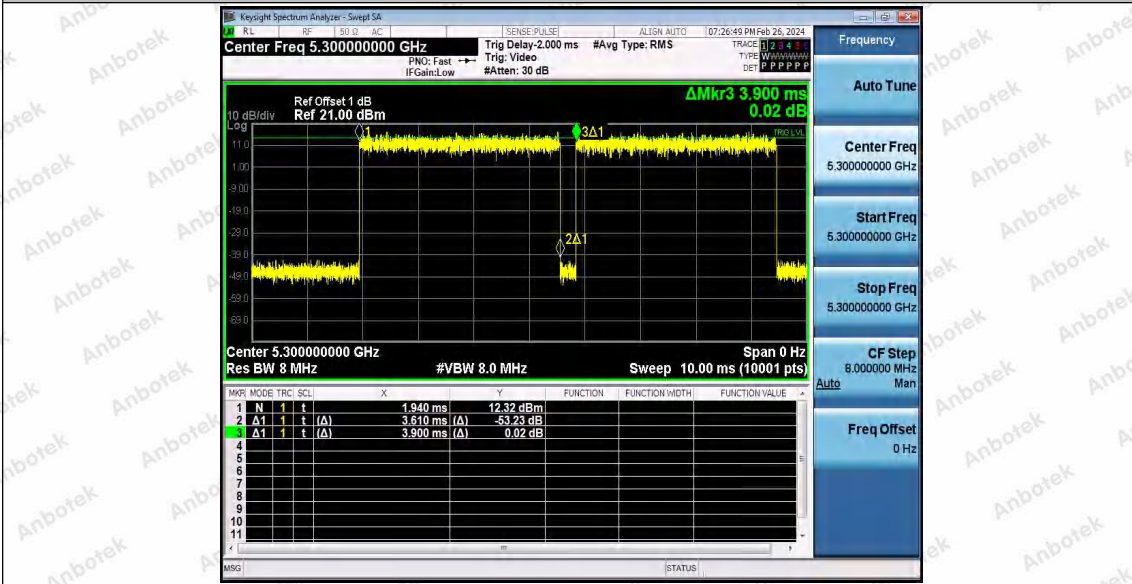

11AX20SISO_Ant1_5300