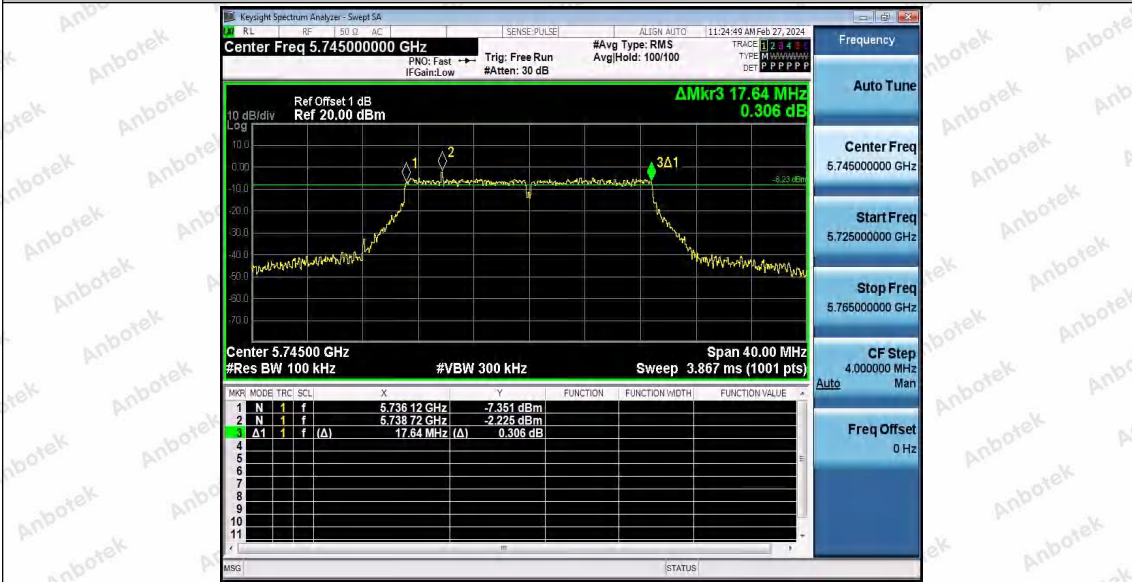

11AC20SISO_Ant1_5785