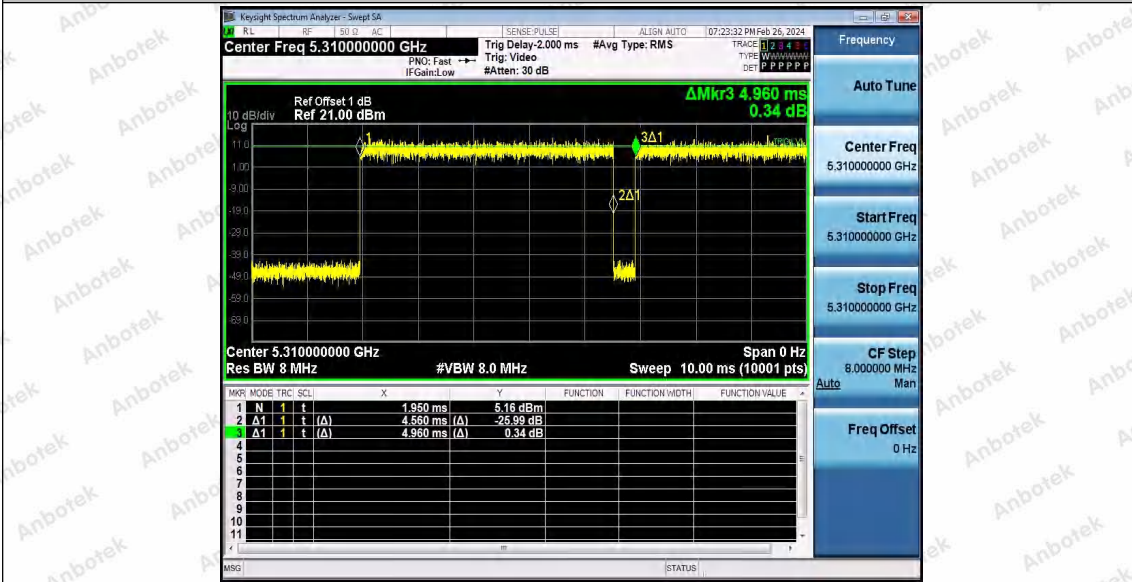

11AC40SISO_Ant1_5510