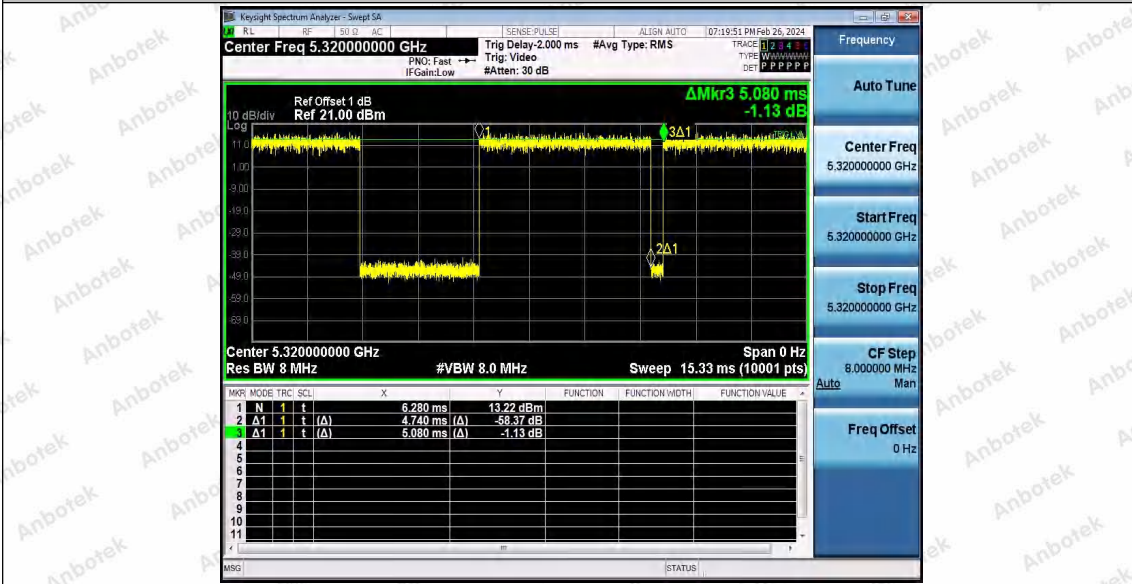

11AC20SISO_Ant1_5500