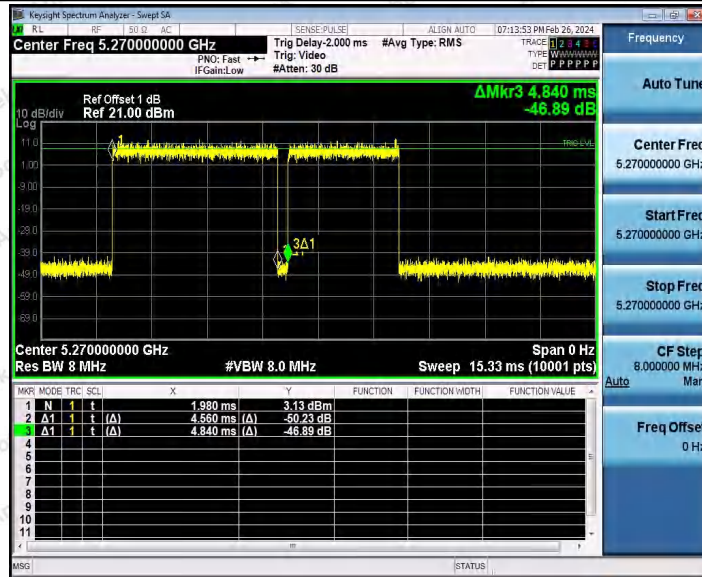

11N40SISO_Ant1_5310

Shenzhen Anbotek Compliance Laboratory Limited

Address: 1/F., Building D, Sogood Science and Technology Park, Sanwei Community, Hangcheng Street, Bao'an District, Shenzhen, Guangdong, China.
Tel: (86) 0755-26066440 Fax: (86) 0755-26014772 Email: service@anbotek.com

Hotline 400-003-0500
www.anbotek.com.cn