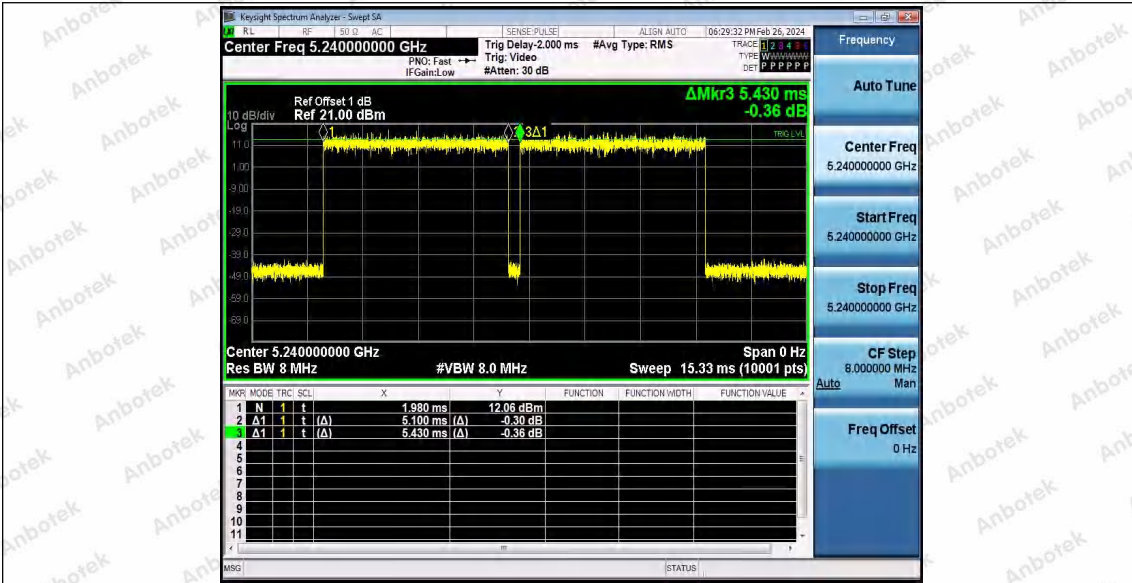

11A_Ant1_5260