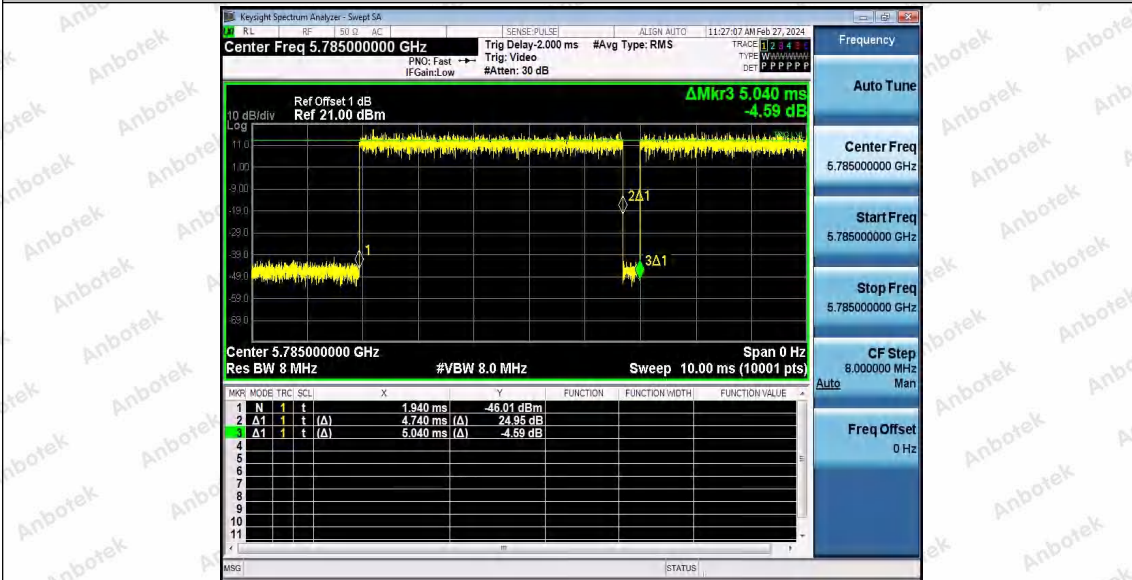

11AC20SISO_Ant1_5825