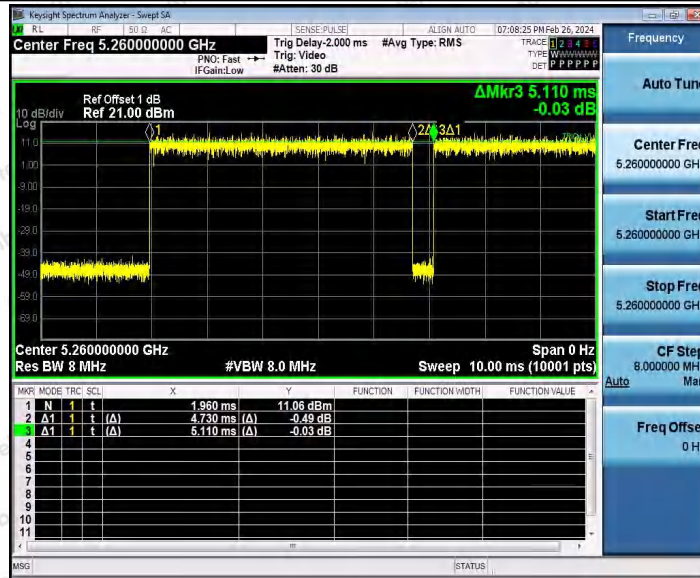

11N20SISO_Ant1_5300