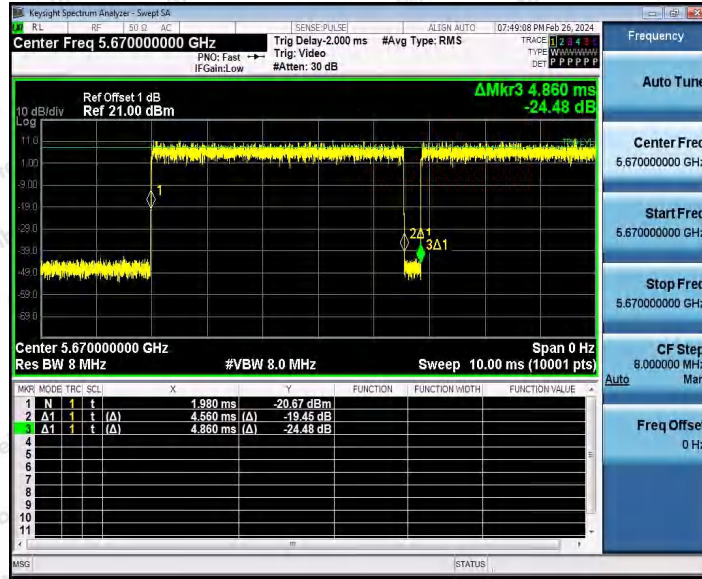

11N40SISO_Ant1_5670

11N40SISO_Ant1_5755