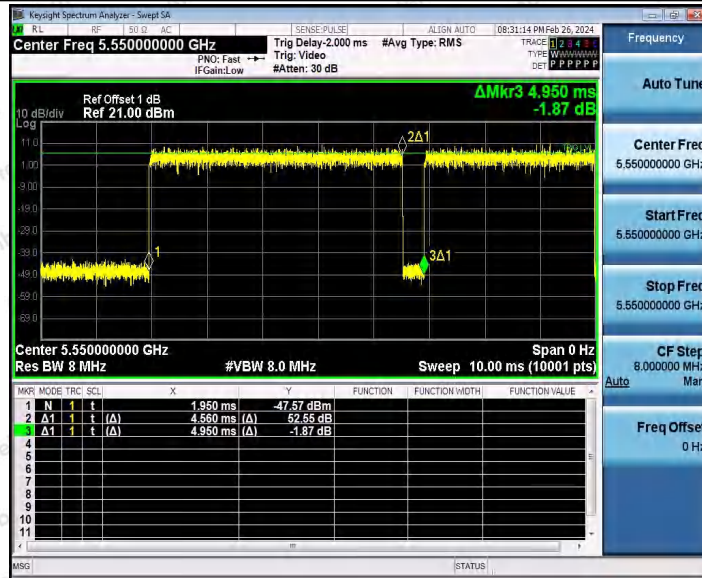

11AC40SISO_Ant1_5670