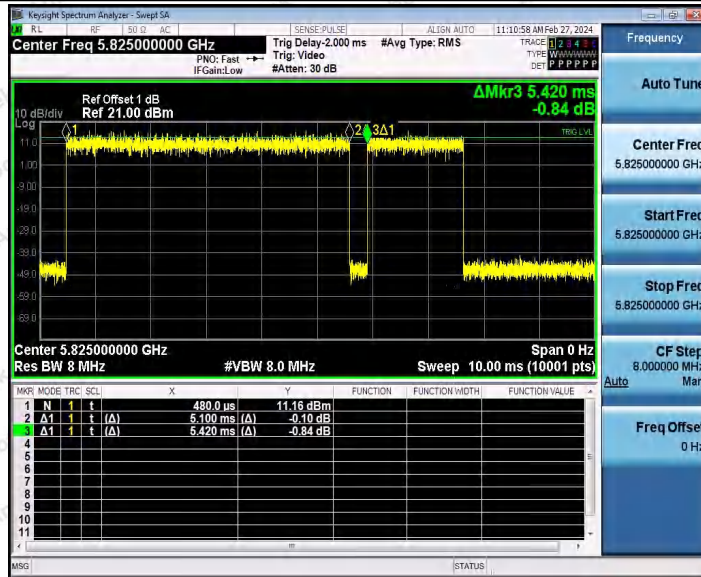

11N20SISO_Ant1_5180

Shenzhen Anbotek Compliance Laboratory Limited

Address: 1/F., Building D, Sogood Science and Technology Park, Sanwei Community, Hangcheng Street, Bao'an District, Shenzhen, Guangdong, China.
Tel: (86) 0755-26066440 Fax: (86) 0755-26014772 Email: service@anbotek.com

Hotline
400-003-0500
www.anbotek.com.cn