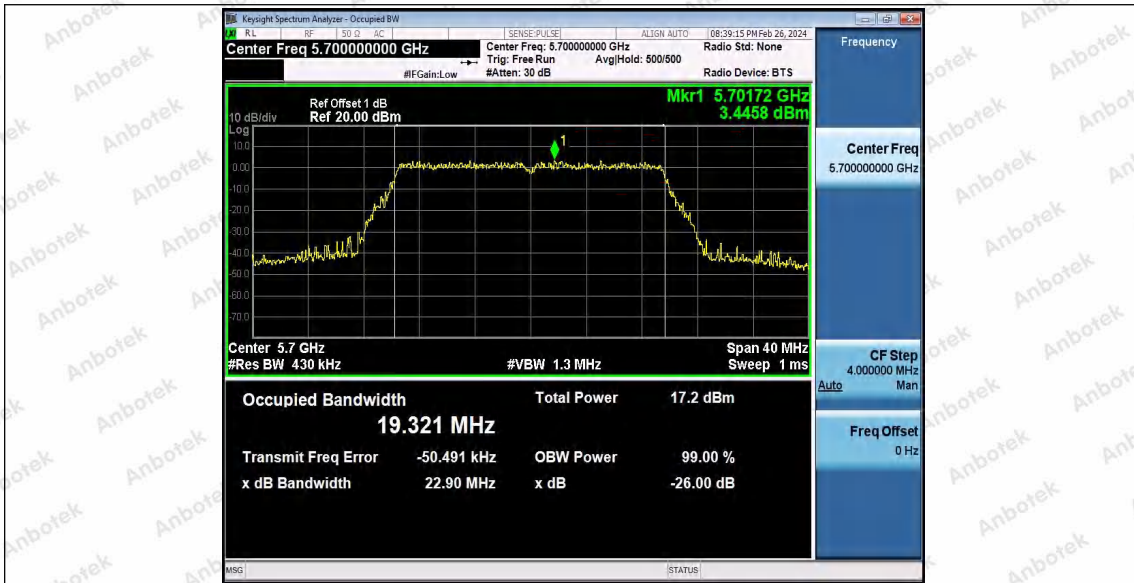

11AX20SISO_Ant1_5745