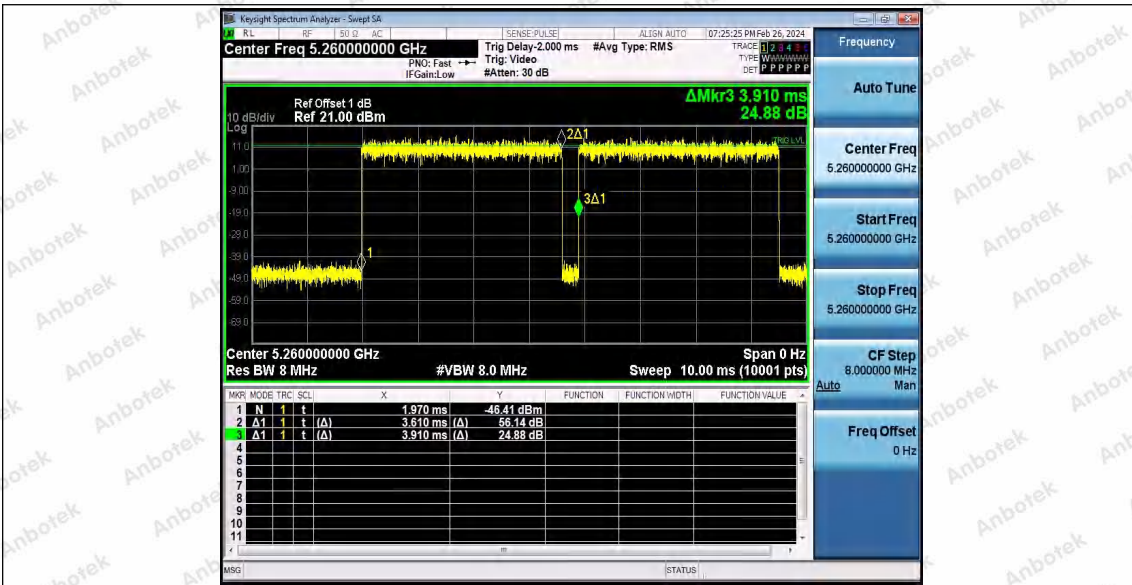

11AX20SISO_Ant1_5260