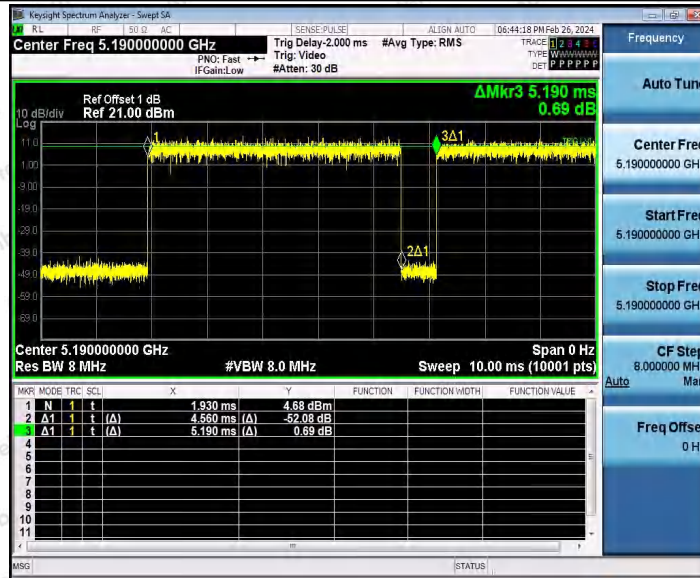

11AC40SISO_Ant1_5230