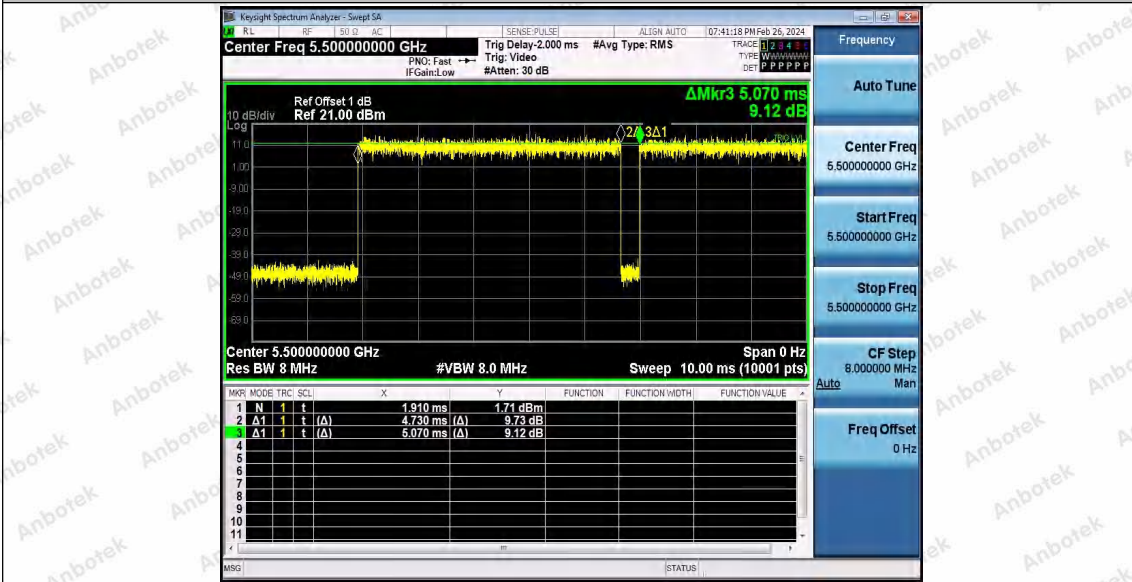

11N20SISO_Ant1_5580