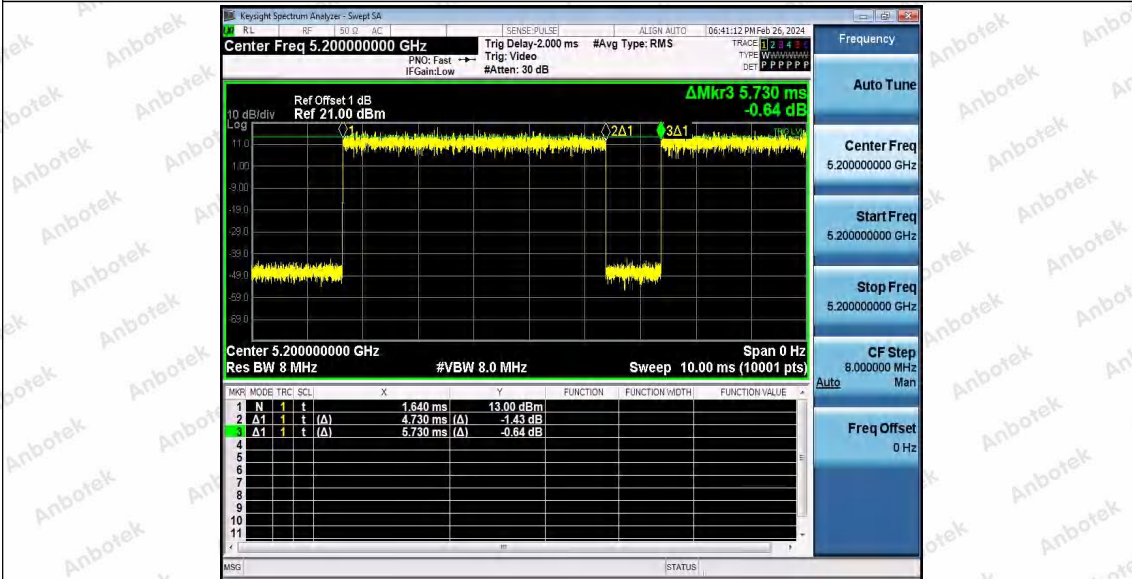

Hotline 400-003-0500
www.anbotek.com.cn

11AC20SISO_Ant1_5180

11AC20SISO_Ant1_5200

Shenzhen Anbotek Compliance Laboratory Limited

Address: 1/F., Building D, Sogood Science and Technology Park, Sanwei Community, Hangcheng Street, Bao'an District, Shenzhen, Guangdong, China.
 Tel: (86) 0755-26066440 Fax: (86) 0755-26014772 Email: service@anbotek.com