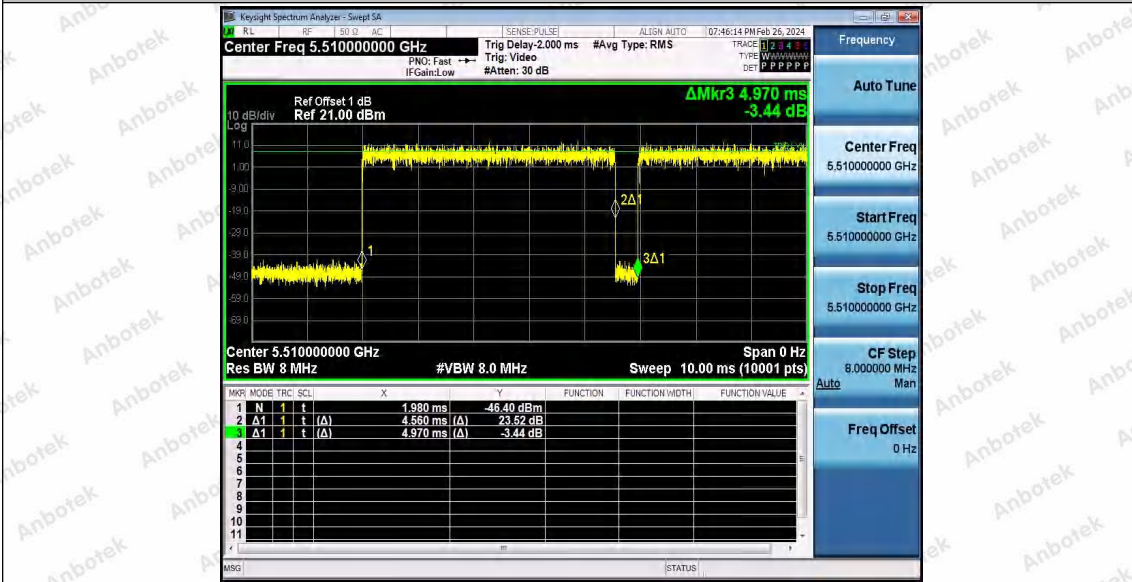

11N40SISO_Ant1_5550