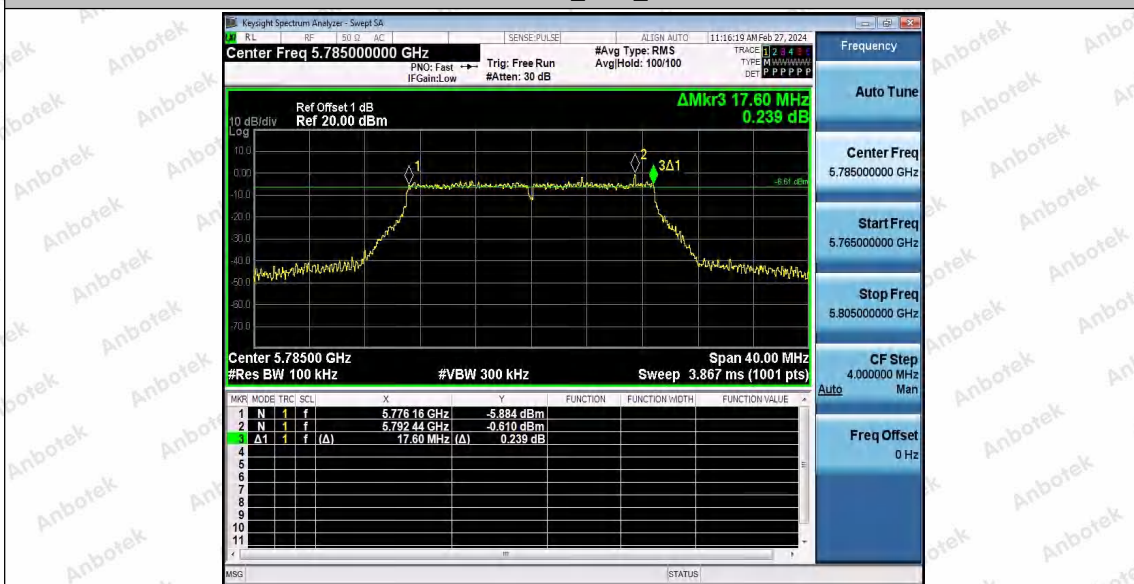

Hotline
 400-003-0500
www.anbotek.com.cn

11N20SISO_Ant1_5745

11N20SISO_Ant1_5785

Shenzhen Anbotek Compliance Laboratory Limited

Address: 1/F., Building D, Sogood Science and Technology Park, Sanwei Community, Hangcheng Street, Bao'an District, Shenzhen, Guangdong, China.
Tel: (86) 0755-26066440 Fax: (86) 0755-26014772 Email: service@anbotek.com