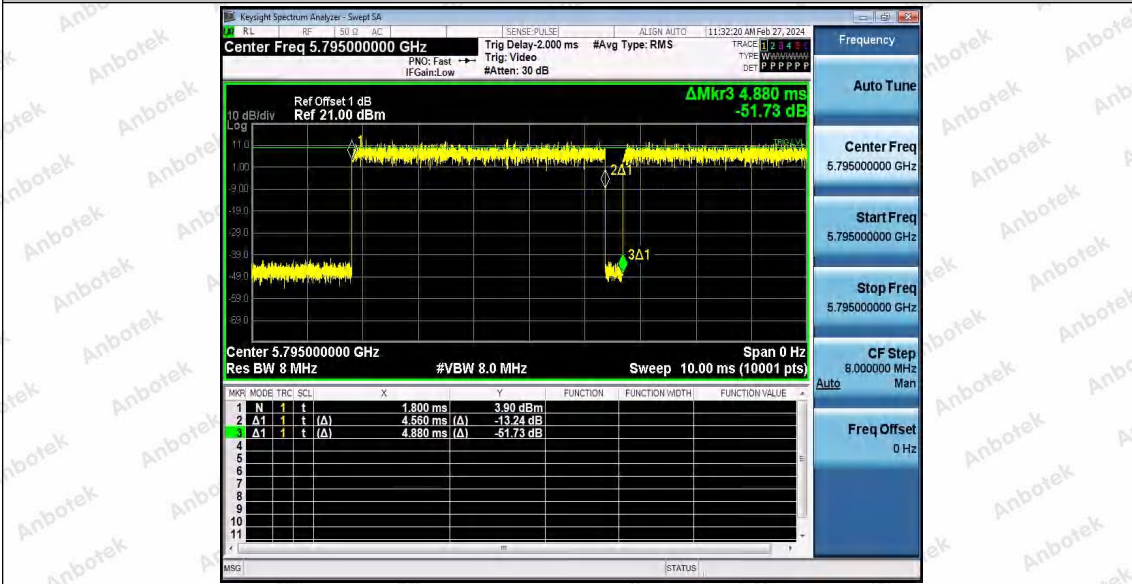

11AX20SISO_Ant1_5180