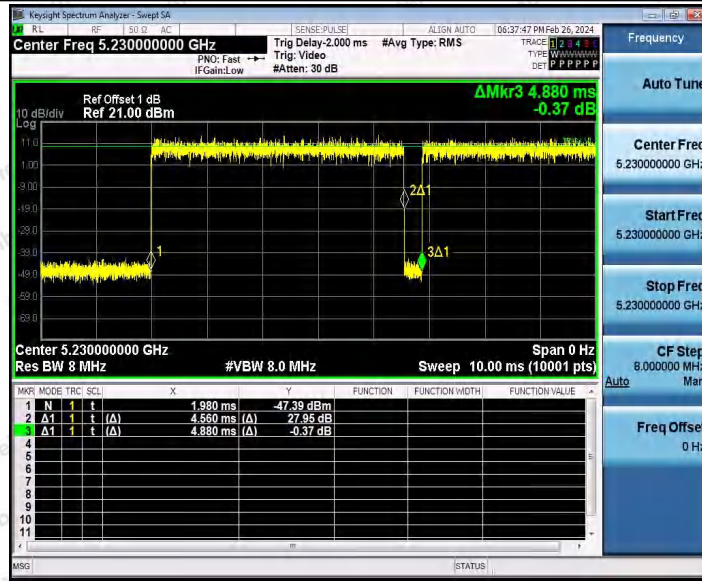

11N40SISO_Ant1_5270