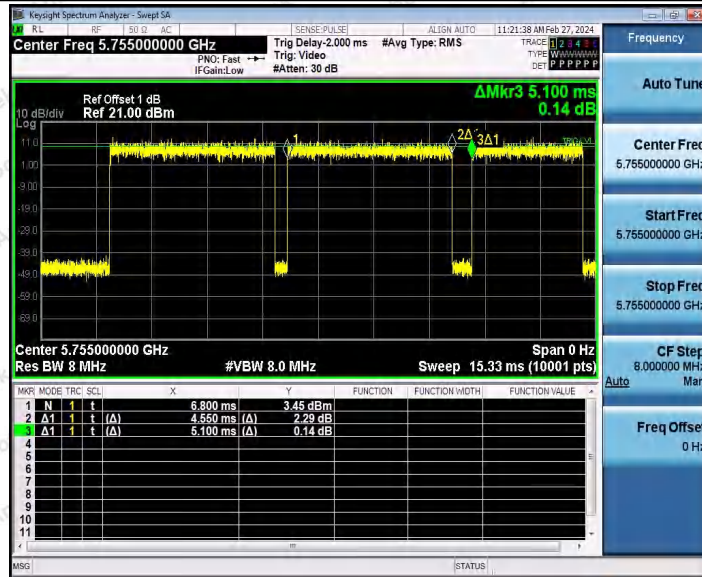

11N40SISO_Ant1_5795

Shenzhen Anbotek Compliance Laboratory Limited

Address: 1/F., Building D, Sogood Science and Technology Park, Sanwei Community, Hangcheng Street, Bao'an District, Shenzhen, Guangdong, China.
Tel: (86) 0755-26066440 Fax: (86) 0755-26014772 Email: service@anbotek.com

Hotline 400-003-0500
www.anbotek.com.cn