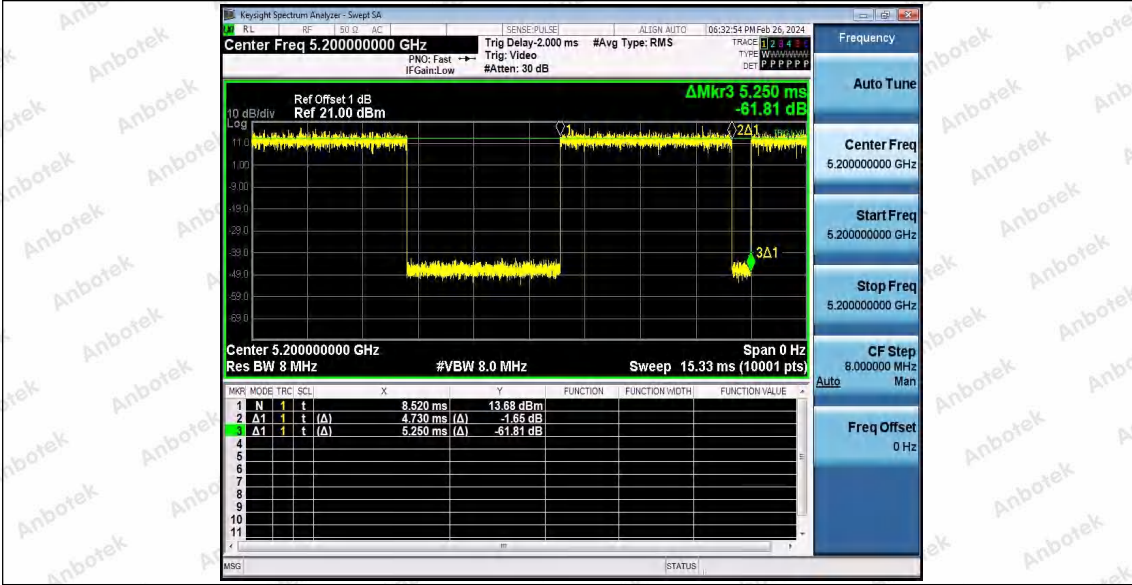

11N20SISO_Ant1_5240