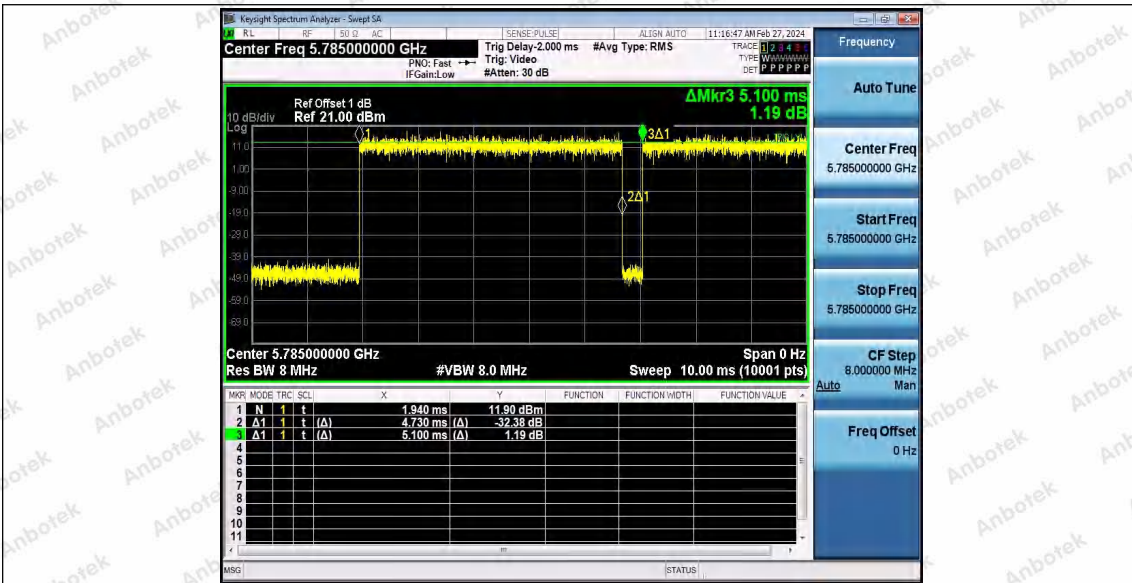

11N20SISO_Ant1_5825