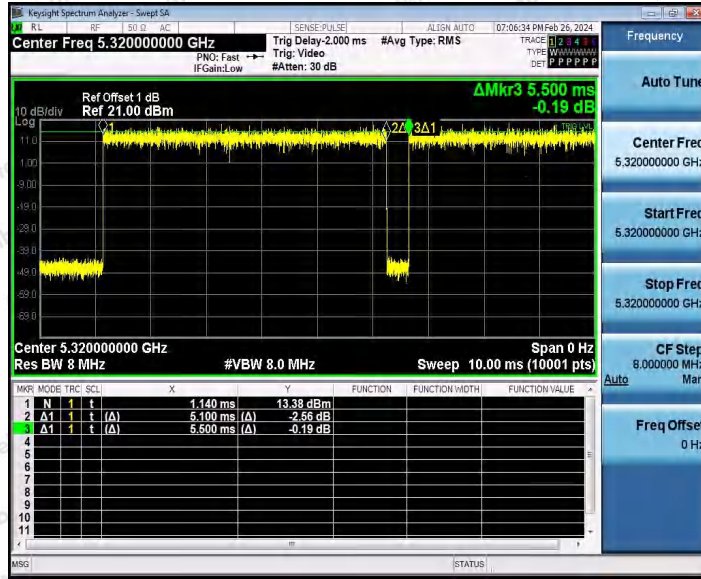

11A_Ant1_5500