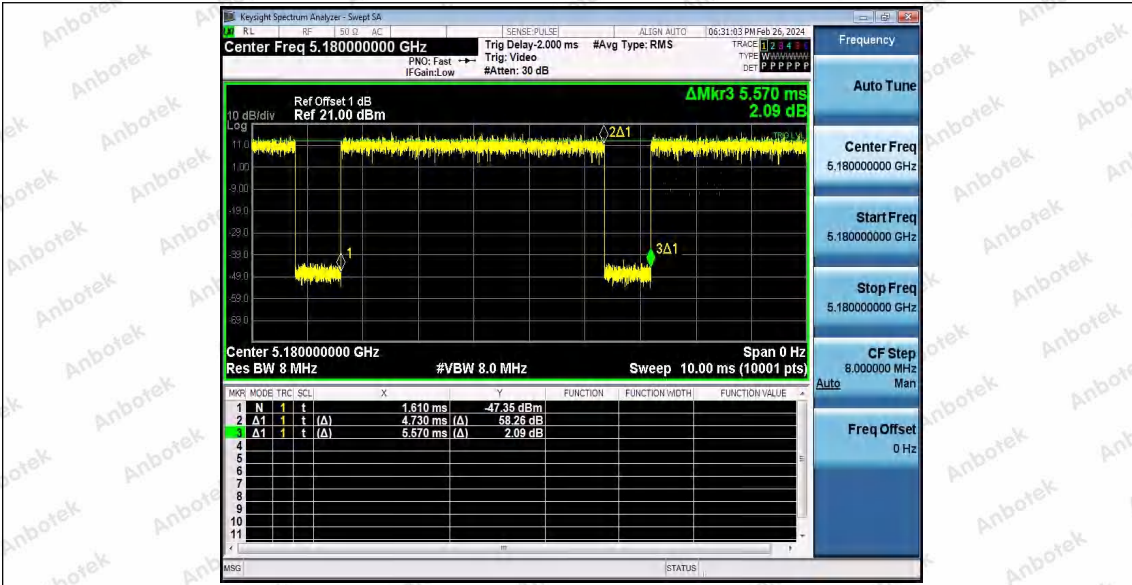

11N20SISO_Ant1_5200