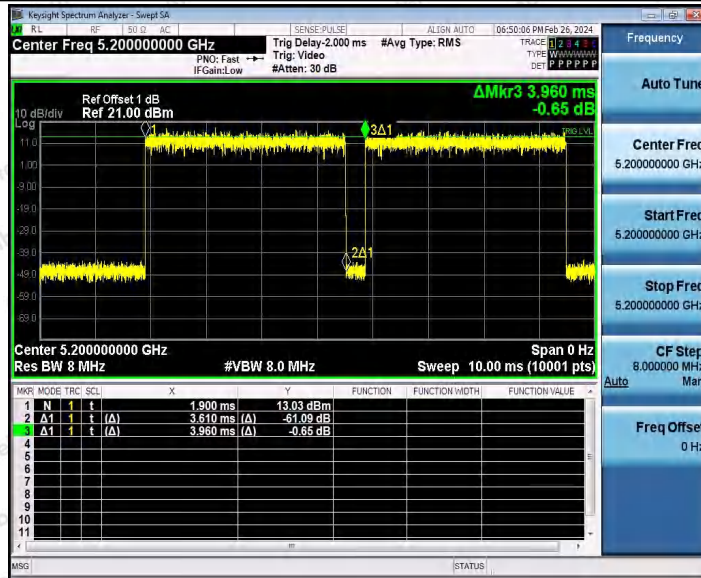

11AX20SISO_Ant1_5200