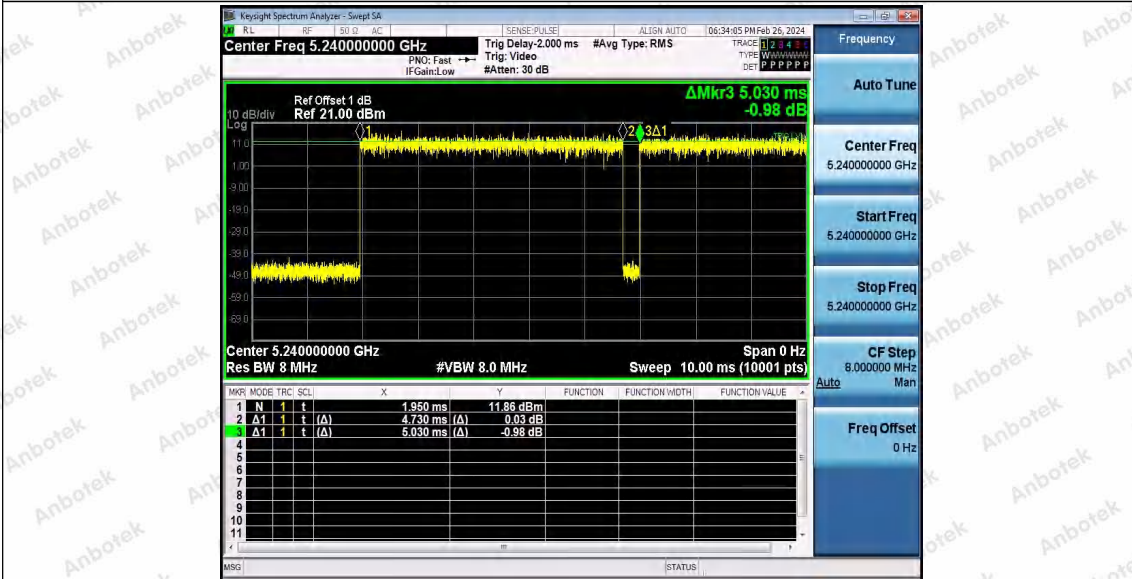

Hotline
 400-003-0500
 www.anbotek.com.cn

11N20SISO_Ant1_5200

11N20SISO_Ant1_5240

Shenzhen Anbotek Compliance Laboratory Limited

Address: 1/F., Building D, Sogood Science and Technology Park, Sanwei Community, Hangcheng Street, Bao'an District, Shenzhen, Guangdong, China.
 Tel: (86) 0755-26066440 Fax: (86) 0755-26014772 Email: service@anbotek.com