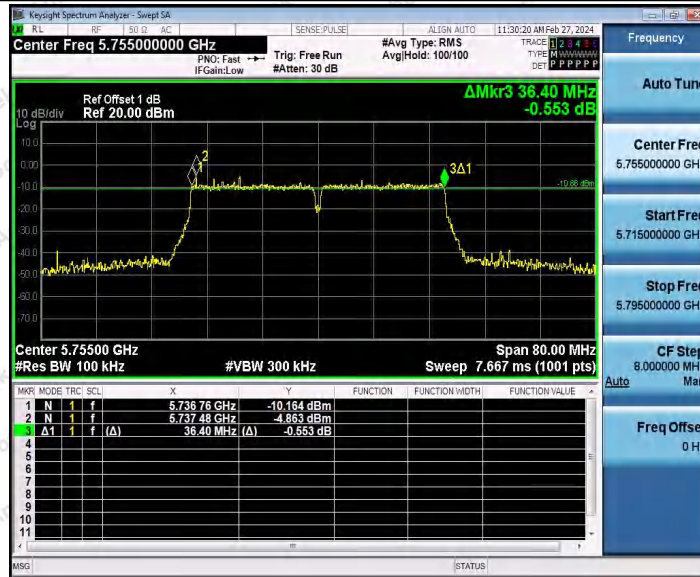

11AC40SISO_Ant1_5755

11AC40SISO_Ant1_5795

Shenzhen Anbotek Compliance Laboratory Limited

Address: 1/F., Building D, Sogood Science and Technology Park, Sanwei Community, Hangcheng Street, Bao'an District, Shenzhen, Guangdong, China.
Tel: (86) 0755-26066440 Fax: (86) 0755-26014772 Email: service@anbotek.com

Hotline 400-003-0500
www.anbotek.com.cn