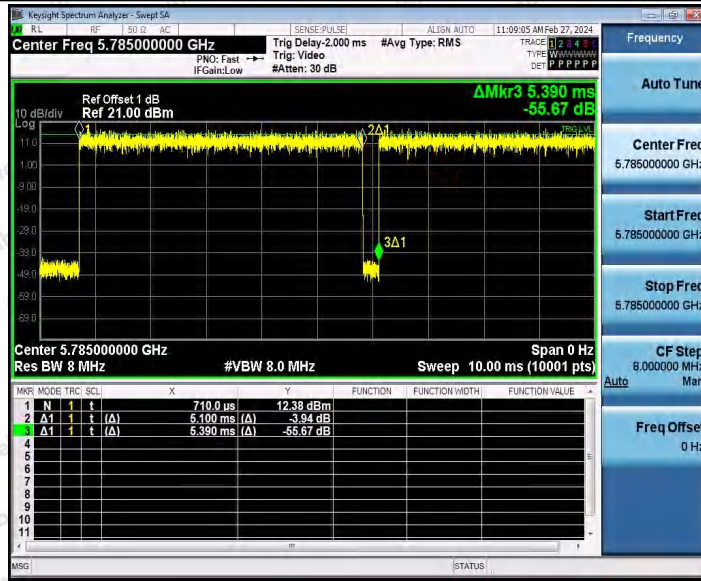

11A_Ant1_5825