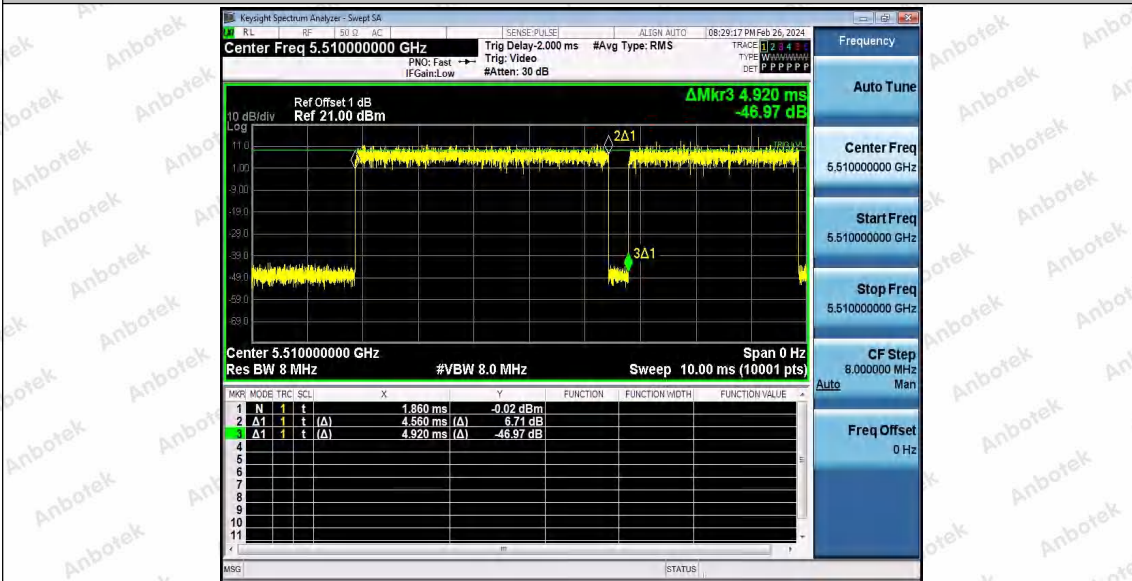

Hotline 400-003-0500
 www.anbotek.com.cn

11AC40SISO_Ant1_5310

11AC40SISO_Ant1_5510

Shenzhen Anbotek Compliance Laboratory Limited

Address: 1/F., Building D, Sogood Science and Technology Park, Sanwei Community, Hangcheng Street, Bao'an District, Shenzhen, Guangdong, China.
 Tel: (86) 0755-26066440 Fax: (86) 0755-26014772 Email: service@anbotek.com