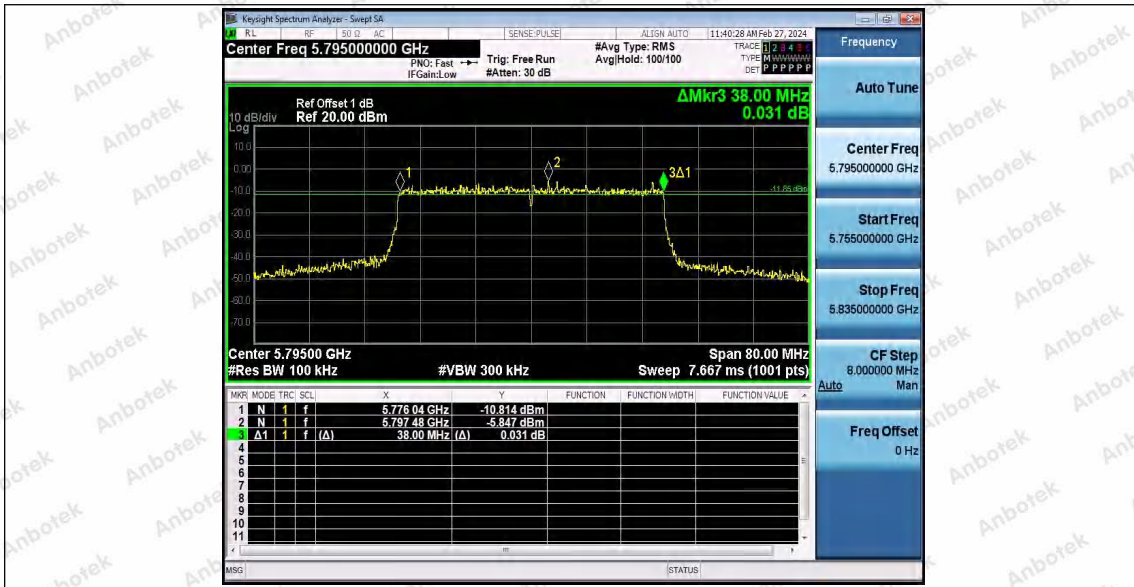

Shenzhen Anbotek Compliance Laboratory Limited

Address: 1/F., Building D, Sogood Science and Technology Park, Sanwei Community, Hangcheng Street, Bao'an District, Shenzhen, Guangdong, China.
Tel: (86) 0755-26066440 Fax: (86) 0755-26014772 Email: service@anbotek.com

Hotline
400-003-0500
www.anbotek.com.cn