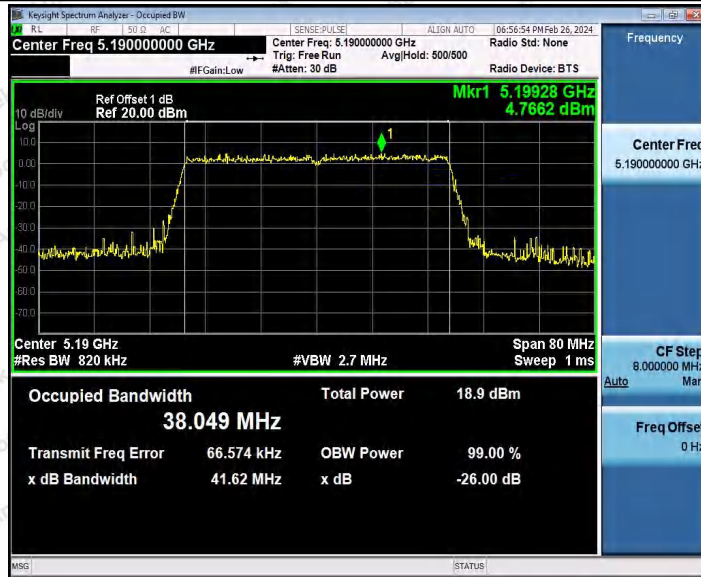

11AX40SISO_Ant1_5190

11AX40SISO_Ant1_5230

Shenzhen Anbotek Compliance Laboratory Limited

Address: 1/F., Building D, Sogood Science and Technology Park, Sanwei Community, Hangcheng Street, Bao'an District, Shenzhen, Guangdong, China.
Tel: (86) 0755-26066440 Fax: (86) 0755-26014772 Email: service@anbotek.com

Hotline 400-003-0500
www.anbotek.com.cn