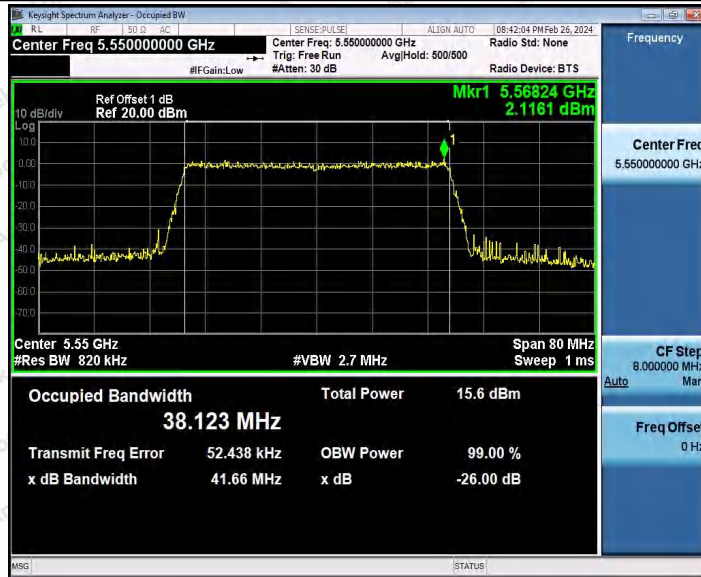

11AX40SISO_Ant1_5550

11AX40SISO_Ant1_5670

Shenzhen Anbotek Compliance Laboratory Limited

Address: 1/F., Building D, Sogood Science and Technology Park, Sanwei Community, Hangcheng Street, Bao'an District, Shenzhen, Guangdong, China.
Tel: (86) 0755-26066440 Fax: (86) 0755-26014772 Email: service@anbotek.com

Hotline 400-003-0500
www.anbotek.com.cn