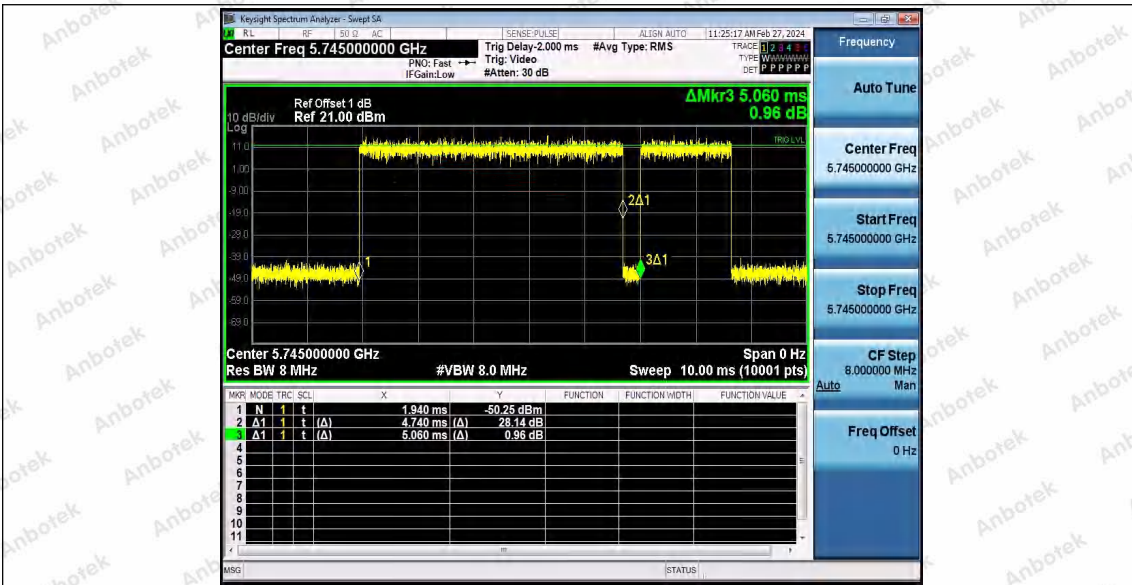

11AC20SISO_Ant1_5785