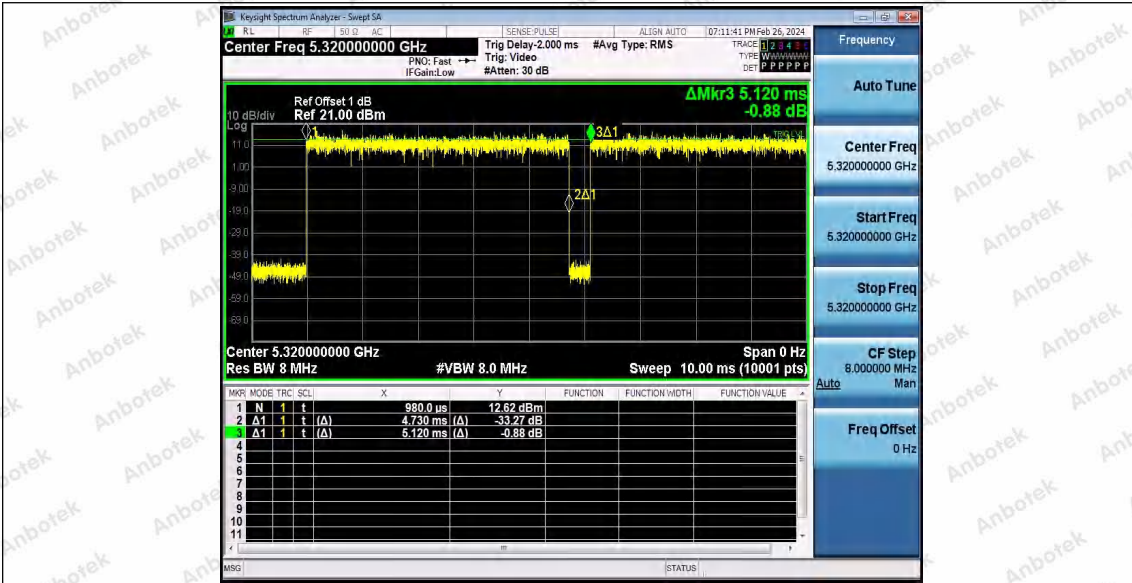

11N20SISO_Ant1_5500