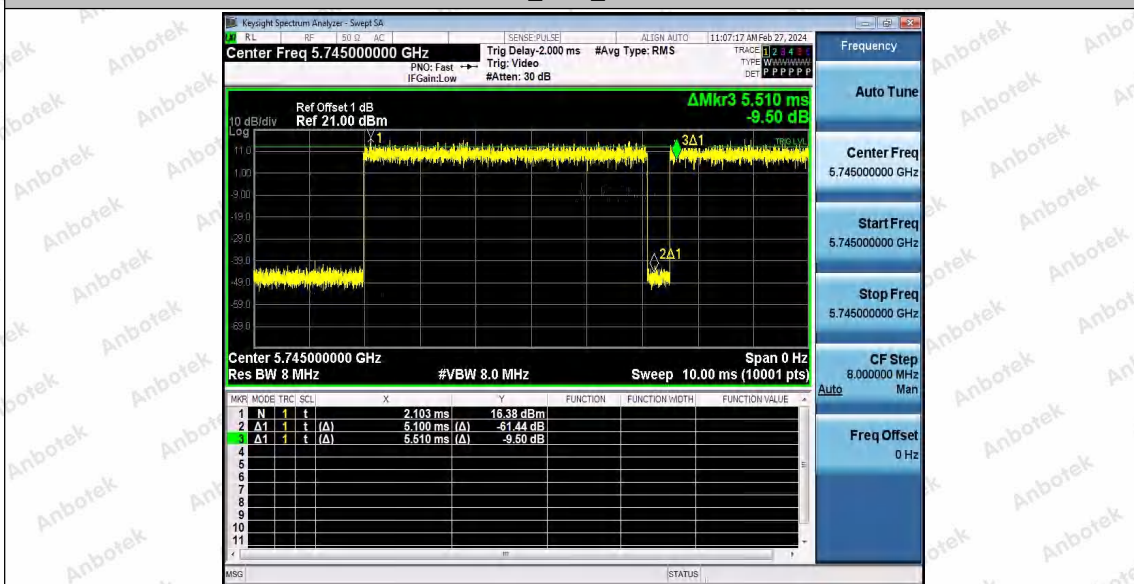

Hotline 400-003-0500
 www.anbotek.com.cn

11A_Ant1_5700

11A_Ant1_5745

Shenzhen Anbotek Compliance Laboratory Limited

Address: 1/F., Building D, Sogood Science and Technology Park, Sanwei Community, Hangcheng Street, Bao'an District, Shenzhen, Guangdong, China.
 Tel: (86) 0755-26066440 Fax: (86) 0755-26014772 Email: service@anbotek.com