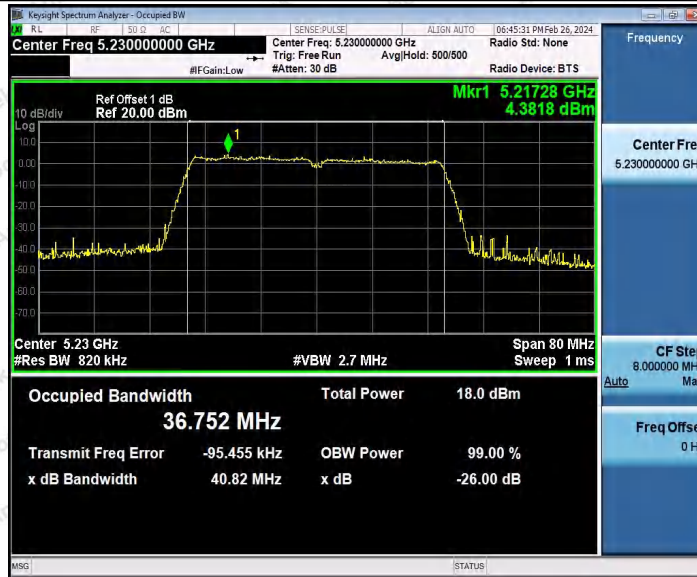

11AC40SISO_Ant1_5230

11AC40SISO_Ant1_5270

Shenzhen Anbotek Compliance Laboratory Limited

Address: 1/F., Building D, Sogood Science and Technology Park, Sanwei Community, Hangcheng Street, Bao'an District, Shenzhen, Guangdong, China.
Tel: (86) 0755-26066440 Fax: (86) 0755-26014772 Email: service@anbotek.com

Hotline: 400-003-0500
www.anbotek.com.cn