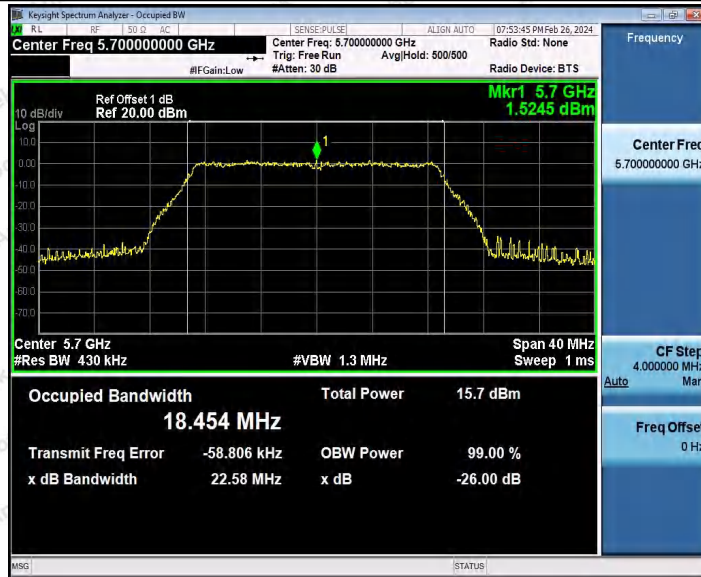

11AC20SISO_Ant1_5700

11AC20SISO_Ant1_5745

Shenzhen Anbotek Compliance Laboratory Limited

Address: 1/F., Building D, Sogood Science and Technology Park, Sanwei Community, Hangcheng Street, Bao'an District, Shenzhen, Guangdong, China.
Tel: (86) 0755-26066440 Fax: (86) 0755-26014772 Email: service@anbotek.com

Hotline: 400-003-0500
www.anbotek.com.cn