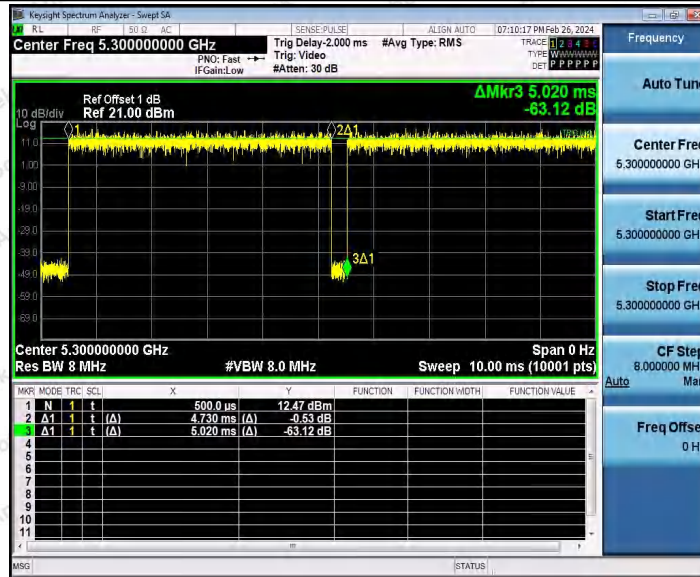

11N20SISO_Ant1_5320

Shenzhen Anbotek Compliance Laboratory Limited

Address: 1/F., Building D, Sogood Science and Technology Park, Sanwei Community, Hangcheng Street, Bao'an District, Shenzhen, Guangdong, China.
Tel: (86) 0755-26066440 Fax: (86) 0755-26014772 Email: service@anbotek.com

Hotline 400-003-0500
www.anbotek.com.cn