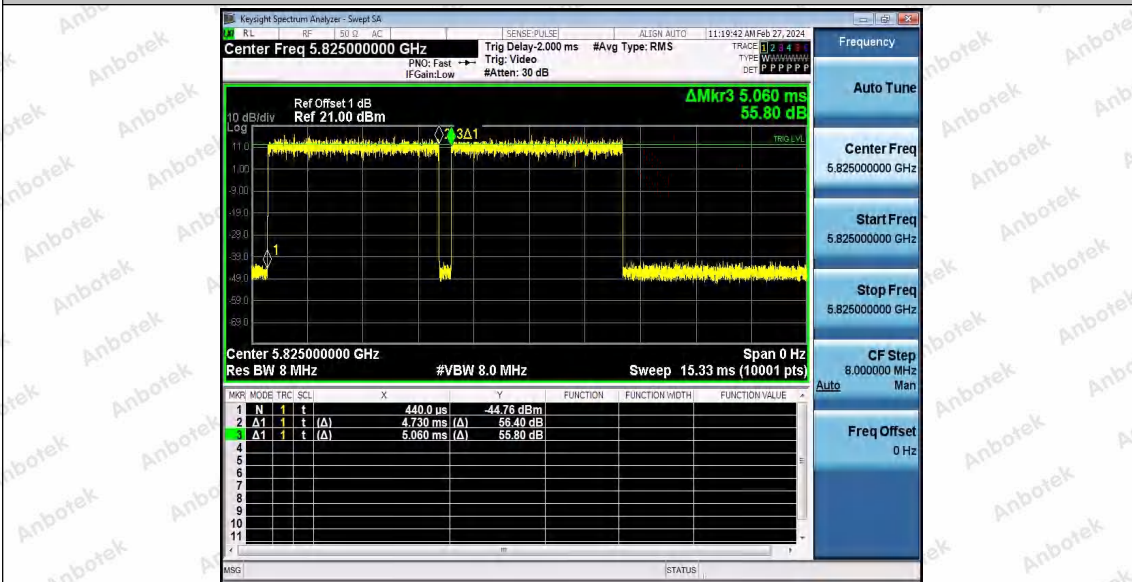

11N40SISO_Ant1_5190