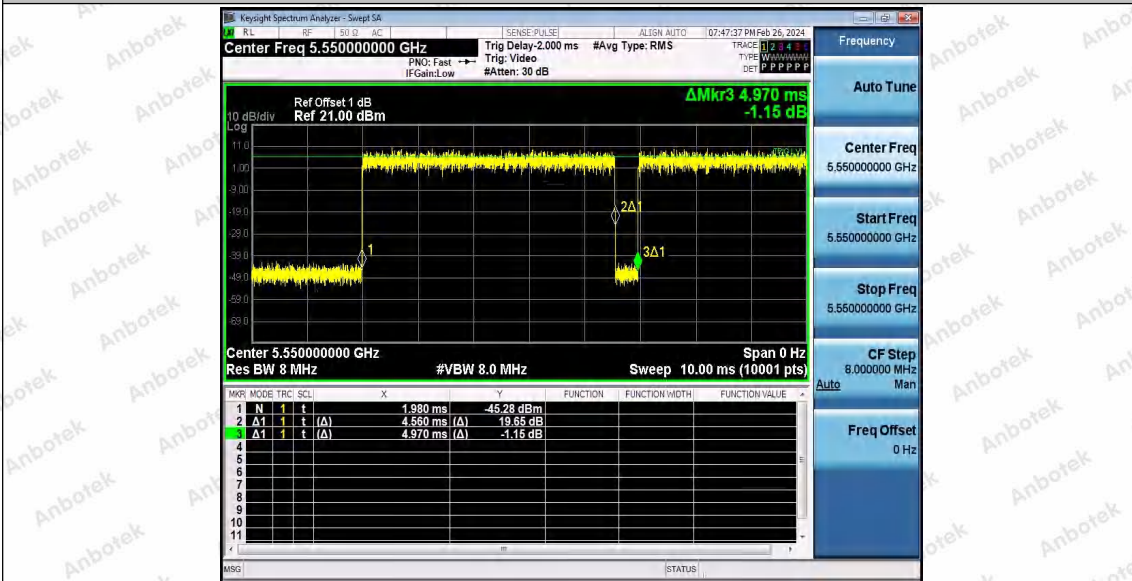

Hotline 400-003-0500
www.anbotek.com.cn

11N40SISO_Ant1_5510

11N40SISO_Ant1_5550

Shenzhen Anbotek Compliance Laboratory Limited

Address: 1/F., Building D, Sogood Science and Technology Park, Sanwei Community, Hangcheng Street, Bao'an District, Shenzhen, Guangdong, China.
 Tel: (86) 0755-26066440 Fax: (86) 0755-26014772 Email: service@anbotek.com