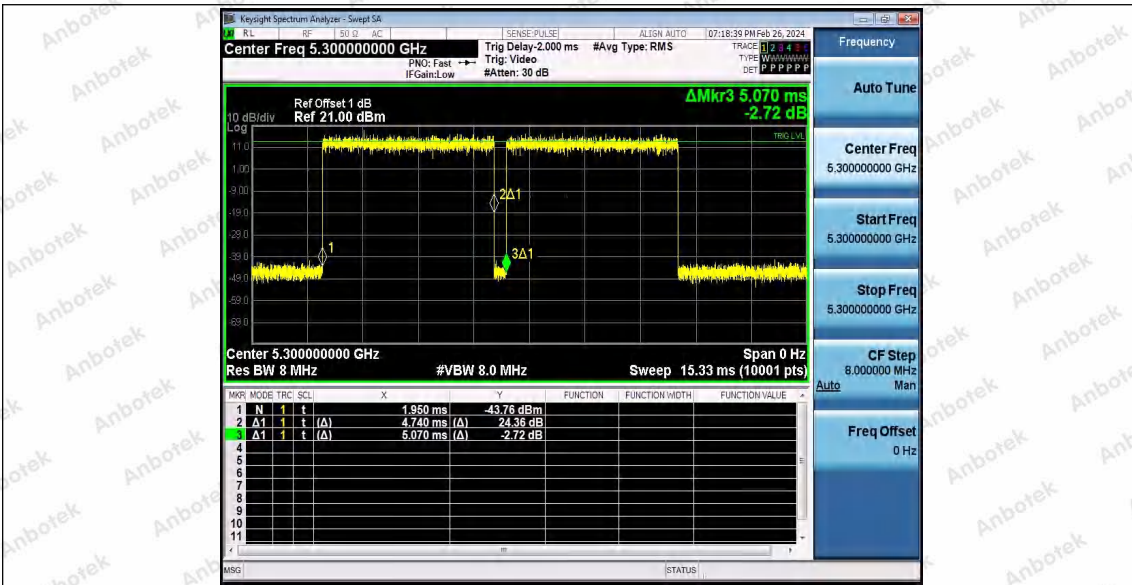

11AC20SISO_Ant1_5320