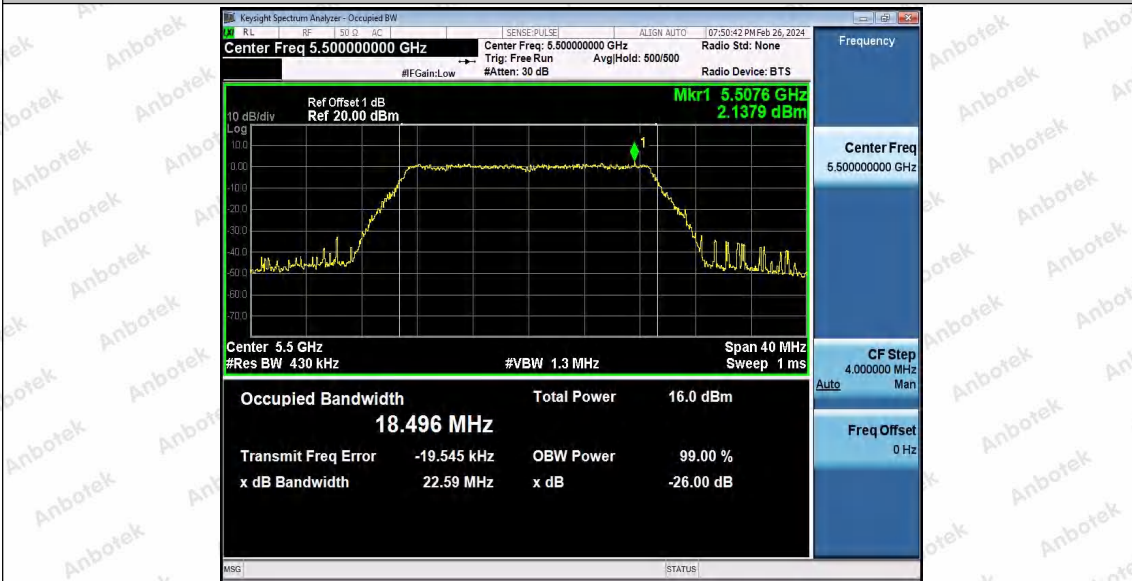

11AC20SISO_Ant1_5320

11AC20SISO_Ant1_5500

Shenzhen Anbotek Compliance Laboratory Limited

Address: 1/F., Building D, Sogood Science and Technology Park, Sanwei Community, Hangcheng Street, Bao'an District, Shenzhen, Guangdong, China.
Tel: (86) 0755-26066440 Fax: (86) 0755-26014772 Email: service@anbotek.com