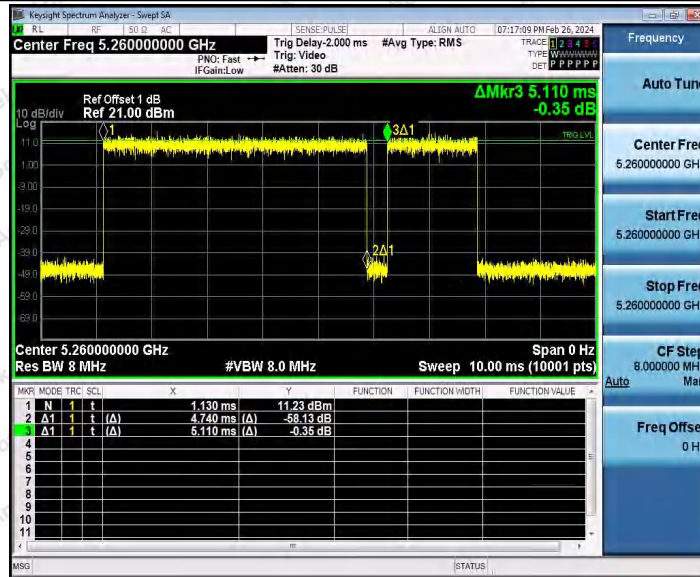

11AC20SISO_Ant1_5300

Shenzhen Anbotek Compliance Laboratory Limited

Address: 1/F., Building D, Sogood Science and Technology Park, Sanwei Community, Hangcheng Street, Bao'an District, Shenzhen, Guangdong, China.
Tel: (86) 0755-26066440 Fax: (86) 0755-26014772 Email: service@anbotek.com

Hotline 400-003-0500
www.anbotek.com.cn