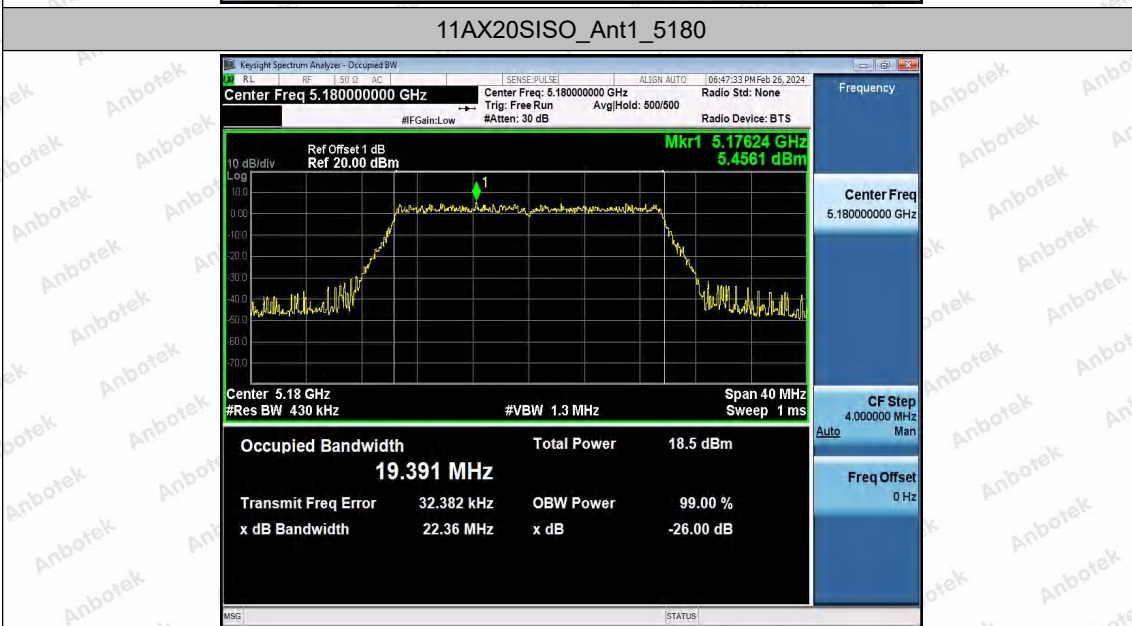

Shenzhen Anbotek Compliance Laboratory Limited

Address: 1/F., Building D, Sogood Science and Technology Park, Sanwei Community, Hangcheng Street, Bao'an District, Shenzhen, Guangdong, China.
Tel: (86) 0755-26066440 Fax: (86) 0755-26014772 Email: service@anbotek.com

Hotline 400-003-0500
www.anbotek.com.cn