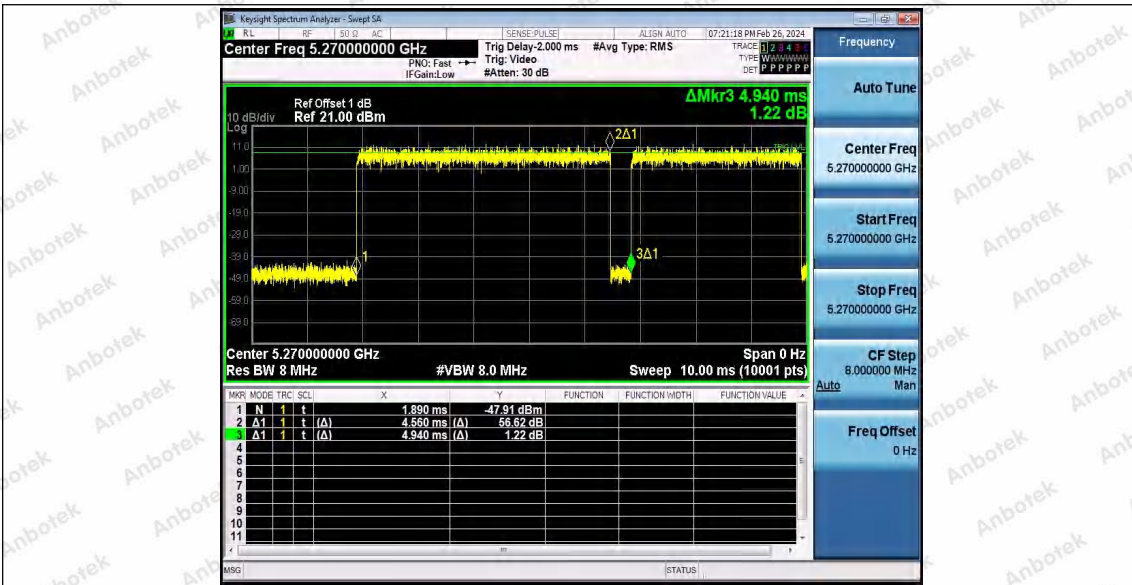

11AC40SISO_Ant1_5310