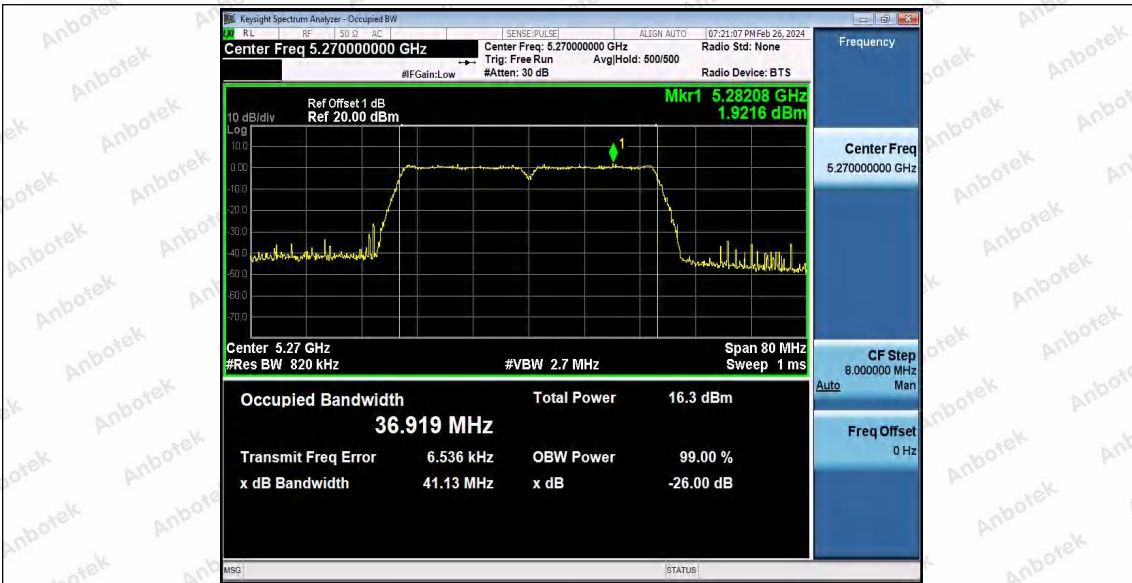

11AC40SISO_Ant1_5310