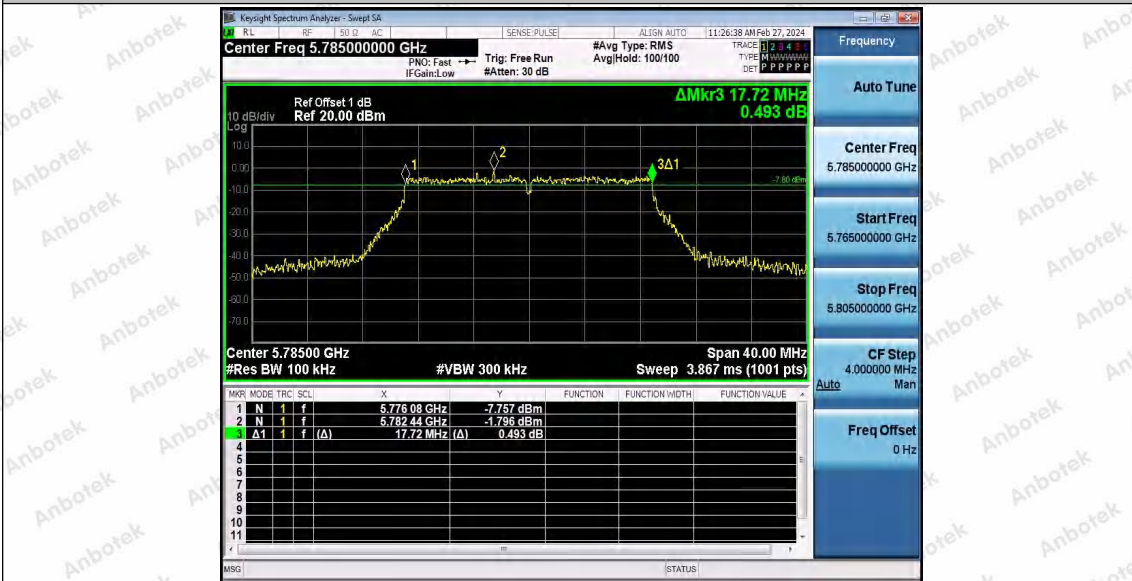

Hotline 400-003-0500
www.anbotek.com.cn

11AC20SISO_Ant1_5745

11AC20SISO_Ant1_5785

Shenzhen Anbotek Compliance Laboratory Limited

Address: 1/F., Building D, Sogood Science and Technology Park, Sanwei Community, Hangcheng Street, Bao'an District, Shenzhen, Guangdong, China.
Tel: (86) 0755-26066440 Fax: (86) 0755-26014772 Email: service@anbotek.com