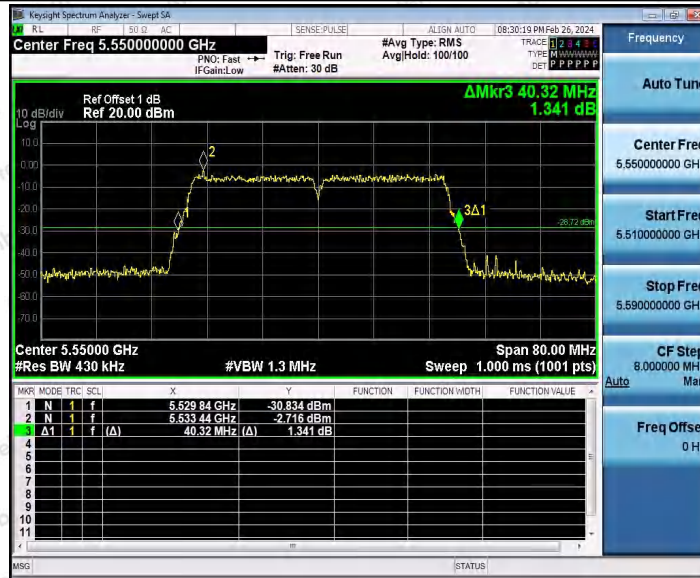

11AC40SISO_Ant1_5550