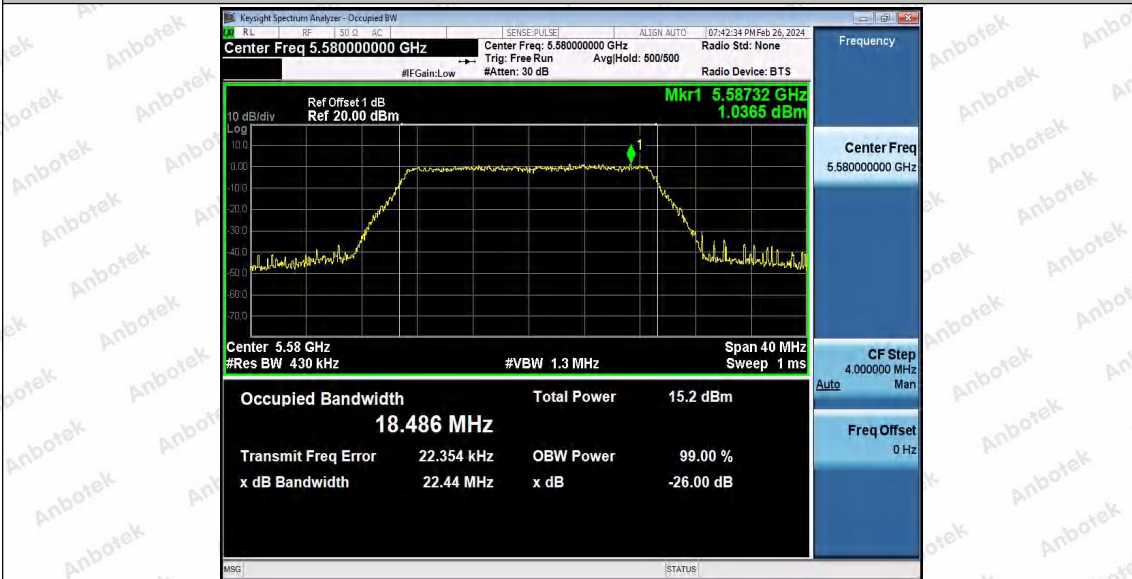

Hotline 400-003-0500
 www.anbotek.com.cn

11N20SISO_Ant1_5500

11N20SISO_Ant1_5580

Shenzhen Anbotek Compliance Laboratory Limited

Address: 1/F., Building D, Sogood Science and Technology Park, Sanwei Community, Hangcheng Street, Bao'an District, Shenzhen, Guangdong, China.
Tel: (86) 0755-26066440 Fax: (86) 0755-26014772 Email: service@anbotek.com