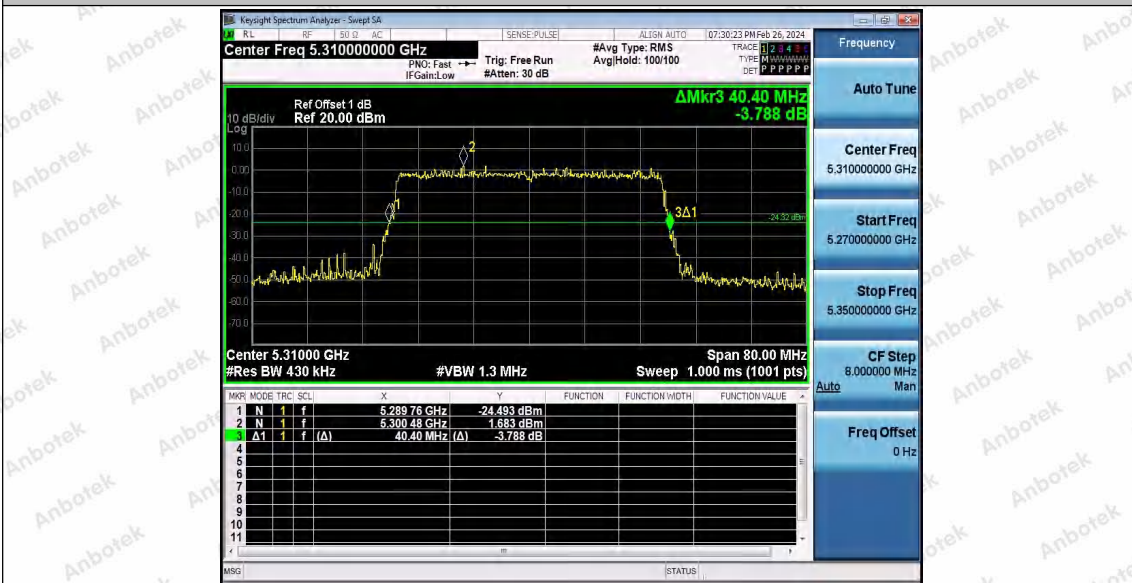

Shenzhen Anbotek Compliance Laboratory Limited

Address: 1/F., Building D, Sogood Science and Technology Park, Sanwei Community, Hangcheng Street, Bao'an District, Shenzhen, Guangdong, China.
Tel: (86) 0755-26066440 Fax: (86) 0755-26014772 Email: service@anbotek.com

Hotline
400-003-0500
www.anbotek.com.cn