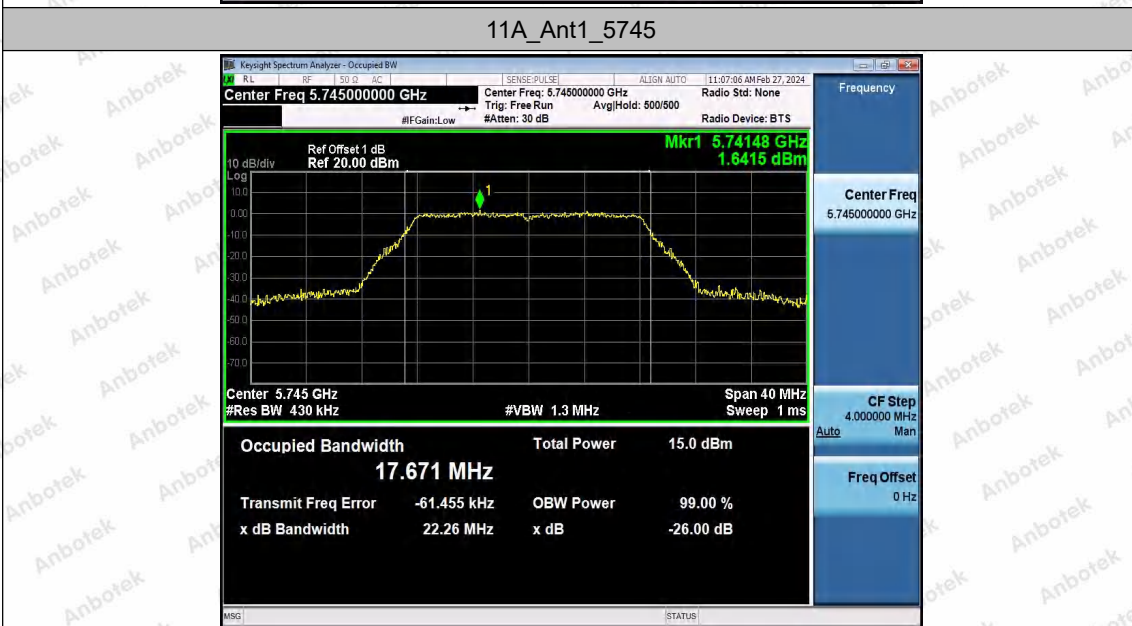

Shenzhen Anbotek Compliance Laboratory Limited

Address: 1/F., Building D, Sogood Science and Technology Park, Sanwei Community, Hangcheng Street, Bao'an District, Shenzhen, Guangdong, China.
Tel: (86) 0755-26066440 Fax: (86) 0755-26014772 Email: service@anbotek.com

Hotline: 400-003-0500
www.anbotek.com.cn