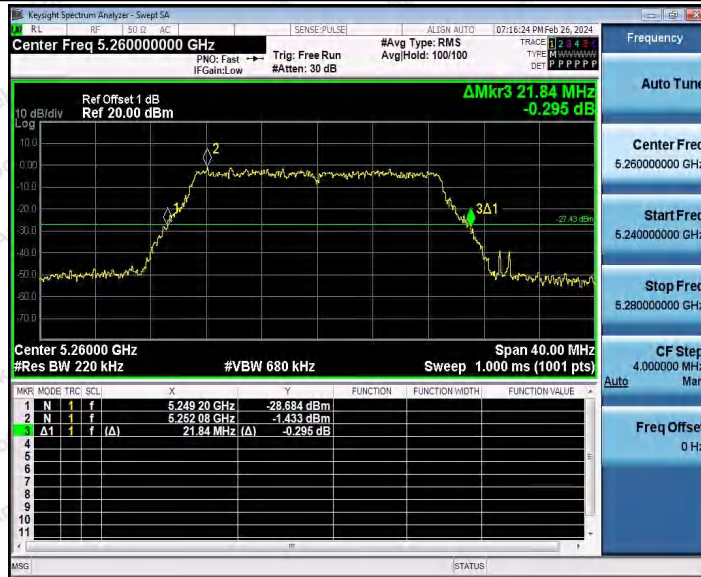

11AC20SISO_Ant1_5260

11AC20SISO_Ant1_5300

Shenzhen Anbotek Compliance Laboratory Limited

Address: 1/F., Building D, Sogood Science and Technology Park, Sanwei Community, Hangcheng Street, Bao'an District, Shenzhen, Guangdong, China.
Tel: (86) 0755-26066440 Fax: (86) 0755-26014772 Email: service@anbotek.com

Hotline
400-003-0500
www.anbotek.com.cn