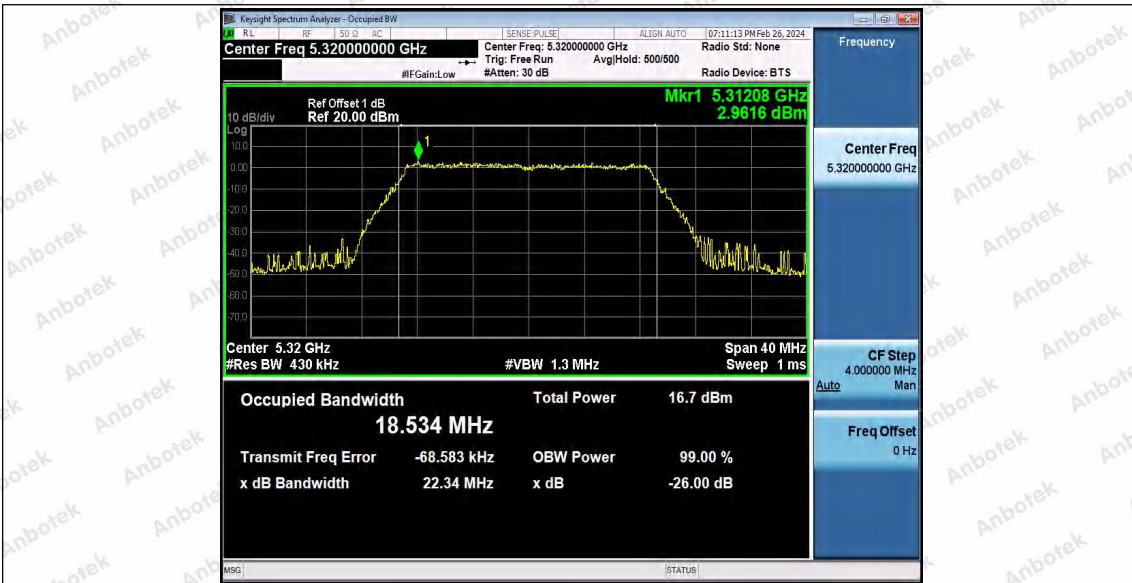

11N20SISO_Ant1_5500