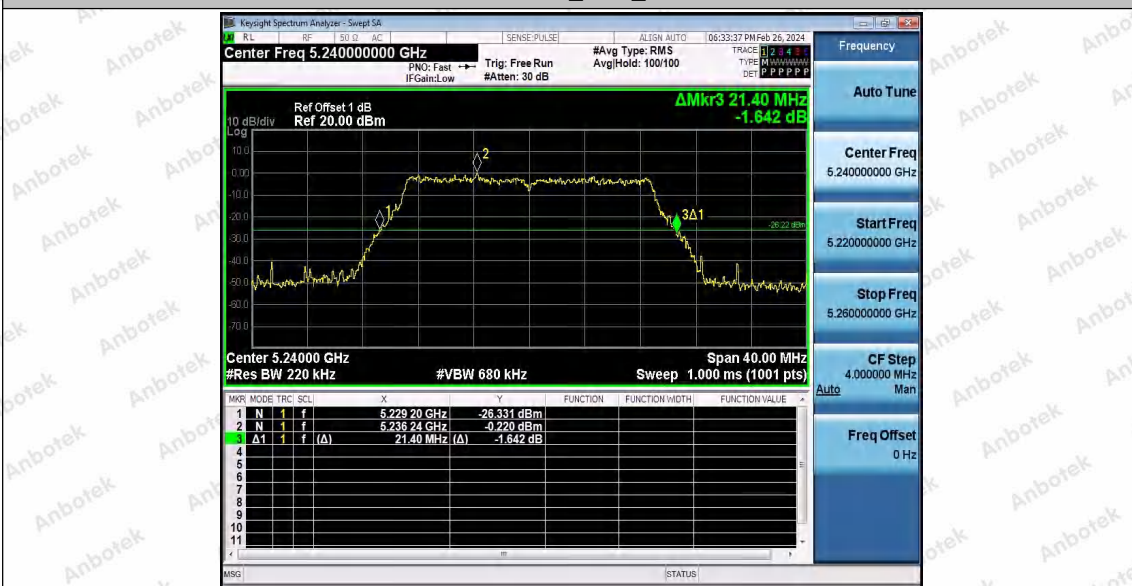

Hotline 400-003-0500
www.anbotek.com.cn

11N20SISO_Ant1_5200

11N20SISO_Ant1_5240

Shenzhen Anbotek Compliance Laboratory Limited

Address: 1/F., Building D, Sogood Science and Technology Park, Sanwei Community, Hangcheng Street, Bao'an District, Shenzhen, Guangdong, China.
Tel: (86) 0755-26066440 Fax: (86) 0755-26014772 Email: service@anbotek.com