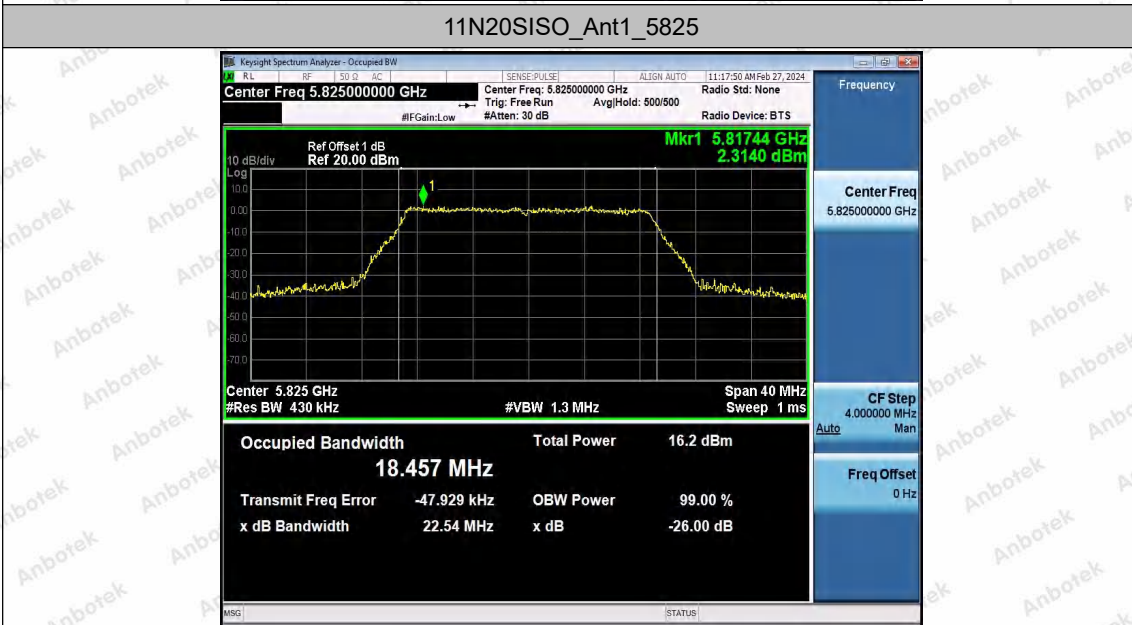

Shenzhen Anbotek Compliance Laboratory Limited

Address: 1/F., Building D, Sogood Science and Technology Park, Sanwei Community, Hangcheng Street, Bao'an District, Shenzhen, Guangdong, China.
Tel: (86) 0755-26066440 Fax: (86) 0755-26014772 Email: service@anbotek.com

Hotline: 400-003-0500
www.anbotek.com.cn