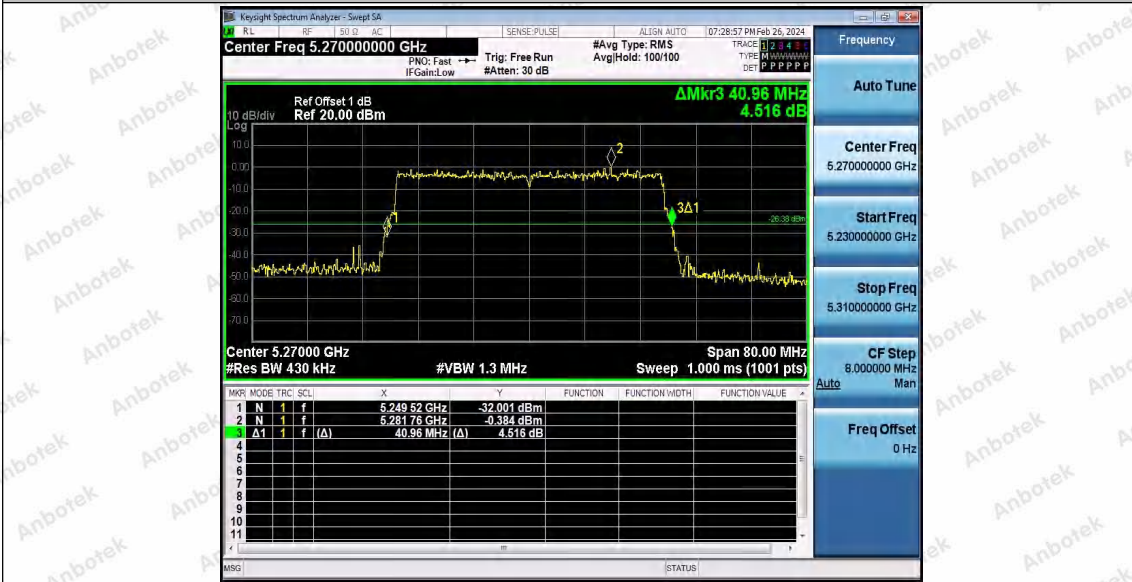

11AX40SISO_Ant1_5310