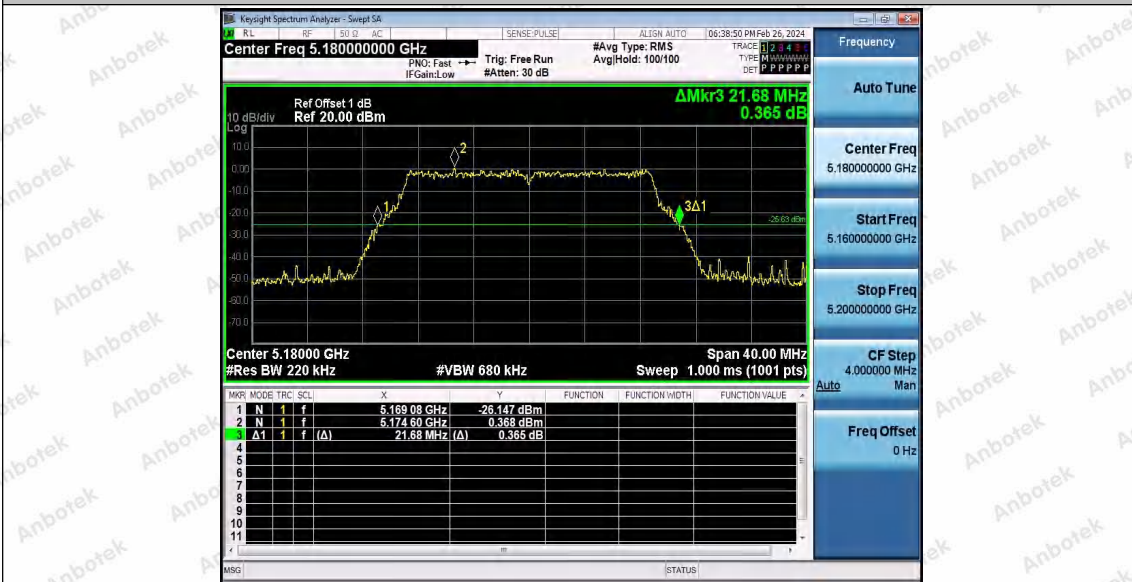

11AC20SISO_Ant1_5200