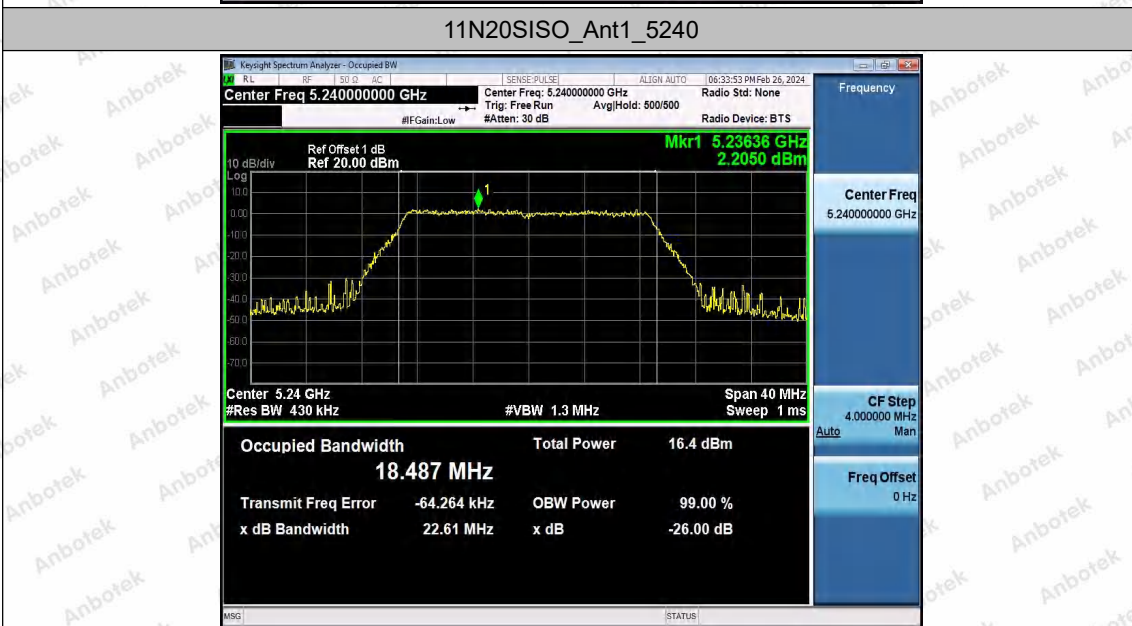

Shenzhen Anbotek Compliance Laboratory Limited

Address: 1/F., Building D, Sogood Science and Technology Park, Sanwei Community, Hangcheng Street, Bao'an District, Shenzhen, Guangdong, China.
Tel: (86) 0755-26066440 Fax: (86) 0755-26014772 Email: service@anbotek.com

Hotline
400-003-0500
www.anbotek.com.cn