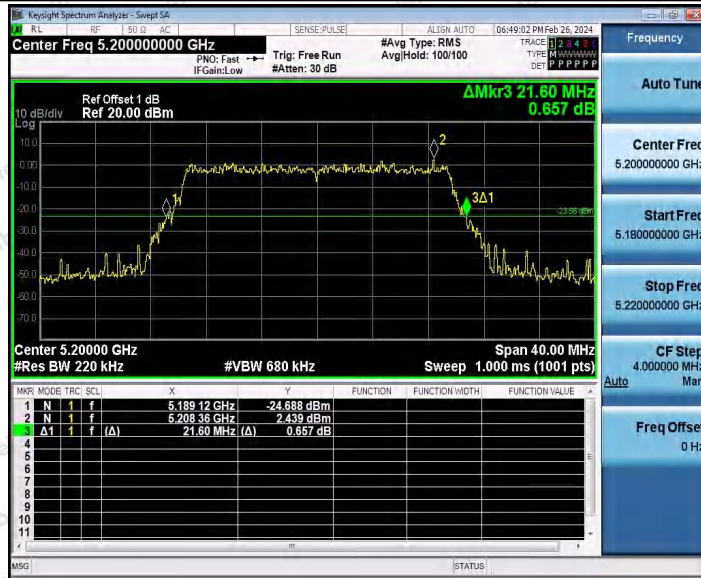

11AX20SISO_Ant1_5200