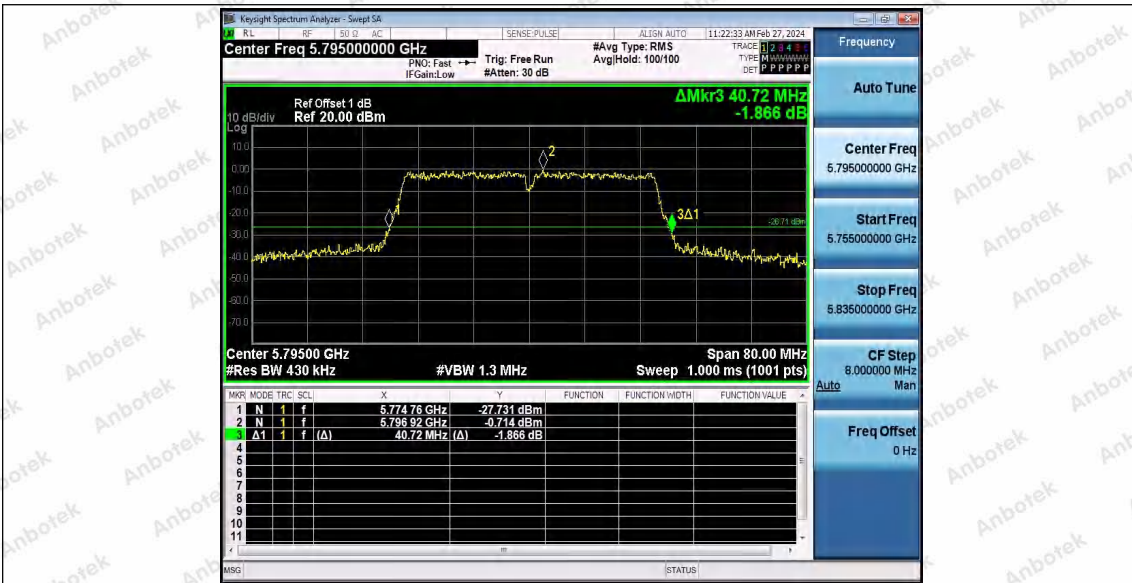

11AC20SISO_Ant1_5180