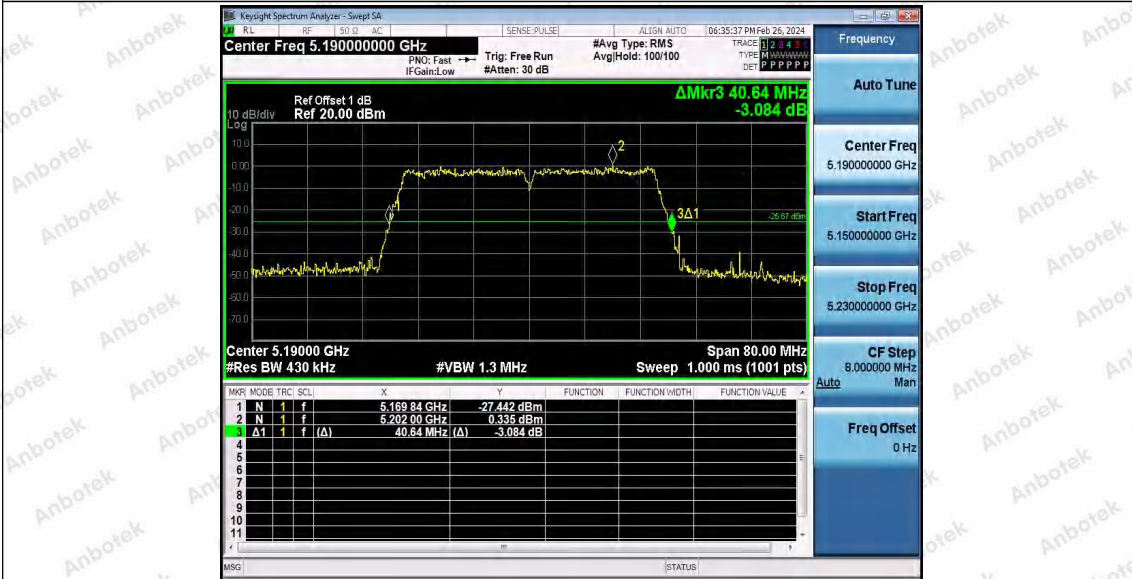

Hotline
400-003-0500
www.anbotek.com.cn

11N20SISO_Ant1_5825

11N40SISO_Ant1_5190

Shenzhen Anbotek Compliance Laboratory Limited

Address: 1/F., Building D, Sogood Science and Technology Park, Sanwei Community, Hangcheng Street, Bao'an District, Shenzhen, Guangdong, China.
 Tel: (86) 0755-26066440 Fax: (86) 0755-26014772 Email: service@anbotek.com