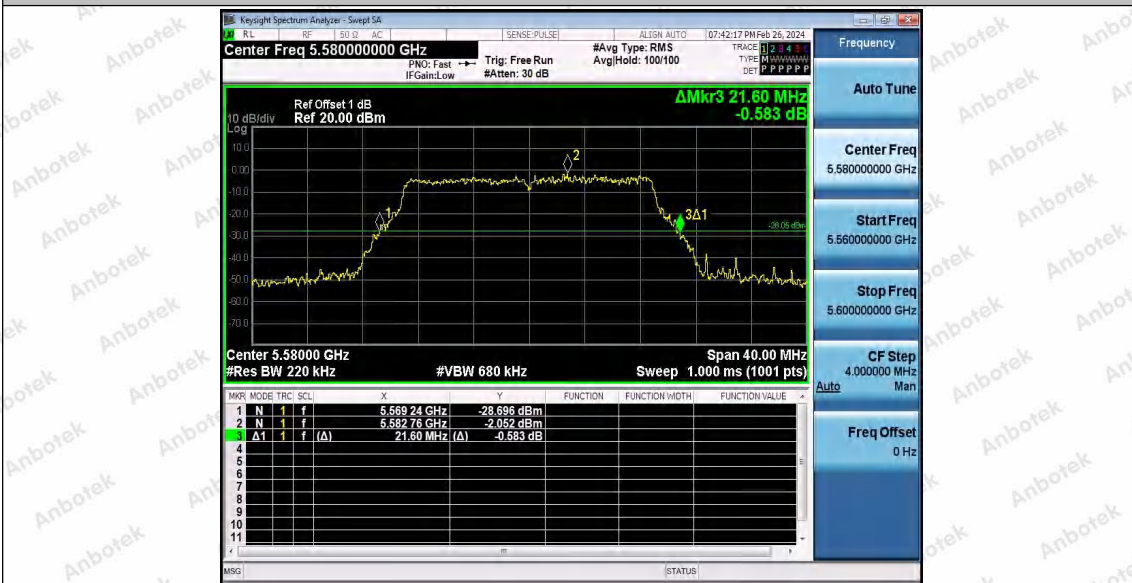

Hotline 400-003-0500
www.anbotek.com.cn

11N20SISO_Ant1_5500

11N20SISO_Ant1_5580

Shenzhen Anbotek Compliance Laboratory Limited

Address: 1/F., Building D, Sogood Science and Technology Park, Sanwei Community, Hangcheng Street, Bao'an District, Shenzhen, Guangdong, China.
 Tel: (86) 0755-26066440 Fax: (86) 0755-26014772 Email: service@anbotek.com