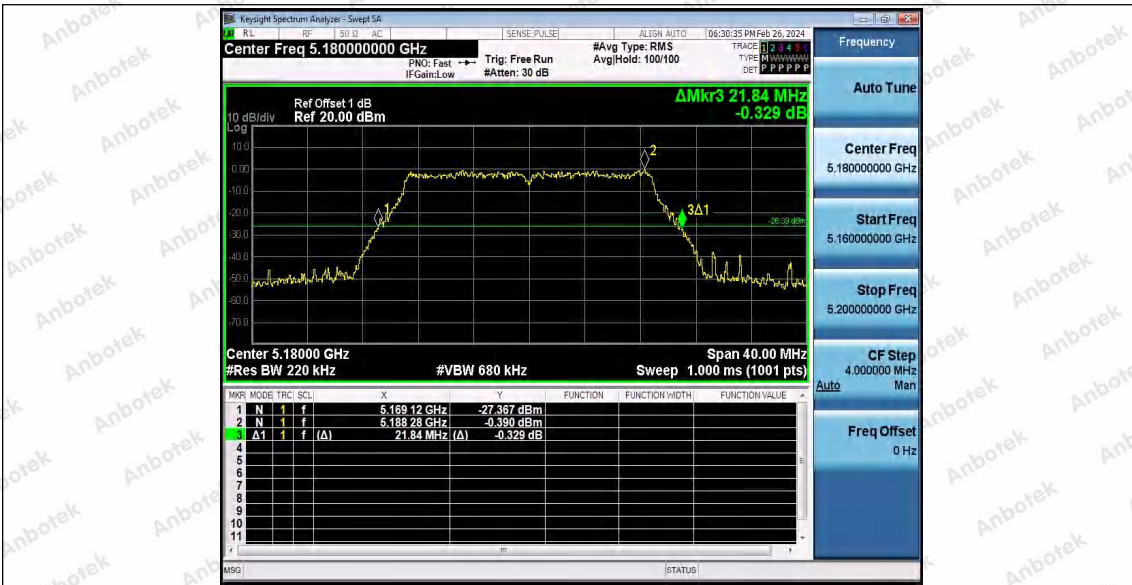

11N20SISO_Ant1_5200