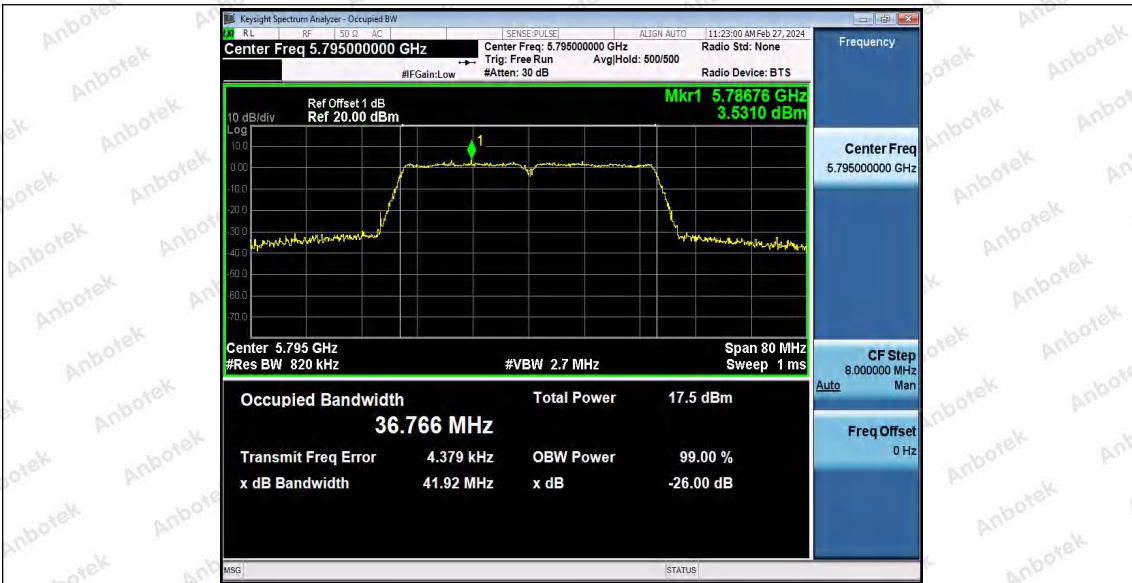

11AC20SISO_Ant1_5180