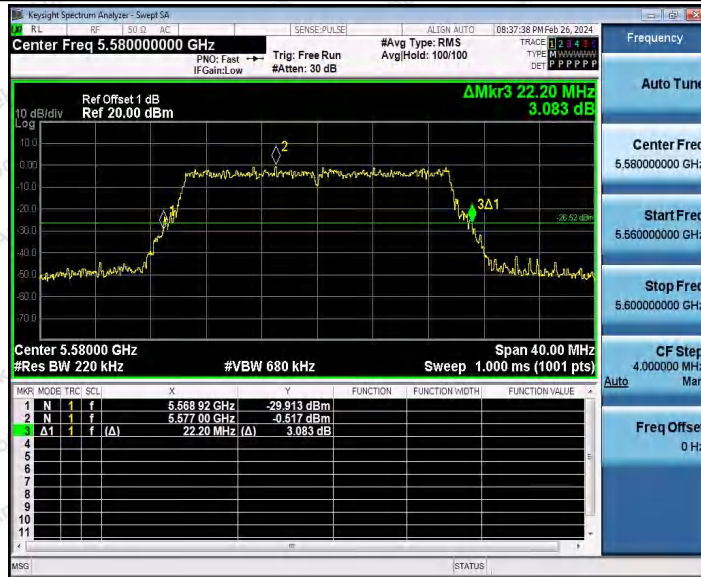

11AX20SISO_Ant1_5580

11AX20SISO_Ant1_5700

Shenzhen Anbotek Compliance Laboratory Limited

Address: 1/F., Building D, Sogood Science and Technology Park, Sanwei Community, Hangcheng Street, Bao'an District, Shenzhen, Guangdong, China.
Tel: (86) 0755-26066440 Fax: (86) 0755-26014772 Email: service@anbotek.com

Hotline
400-003-0500
www.anbotek.com.cn