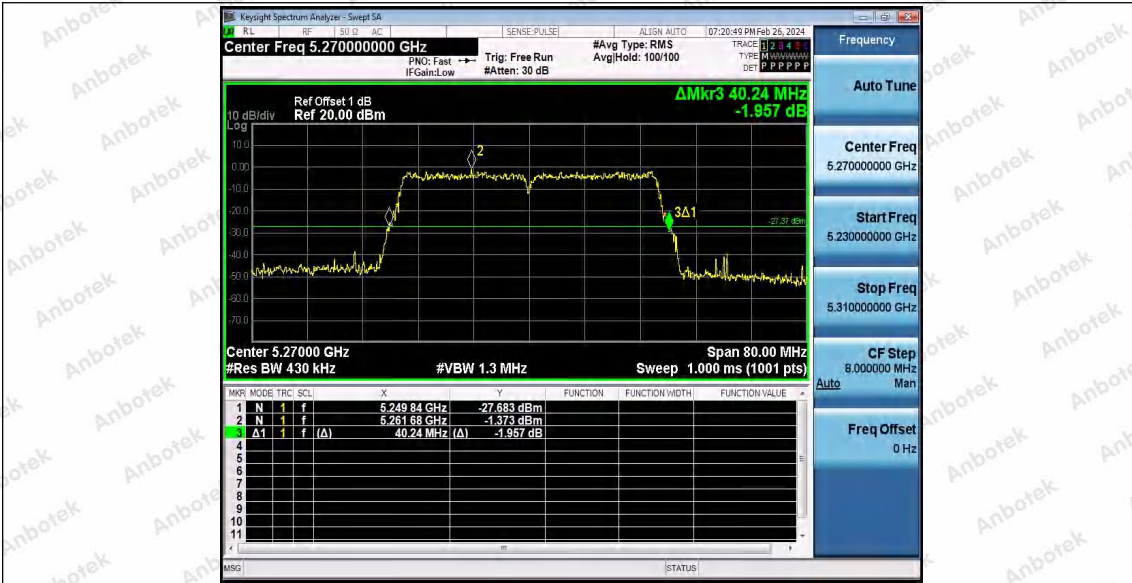

11AC40SISO_Ant1_5310