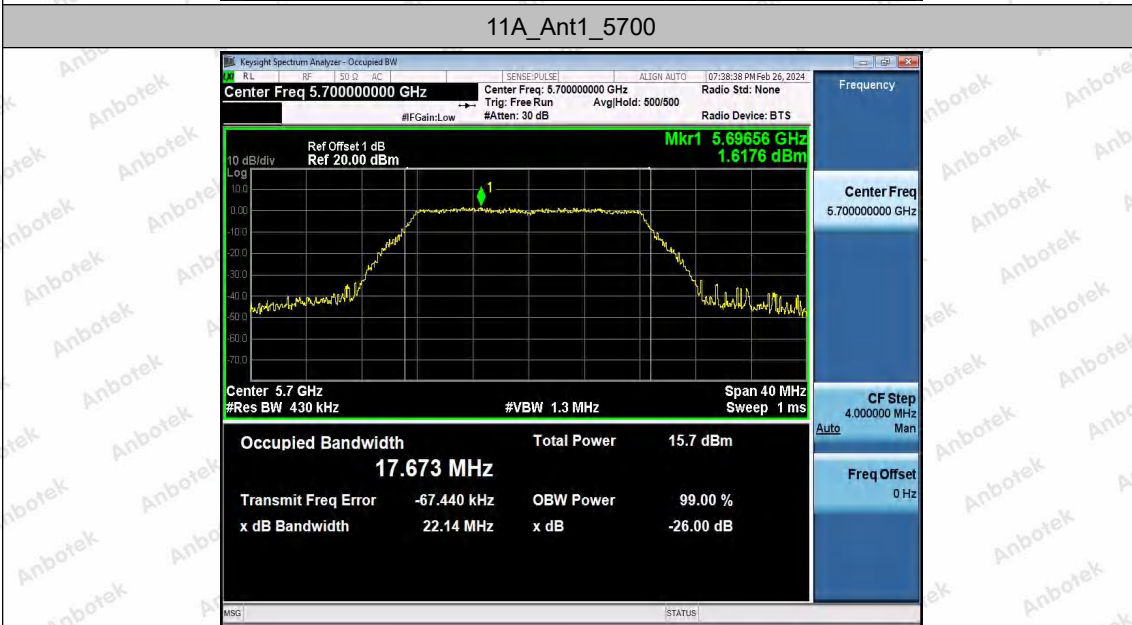

Shenzhen Anbotek Compliance Laboratory Limited

Address: 1/F., Building D, Sogood Science and Technology Park, Sanwei Community, Hangcheng Street, Bao'an District, Shenzhen, Guangdong, China.
Tel: (86) 0755-26066440 Fax: (86) 0755-26014772 Email: service@anbotek.com

Hotline: 400-003-0500
www.anbotek.com.cn