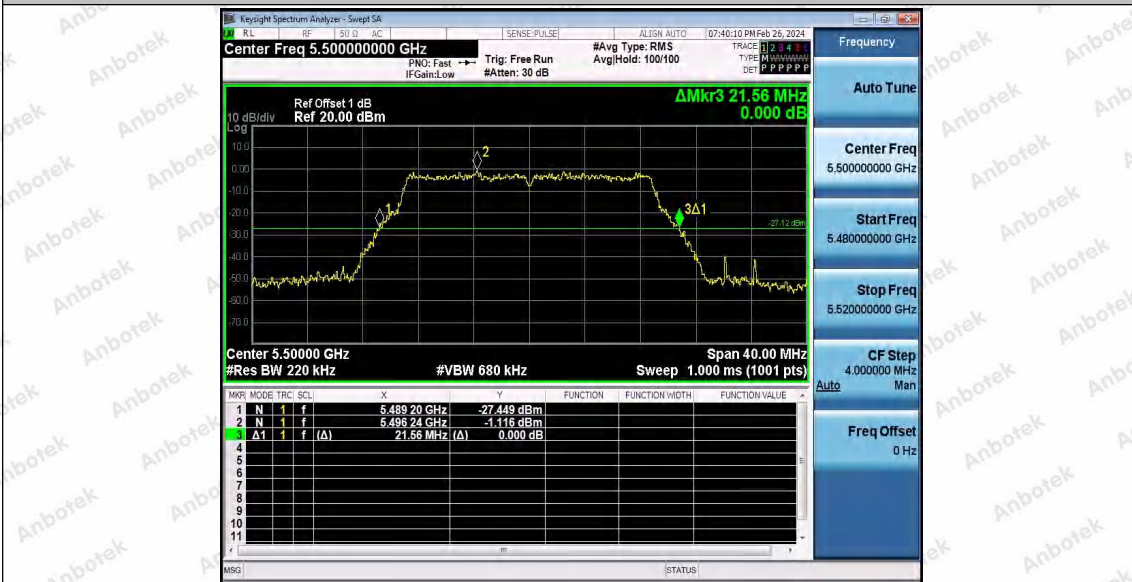

11N20SISO_Ant1_5580