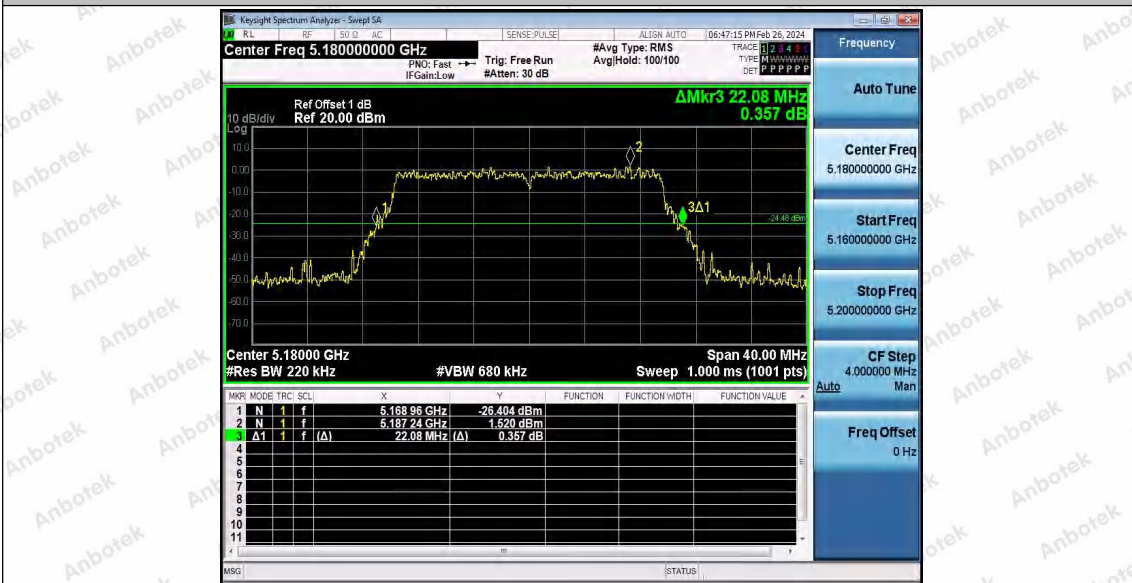

Hotline
400-003-0500
www.anbotek.com.cn

11AC40SISO_Ant1_5795

11AX20SISO_Ant1_5180

Shenzhen Anbotek Compliance Laboratory Limited

Address: 1/F., Building D, Sogood Science and Technology Park, Sanwei Community, Hangcheng Street, Bao'an District, Shenzhen, Guangdong, China.
Tel: (86) 0755-26066440 Fax: (86) 0755-26014772 Email: service@anbotek.com