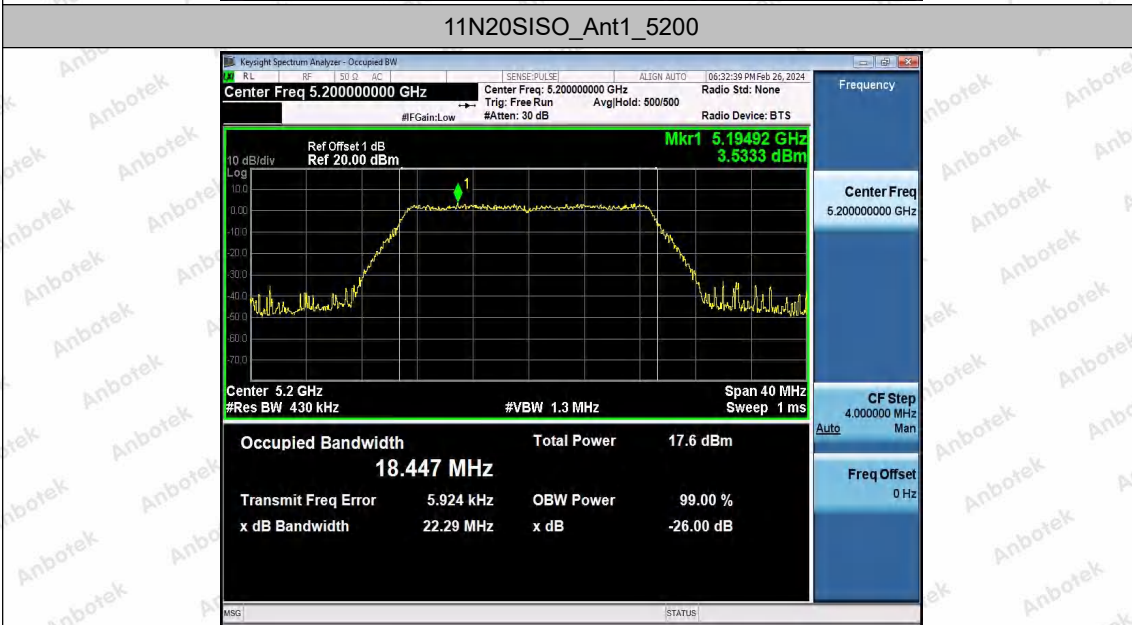

Shenzhen Anbotek Compliance Laboratory Limited

Address: 1/F., Building D, Sogood Science and Technology Park, Sanwei Community, Hangcheng Street, Bao'an District, Shenzhen, Guangdong, China.
Tel: (86) 0755-26066440 Fax: (86) 0755-26014772 Email: service@anbotek.com

Hotline
400-003-0500
www.anbotek.com.cn