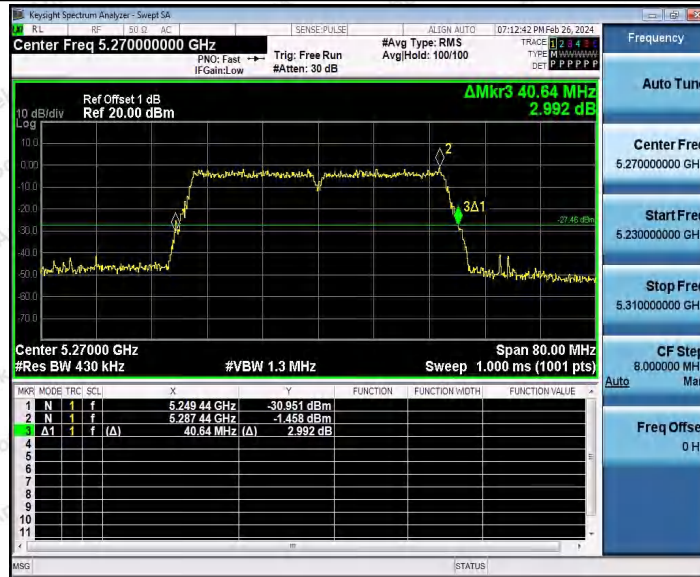

11N40SISO_Ant1_5270

11N40SISO_Ant1_5310

Shenzhen Anbotek Compliance Laboratory Limited

Address: 1/F., Building D, Sogood Science and Technology Park, Sanwei Community, Hangcheng Street, Bao'an District, Shenzhen, Guangdong, China.
Tel: (86) 0755-26066440 Fax: (86) 0755-26014772 Email: service@anbotek.com

Hotline
400-003-0500
www.anbotek.com.cn