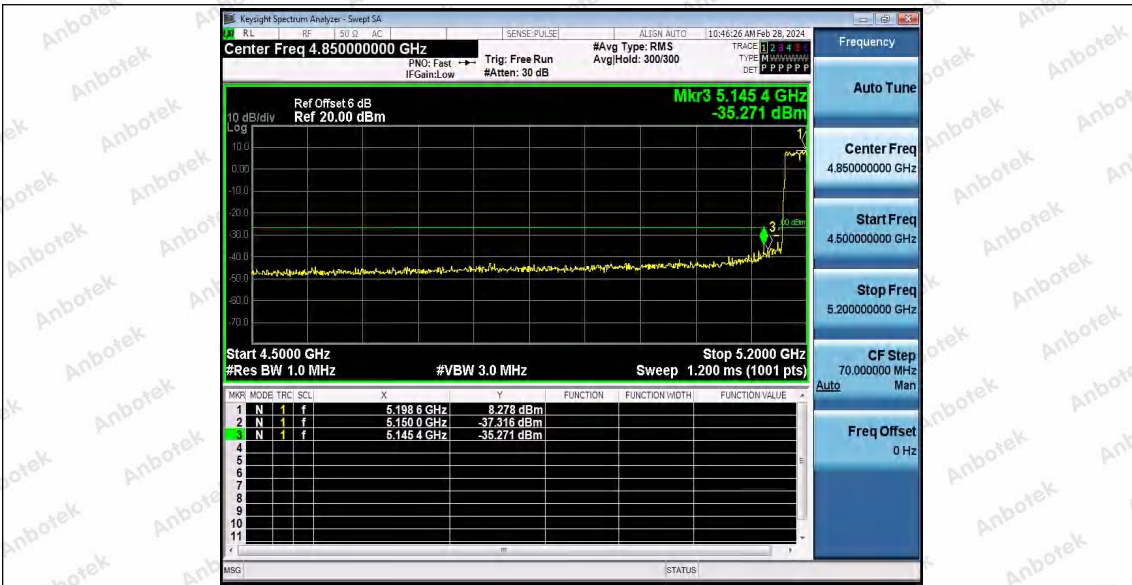

11N40SISO_Ant1_High_5230