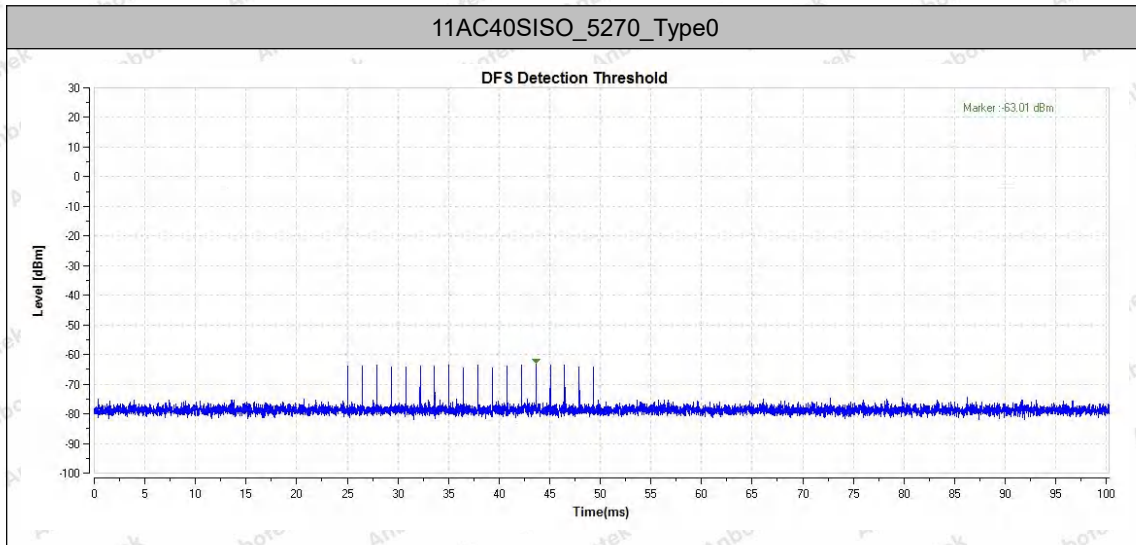

Test Graphs

Shenzhen Anbotek Compliance Laboratory Limited

Address: 1/F., Building D, Sogood Science and Technology Park, Sanwei Community, Hangcheng Street, Bao'an District, Shenzhen, Guangdong, China.
Tel: (86) 0755-26066440 Fax: (86) 0755-26014772 Email: service@anbotek.com

Hotline
400-003-0500
www.anbotek.com.cn