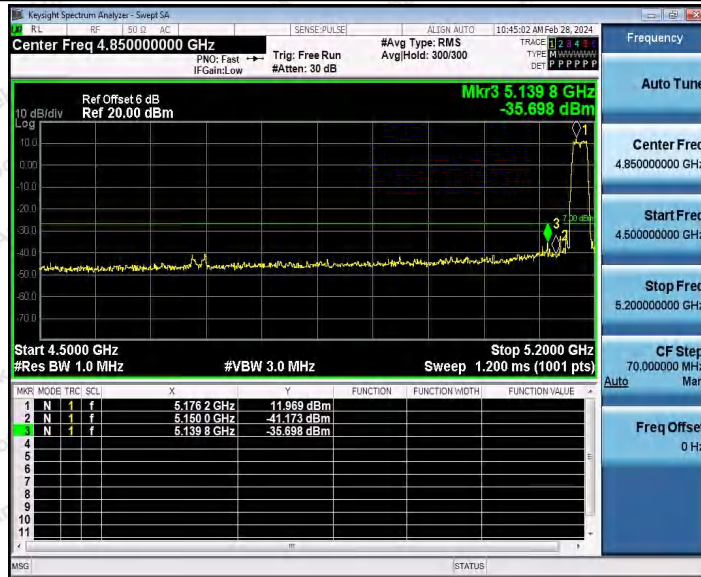

11N20SISO_Ant1_High_5240

Shenzhen Anbotek Compliance Laboratory Limited

Address: 1/F., Building D, Sogood Science and Technology Park, Sanwei Community, Hangcheng Street, Bao'an District, Shenzhen, Guangdong, China.
Tel: (86) 0755-26066440 Fax: (86) 0755-26014772 Email: service@anbotek.com

Hotline
400-003-0500
www.anbotek.com.cn