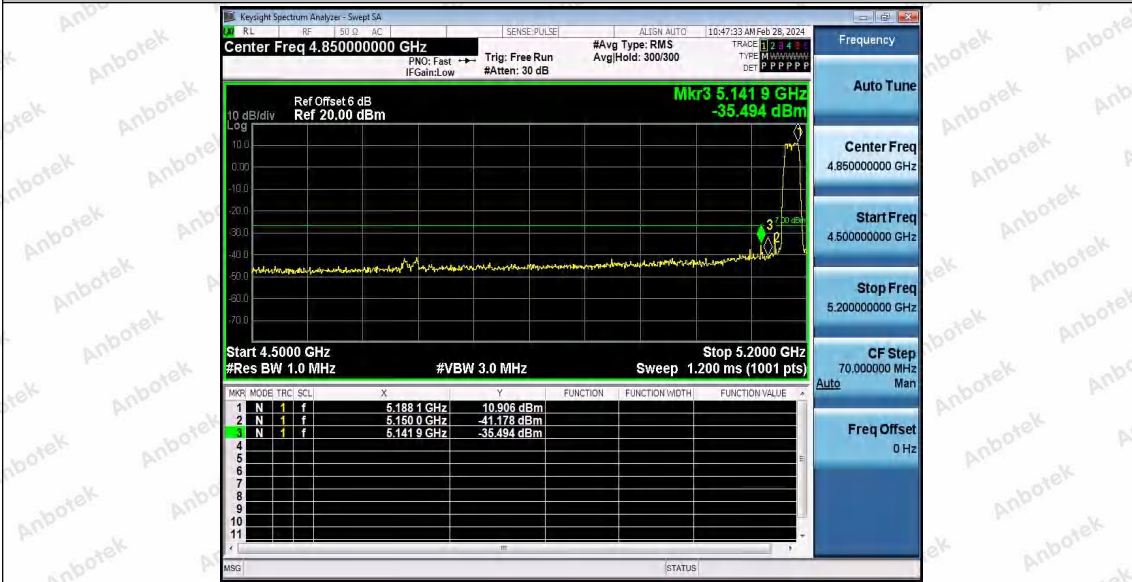

11AC20SISO_Ant1_High_5240