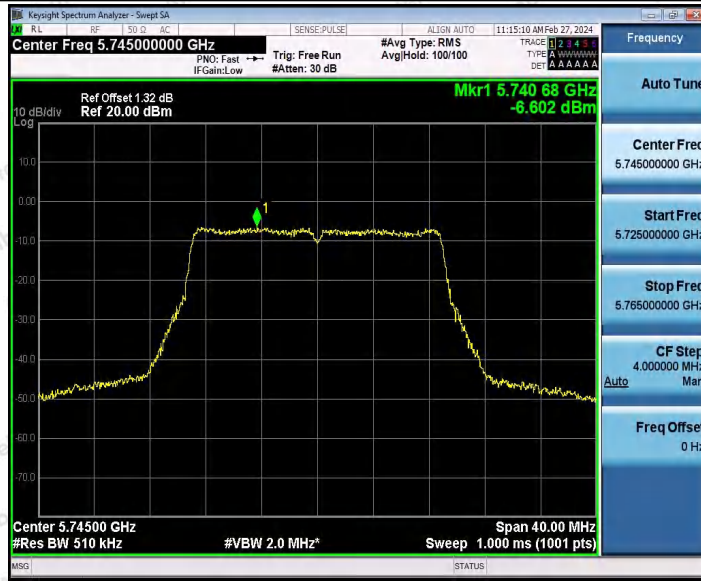

11N20SISO_Ant1_5745

11N20SISO_Ant1_5785