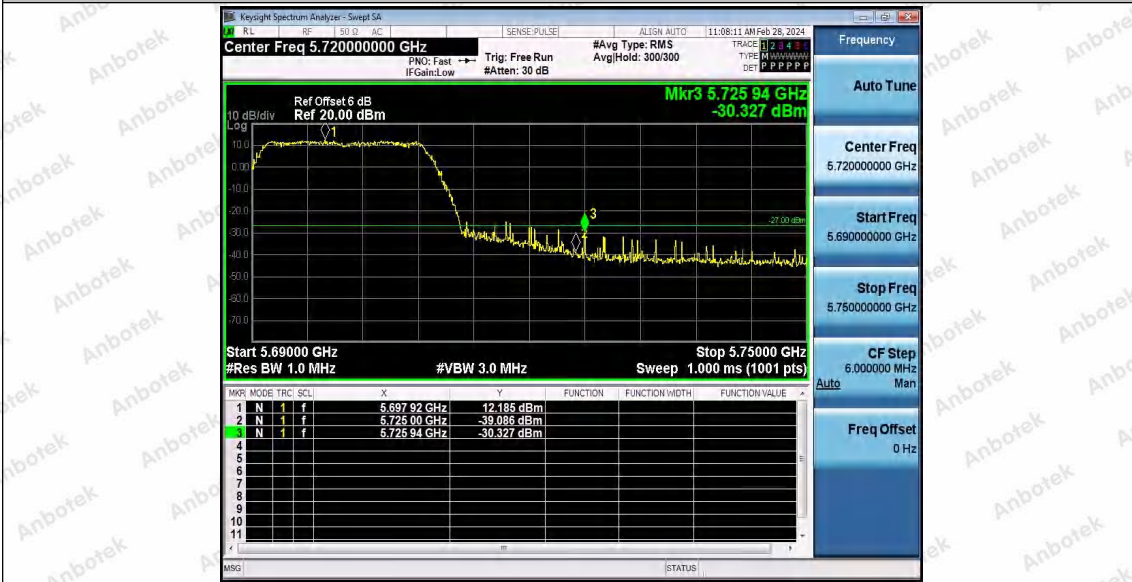

11AC40SISO_Ant1_Low_5190