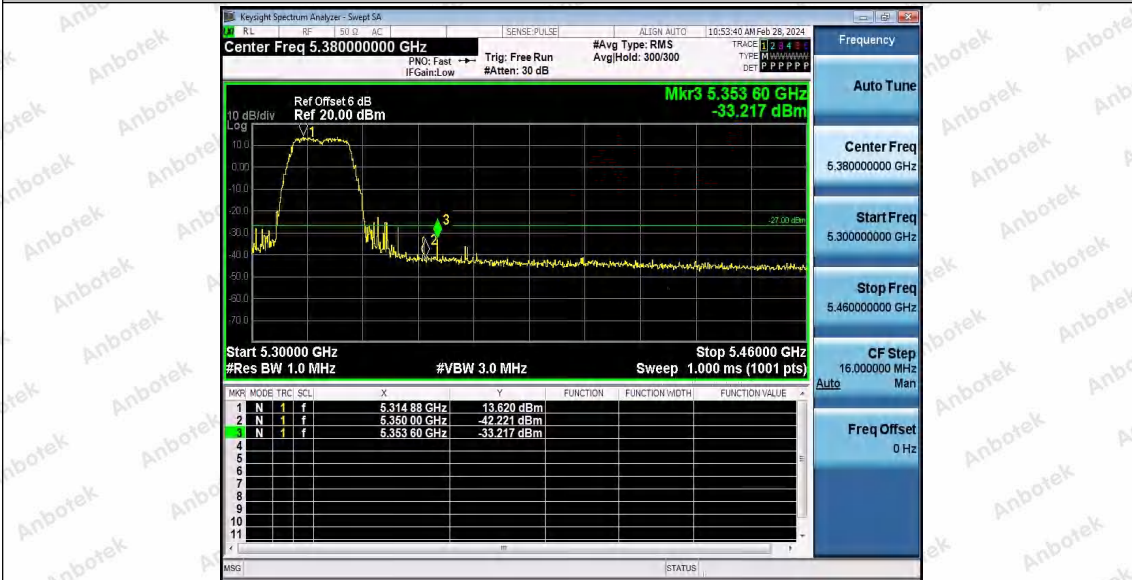

11A_Ant1_Low_5500