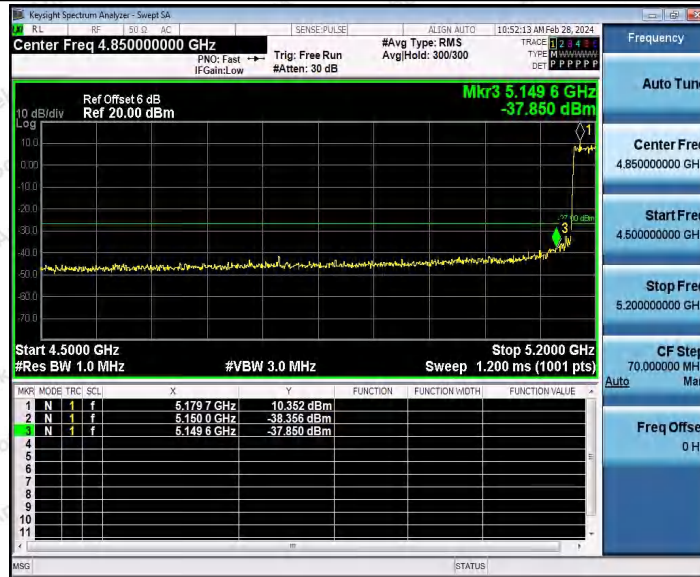

11AX40SISO_Ant1_Low_5190

11AX40SISO_Ant1_High_5230

Shenzhen Anbotek Compliance Laboratory Limited

Address: 1/F., Building D, Sogood Science and Technology Park, Sanwei Community, Hangcheng Street, Bao'an District, Shenzhen, Guangdong, China.
Tel: (86) 0755-26066440 Fax: (86) 0755-26014772 Email: service@anbotek.com

Hotline
400-003-0500
www.anbotek.com.cn