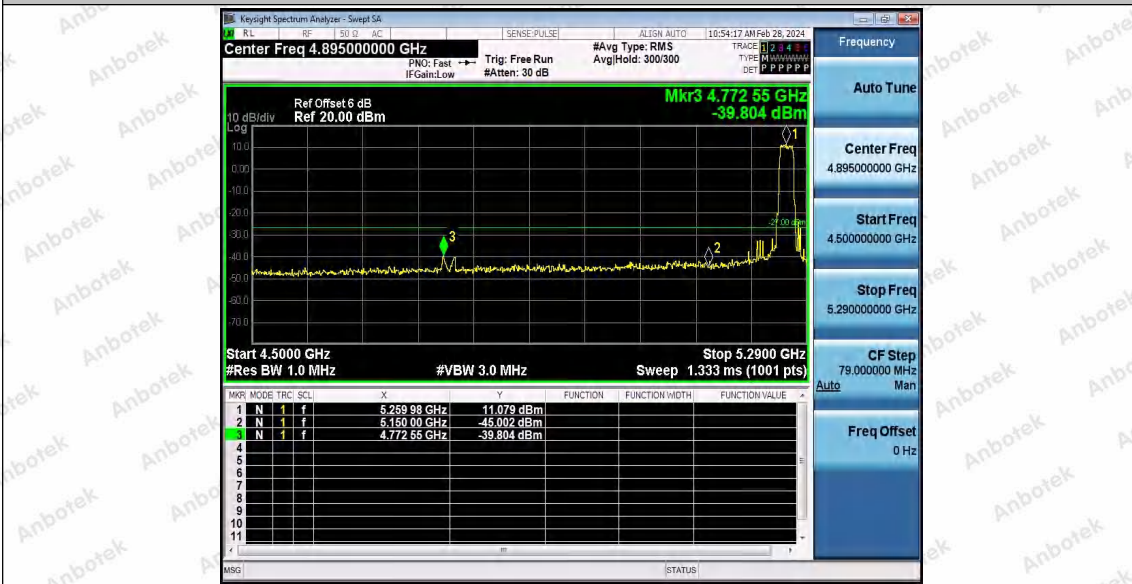

11N20SISO_Ant1_High_5320