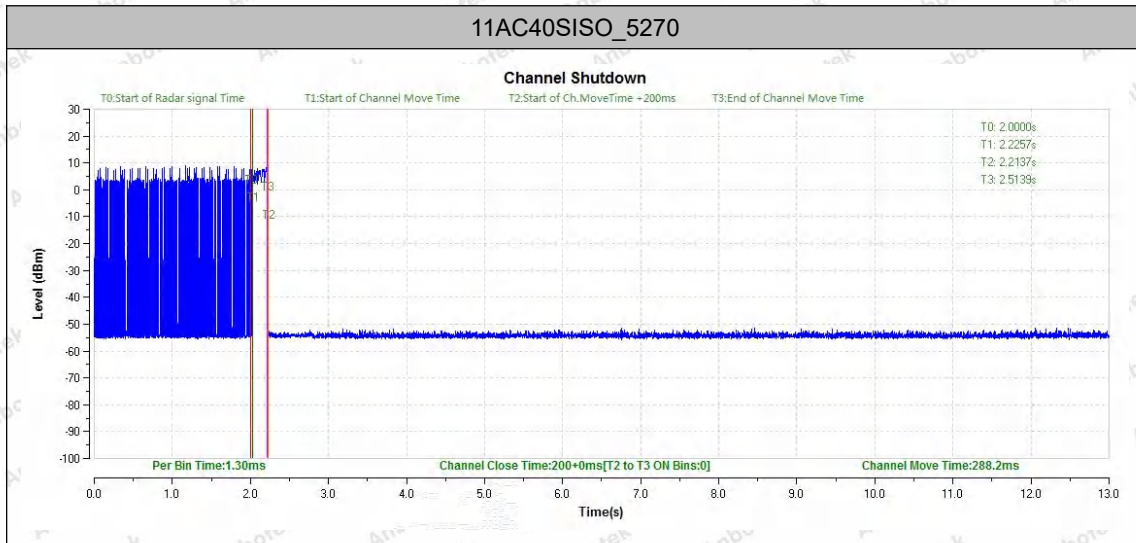

Test Graphs

---end---