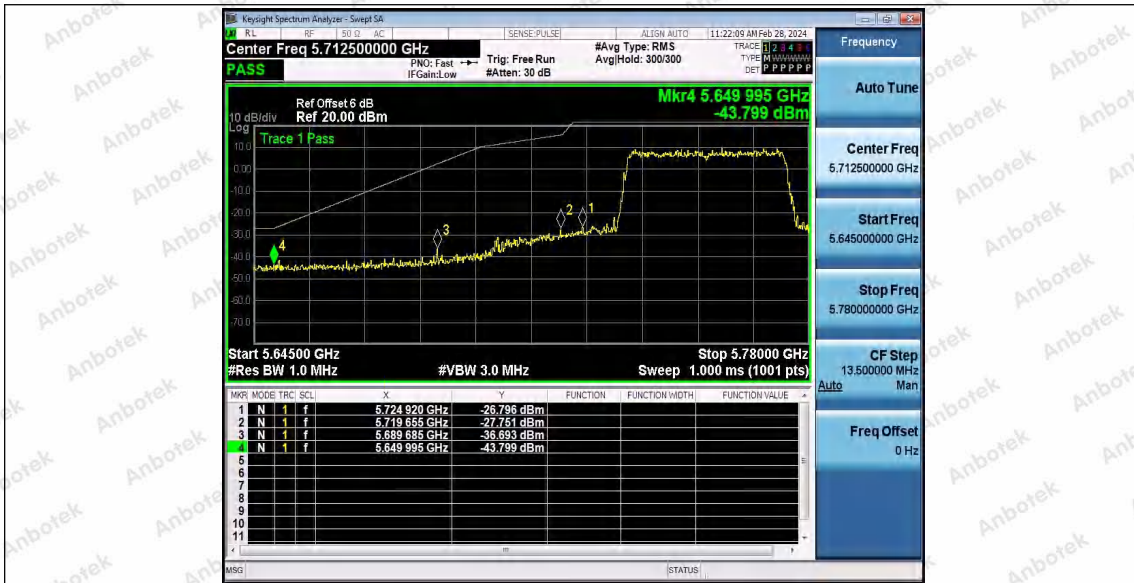

11AX40SISO_Ant1_High_5795