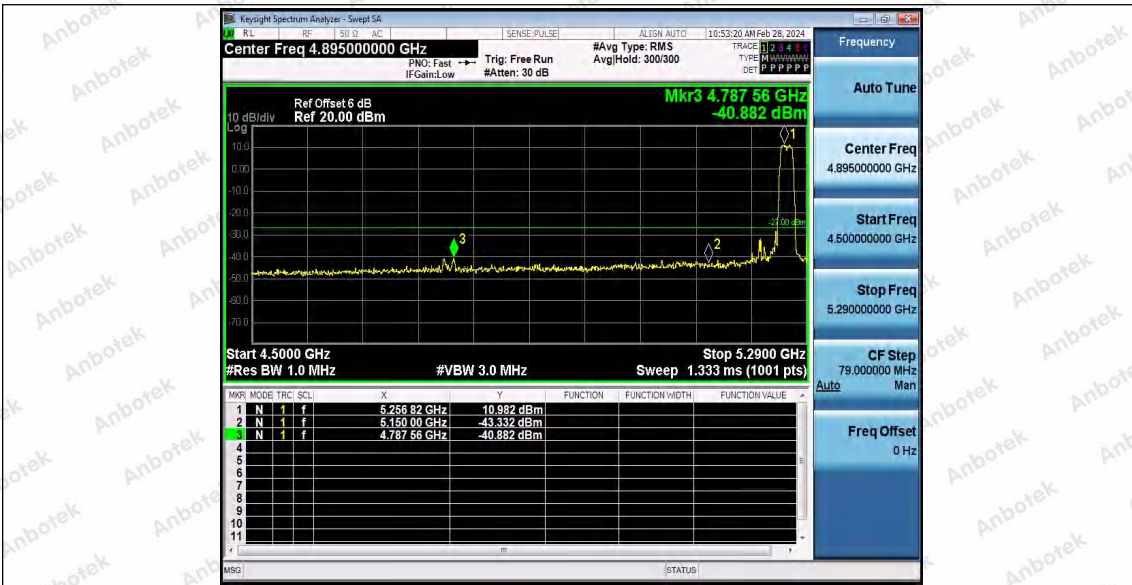

11A_Ant1_High_5320