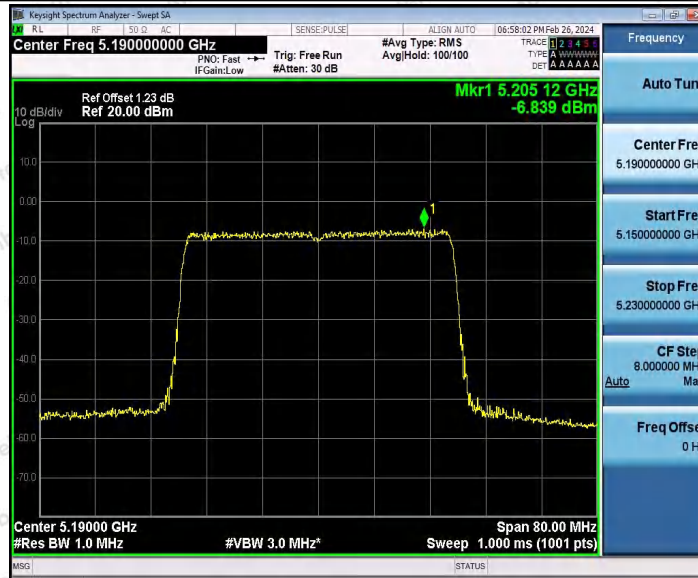

11AX40SISO_Ant1_5190

11AX40SISO_Ant1_5230