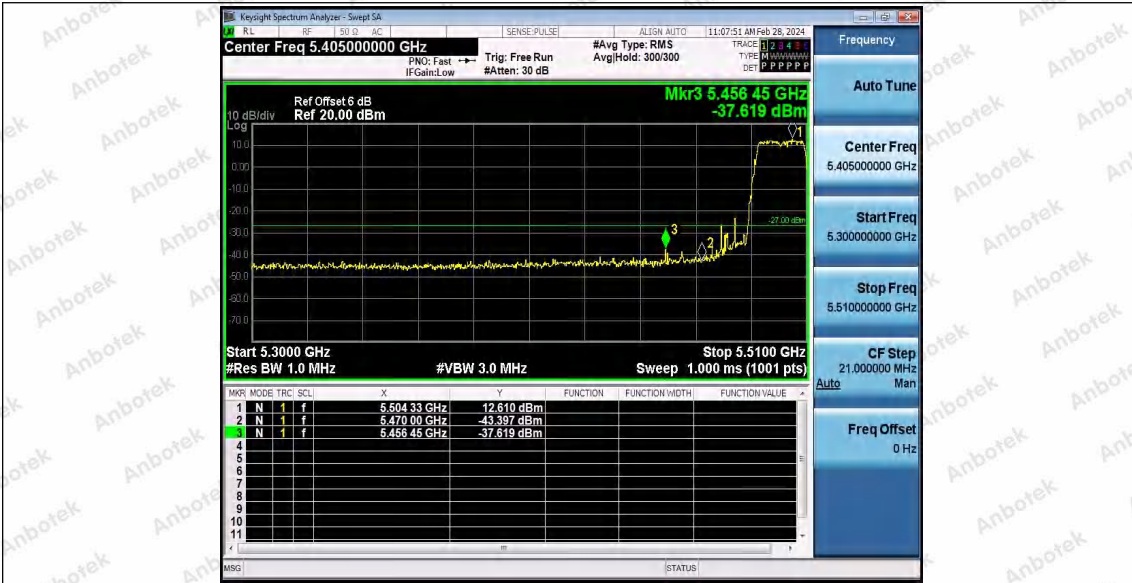

11AC20SISO_Ant1_High_5700