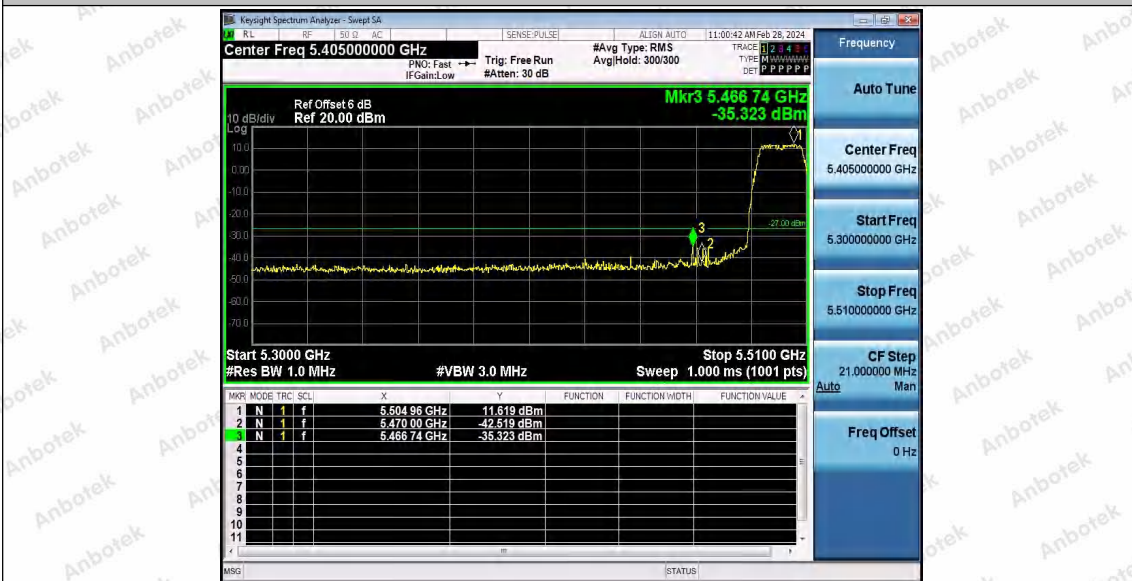

Hotline 400-003-0500
 www.anbotek.com.cn

11A_Ant1_High_5320

11A_Ant1_Low_5500

Shenzhen Anbotek Compliance Laboratory Limited

Address: 1/F., Building D, Sogood Science and Technology Park, Sanwei Community, Hangcheng Street, Bao'an District, Shenzhen, Guangdong, China.
Tel: (86) 0755-26066440 Fax: (86) 0755-26014772 Email: service@anbotek.com