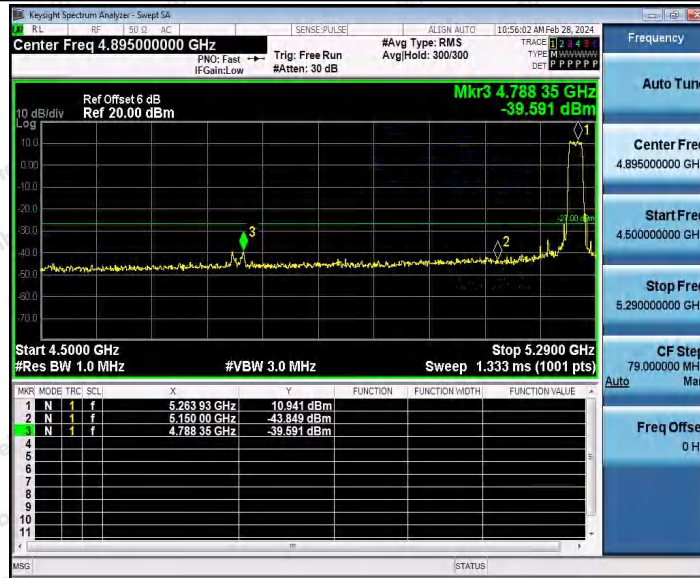

11AC20SISO_Ant1_Low_5260

11AC20SISO_Ant1_High_5320