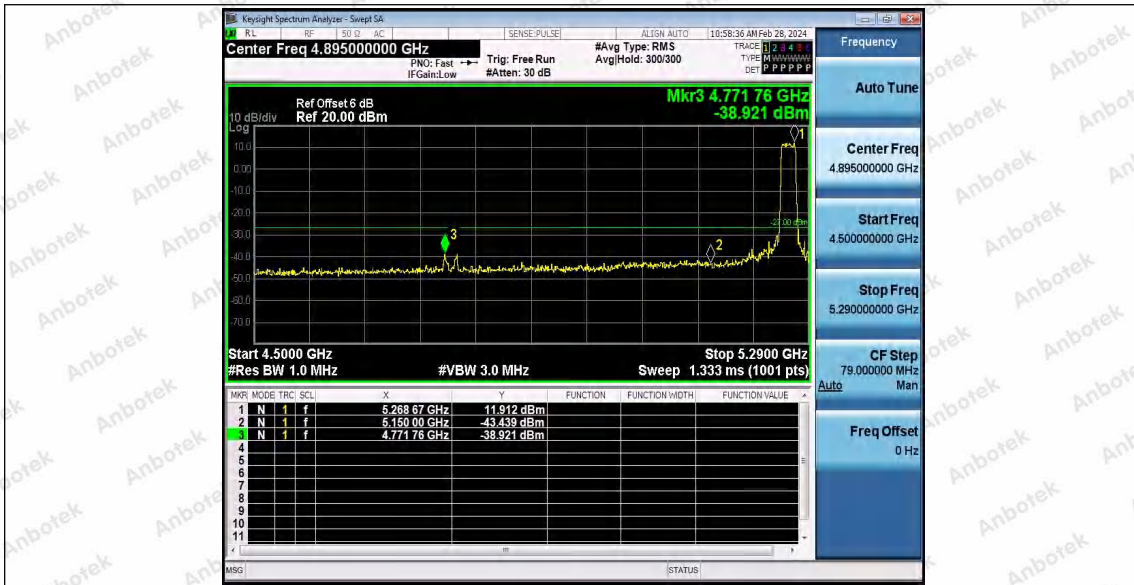

11AX20SISO_Ant1_High_5320