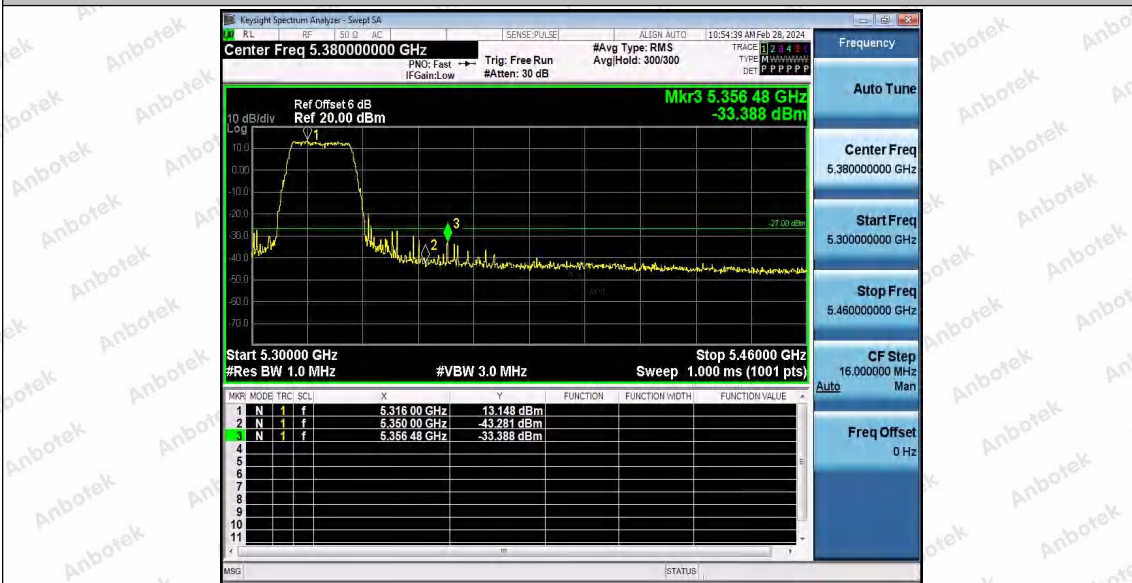

Hotline
400-003-0500
www.anbotek.com.cn

11N20SISO_Ant1_Low_5260

11N20SISO_Ant1_High_5320

Shenzhen Anbotek Compliance Laboratory Limited

Address: 1/F., Building D, Sogood Science and Technology Park, Sanwei Community, Hangcheng Street, Bao'an District, Shenzhen, Guangdong, China.
Tel: (86) 0755-26066440 Fax: (86) 0755-26014772 Email: service@anbotek.com