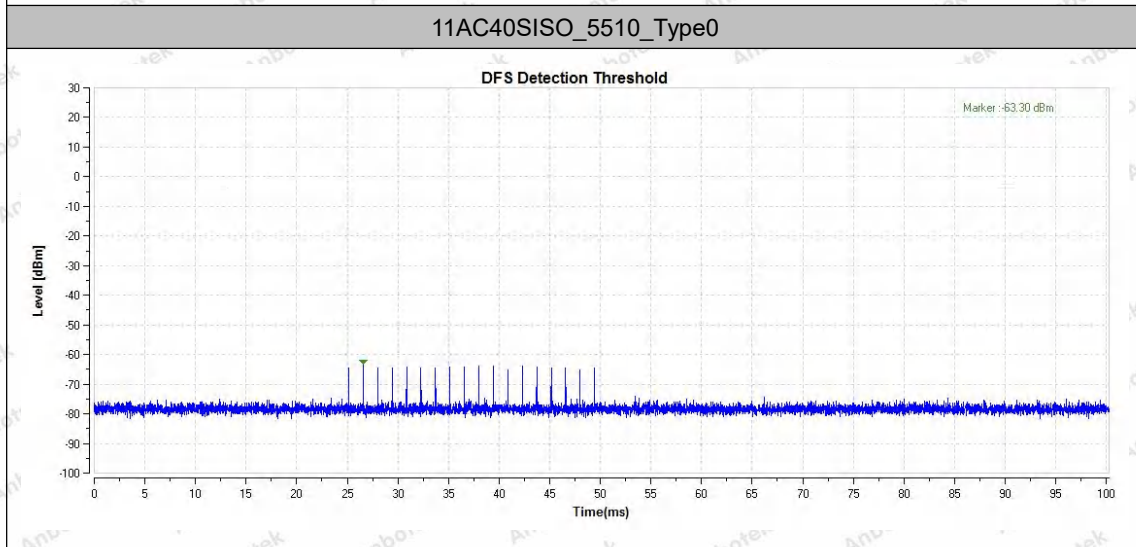

Test Graphs

Shenzhen Anbotek Compliance Laboratory Limited

Address: 1/F., Building D, Sogood Science and Technology Park, Sanwei Community, Hangcheng Street, Bao'an District, Shenzhen, Guangdong, China.
Tel: (86) 0755-26066440 Fax: (86) 0755-26014772 Email: service@anbotek.com

Hotline
400-003-0500
www.anbotek.com.cn