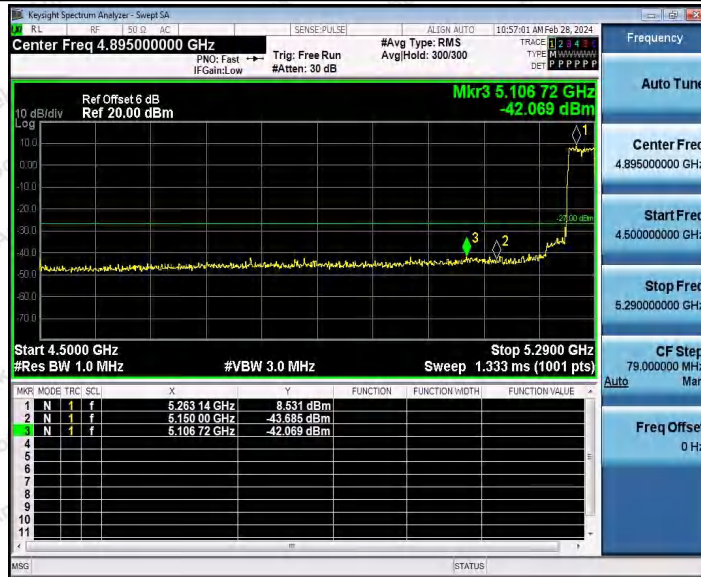

11AC40SISO_Ant1_Low_5270

11AC40SISO_Ant1_High_5310

Shenzhen Anbotek Compliance Laboratory Limited

Address: 1/F., Building D, Sogood Science and Technology Park, Sanwei Community, Hangcheng Street, Bao'an District, Shenzhen, Guangdong, China.
Tel: (86) 0755-26066440 Fax: (86) 0755-26014772 Email: service@anbotek.com

Hotline 400-003-0500
www.anbotek.com.cn