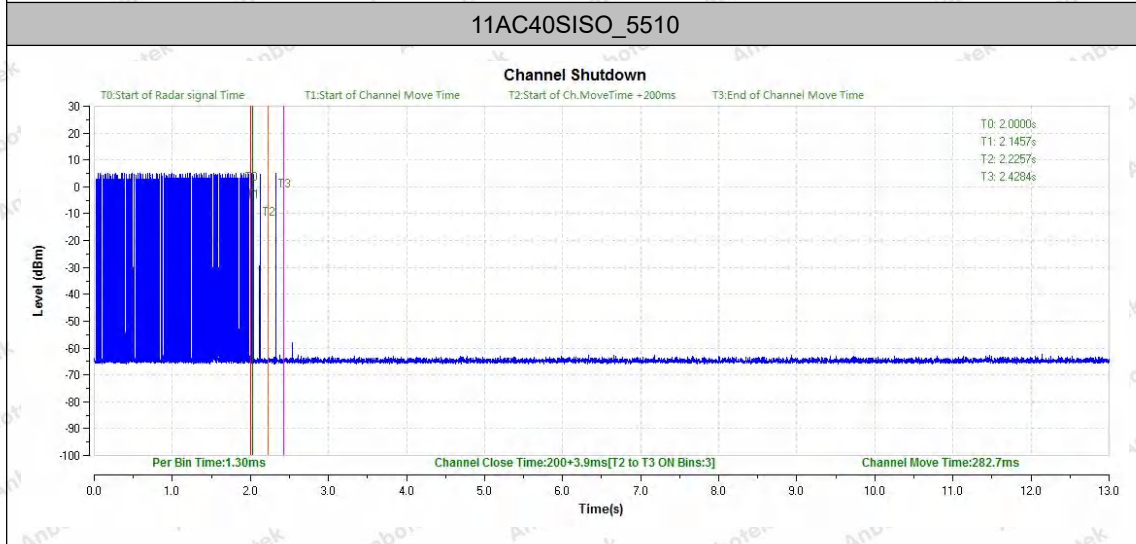

Test Graphs

---end---