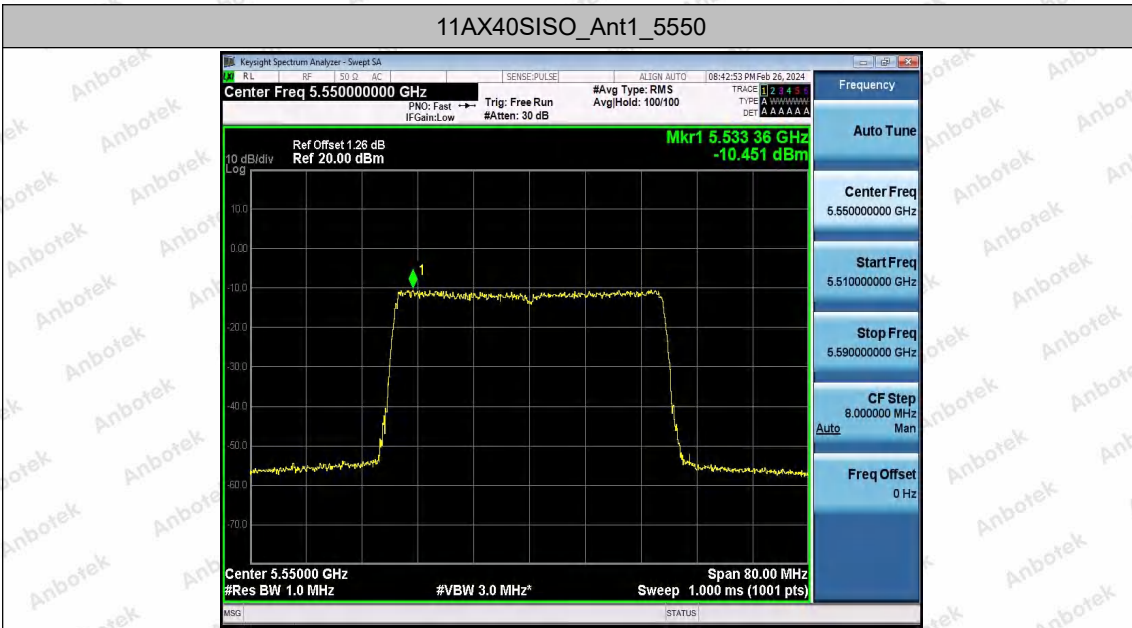

Test Graphs B4

11A_Ant1_5745