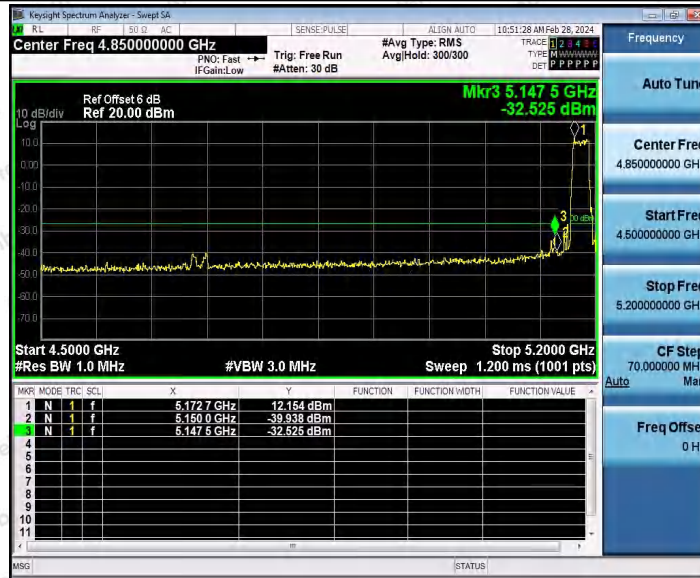

11AX20SISO_Ant1_Low_5180