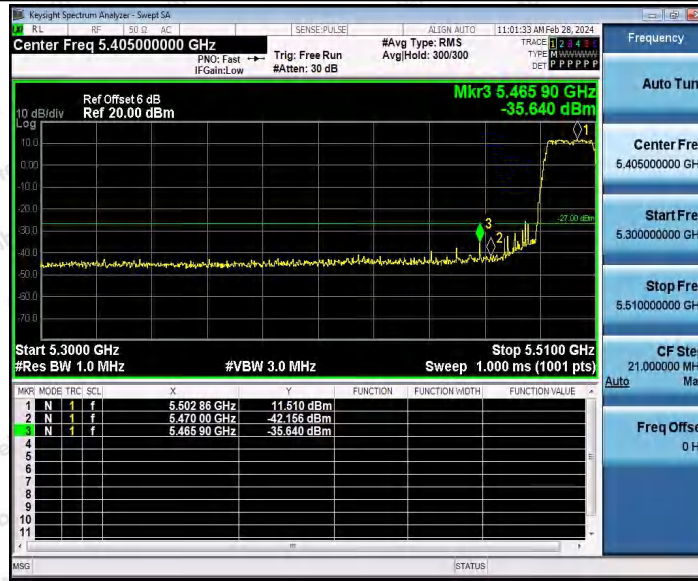

11N20SISO_Ant1_Low_5500