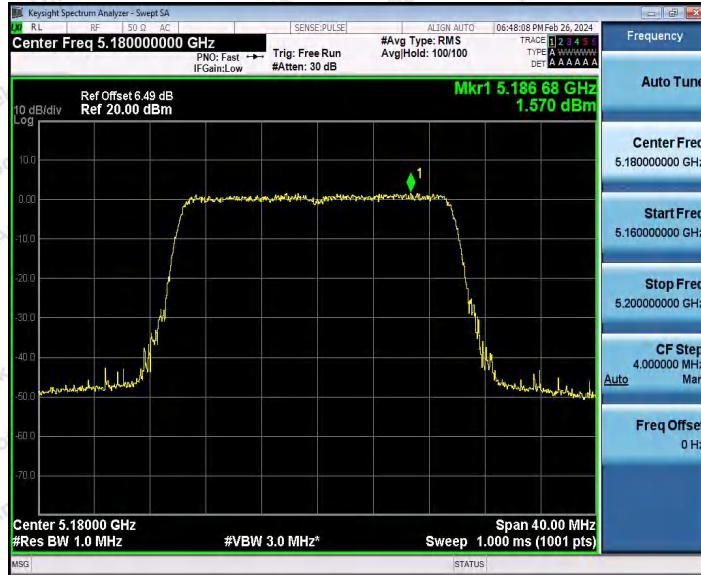

11AX20SISO_Ant1_5200

Shenzhen Anbotek Compliance Laboratory Limited

Address: 1/F., Building D, Sogood Science and Technology Park, Sanwei Community, Hangcheng Street, Bao'an District, Shenzhen, Guangdong, China.
Tel: (86) 0755-26066440 Fax: (86) 0755-26014772 Email: service@anbotek.com

Hotline 400-003-0500
www.anbotek.com.cn