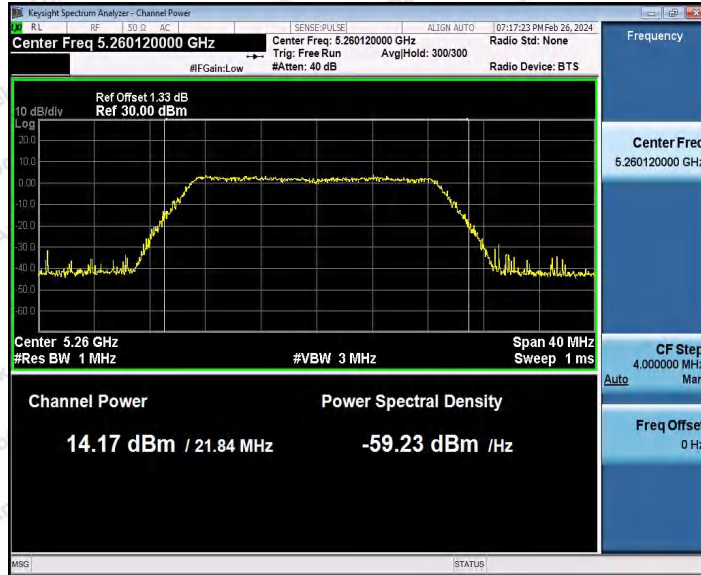

11AC20SISO_Ant1_5260

11AC20SISO_Ant1_5300

Shenzhen Anbotek Compliance Laboratory Limited

Address: 1/F., Building D, Sogood Science and Technology Park, Sanwei Community, Hangcheng Street, Bao'an District, Shenzhen, Guangdong, China.
Tel: (86) 0755-26066440 Fax: (86) 0755-26014772 Email: service@anbotek.com

Hotline
400-003-0500
www.anbotek.com.cn