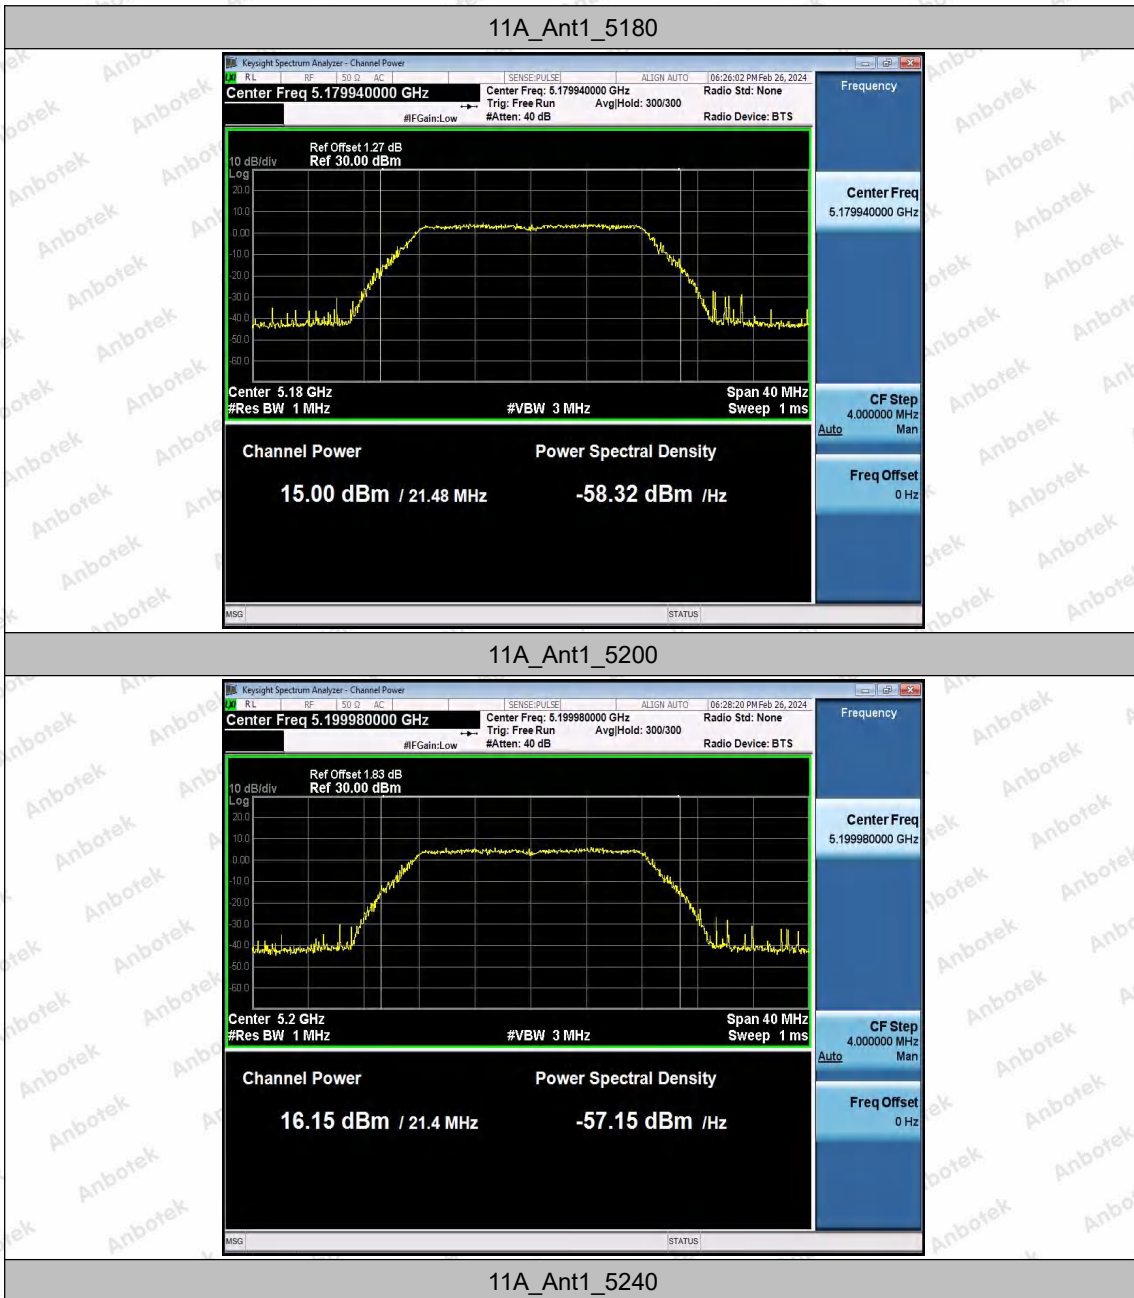

## Test Graphs Channel Power