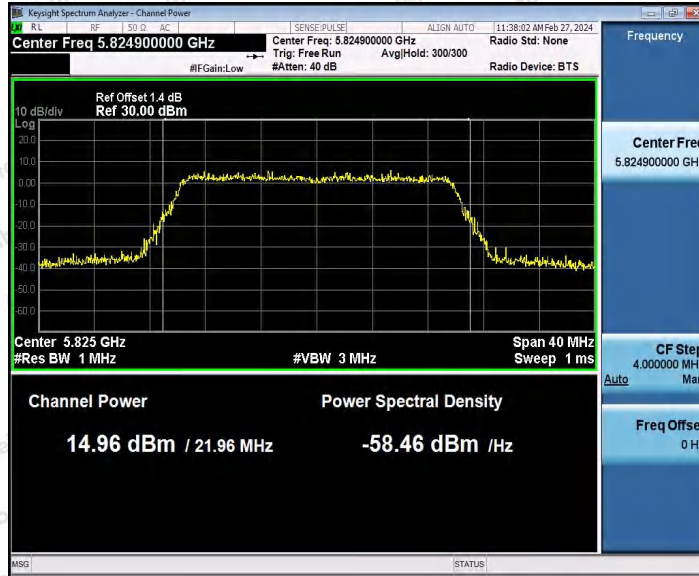

11AX20SISO_Ant1_5825