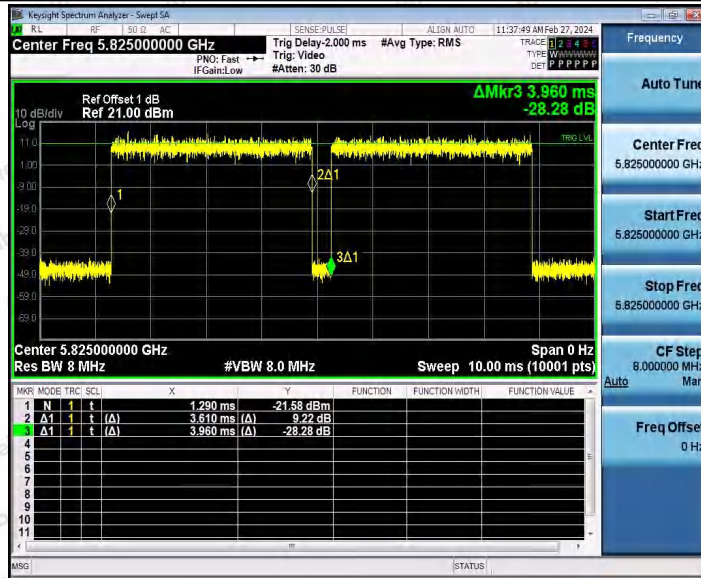

11AX20SISO_Ant1_5825