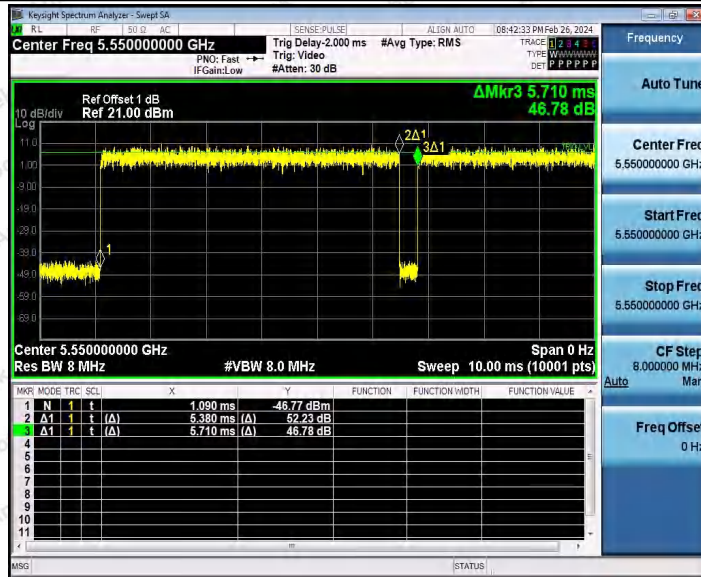

11AX40SISO_Ant1_5550

11AX40SISO_Ant1_5670

Shenzhen Anbotek Compliance Laboratory Limited

Address: 1/F., Building D, Sogood Science and Technology Park, Sanwei Community, Hangcheng Street, Bao'an District, Shenzhen, Guangdong, China.
Tel: (86) 0755-26066440 Fax: (86) 0755-26014772 Email: service@anbotek.com

Hotline
400-003-0500
www.anbotek.com.cn