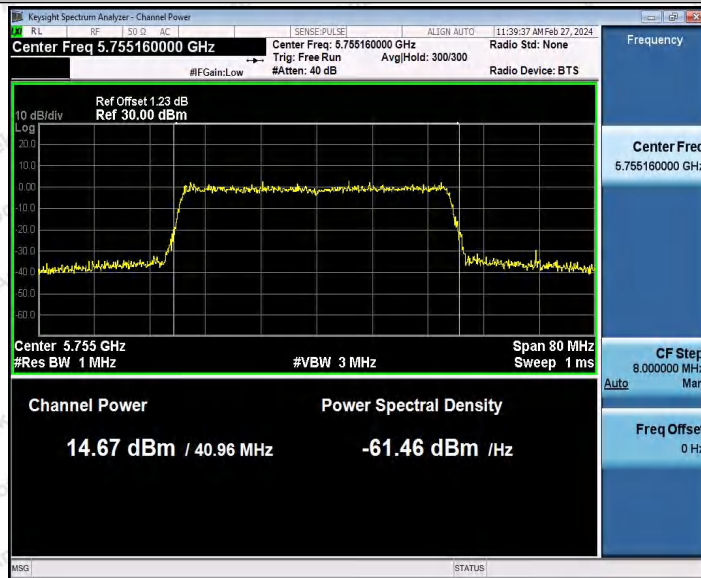

Shenzhen Anbotek Compliance Laboratory Limited

Address: 1/F., Building D, Sogood Science and Technology Park, Sanwei Community, Hangcheng Street, Bao'an District, Shenzhen, Guangdong, China.
Tel: (86) 0755-26066440 Fax: (86) 0755-26014772 Email: service@anbotek.com

Hotline: 400-003-0500
www.anbotek.com.cn