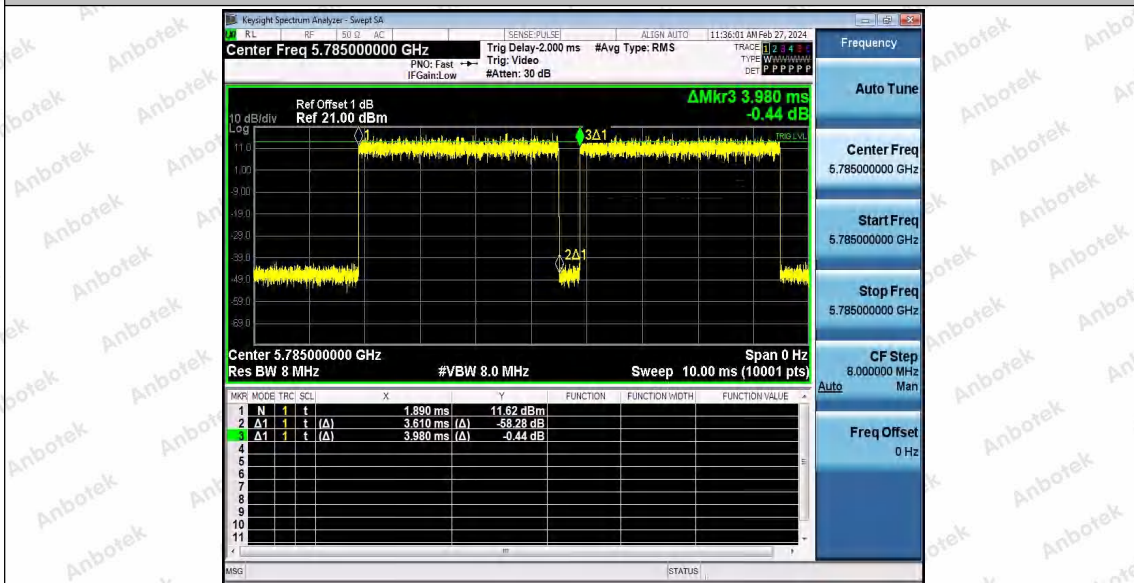

Hotline 400-003-0500  
 www.anbotek.com.cn

11AX20SISO\_Ant1\_5745

11AX20SISO\_Ant1\_5785