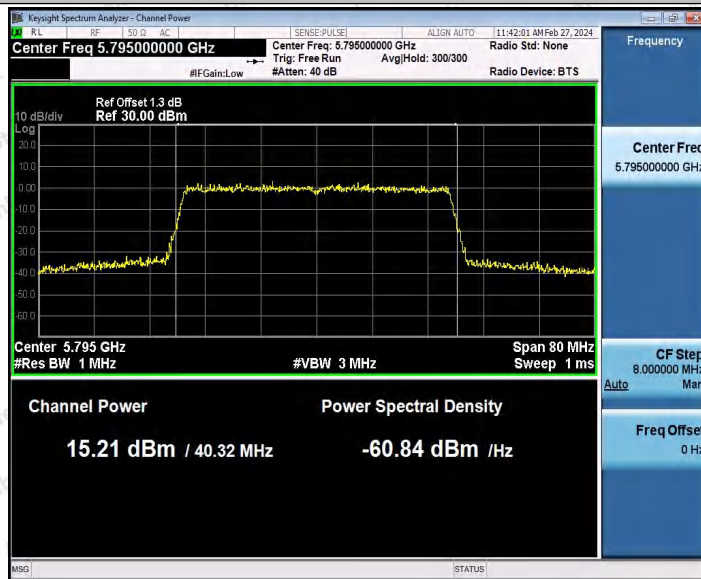

Shenzhen Anbotek Compliance Laboratory Limited

Address: 1/F., Building D, Sogood Science and Technology Park, Sanwei Community, Hangcheng Street, Bao'an District, Shenzhen, Guangdong, China.
Tel: (86) 0755-26066440 Fax: (86) 0755-26014772 Email: service@anbotek.com

Hotline: 400-003-0500
www.anbotek.com.cn