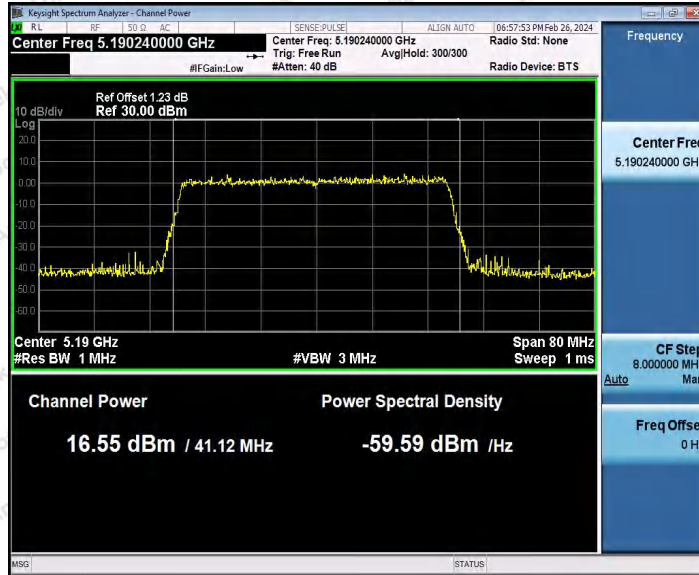

11AX40SISO_Ant1_5190

11AX40SISO_Ant1_5230

Shenzhen Anbotek Compliance Laboratory Limited

Address: 1/F., Building D, Sogood Science and Technology Park, Sanwei Community, Hangcheng Street, Bao'an District, Shenzhen, Guangdong, China.
Tel: (86) 0755-26066440 Fax: (86) 0755-26014772 Email: service@anbotek.com

Hotline
400-003-0500
www.anbotek.com.cn