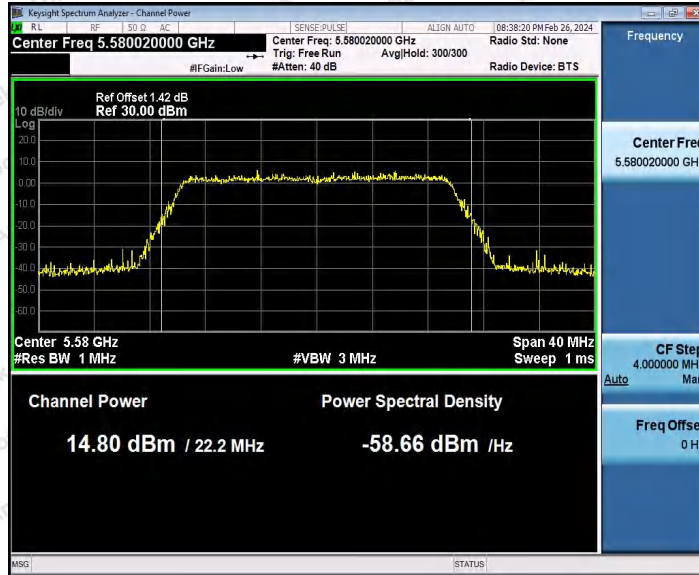

11AX20SISO_Ant1_5580

11AX20SISO_Ant1_5700

Shenzhen Anbotek Compliance Laboratory Limited

Address: 1/F., Building D, Sogood Science and Technology Park, Sanwei Community, Hangcheng Street, Bao'an District, Shenzhen, Guangdong, China.
Tel: (86) 0755-26066440 Fax: (86) 0755-26014772 Email: service@anbotek.com

Hotline
400-003-0500
www.anbotek.com.cn