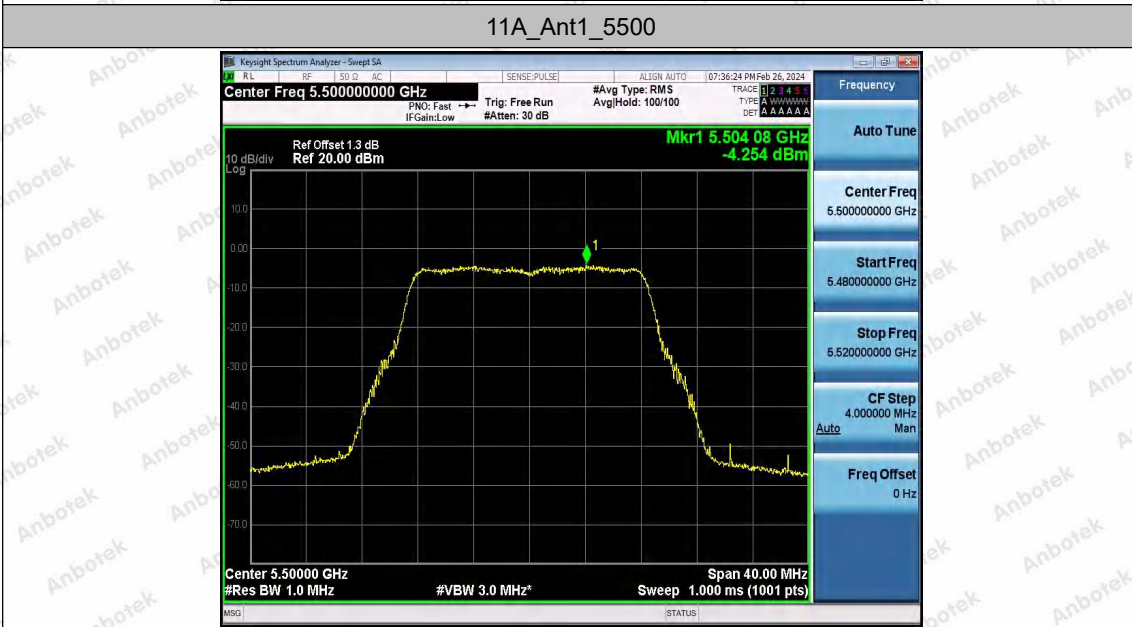

11A_Ant1_5580

Shenzhen Anbotek Compliance Laboratory Limited

Address: 1/F., Building D, Sogood Science and Technology Park, Sanwei Community, Hangcheng Street, Bao'an District, Shenzhen, Guangdong, China.
Tel: (86) 0755-26066440 Fax: (86) 0755-26014772 Email: service@anbotek.com

Hotline
400-003-0500
www.anbotek.com.cn