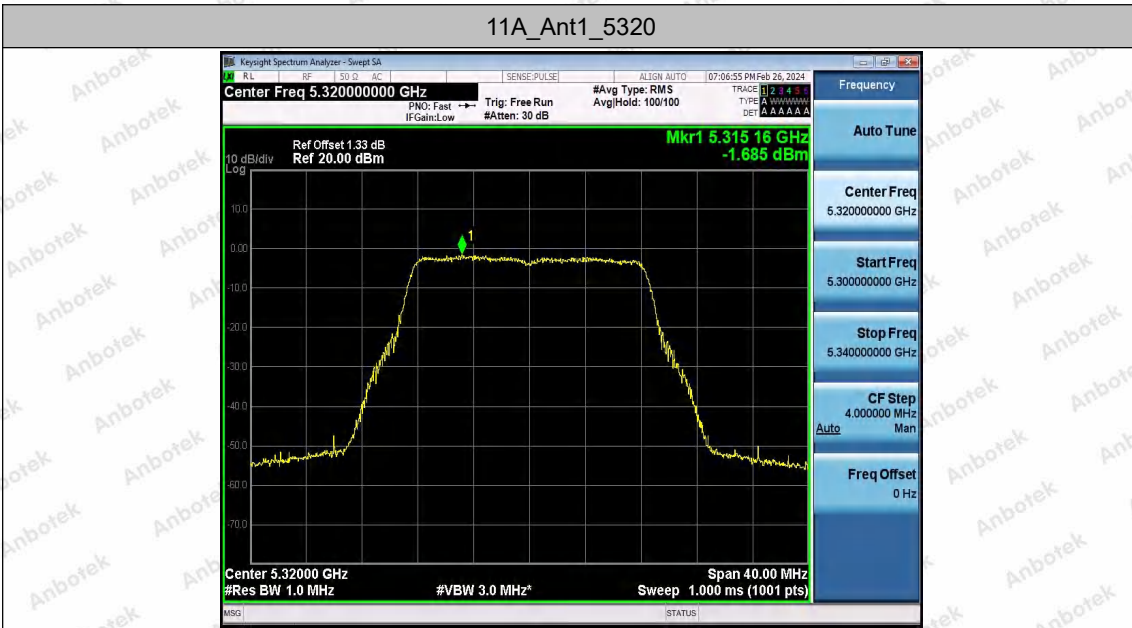

11A_Ant1_5580

Shenzhen Anbotek Compliance Laboratory Limited

Address: 1/F., Building D, Sogood Science and Technology Park, Sanwei Community, Hangcheng Street, Bao'an District, Shenzhen, Guangdong, China.
Tel: (86) 0755-26066440 Fax: (86) 0755-26014772 Email: service@anbotek.com

Hotline
400-003-0500
www.anbotek.com.cn