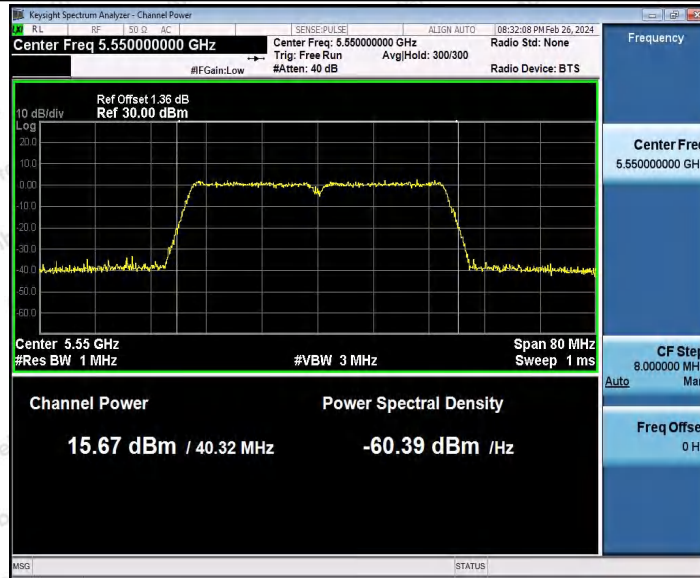

11AC40SISO_Ant1_5550