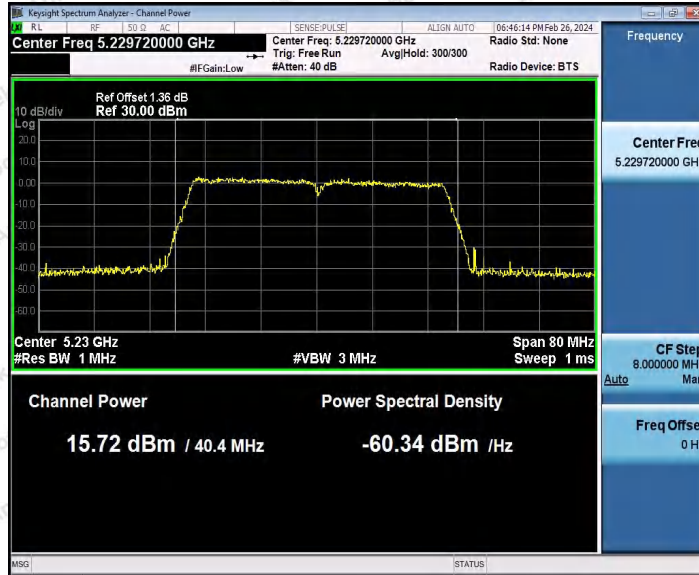

11AC40SISO_Ant1_5230

11AC40SISO_Ant1_5270

Shenzhen Anbotek Compliance Laboratory Limited

Address: 1/F., Building D, Sogood Science and Technology Park, Sanwei Community, Hangcheng Street, Bao'an District, Shenzhen, Guangdong, China.
Tel: (86) 0755-26066440 Fax: (86) 0755-26014772 Email: service@anbotek.com

Hotline 400-003-0500
www.anbotek.com.cn