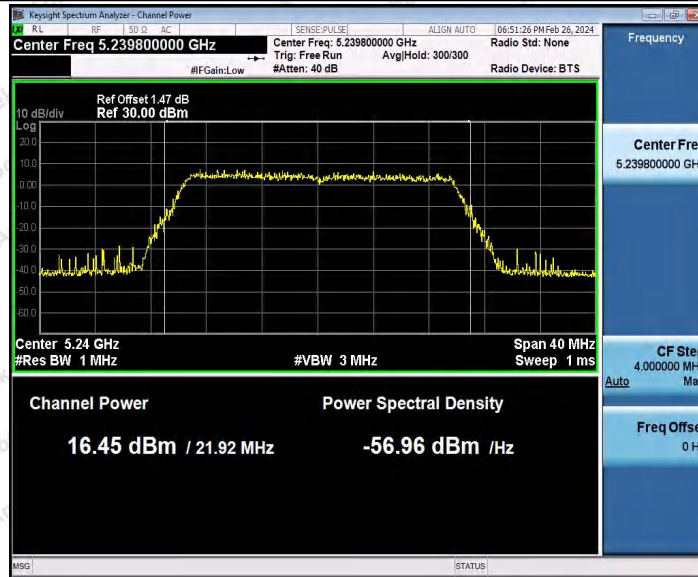

11AX20SISO_Ant1_5240

11AX20SISO_Ant1_5260

Shenzhen Anbotek Compliance Laboratory Limited

Address: 1/F., Building D, Sogood Science and Technology Park, Sanwei Community, Hangcheng Street, Bao'an District, Shenzhen, Guangdong, China.
Tel: (86) 0755-26066440 Fax: (86) 0755-26014772 Email: service@anbotek.com

Hotline
400-003-0500
www.anbotek.com.cn