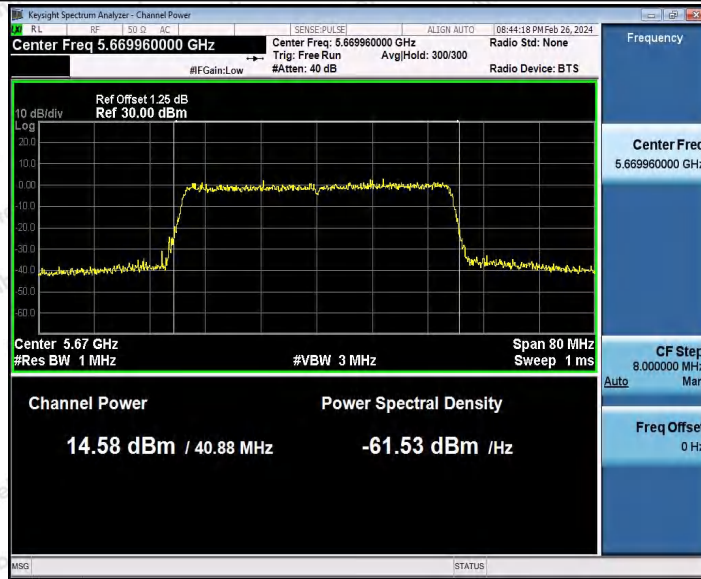

Shenzhen Anbotek Compliance Laboratory Limited

Address: 1/F., Building D, Sogood Science and Technology Park, Sanwei Community, Hangcheng Street, Bao'an District, Shenzhen, Guangdong, China.
Tel: (86) 0755-26066440 Fax: (86) 0755-26014772 Email: service@anbotek.com

Hotline: 400-003-0500
www.anbotek.com.cn