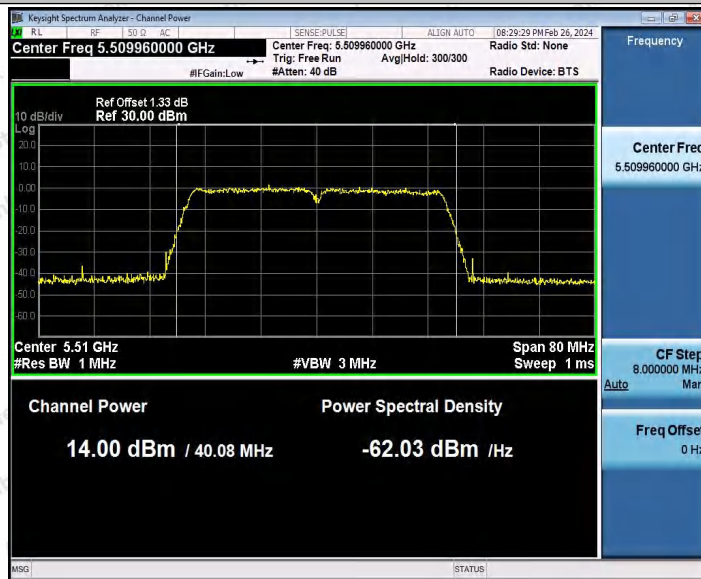

Hotline 400-003-0500  
www.anbotek.com.cn

11AC40SISO\_Ant1\_5310

11AC40SISO\_Ant1\_5510