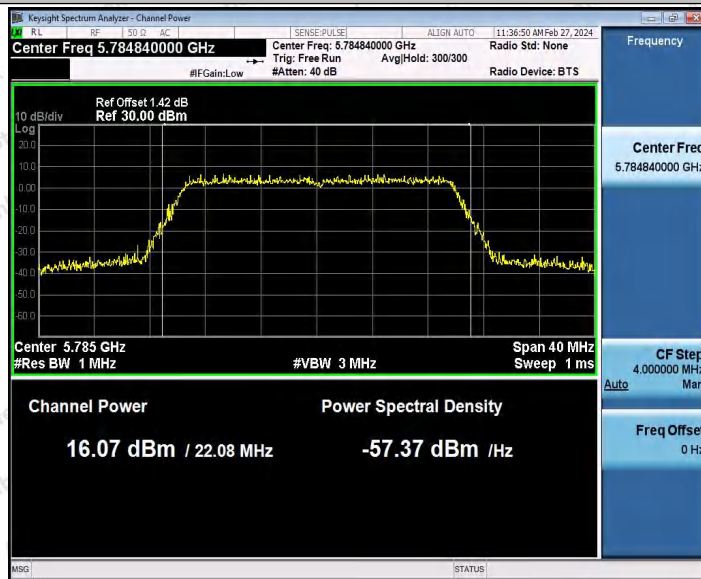

Hotline  
400-003-0500  
www.anbotek.com.cn

11AX20SISO\_Ant1\_5745

11AX20SISO\_Ant1\_5785