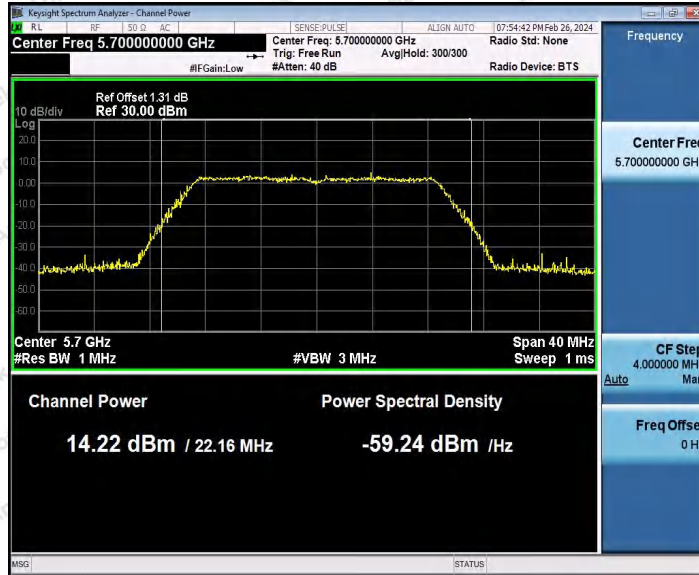

11AC20SISO_Ant1_5700

11AC20SISO_Ant1_5745

Shenzhen Anbotek Compliance Laboratory Limited

Address: 1/F., Building D, Sogood Science and Technology Park, Sanwei Community, Hangcheng Street, Bao'an District, Shenzhen, Guangdong, China.
Tel: (86) 0755-26066440 Fax: (86) 0755-26014772 Email: service@anbotek.com

Hotline
400-003-0500
www.anbotek.com.cn