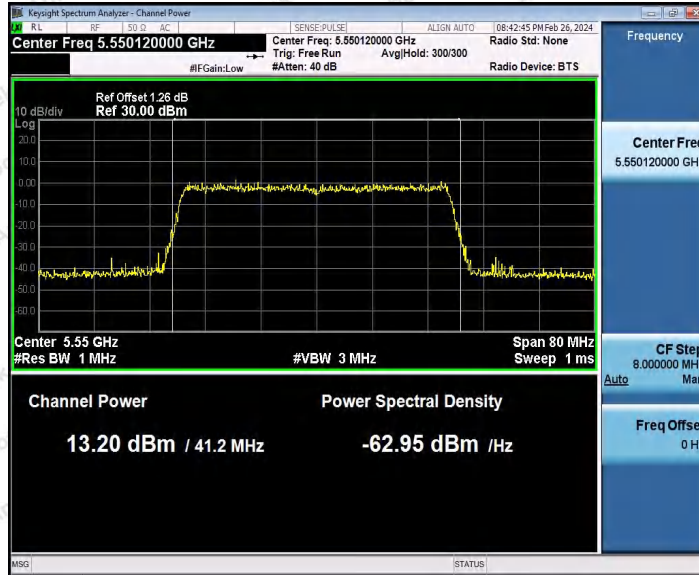

11AX40SISO_Ant1_5550

11AX40SISO_Ant1_5670

Shenzhen Anbotek Compliance Laboratory Limited

Address: 1/F., Building D, Sogood Science and Technology Park, Sanwei Community, Hangcheng Street, Bao'an District, Shenzhen, Guangdong, China.
Tel: (86) 0755-26066440 Fax: (86) 0755-26014772 Email: service@anbotek.com

Hotline
400-003-0500
www.anbotek.com.cn