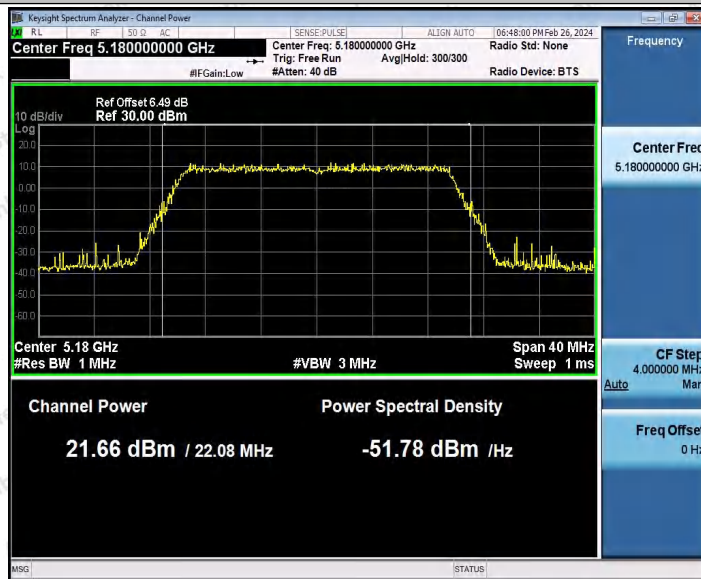

Hotline: 400-003-0500  
www.anbotek.com.cn

11AC40SISO\_Ant1\_5795

11AX20SISO\_Ant1\_5180