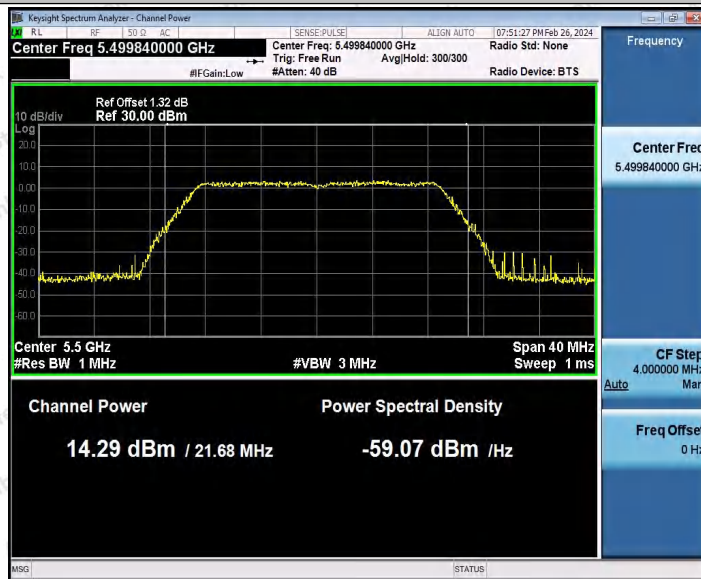

Hotline  
400-003-0500  
www.anbotek.com.cn

11AC20SISO\_Ant1\_5320

11AC20SISO\_Ant1\_5500