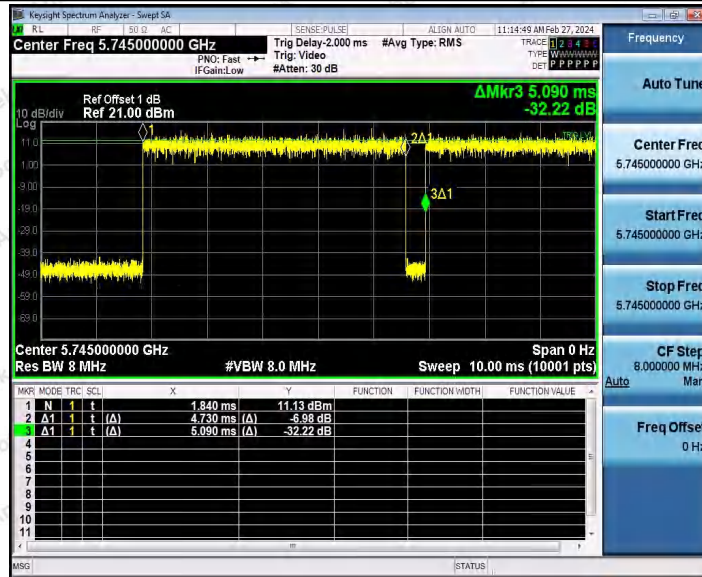

11N20SISO_Ant1_5745

11N20SISO_Ant1_5785

Shenzhen Anbotek Compliance Laboratory Limited

Address: 1/F., Building D, Sogood Science and Technology Park, Sanwei Community, Hangcheng Street, Bao'an District, Shenzhen, Guangdong, China.
Tel: (86) 0755-26066440 Fax: (86) 0755-26014772 Email: service@anbotek.com

Hotline 400-003-0500
www.anbotek.com.cn