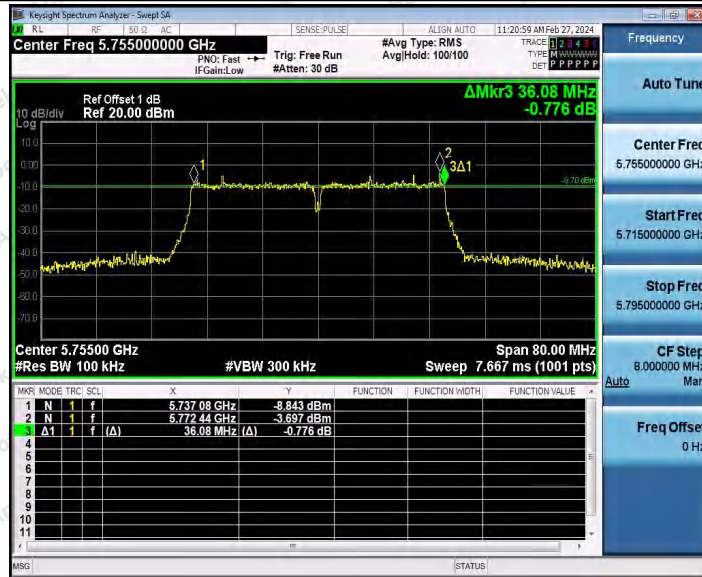

11N40SISO_Ant1_5755

11N40SISO_Ant1_5795

Shenzhen Anbotek Compliance Laboratory Limited

Address: 1/F., Building D, Sogood Science and Technology Park, Sanwei Community, Hangcheng Street, Bao'an District, Shenzhen, Guangdong, China.
Tel: (86) 0755-26066440 Fax: (86) 0755-26014772 Email: service@anbotek.com

Hotline
400-003-0500
www.anbotek.com.cn