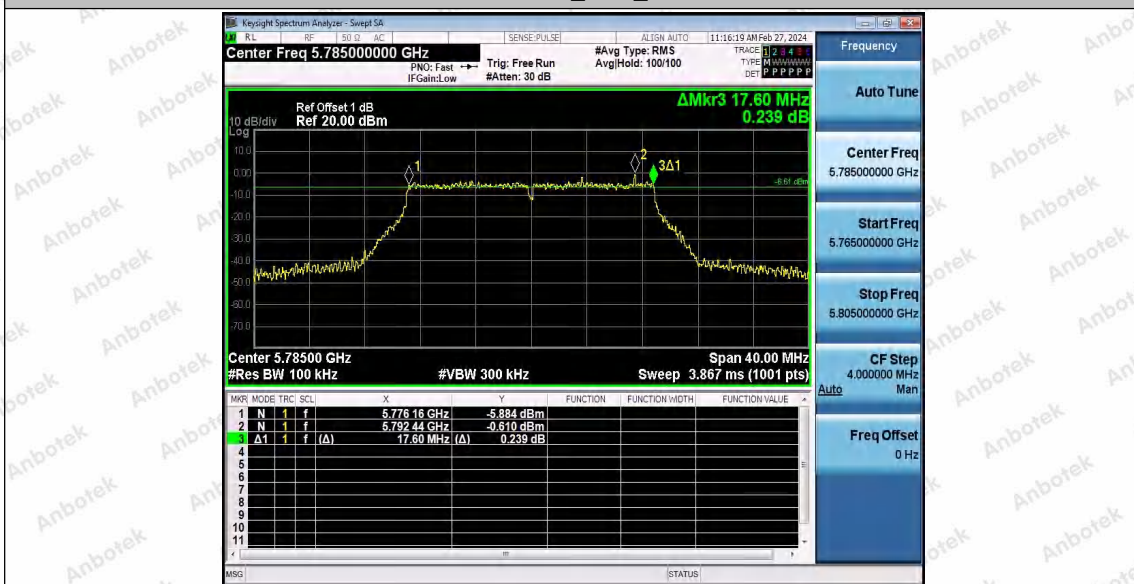

Hotline: 400-003-0500
 www.anbotek.com.cn

11N20SISO_Ant1_5745

11N20SISO_Ant1_5785

Shenzhen Anbotek Compliance Laboratory Limited

Address: 1/F., Building D, Sogood Science and Technology Park, Sanwei Community, Hangcheng Street, Bao'an District, Shenzhen, Guangdong, China.
 Tel: (86) 0755-26066440 Fax: (86) 0755-26014772 Email: service@anbotek.com