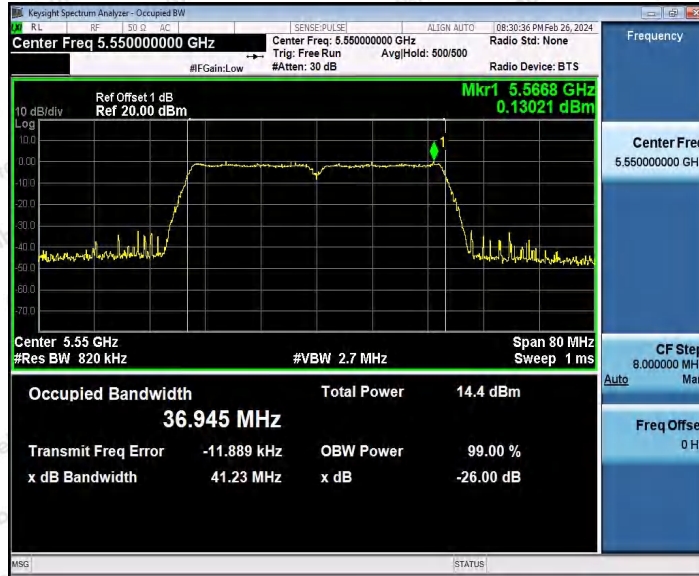

11AC40SISO_Ant1_5550