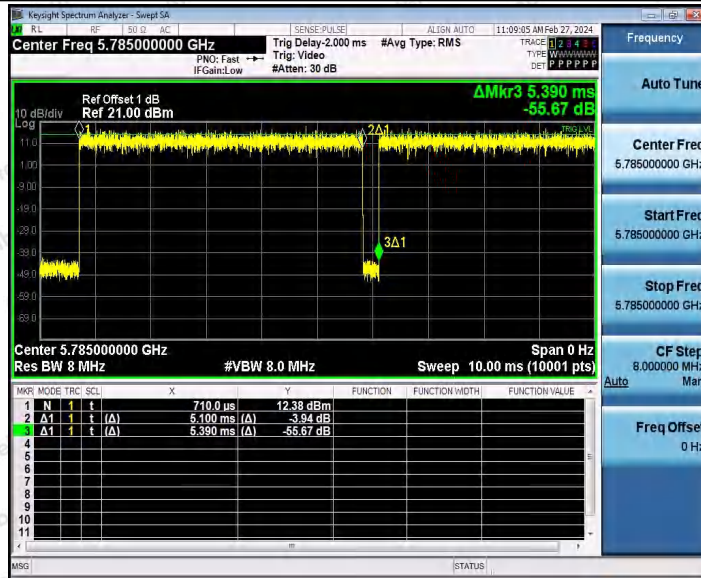

11A_Ant1_5785