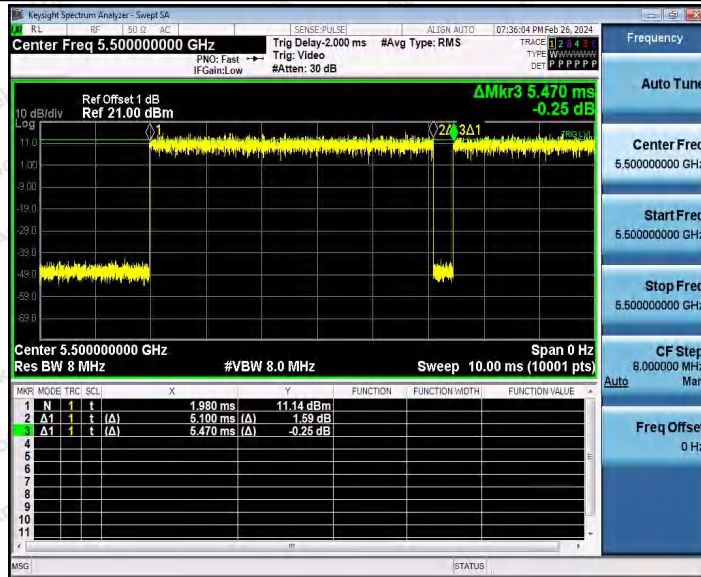

11A_Ant1_5500

11A_Ant1_5580

Shenzhen Anbotek Compliance Laboratory Limited

Address: 1/F., Building D, Sogood Science and Technology Park, Sanwei Community, Hangcheng Street, Bao'an District, Shenzhen, Guangdong, China.
Tel: (86) 0755-26066440 Fax: (86) 0755-26014772 Email: service@anbotek.com

Hotline 400-003-0500
www.anbotek.com.cn