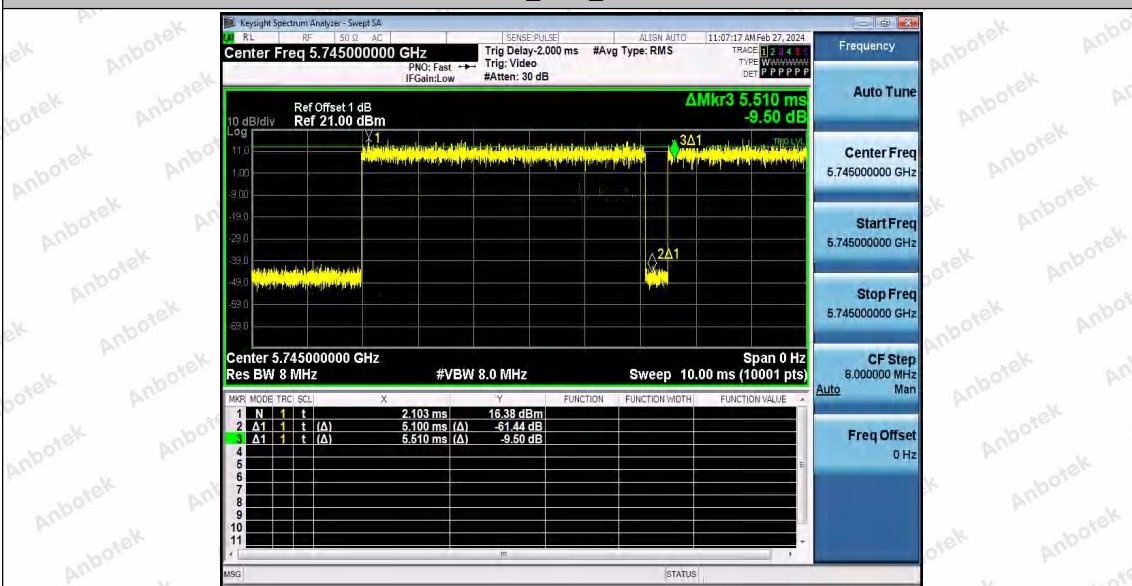

Hotline 400-003-0500
 www.anbotek.com.cn

11A_Ant1_5700

11A_Ant1_5745

Shenzhen Anbotek Compliance Laboratory Limited

Address: 1/F., Building D, Sogood Science and Technology Park, Sanwei Community, Hangcheng Street, Bao'an District, Shenzhen, Guangdong, China.
 Tel: (86) 0755-26066440 Fax: (86) 0755-26014772 Email: service@anbotek.com