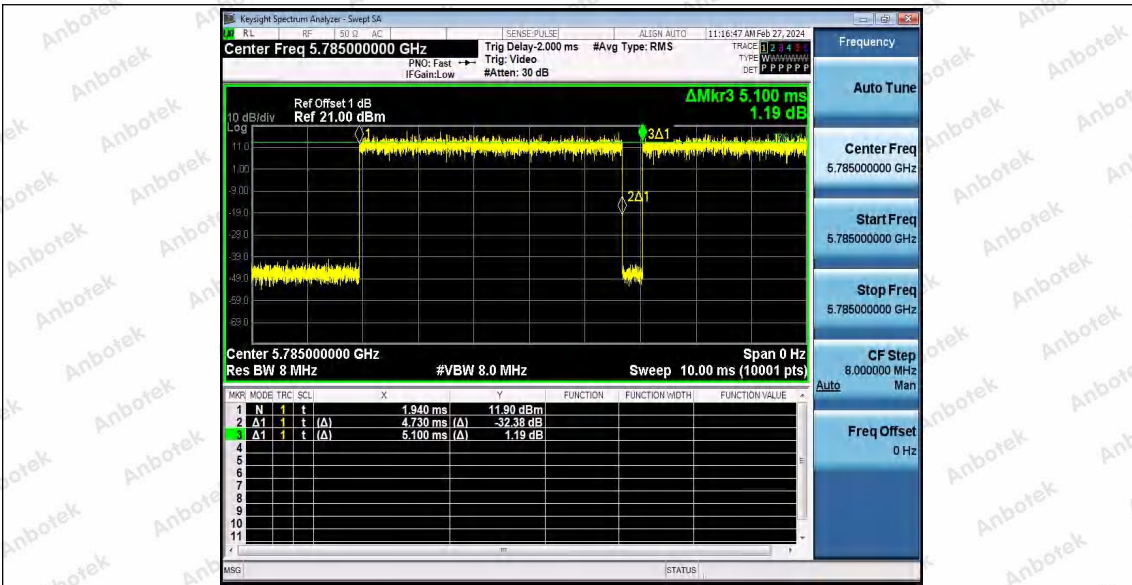

Shenzhen Anbotek Compliance Laboratory Limited

Address: 1/F., Building D, Sogood Science and Technology Park, Sanwei Community, Hangcheng Street, Bao'an District, Shenzhen, Guangdong, China.
Tel: (86) 0755-26066440 Fax: (86) 0755-26014772 Email: service@anbotek.com

Hotline 400-003-0500
www.anbotek.com.cn