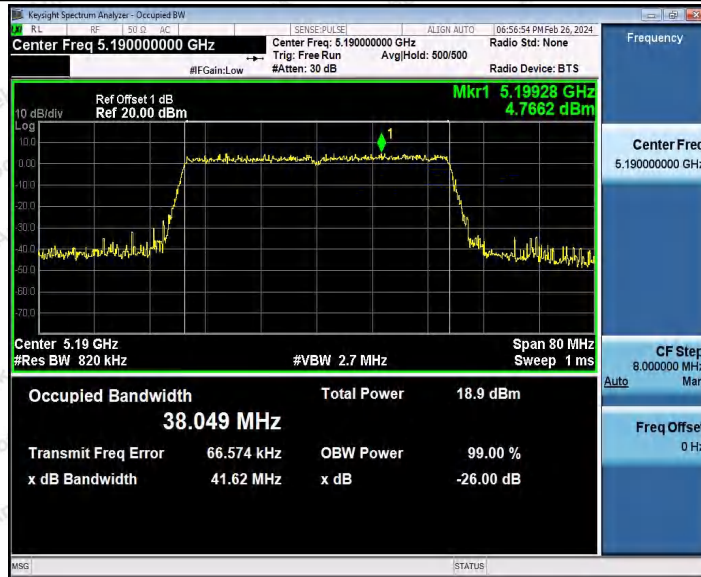

11AX40SISO_Ant1_5190

11AX40SISO_Ant1_5230

Shenzhen Anbotek Compliance Laboratory Limited

Address: 1/F., Building D, Sogood Science and Technology Park, Sanwei Community, Hangcheng Street, Bao'an District, Shenzhen, Guangdong, China.
Tel: (86) 0755-26066440 Fax: (86) 0755-26014772 Email: service@anbotek.com

Hotline: 400-003-0500
www.anbotek.com.cn