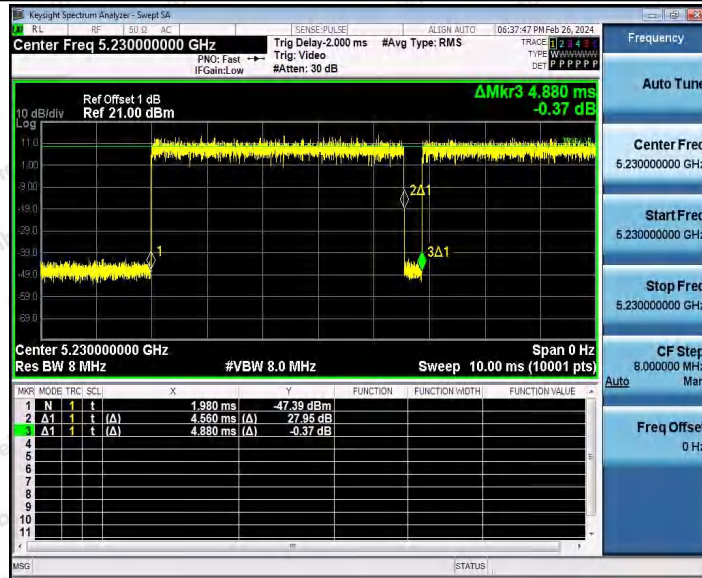

11N40SISO_Ant1_5230