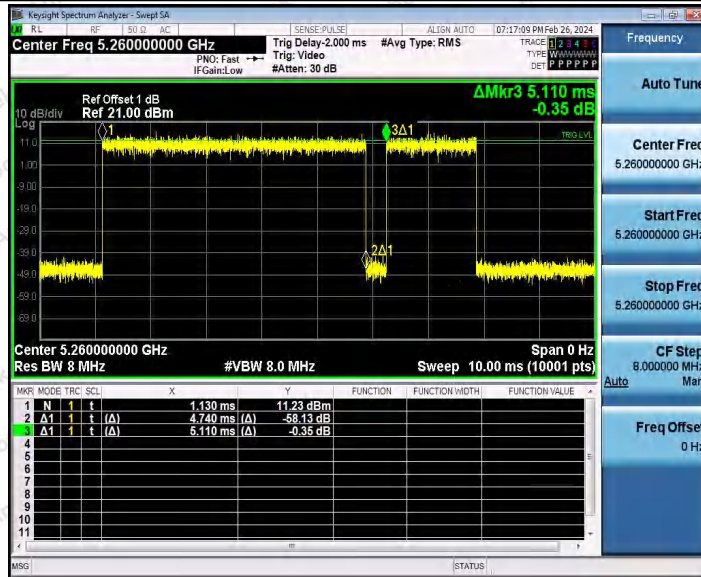

11AC20SISO_Ant1_5260

11AC20SISO_Ant1_5300

Shenzhen Anbotek Compliance Laboratory Limited

Address: 1/F., Building D, Sogood Science and Technology Park, Sanwei Community, Hangcheng Street, Bao'an District, Shenzhen, Guangdong, China.
Tel: (86) 0755-26066440 Fax: (86) 0755-26014772 Email: service@anbotek.com

Hotline 400-003-0500
www.anbotek.com.cn