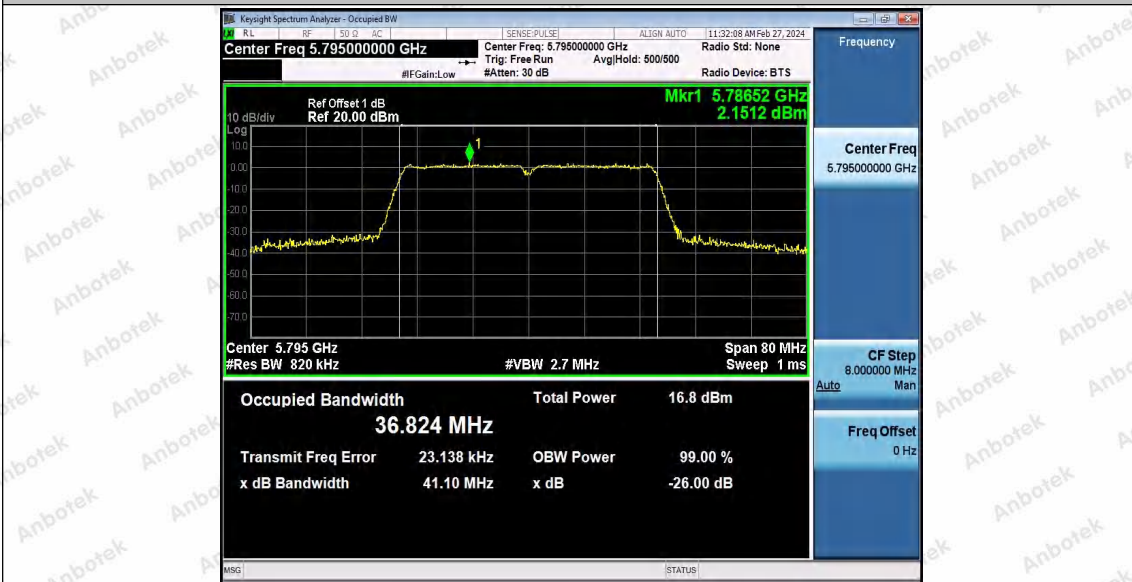

11AC40SISO_Ant1_5795