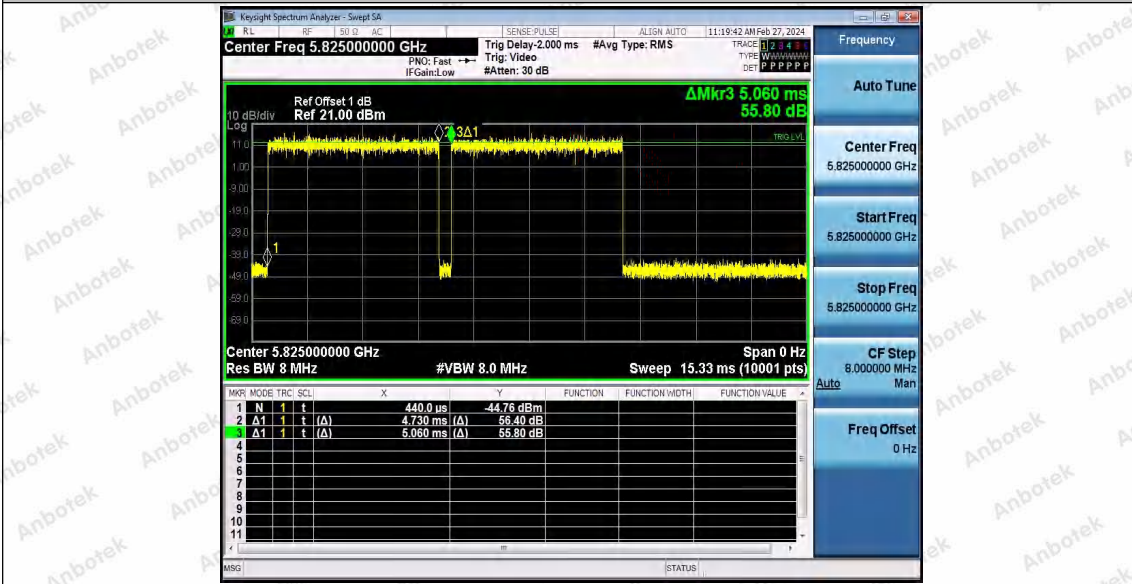

11N20SISO_Ant1_5825