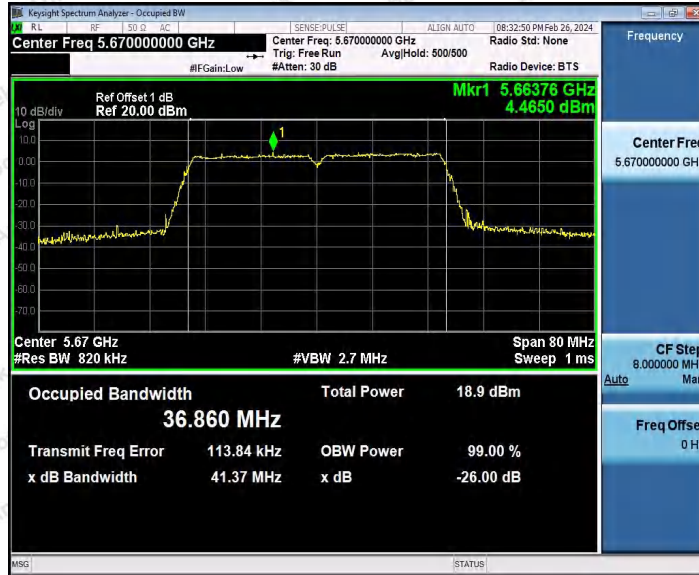

11AC40SISO_Ant1_5670

11AC40SISO_Ant1_5755

Shenzhen Anbotek Compliance Laboratory Limited

Address: 1/F., Building D, Sogood Science and Technology Park, Sanwei Community, Hangcheng Street, Bao'an District, Shenzhen, Guangdong, China.
Tel: (86) 0755-26066440 Fax: (86) 0755-26014772 Email: service@anbotek.com

Hotline 400-003-0500
www.anbotek.com.cn