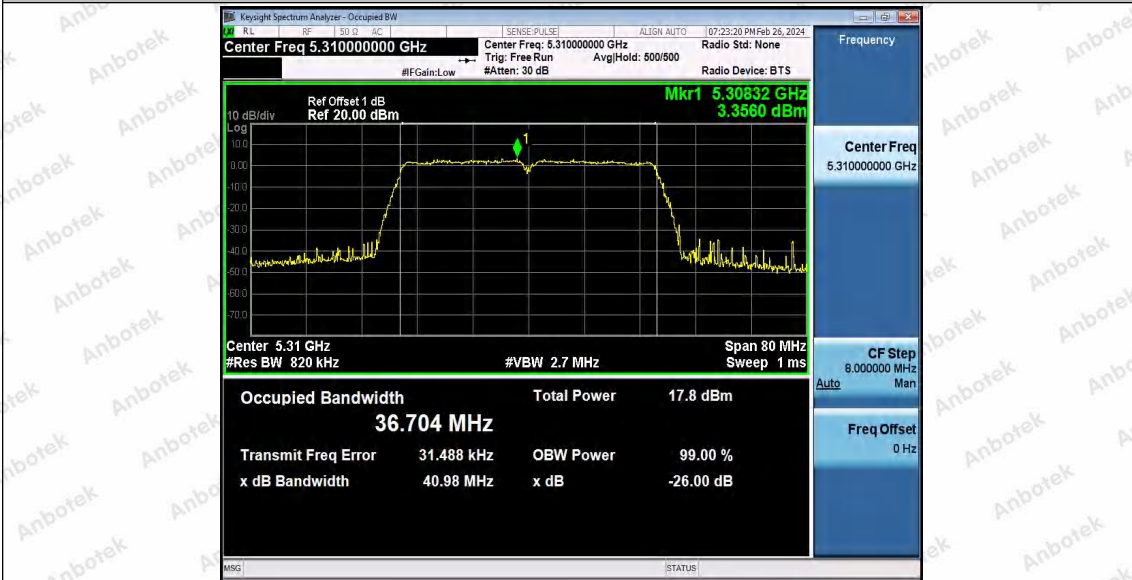

11AC40SISO_Ant1_5310