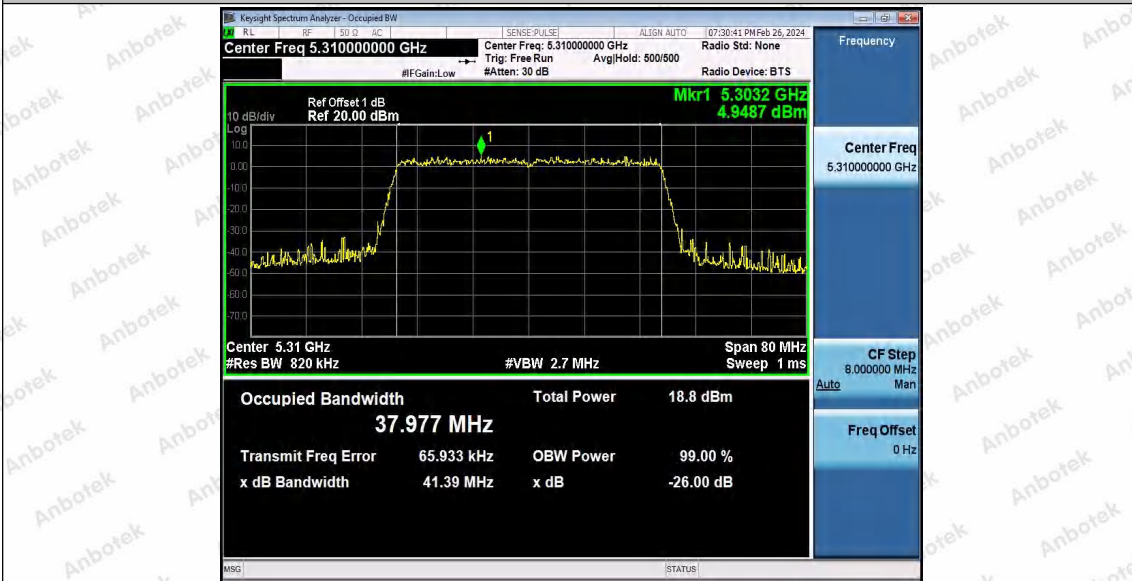

Hotline: 400-003-0500
 www.anbotek.com.cn

11AX40SISO_Ant1_5270

11AX40SISO_Ant1_5310

Shenzhen Anbotek Compliance Laboratory Limited

Address: 1/F., Building D, Sogood Science and Technology Park, Sanwei Community, Hangcheng Street, Bao'an District, Shenzhen, Guangdong, China.
 Tel: (86) 0755-26066440 Fax: (86) 0755-26014772 Email: service@anbotek.com