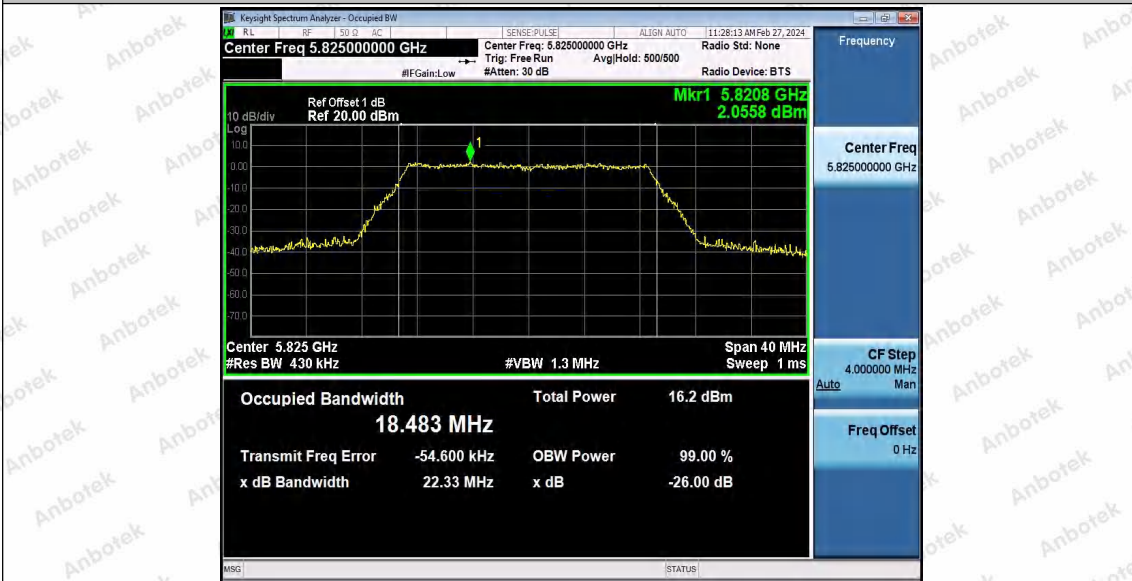

Hotline: 400-003-0500
 www.anbotek.com.cn

11AC20SISO_Ant1_5785

11AC20SISO_Ant1_5825

Shenzhen Anbotek Compliance Laboratory Limited

Address: 1/F., Building D, Sogood Science and Technology Park, Sanwei Community, Hangcheng Street, Bao'an District, Shenzhen, Guangdong, China.
 Tel: (86) 0755-26066440 Fax: (86) 0755-26014772 Email: service@anbotek.com