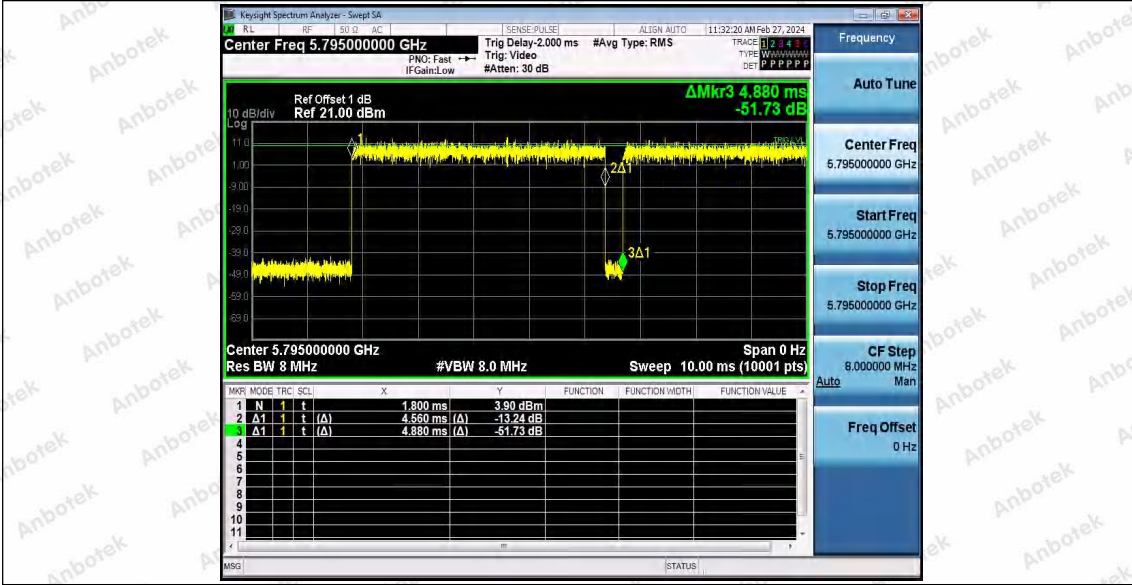

11AC40SISO_Ant1_5795