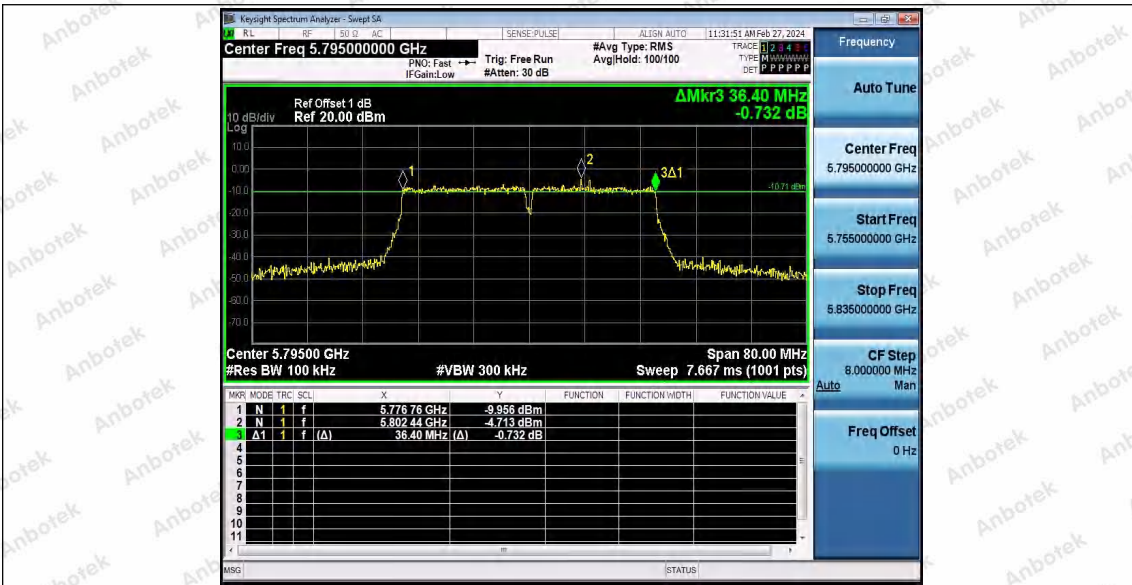

Shenzhen Anbotek Compliance Laboratory Limited

Address: 1/F., Building D, Sogood Science and Technology Park, Sanwei Community, Hangcheng Street, Bao'an District, Shenzhen, Guangdong, China.
Tel: (86) 0755-26066440 Fax: (86) 0755-26014772 Email: service@anbotek.com

Hotline 400-003-0500
www.anbotek.com.cn