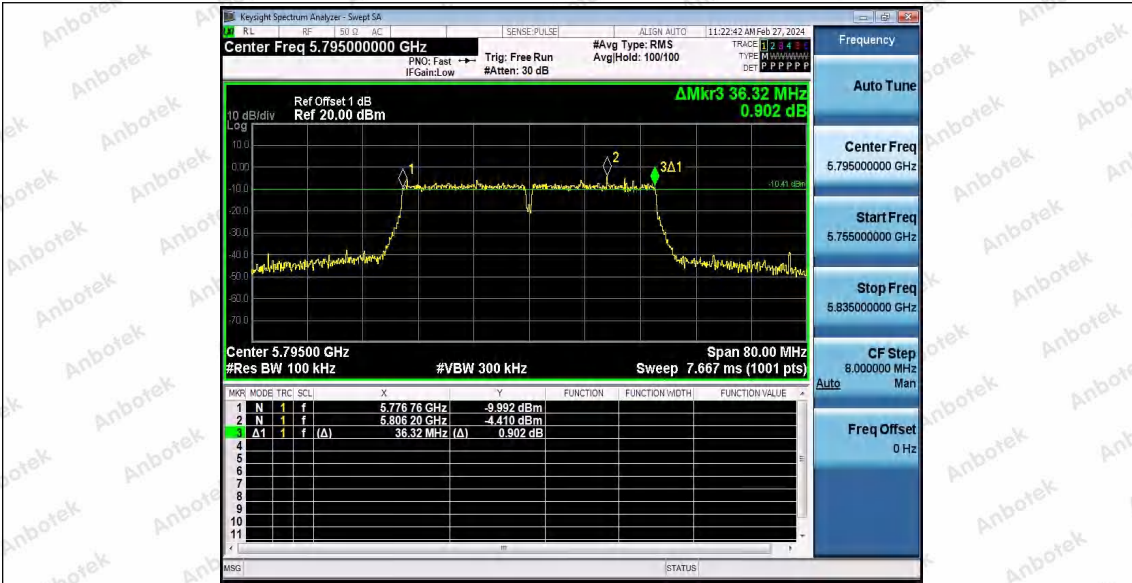

Shenzhen Anbotek Compliance Laboratory Limited

Address: 1/F., Building D, Sogood Science and Technology Park, Sanwei Community, Hangcheng Street, Bao'an District, Shenzhen, Guangdong, China.
Tel: (86) 0755-26066440 Fax: (86) 0755-26014772 Email: service@anbotek.com

Hotline
400-003-0500
www.anbotek.com.cn