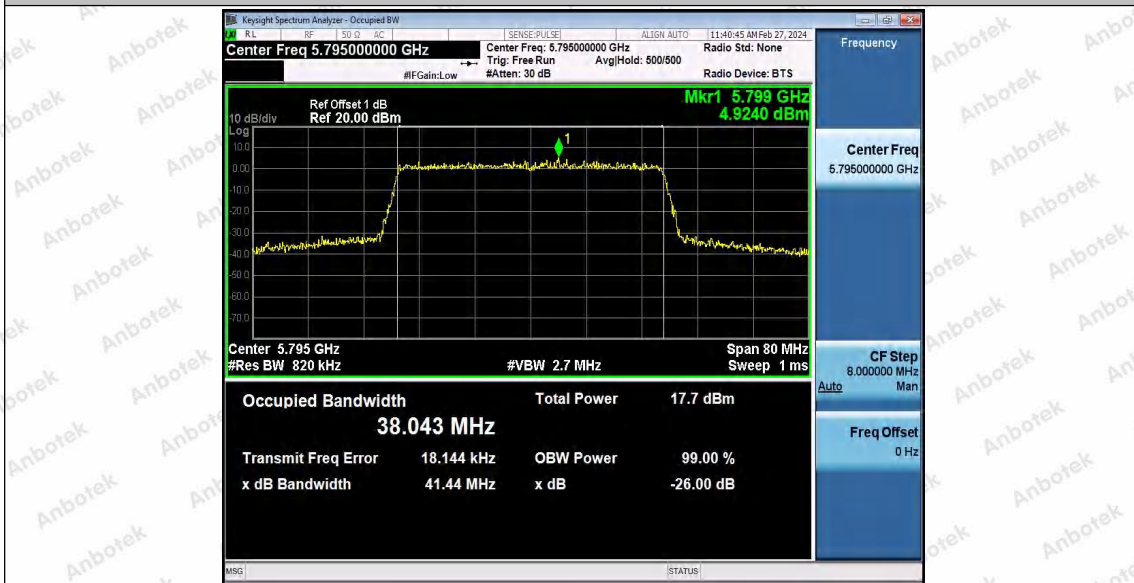

11AX40SISO_Ant1_5795

Shenzhen Anbotek Compliance Laboratory Limited

Address: 1/F., Building D, Sogood Science and Technology Park, Sanwei Community, Hangcheng Street, Bao'an District, Shenzhen, Guangdong, China.
Tel: (86) 0755-26066440 Fax: (86) 0755-26014772 Email: service@anbotek.com

Hotline: 400-003-0500
www.anbotek.com.cn