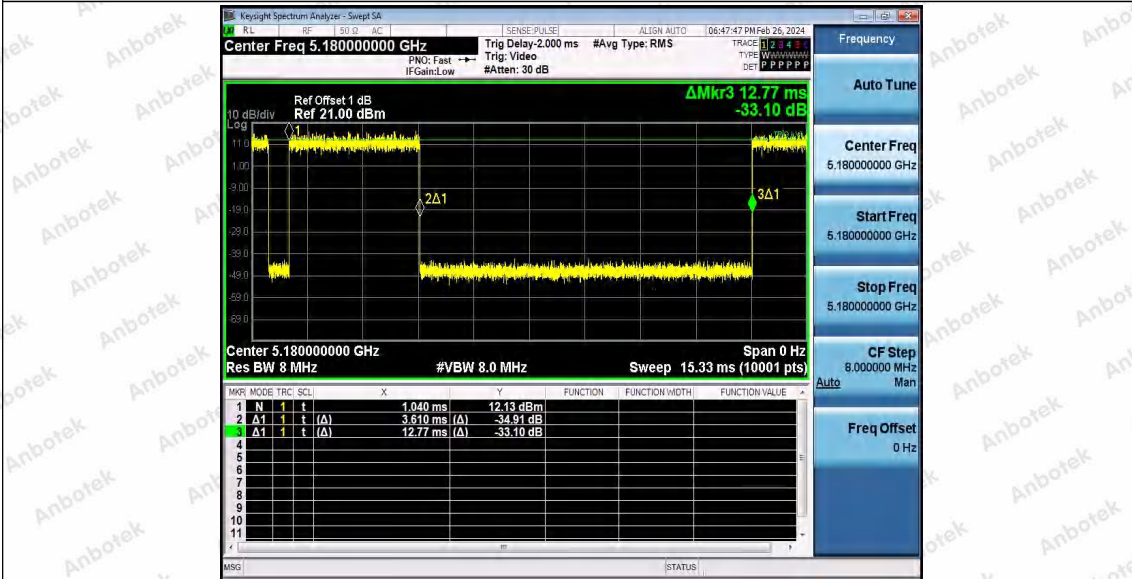

Hotline 400-003-0500
www.anbotek.com.cn

11AC40SISO_Ant1_5795

11AX20SISO_Ant1_5180

Shenzhen Anbotek Compliance Laboratory Limited

Address: 1/F., Building D, Sogood Science and Technology Park, Sanwei Community, Hangcheng Street, Bao'an District, Shenzhen, Guangdong, China.
 Tel: (86) 0755-26066440 Fax: (86) 0755-26014772 Email: service@anbotek.com