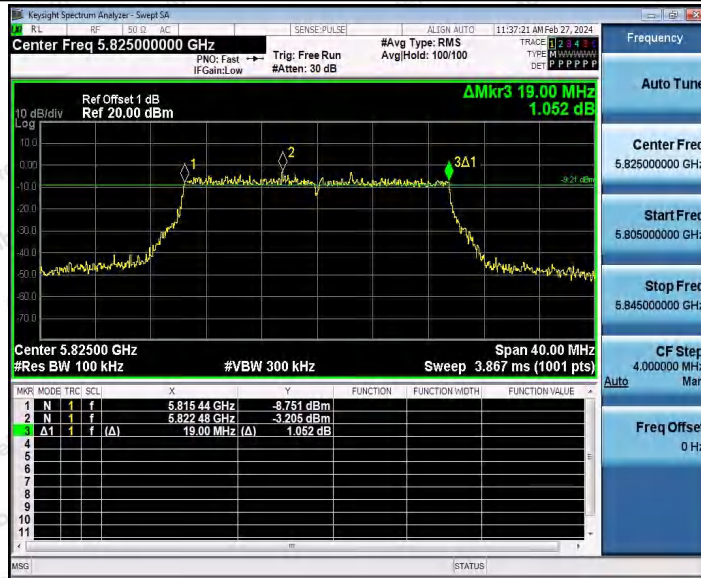

11AX20SISO_Ant1_5825