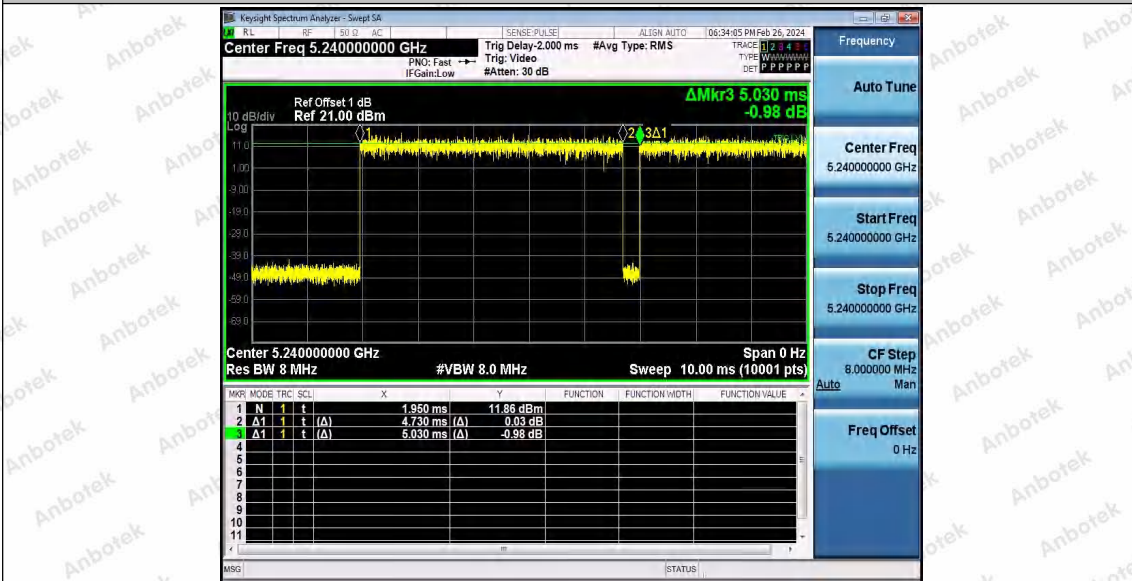

Hotline
 400-003-0500
 www.anbotek.com.cn

11N20SISO_Ant1_5200

11N20SISO_Ant1_5240

Shenzhen Anbotek Compliance Laboratory Limited

Address: 1/F., Building D, Sogood Science and Technology Park, Sanwei Community, Hangcheng Street, Bao'an District, Shenzhen, Guangdong, China.
 Tel: (86) 0755-26066440 Fax: (86) 0755-26014772 Email: service@anbotek.com