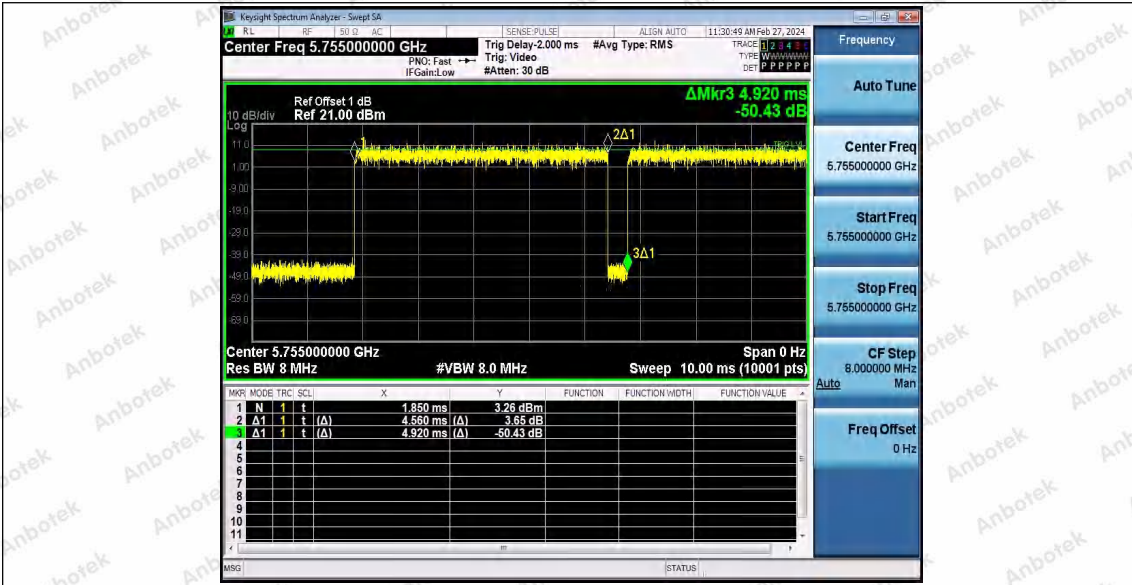

Shenzhen Anbotek Compliance Laboratory Limited

Address: 1/F., Building D, Sogood Science and Technology Park, Sanwei Community, Hangcheng Street, Bao'an District, Shenzhen, Guangdong, China.
Tel: (86) 0755-26066440 Fax: (86) 0755-26014772 Email: service@anbotek.com

Hotline 400-003-0500
www.anbotek.com.cn