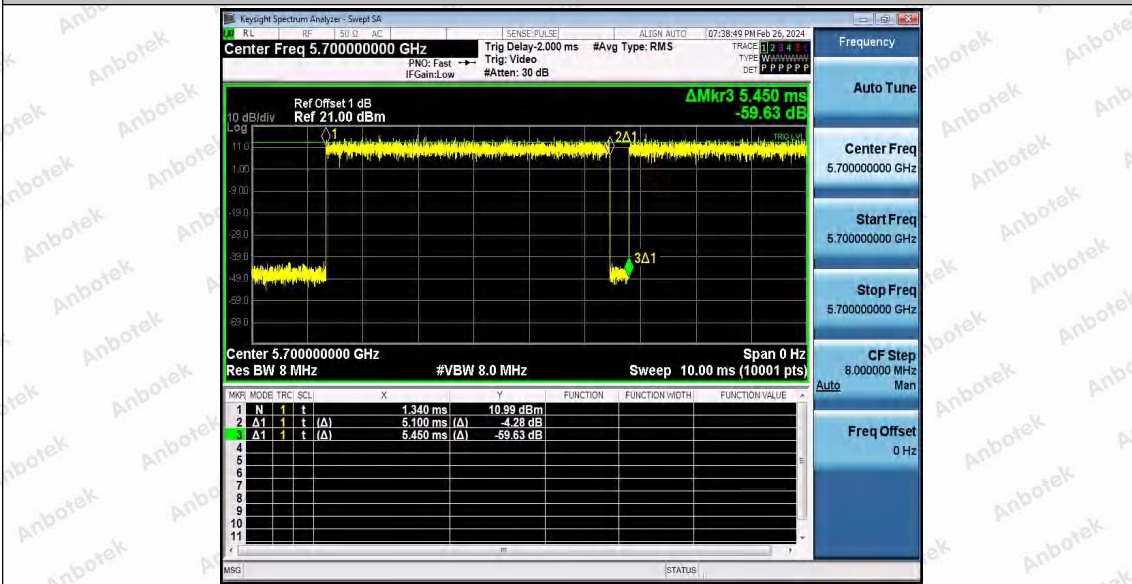

11A_Ant1_5700