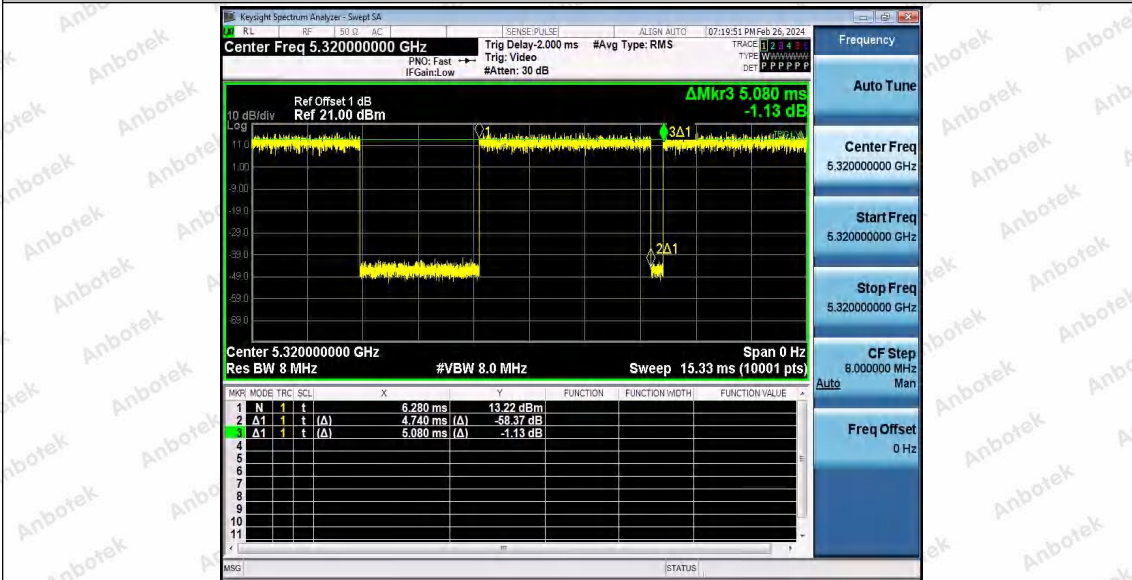

11AC20SISO_Ant1_5320