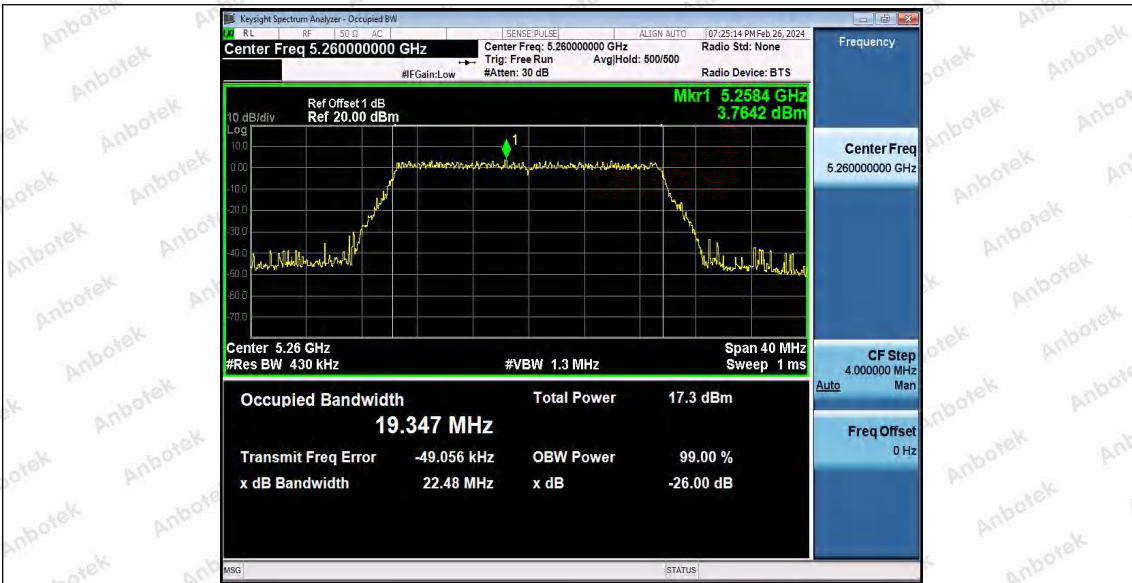

Shenzhen Anbotek Compliance Laboratory Limited

Address: 1/F., Building D, Sogood Science and Technology Park, Sanwei Community, Hangcheng Street, Bao'an District, Shenzhen, Guangdong, China.
Tel: (86) 0755-26066440 Fax: (86) 0755-26014772 Email: service@anbotek.com

Hotline 400-003-0500
www.anbotek.com.cn