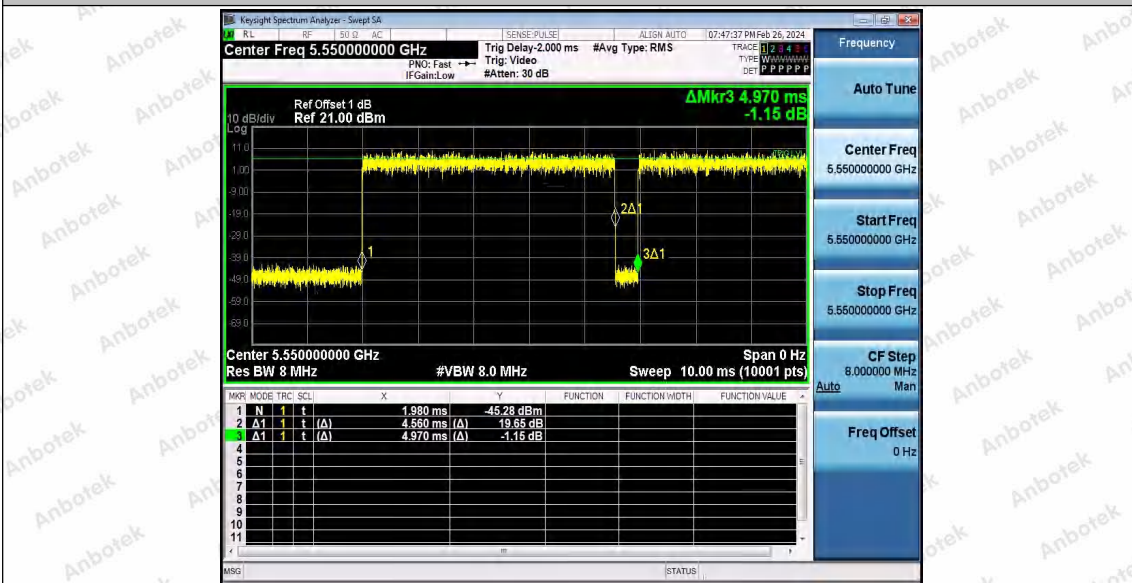

Hotline 400-003-0500
www.anbotek.com.cn

11N40SISO_Ant1_5510

11N40SISO_Ant1_5550

Shenzhen Anbotek Compliance Laboratory Limited

Address: 1/F., Building D, Sogood Science and Technology Park, Sanwei Community, Hangcheng Street, Bao'an District, Shenzhen, Guangdong, China.
 Tel: (86) 0755-26066440 Fax: (86) 0755-26014772 Email: service@anbotek.com