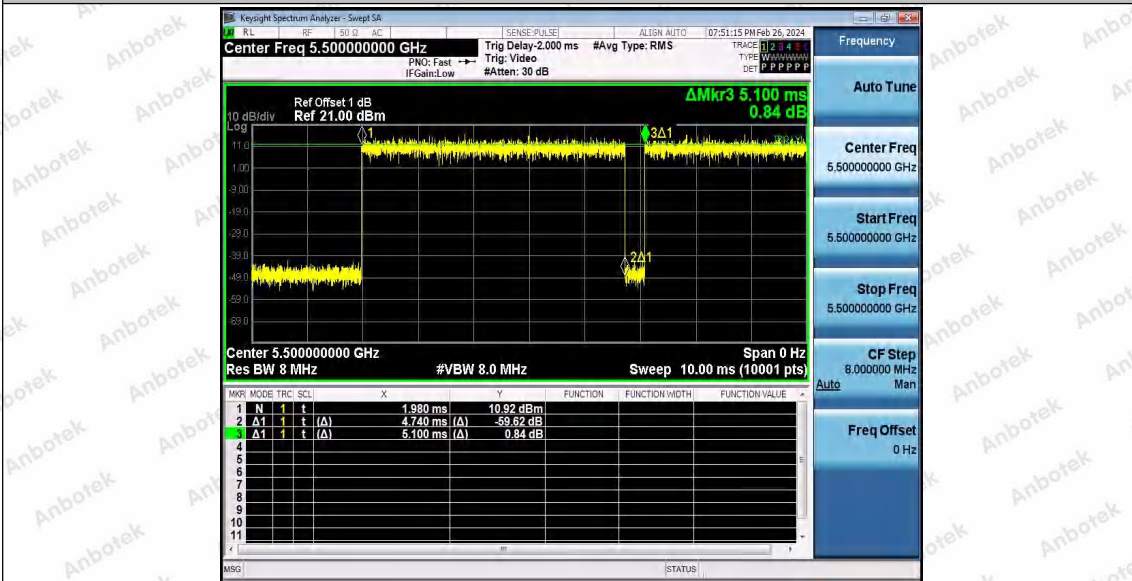

Hotline 400-003-0500
 www.anbotek.com.cn

11AC20SISO_Ant1_5320

11AC20SISO_Ant1_5500

Shenzhen Anbotek Compliance Laboratory Limited

Address: 1/F., Building D, Sogood Science and Technology Park, Sanwei Community, Hangcheng Street, Bao'an District, Shenzhen, Guangdong, China.
Tel: (86) 0755-26066440 Fax: (86) 0755-26014772 Email: service@anbotek.com