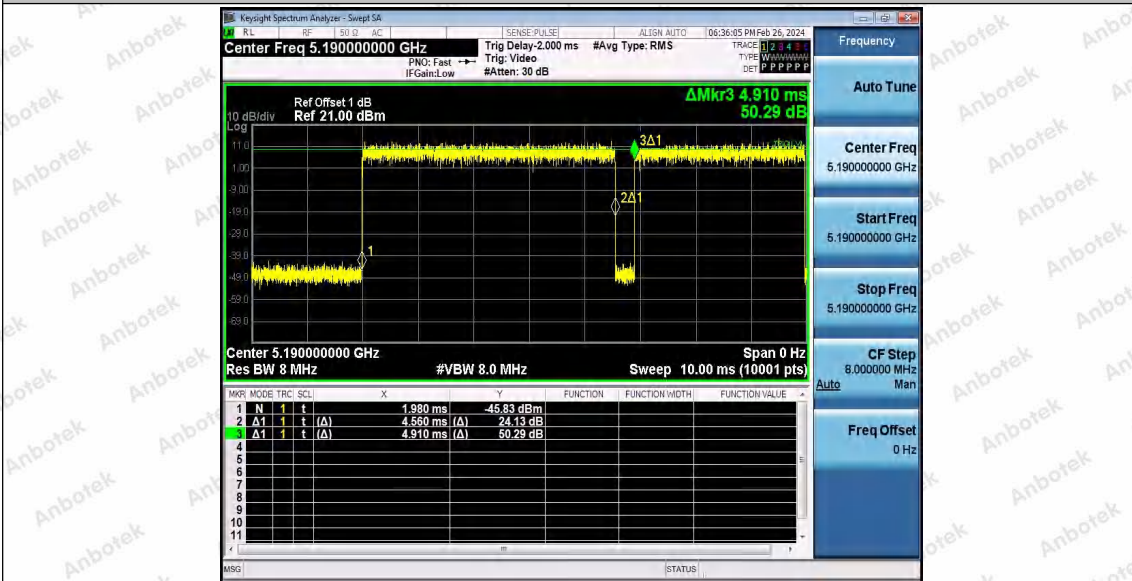

Hotline 400-003-0500
www.anbotek.com.cn

11N20SISO_Ant1_5825

11N40SISO_Ant1_5190

Shenzhen Anbotek Compliance Laboratory Limited

Address: 1/F., Building D, Sogood Science and Technology Park, Sanwei Community, Hangcheng Street, Bao'an District, Shenzhen, Guangdong, China.
 Tel: (86) 0755-26066440 Fax: (86) 0755-26014772 Email: service@anbotek.com