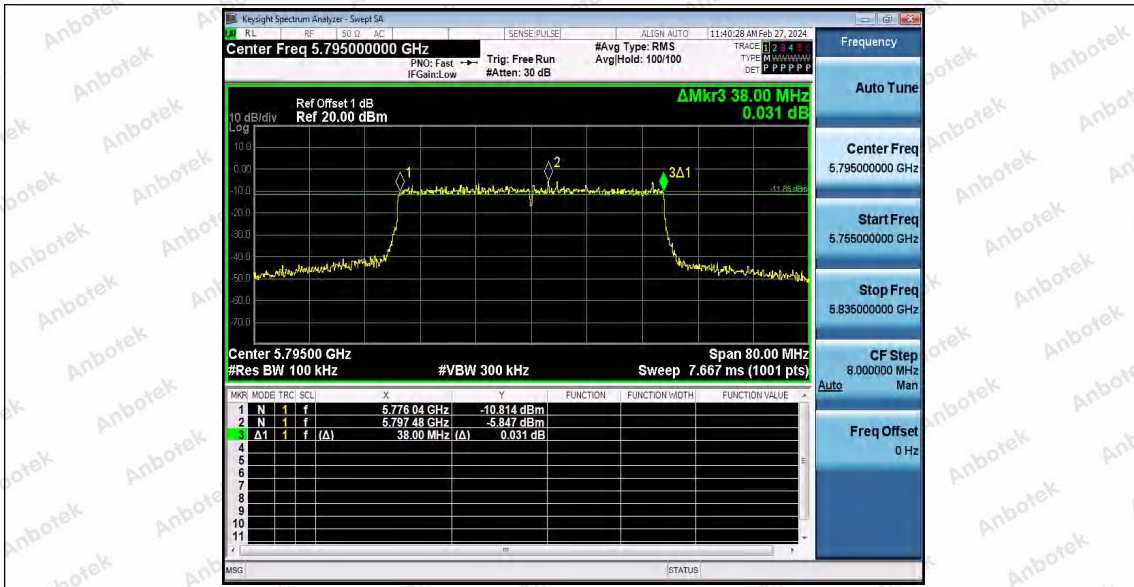

Shenzhen Anbotek Compliance Laboratory Limited

Address: 1/F., Building D, Sogood Science and Technology Park, Sanwei Community, Hangcheng Street, Bao'an District, Shenzhen, Guangdong, China.
Tel: (86) 0755-26066440 Fax: (86) 0755-26014772 Email: service@anbotek.com

Hotline 400-003-0500
www.anbotek.com.cn