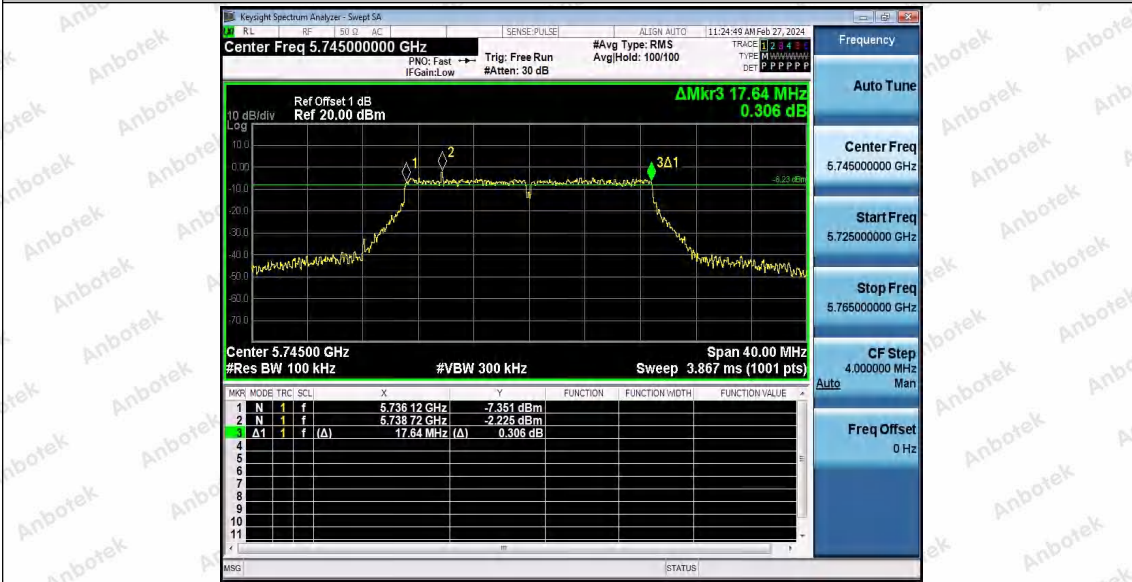

11AC20SISO_Ant1_5745