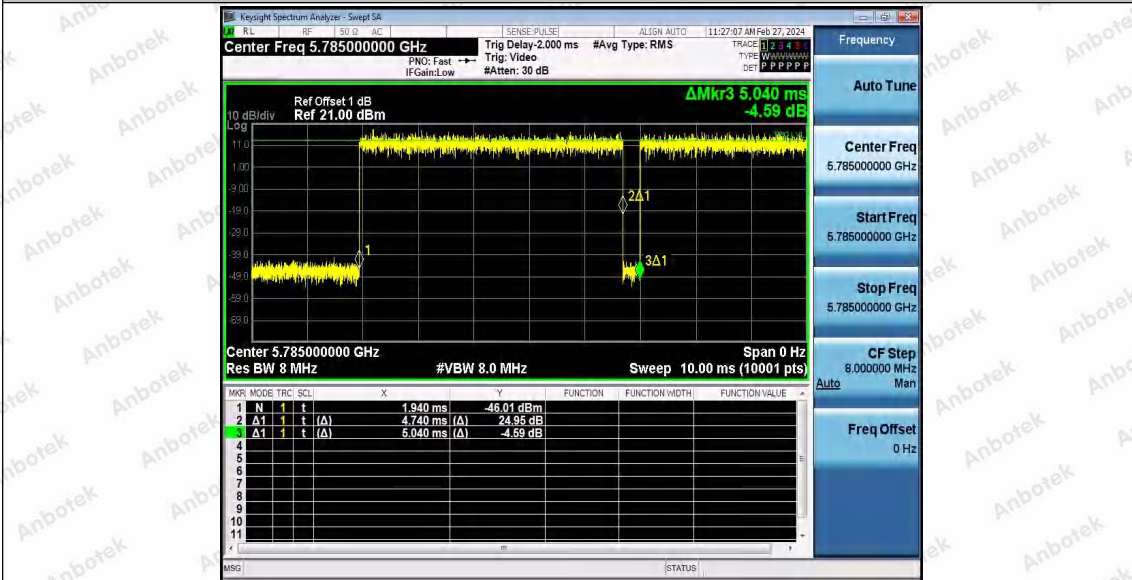

11AC20SISO_Ant1_5785