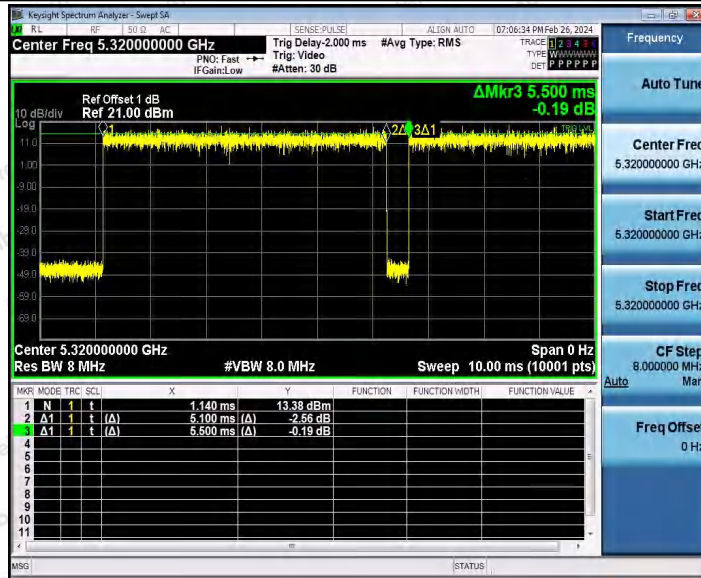

11A_Ant1_5320