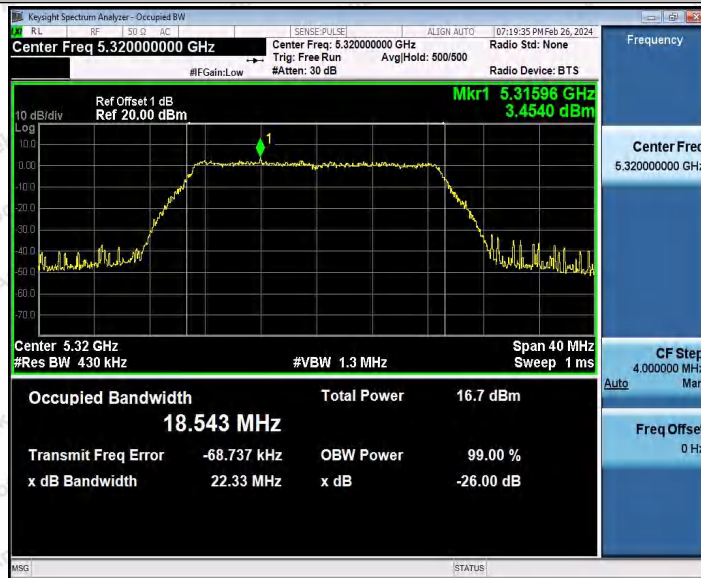

11AC20SISO_Ant1_5320

11AC20SISO_Ant1_5500

Shenzhen Anbotek Compliance Laboratory Limited

Address: 1/F., Building D, Sogood Science and Technology Park, Sanwei Community, Hangcheng Street, Bao'an District, Shenzhen, Guangdong, China.
Tel: (86) 0755-26066440 Fax: (86) 0755-26014772 Email: service@anbotek.com