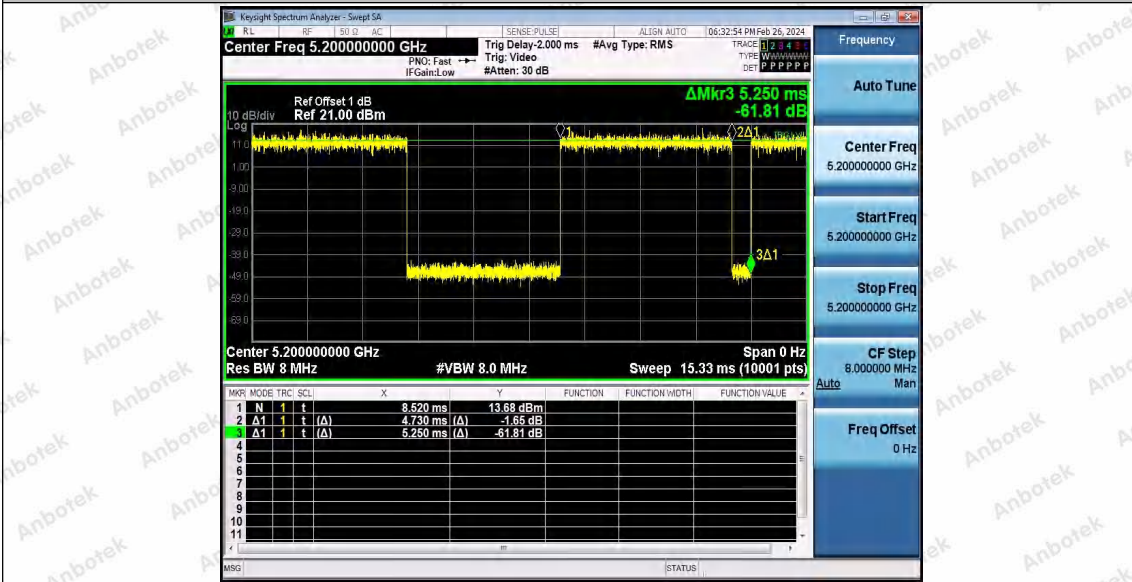

11N20SISO_Ant1_5200