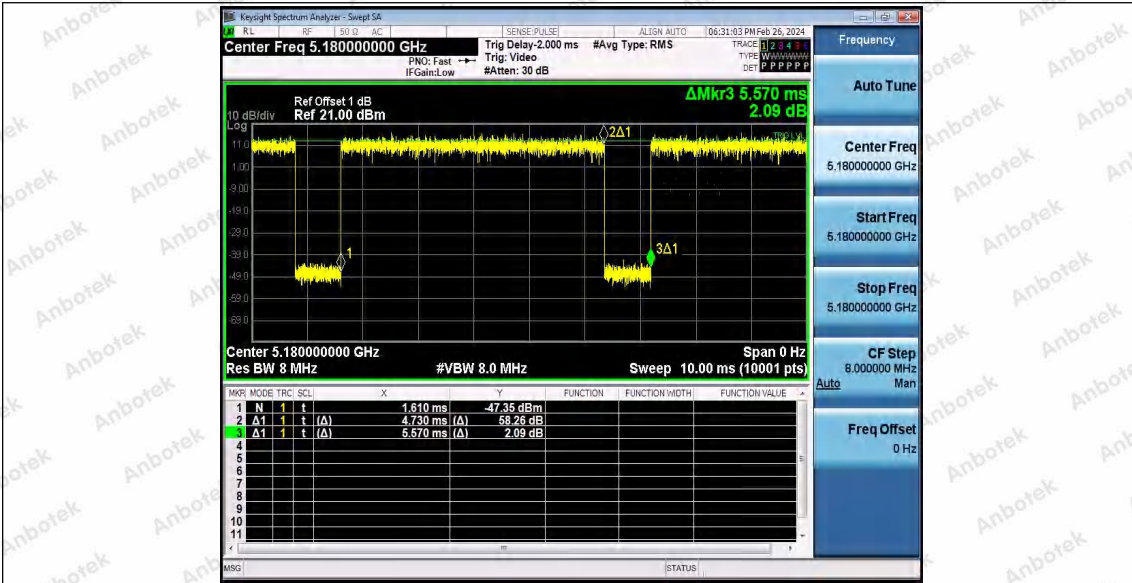

Shenzhen Anbotek Compliance Laboratory Limited

Address: 1/F., Building D, Sogood Science and Technology Park, Sanwei Community, Hangcheng Street, Bao'an District, Shenzhen, Guangdong, China.
Tel: (86) 0755-26066440 Fax: (86) 0755-26014772 Email: service@anbotek.com

Hotline 400-003-0500
www.anbotek.com.cn