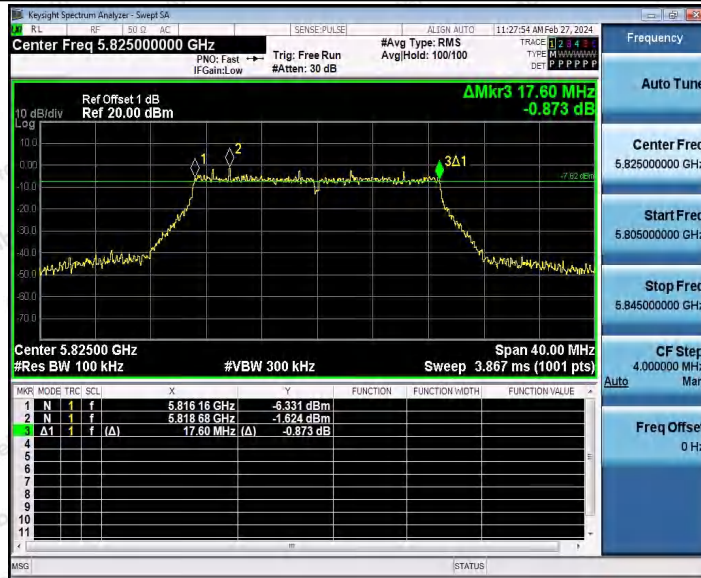

11AC20SISO_Ant1_5825