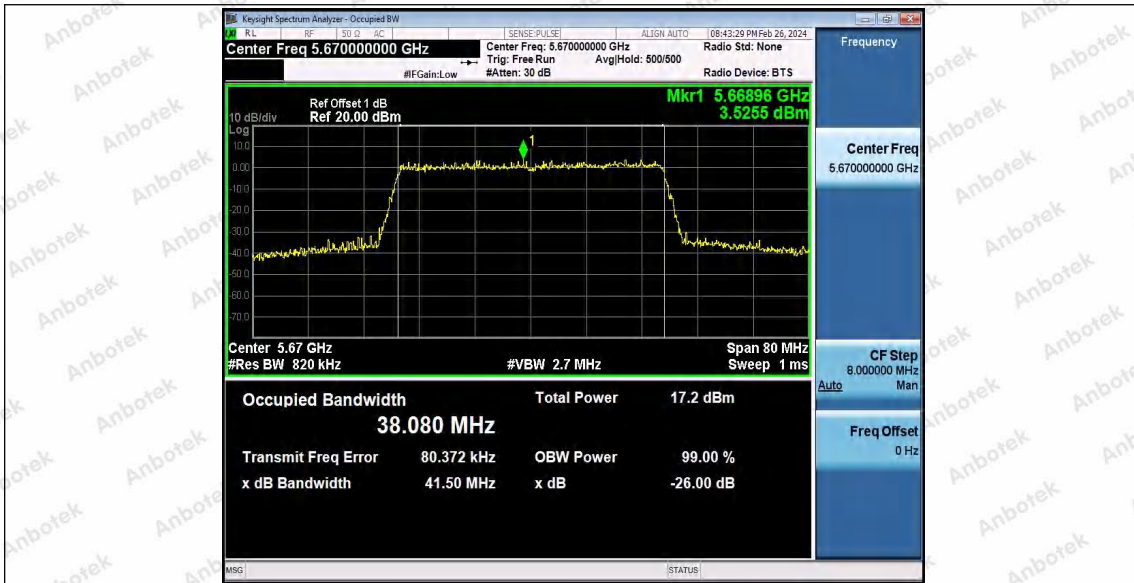

Shenzhen Anbotek Compliance Laboratory Limited

Address: 1/F., Building D, Sogood Science and Technology Park, Sanwei Community, Hangcheng Street, Bao'an District, Shenzhen, Guangdong, China.
Tel: (86) 0755-26066440 Fax: (86) 0755-26014772 Email: service@anbotek.com

Hotline: 400-003-0500
www.anbotek.com.cn