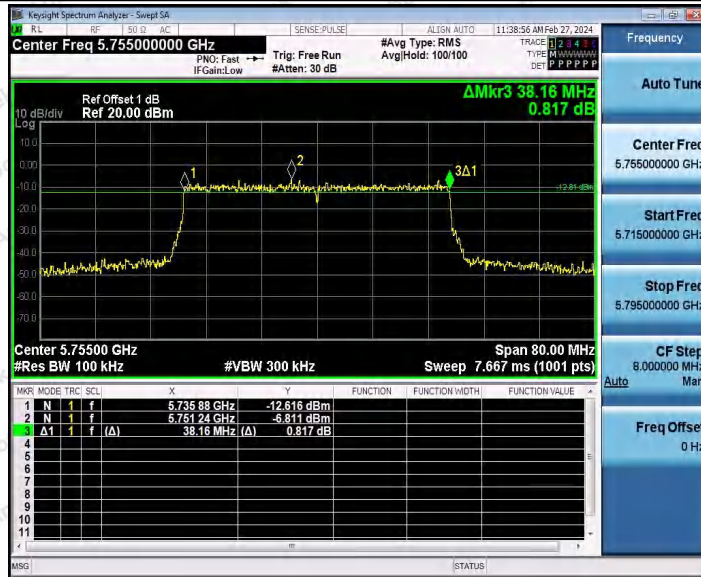

11AX40SISO_Ant1_5755

11AX40SISO_Ant1_5795

Shenzhen Anbotek Compliance Laboratory Limited

Address: 1/F., Building D, Sogood Science and Technology Park, Sanwei Community, Hangcheng Street, Bao'an District, Shenzhen, Guangdong, China.
Tel: (86) 0755-26066440 Fax: (86) 0755-26014772 Email: service@anbotek.com

Hotline 400-003-0500
www.anbotek.com.cn