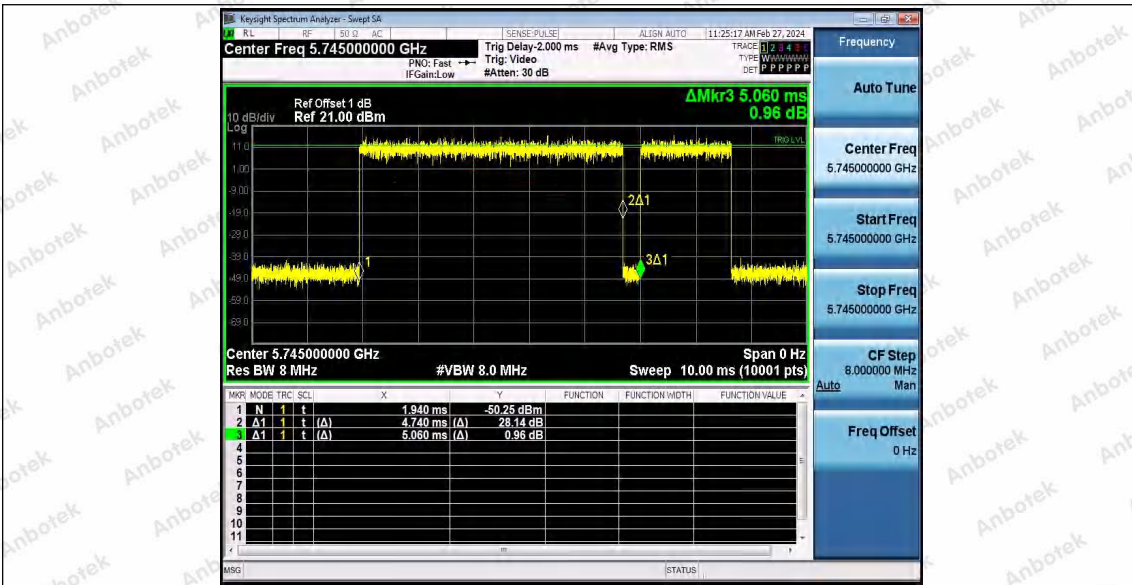

Shenzhen Anbotek Compliance Laboratory Limited

Address: 1/F., Building D, Sogood Science and Technology Park, Sanwei Community, Hangcheng Street, Bao'an District, Shenzhen, Guangdong, China.
Tel: (86) 0755-26066440 Fax: (86) 0755-26014772 Email: service@anbotek.com

Hotline 400-003-0500
www.anbotek.com.cn