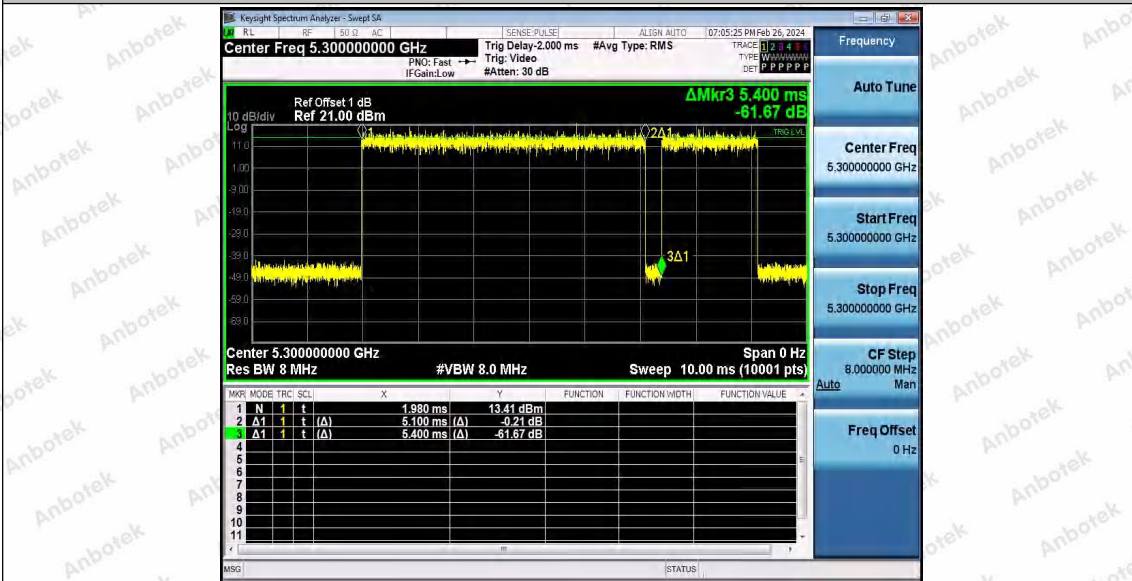

Hotline 400-003-0500
www.anbotek.com.cn

11A_Ant1_5260

11A_Ant1_5300

Shenzhen Anbotek Compliance Laboratory Limited

Address: 1/F., Building D, Sogood Science and Technology Park, Sanwei Community, Hangcheng Street, Bao'an District, Shenzhen, Guangdong, China.
 Tel: (86) 0755-26066440 Fax: (86) 0755-26014772 Email: service@anbotek.com