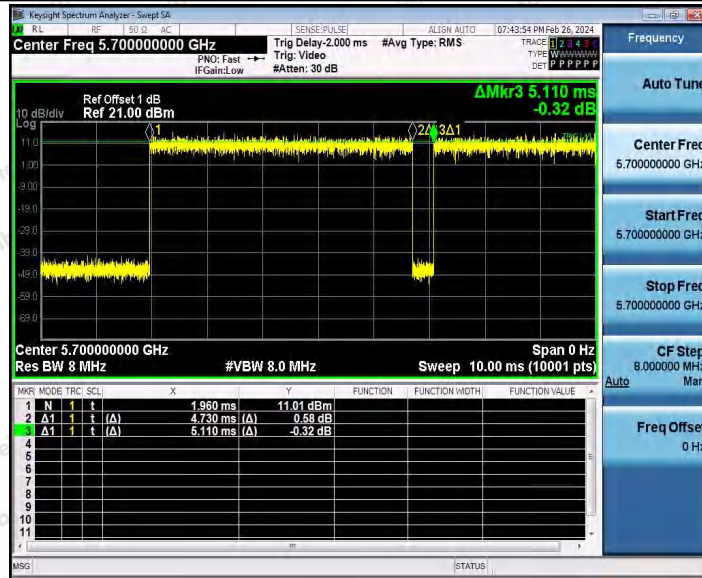

11N20SISO_Ant1_5700