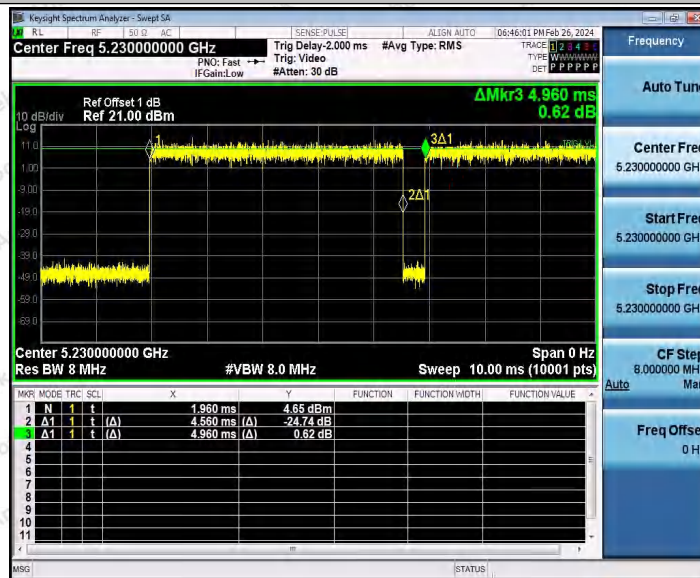

11AC40SISO_Ant1_5230

11AC40SISO_Ant1_5270

Shenzhen Anbotek Compliance Laboratory Limited

Address: 1/F., Building D, Sogood Science and Technology Park, Sanwei Community, Hangcheng Street, Bao'an District, Shenzhen, Guangdong, China.
Tel: (86) 0755-26066440 Fax: (86) 0755-26014772 Email: service@anbotek.com

Hotline 400-003-0500
www.anbotek.com.cn