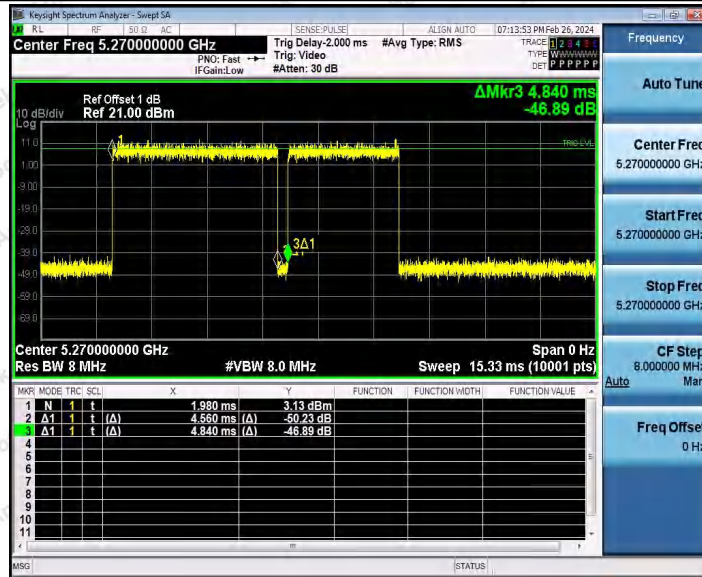

11N40SISO_Ant1_5270

11N40SISO_Ant1_5310

Shenzhen Anbotek Compliance Laboratory Limited

Address: 1/F., Building D, Sogood Science and Technology Park, Sanwei Community, Hangcheng Street, Bao'an District, Shenzhen, Guangdong, China.
Tel: (86) 0755-26066440 Fax: (86) 0755-26014772 Email: service@anbotek.com

Hotline 400-003-0500
www.anbotek.com.cn