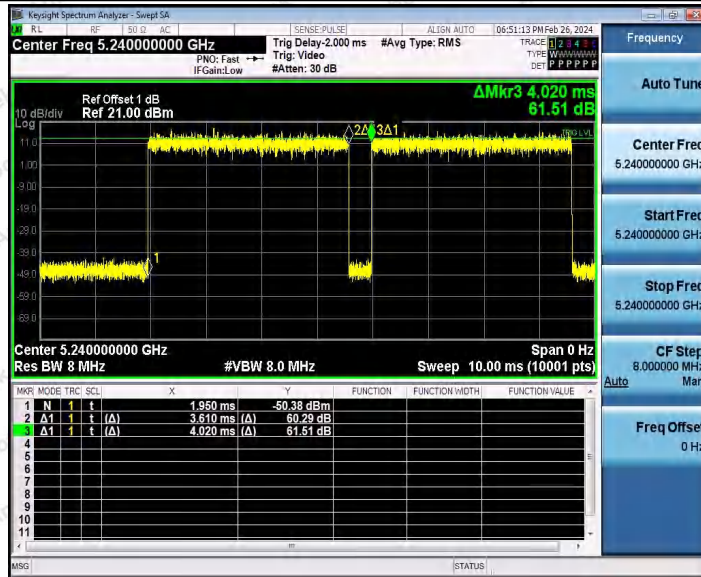

11AX20SISO_Ant1_5240

11AX20SISO_Ant1_5260

Shenzhen Anbotek Compliance Laboratory Limited

Address: 1/F., Building D, Sogood Science and Technology Park, Sanwei Community, Hangcheng Street, Bao'an District, Shenzhen, Guangdong, China.
Tel: (86) 0755-26066440 Fax: (86) 0755-26014772 Email: service@anbotek.com

Hotline 400-003-0500
www.anbotek.com.cn