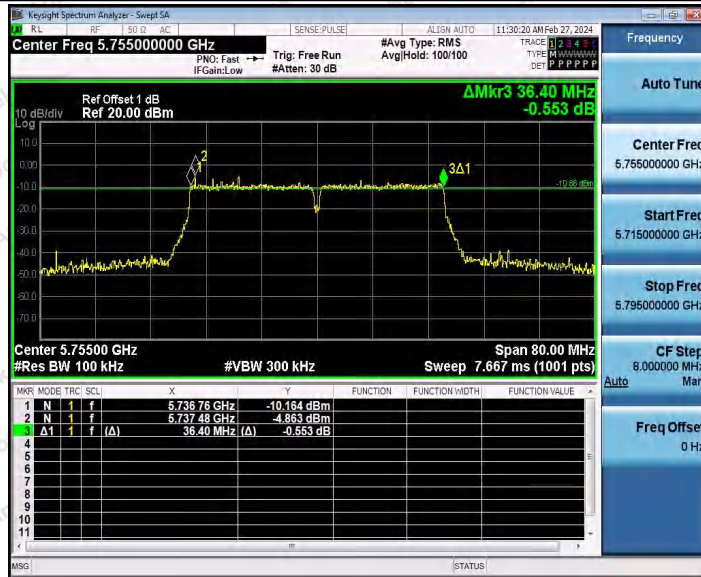

11AC40SISO_Ant1_5755

11AC40SISO_Ant1_5795

Shenzhen Anbotek Compliance Laboratory Limited

Address: 1/F., Building D, Sogood Science and Technology Park, Sanwei Community, Hangcheng Street, Bao'an District, Shenzhen, Guangdong, China.
Tel: (86) 0755-26066440 Fax: (86) 0755-26014772 Email: service@anbotek.com

Hotline 400-003-0500
www.anbotek.com.cn