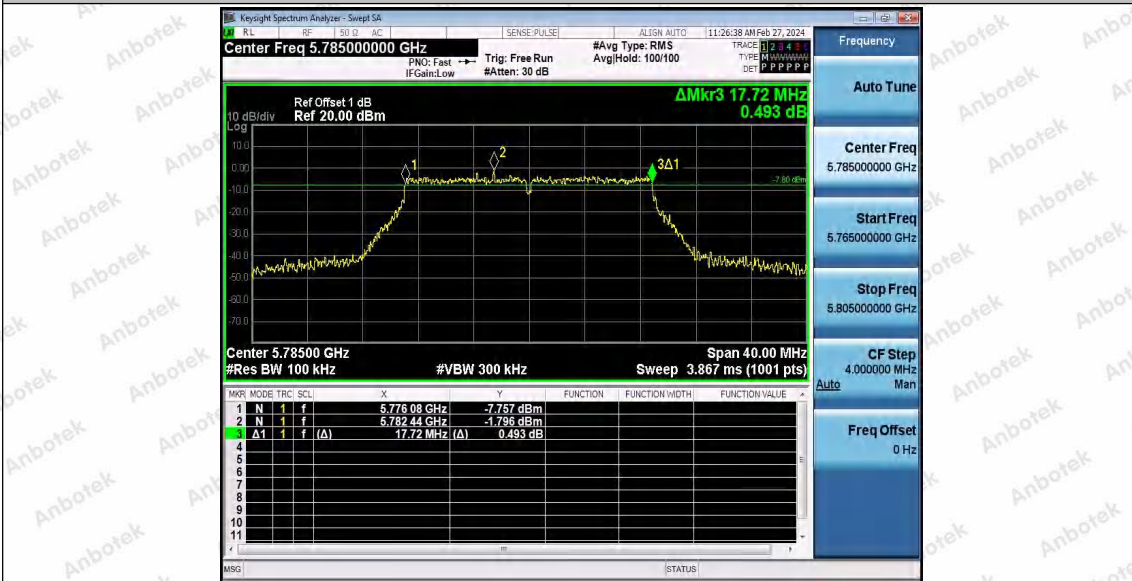

Hotline
400-003-0500
www.anbotek.com.cn

11AC20SISO_Ant1_5745

11AC20SISO_Ant1_5785

Shenzhen Anbotek Compliance Laboratory Limited

Address: 1/F., Building D, Sogood Science and Technology Park, Sanwei Community, Hangcheng Street, Bao'an District, Shenzhen, Guangdong, China.
Tel: (86) 0755-26066440 Fax: (86) 0755-26014772 Email: service@anbotek.com