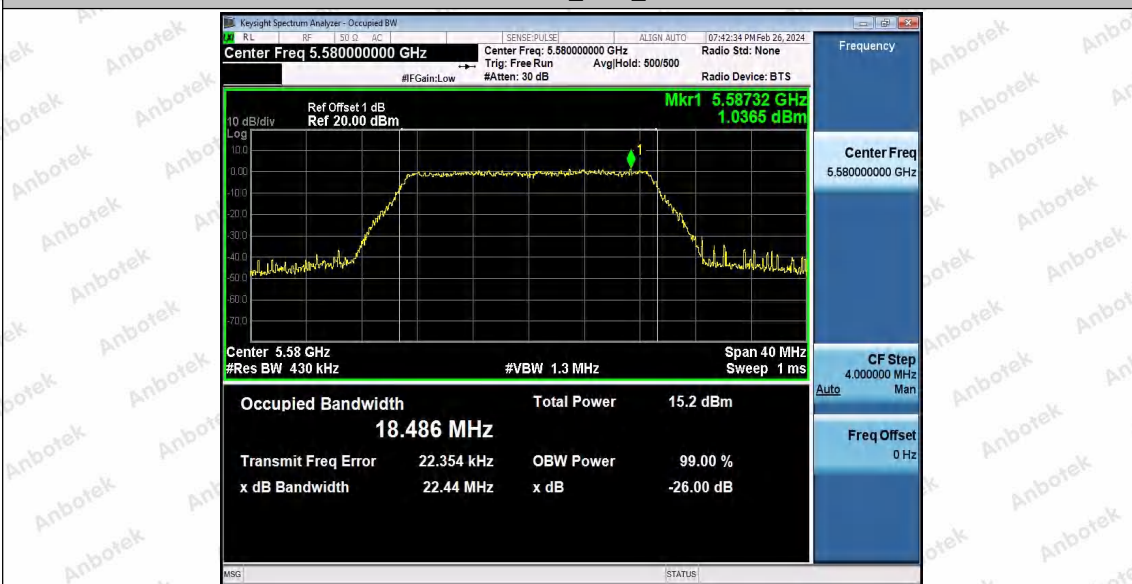

Hotline 400-003-0500
 www.anbotek.com.cn

11N20SISO_Ant1_5500

11N20SISO_Ant1_5580

Shenzhen Anbotek Compliance Laboratory Limited

Address: 1/F., Building D, Sogood Science and Technology Park, Sanwei Community, Hangcheng Street, Bao'an District, Shenzhen, Guangdong, China.
 Tel: (86) 0755-26066440 Fax: (86) 0755-26014772 Email: service@anbotek.com