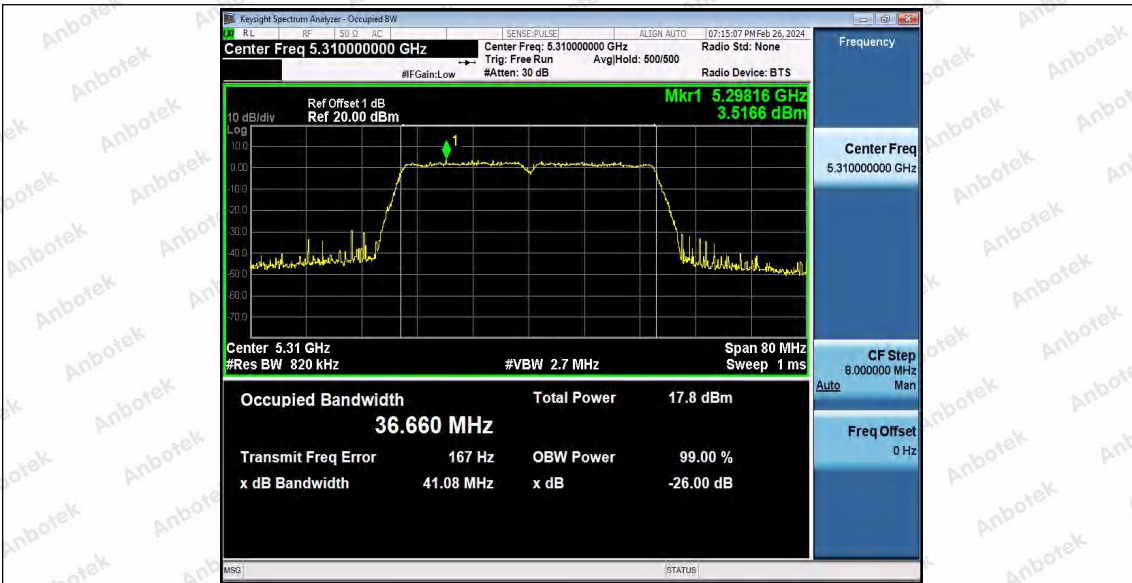

11N40SISO_Ant1_5510