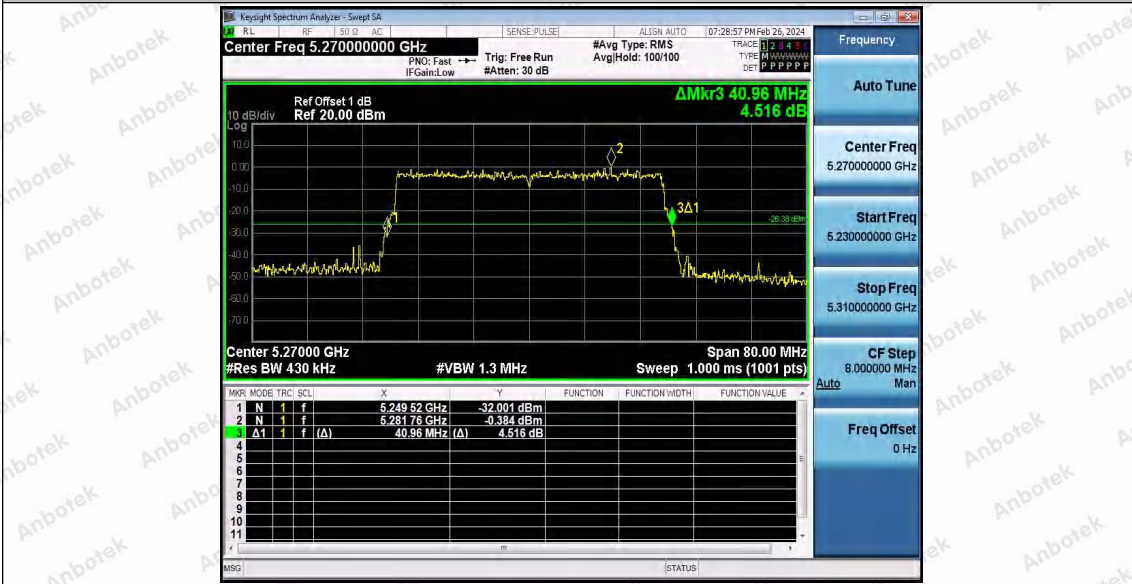

11AX40SISO_Ant1_5270

11AX40SISO_Ant1_5310