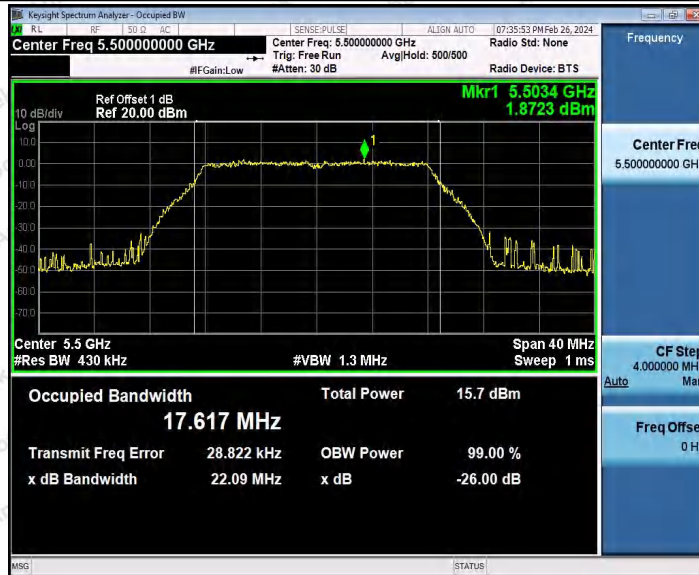

11A_Ant1_5500

11A_Ant1_5580

Shenzhen Anbotek Compliance Laboratory Limited

Address: 1/F., Building D, Sogood Science and Technology Park, Sanwei Community, Hangcheng Street, Bao'an District, Shenzhen, Guangdong, China.
Tel: (86) 0755-26066440 Fax: (86) 0755-26014772 Email: service@anbotek.com

Hotline 400-003-0500
www.anbotek.com.cn