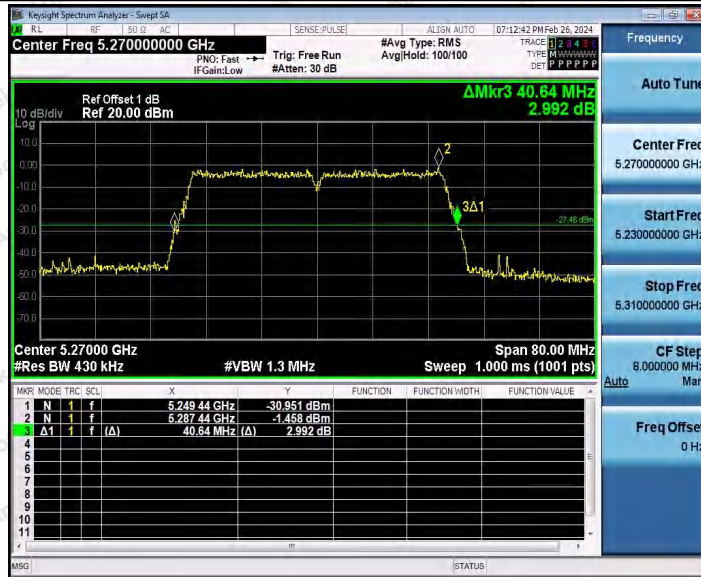

11N40SISO_Ant1_5270

11N40SISO_Ant1_5310

Shenzhen Anbotek Compliance Laboratory Limited

Address: 1/F., Building D, Sogood Science and Technology Park, Sanwei Community, Hangcheng Street, Bao'an District, Shenzhen, Guangdong, China.
Tel: (86) 0755-26066440 Fax: (86) 0755-26014772 Email: service@anbotek.com

Hotline
400-003-0500
www.anbotek.com.cn