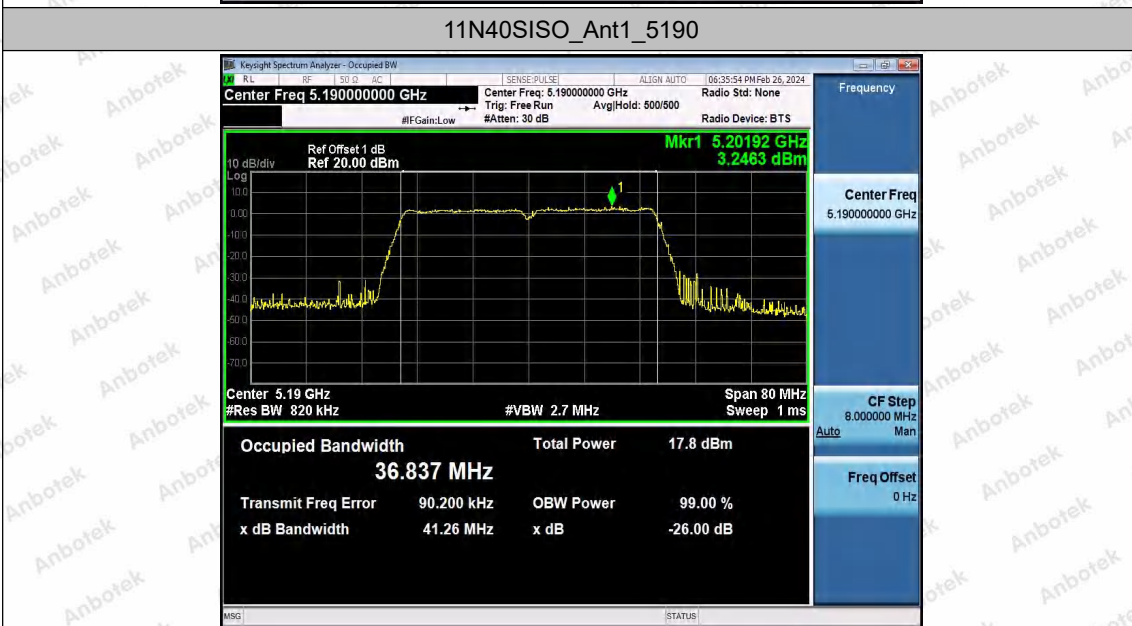

Shenzhen Anbotek Compliance Laboratory Limited

Address: 1/F., Building D, Sogood Science and Technology Park, Sanwei Community, Hangcheng Street, Bao'an District, Shenzhen, Guangdong, China.
Tel: (86) 0755-26066440 Fax: (86) 0755-26014772 Email: service@anbotek.com

Hotline: 400-003-0500
www.anbotek.com.cn