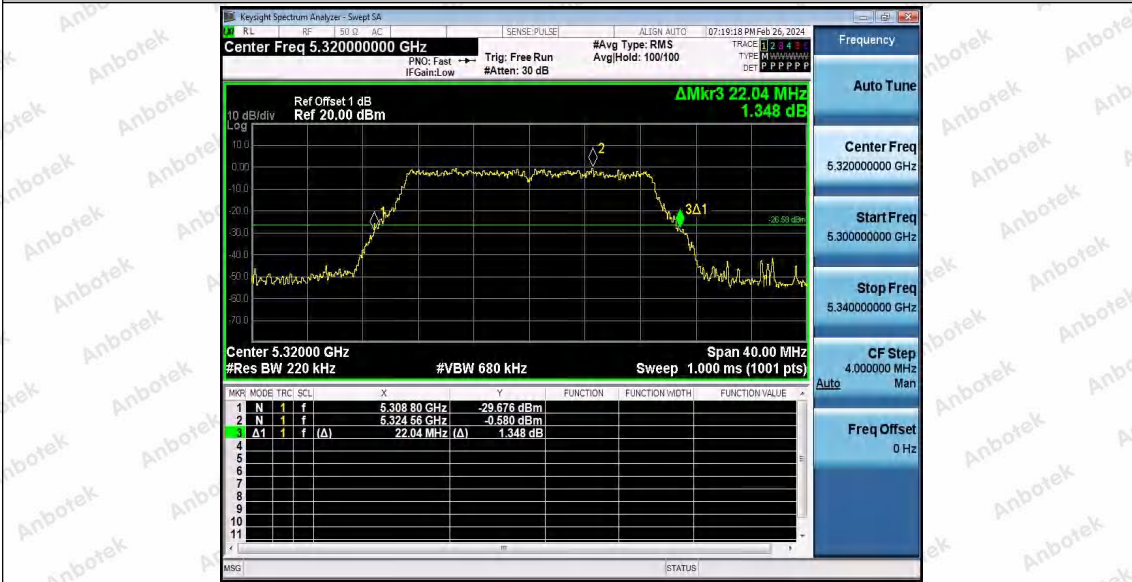

11AC20SISO_Ant1_5320

11AC20SISO_Ant1_5500