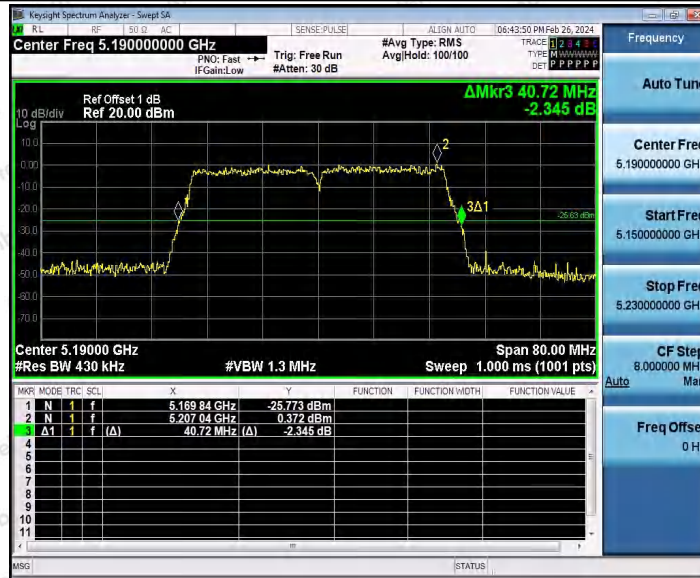

11AC40SISO_Ant1_5190