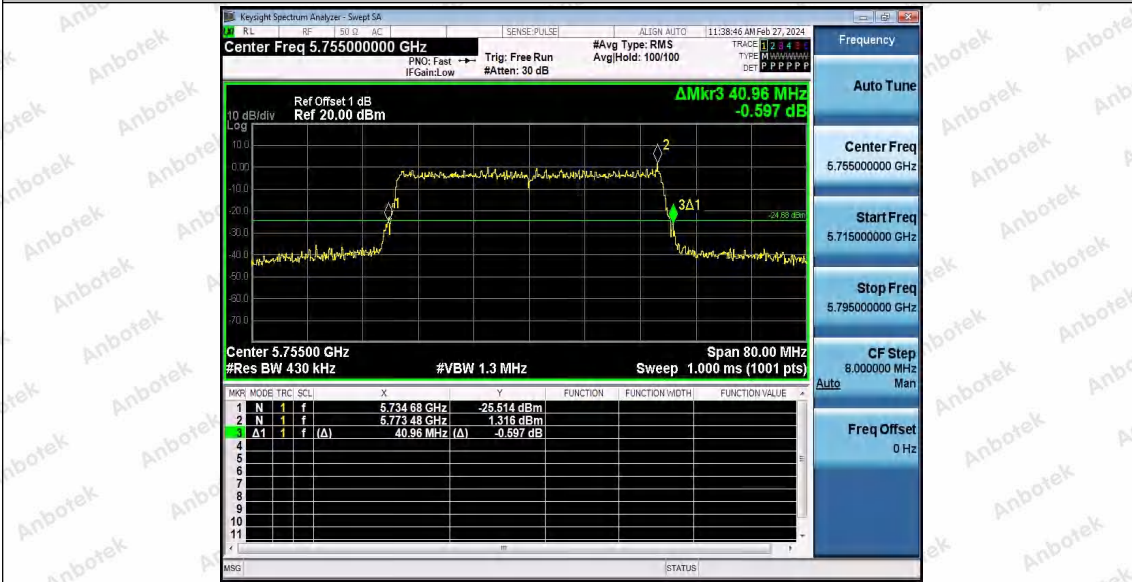

11AX40SISO_Ant1_5755

11AX40SISO_Ant1_5795