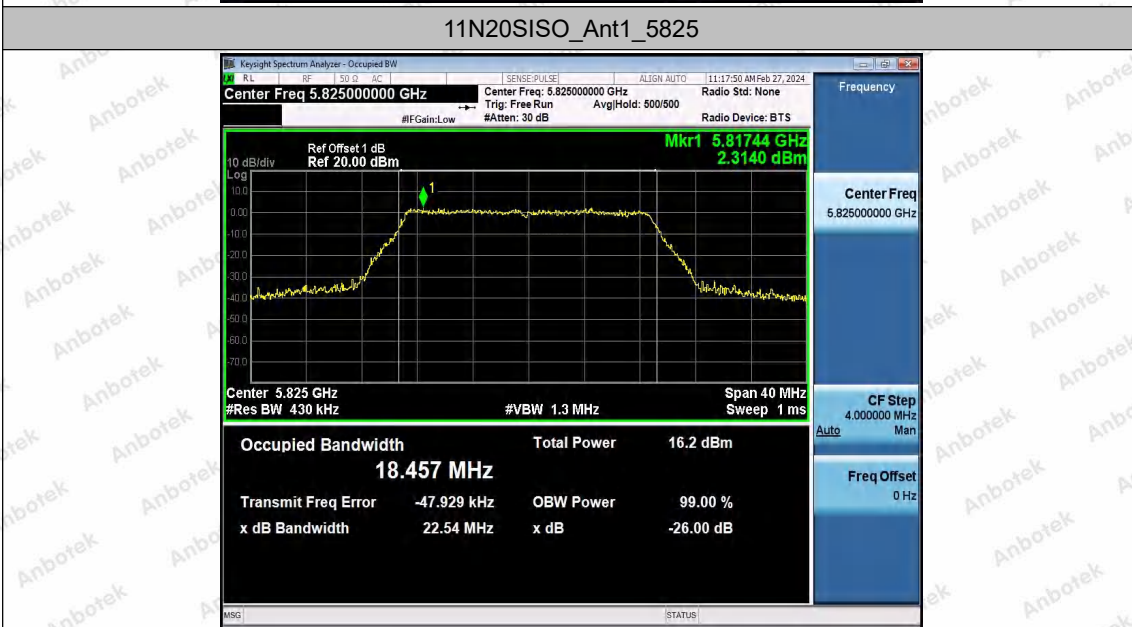

Shenzhen Anbotek Compliance Laboratory Limited

Address: 1/F., Building D, Sogood Science and Technology Park, Sanwei Community, Hangcheng Street, Bao'an District, Shenzhen, Guangdong, China.
Tel: (86) 0755-26066440 Fax: (86) 0755-26014772 Email: service@anbotek.com

Hotline: 400-003-0500
www.anbotek.com.cn