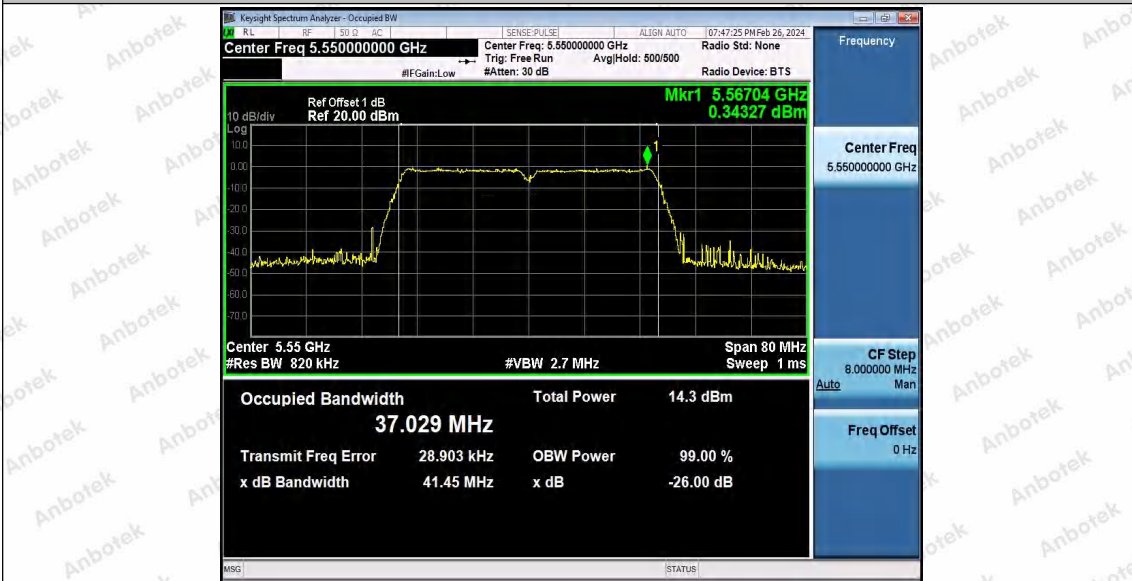

Hotline 400-003-0500
 www.anbotek.com.cn

11N40SISO_Ant1_5510

11N40SISO_Ant1_5550

Shenzhen Anbotek Compliance Laboratory Limited

Address: 1/F., Building D, Sogood Science and Technology Park, Sanwei Community, Hangcheng Street, Bao'an District, Shenzhen, Guangdong, China.
 Tel: (86) 0755-26066440 Fax: (86) 0755-26014772 Email: service@anbotek.com