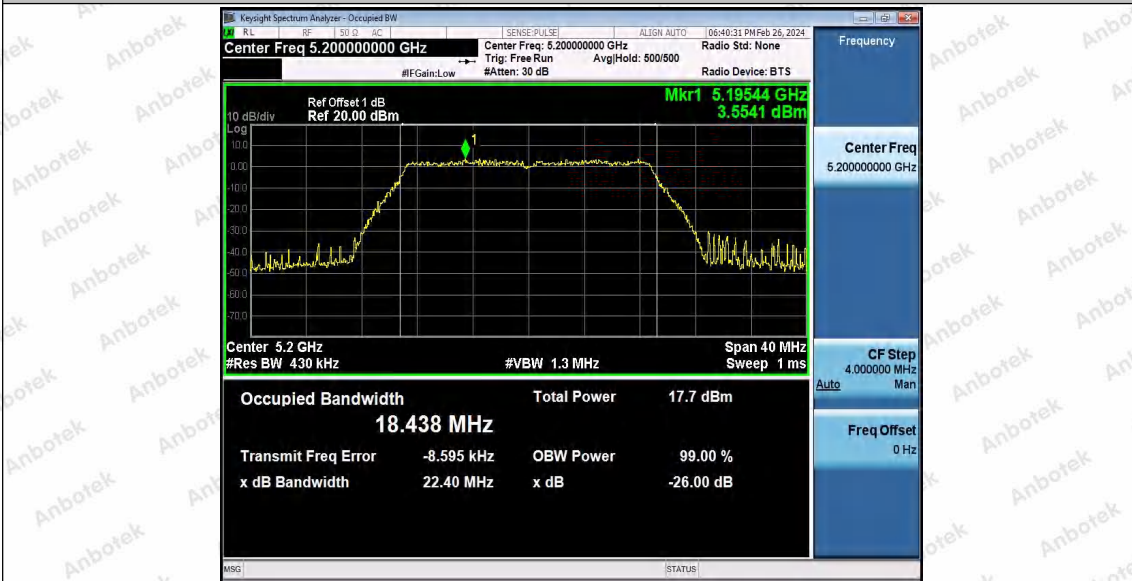

Hotline 400-003-0500
 www.anbotek.com.cn

11AC20SISO_Ant1_5180

11AC20SISO_Ant1_5200

Shenzhen Anbotek Compliance Laboratory Limited

Address: 1/F., Building D, Sogood Science and Technology Park, Sanwei Community, Hangcheng Street, Bao'an District, Shenzhen, Guangdong, China.
Tel: (86) 0755-26066440 Fax: (86) 0755-26014772 Email: service@anbotek.com