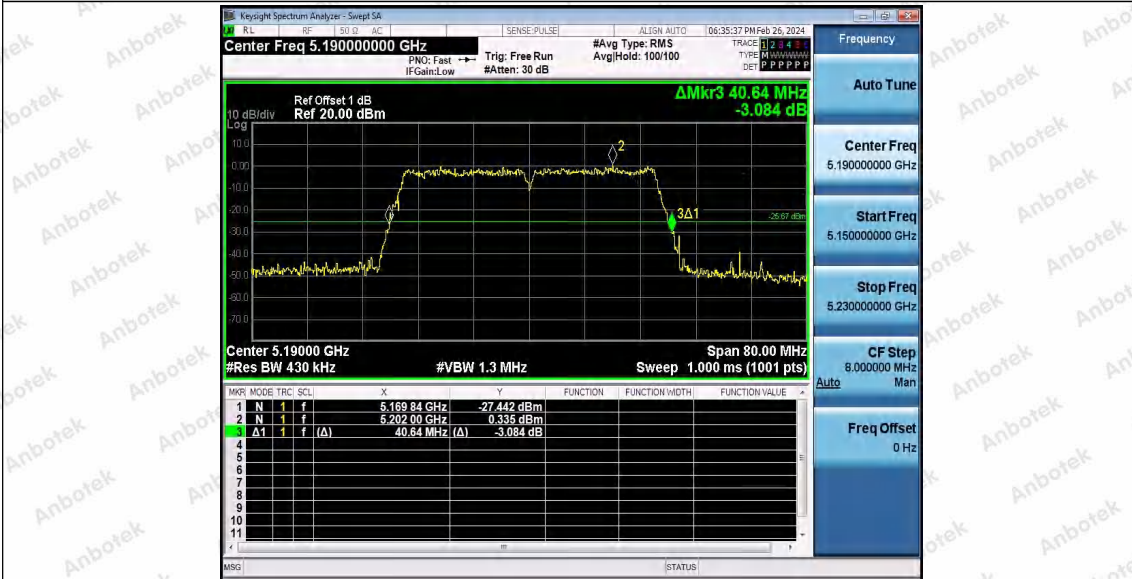

Hotline
400-003-0500
www.anbotek.com.cn

11N20SISO_Ant1_5825

11N40SISO_Ant1_5190

Shenzhen Anbotek Compliance Laboratory Limited

Address: 1/F., Building D, Sogood Science and Technology Park, Sanwei Community, Hangcheng Street, Bao'an District, Shenzhen, Guangdong, China.
Tel: (86) 0755-26066440 Fax: (86) 0755-26014772 Email: service@anbotek.com