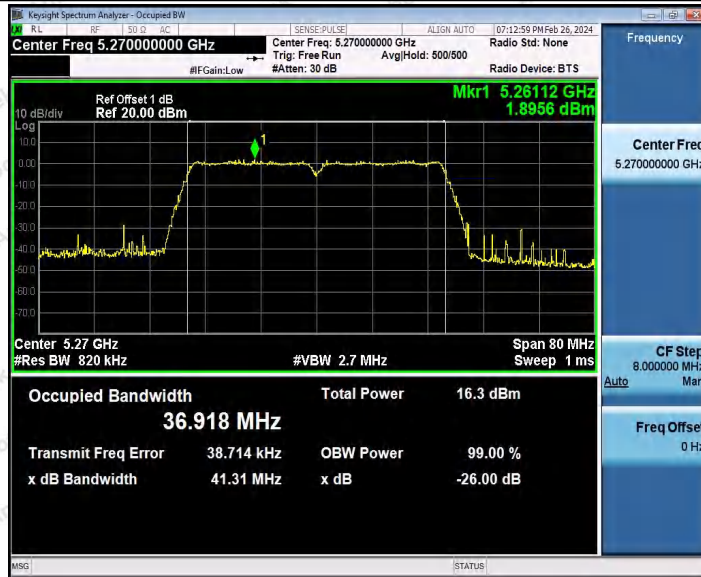

11N40SISO_Ant1_5270

11N40SISO_Ant1_5310

Shenzhen Anbotek Compliance Laboratory Limited

Address: 1/F., Building D, Sogood Science and Technology Park, Sanwei Community, Hangcheng Street, Bao'an District, Shenzhen, Guangdong, China.
Tel: (86) 0755-26066440 Fax: (86) 0755-26014772 Email: service@anbotek.com

Hotline 400-003-0500
www.anbotek.com.cn