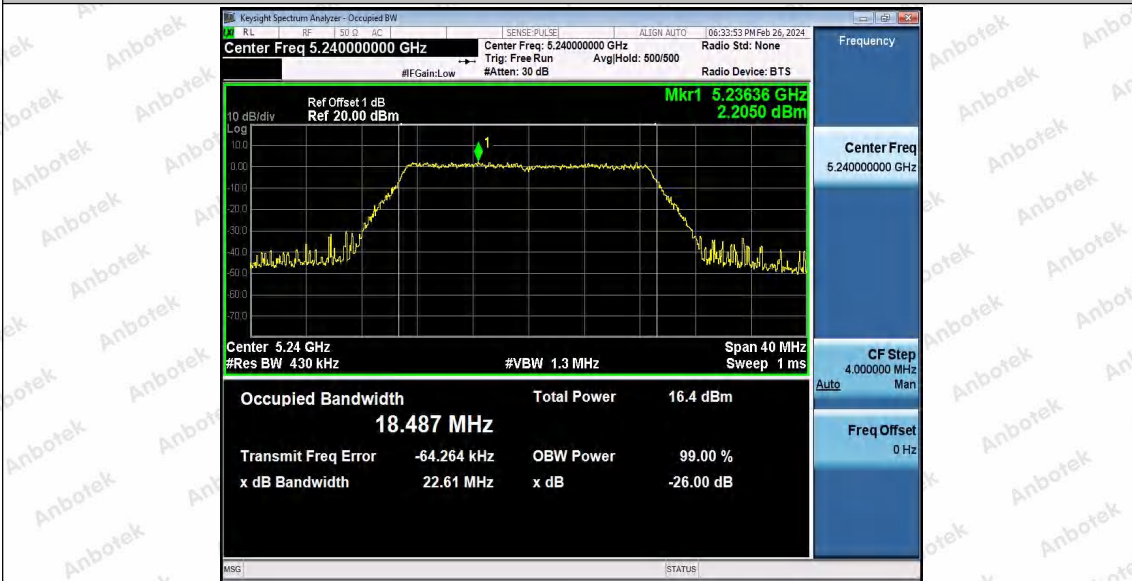

Hotline
 400-003-0500
 www.anbotek.com.cn

11N20SISO_Ant1_5200

11N20SISO_Ant1_5240

Shenzhen Anbotek Compliance Laboratory Limited

Address: 1/F., Building D, Sogood Science and Technology Park, Sanwei Community, Hangcheng Street, Bao'an District, Shenzhen, Guangdong, China.
Tel: (86) 0755-26066440 Fax: (86) 0755-26014772 Email: service@anbotek.com