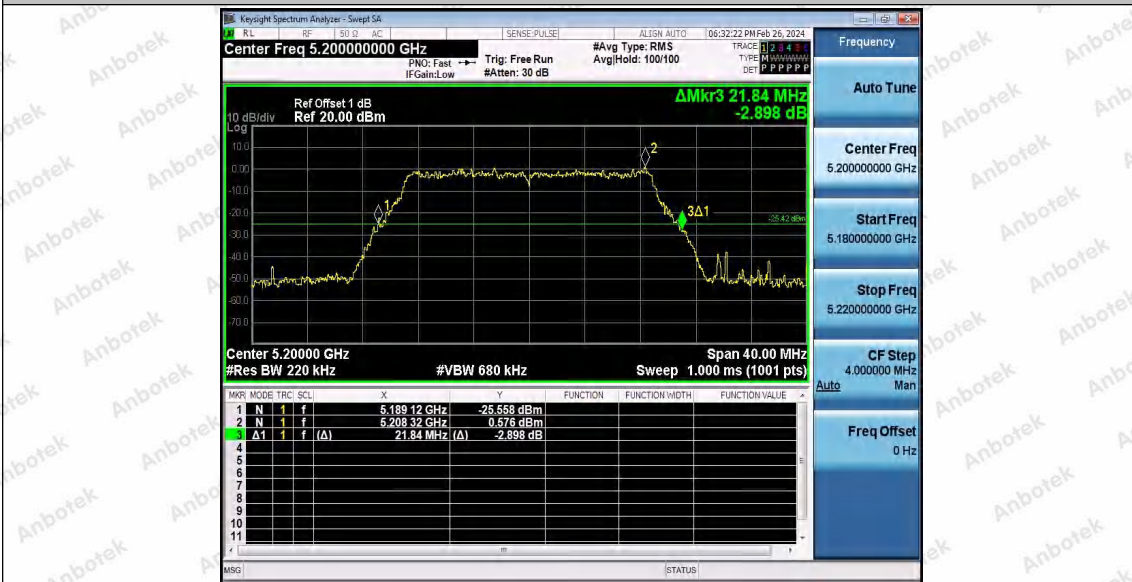

11N20SISO_Ant1_5200

11N20SISO_Ant1_5240