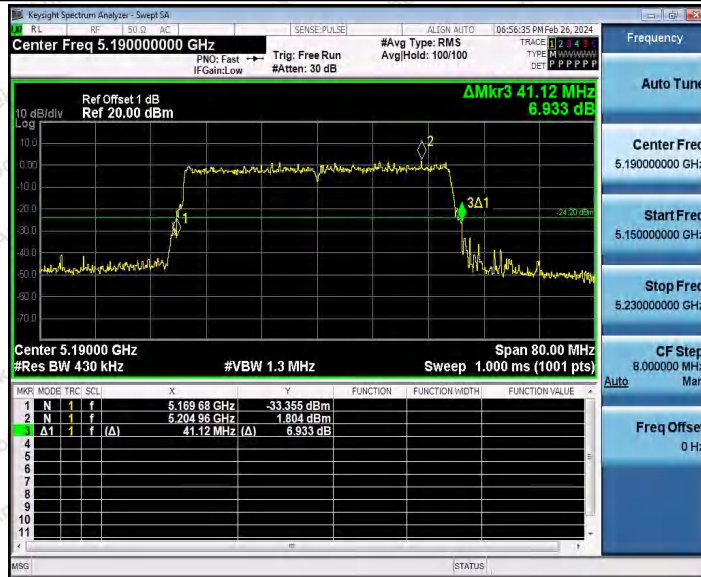

11AX40SISO_Ant1_5190

11AX40SISO_Ant1_5230

Shenzhen Anbotek Compliance Laboratory Limited

Address: 1/F., Building D, Sogood Science and Technology Park, Sanwei Community, Hangcheng Street, Bao'an District, Shenzhen, Guangdong, China.
Tel: (86) 0755-26066440 Fax: (86) 0755-26014772 Email: service@anbotek.com

Hotline
400-003-0500
www.anbotek.com.cn