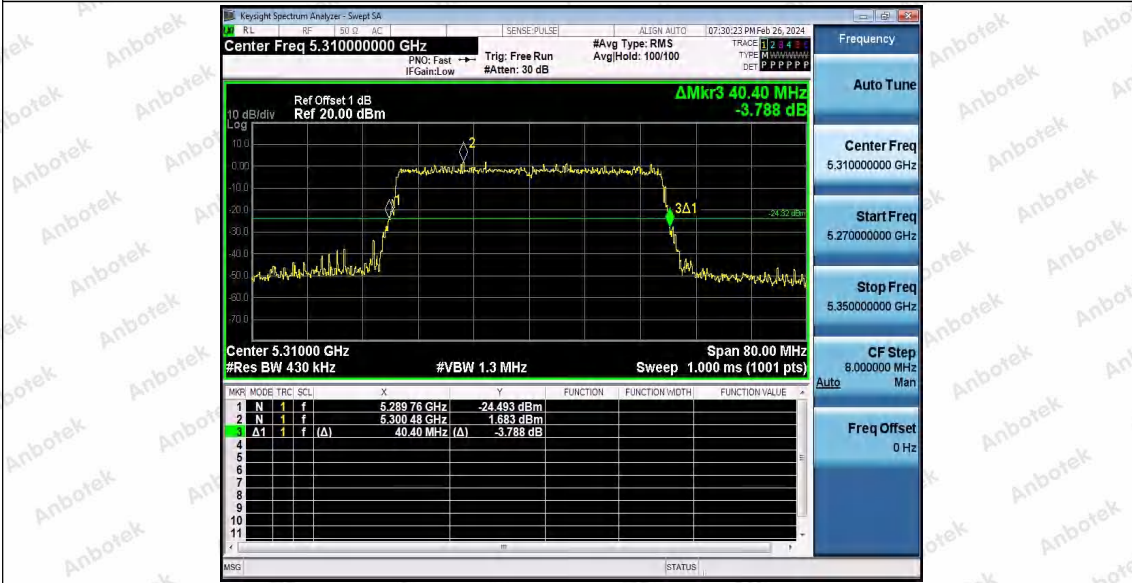

11AX40SISO_Ant1_5310

Shenzhen Anbotek Compliance Laboratory Limited

Address: 1/F., Building D, Sogood Science and Technology Park, Sanwei Community, Hangcheng Street, Bao'an District, Shenzhen, Guangdong, China.
Tel: (86) 0755-26066440 Fax: (86) 0755-26014772 Email: service@anbotek.com

Hotline 400-003-0500
www.anbotek.com.cn