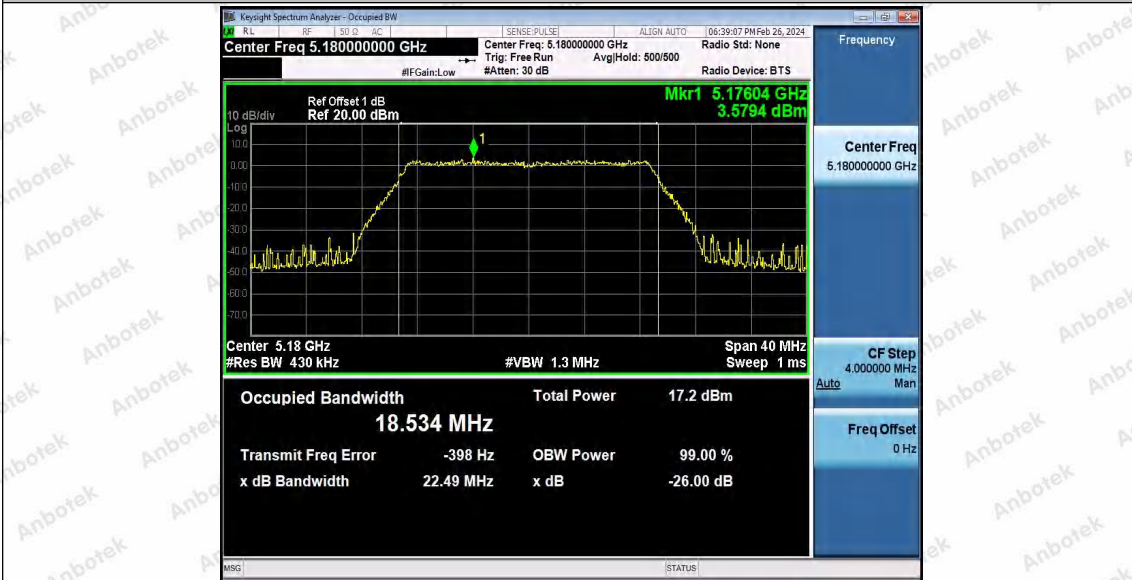

11AC20SISO_Ant1_5180

11AC20SISO_Ant1_5200