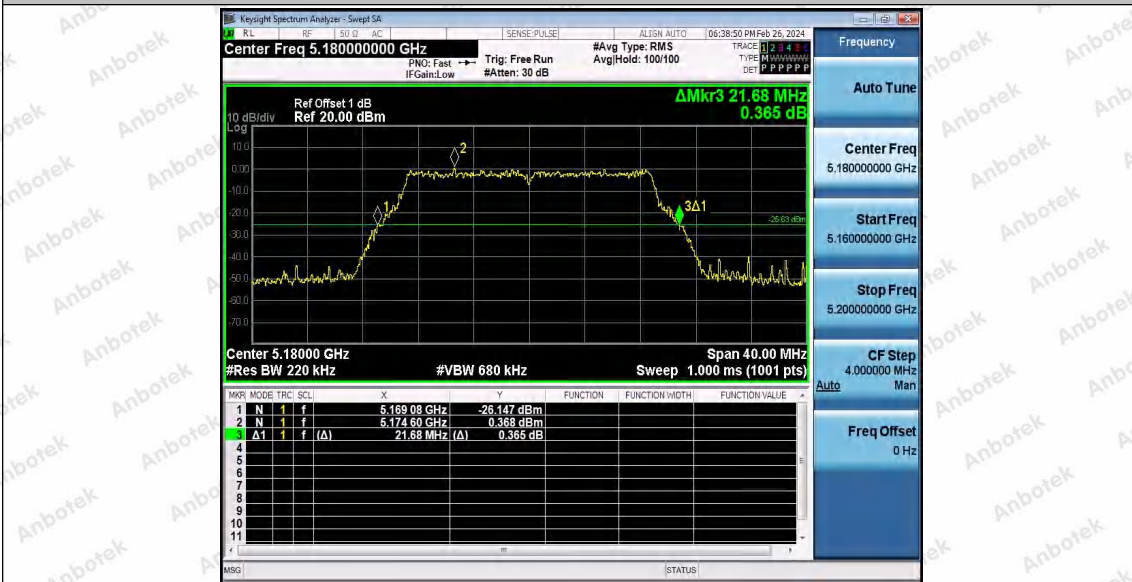

11AC20SISO_Ant1_5180

11AC20SISO_Ant1_5200