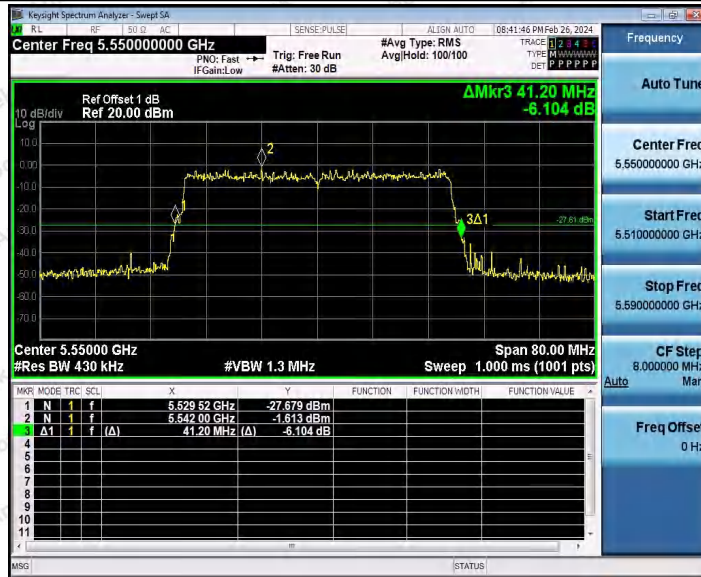

11AX40SISO_Ant1_5550

11AX40SISO_Ant1_5670

Shenzhen Anbotek Compliance Laboratory Limited

Address: 1/F., Building D, Sogood Science and Technology Park, Sanwei Community, Hangcheng Street, Bao'an District, Shenzhen, Guangdong, China.
Tel: (86) 0755-26066440 Fax: (86) 0755-26014772 Email: service@anbotek.com

Hotline
400-003-0500
www.anbotek.com.cn