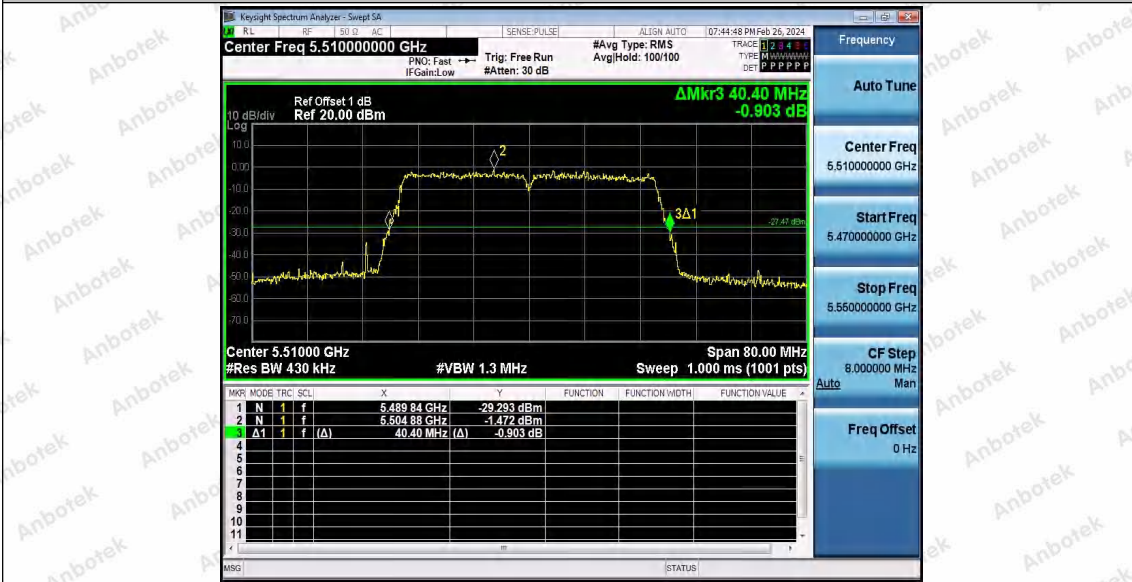

11N40SISO_Ant1_5510

11N40SISO_Ant1_5550