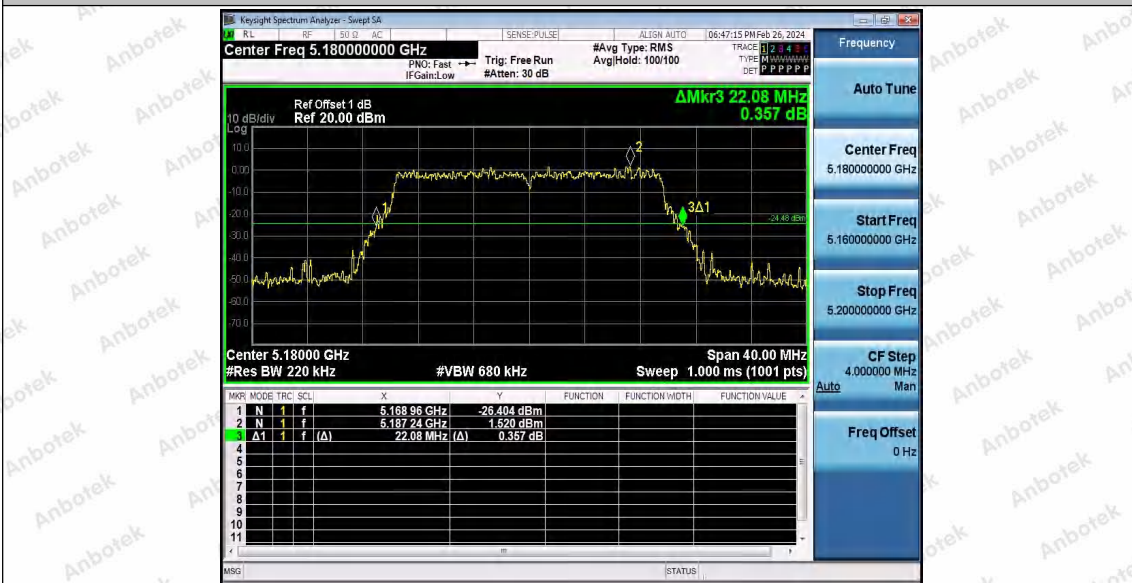

Hotline
400-003-0500
www.anbotek.com.cn

11AC40SISO_Ant1_5795

11AX20SISO_Ant1_5180

Shenzhen Anbotek Compliance Laboratory Limited

Address: 1/F., Building D, Sogood Science and Technology Park, Sanwei Community, Hangcheng Street, Bao'an District, Shenzhen, Guangdong, China.
 Tel: (86) 0755-26066440 Fax: (86) 0755-26014772 Email: service@anbotek.com