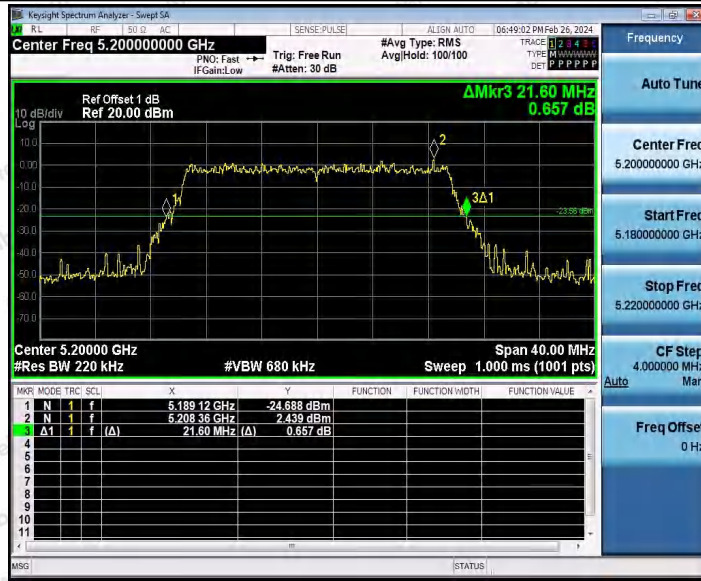

11AX20SISO_Ant1_5200