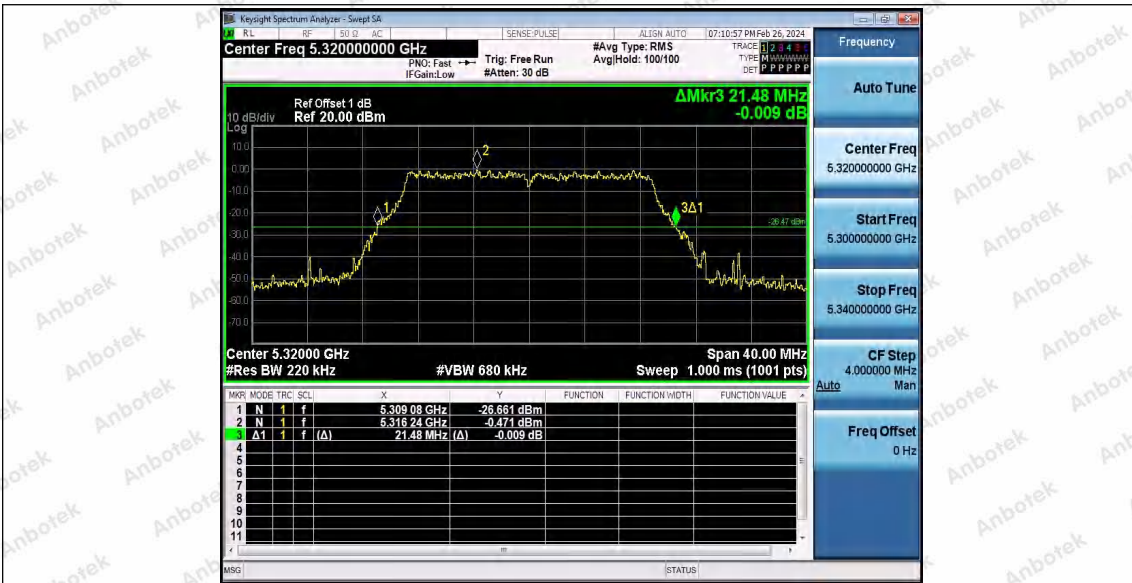

11N20SISO_Ant1_5500