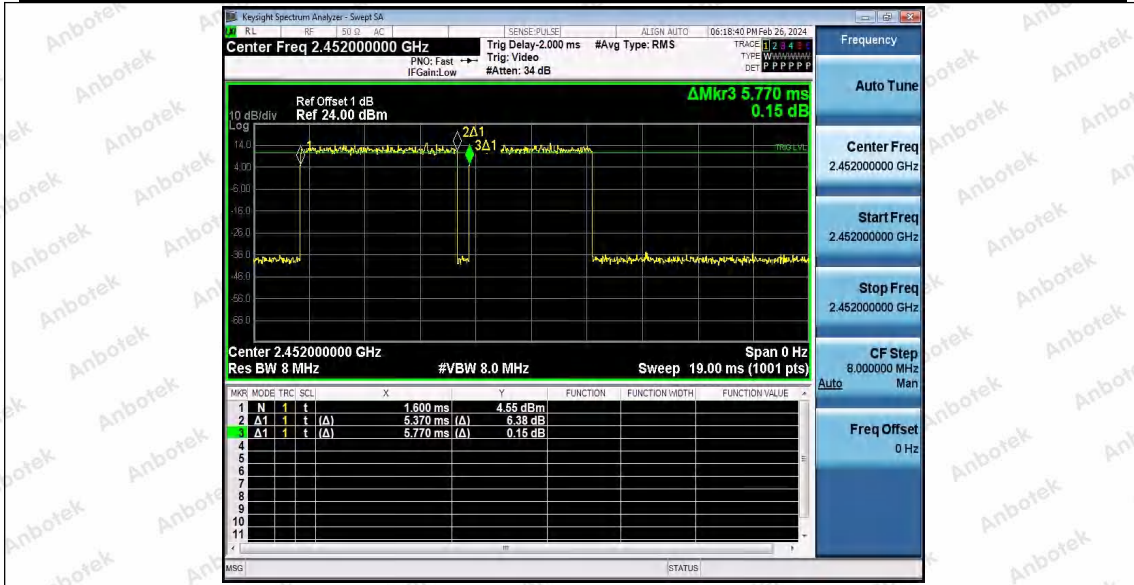

---end---

Shenzhen Anbotek Compliance Laboratory Limited

Address: 1/F., Building D, Sogood Science and Technology Park, Sanwei Community, Hangcheng Street, Bao'an District, Shenzhen, Guangdong, China.
Tel: (86) 0755-26066440 Fax: (86) 0755-26014772 Email: service@anbotek.com

Hotline 400-003-0500
www.anbotek.com.cn