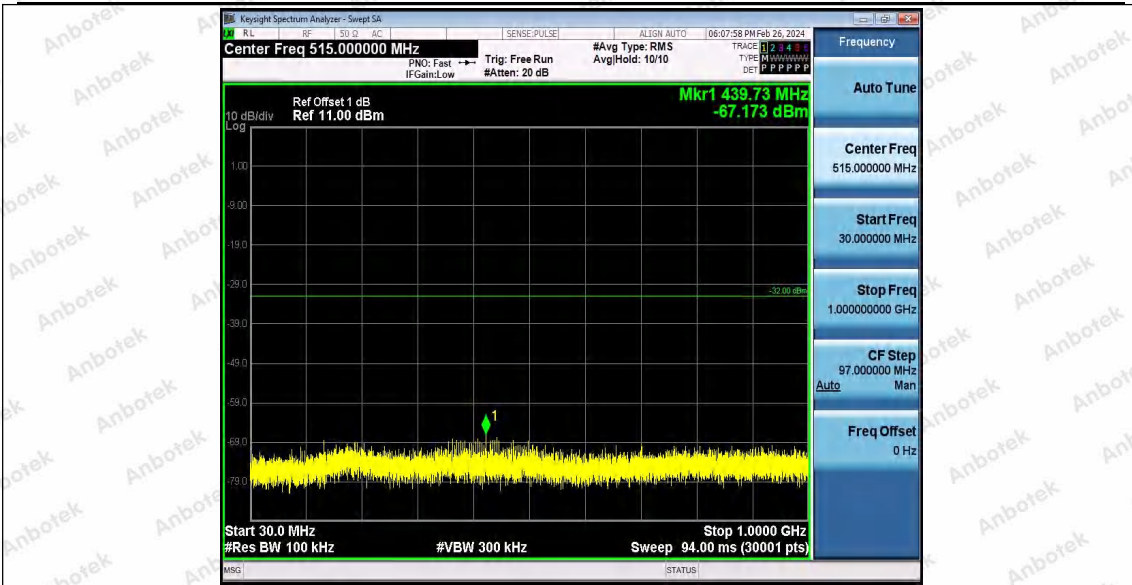

Shenzhen Anbotek Compliance Laboratory Limited

Address: 1/F., Building D, Sogood Science and Technology Park, Sanwei Community, Hangcheng Street, Bao'an District, Shenzhen, Guangdong, China.
Tel: (86) 0755-26066440 Fax: (86) 0755-26014772 Email: service@anbotek.com

Hotline
400-003-0500
www.anbotek.com.cn