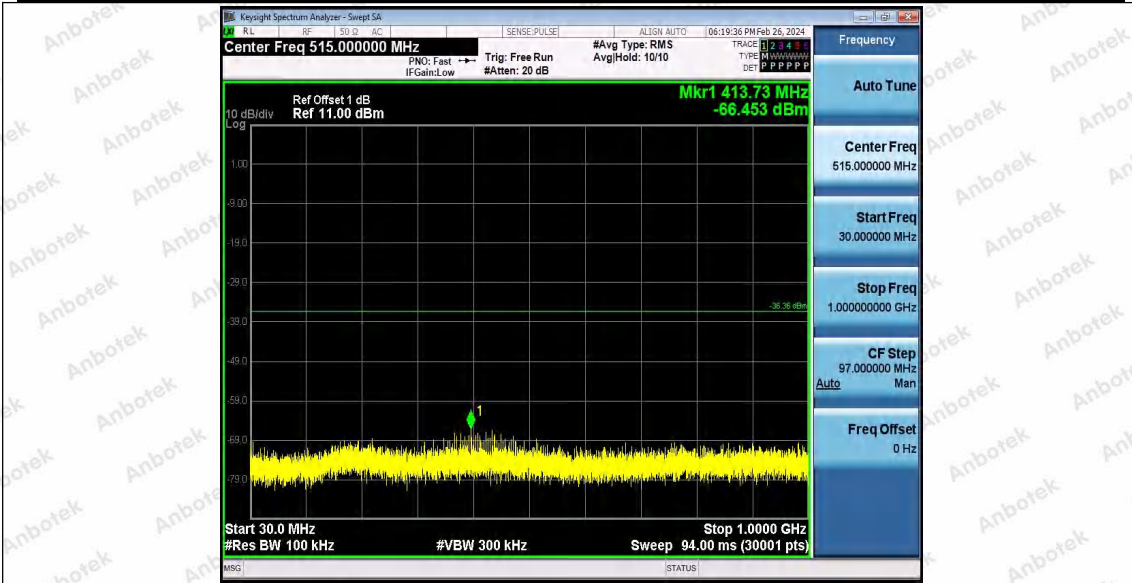

Shenzhen Anbotek Compliance Laboratory Limited

Address: 1/F., Building D, Sogood Science and Technology Park, Sanwei Community, Hangcheng Street, Bao'an District, Shenzhen, Guangdong, China.
Tel: (86) 0755-26066440 Fax: (86) 0755-26014772 Email: service@anbotek.com

Hotline 400-003-0500
www.anbotek.com.cn