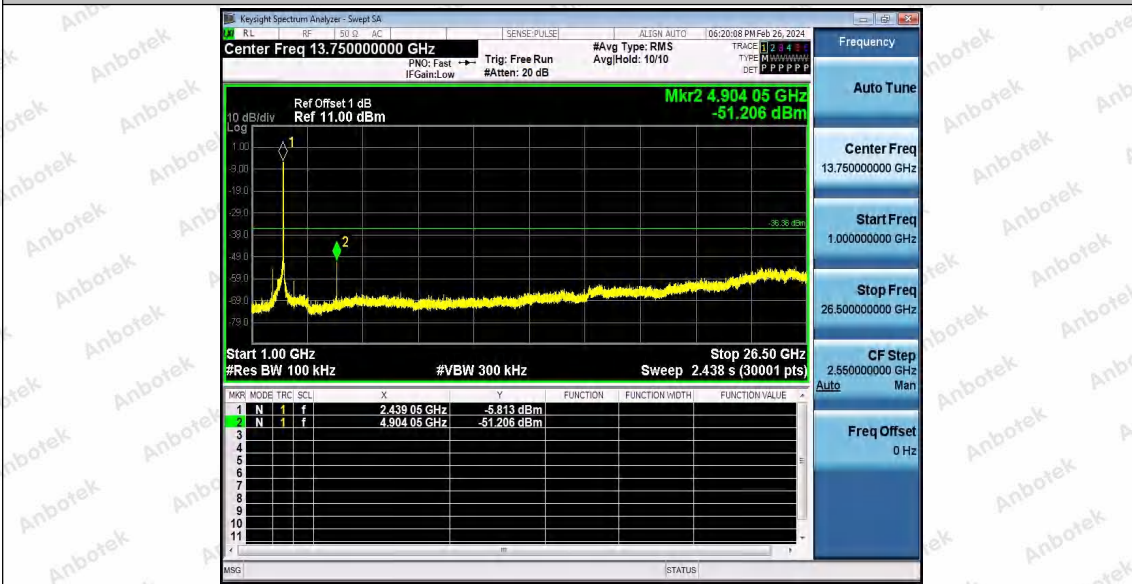

11AX40SISO_Ant1_2452_1000~26500

Shenzhen Anbotek Compliance Laboratory Limited

Address: 1/F., Building D, Sogood Science and Technology Park, Sanwei Community, Hangcheng Street, Bao'an District, Shenzhen, Guangdong, China.
Tel: (86) 0755-26066440 Fax: (86) 0755-26014772 Email: service@anbotek.com

Hotline 400-003-0500
www.anbotek.com.cn