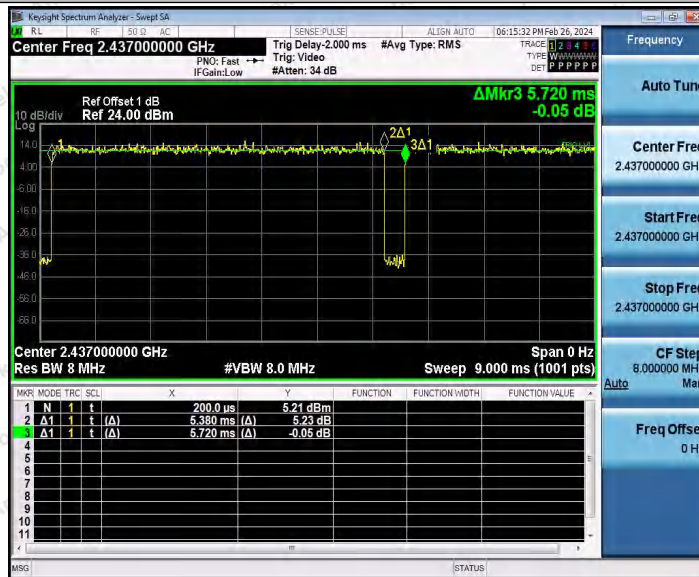

11AX40SISO_Ant1_2437

11AX40SISO_Ant1_2452

Shenzhen Anbotek Compliance Laboratory Limited

Address: 1/F., Building D, Sogood Science and Technology Park, Sanwei Community, Hangcheng Street, Bao'an District, Shenzhen, Guangdong, China.
Tel: (86) 0755-26066440 Fax: (86) 0755-26014772 Email: service@anbotek.com

Hotline 400-003-0500
www.anbotek.com.cn