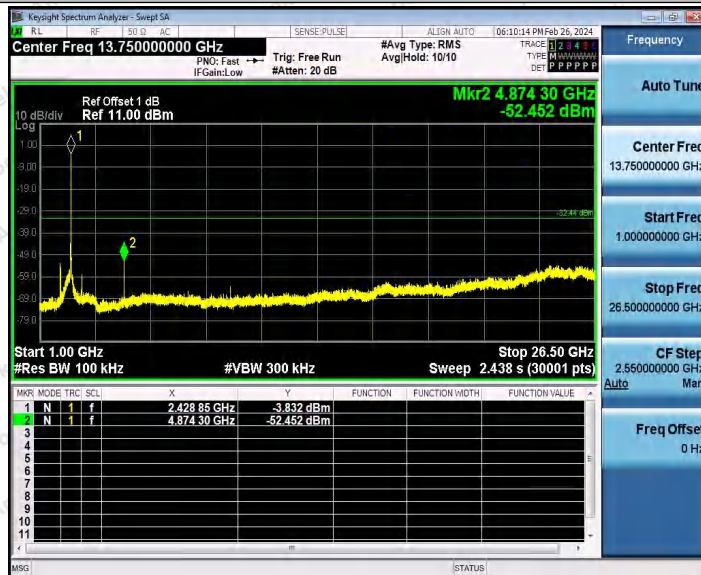

11AX20SISO_Ant1_2437_1000~26500

11AX20SISO_Ant1_2462_0~Reference

Shenzhen Anbotek Compliance Laboratory Limited

Address: 1/F., Building D, Sogood Science and Technology Park, Sanwei Community, Hangcheng Street, Bao'an District, Shenzhen, Guangdong, China.
Tel: (86) 0755-26066440 Fax: (86) 0755-26014772 Email: service@anbotek.com

Hotline
400-003-0500
www.anbotek.com.cn