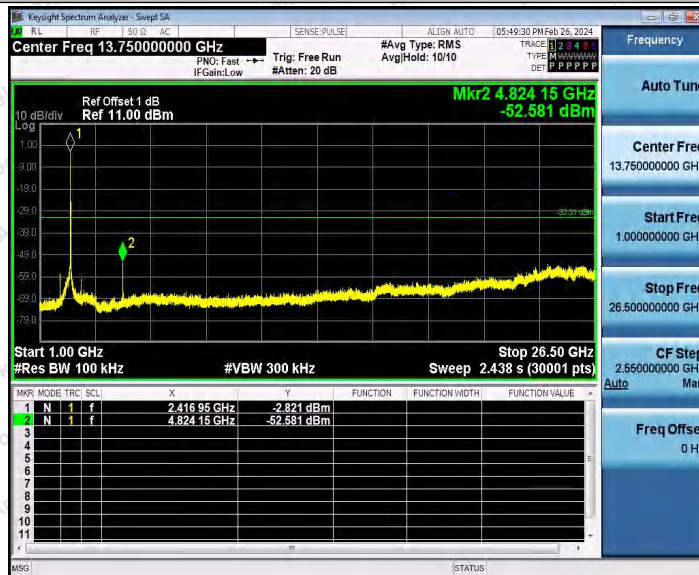

11G_Ant1_2412_1000~26500

11G_Ant1_2437_0~Reference

Shenzhen Anbotek Compliance Laboratory Limited

Address: 1/F., Building D, Sogood Science and Technology Park, Sanwei Community, Hangcheng Street, Bao'an District, Shenzhen, Guangdong, China.
Tel: (86) 0755-26066440 Fax: (86) 0755-26014772 Email: service@anbotek.com

Hotline: 400-003-0500
www.anbotek.com.cn