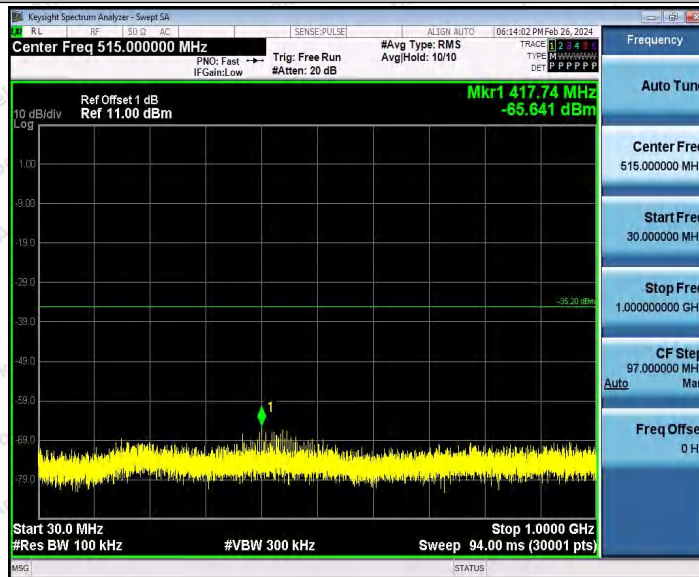

11AX40SISO_Ant1_2422_30~1000

11AX40SISO_Ant1_2422_1000~26500

Shenzhen Anbotek Compliance Laboratory Limited

Address: 1/F., Building D, Sogood Science and Technology Park, Sanwei Community, Hangcheng Street, Bao'an District, Shenzhen, Guangdong, China.
Tel: (86) 0755-26066440 Fax: (86) 0755-26014772 Email: service@anbotek.com

Hotline
400-003-0500
www.anbotek.com.cn