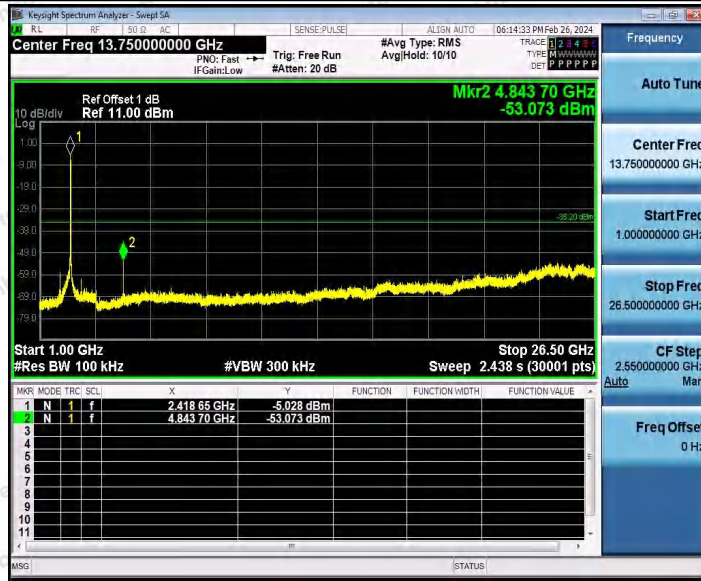

Shenzhen Anbotek Compliance Laboratory Limited

Address: 1/F., Building D, Sogood Science and Technology Park, Sanwei Community, Hangcheng Street, Bao'an District, Shenzhen, Guangdong, China.
Tel: (86) 0755-26066440 Fax: (86) 0755-26014772 Email: service@anbotek.com

Hotline 400-003-0500
www.anbotek.com.cn