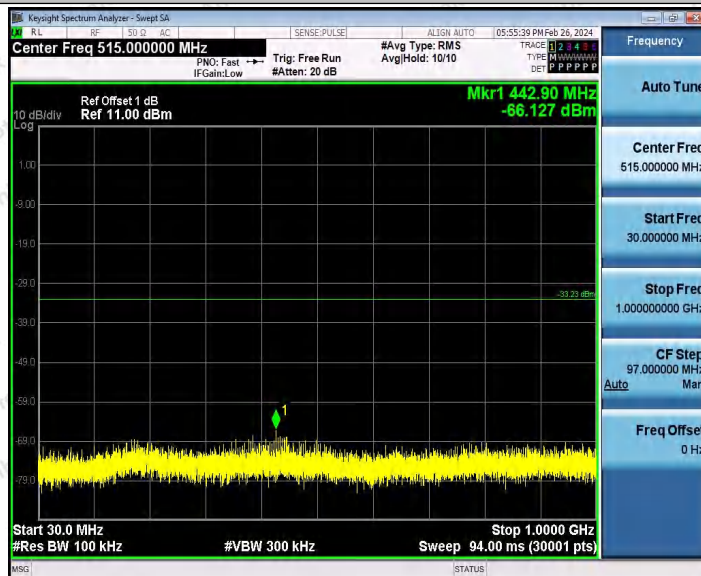

11N20SISO_Ant1_2412_30~1000

Shenzhen Anbotek Compliance Laboratory Limited

Address: 1/F., Building D, Sogood Science and Technology Park, Sanwei Community, Hangcheng Street, Bao'an District, Shenzhen, Guangdong, China.
Tel: (86) 0755-26066440 Fax: (86) 0755-26014772 Email: service@anbotek.com

Hotline
400-003-0500
www.anbotek.com.cn