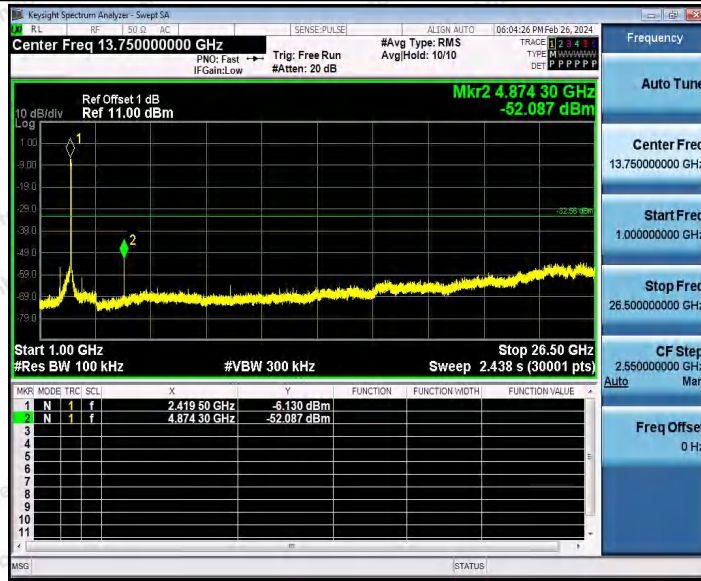

Shenzhen Anbotek Compliance Laboratory Limited

Address: 1/F., Building D, Sogood Science and Technology Park, Sanwei Community, Hangcheng Street, Bao'an District, Shenzhen, Guangdong, China.
Tel: (86) 0755-26066440 Fax: (86) 0755-26014772 Email: service@anbotek.com

Hotline
400-003-0500
www.anbotek.com.cn