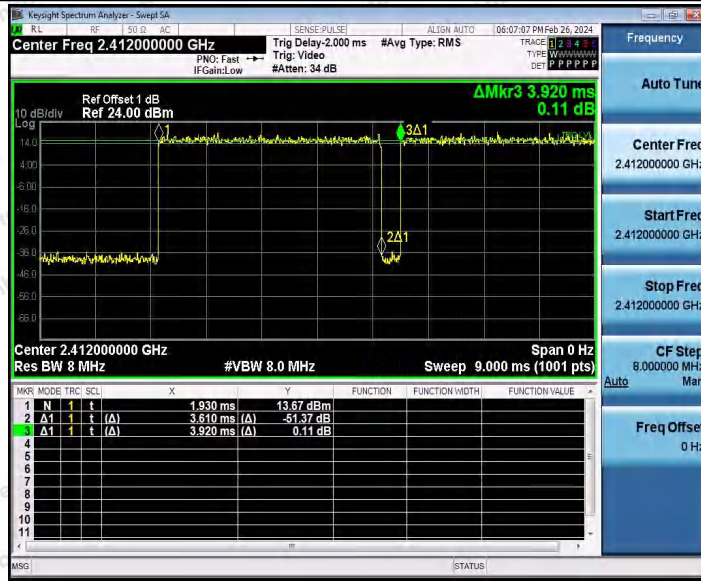

Shenzhen Anbotek Compliance Laboratory Limited

Address: 1/F., Building D, Sogood Science and Technology Park, Sanwei Community, Hangcheng Street, Bao'an District, Shenzhen, Guangdong, China.
Tel: (86) 0755-26066440 Fax: (86) 0755-26014772 Email: service@anbotek.com

Hotline: 400-003-0500
www.anbotek.com.cn