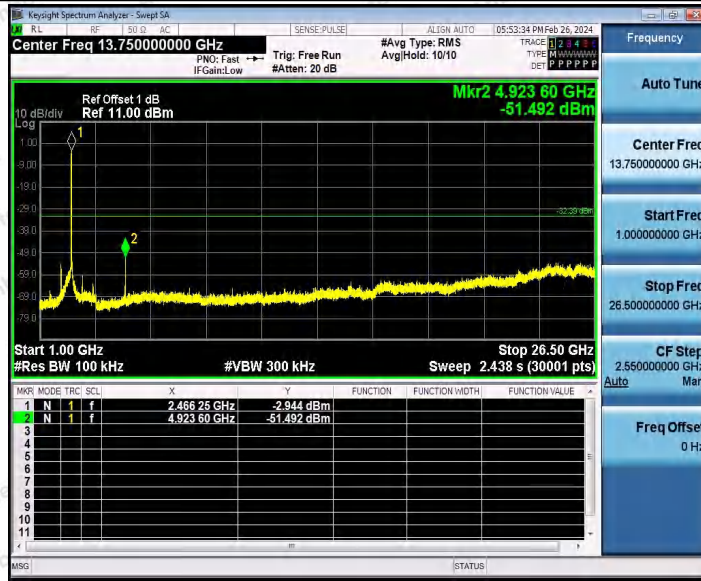

Shenzhen Anbotek Compliance Laboratory Limited

Address: 1/F., Building D, Sogood Science and Technology Park, Sanwei Community, Hangcheng Street, Bao'an District, Shenzhen, Guangdong, China.
Tel: (86) 0755-26066440 Fax: (86) 0755-26014772 Email: service@anbotek.com

Hotline
400-003-0500
www.anbotek.com.cn