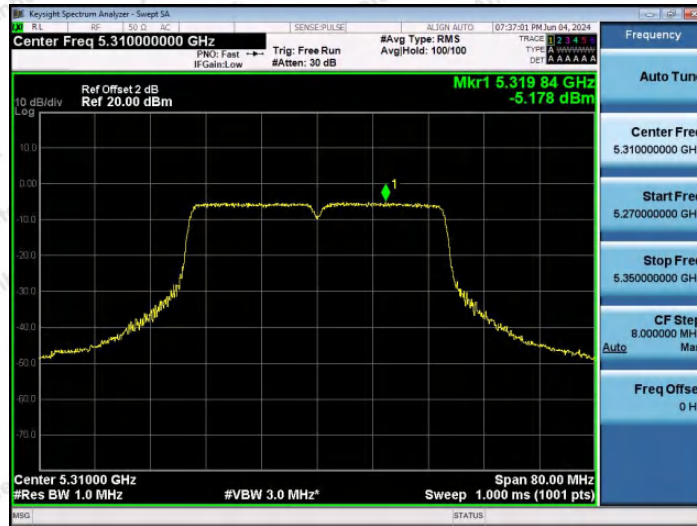

11AC40SISO-Ant1-5310-PASS