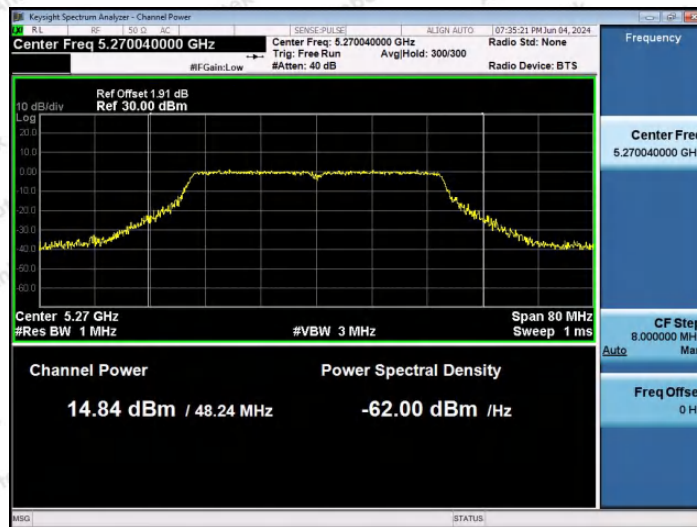

Hotline: 400-003-0500
www.anbotek.com.cn

11AC40SISO-Ant1-5190-PASS

11AC40SISO-Ant1-5230-PASS

11AC40SISO-Ant1-5270-PASS

Shenzhen Anbotek Compliance Laboratory Limited

Address: 1/F., Building D, Sogood Science and Technology Park, Sanwei Community, Hangcheng Street, Bao'an District, Shenzhen, Guangdong, China.
Tel: (86) 0755-26066440 Fax: (86) 0755-26014772 Email: service@anbotek.com