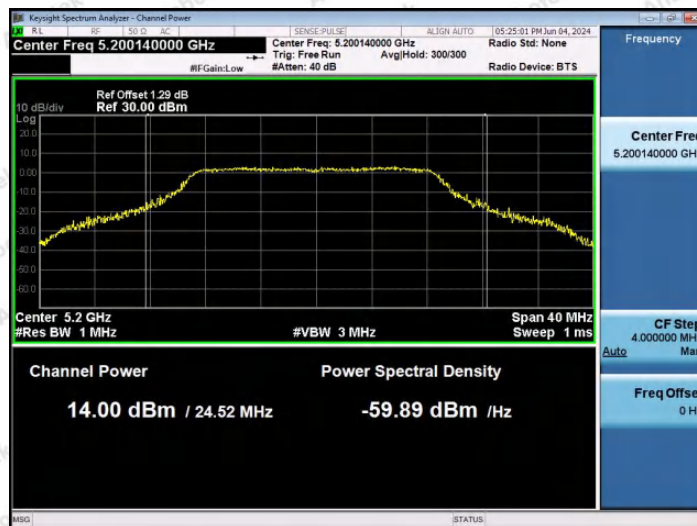

11AC20SISO-Ant1-5200-PASS