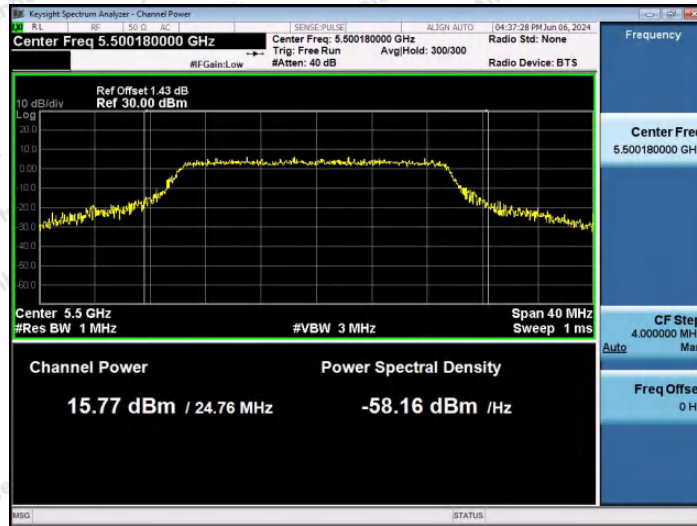

11AX20SISO-Ant1-5500-PASS