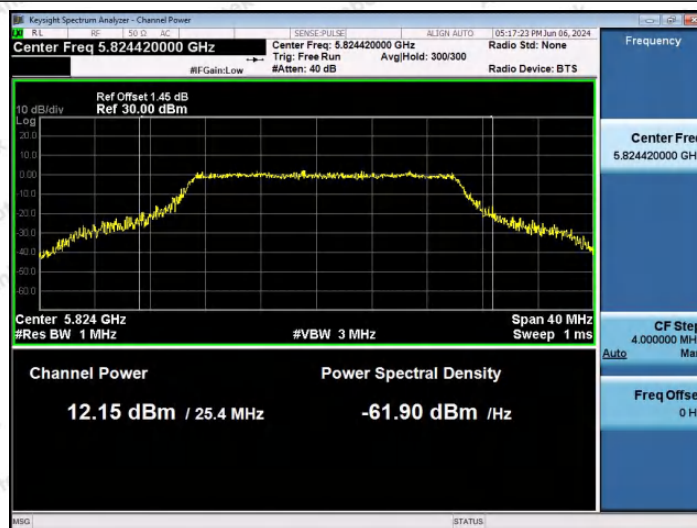

Hotline
400-003-0500
www.anbotek.com.cn

11AX20SISO-Ant1-5745-PASS

11AX20SISO-Ant1-5785-PASS

11AX20SISO-Ant1-5825-PASS

Shenzhen Anbotek Compliance Laboratory Limited

Address: 1/F., Building D, Sogood Science and Technology Park, Sanwei Community, Hangcheng Street, Bao'an District, Shenzhen, Guangdong, China.
Tel: (86) 0755-26066440 Fax: (86) 0755-26014772 Email: service@anbotek.com