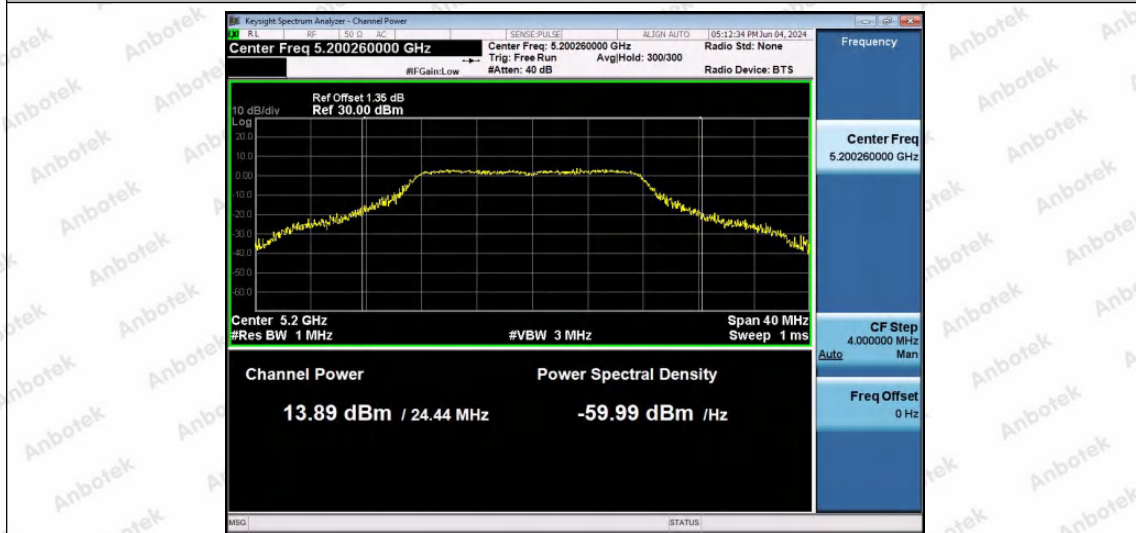

Hotline

400-003-0500

www.anbotek.com.cn

Test Graphs Channel Power

11A-Ant1-5180-PASS

11A-Ant1-5200-PASS

Shenzhen Anbotek Compliance Laboratory Limited

Address: 1/F., Building D, Sogood Science and Technology Park, Sanwei Community, Hangcheng Street, Bao'an District, Shenzhen, Guangdong, China.
Tel: (86) 0755-26066440 Fax: (86) 0755-26014772 Email: service@anbotek.com