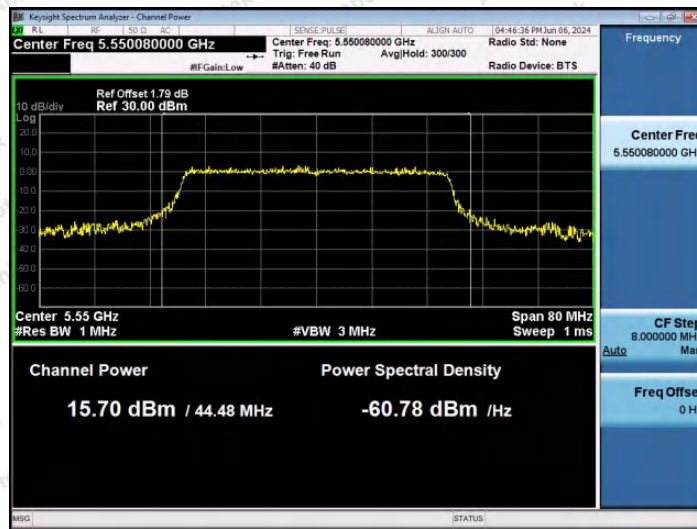

11AX40SISO-Ant1-5550-PASS

Shenzhen Anbotek Compliance Laboratory Limited

Address: 1/F., Building D, Sogood Science and Technology Park, Sanwei Community, Hangcheng Street, Bao'an District, Shenzhen, Guangdong, China.
Tel: (86) 0755-26066440 Fax: (86) 0755-26014772 Email: service@anbotek.com

Hotline: 400-003-0500
www.anbotek.com.cn