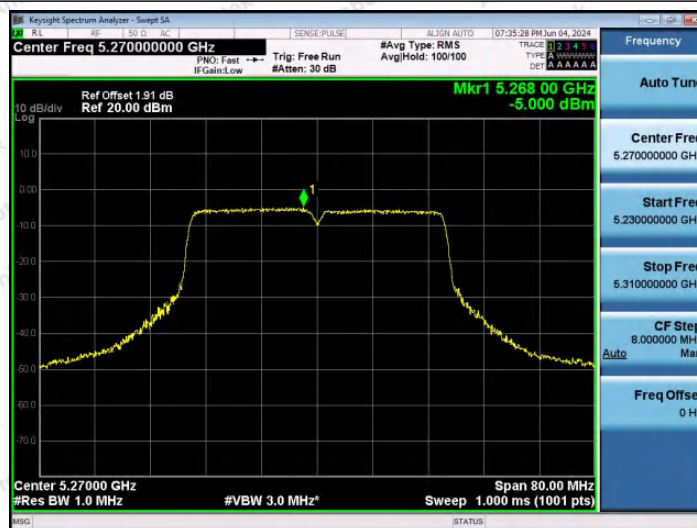

Hotline 400-003-0500
 www.anbotek.com.cn

11AC40SISO-Ant1-5190-PASS

11AC40SISO-Ant1-5230-PASS

11AC40SISO-Ant1-5270-PASS

Shenzhen Anbotek Compliance Laboratory Limited

Address: 1/F., Building D, Sogood Science and Technology Park, Sanwei Community, Hangcheng Street, Bao'an District, Shenzhen, Guangdong, China.
Tel: (86) 0755-26066440 Fax: (86) 0755-26014772 Email: service@anbotek.com