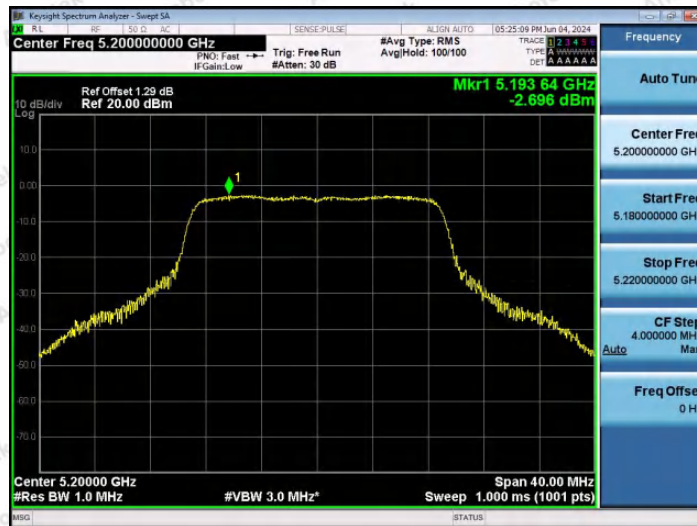

11AC20SISO-Ant1-5200-PASS