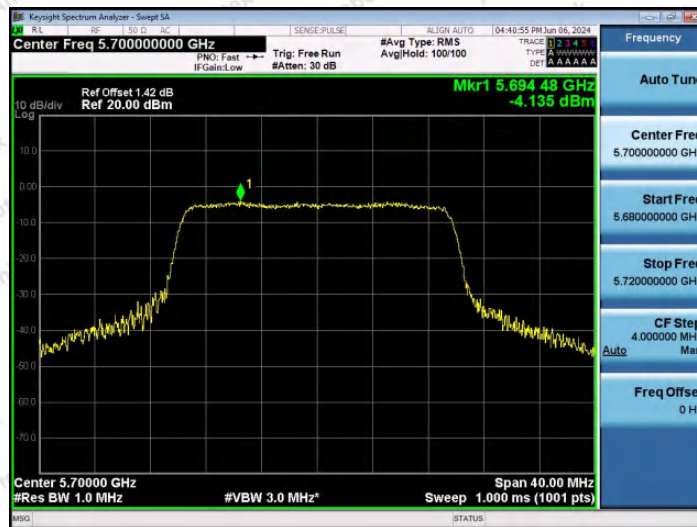

Hotline 400-003-0500
 www.anbotek.com.cn

11AX20SISO-Ant1-5500-PASS

11AX20SISO-Ant1-5580-PASS

11AX20SISO-Ant1-5700-PASS

Shenzhen Anbotek Compliance Laboratory Limited

Address: 1/F., Building D, Sogood Science and Technology Park, Sanwei Community, Hangcheng Street, Bao'an District, Shenzhen, Guangdong, China.
 Tel: (86) 0755-26066440 Fax: (86) 0755-26014772 Email: service@anbotek.com