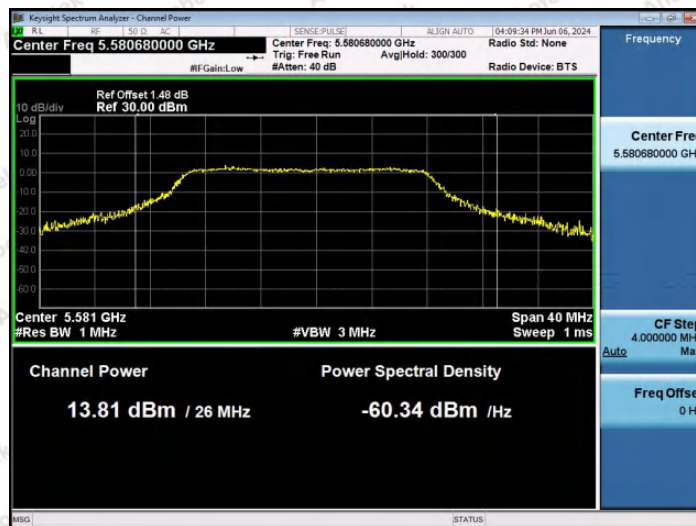

11N20SISO-Ant1-5580-PASS