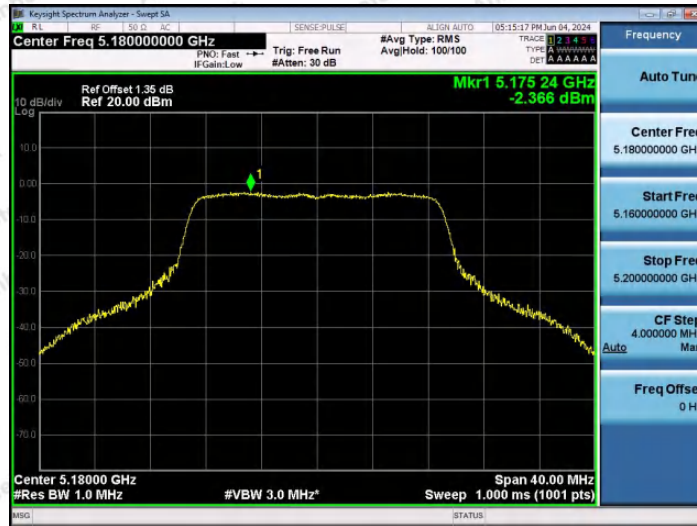

11N20SISO-Ant1-5180-PASS