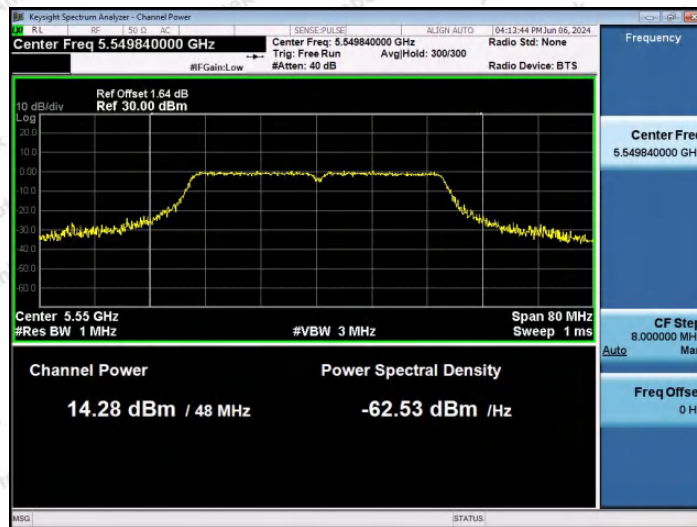

Hotline
400-003-0500
www.anbotek.com.cn

11N40SISO-Ant1-5310-PASS

11N40SISO-Ant1-5510-PASS

11N40SISO-Ant1-5550-PASS

Shenzhen Anbotek Compliance Laboratory Limited

Address: 1/F., Building D, Sogood Science and Technology Park, Sanwei Community, Hangcheng Street, Bao'an District, Shenzhen, Guangdong, China.
Tel: (86) 0755-26066440 Fax: (86) 0755-26014772 Email: service@anbotek.com