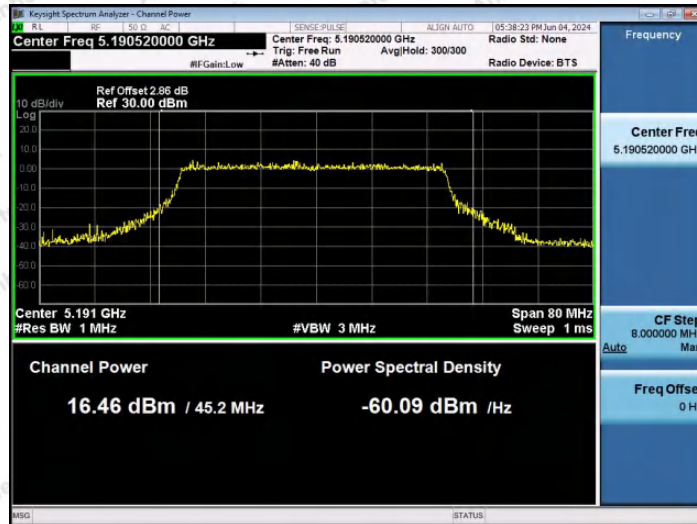

11AX40SISO-Ant1-5190-PASS