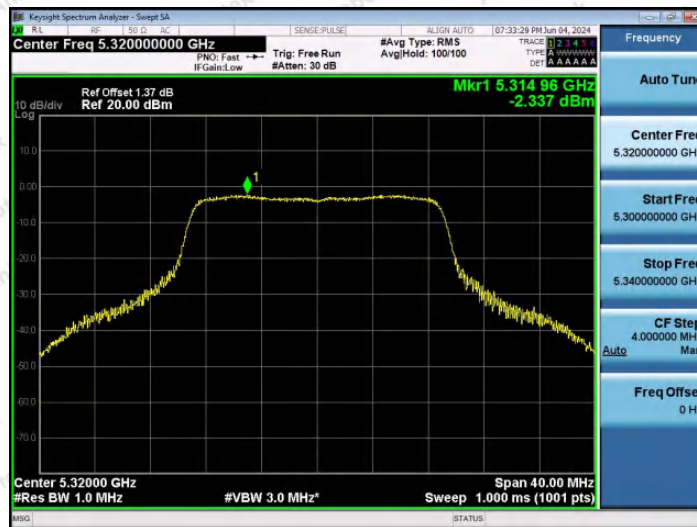

Hotline 400-003-0500
www.anbotek.com.cn

11AC20SISO-Ant1-5260-PASS

11AC20SISO-Ant1-5300-PASS

11AC20SISO-Ant1-5320-PASS

Shenzhen Anbotek Compliance Laboratory Limited

Address: 1/F., Building D, Sogood Science and Technology Park, Sanwei Community, Hangcheng Street, Bao'an District, Shenzhen, Guangdong, China.
 Tel: (86) 0755-26066440 Fax: (86) 0755-26014772 Email: service@anbotek.com