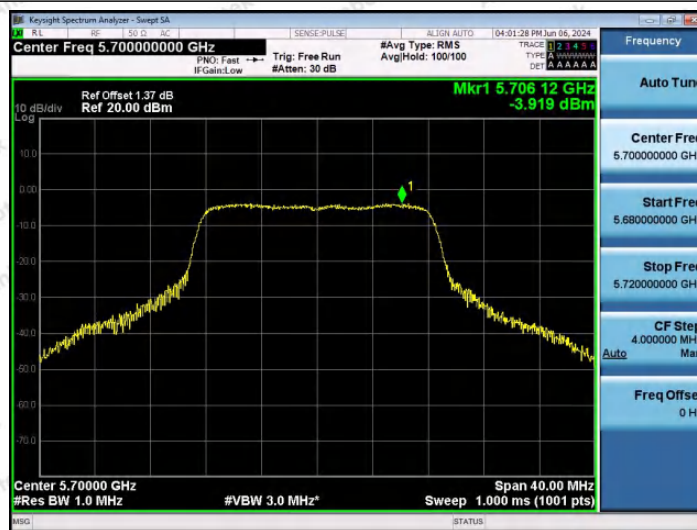

Hotline 400-003-0500
www.anbotek.com.cn

11A-Ant1-5500-PASS

11A-Ant1-5580-PASS

11A-Ant1-5700-PASS

Shenzhen Anbotek Compliance Laboratory Limited

Address: 1/F., Building D, Sogood Science and Technology Park, Sanwei Community, Hangcheng Street, Bao'an District, Shenzhen, Guangdong, China.
Tel: (86) 0755-26066440 Fax: (86) 0755-26014772 Email: service@anbotek.com