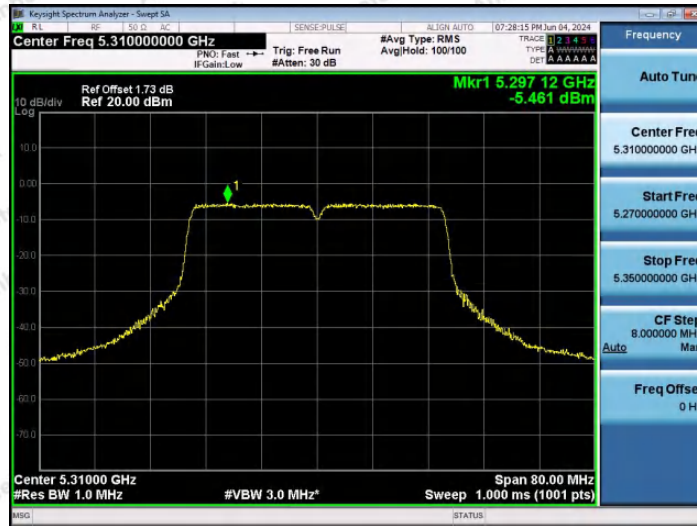

11N40SISO-Ant1-5310-PASS