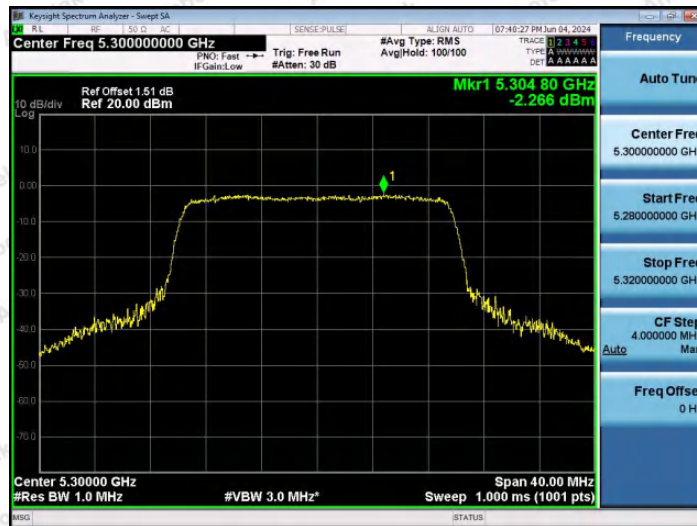

11AX20SISO-Ant1-5300-PASS