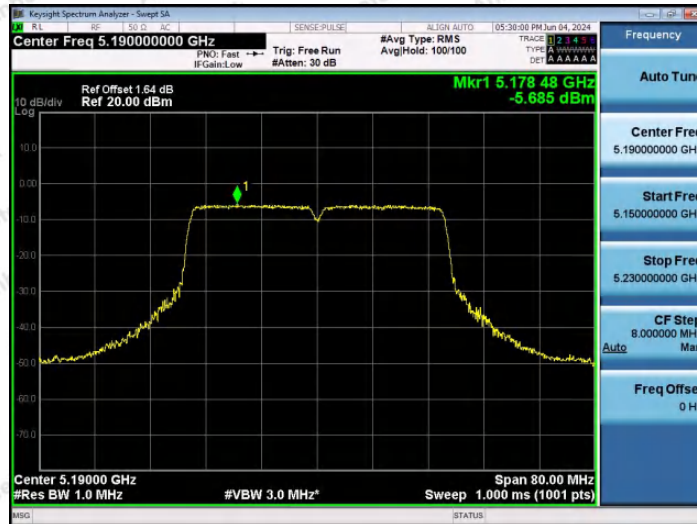

11AC40SISO-Ant1-5190-PASS