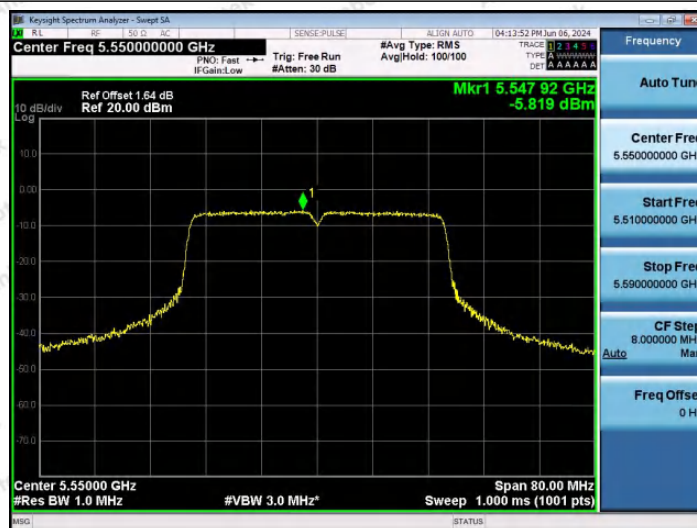

Hotline 400-003-0500
www.anbotek.com.cn

11N40SISO-Ant1-5310-PASS

11N40SISO-Ant1-5510-PASS

11N40SISO-Ant1-5550-PASS

Shenzhen Anbotek Compliance Laboratory Limited

Address: 1/F., Building D, Sogood Science and Technology Park, Sanwei Community, Hangcheng Street, Bao'an District, Shenzhen, Guangdong, China.
Tel: (86) 0755-26066440 Fax: (86) 0755-26014772 Email: service@anbotek.com