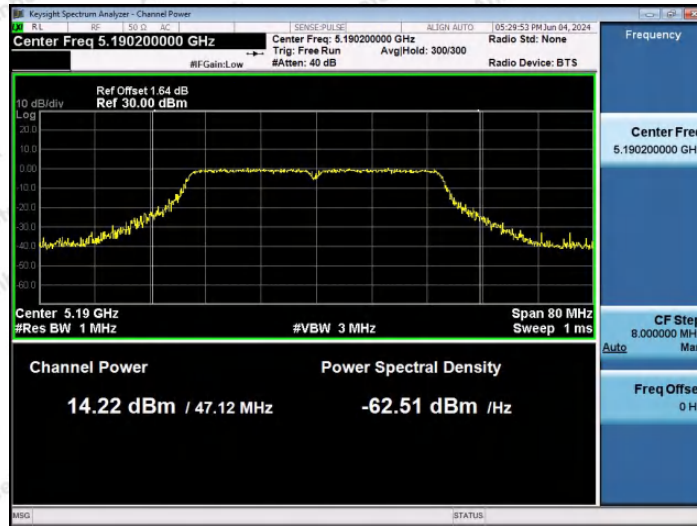

11AC40SISO-Ant1-5190-PASS