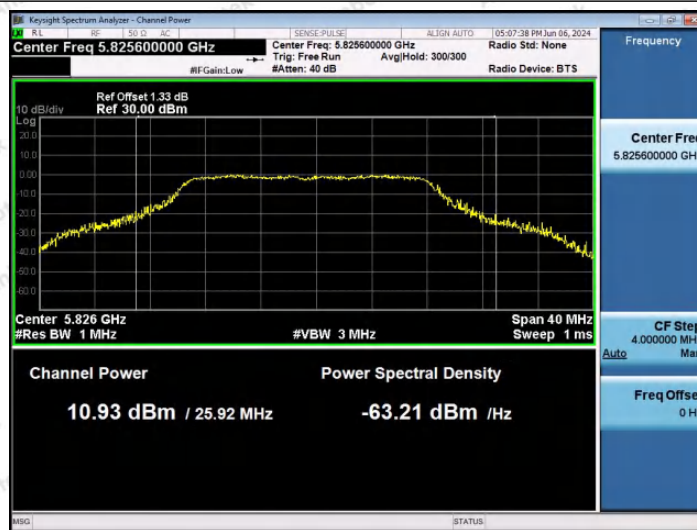

Hotline
400-003-0500
www.anbotek.com.cn

11AC20SISO-Ant1-5745-PASS

11AC20SISO-Ant1-5785-PASS

11AC20SISO-Ant1-5825-PASS

Shenzhen Anbotek Compliance Laboratory Limited

Address: 1/F., Building D, Sogood Science and Technology Park, Sanwei Community, Hangcheng Street, Bao'an District, Shenzhen, Guangdong, China.
Tel: (86) 0755-26066440 Fax: (86) 0755-26014772 Email: service@anbotek.com