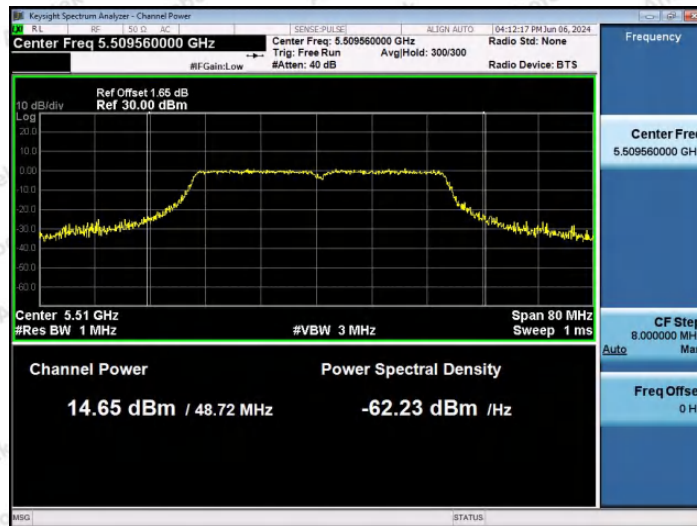

11N40SISO-Ant1-5510-PASS