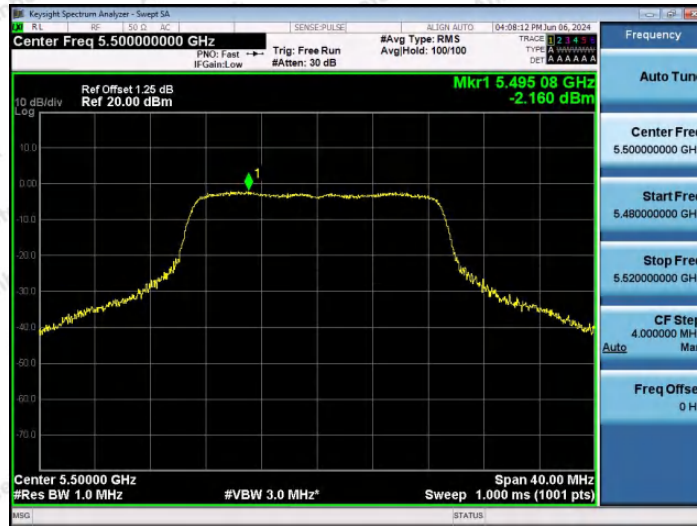

11N20SISO-Ant1-5500-PASS