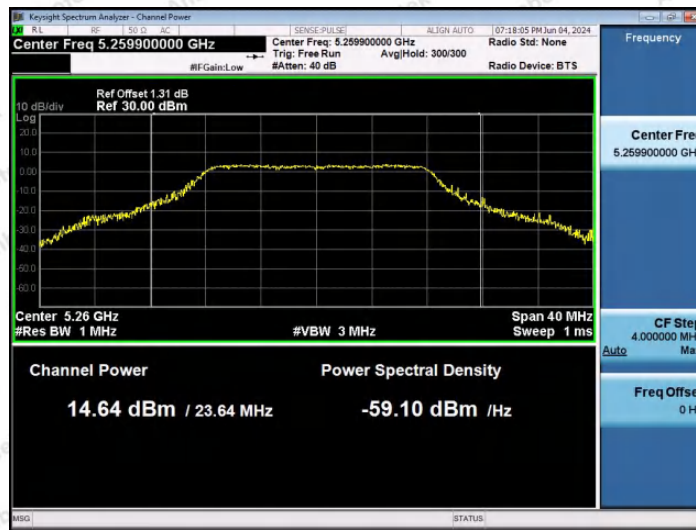

11A-Ant1-5240-PASS