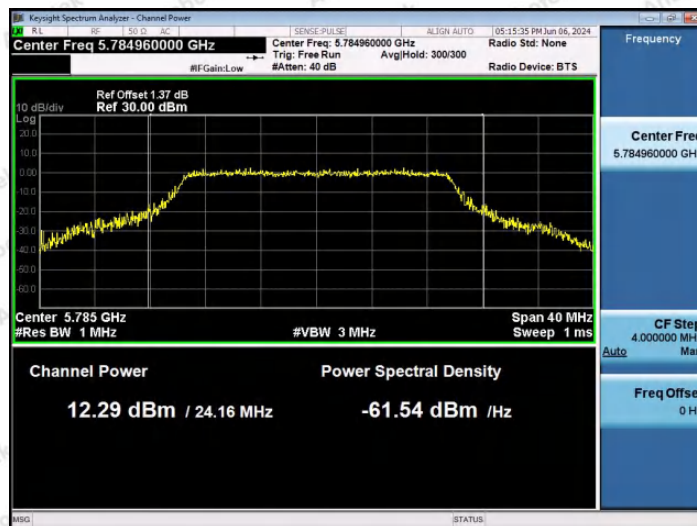

11AX20SISO-Ant1-5785-PASS