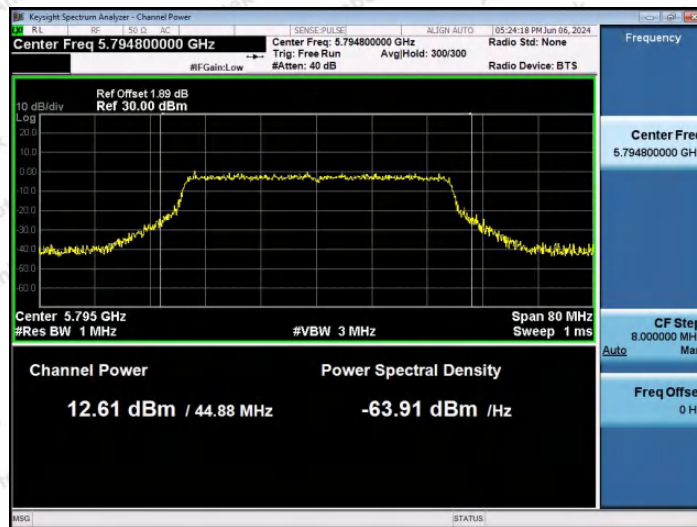

11AX40SISO-Ant1-5795-PASS

Shenzhen Anbotek Compliance Laboratory Limited

Address: 1/F., Building D, Sogood Science and Technology Park, Sanwei Community, Hangcheng Street, Bao'an District, Shenzhen, Guangdong, China.
Tel: (86) 0755-26066440 Fax: (86) 0755-26014772 Email: service@anbotek.com

Hotline
400-003-0500
www.anbotek.com.cn