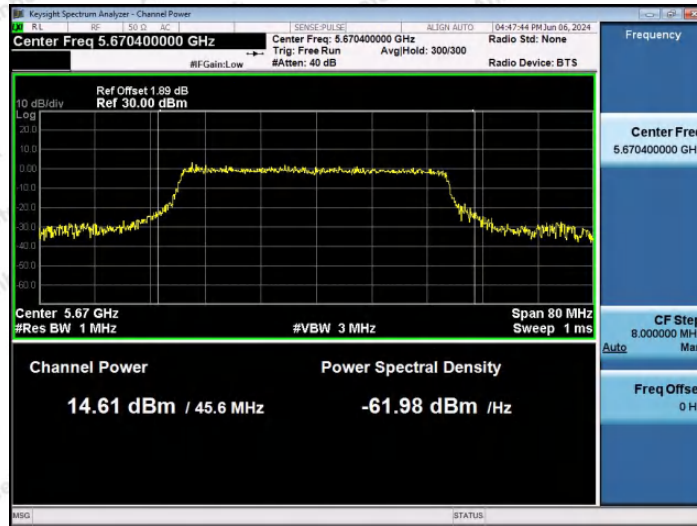

11AX40SISO-Ant1-5670-PASS