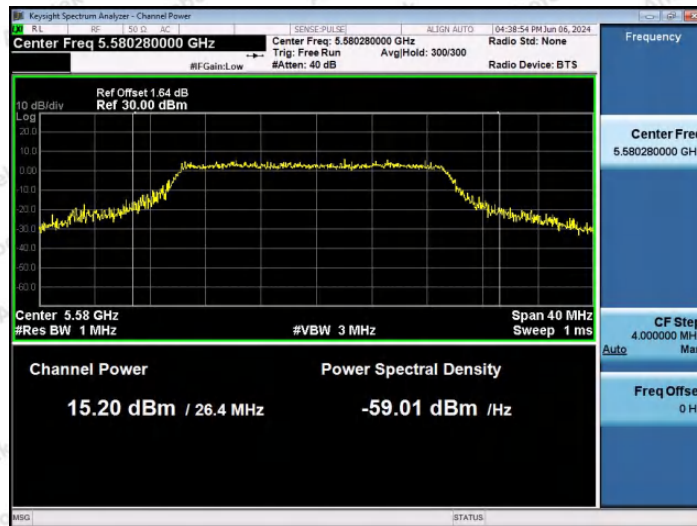

11AX20SISO-Ant1-5580-PASS