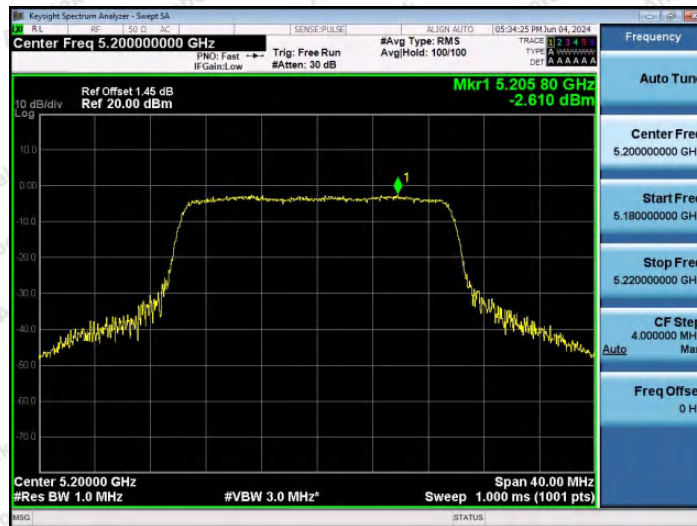

11AX20SISO-Ant1-5200-PASS