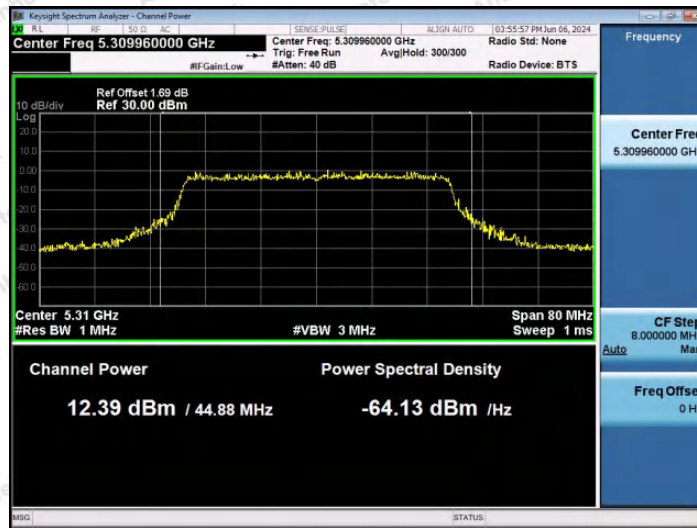

11AX40SISO-Ant1-5310-PASS