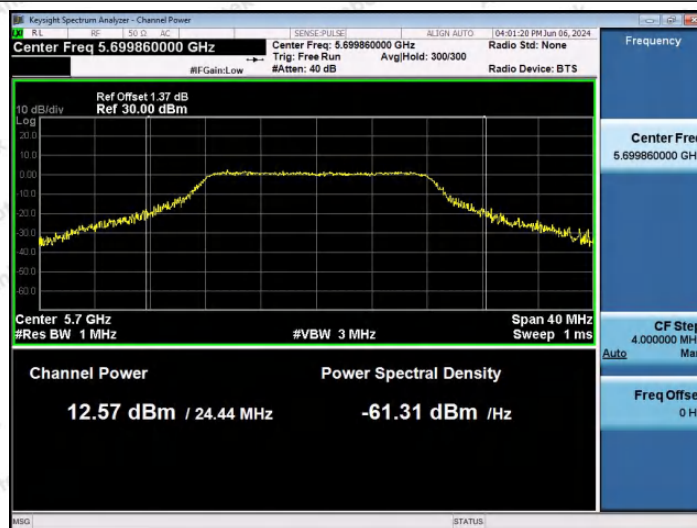

11A-Ant1-5700-PASS

Shenzhen Anbotek Compliance Laboratory Limited

Address: 1/F., Building D, Sogood Science and Technology Park, Sanwei Community, Hangcheng Street, Bao'an District, Shenzhen, Guangdong, China.
Tel: (86) 0755-26066440 Fax: (86) 0755-26014772 Email: service@anbotek.com

Hotline
400-003-0500
www.anbotek.com.cn