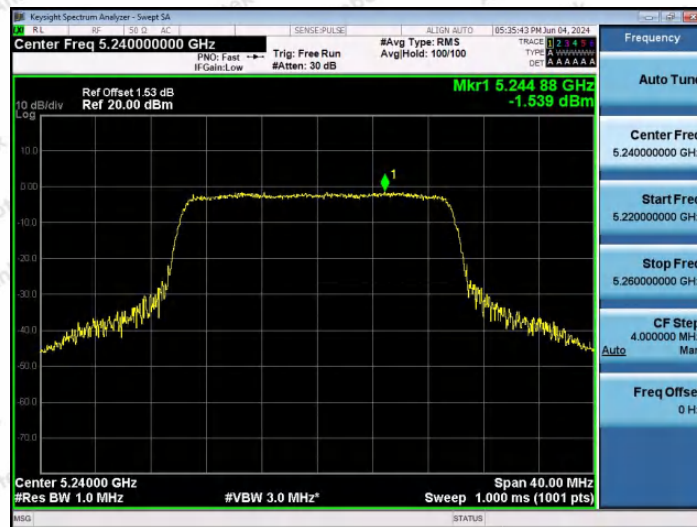

Hotline 400-003-0500
www.anbotek.com.cn

11AX20SISO-Ant1-5180-PASS

11AX20SISO-Ant1-5200-PASS

11AX20SISO-Ant1-5240-PASS

Shenzhen Anbotek Compliance Laboratory Limited

Address: 1/F., Building D, Sogood Science and Technology Park, Sanwei Community, Hangcheng Street, Bao'an District, Shenzhen, Guangdong, China.
Tel: (86) 0755-26066440 Fax: (86) 0755-26014772 Email: service@anbotek.com