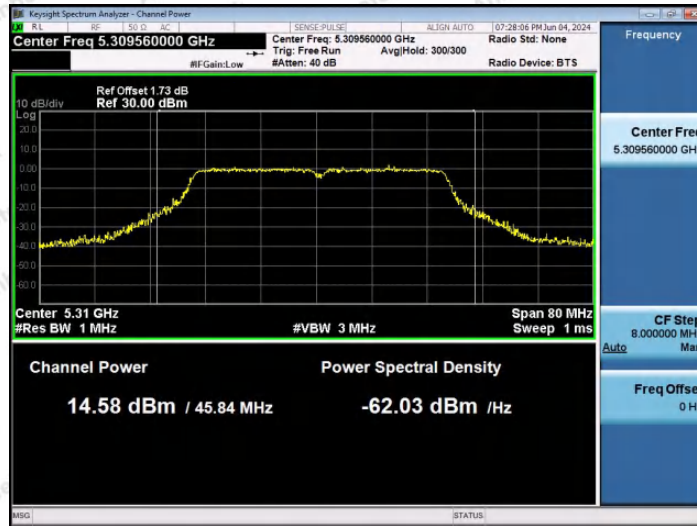

11N40SISO-Ant1-5310-PASS