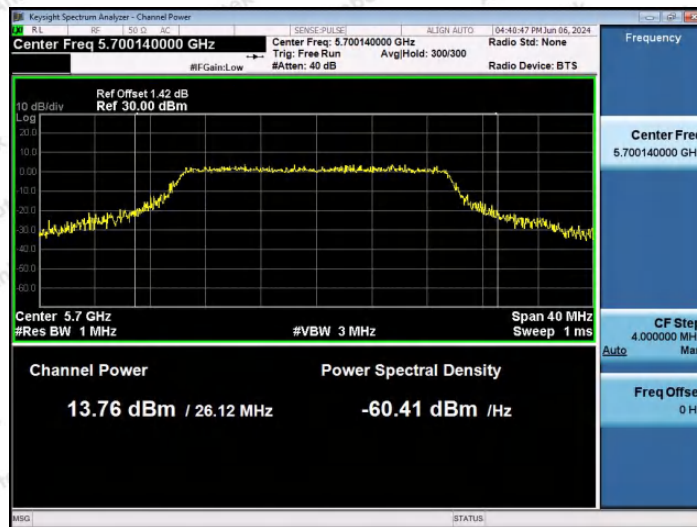

Hotline
 400-003-0500
 www.anbotek.com.cn

11AX20SISO-Ant1-5500-PASS

11AX20SISO-Ant1-5580-PASS

11AX20SISO-Ant1-5700-PASS

Shenzhen Anbotek Compliance Laboratory Limited

Address: 1/F., Building D, Sogood Science and Technology Park, Sanwei Community, Hangcheng Street, Bao'an District, Shenzhen, Guangdong, China.
Tel: (86) 0755-26066440 Fax: (86) 0755-26014772 Email: service@anbotek.com