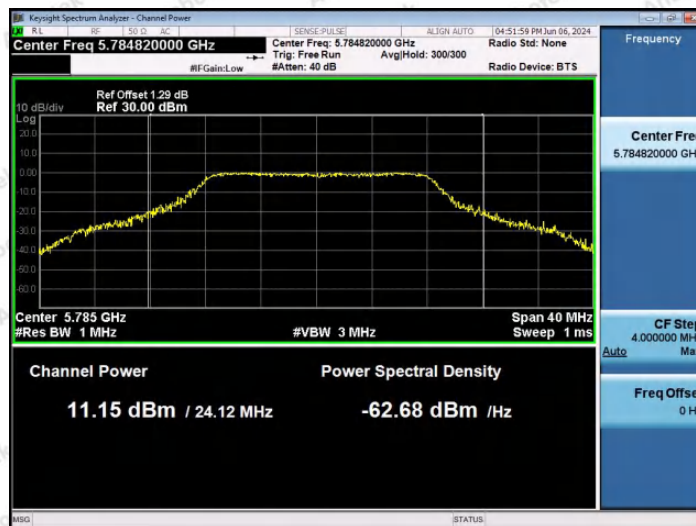

11A-Ant1-5785-PASS