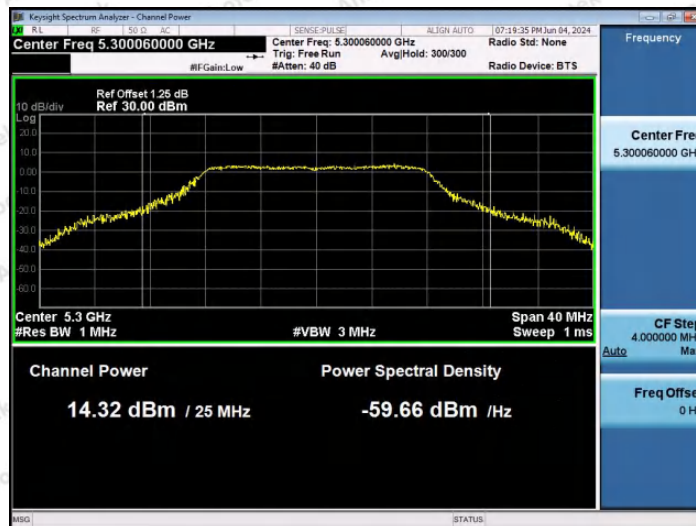

11A-Ant1-5260-PASS