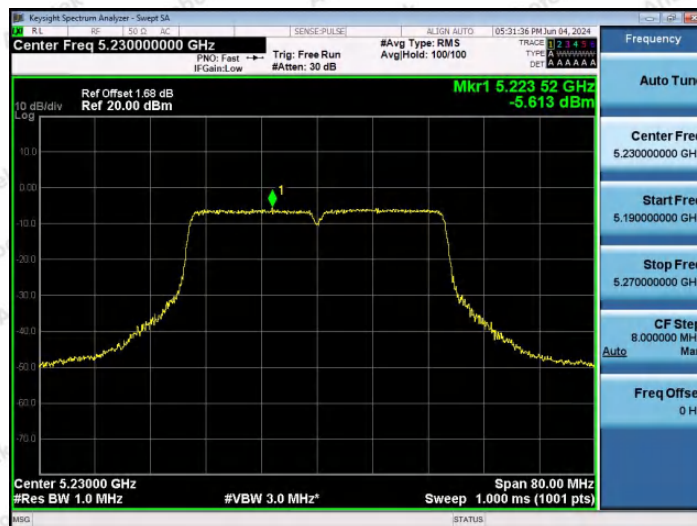

11AC40SISO-Ant1-5230-PASS