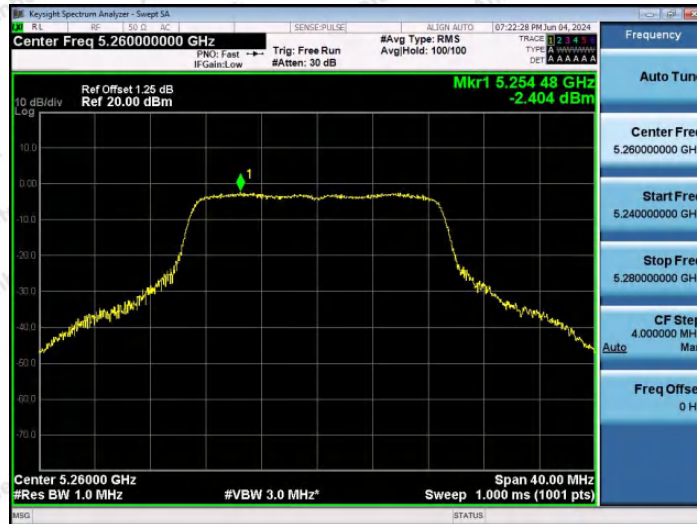

11N20SISO-Ant1-5260-PASS