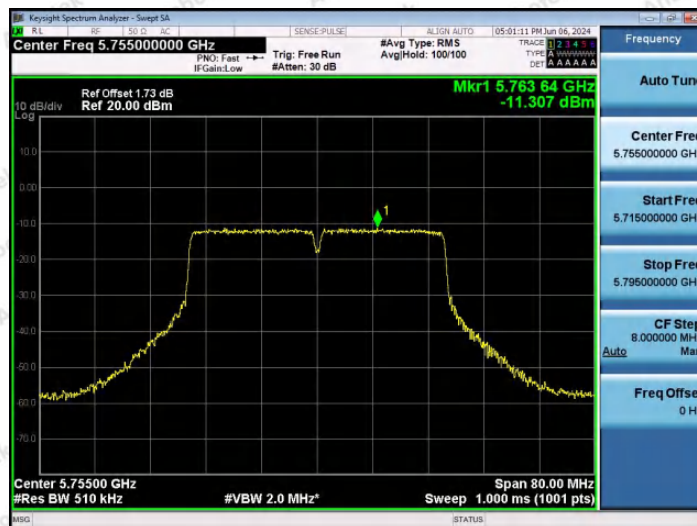

11N40SISO-Ant1-5755-PASS