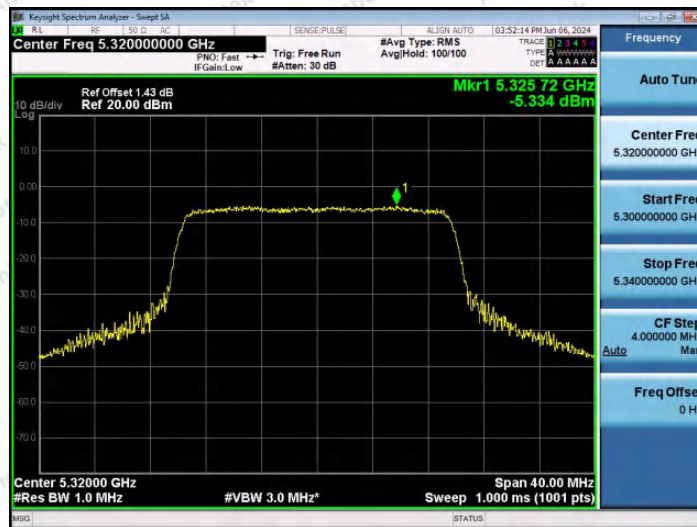

Hotline 400-003-0500
www.anbotek.com.cn

11AX20SISO-Ant1-5260-PASS

11AX20SISO-Ant1-5300-PASS

11AX20SISO-Ant1-5320-PASS

Shenzhen Anbotek Compliance Laboratory Limited

Address: 1/F., Building D, Sogood Science and Technology Park, Sanwei Community, Hangcheng Street, Bao'an District, Shenzhen, Guangdong, China.
 Tel: (86) 0755-26066440 Fax: (86) 0755-26014772 Email: service@anbotek.com