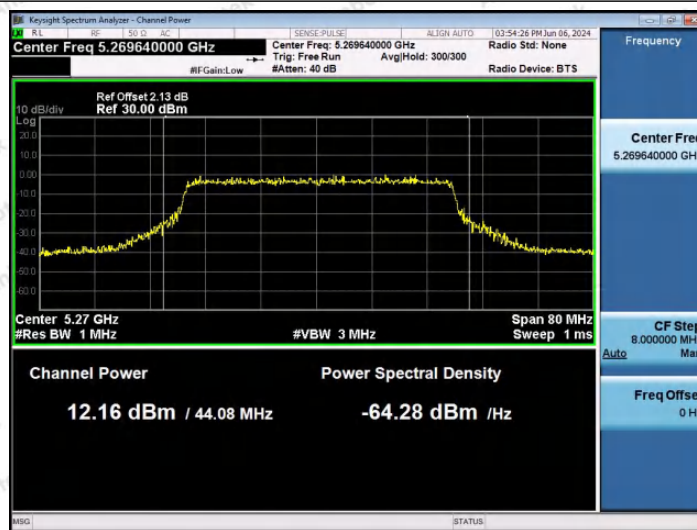

Hotline: 400-003-0500
www.anbotek.com.cn

11AX40SISO-Ant1-5190-PASS

11AX40SISO-Ant1-5230-PASS

11AX40SISO-Ant1-5270-PASS

Shenzhen Anbotek Compliance Laboratory Limited

Address: 1/F., Building D, Sogood Science and Technology Park, Sanwei Community, Hangcheng Street, Bao'an District, Shenzhen, Guangdong, China.
Tel: (86) 0755-26066440 Fax: (86) 0755-26014772 Email: service@anbotek.com