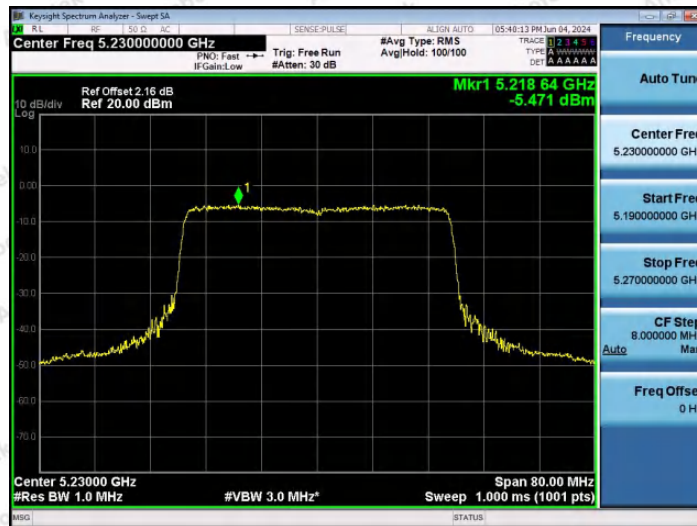

11AX40SISO-Ant1-5230-PASS