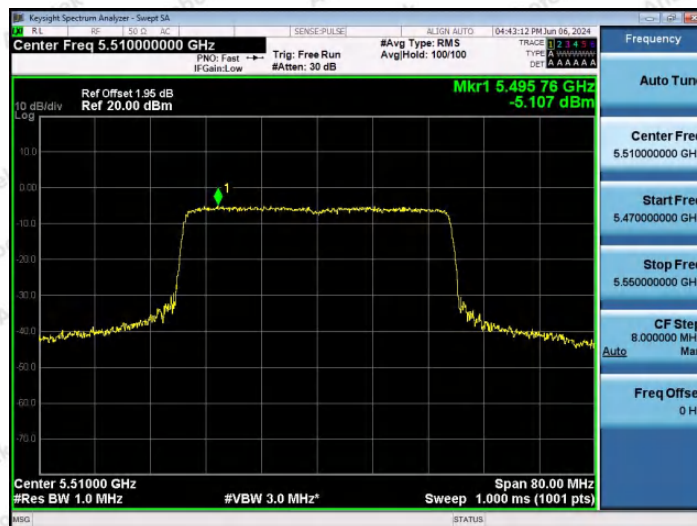

11AX40SISO-Ant1-5510-PASS