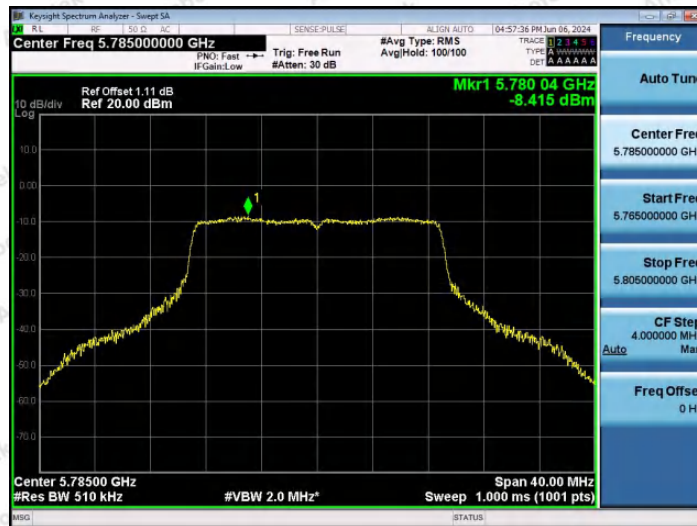

11N20SISO-Ant1-5785-PASS