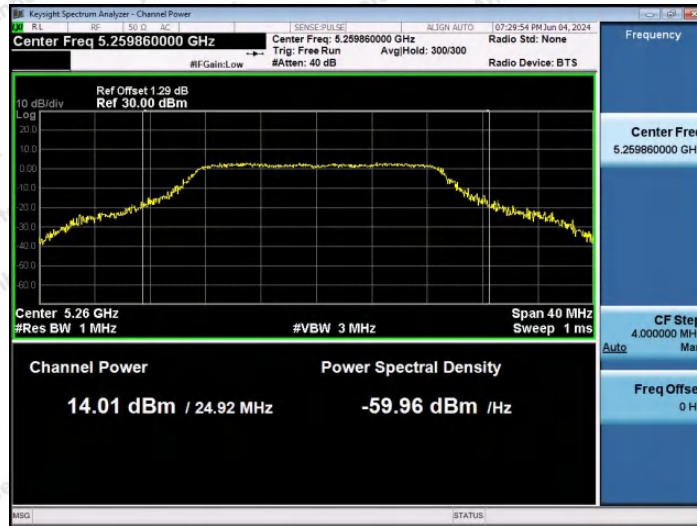

11AC20SISO-Ant1-5260-PASS