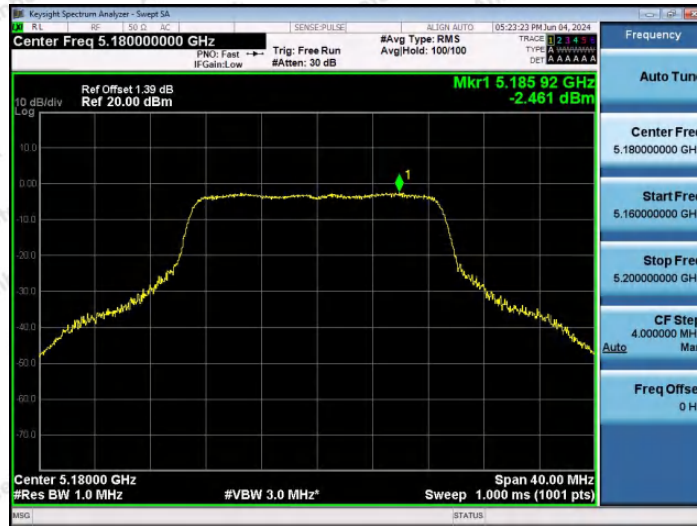

11AC20SISO-Ant1-5180-PASS