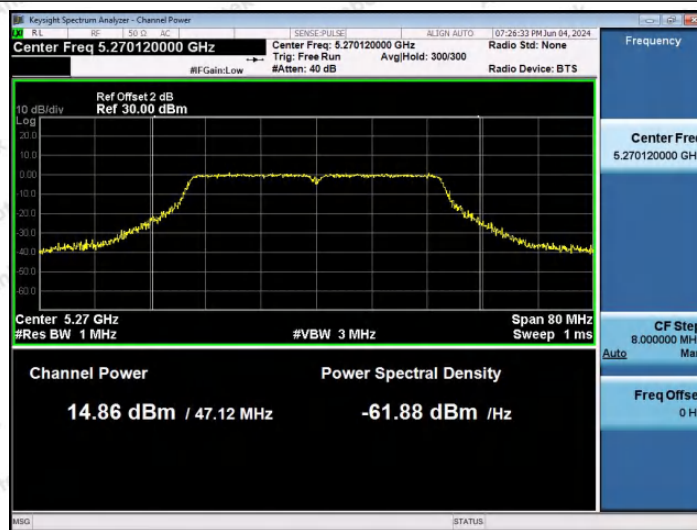

Hotline: 400-003-0500
 www.anbotek.com.cn

11N40SISO-Ant1-5190-PASS

11N40SISO-Ant1-5230-PASS

11N40SISO-Ant1-5270-PASS

Shenzhen Anbotek Compliance Laboratory Limited

Address: 1/F., Building D, Sogood Science and Technology Park, Sanwei Community, Hangcheng Street, Bao'an District, Shenzhen, Guangdong, China.
Tel: (86) 0755-26066440 Fax: (86) 0755-26014772 Email: service@anbotek.com