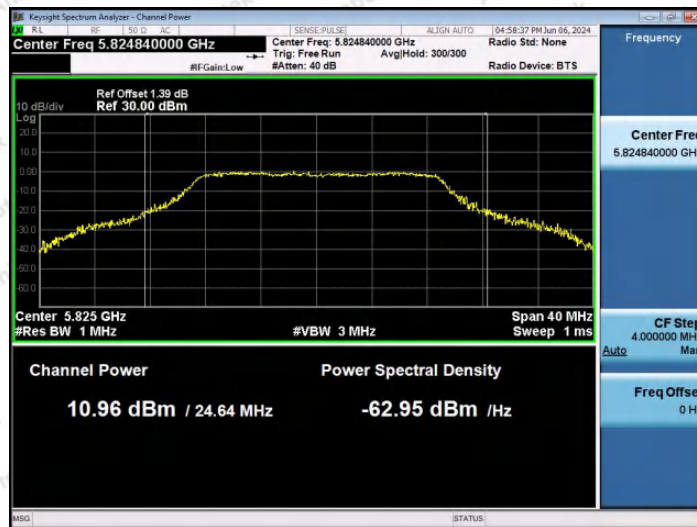

Hotline
400-003-0500
www.anbotek.com.cn

11N20SISO-Ant1-5745-PASS

11N20SISO-Ant1-5785-PASS

11N20SISO-Ant1-5825-PASS

Shenzhen Anbotek Compliance Laboratory Limited

Address: 1/F., Building D, Sogood Science and Technology Park, Sanwei Community, Hangcheng Street, Bao'an District, Shenzhen, Guangdong, China.
 Tel: (86) 0755-26066440 Fax: (86) 0755-26014772 Email: service@anbotek.com