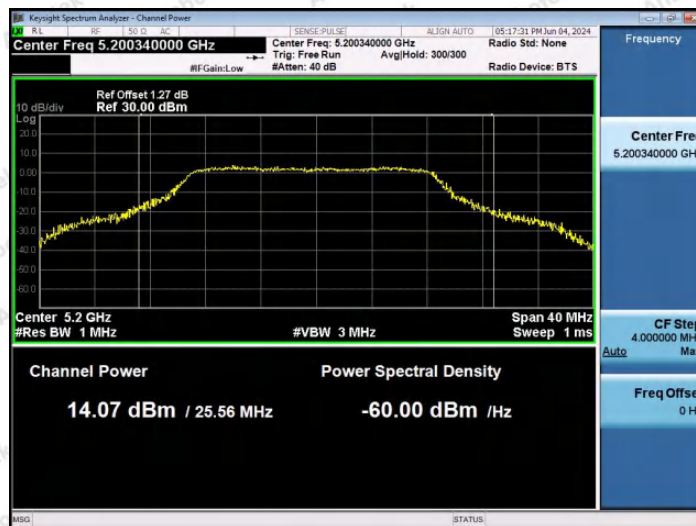

11N20SISO-Ant1-5200-PASS