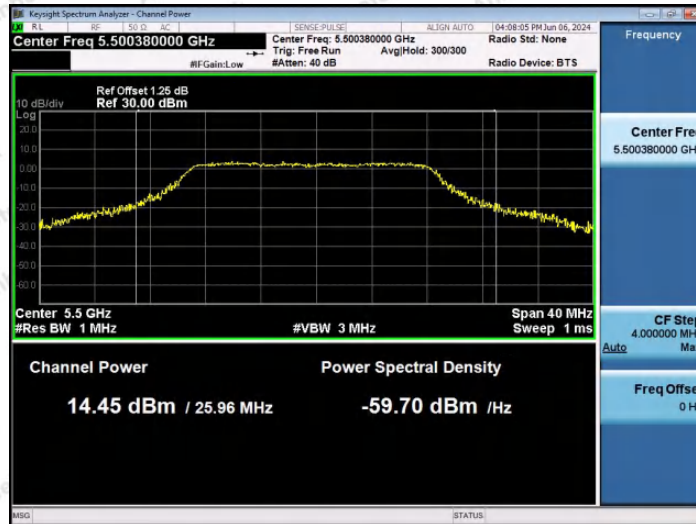

11N20SISO-Ant1-5500-PASS