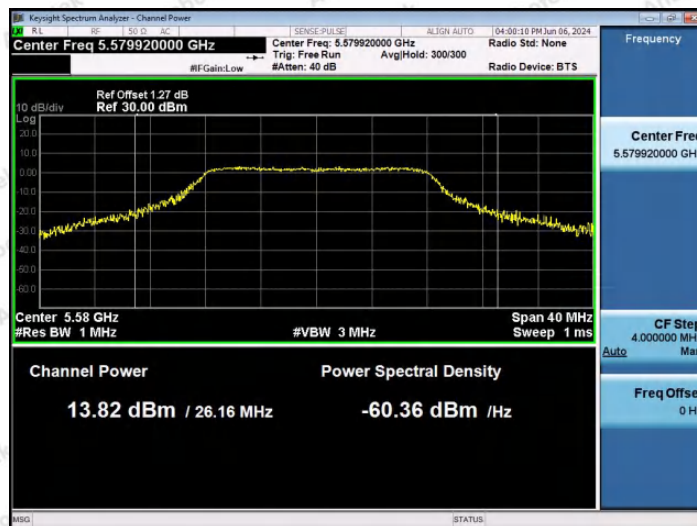

11A-Ant1-5580-PASS