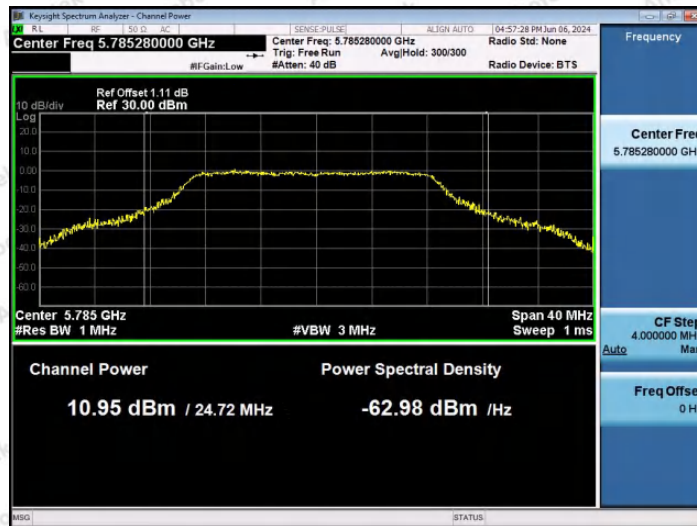

11N20SISO-Ant1-5785-PASS