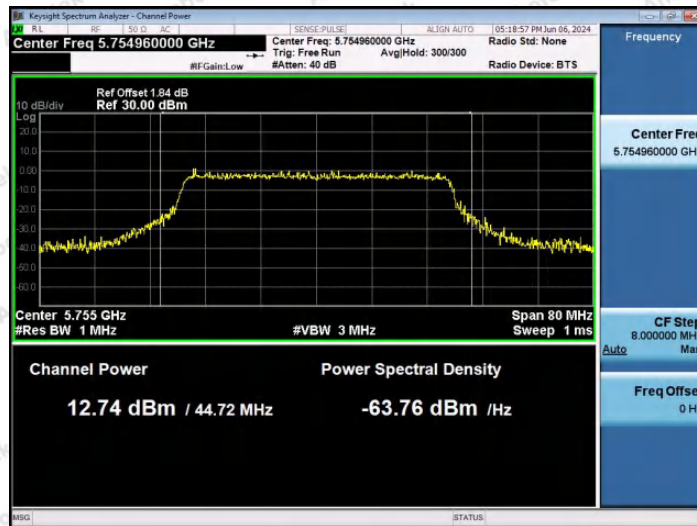

11AX40SISO-Ant1-5755-PASS