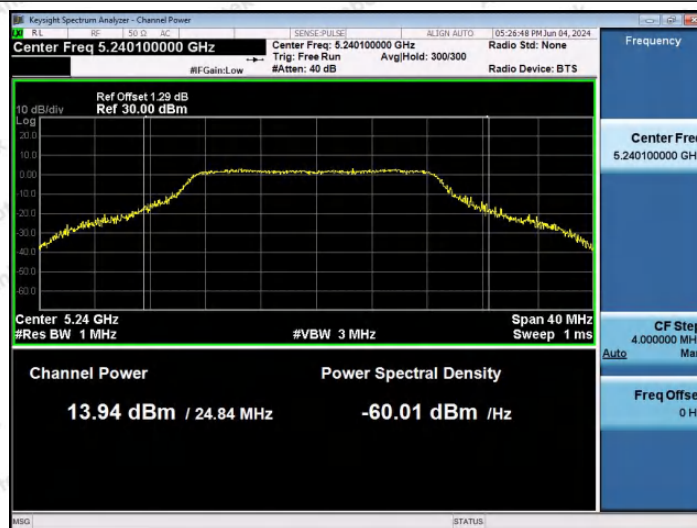

Hotline
 400-003-0500
www.anbotek.com.cn

11AC20SISO-Ant1-5180-PASS

11AC20SISO-Ant1-5200-PASS

11AC20SISO-Ant1-5240-PASS

Shenzhen Anbotek Compliance Laboratory Limited

Address: 1/F., Building D, Sogood Science and Technology Park, Sanwei Community, Hangcheng Street, Bao'an District, Shenzhen, Guangdong, China.
Tel: (86) 0755-26066440 Fax: (86) 0755-26014772 Email: service@anbotek.com