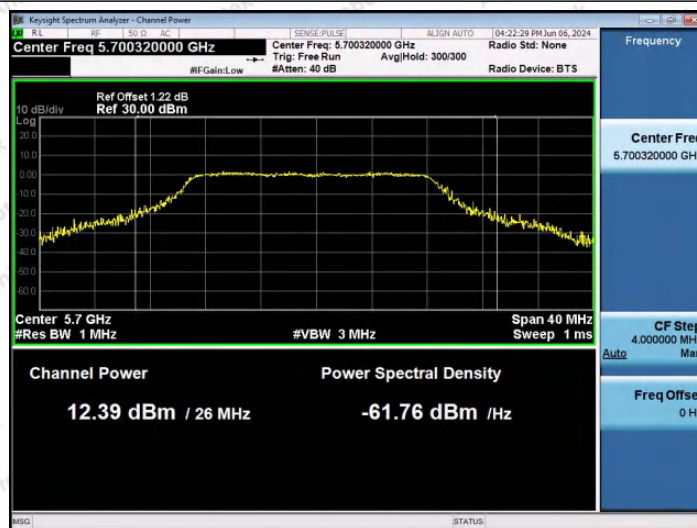

Hotline
 400-003-0500
www.anbotek.com.cn

11AC20SISO-Ant1-5500-PASS

11AC20SISO-Ant1-5580-PASS

11AC20SISO-Ant1-5700-PASS

Shenzhen Anbotek Compliance Laboratory Limited

Address: 1/F., Building D, Sogood Science and Technology Park, Sanwei Community, Hangcheng Street, Bao'an District, Shenzhen, Guangdong, China.
Tel: (86) 0755-26066440 Fax: (86) 0755-26014772 Email: service@anbotek.com