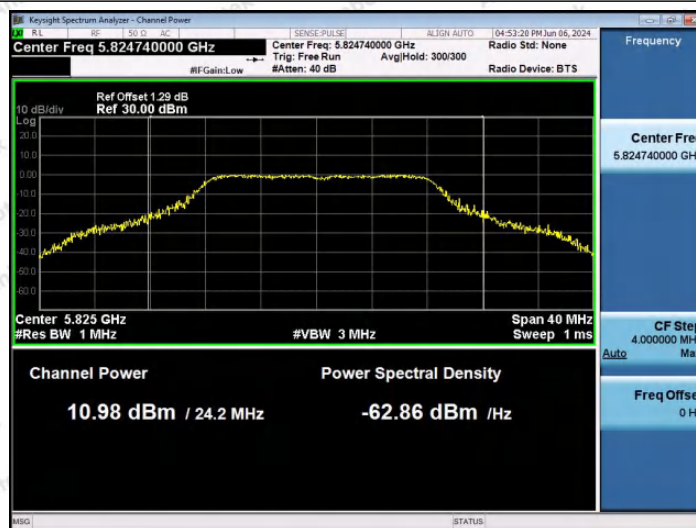

11A-Ant1-5825-PASS

Shenzhen Anbotek Compliance Laboratory Limited

Address: 1/F., Building D, Sogood Science and Technology Park, Sanwei Community, Hangcheng Street, Bao'an District, Shenzhen, Guangdong, China.
Tel: (86) 0755-26066440 Fax: (86) 0755-26014772 Email: service@anbotek.com

Hotline
400-003-0500
www.anbotek.com.cn