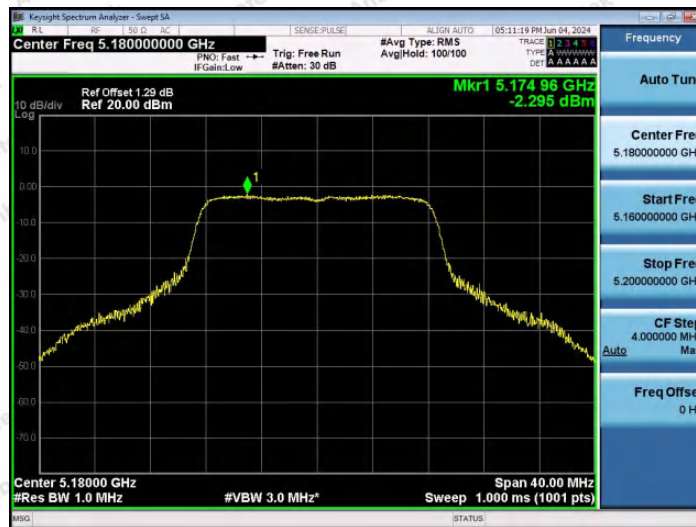

Test Graphs

11A-Ant1-5180-PASS