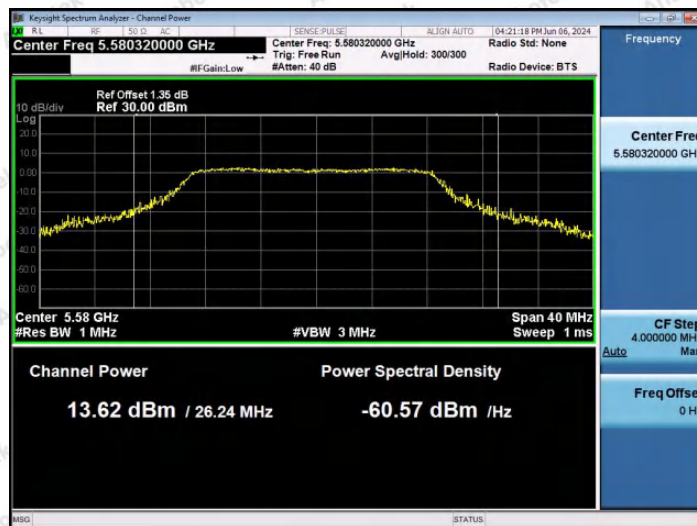

11AC20SISO-Ant1-5580-PASS