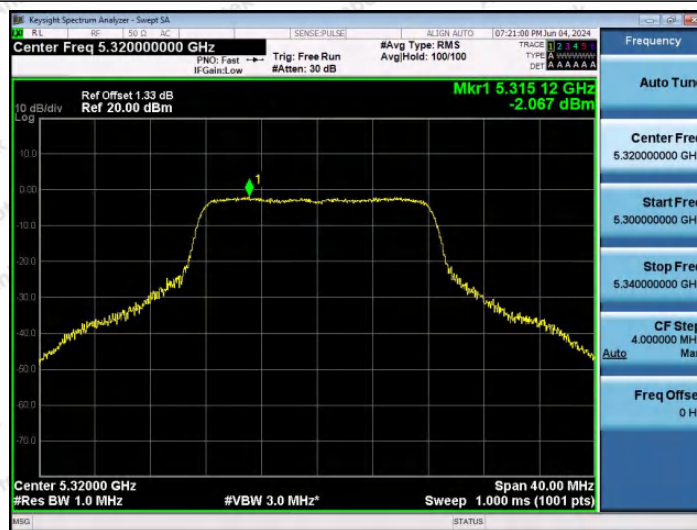

Hotline 400-003-0500
 www.anbotek.com.cn

11A-Ant1-5260-PASS

11A-Ant1-5300-PASS

11A-Ant1-5320-PASS

Shenzhen Anbotek Compliance Laboratory Limited

Address: 1/F., Building D, Sogood Science and Technology Park, Sanwei Community, Hangcheng Street, Bao'an District, Shenzhen, Guangdong, China.
Tel: (86) 0755-26066440 Fax: (86) 0755-26014772 Email: service@anbotek.com