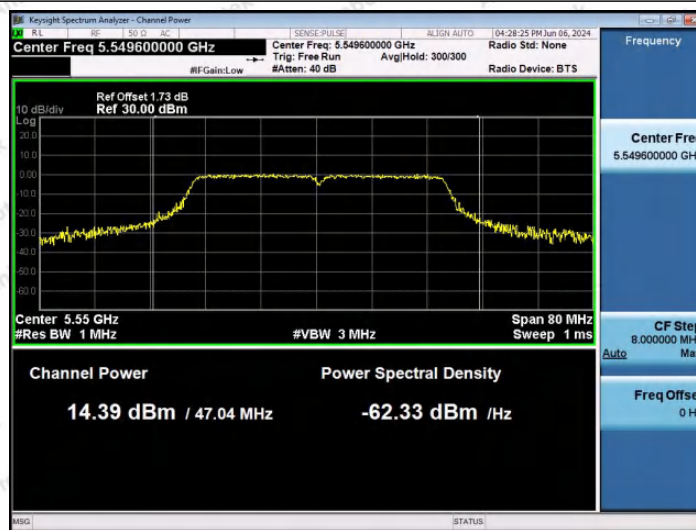

Hotline: 400-003-0500
www.anbotek.com.cn

11AC40SISO-Ant1-5310-PASS

11AC40SISO-Ant1-5510-PASS

11AC40SISO-Ant1-5550-PASS

Shenzhen Anbotek Compliance Laboratory Limited

Address: 1/F., Building D, Sogood Science and Technology Park, Sanwei Community, Hangcheng Street, Bao'an District, Shenzhen, Guangdong, China.
Tel: (86) 0755-26066440 Fax: (86) 0755-26014772 Email: service@anbotek.com