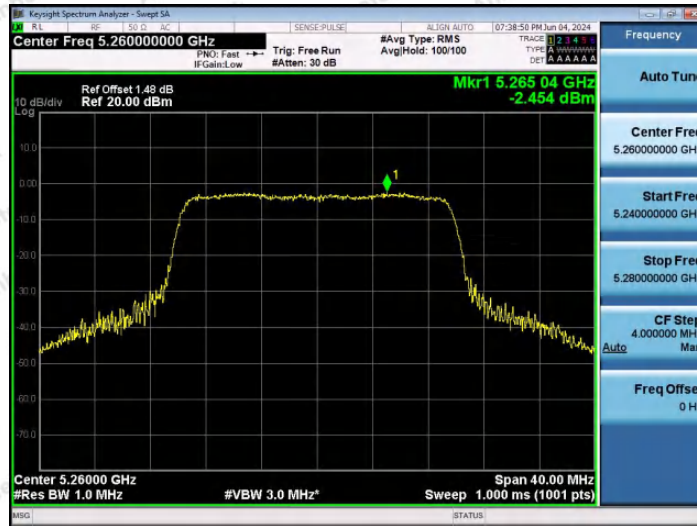

11AX20SISO-Ant1-5260-PASS