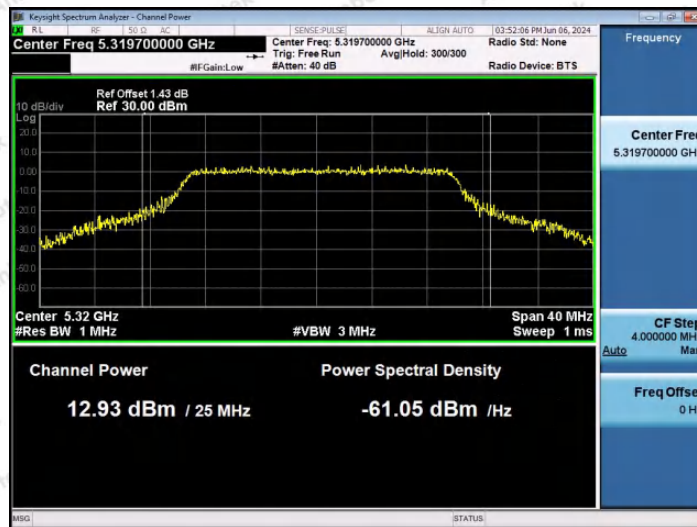

Hotline
400-003-0500
www.anbotek.com.cn

11AX20SISO-Ant1-5260-PASS

11AX20SISO-Ant1-5300-PASS

11AX20SISO-Ant1-5320-PASS

Shenzhen Anbotek Compliance Laboratory Limited

Address: 1/F., Building D, Sogood Science and Technology Park, Sanwei Community, Hangcheng Street, Bao'an District, Shenzhen, Guangdong, China.
 Tel: (86) 0755-26066440 Fax: (86) 0755-26014772 Email: service@anbotek.com