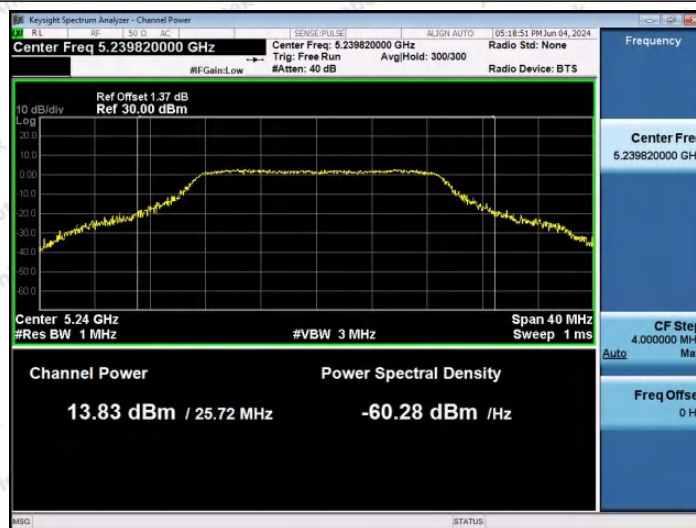

Hotline
 400-003-0500
www.anbotek.com.cn

11N20SISO-Ant1-5180-PASS

11N20SISO-Ant1-5200-PASS

11N20SISO-Ant1-5240-PASS

Shenzhen Anbotek Compliance Laboratory Limited

Address: 1/F., Building D, Sogood Science and Technology Park, Sanwei Community, Hangcheng Street, Bao'an District, Shenzhen, Guangdong, China.
Tel: (86) 0755-26066440 Fax: (86) 0755-26014772 Email: service@anbotek.com