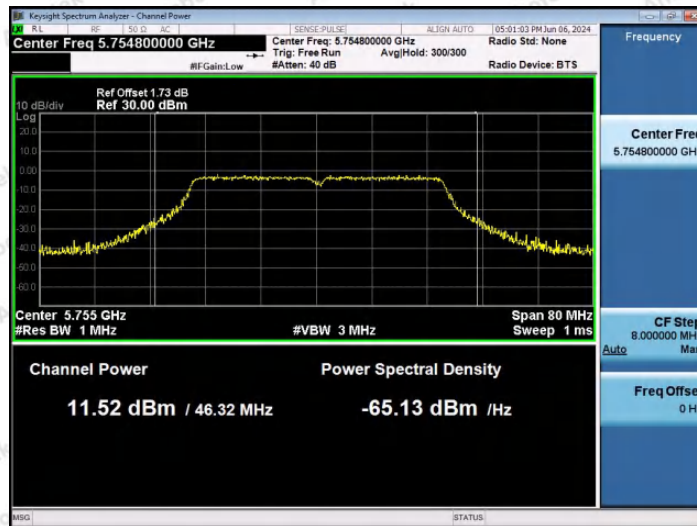

11N40SISO-Ant1-5755-PASS