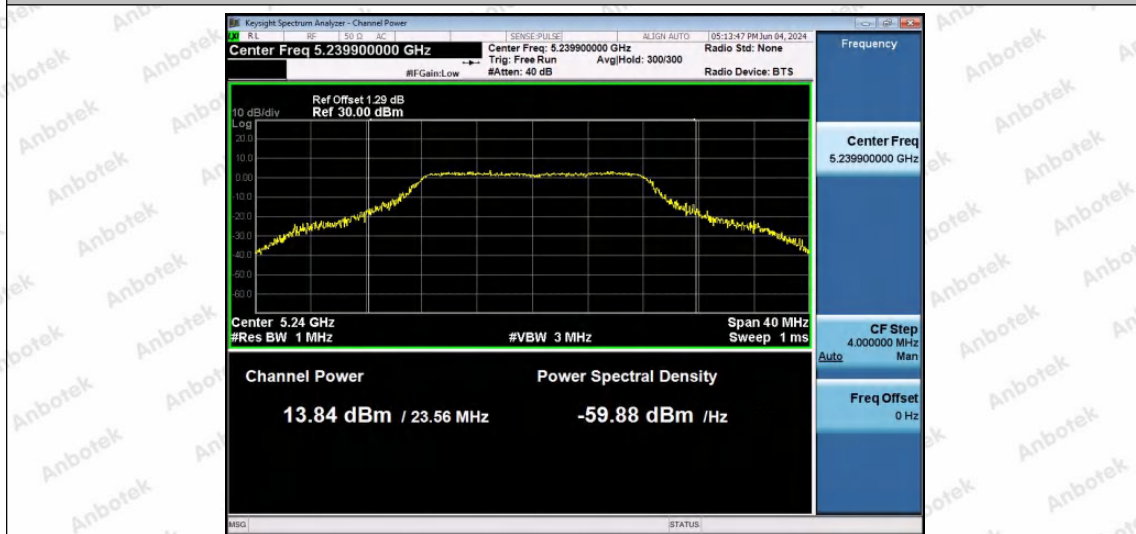

Hotline

400-003-0500

www.anbotek.com.cn

Test Graphs Channel Power

11A-Ant1-5180-PASS

11A-Ant1-5200-PASS

Shenzhen Anbotek Compliance Laboratory Limited

Address: 1/F., Building D, Sogood Science and Technology Park, Sanwei Community, Hangcheng Street, Bao'an District, Shenzhen, Guangdong, China.
Tel: (86) 0755-26066440 Fax: (86) 0755-26014772 Email: service@anbotek.com