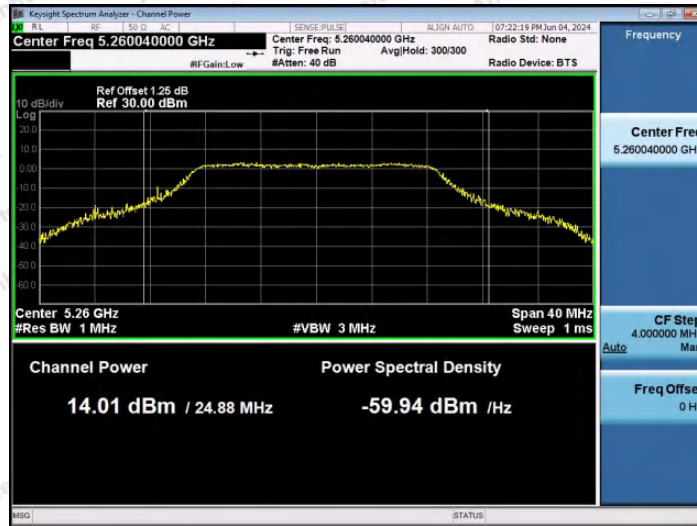

11N20SISO-Ant1-5260-PASS