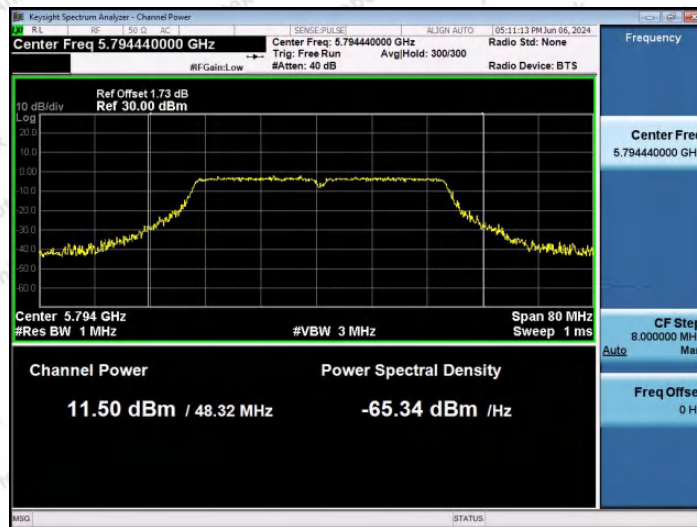

Hotline
400-003-0500
www.anbotek.com.cn

11AC40SISO-Ant1-5670-PASS

11AC40SISO-Ant1-5755-PASS

11AC40SISO-Ant1-5795-PASS

Shenzhen Anbotek Compliance Laboratory Limited

Address: 1/F., Building D, Sogood Science and Technology Park, Sanwei Community, Hangcheng Street, Bao'an District, Shenzhen, Guangdong, China.
 Tel: (86) 0755-26066440 Fax: (86) 0755-26014772 Email: service@anbotek.com