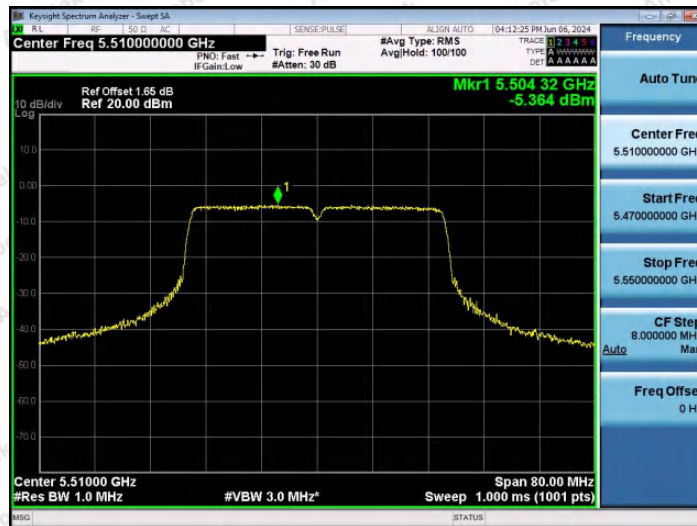

11N40SISO-Ant1-5510-PASS