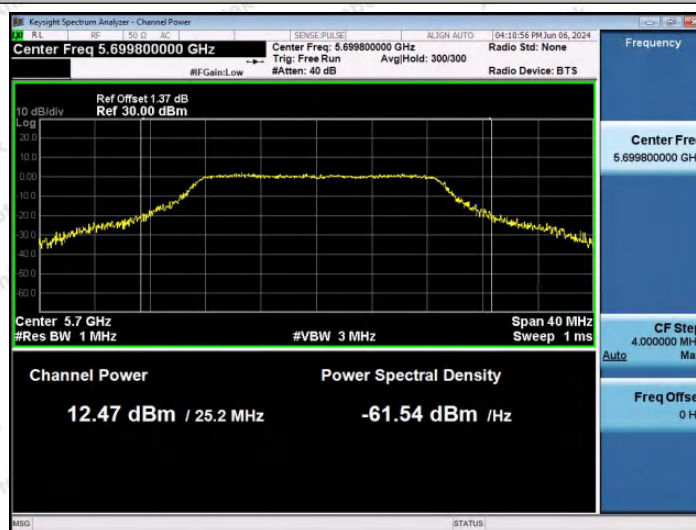

Hotline: 400-003-0500
www.anbotek.com.cn

11N20SISO-Ant1-5500-PASS

11N20SISO-Ant1-5580-PASS

11N20SISO-Ant1-5700-PASS

Shenzhen Anbotek Compliance Laboratory Limited

Address: 1/F., Building D, Sogood Science and Technology Park, Sanwei Community, Hangcheng Street, Bao'an District, Shenzhen, Guangdong, China.
Tel: (86) 0755-26066440 Fax: (86) 0755-26014772 Email: service@anbotek.com