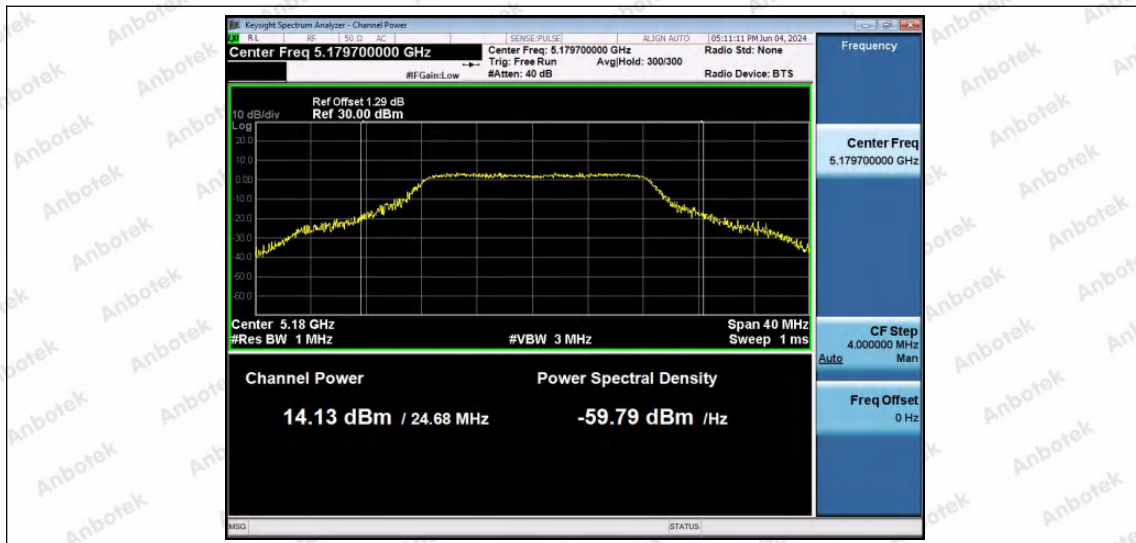

Test Graphs Channel Power

11A-Ant1-5180-PASS