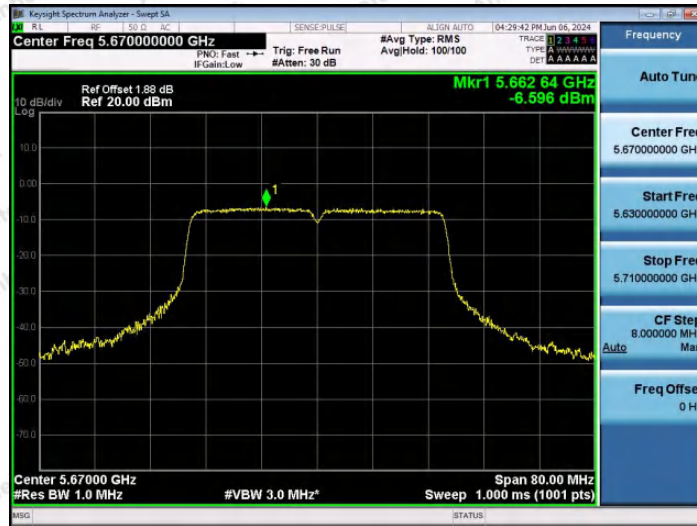

11AC40SISO-Ant1-5670-PASS