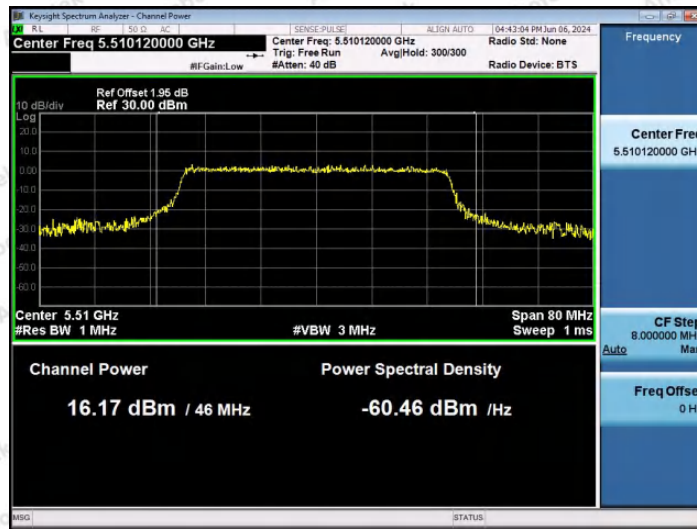

11AX40SISO-Ant1-5510-PASS