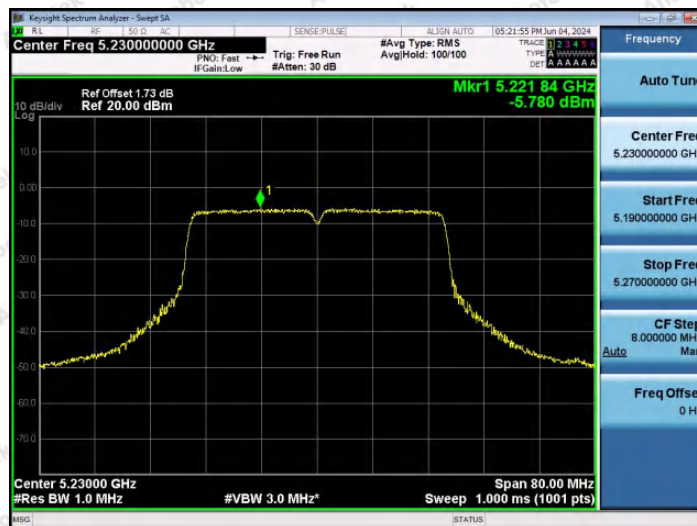

11N40SISO-Ant1-5230-PASS