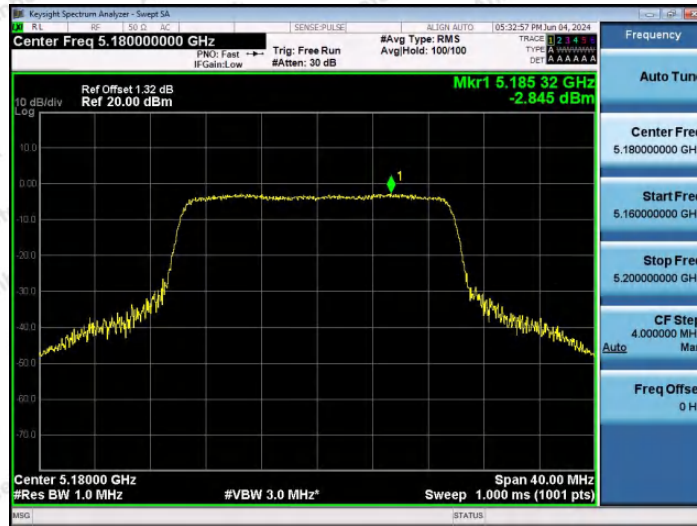

11AX20SISO-Ant1-5180-PASS