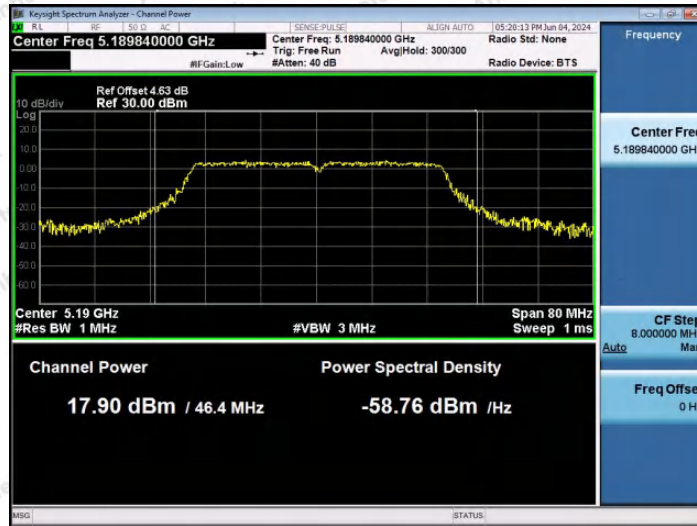

11N40SISO-Ant1-5190-PASS