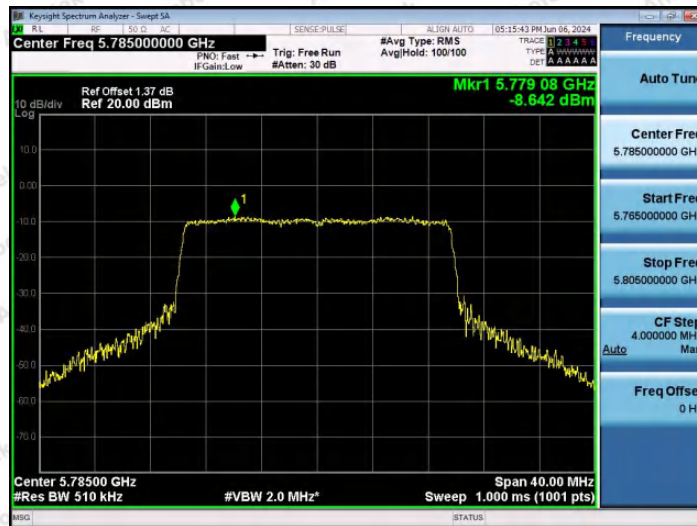

11AX20SISO-Ant1-5785-PASS