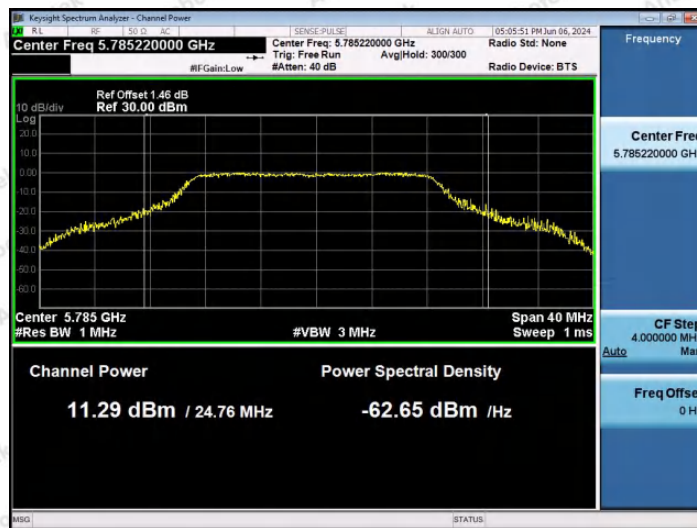

11AC20SISO-Ant1-5785-PASS