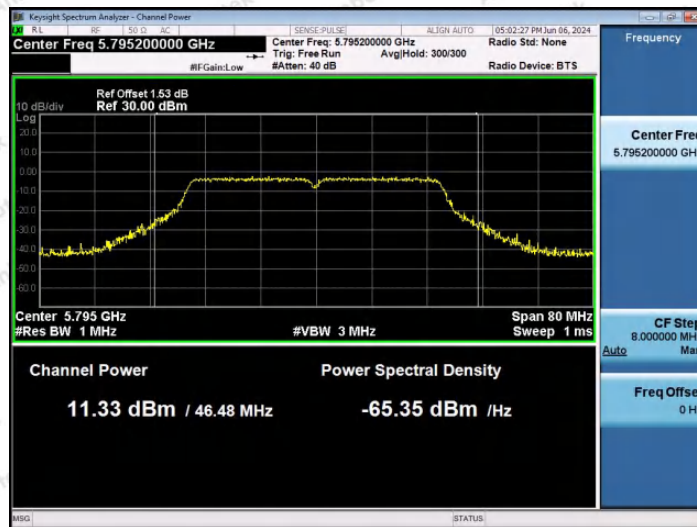

Hotline: 400-003-0500
www.anbotek.com.cn

11N40SISO-Ant1-5670-PASS

11N40SISO-Ant1-5755-PASS

11N40SISO-Ant1-5795-PASS

Shenzhen Anbotek Compliance Laboratory Limited

Address: 1/F., Building D, Sogood Science and Technology Park, Sanwei Community, Hangcheng Street, Bao'an District, Shenzhen, Guangdong, China.
 Tel: (86) 0755-26066440 Fax: (86) 0755-26014772 Email: service@anbotek.com