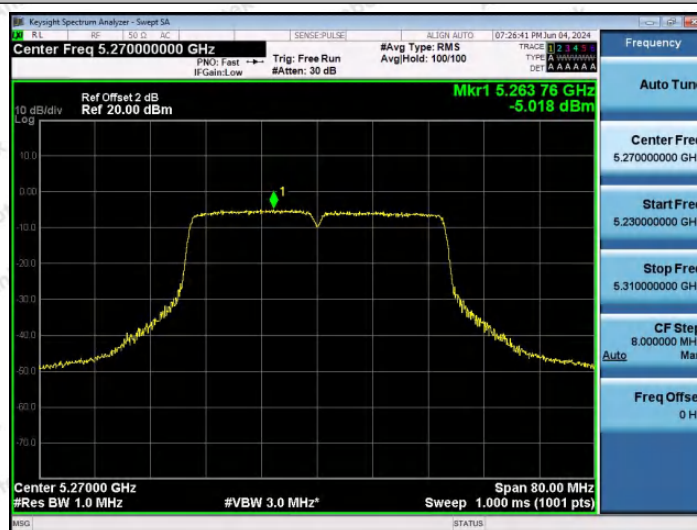

Hotline 400-003-0500
www.anbotek.com.cn

11N40SISO-Ant1-5190-PASS

11N40SISO-Ant1-5230-PASS

11N40SISO-Ant1-5270-PASS

Shenzhen Anbotek Compliance Laboratory Limited

Address: 1/F., Building D, Sogood Science and Technology Park, Sanwei Community, Hangcheng Street, Bao'an District, Shenzhen, Guangdong, China.
Tel: (86) 0755-26066440 Fax: (86) 0755-26014772 Email: service@anbotek.com