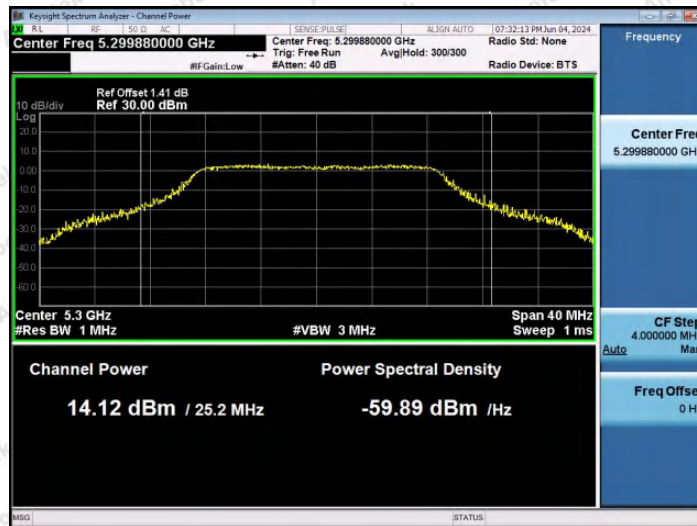

11AC20SISO-Ant1-5300-PASS