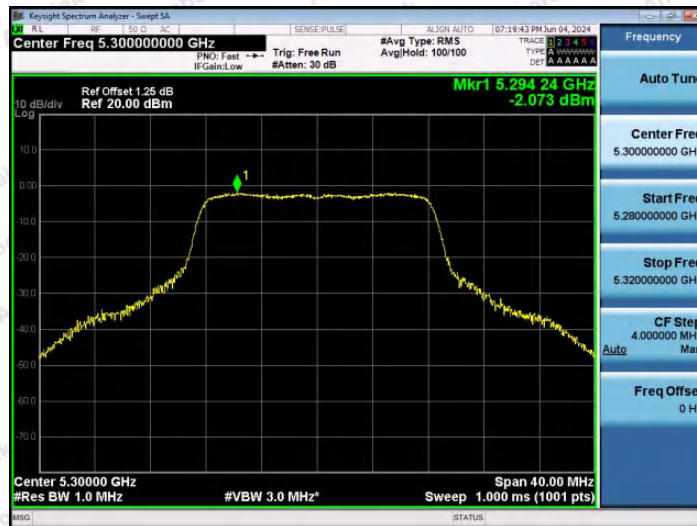

11A-Ant1-5300-PASS