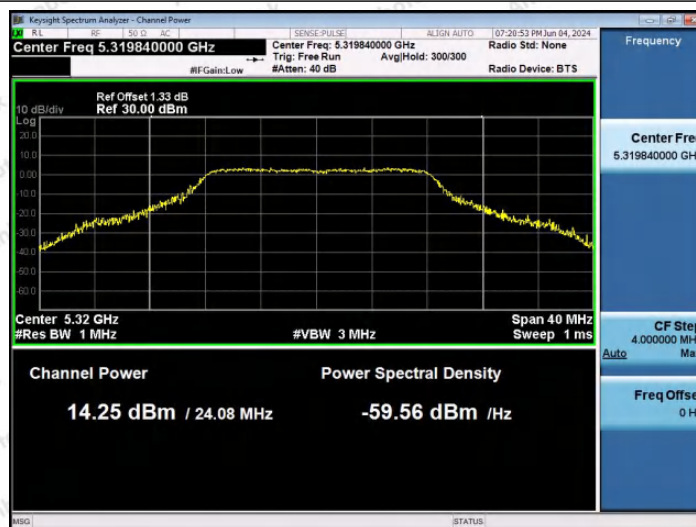

11A-Ant1-5300-PASS

11A-Ant1-5320-PASS

Shenzhen Anbotek Compliance Laboratory Limited

Address: 1/F., Building D, Sogood Science and Technology Park, Sanwei Community, Hangcheng Street, Bao'an District, Shenzhen, Guangdong, China.
Tel: (86) 0755-26066440 Fax: (86) 0755-26014772 Email: service@anbotek.com

Hotline
400-003-0500
www.anbotek.com.cn