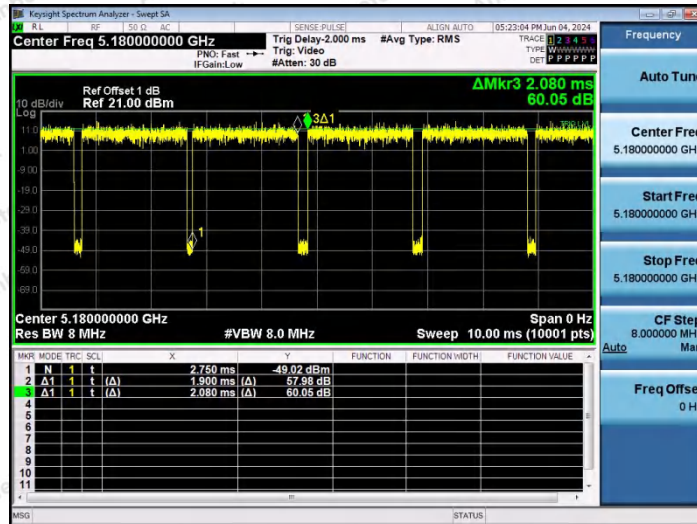

NTNV-11AC20SISO-Ant1-5180