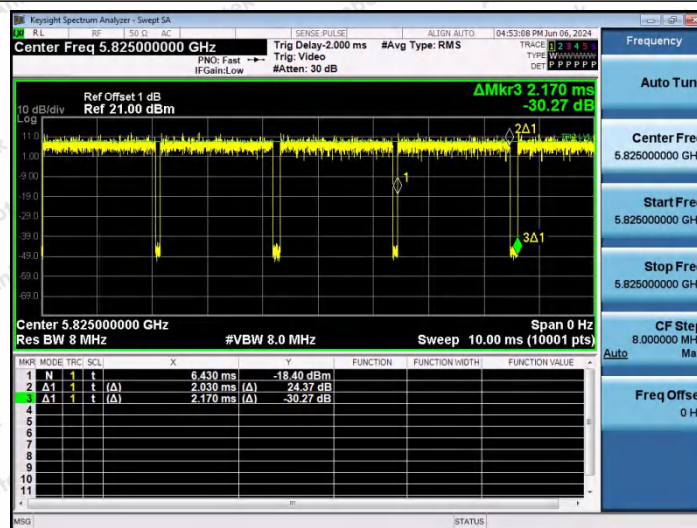

Hotline 400-003-0500
 www.anbotek.com.cn

NTNV-11A-Ant1-5745

NTNV-11A-Ant1-5785

NTNV-11A-Ant1-5825

Shenzhen Anbotek Compliance Laboratory Limited

Address: 1/F., Building D, Sogood Science and Technology Park, Sanwei Community, Hangcheng Street, Bao'an District, Shenzhen, Guangdong, China.
 Tel: (86) 0755-26066440 Fax: (86) 0755-26014772 Email: service@anbotek.com