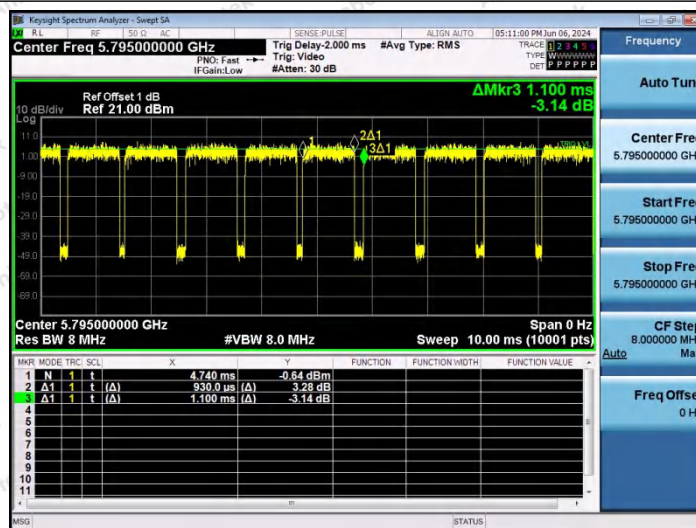

Hotline 400-003-0500
www.anbotek.com.cn

NTNV-11AC40SISO-Ant1-5670

NTNV-11AC40SISO-Ant1-5755

NTNV-11AC40SISO-Ant1-5795

Shenzhen Anbotek Compliance Laboratory Limited

Address: 1/F., Building D, Sogood Science and Technology Park, Sanwei Community, Hangcheng Street, Bao'an District, Shenzhen, Guangdong, China.
 Tel: (86) 0755-26066440 Fax: (86) 0755-26014772 Email: service@anbotek.com