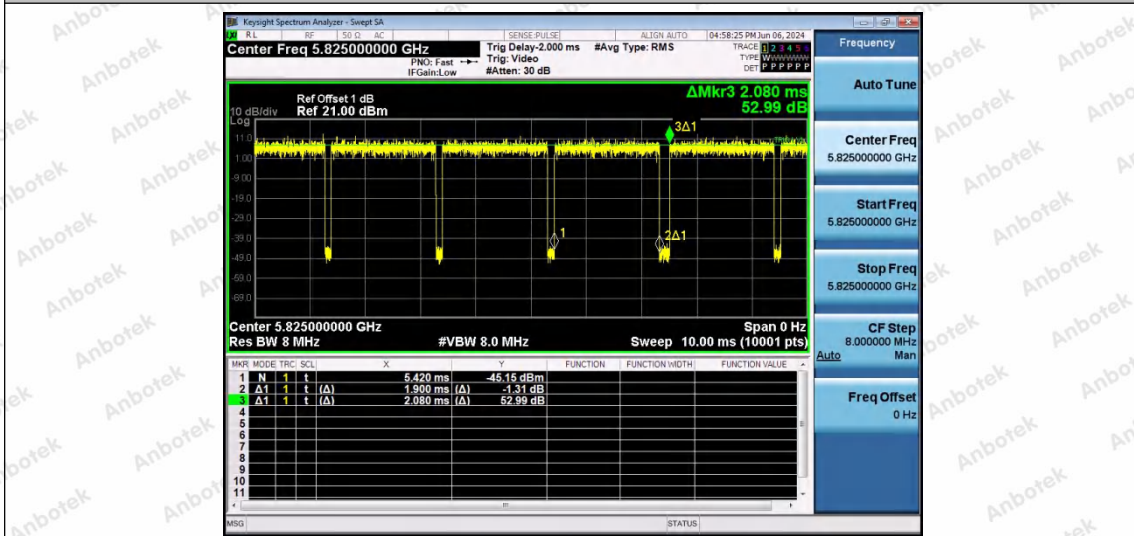

Hotline 400-003-0500
 www.anbotek.com.cn

NTNV-11N20SISO-Ant1-5745

NTNV-11N20SISO-Ant1-5785

NTNV-11N20SISO-Ant1-5825

Shenzhen Anbotek Compliance Laboratory Limited

Address: 1/F., Building D, Sogood Science and Technology Park, Sanwei Community, Hangcheng Street, Bao'an District, Shenzhen, Guangdong, China.
 Tel: (86) 0755-26066440 Fax: (86) 0755-26014772 Email: service@anbotek.com