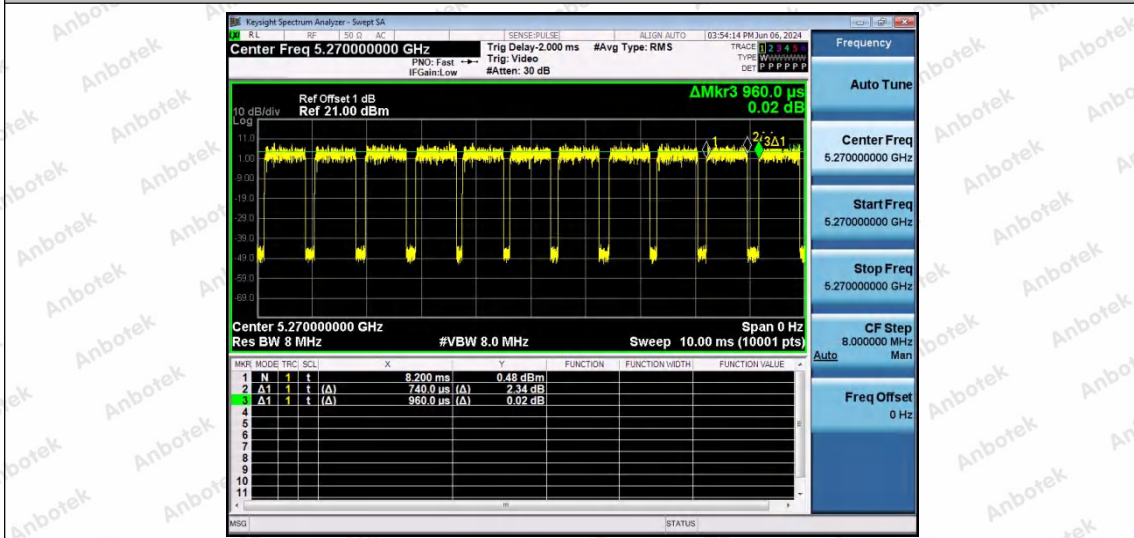

Hotline 400-003-0500
 www.anbotek.com.cn

NTNV-11AX40SISO-Ant1-5190

NTNV-11AX40SISO-Ant1-5230

NTNV-11AX40SISO-Ant1-5270

Shenzhen Anbotek Compliance Laboratory Limited

Address: 1/F., Building D, Sogood Science and Technology Park, Sanwei Community, Hangcheng Street, Bao'an District, Shenzhen, Guangdong, China.
Tel: (86) 0755-26066440 Fax: (86) 0755-26014772 Email: service@anbotek.com