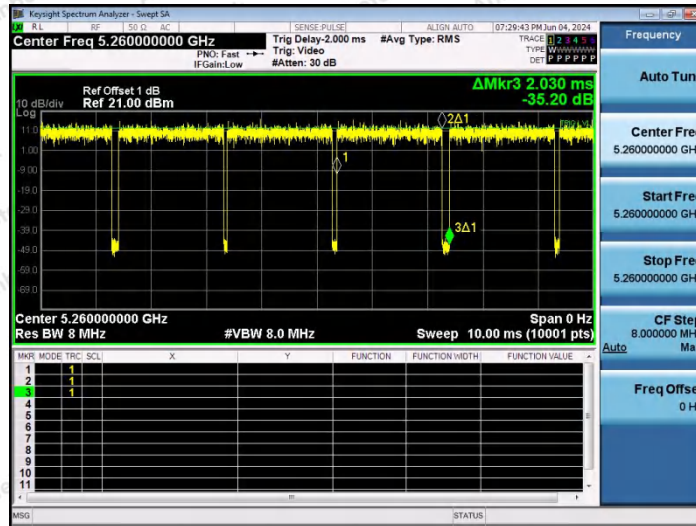

NTNV-11AC20SISO-Ant1-5260