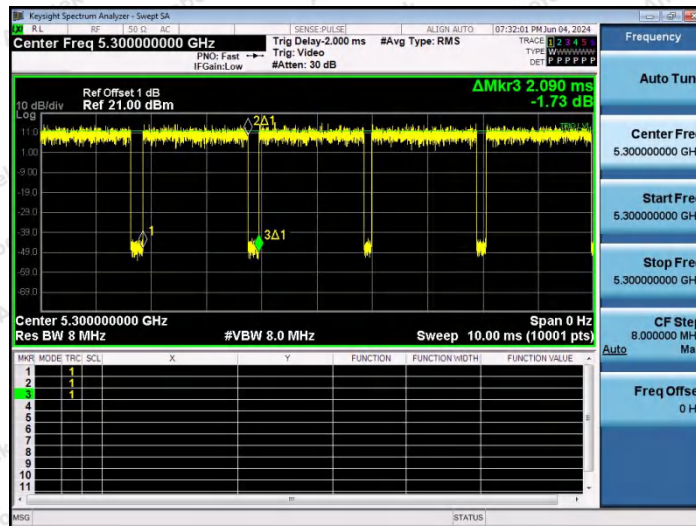

NTNV-11AC20SISO-Ant1-5300