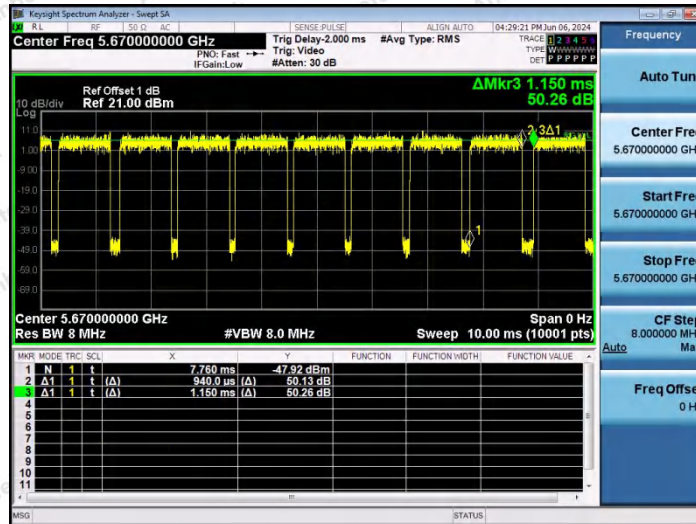

NTNV-11AC40SISO-Ant1-5670