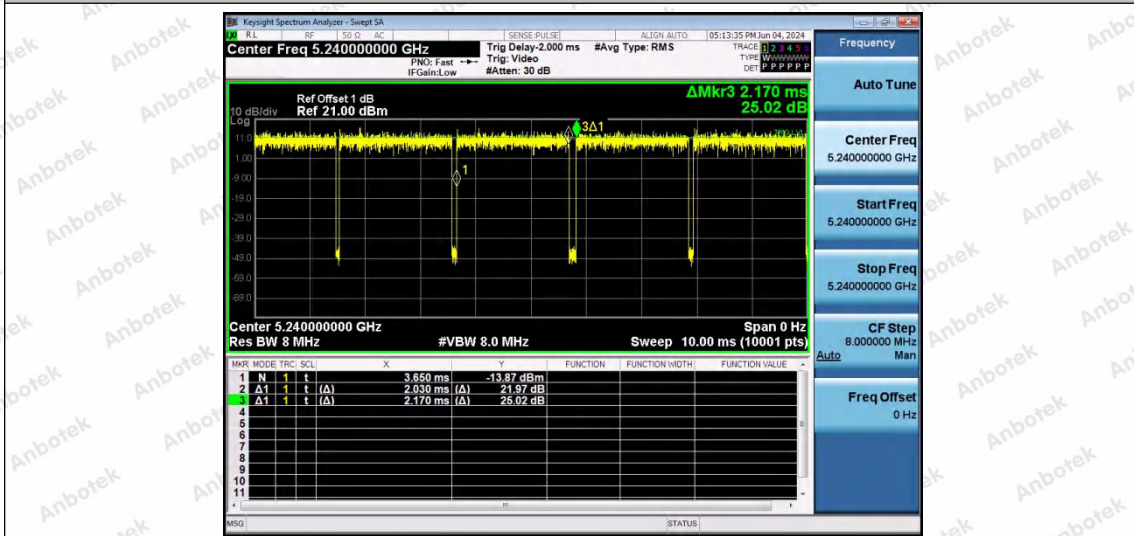

Hotline
400-003-0500
www.anbotek.com.cn

Test Graphs

NTNV-11A-Ant1-5180

NTNV-11A-Ant1-5200

NTNV-11A-Ant1-5240

Shenzhen Anbotek Compliance Laboratory Limited

Address: 1/F., Building D, Sogood Science and Technology Park, Sanwei Community, Hangcheng Street, Bao'an District, Shenzhen, Guangdong, China.
 Tel: (86) 0755-26066440 Fax: (86) 0755-26014772 Email: service@anbotek.com