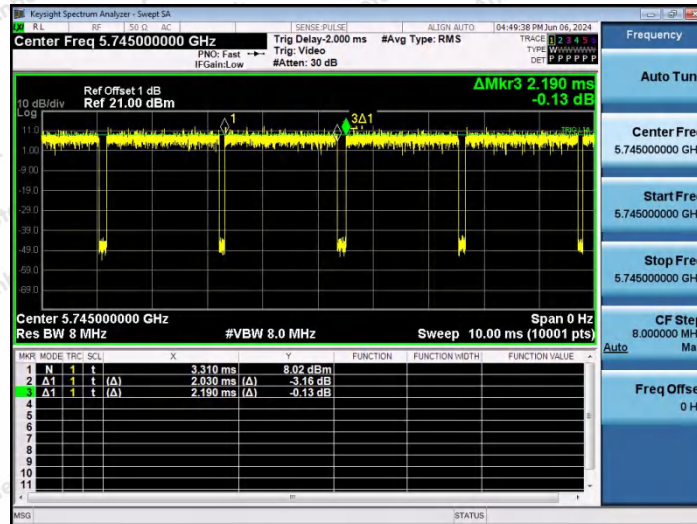

NTNV-11A-Ant1-5745