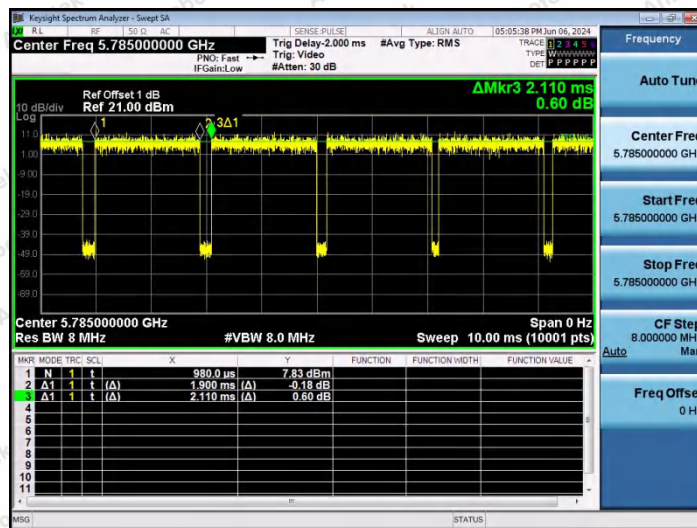

NTNV-11AC20SISO-Ant1-5785