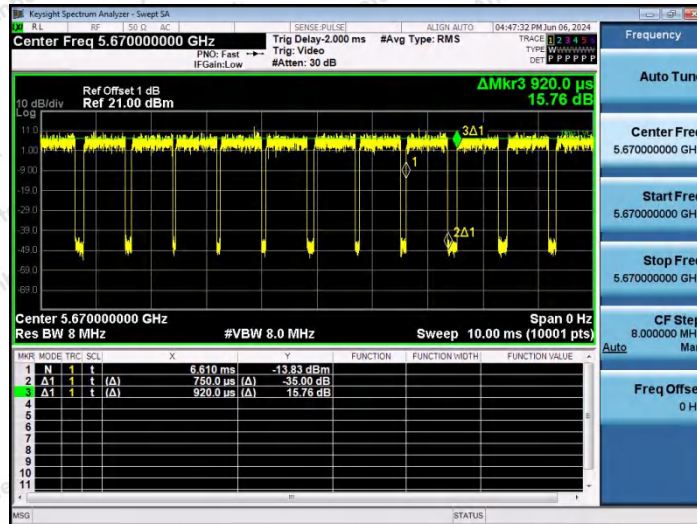

NTNV-11AX40SISO-Ant1-5670