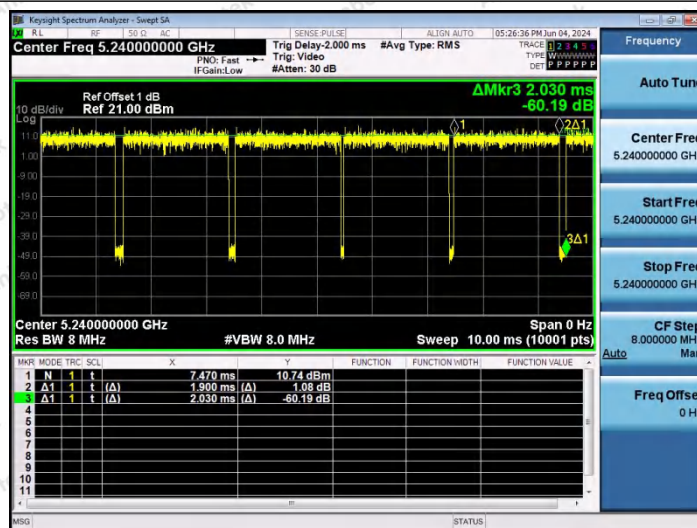

Hotline 400-003-0500
www.anbotek.com.cn

NTNV-11AC20SISO-Ant1-5180

NTNV-11AC20SISO-Ant1-5200

NTNV-11AC20SISO-Ant1-5240

Shenzhen Anbotek Compliance Laboratory Limited

Address: 1/F., Building D, Sogood Science and Technology Park, Sanwei Community, Hangcheng Street, Bao'an District, Shenzhen, Guangdong, China.
 Tel: (86) 0755-26066440 Fax: (86) 0755-26014772 Email: service@anbotek.com