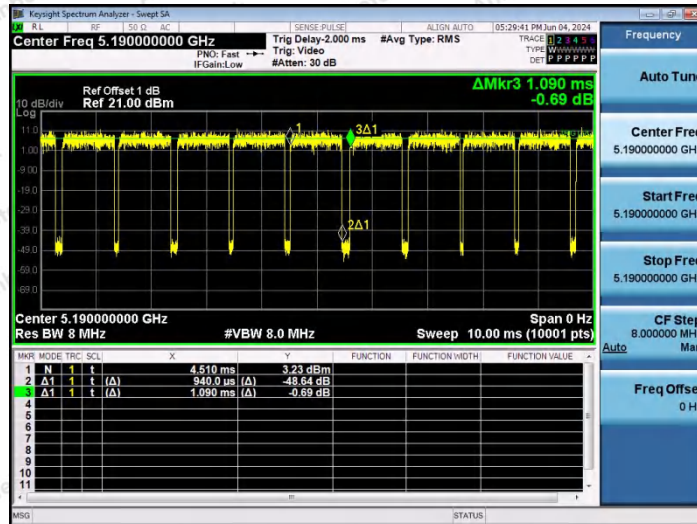

NTNV-11AC40SISO-Ant1-5190