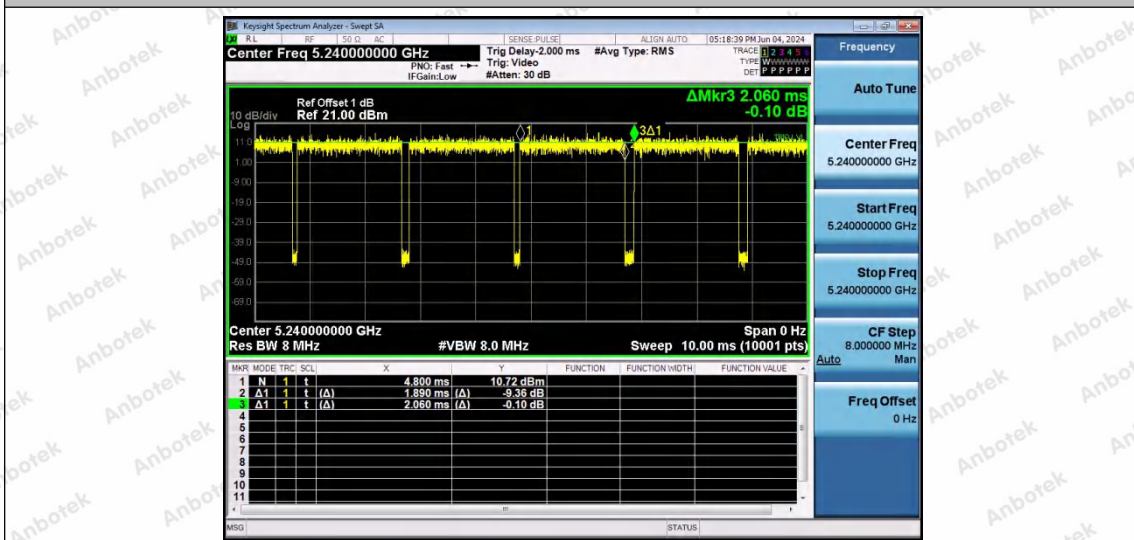

Hotline 400-003-0500
 www.anbotek.com.cn

NTNV-11N20SISO-Ant1-5180

NTNV-11N20SISO-Ant1-5200

NTNV-11N20SISO-Ant1-5240

Shenzhen Anbotek Compliance Laboratory Limited

Address: 1/F., Building D, Sogood Science and Technology Park, Sanwei Community, Hangcheng Street, Bao'an District, Shenzhen, Guangdong, China.
 Tel: (86) 0755-26066440 Fax: (86) 0755-26014772 Email: service@anbotek.com