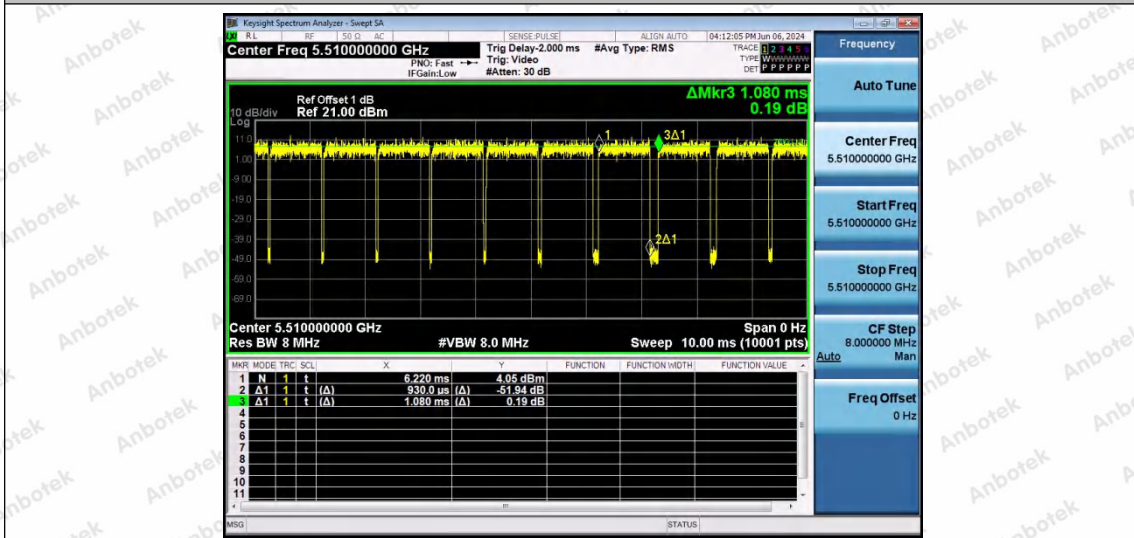

NTNV-11N40SISO-Ant1-5510