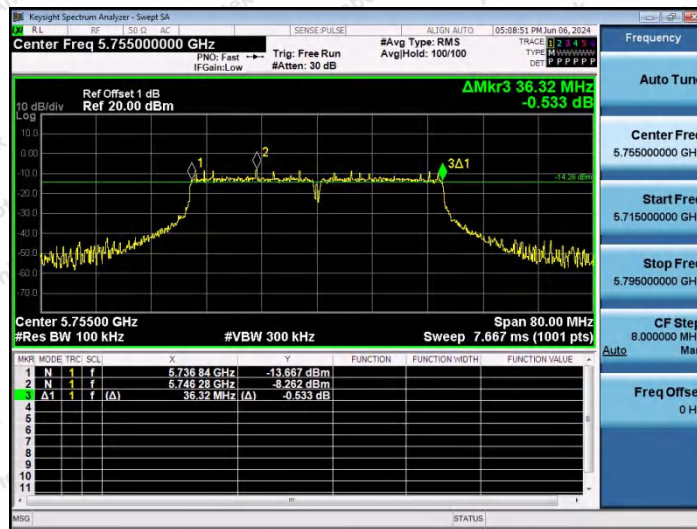

Hotline 400-003-0500
 www.anbotek.com.cn

11AC20SISO-Ant1-5785-PASS

11AC20SISO-Ant1-5825-PASS

11AC40SISO-Ant1-5755-PASS

Shenzhen Anbotek Compliance Laboratory Limited

Address: 1/F., Building D, Sogood Science and Technology Park, Sanwei Community, Hangcheng Street, Bao'an District, Shenzhen, Guangdong, China.
Tel: (86) 0755-26066440 Fax: (86) 0755-26014772 Email: service@anbotek.com