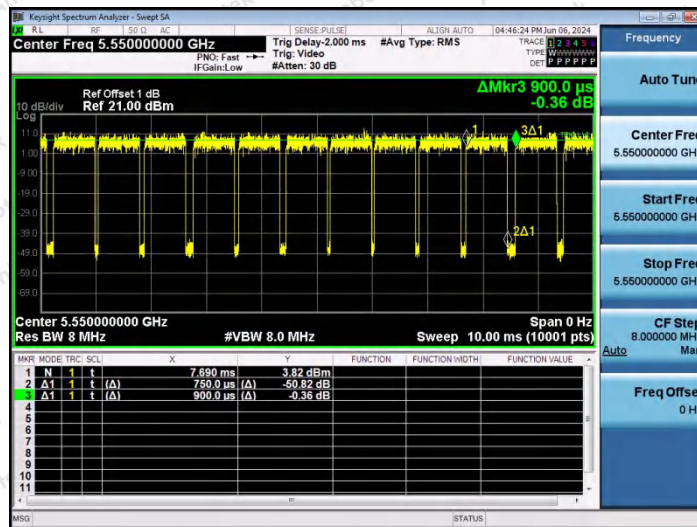

Hotline 400-003-0500
www.anbotek.com.cn

NTNV-11AX40SISO-Ant1-5310

NTNV-11AX40SISO-Ant1-5510

NTNV-11AX40SISO-Ant1-5550

Shenzhen Anbotek Compliance Laboratory Limited

Address: 1/F., Building D, Sogood Science and Technology Park, Sanwei Community, Hangcheng Street, Bao'an District, Shenzhen, Guangdong, China.
Tel: (86) 0755-26066440 Fax: (86) 0755-26014772 Email: service@anbotek.com