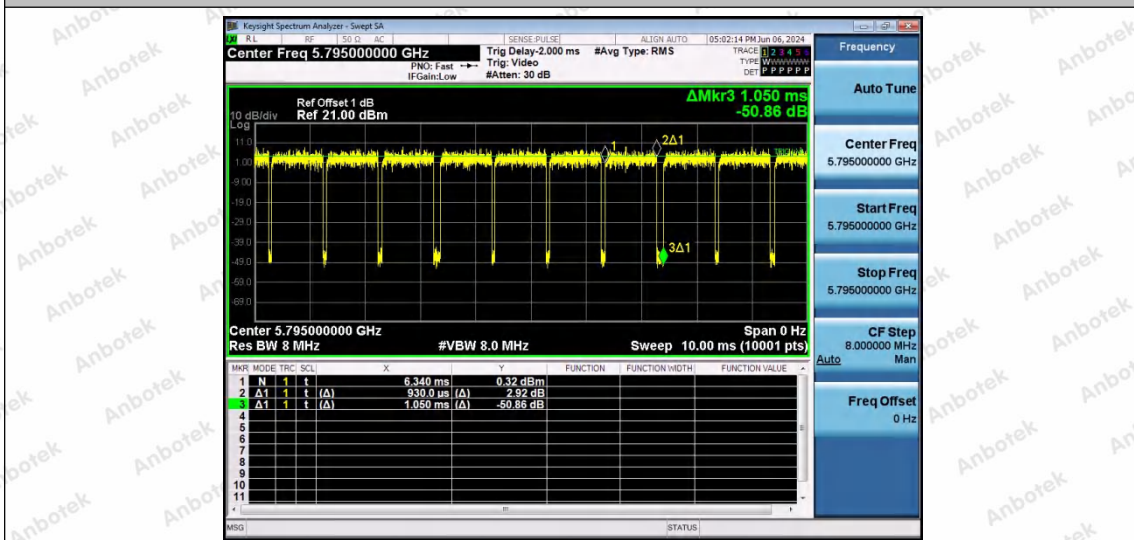

Hotline 400-003-0500
www.anbotek.com.cn

NTNV-11N40SISO-Ant1-5670

NTNV-11N40SISO-Ant1-5755

NTNV-11N40SISO-Ant1-5795

Shenzhen Anbotek Compliance Laboratory Limited

Address: 1/F., Building D, Sogood Science and Technology Park, Sanwei Community, Hangcheng Street, Bao'an District, Shenzhen, Guangdong, China.
Tel: (86) 0755-26066440 Fax: (86) 0755-26014772 Email: service@anbotek.com