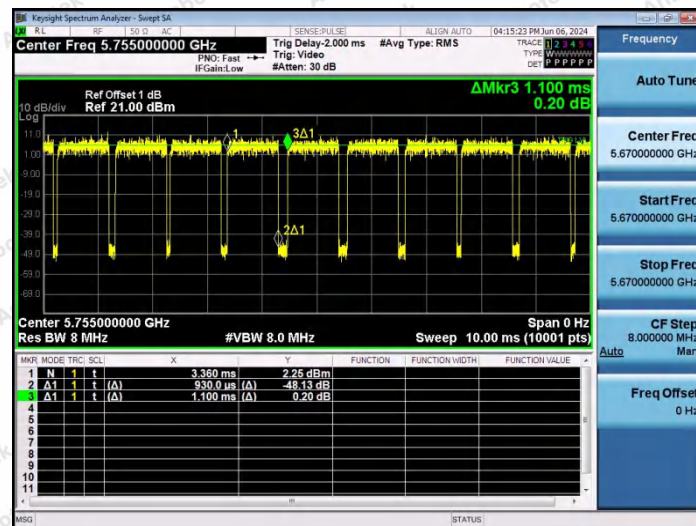

NTNV-11AC40SISO-Ant1-5755