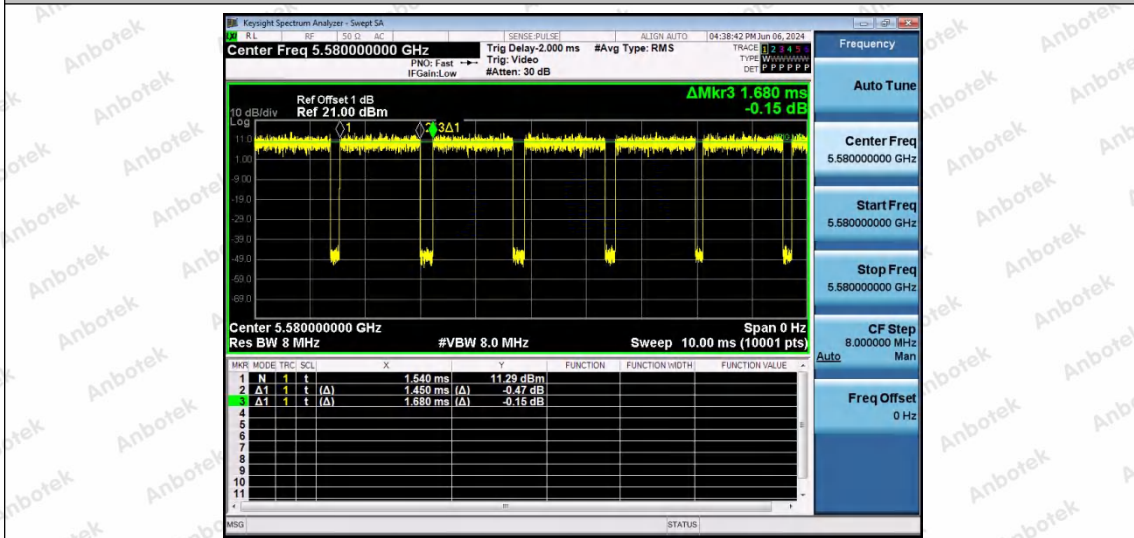

NTNV-11AX20SISO-Ant1-5580