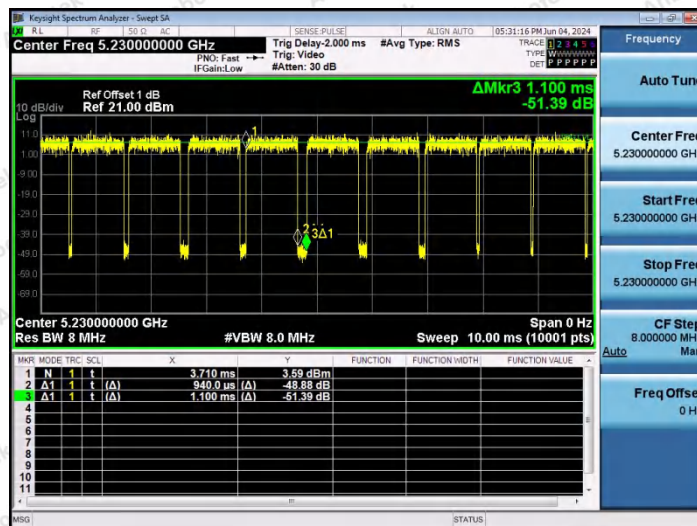

NTNV-11AC40SISO-Ant1-5230