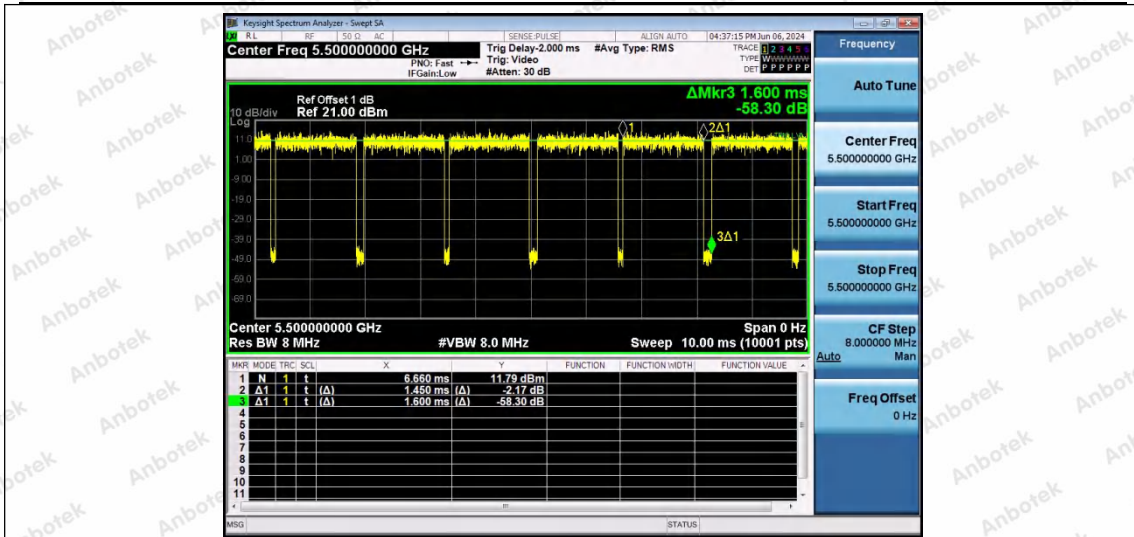

NTNV-11AX20SISO-Ant1-5500