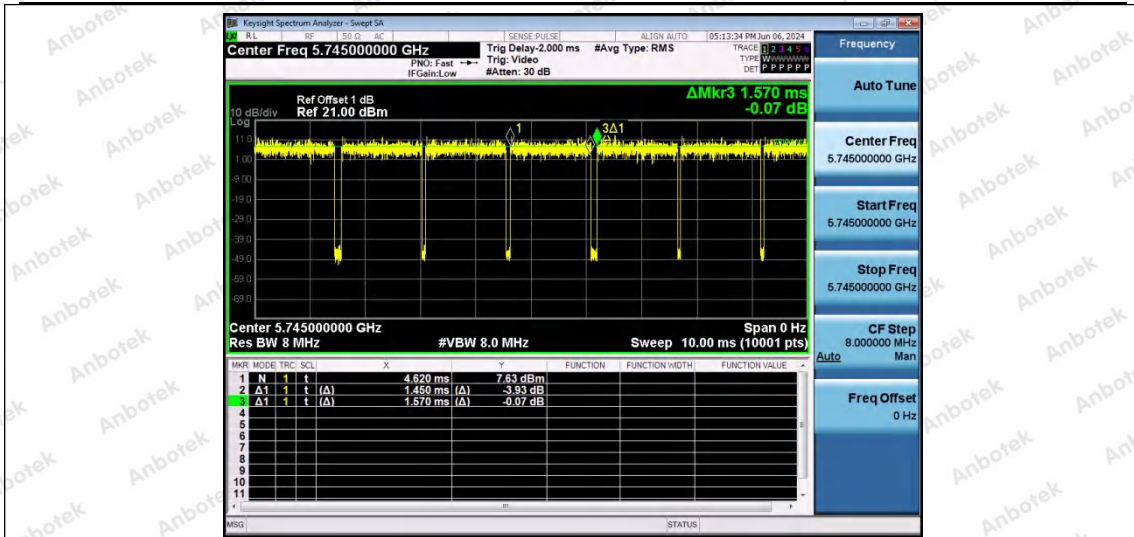

NTNV-11AX20SISO-Ant1-5745