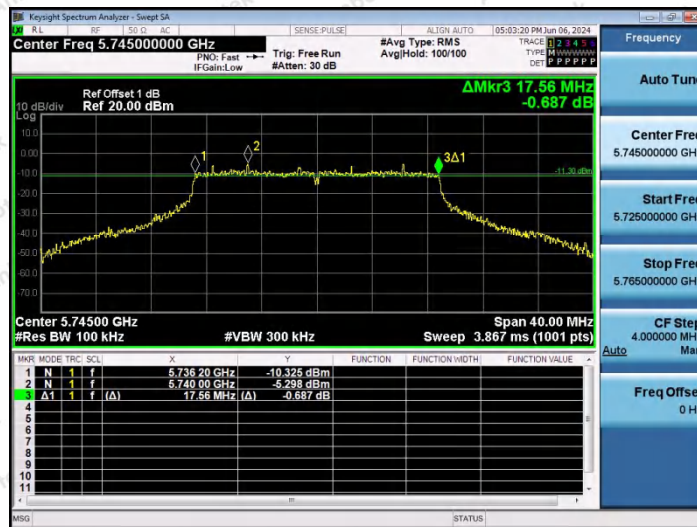

Hotline 400-003-0500
www.anbotek.com.cn

11N40SISO-Ant1-5755-PASS

11N40SISO-Ant1-5795-PASS

11A20SISO-Ant1-5745-PASS

Shenzhen Anbotek Compliance Laboratory Limited

Address: 1/F., Building D, Sogood Science and Technology Park, Sanwei Community, Hangcheng Street, Bao'an District, Shenzhen, Guangdong, China.
 Tel: (86) 0755-26066440 Fax: (86) 0755-26014772 Email: service@anbotek.com