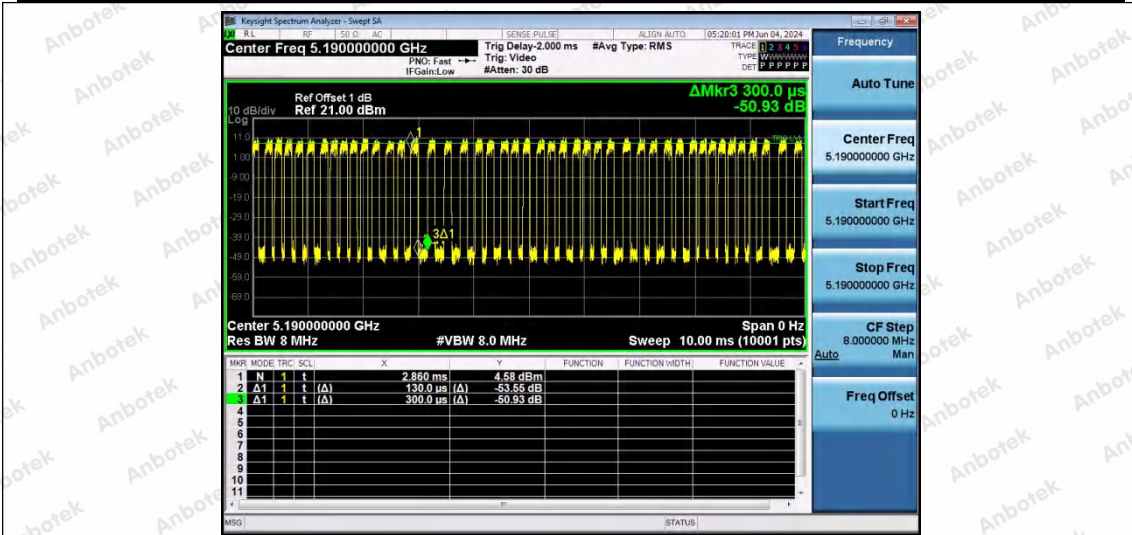

NTNV-11N40SISO-Ant1-5190