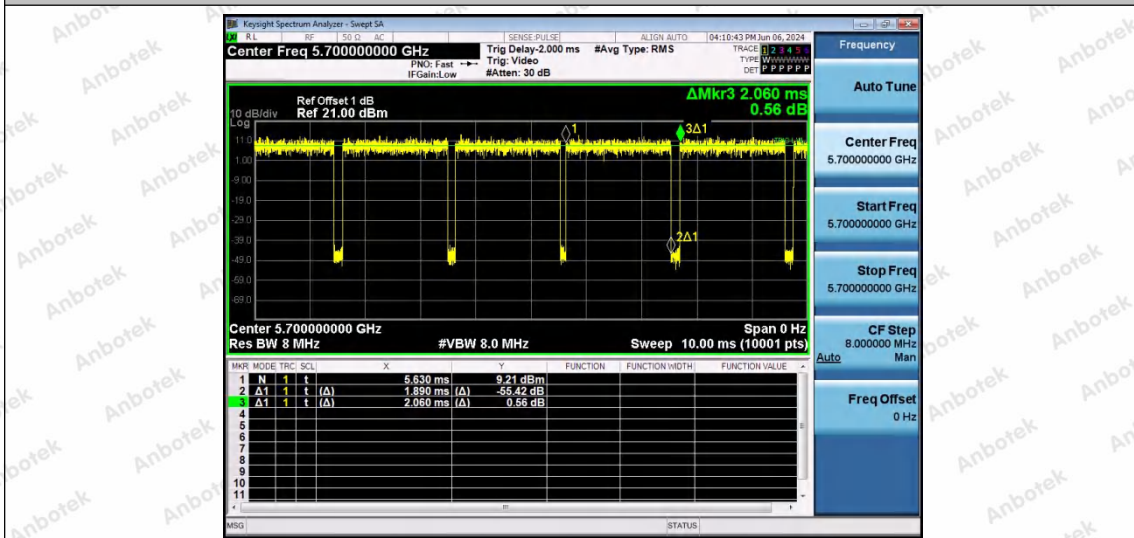

Hotline 400-003-0500
www.anbotek.com.cn

ANTV-11N20SISO-Ant1-5500

ANTV-11N20SISO-Ant1-5580

ANTV-11N20SISO-Ant1-5700

Shenzhen Anbotek Compliance Laboratory Limited

Address: 1/F., Building D, Sogood Science and Technology Park, Sanwei Community, Hangcheng Street, Bao'an District, Shenzhen, Guangdong, China.
 Tel: (86) 0755-26066440 Fax: (86) 0755-26014772 Email: service@anbotek.com