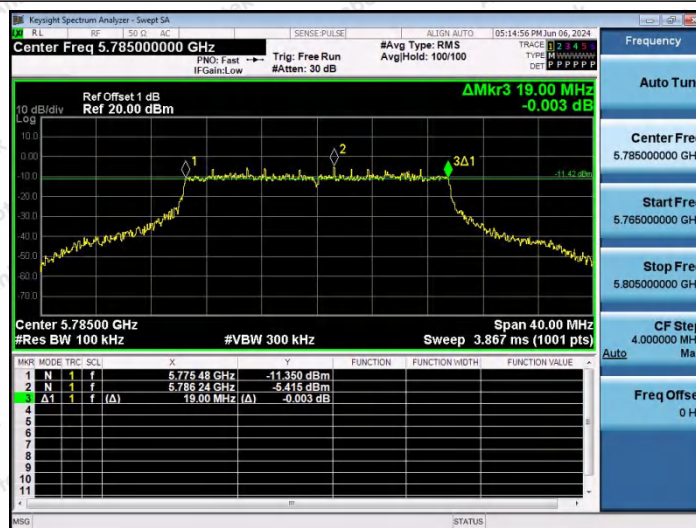

11AX20SISO-Ant1-5785-PASS

Shenzhen Anbotek Compliance Laboratory Limited

Address: 1/F., Building D, Sogood Science and Technology Park, Sanwei Community, Hangcheng Street, Bao'an District, Shenzhen, Guangdong, China.
Tel: (86) 0755-26066440 Fax: (86) 0755-26014772 Email: service@anbotek.com

Hotline 400-003-0500
www.anbotek.com.cn