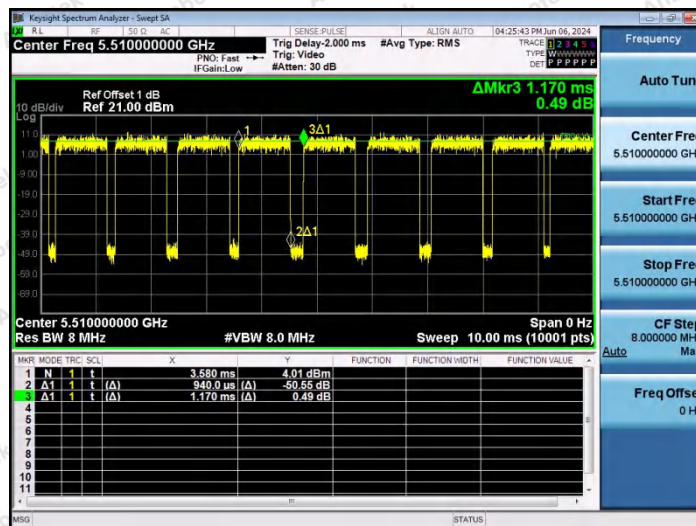

NTNV-11AC40SISO-Ant1-5510