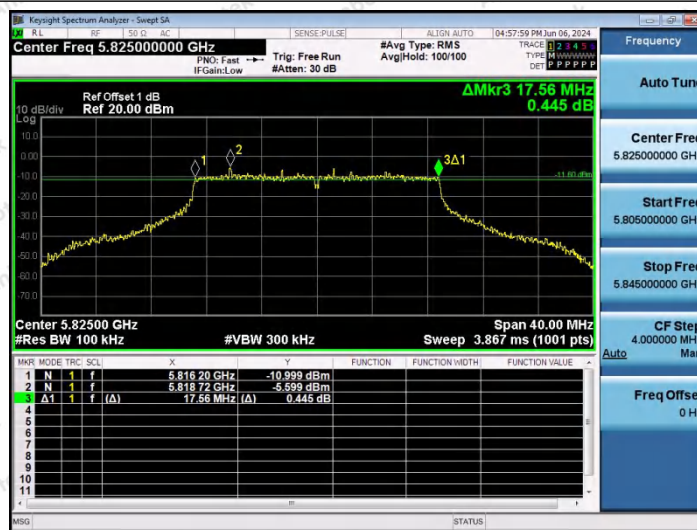

Hotline 400-003-0500
 www.anbotek.com.cn

11N20SISO-Ant1-5745-PASS

11N20SISO-Ant1-5785-PASS

11N20SISO-Ant1-5825-PASS

Shenzhen Anbotek Compliance Laboratory Limited

Address: 1/F., Building D, Sogood Science and Technology Park, Sanwei Community, Hangcheng Street, Bao'an District, Shenzhen, Guangdong, China.
Tel: (86) 0755-26066440 Fax: (86) 0755-26014772 Email: service@anbotek.com