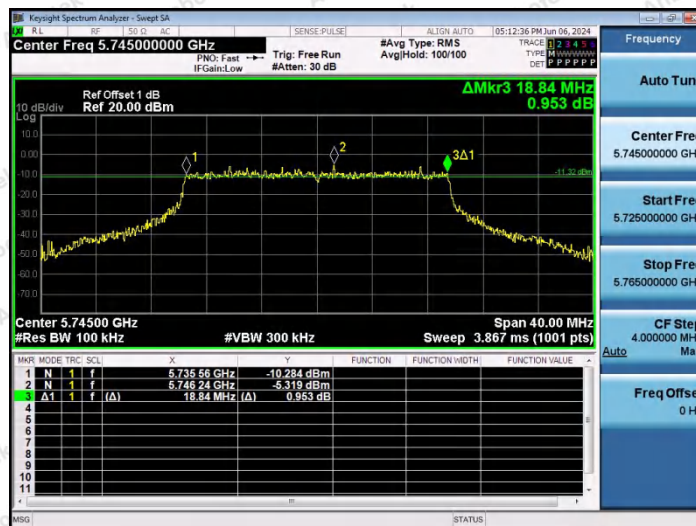

11AX20SISO-Ant1-5745-PASS