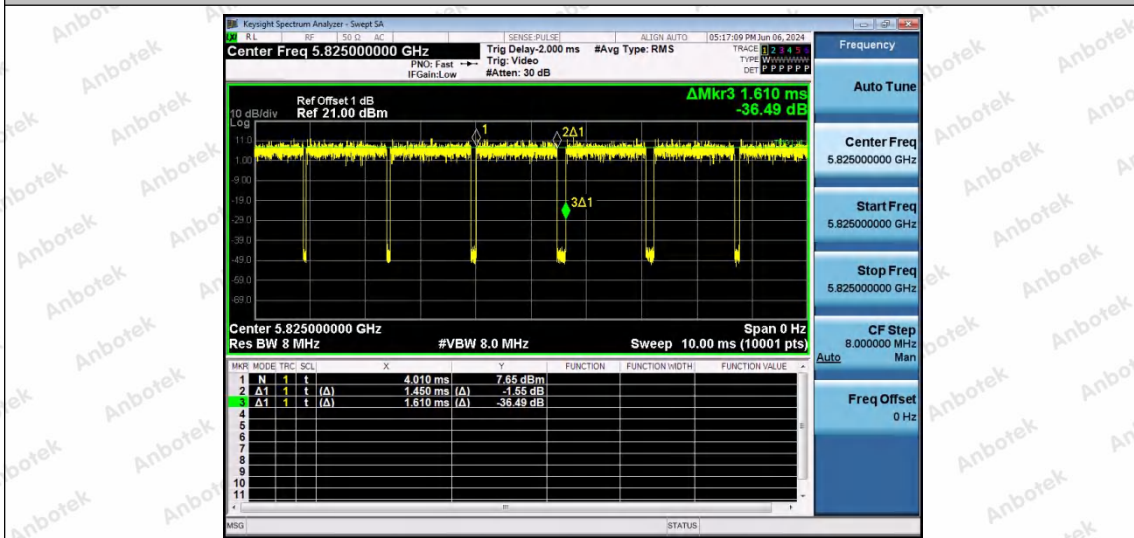

Hotline 400-003-0500
 www.anbotek.com.cn

NTNV-11AX20SISO-Ant1-5745

NTNV-11AX20SISO-Ant1-5785

NTNV-11AX20SISO-Ant1-5825

Shenzhen Anbotek Compliance Laboratory Limited

Address: 1/F., Building D, Sogood Science and Technology Park, Sanwei Community, Hangcheng Street, Bao'an District, Shenzhen, Guangdong, China.
 Tel: (86) 0755-26066440 Fax: (86) 0755-26014772 Email: service@anbotek.com