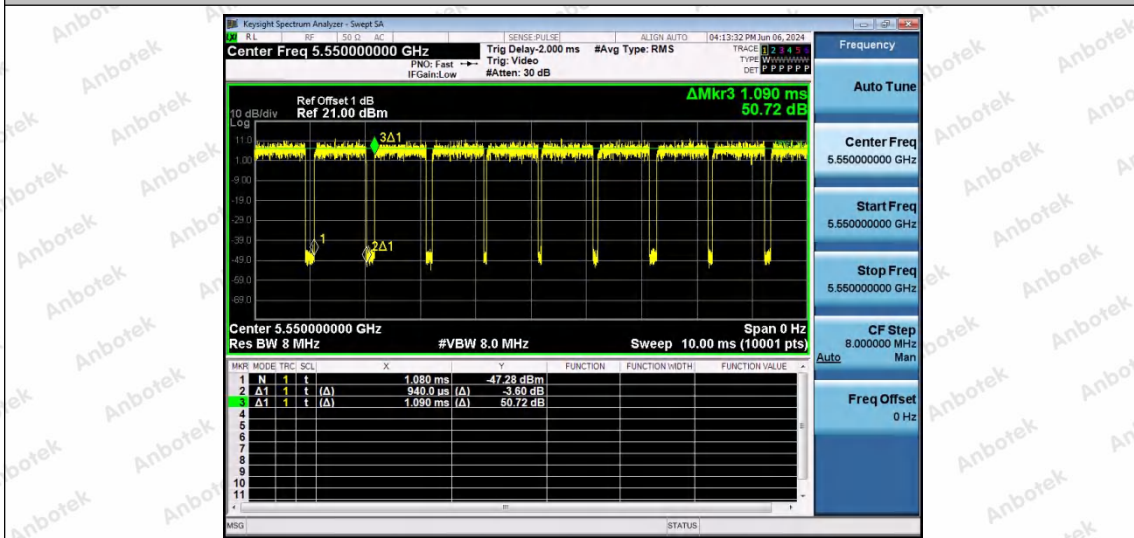

Hotline 400-003-0500
 www.anbotek.com.cn

NTNV-11N40SISO-Ant1-5310

NTNV-11N40SISO-Ant1-5510

NTNV-11N40SISO-Ant1-5550

Shenzhen Anbotek Compliance Laboratory Limited

Address: 1/F., Building D, Sogood Science and Technology Park, Sanwei Community, Hangcheng Street, Bao'an District, Shenzhen, Guangdong, China.
Tel: (86) 0755-26066440 Fax: (86) 0755-26014772 Email: service@anbotek.com