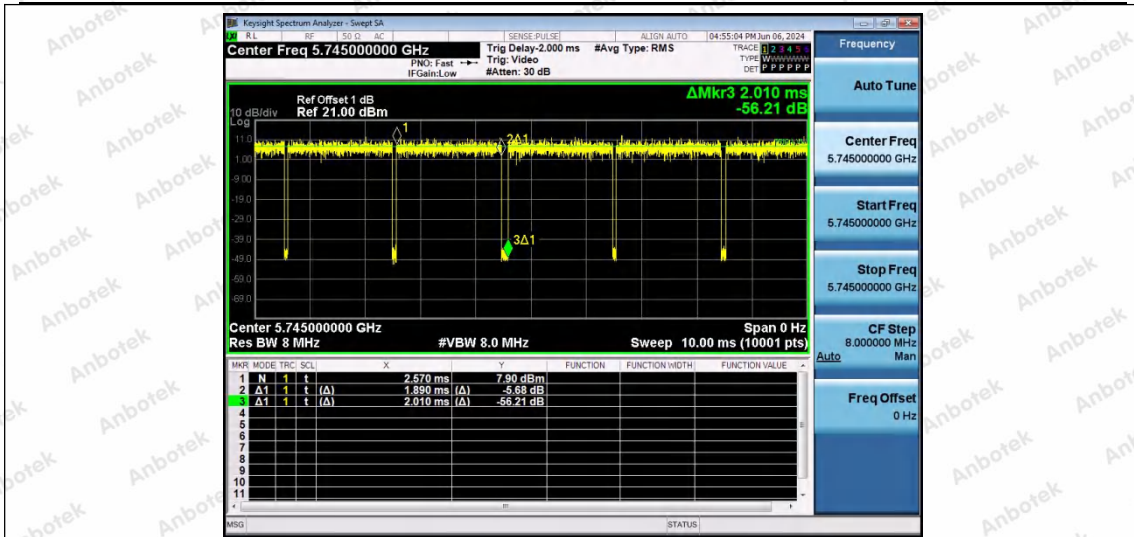

NTNV-11N20SISO-Ant1-5745