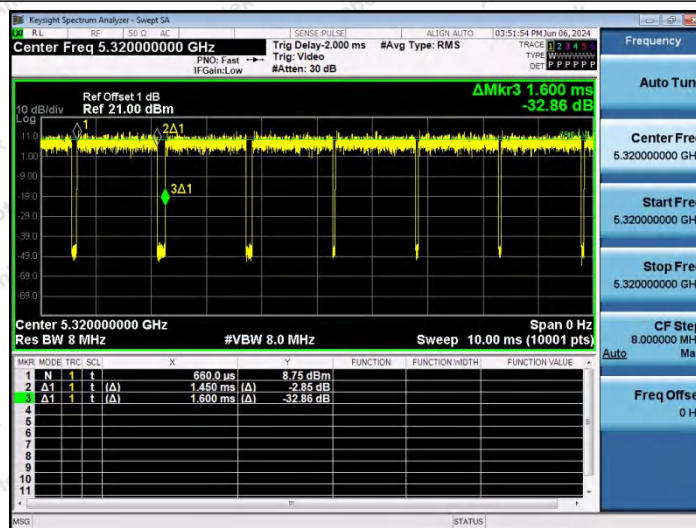

Hotline 400-003-0500
 www.anbotek.com.cn

NTNV-11AX20SISO-Ant1-5260

NTNV-11AX20SISO-Ant1-5300

NTNV-11AX20SISO-Ant1-5320

Shenzhen Anbotek Compliance Laboratory Limited

Address: 1/F., Building D, Sogood Science and Technology Park, Sanwei Community, Hangcheng Street, Bao'an District, Shenzhen, Guangdong, China.
 Tel: (86) 0755-26066440 Fax: (86) 0755-26014772 Email: service@anbotek.com