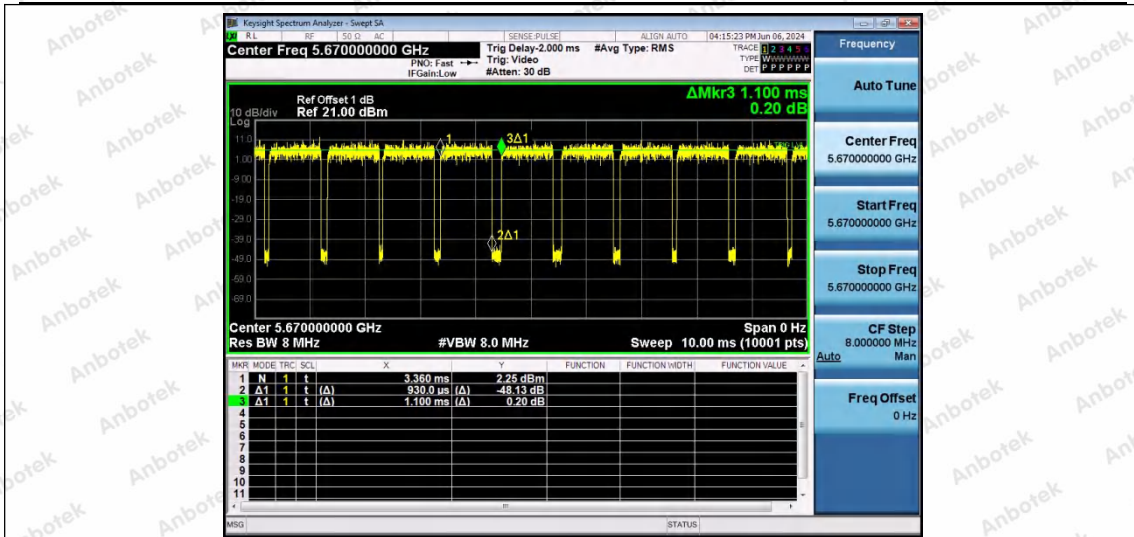

NTNV-11N40SISO-Ant1-5670