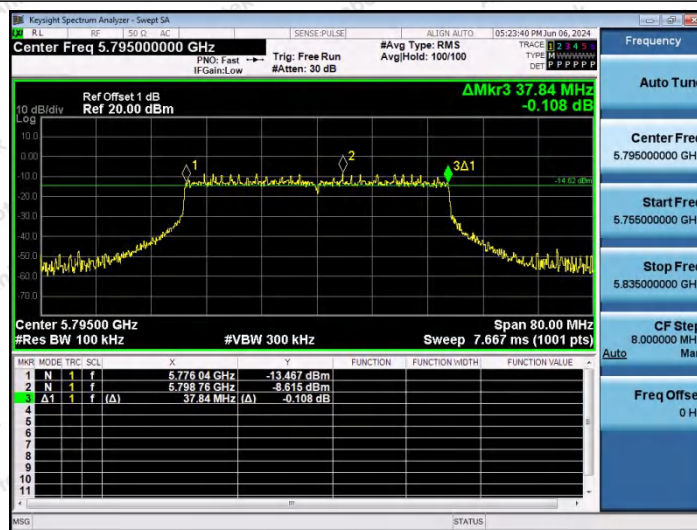

11AX40ISO-Ant1-5795-PASS

Shenzhen Anbotek Compliance Laboratory Limited

Address: 1/F., Building D, Sogood Science and Technology Park, Sanwei Community, Hangcheng Street, Bao'an District, Shenzhen, Guangdong, China.
Tel: (86) 0755-26066440 Fax: (86) 0755-26014772 Email: service@anbotek.com

Hotline 400-003-0500
www.anbotek.com.cn