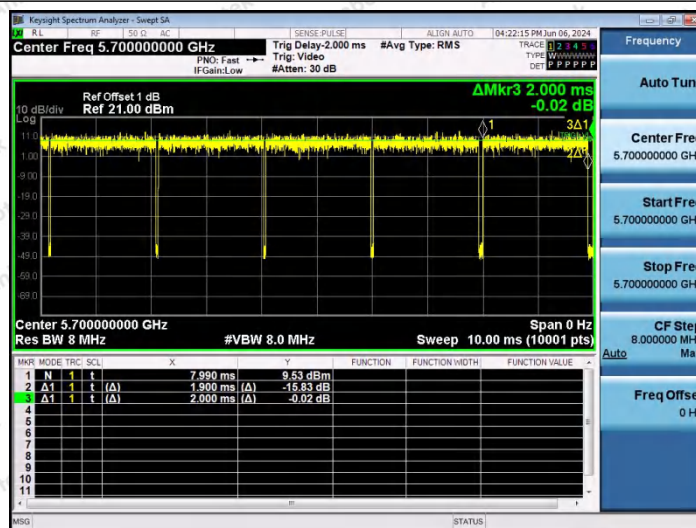

Hotline 400-003-0500
www.anbotek.com.cn

NTNV-11AC20SISO-Ant1-5500

NTNV-11AC20SISO-Ant1-5580

NTNV-11AC20SISO-Ant1-5700

Shenzhen Anbotek Compliance Laboratory Limited

Address: 1/F., Building D, Sogood Science and Technology Park, Sanwei Community, Hangcheng Street, Bao'an District, Shenzhen, Guangdong, China.
 Tel: (86) 0755-26066440 Fax: (86) 0755-26014772 Email: service@anbotek.com