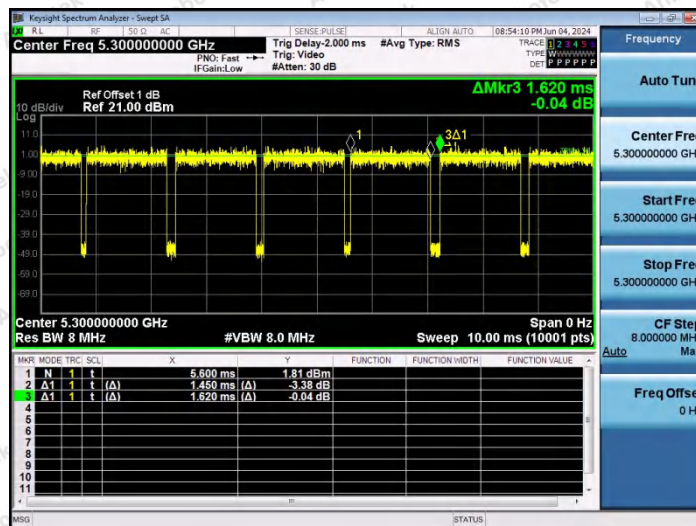

NTNV-11AX20SISO-Ant1-5300