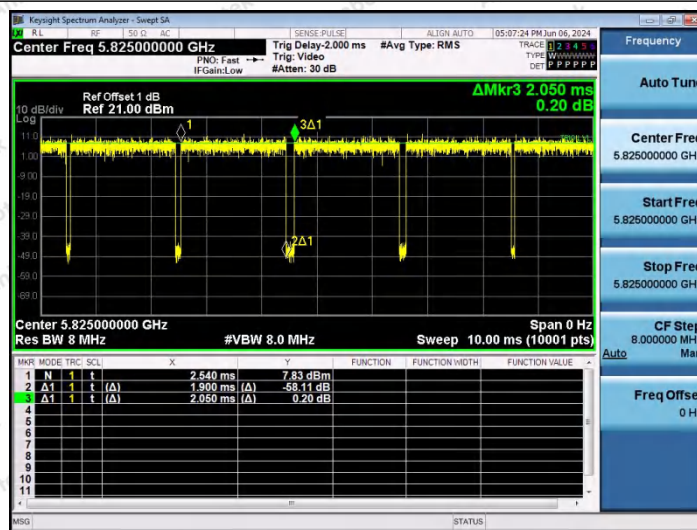

Hotline 400-003-0500
 www.anbotek.com.cn

NTNV-11AC20SISO-Ant1-5745

NTNV-11AC20SISO-Ant1-5785

NTNV-11AC20SISO-Ant1-5825

Shenzhen Anbotek Compliance Laboratory Limited

Address: 1/F., Building D, Sogood Science and Technology Park, Sanwei Community, Hangcheng Street, Bao'an District, Shenzhen, Guangdong, China.
 Tel: (86) 0755-26066440 Fax: (86) 0755-26014772 Email: service@anbotek.com