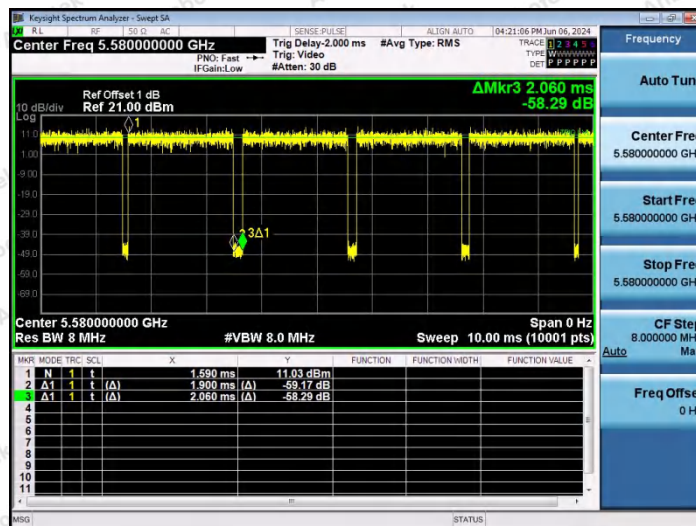

NTNV-11AC20SISO-Ant1-5580