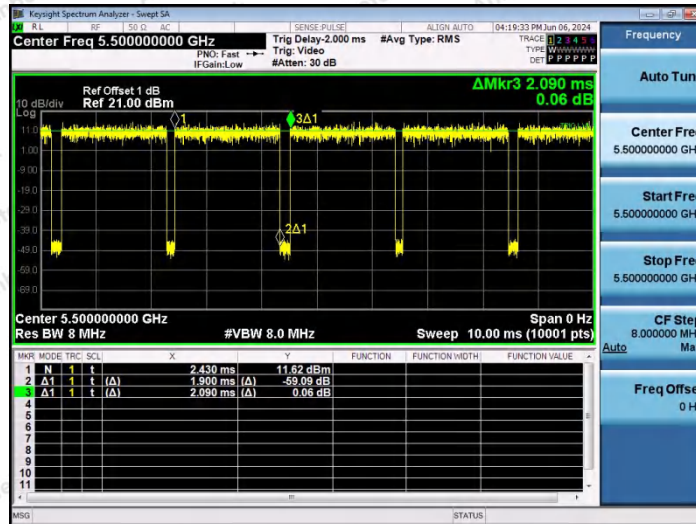

NTNV-11AC20SISO-Ant1-5500