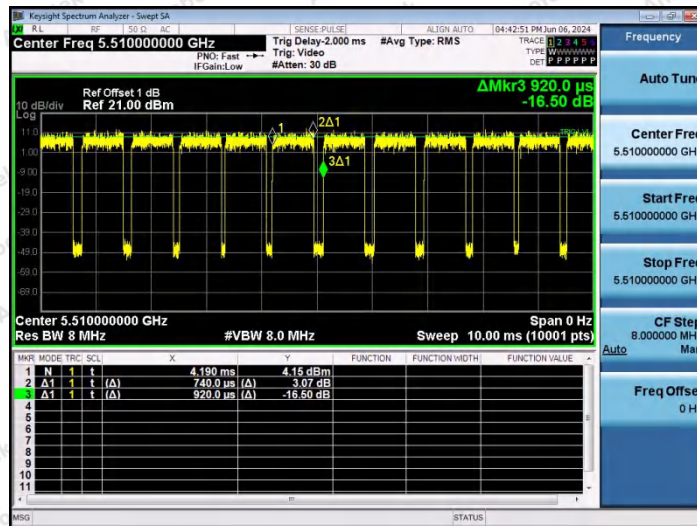

NTNV-11AX40SISO-Ant1-5510