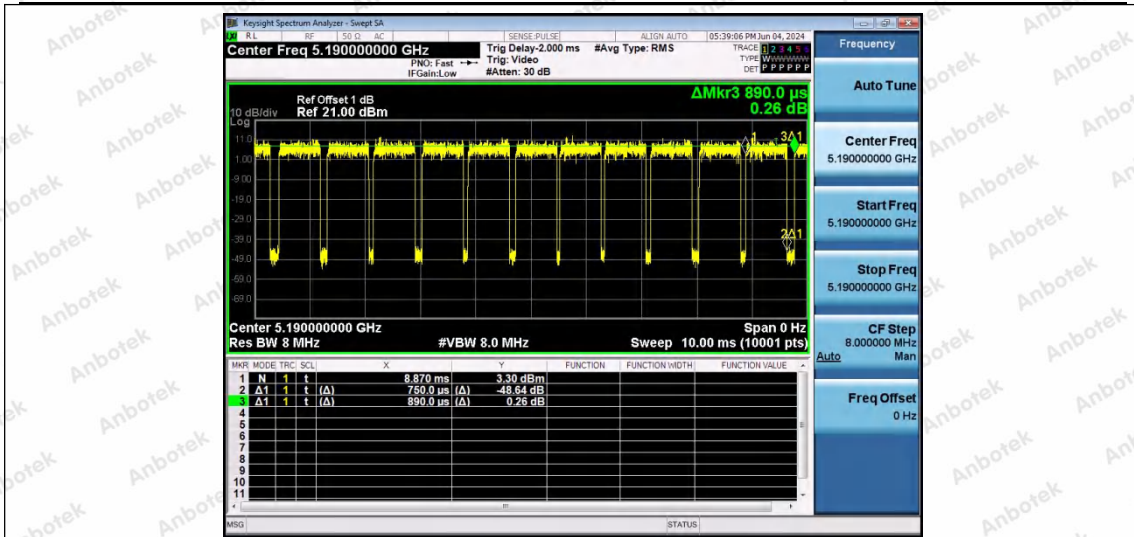

NTNV-11AX40SISO-Ant1-5190