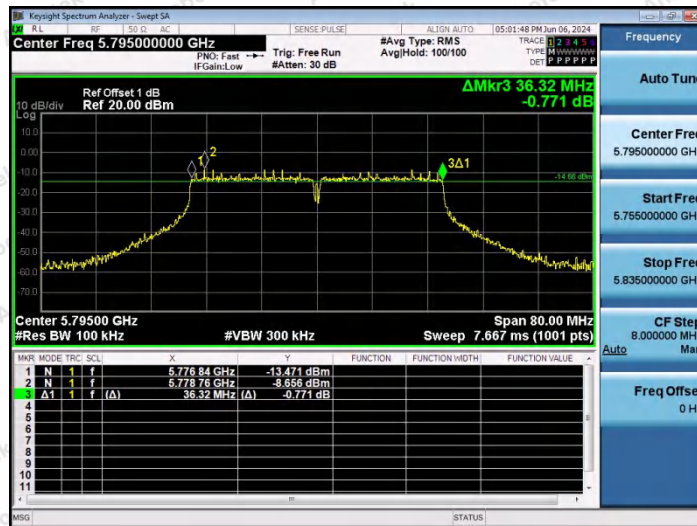

11N40SISO-Ant1-5795-PASS