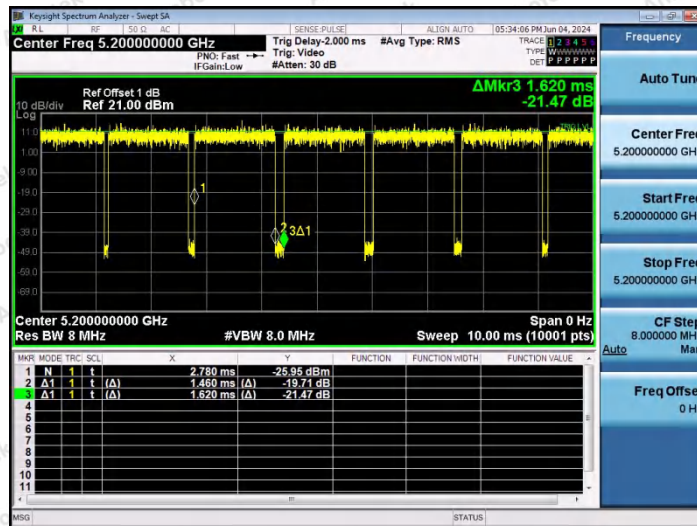

NTNV-11AX20SISO-Ant1-5200