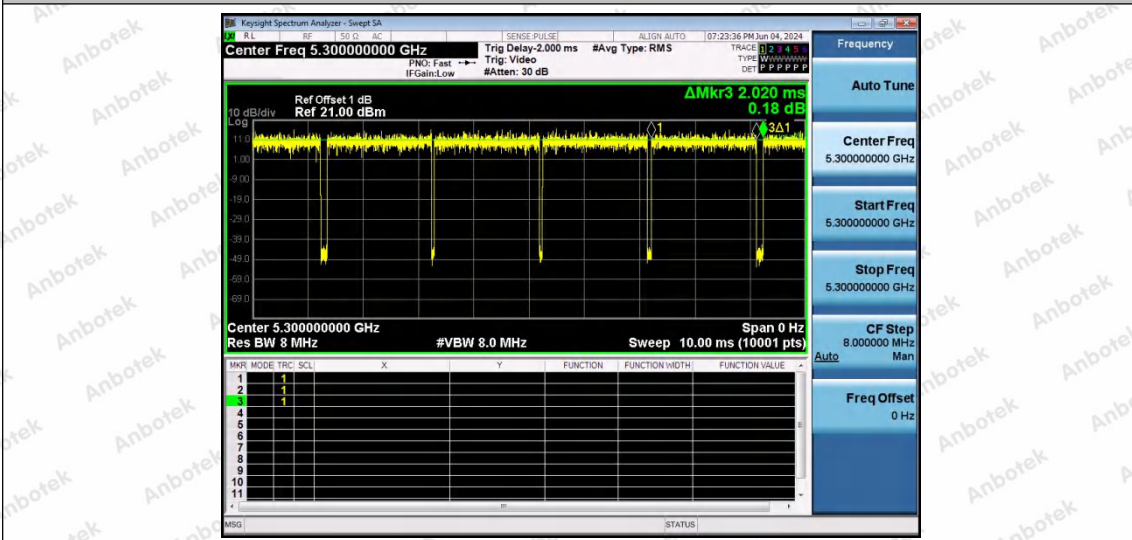

NTNV-11N20SISO-Ant1-5300