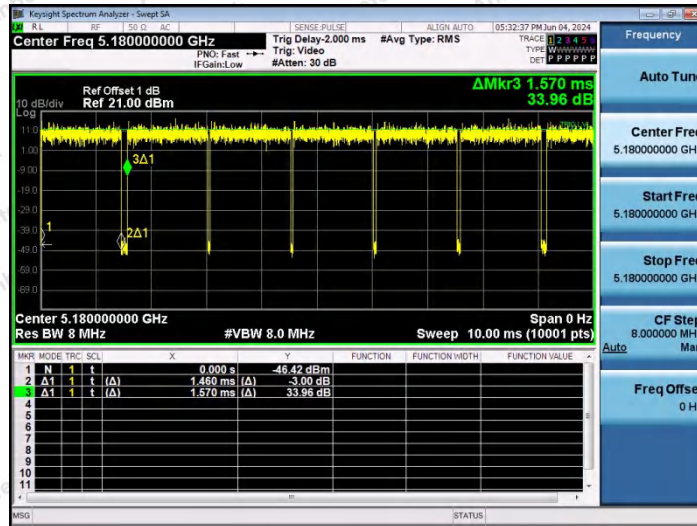

NTNV-11AX20SISO-Ant1-5180