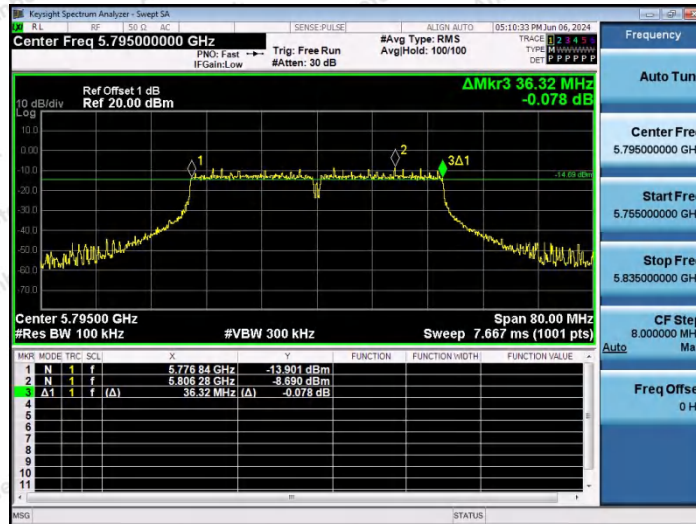

11AC40SISO-Ant1-5795-PASS