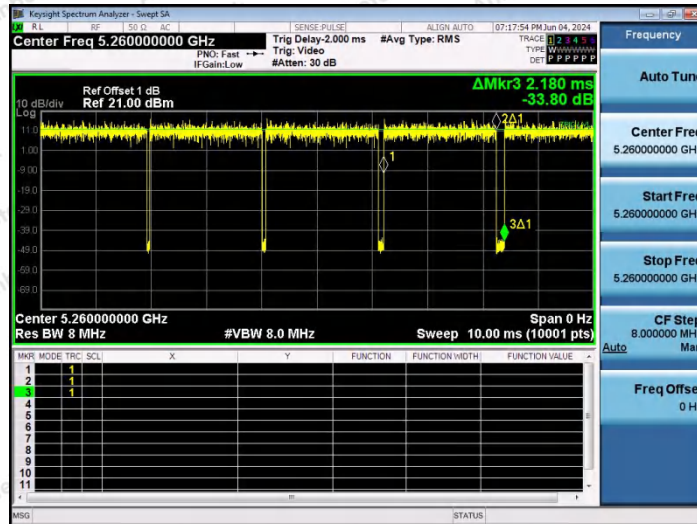

NTNV-11A-Ant1-5260