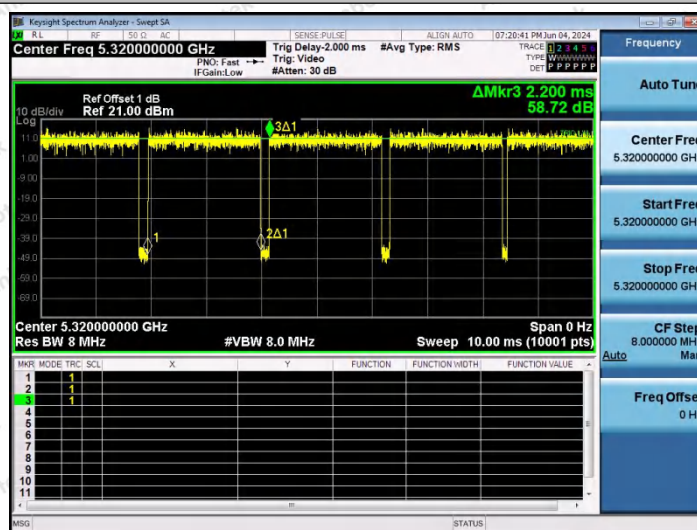

Hotline 400-003-0500
 www.anbotek.com.cn

NTNV-11A-Ant1-5260

NTNV-11A-Ant1-5300

NTNV-11A-Ant1-5320

Shenzhen Anbotek Compliance Laboratory Limited

Address: 1/F., Building D, Sogood Science and Technology Park, Sanwei Community, Hangcheng Street, Bao'an District, Shenzhen, Guangdong, China.
 Tel: (86) 0755-26066440 Fax: (86) 0755-26014772 Email: service@anbotek.com