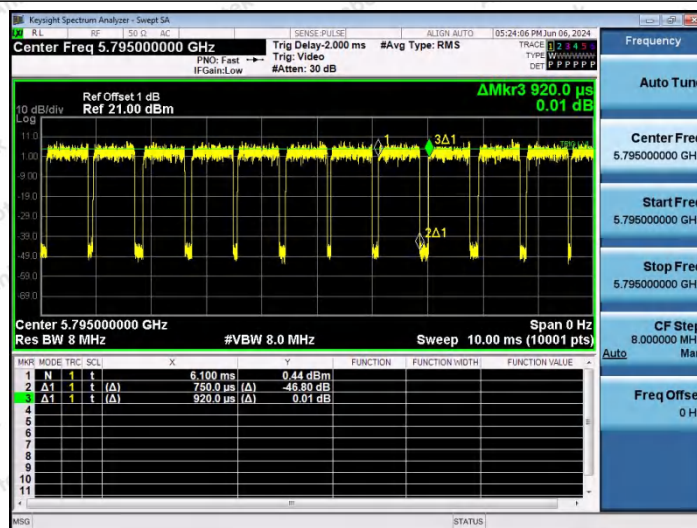

Hotline 400-003-0500
www.anbotek.com.cn

NTNV-11AX40SISO-Ant1-5670

NTNV-11AX40SISO-Ant1-5755

NTNV-11AX40SISO-Ant1-5795

Shenzhen Anbotek Compliance Laboratory Limited

Address: 1/F., Building D, Sogood Science and Technology Park, Sanwei Community, Hangcheng Street, Bao'an District, Shenzhen, Guangdong, China.
Tel: (86) 0755-26066440 Fax: (86) 0755-26014772 Email: service@anbotek.com