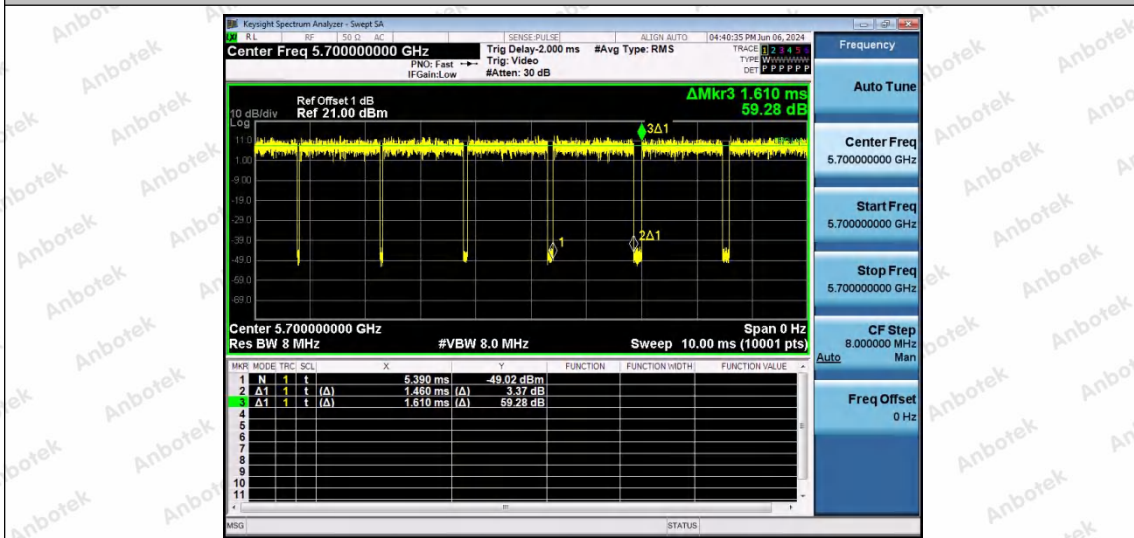

Hotline 400-003-0500
 www.anbotek.com.cn

NTNV-11AX20SISO-Ant1-5500

NTNV-11AX20SISO-Ant1-5580

NTNV-11AX20SISO-Ant1-5700

Shenzhen Anbotek Compliance Laboratory Limited

Address: 1/F., Building D, Sogood Science and Technology Park, Sanwei Community, Hangcheng Street, Bao'an District, Shenzhen, Guangdong, China.
 Tel: (86) 0755-26066440 Fax: (86) 0755-26014772 Email: service@anbotek.com