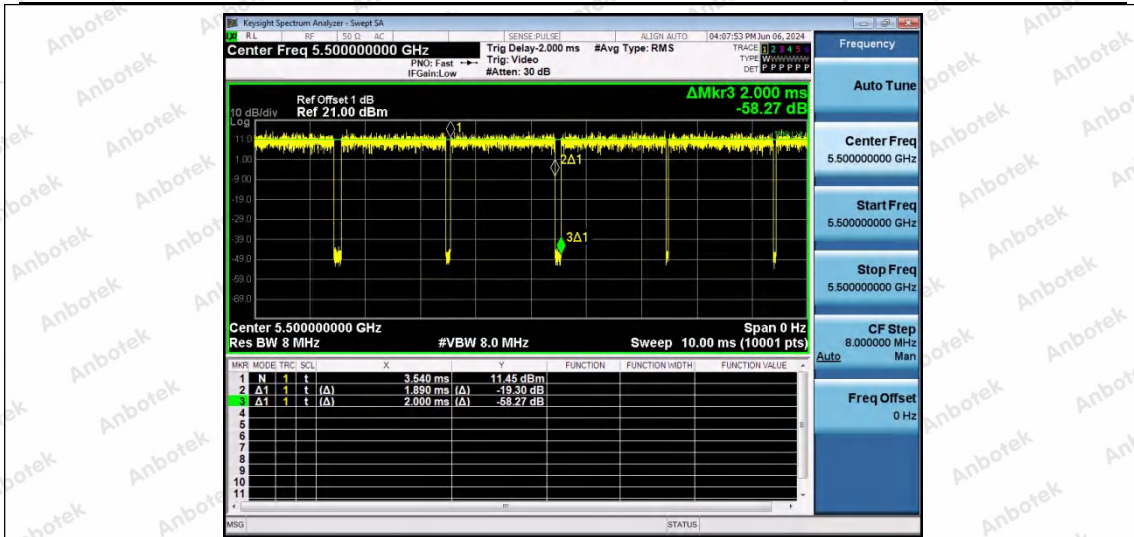

ANTV-11N20SISO-Ant1-5500