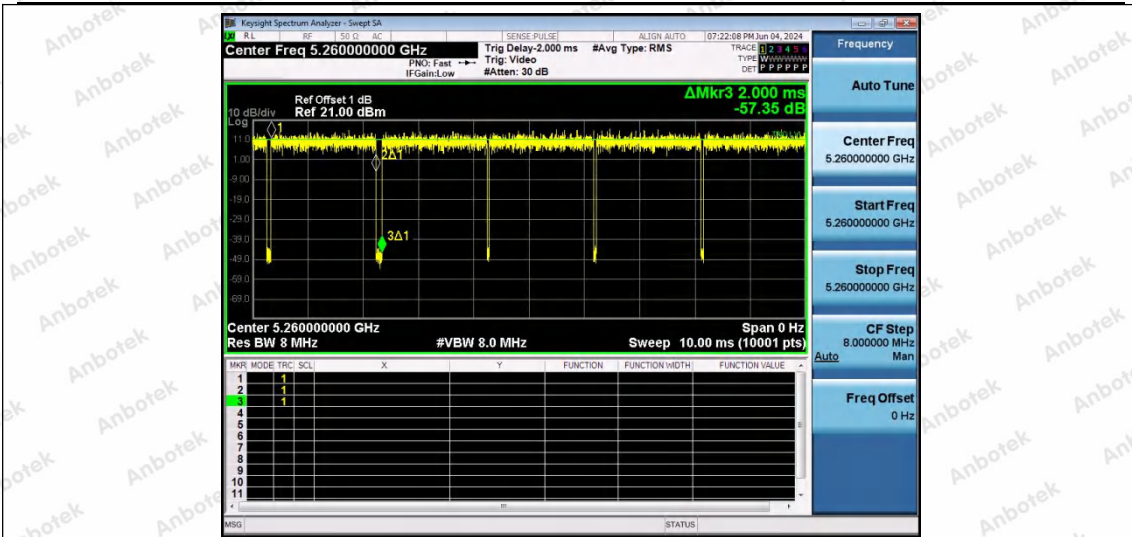

NTNV-11N20SISO-Ant1-5260