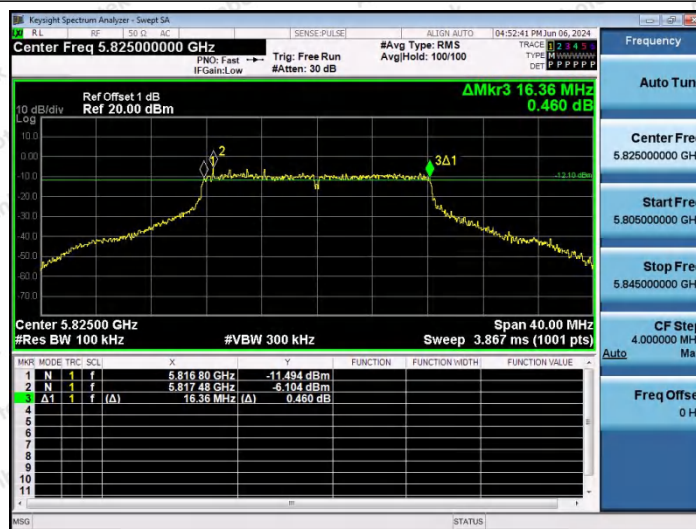

Hotline

400-003-0500

www.anbotek.com.cn

Test Graphs B4

11A-Ant1-5745-PASS

11A-Ant1-5785-PASS

11A-Ant1-5825-PASS

Shenzhen Anbotek Compliance Laboratory Limited