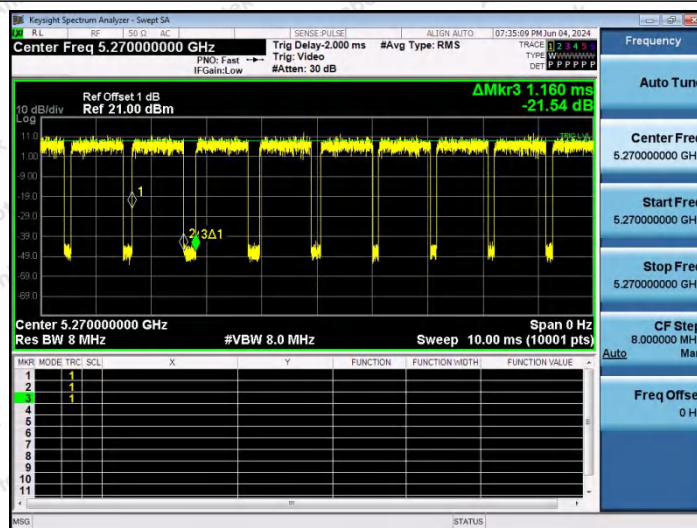

Hotline 400-003-0500
 www.anbotek.com.cn

NTNV-11AC40SISO-Ant1-5190

NTNV-11AC40SISO-Ant1-5230

NTNV-11AC40SISO-Ant1-5270

Shenzhen Anbotek Compliance Laboratory Limited

Address: 1/F., Building D, Sogood Science and Technology Park, Sanwei Community, Hangcheng Street, Bao'an District, Shenzhen, Guangdong, China.
 Tel: (86) 0755-26066440 Fax: (86) 0755-26014772 Email: service@anbotek.com