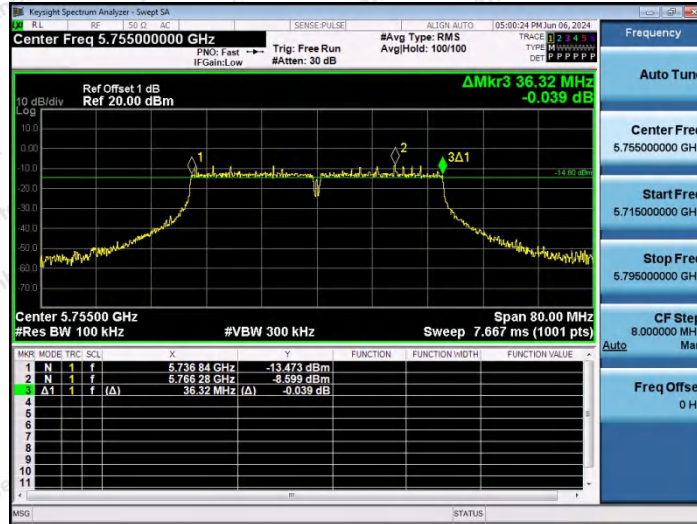

11N40SISO-Ant1-5755-PASS