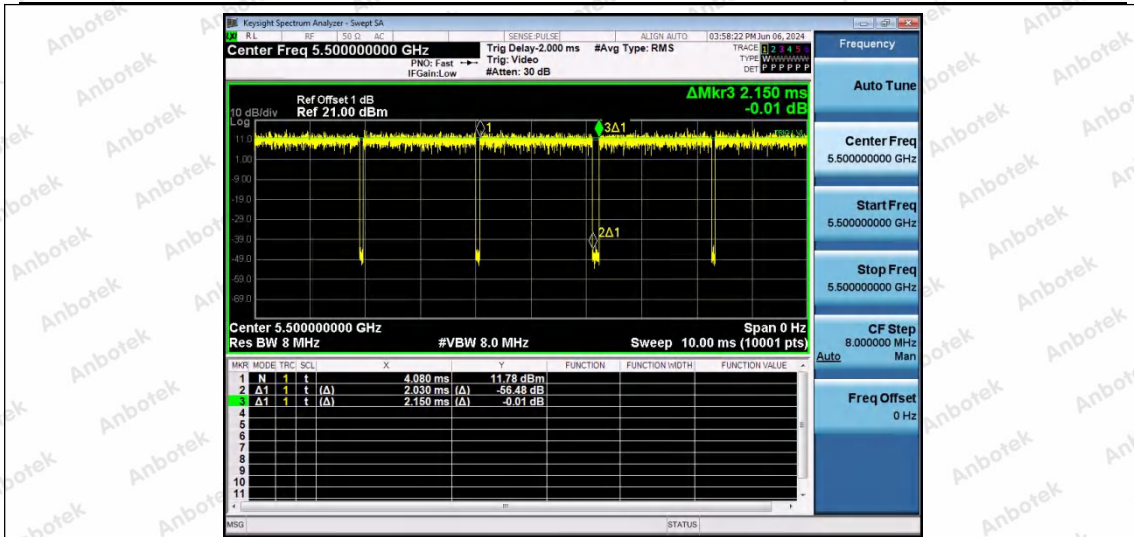

NTNV-11A-Ant1-5500