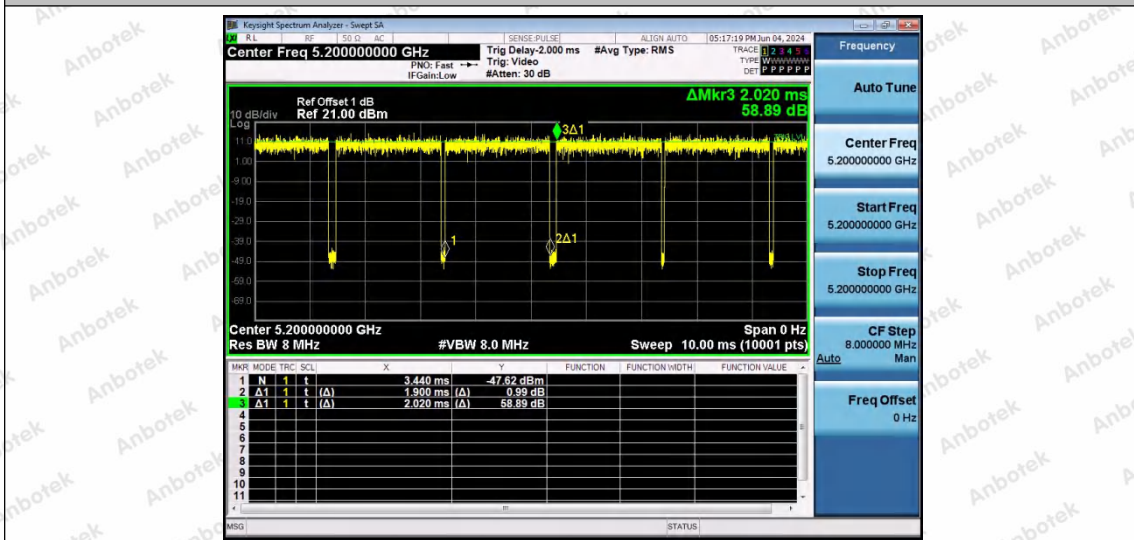

NTNV-11N20SISO-Ant1-5200