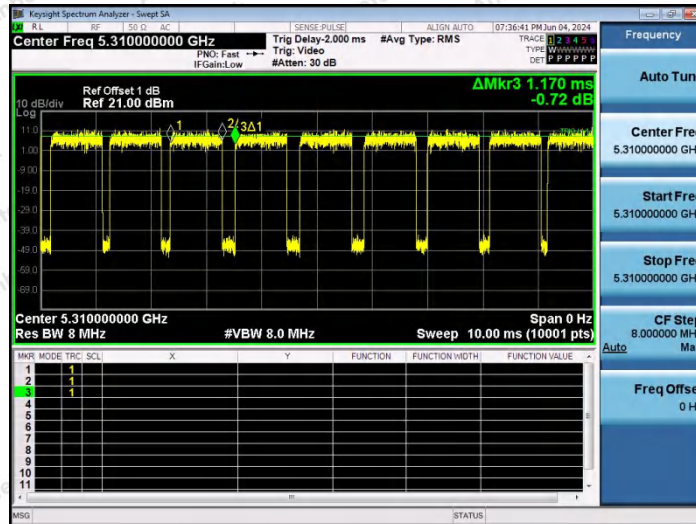

NTNV-11AC40SISO-Ant1-5310