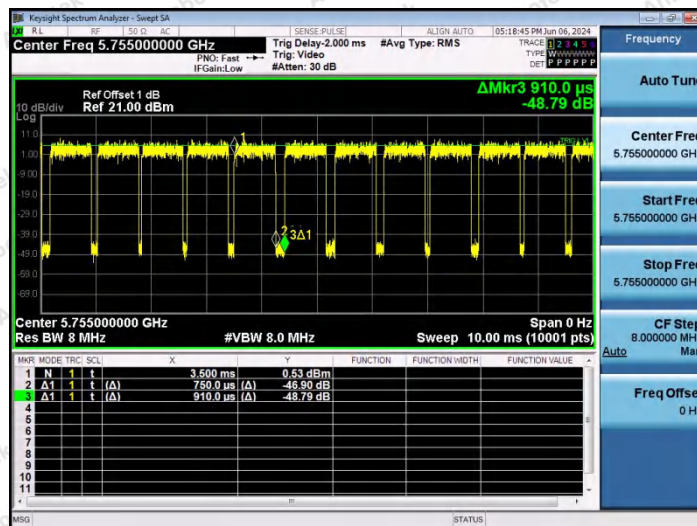

NTNV-11AX40SISO-Ant1-5755