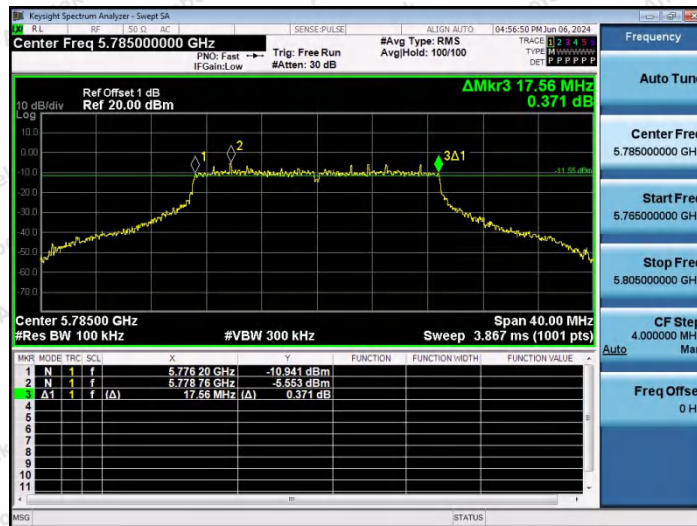

11N20SISO-Ant1-5785-PASS