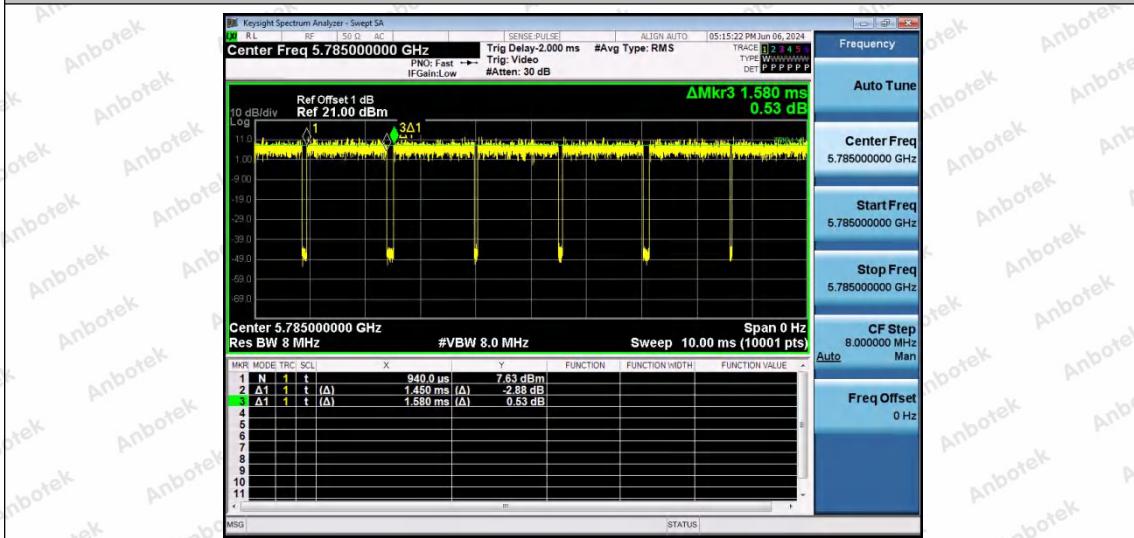

NTNV-11AX20SISO-Ant1-5785