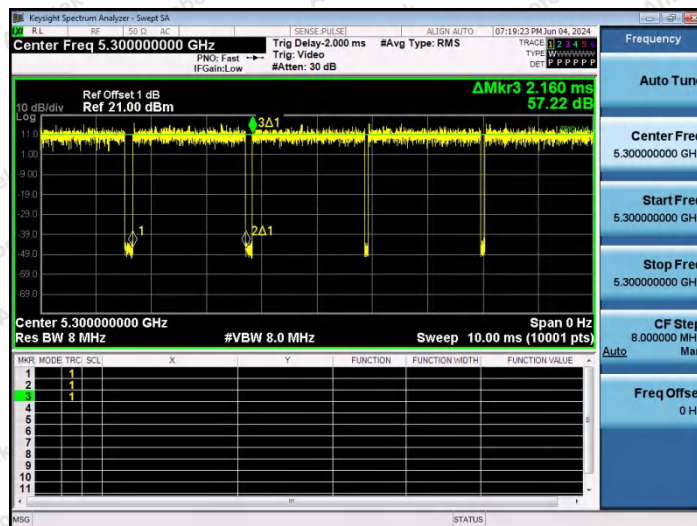

NTNV-11A-Ant1-5300