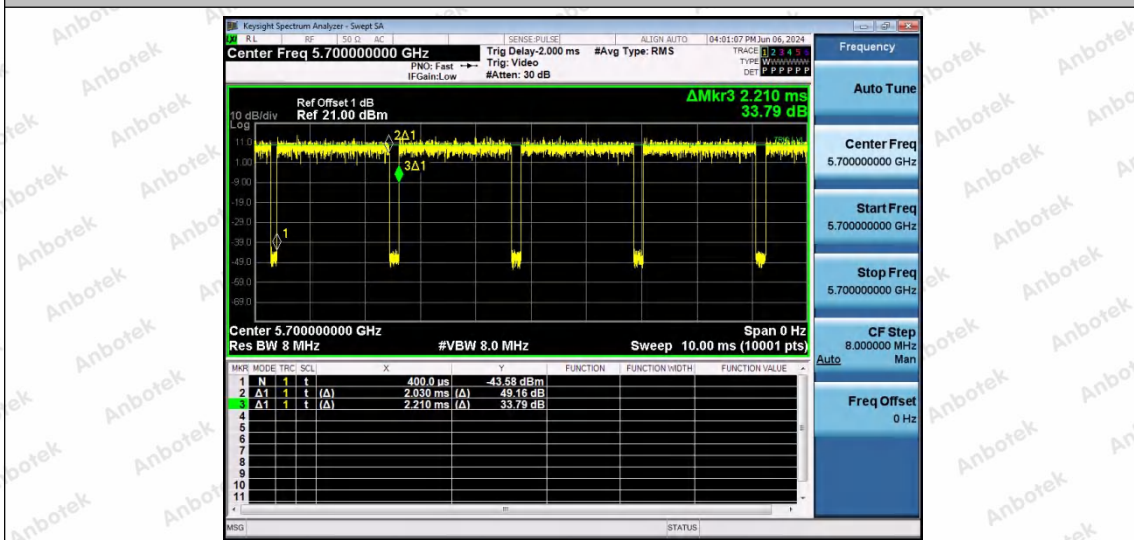

Hotline
 400-003-0500
 www.anbotek.com.cn

NTNV-11A-Ant1-5500

NTNV-11A-Ant1-5580

NTNV-11A-Ant1-5700

Shenzhen Anbotek Compliance Laboratory Limited

Address: 1/F., Building D, Sogood Science and Technology Park, Sanwei Community, Hangcheng Street, Bao'an District, Shenzhen, Guangdong, China.
 Tel: (86) 0755-26066440 Fax: (86) 0755-26014772 Email: service@anbotek.com