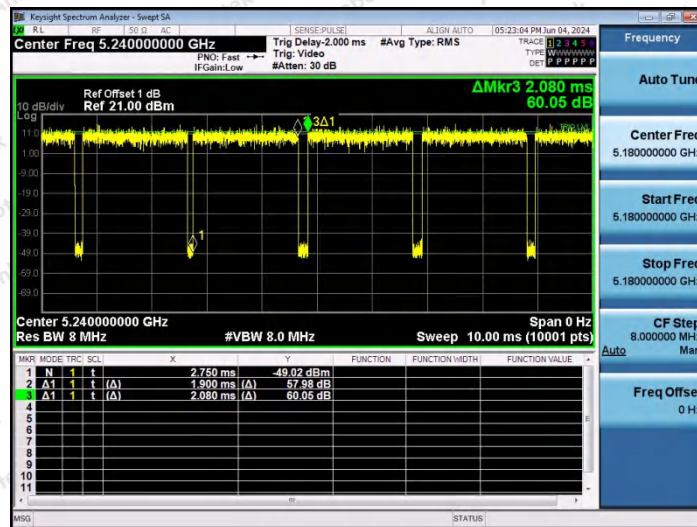

Hotline 400-003-0500
 www.anbotek.com.cn

NTNV-11AX20SISO-Ant1-5180

NTNV-11AX20SISO-Ant1-5200

NTNV-11AX20SISO-Ant1-5240

Shenzhen Anbotek Compliance Laboratory Limited

Address: 1/F., Building D, Sogood Science and Technology Park, Sanwei Community, Hangcheng Street, Bao'an District, Shenzhen, Guangdong, China.
 Tel: (86) 0755-26066440 Fax: (86) 0755-26014772 Email: service@anbotek.com