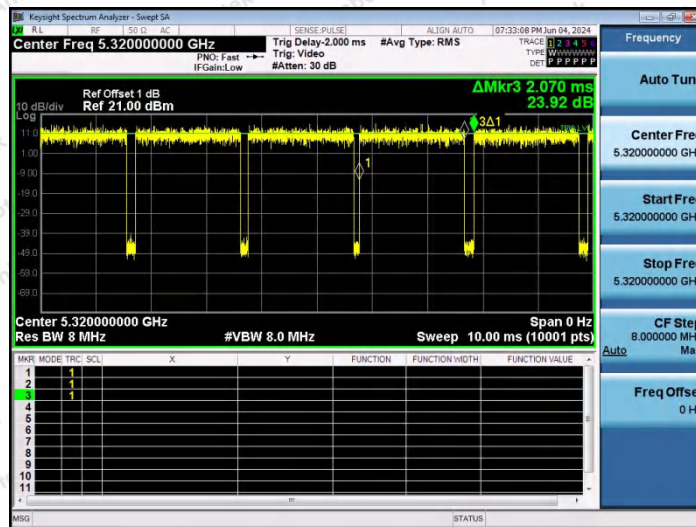

Hotline 400-003-0500
 www.anbotek.com.cn

NTNV-11AC20SISO-Ant1-5260

NTNV-11AC20SISO-Ant1-5300

NTNV-11AC20SISO-Ant1-5320

Shenzhen Anbotek Compliance Laboratory Limited

Address: 1/F., Building D, Sogood Science and Technology Park, Sanwei Community, Hangcheng Street, Bao'an District, Shenzhen, Guangdong, China.
Tel: (86) 0755-26066440 Fax: (86) 0755-26014772 Email: service@anbotek.com