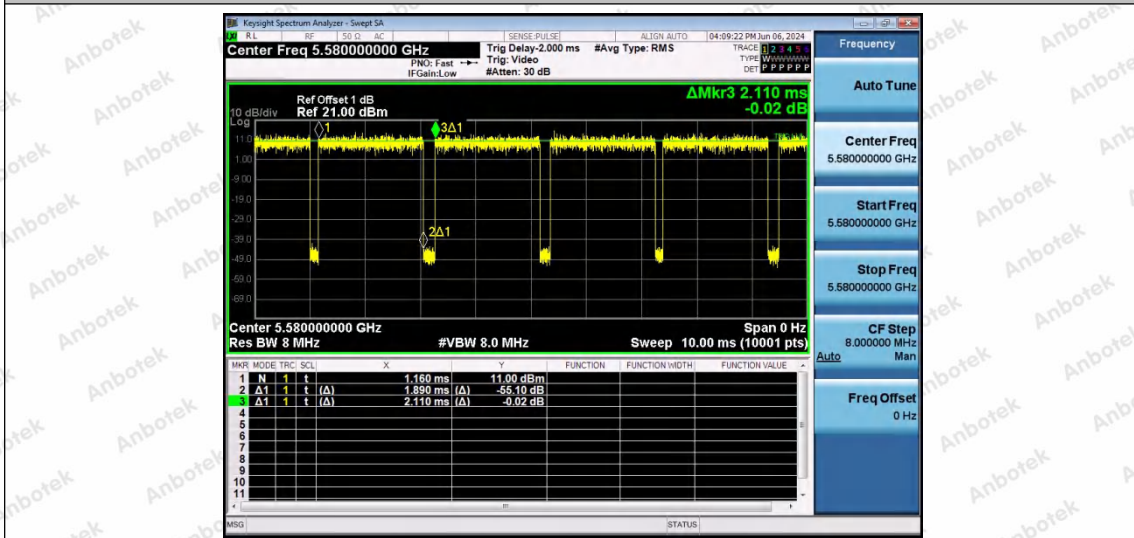

ANTV-11N20SISO-Ant1-5580