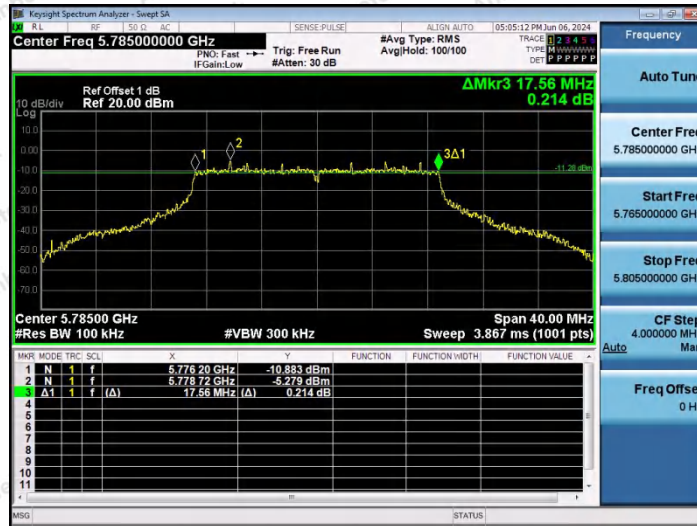

11AC20SISO-Ant1-5785-PASS