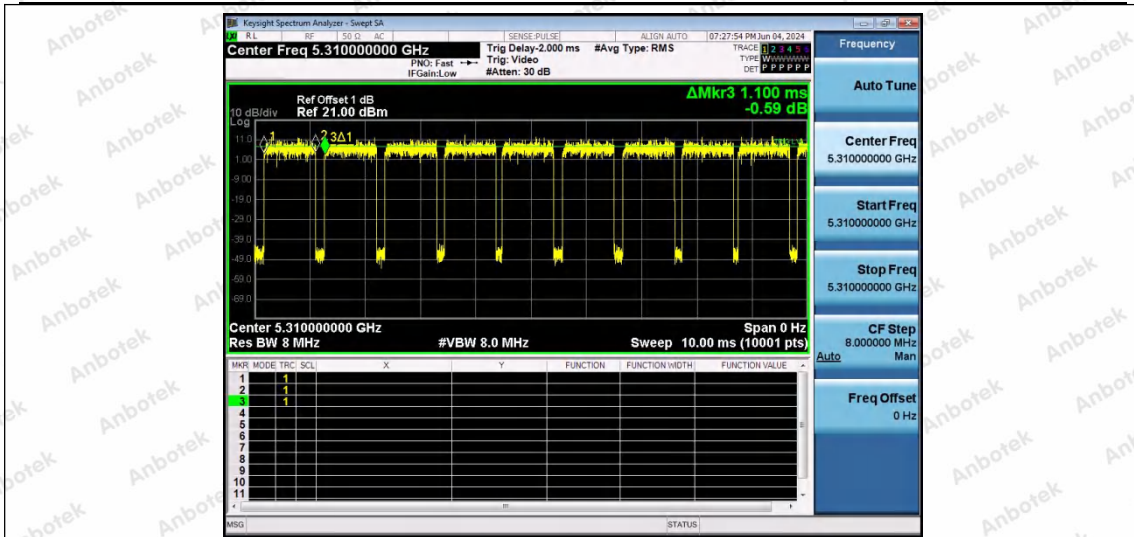

NTNV-11N40SISO-Ant1-5310