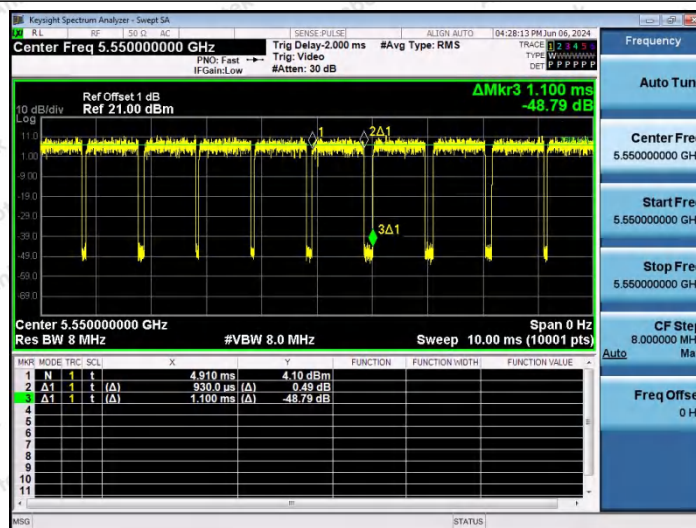

Hotline 400-003-0500
 www.anbotek.com.cn

NTNV-11AC40SISO-Ant1-5310

NTNV-11AC40SISO-Ant1-5510

NTNV-11AC40SISO-Ant1-5550

Shenzhen Anbotek Compliance Laboratory Limited

Address: 1/F., Building D, Sogood Science and Technology Park, Sanwei Community, Hangcheng Street, Bao'an District, Shenzhen, Guangdong, China.
Tel: (86) 0755-26066440 Fax: (86) 0755-26014772 Email: service@anbotek.com