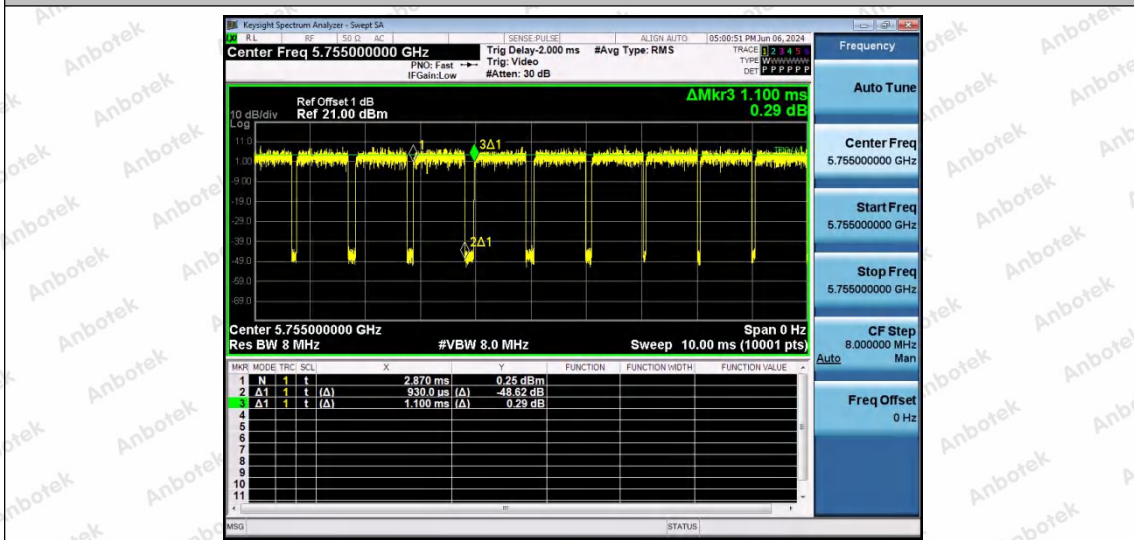

NTNV-11N40SISO-Ant1-5755