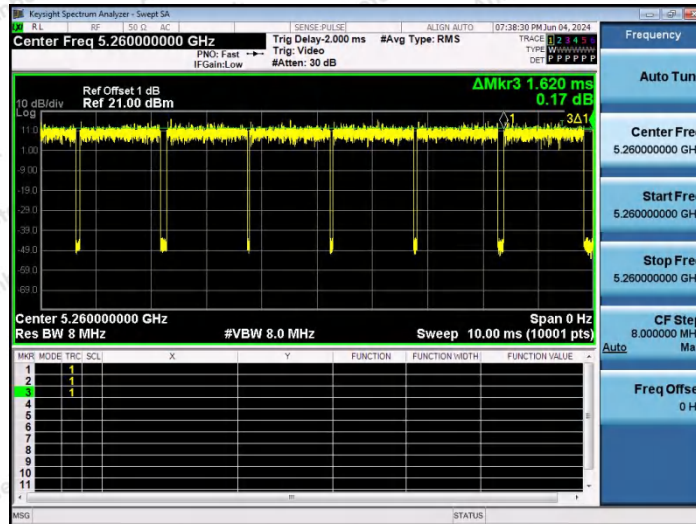

NTNV-11AX20SISO-Ant1-5260