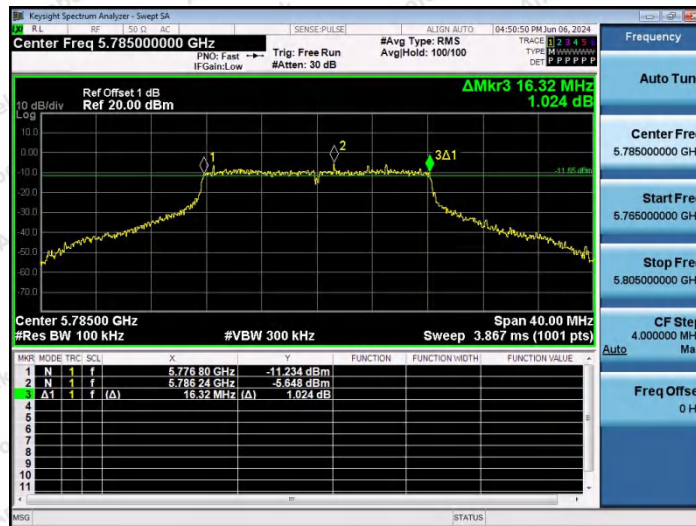

Hotline

400-003-0500

www.anbotek.com.cn

Test Graphs B4

11A-Ant1-5745-PASS

11A-Ant1-5785-PASS

11A-Ant1-5825-PASS

Shenzhen Anbotek Compliance Laboratory Limited