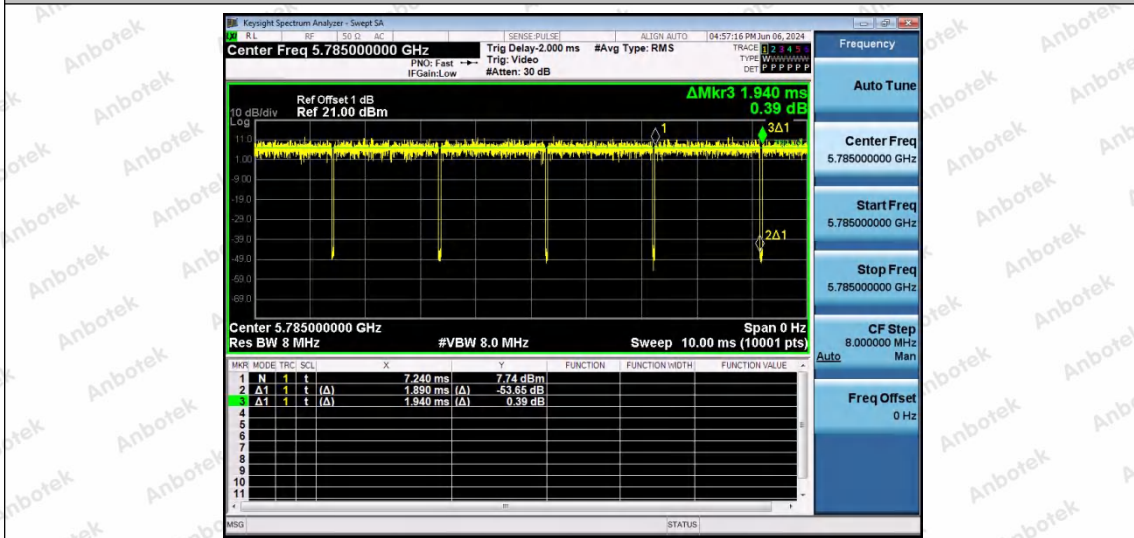

NTNV-11N20SISO-Ant1-5785