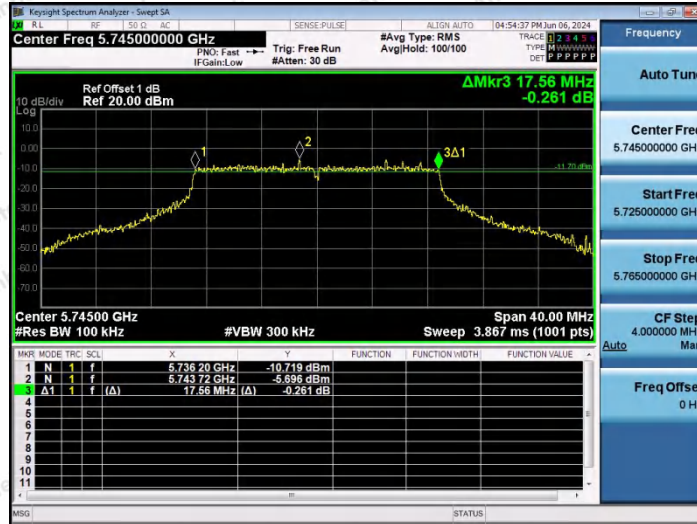

11N20SISO-Ant1-5745-PASS