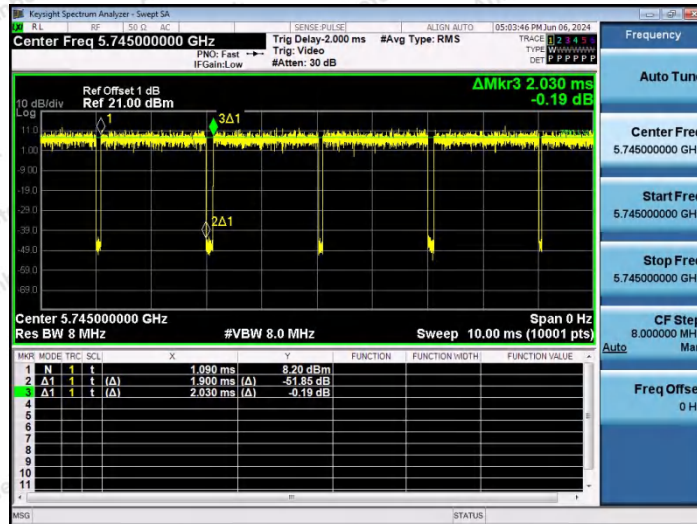

NTNV-11AC20SISO-Ant1-5745