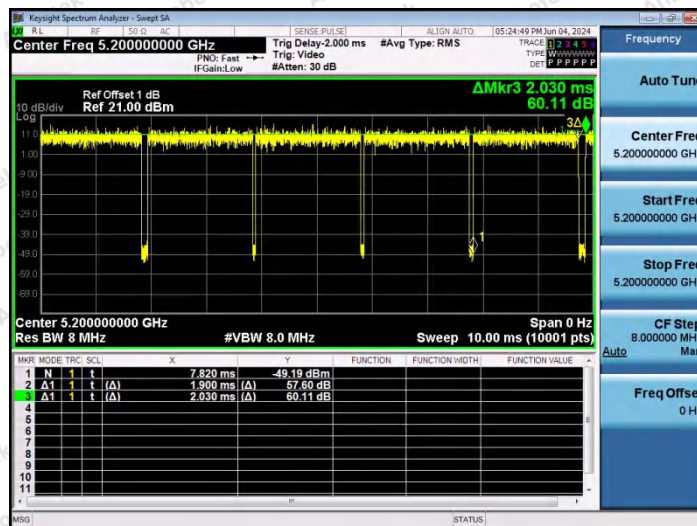

NTNV-11AC20SISO-Ant1-5200