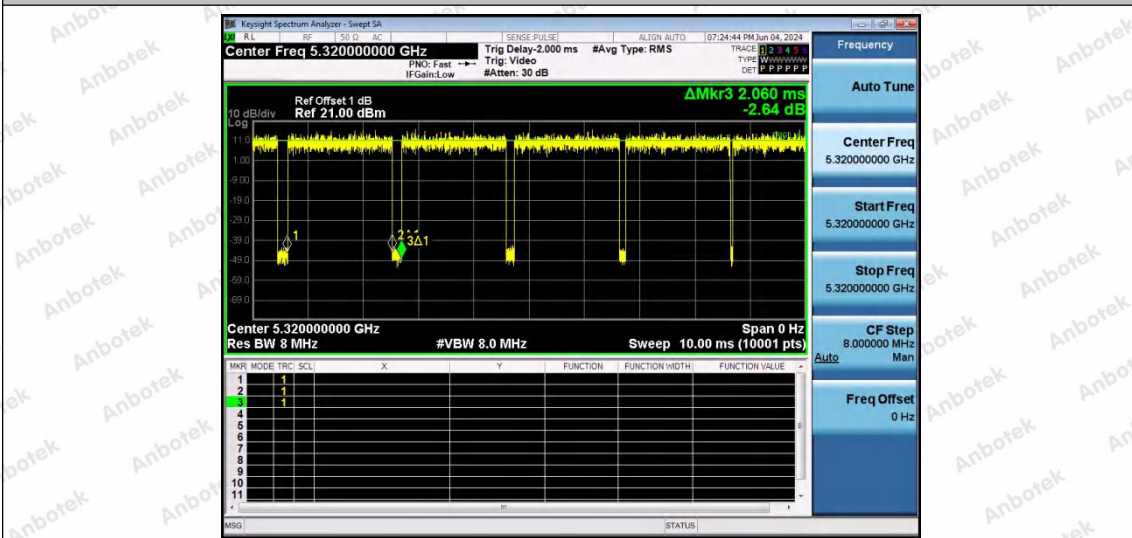

Hotline 400-003-0500
 www.anbotek.com.cn

NTNV-11N20SISO-Ant1-5260

NTNV-11N20SISO-Ant1-5300

NTNV-11N20SISO-Ant1-5320

Shenzhen Anbotek Compliance Laboratory Limited

Address: 1/F., Building D, Sogood Science and Technology Park, Sanwei Community, Hangcheng Street, Bao'an District, Shenzhen, Guangdong, China.
Tel: (86) 0755-26066440 Fax: (86) 0755-26014772 Email: service@anbotek.com