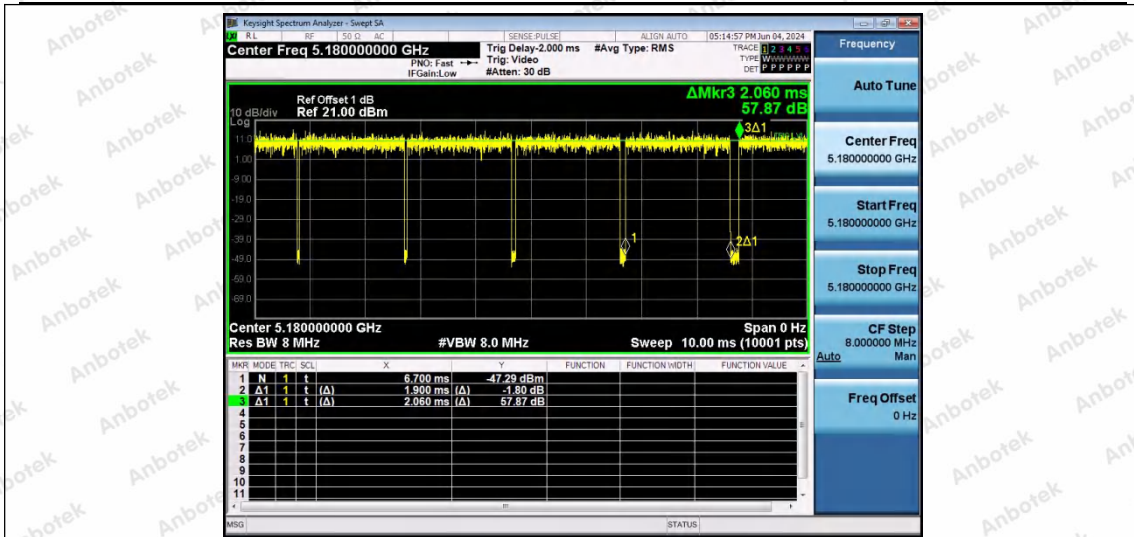

NTNV-11N20SISO-Ant1-5180