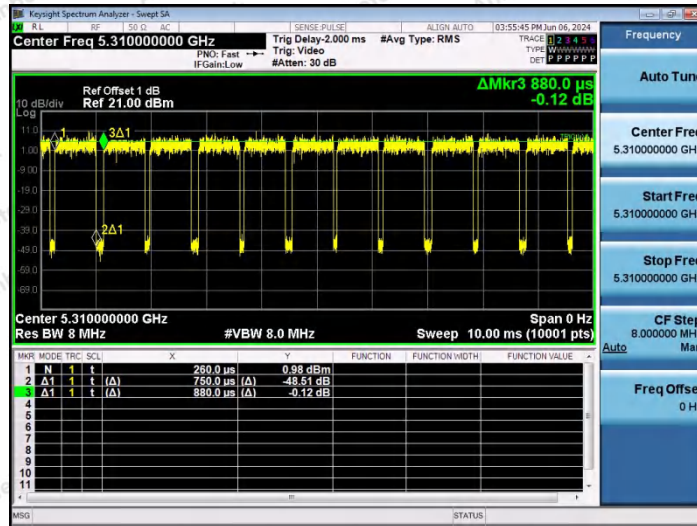

NTNV-11AX40SISO-Ant1-5310