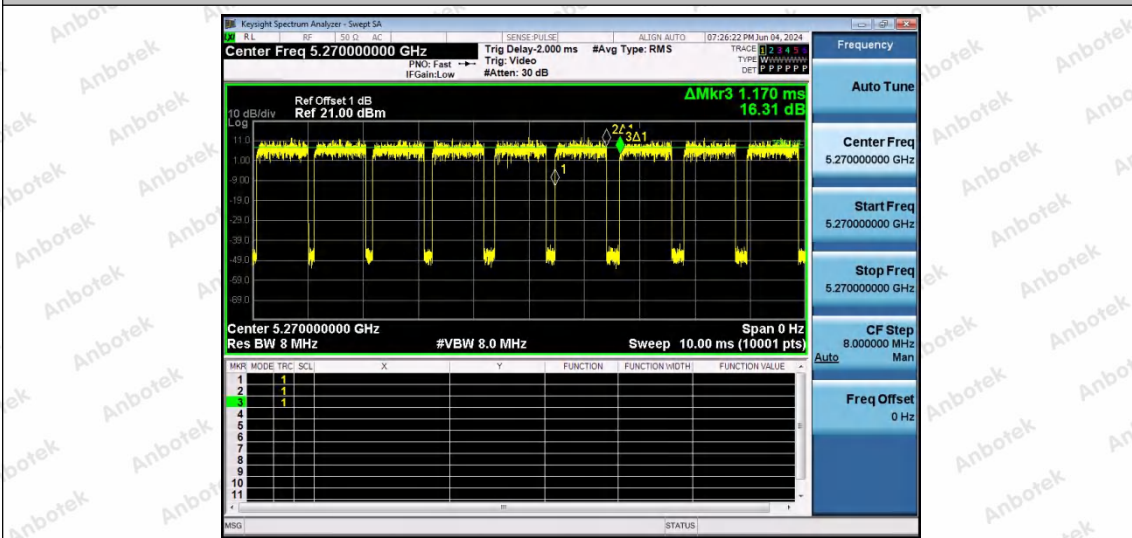

Hotline 400-003-0500
 www.anbotek.com.cn

NTNV-11N40SISO-Ant1-5190

NTNV-11N40SISO-Ant1-5230

NTNV-11N40SISO-Ant1-5270

Shenzhen Anbotek Compliance Laboratory Limited

Address: 1/F., Building D, Sogood Science and Technology Park, Sanwei Community, Hangcheng Street, Bao'an District, Shenzhen, Guangdong, China.
 Tel: (86) 0755-26066440 Fax: (86) 0755-26014772 Email: service@anbotek.com