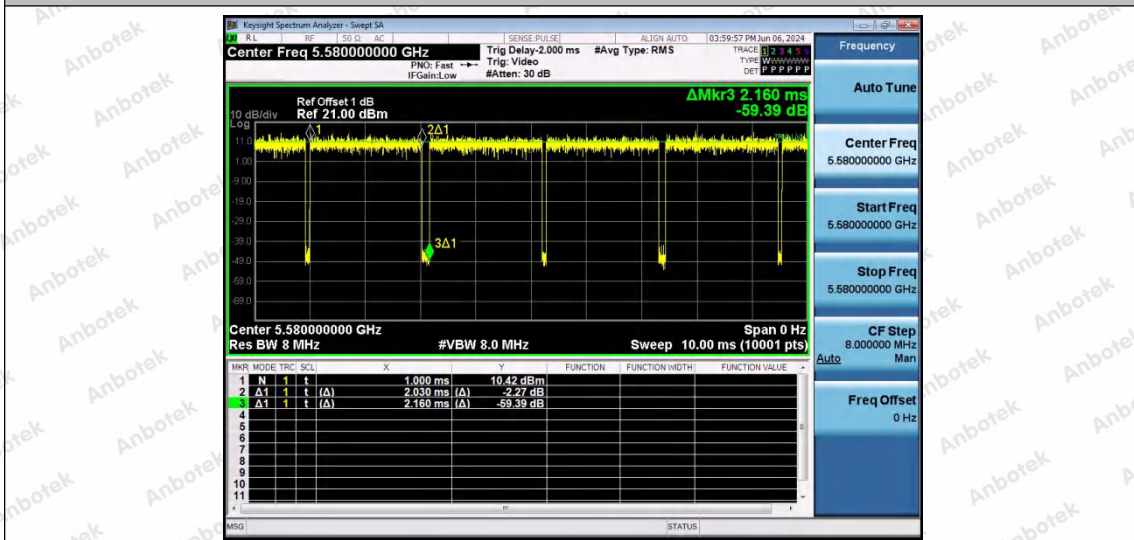

NTNV-11A-Ant1-5580