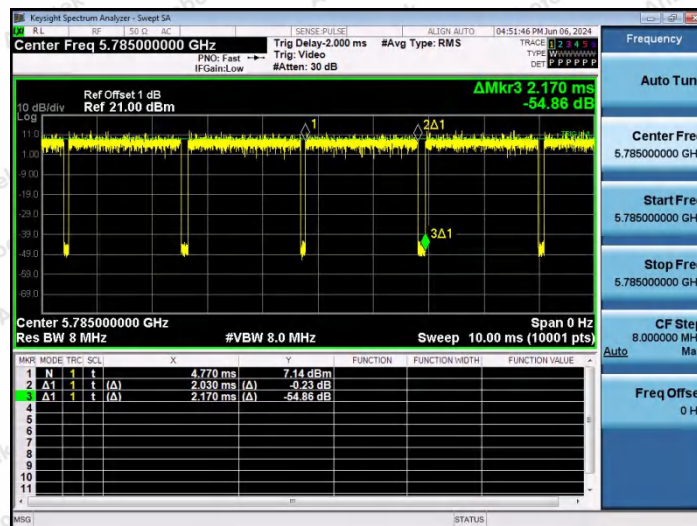

NTNV-11A-Ant1-5785