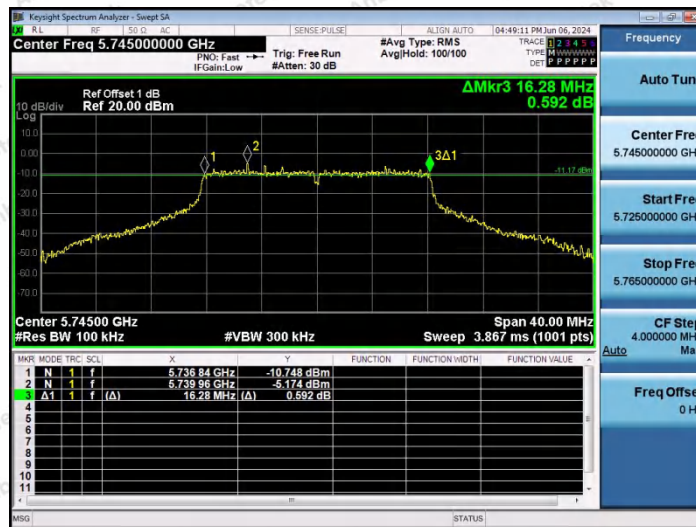

Test Graphs B4

11A-Ant1-5745-PASS