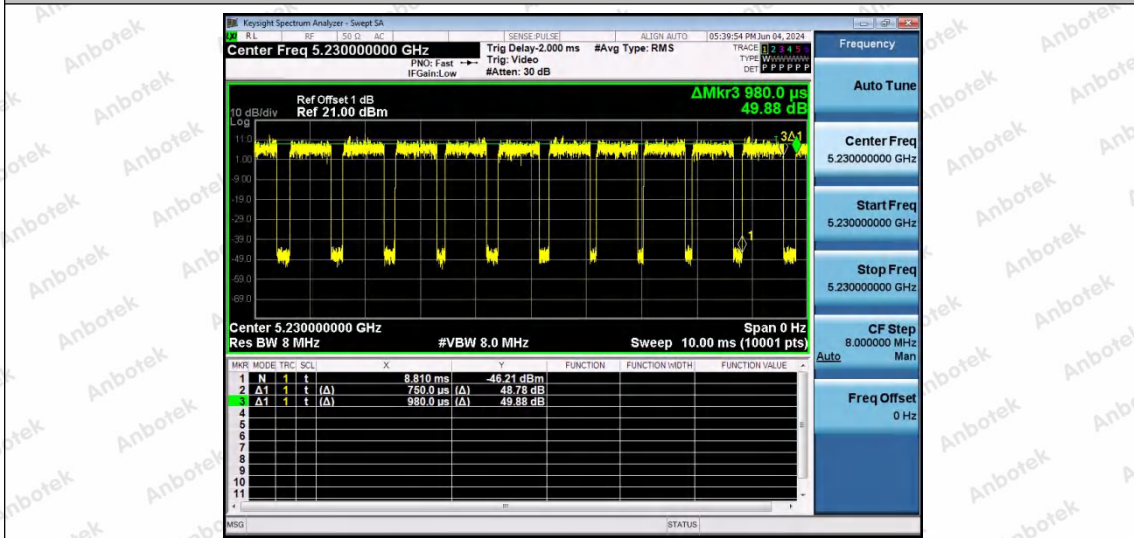

NTNV-11AX40SISO-Ant1-5230