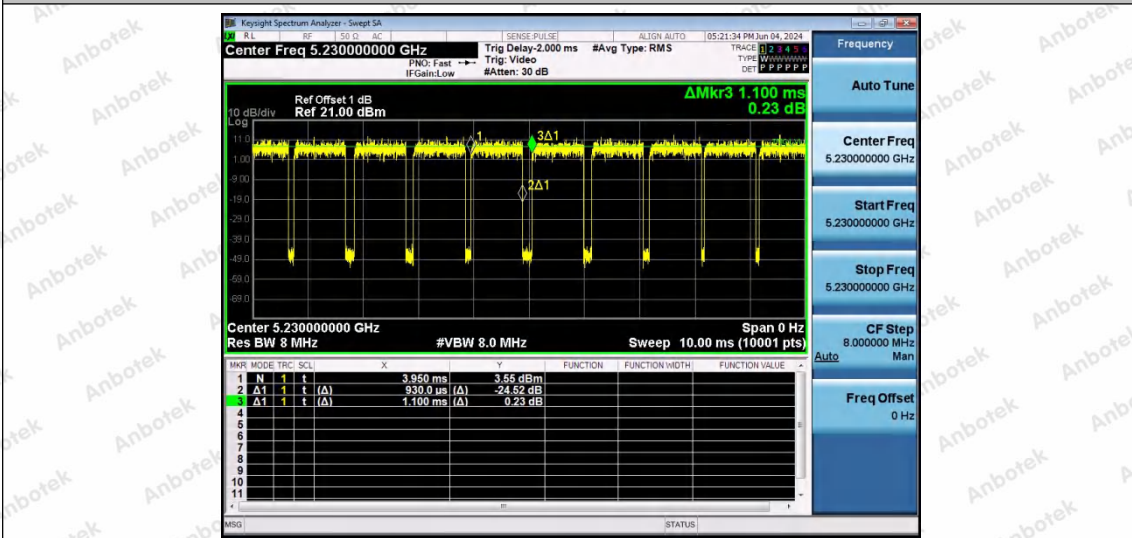

NTNV-11N40SISO-Ant1-5230