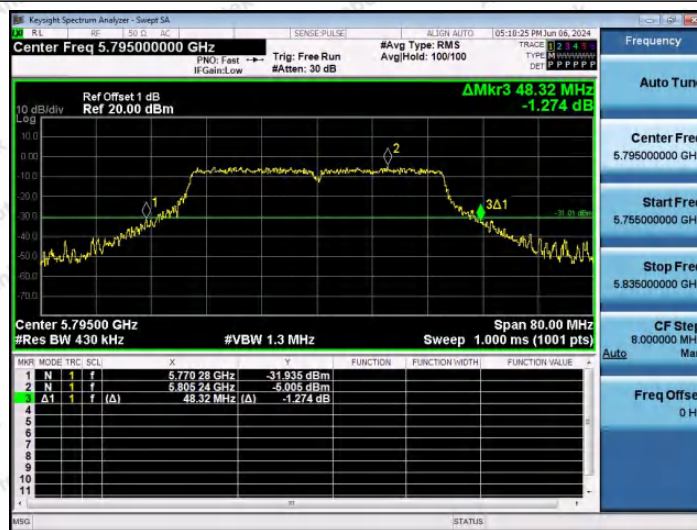

Hotline
400-003-0500
www.anbotek.com.cn

11AC40SISO-Ant1-5670

11AC40SISO-Ant1-5755

11AC40SISO-Ant1-5795

Shenzhen Anbotek Compliance Laboratory Limited

Address: 1/F., Building D, Sogood Science and Technology Park, Sanwei Community, Hangcheng Street, Bao'an District, Shenzhen, Guangdong, China.
Tel: (86) 0755-26066440 Fax: (86) 0755-26014772 Email: service@anbotek.com