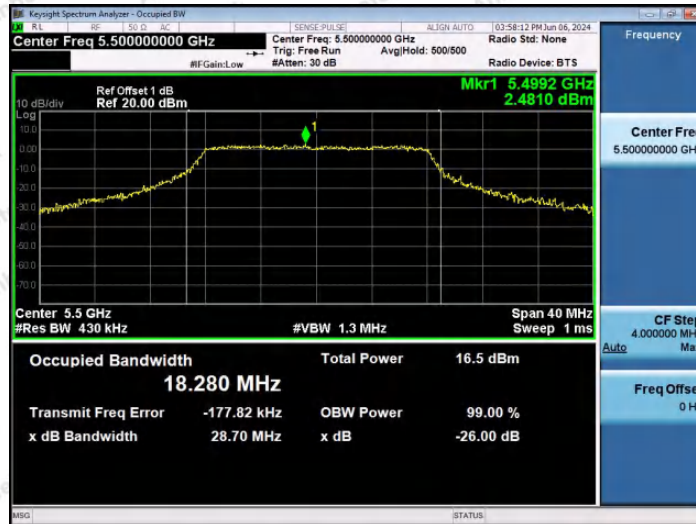

11A-Ant1-5500