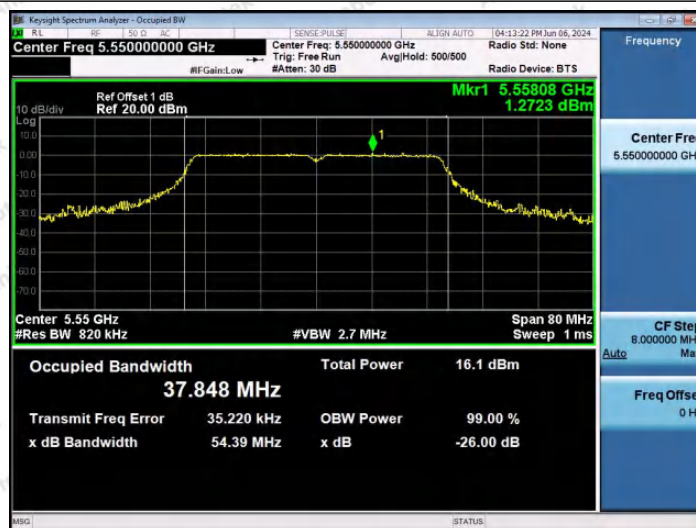

Hotline
400-003-0500
www.anbotek.com.cn

11N40SISO-Ant1-5310

11N40SISO-Ant1-5510

11N40SISO-Ant1-5550

Shenzhen Anbotek Compliance Laboratory Limited

Address: 1/F., Building D, Sogood Science and Technology Park, Sanwei Community, Hangcheng Street, Bao'an District, Shenzhen, Guangdong, China.
Tel: (86) 0755-26066440 Fax: (86) 0755-26014772 Email: service@anbotek.com