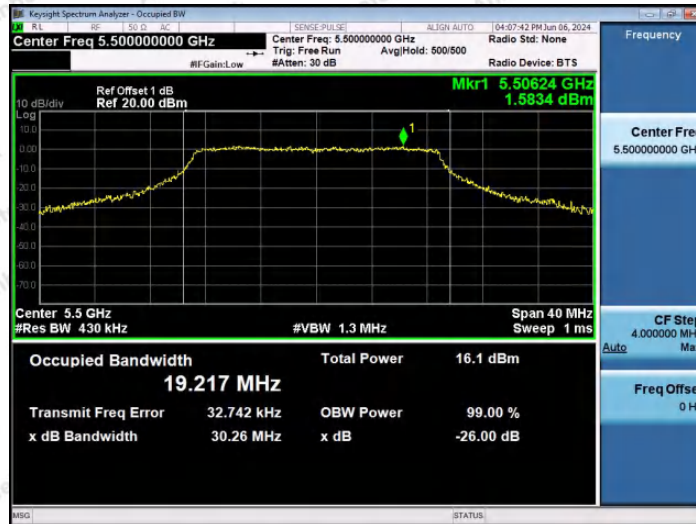

11N20SISO-Ant1-5500