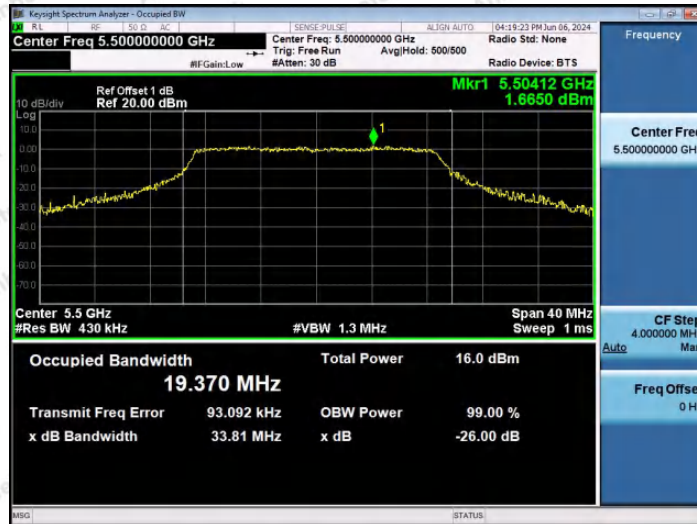

11AC20SISO-Ant1-5500