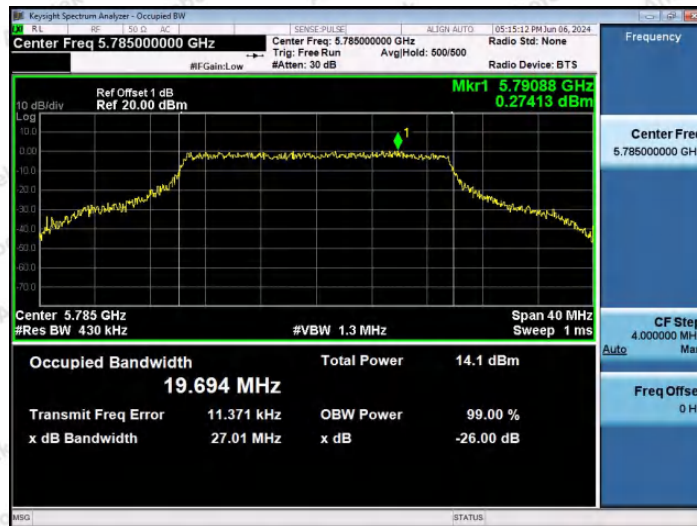

11AX20SISO-Ant1-5785