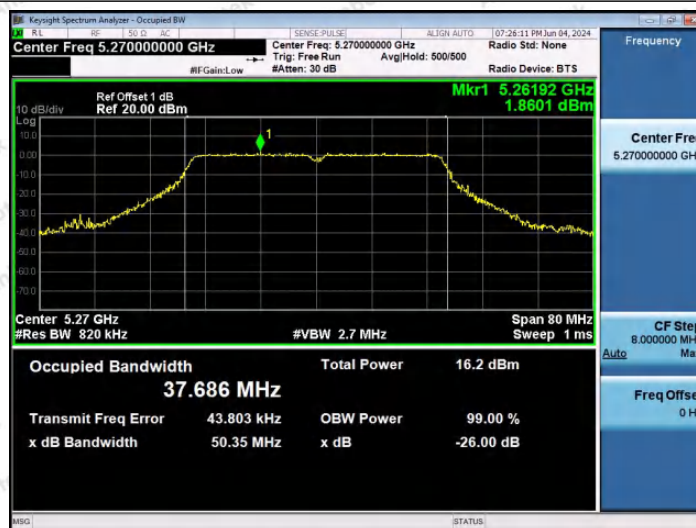

Hotline 400-003-0500
 www.anbotek.com.cn

11N40SISO-Ant1-5190

11N40SISO-Ant1-5230

11N40SISO-Ant1-5270

Shenzhen Anbotek Compliance Laboratory Limited

Address: 1/F., Building D, Sogood Science and Technology Park, Sanwei Community, Hangcheng Street, Bao'an District, Shenzhen, Guangdong, China.
Tel: (86) 0755-26066440 Fax: (86) 0755-26014772 Email: service@anbotek.com