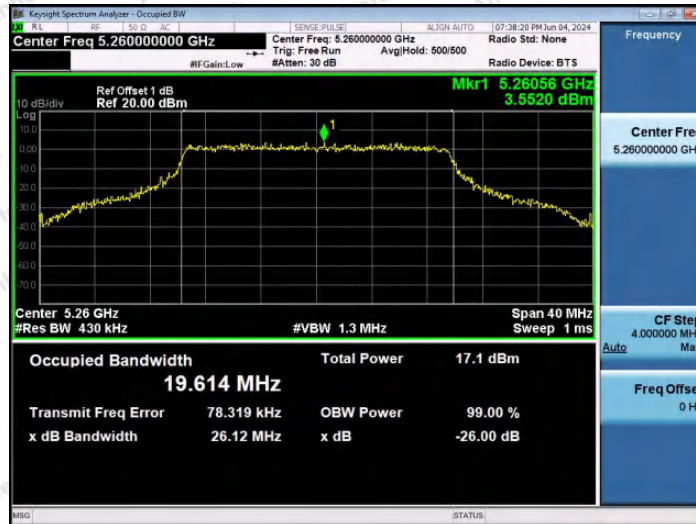

11AX20SISO-Ant1-5260