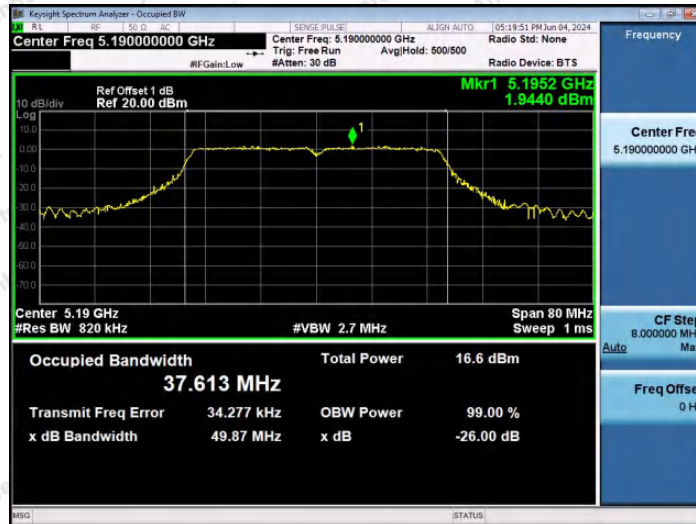

11N40SISO-Ant1-5190