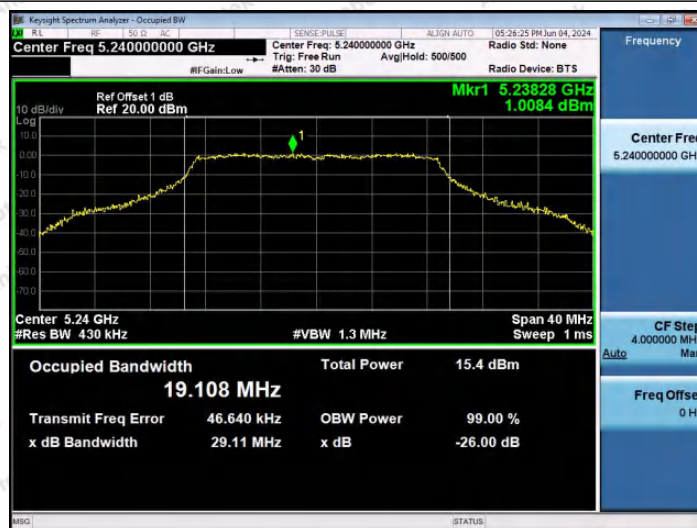

Hotline
 400-003-0500
 www.anbotek.com.cn

11AC20SISO-Ant1-5180

11AC20SISO-Ant1-5200

11AC20SISO-Ant1-5240

Shenzhen Anbotek Compliance Laboratory Limited

Address: 1/F., Building D, Sogood Science and Technology Park, Sanwei Community, Hangcheng Street, Bao'an District, Shenzhen, Guangdong, China.
 Tel: (86) 0755-26066440 Fax: (86) 0755-26014772 Email: service@anbotek.com