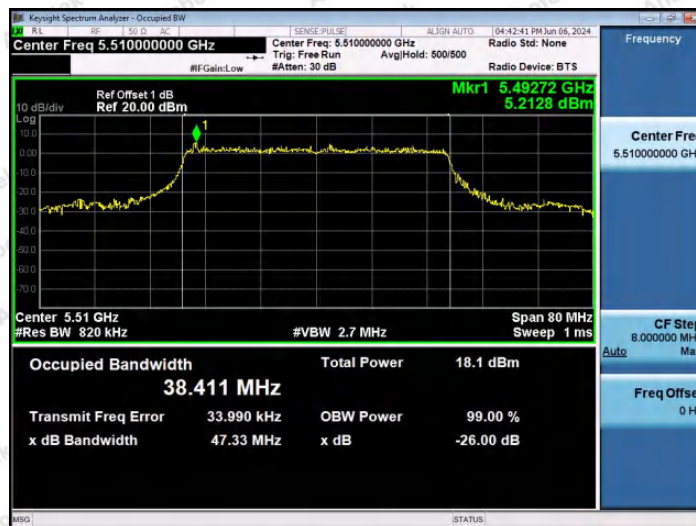

11AX40SISO-Ant1-5510