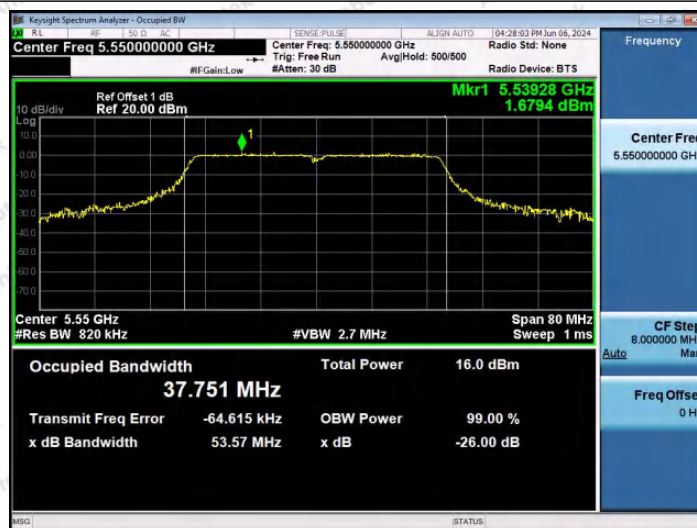

Hotline
400-003-0500
www.anbotek.com.cn

11AC40SISO-Ant1-5310

11AC40SISO-Ant1-5510

11AC40SISO-Ant1-5550

Shenzhen Anbotek Compliance Laboratory Limited

Address: 1/F., Building D, Sogood Science and Technology Park, Sanwei Community, Hangcheng Street, Bao'an District, Shenzhen, Guangdong, China.
 Tel: (86) 0755-26066440 Fax: (86) 0755-26014772 Email: service@anbotek.com