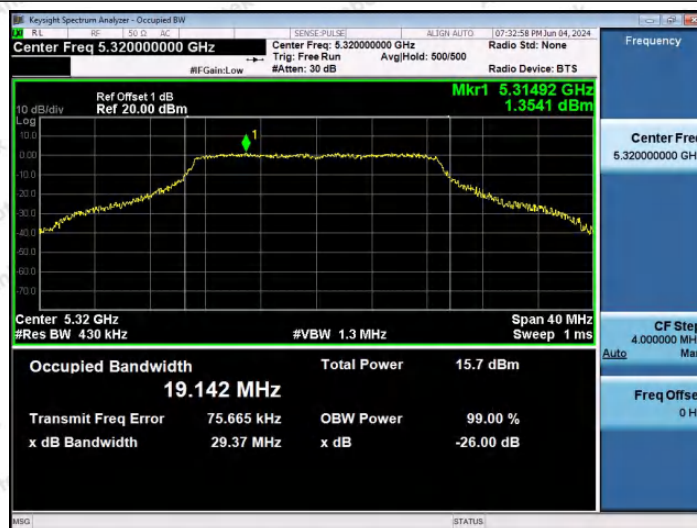

Hotline
 400-003-0500
 www.anbotek.com.cn

11AC20SISO-Ant1-5260

11AC20SISO-Ant1-5300

11AC20SISO-Ant1-5320

Shenzhen Anbotek Compliance Laboratory Limited

Address: 1/F., Building D, Sogood Science and Technology Park, Sanwei Community, Hangcheng Street, Bao'an District, Shenzhen, Guangdong, China.
 Tel: (86) 0755-26066440 Fax: (86) 0755-26014772 Email: service@anbotek.com