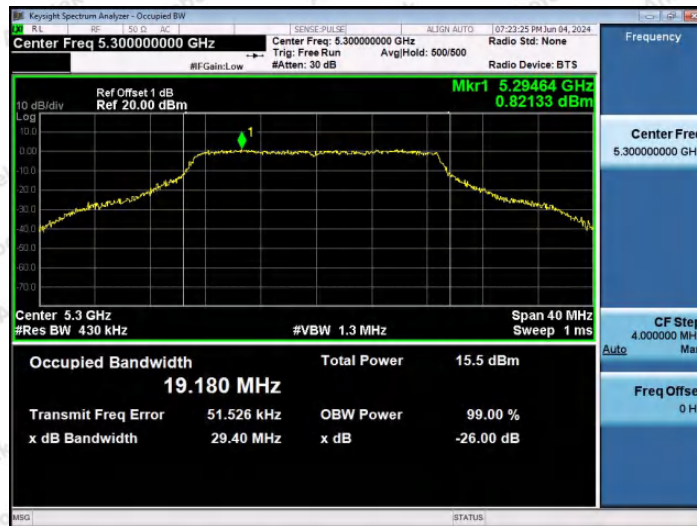

11N20SISO-Ant1-5300