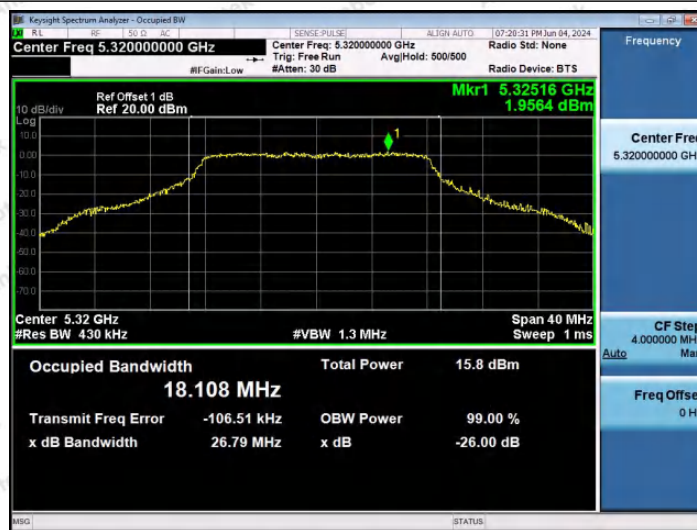

11A-Ant1-5320

Shenzhen Anbotek Compliance Laboratory Limited

Address: 1/F., Building D, Sogood Science and Technology Park, Sanwei Community, Hangcheng Street, Bao'an District, Shenzhen, Guangdong, China.
Tel: (86) 0755-26066440 Fax: (86) 0755-26014772 Email: service@anbotek.com

Hotline
400-003-0500
www.anbotek.com.cn