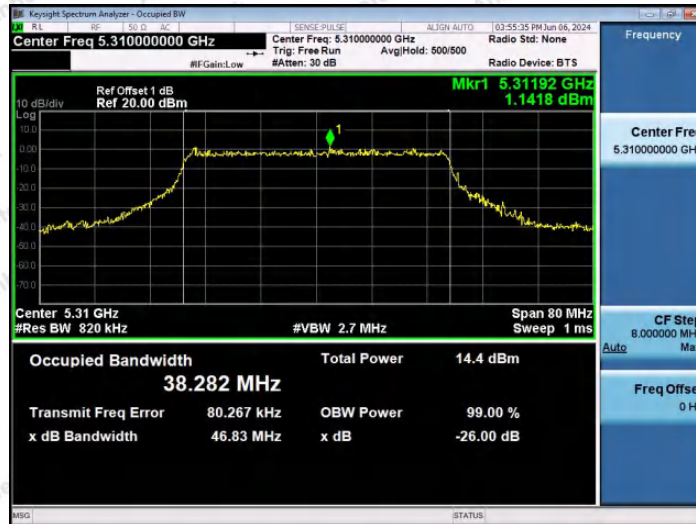

11AX40SISO-Ant1-5310