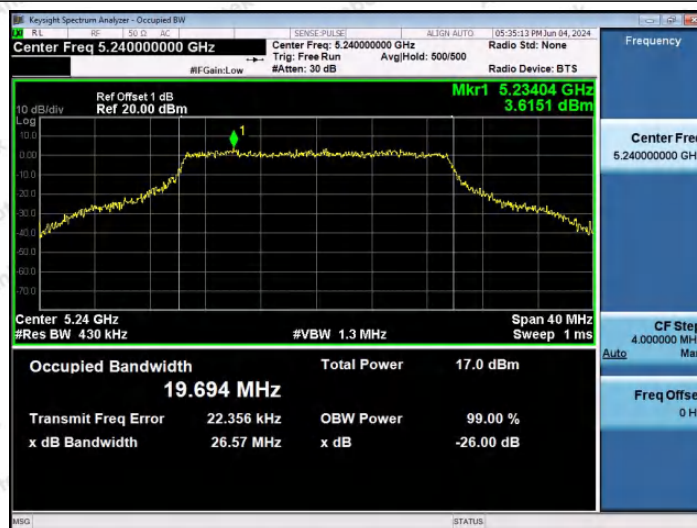

Hotline 400-003-0500
 www.anbotek.com.cn

11AX20SISO-Ant1-5180

11AX20SISO-Ant1-5200

11AX20SISO-Ant1-5240

Shenzhen Anbotek Compliance Laboratory Limited

Address: 1/F., Building D, Sogood Science and Technology Park, Sanwei Community, Hangcheng Street, Bao'an District, Shenzhen, Guangdong, China.
 Tel: (86) 0755-26066440 Fax: (86) 0755-26014772 Email: service@anbotek.com