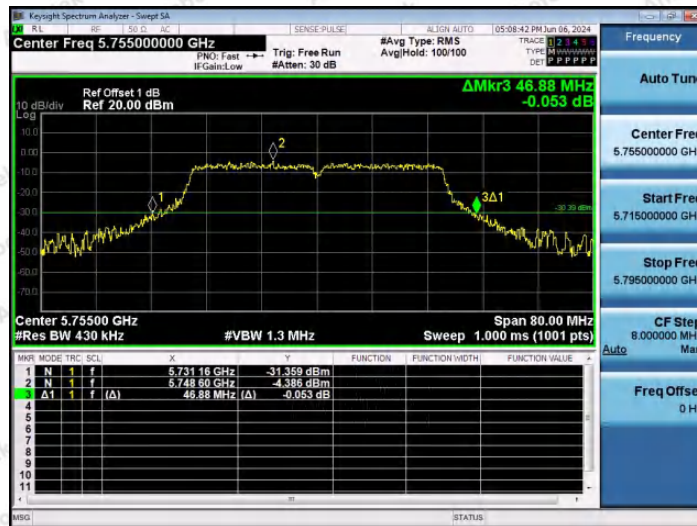

11AC40SISO-Ant1-5755