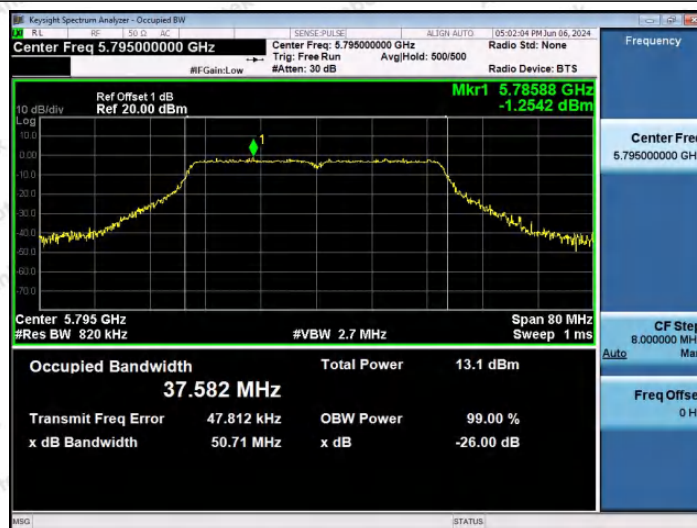

Hotline
400-003-0500
www.anbotek.com.cn

11N40SISO-Ant1-5670

11N40SISO-Ant1-5755

11N40SISO-Ant1-5795

Shenzhen Anbotek Compliance Laboratory Limited

Address: 1/F., Building D, Sogood Science and Technology Park, Sanwei Community, Hangcheng Street, Bao'an District, Shenzhen, Guangdong, China.
 Tel: (86) 0755-26066440 Fax: (86) 0755-26014772 Email: service@anbotek.com