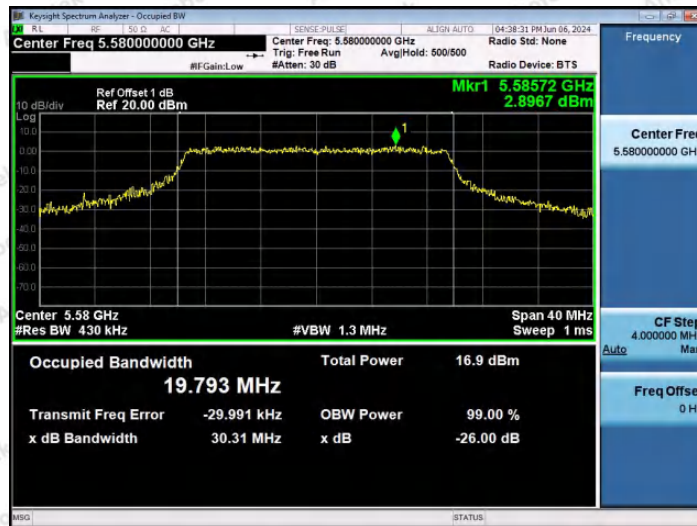

11AX20SISO-Ant1-5580