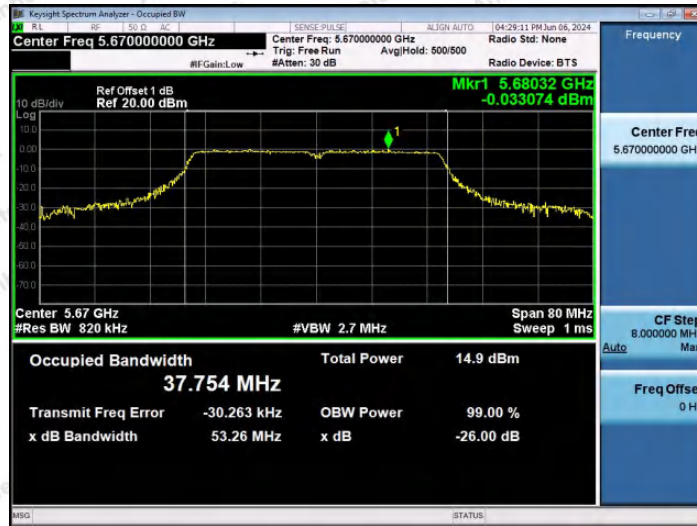

11AC40SISO-Ant1-5670