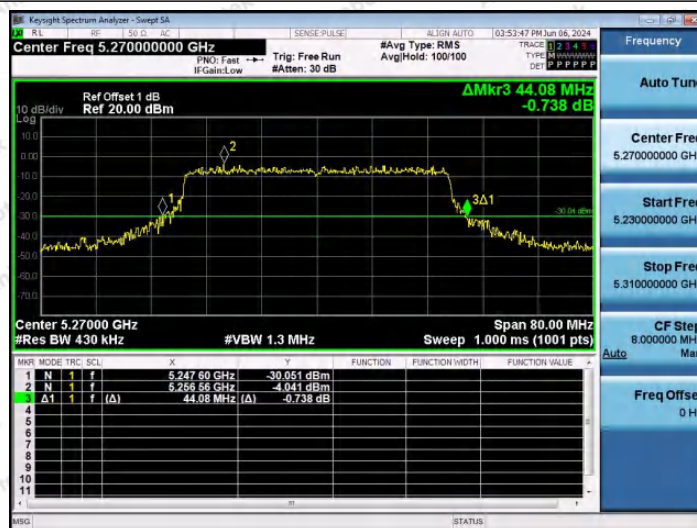

11AX40SISO-Ant1-5270

Shenzhen Anbotek Compliance Laboratory Limited

Address: 1/F., Building D, Sogood Science and Technology Park, Sanwei Community, Hangcheng Street, Bao'an District, Shenzhen, Guangdong, China.
Tel: (86) 0755-26066440 Fax: (86) 0755-26014772 Email: service@anbotek.com

Hotline
400-003-0500
www.anbotek.com.cn