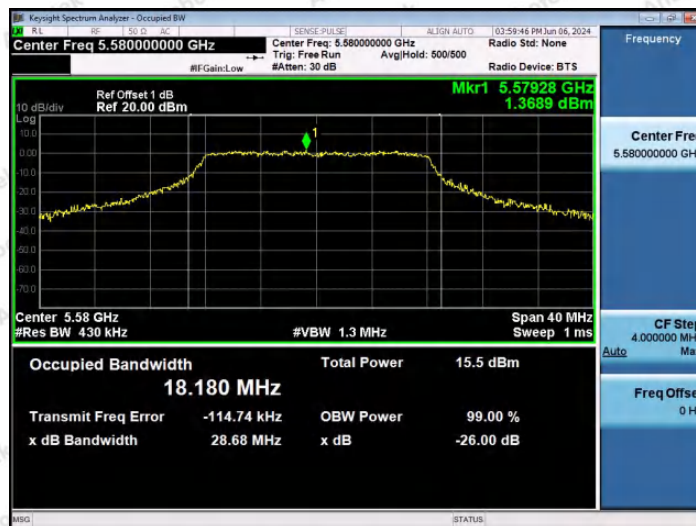

11A-Ant1-5580