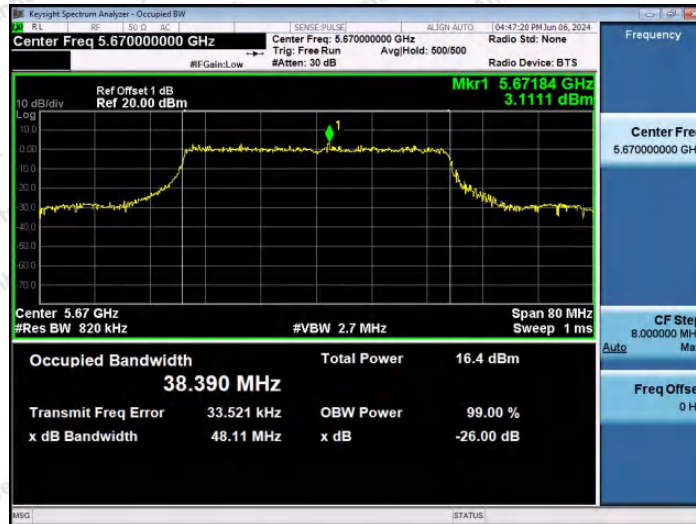

11AX40SISO-Ant1-5670