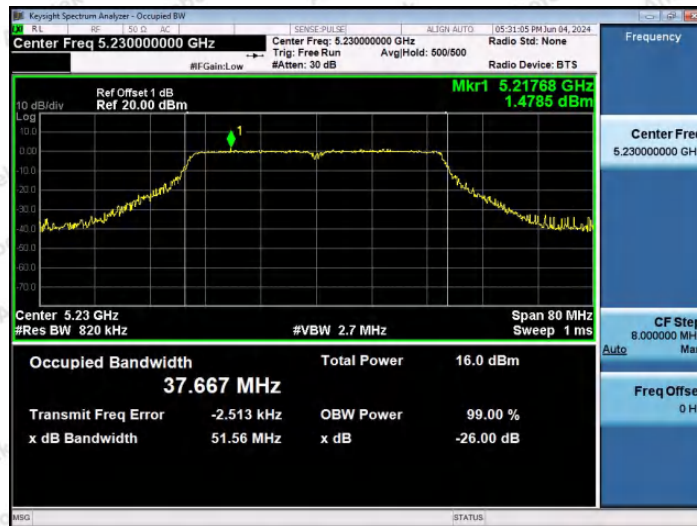

11AC40SISO-Ant1-5230