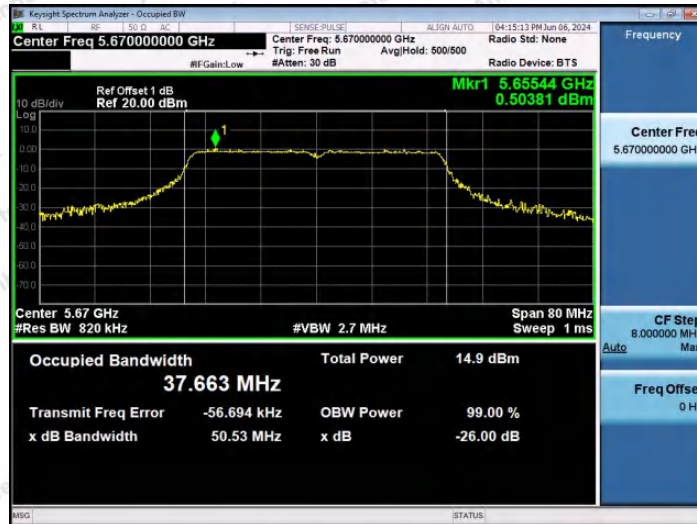

11N40SISO-Ant1-5670