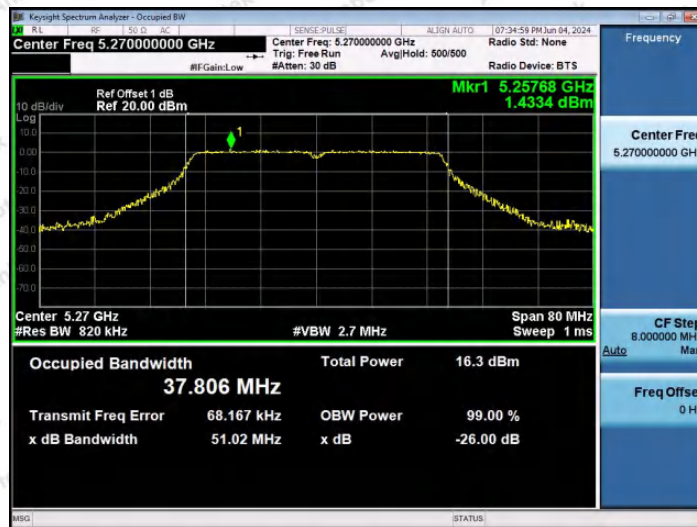

Hotline
 400-003-0500
 www.anbotek.com.cn

11AC40SISO-Ant1-5190

11AC40SISO-Ant1-5230

11AC40SISO-Ant1-5270

Shenzhen Anbotek Compliance Laboratory Limited

Address: 1/F., Building D, Sogood Science and Technology Park, Sanwei Community, Hangcheng Street, Bao'an District, Shenzhen, Guangdong, China.
Tel: (86) 0755-26066440 Fax: (86) 0755-26014772 Email: service@anbotek.com