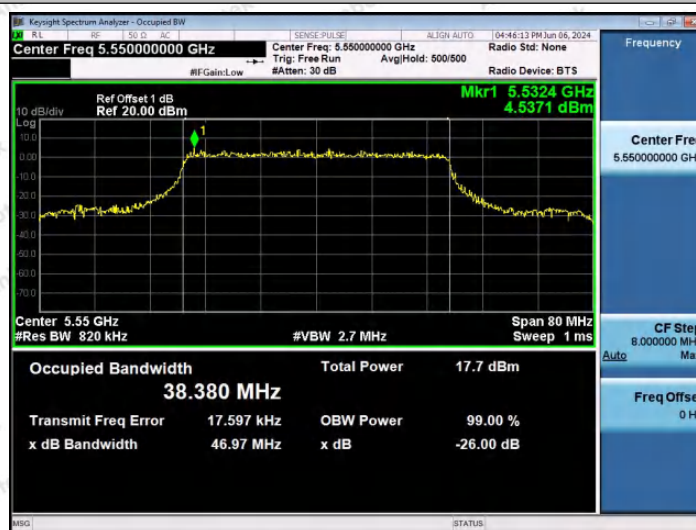

Hotline
400-003-0500
www.anbotek.com.cn

11AX40SISO-Ant1-5310

11AX40SISO-Ant1-5510

11AX40SISO-Ant1-5550

Shenzhen Anbotek Compliance Laboratory Limited

Address: 1/F., Building D, Sogood Science and Technology Park, Sanwei Community, Hangcheng Street, Bao'an District, Shenzhen, Guangdong, China.
 Tel: (86) 0755-26066440 Fax: (86) 0755-26014772 Email: service@anbotek.com