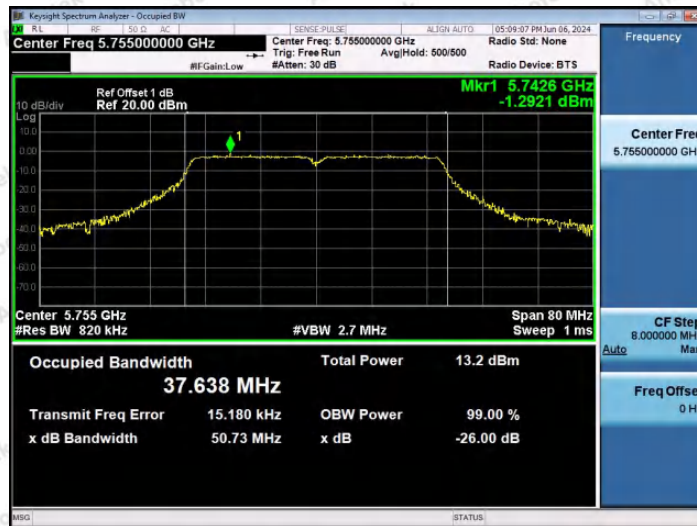

11AC40SISO-Ant1-5755