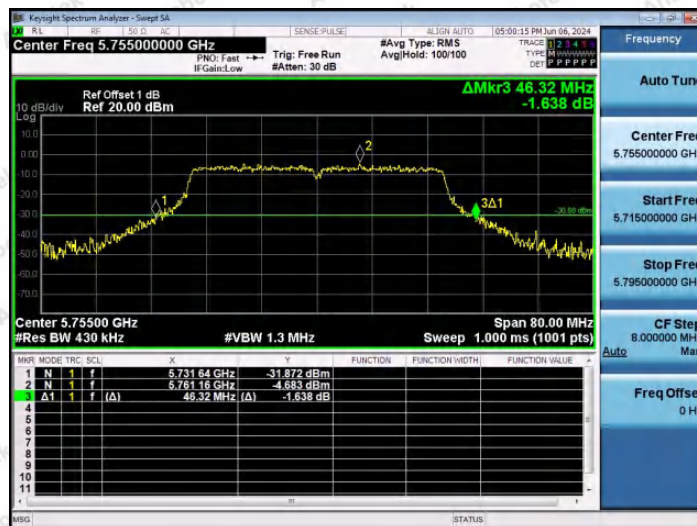

11N40SISO-Ant1-5755