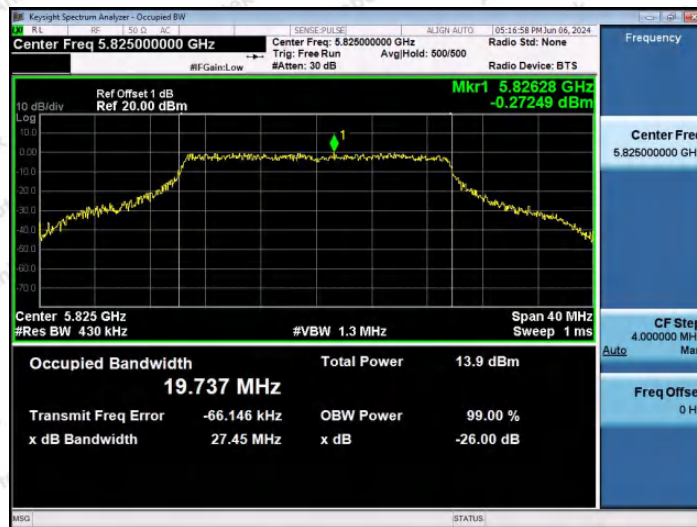

Hotline
400-003-0500
www.anbotek.com.cn

11AX20SISO-Ant1-5745

11AX20SISO-Ant1-5785

11AX20SISO-Ant1-5825

Shenzhen Anbotek Compliance Laboratory Limited

Address: 1/F., Building D, Sogood Science and Technology Park, Sanwei Community, Hangcheng Street, Bao'an District, Shenzhen, Guangdong, China.
 Tel: (86) 0755-26066440 Fax: (86) 0755-26014772 Email: service@anbotek.com