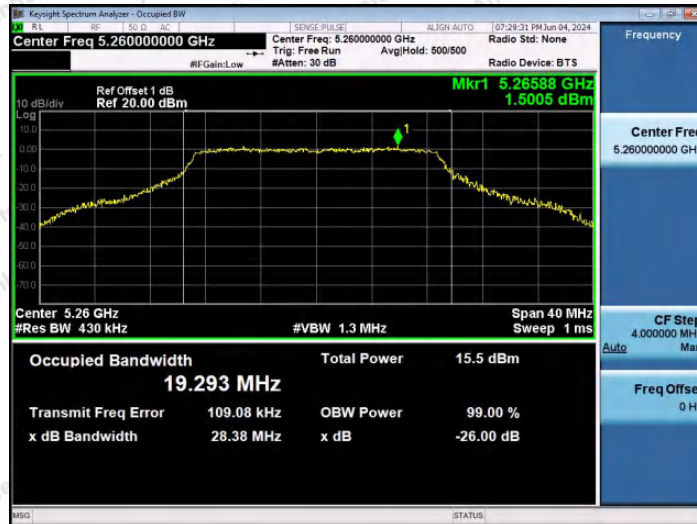

11AC20SISO-Ant1-5260