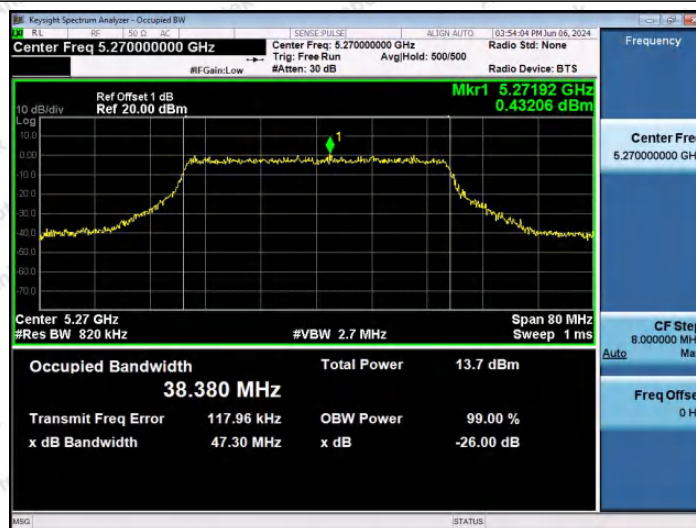

Hotline 400-003-0500
 www.anbotek.com.cn

11AX40SISO-Ant1-5190

11AX40SISO-Ant1-5230

11AX40SISO-Ant1-5270

Shenzhen Anbotek Compliance Laboratory Limited

Address: 1/F., Building D, Sogood Science and Technology Park, Sanwei Community, Hangcheng Street, Bao'an District, Shenzhen, Guangdong, China.
Tel: (86) 0755-26066440 Fax: (86) 0755-26014772 Email: service@anbotek.com