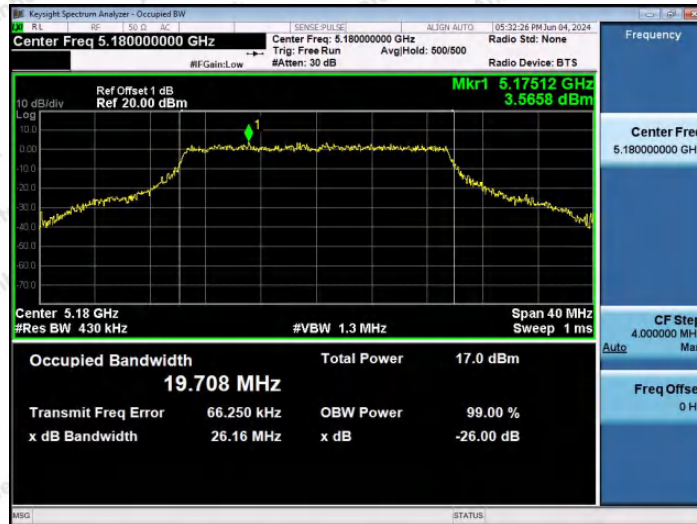

11AX20SISO-Ant1-5180