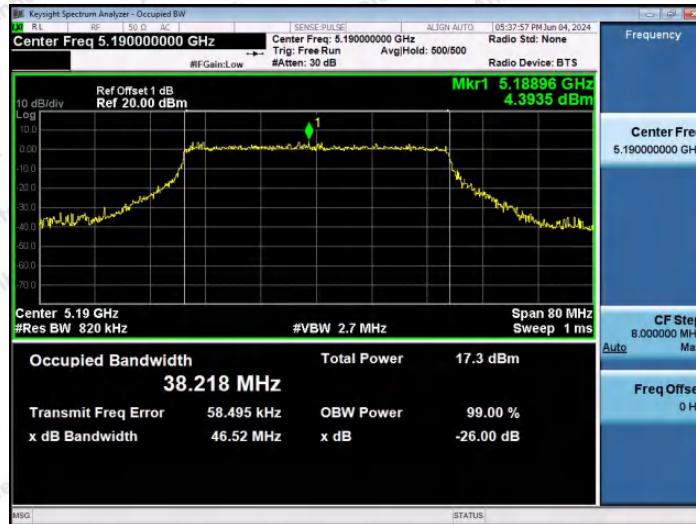

11AX40SISO-Ant1-5190