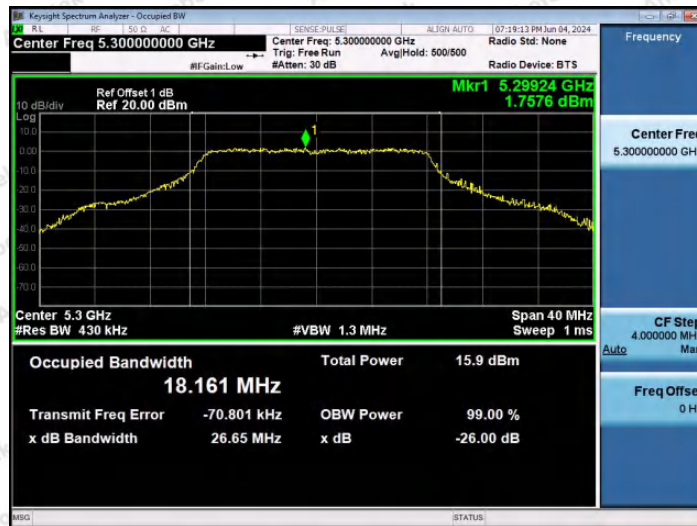

11A-Ant1-5300