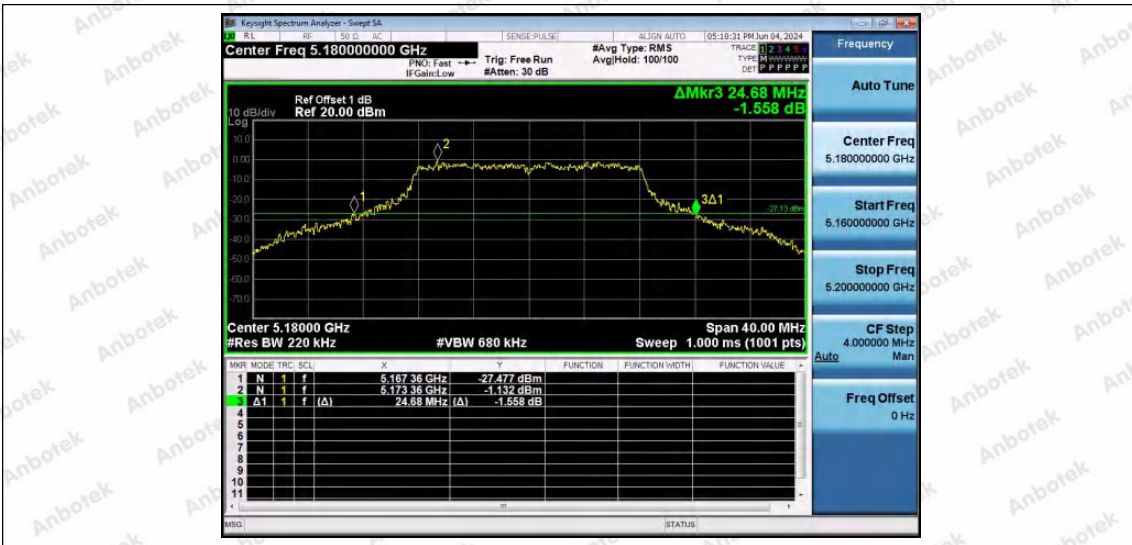

Test Graphs

11A-Ant1-5180