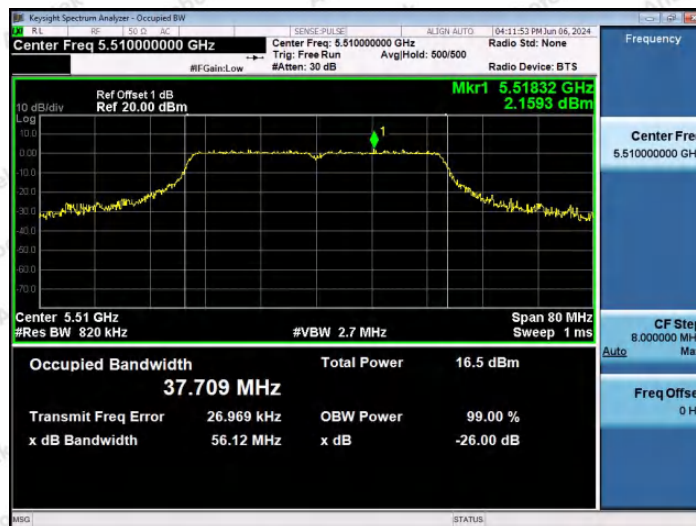

11N40SISO-Ant1-5510