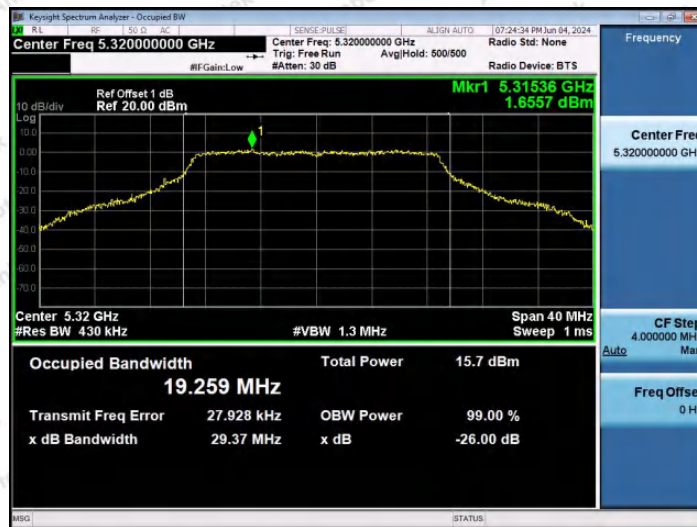

Hotline
400-003-0500
www.anbotek.com.cn

11N20SISO-Ant1-5260

11N20SISO-Ant1-5300

11N20SISO-Ant1-5320

Shenzhen Anbotek Compliance Laboratory Limited

Address: 1/F., Building D, Sogood Science and Technology Park, Sanwei Community, Hangcheng Street, Bao'an District, Shenzhen, Guangdong, China.
Tel: (86) 0755-26066440 Fax: (86) 0755-26014772 Email: service@anbotek.com