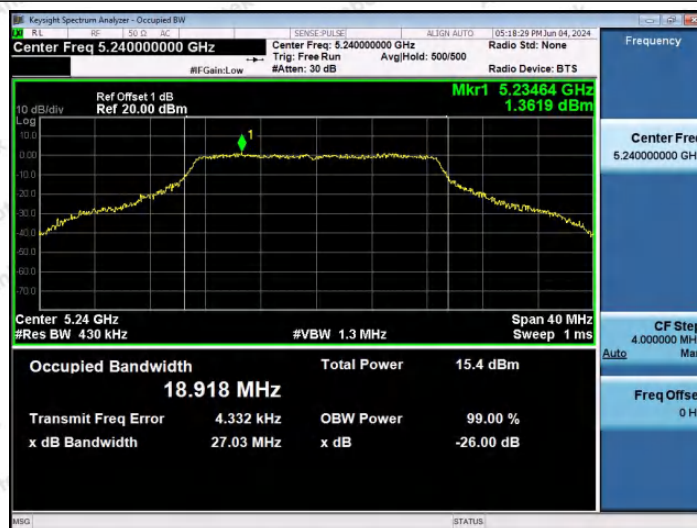

Hotline 400-003-0500
 www.anbotek.com.cn

11N20SISO-Ant1-5180

11N20SISO-Ant1-5200

11N20SISO-Ant1-5240

Shenzhen Anbotek Compliance Laboratory Limited

Address: 1/F., Building D, Sogood Science and Technology Park, Sanwei Community, Hangcheng Street, Bao'an District, Shenzhen, Guangdong, China.
Tel: (86) 0755-26066440 Fax: (86) 0755-26014772 Email: service@anbotek.com