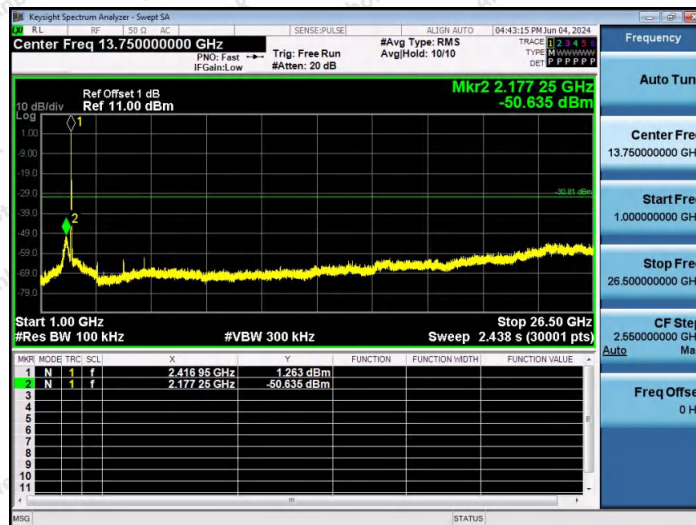

Hotline 400-003-0500
www.anbotek.com.cn

11G-Ant1-2412-0~Reference-PASS

11G-Ant1-2412-30~1000-PASS

11G-Ant1-2412-1000~26500-PASS

Shenzhen Anbotek Compliance Laboratory Limited

Address: 1/F., Building D, Sogood Science and Technology Park, Sanwei Community, Hangcheng Street, Bao'an District, Shenzhen, Guangdong, China.
Tel: (86) 0755-26066440 Fax: (86) 0755-26014772 Email: service@anbotek.com