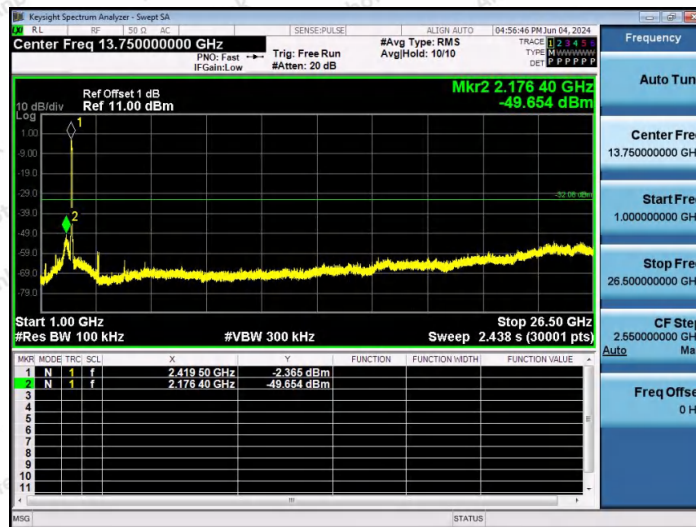

Hotline 400-003-0500
www.anbotek.com.cn

11N40SISO-Ant1-2437-0~Reference-PASS

11N40SISO-Ant1-2437-30~1000-PASS

11N40SISO-Ant1-2437-1000~26500-PASS

Shenzhen Anbotek Compliance Laboratory Limited

Address: 1/F., Building D, Sogood Science and Technology Park, Sanwei Community, Hangcheng Street, Bao'an District, Shenzhen, Guangdong, China.
Tel: (86) 0755-26066440 Fax: (86) 0755-26014772 Email: service@anbotek.com