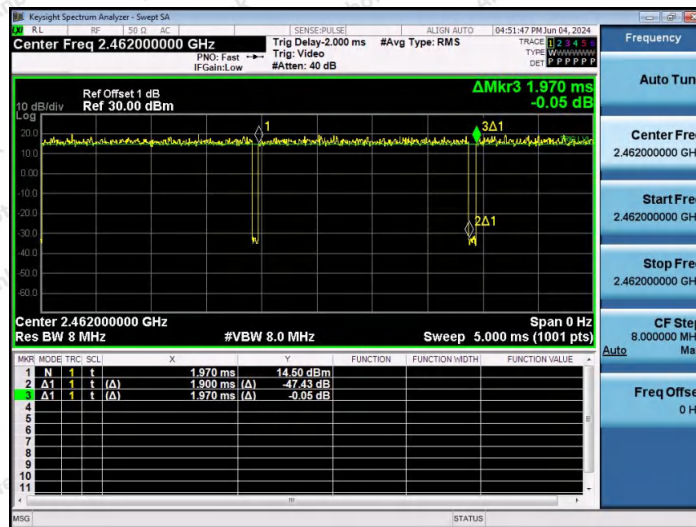

Hotline 400-003-0500
 www.anbotek.com.cn

NTNV-11N20SISO-Ant1-2412

NTNV-11N20SISO-Ant1-2437

NTNV-11N20SISO-Ant1-2462

Shenzhen Anbotek Compliance Laboratory Limited

Address: 1/F., Building D, Sogood Science and Technology Park, Sanwei Community, Hangcheng Street, Bao'an District, Shenzhen, Guangdong, China.
 Tel: (86) 0755-26066440 Fax: (86) 0755-26014772 Email: service@anbotek.com