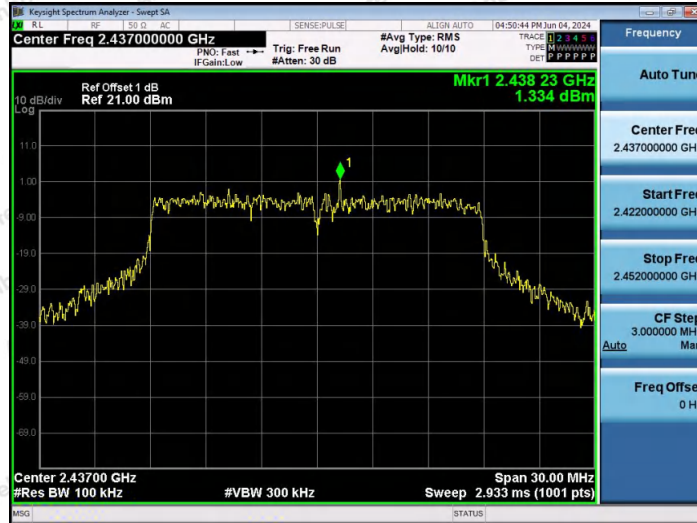

11N20SISO-Ant1-2437-0~Reference-PASS