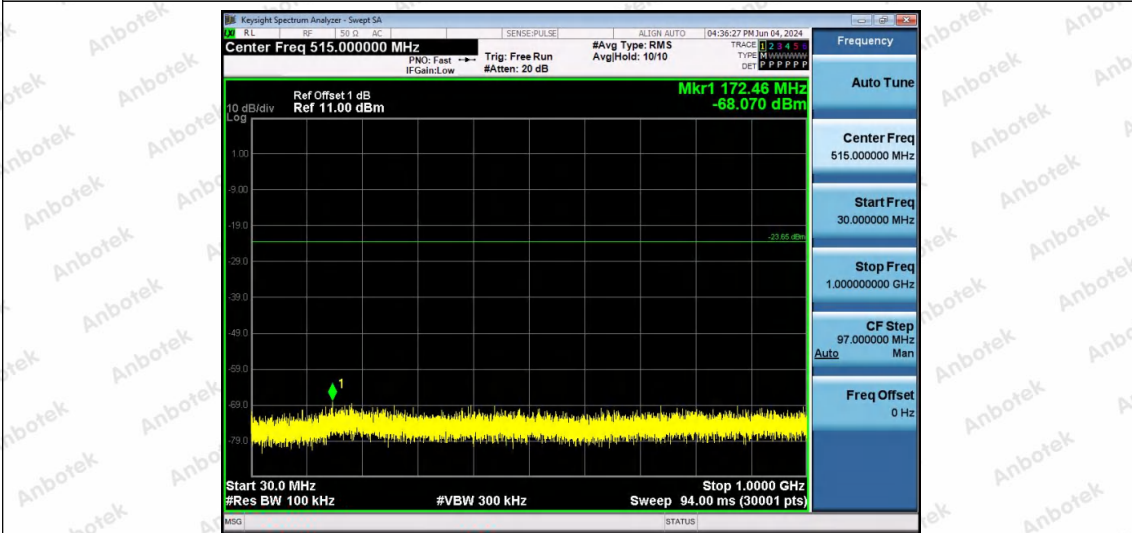

11B-Ant1-2412-30~1000-PASS