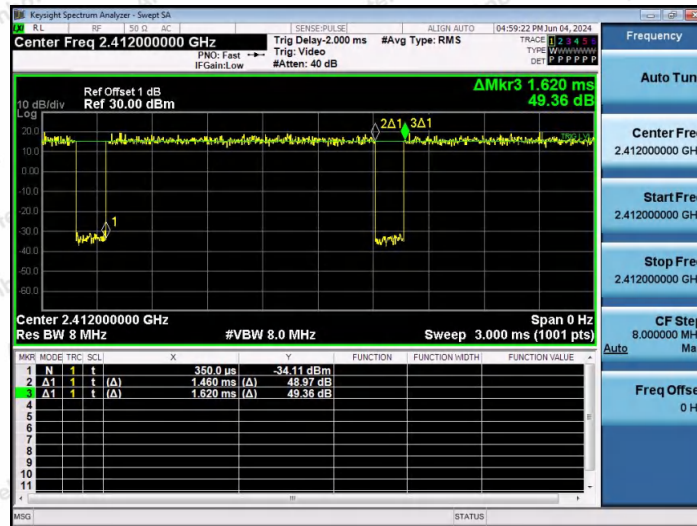

NTNV-11AX20SISO-Ant1-2412