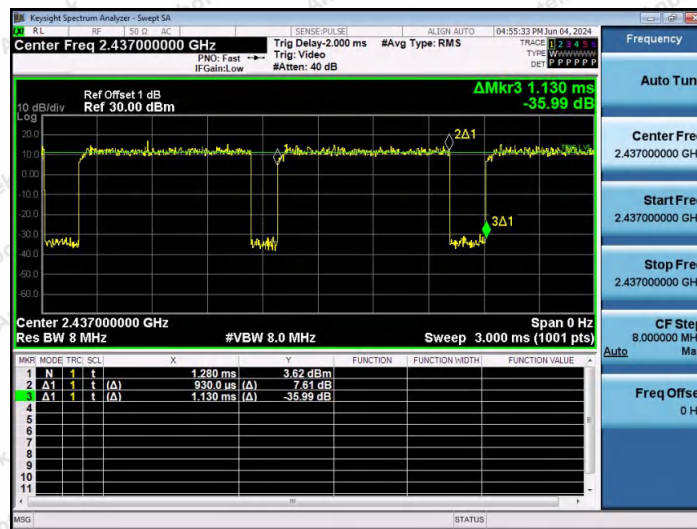

NTNV-11N40SISO-Ant1-2437