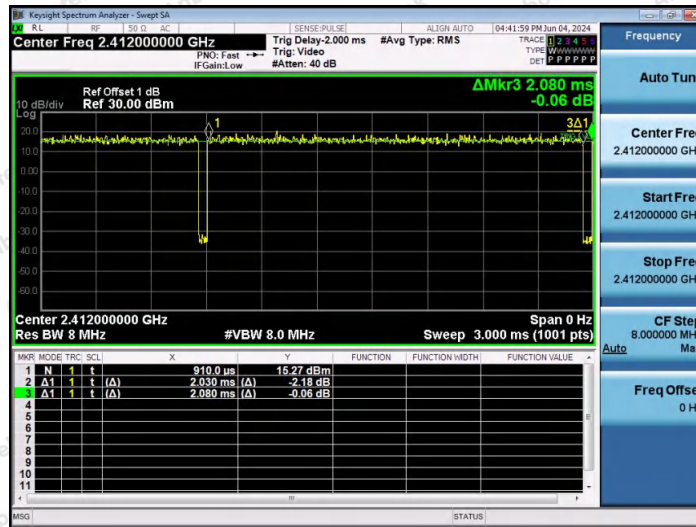

NTNV-11B-Ant1-2462