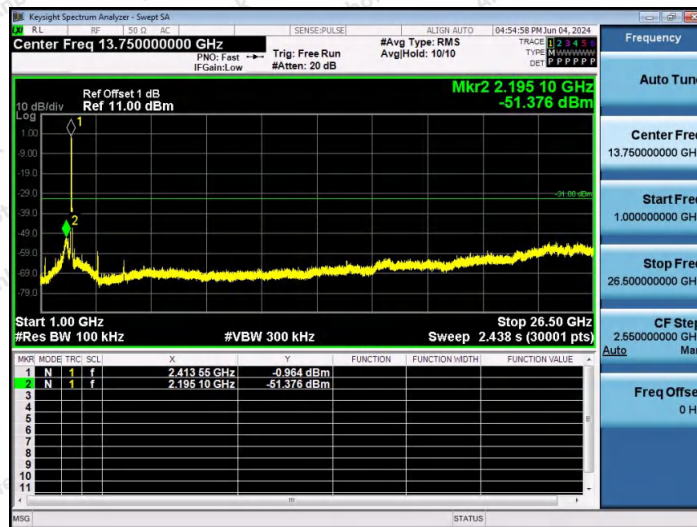

Hotline
400-003-0500
www.anbotek.com.cn

11N40SISO-Ant1-2422-0~Reference-PASS

11N40SISO-Ant1-2422-30~1000-PASS

11N40SISO-Ant1-2422-1000~26500-PASS

Shenzhen Anbotek Compliance Laboratory Limited

Address: 1/F., Building D, Sogood Science and Technology Park, Sanwei Community, Hangcheng Street, Bao'an District, Shenzhen, Guangdong, China.
Tel: (86) 0755-26066440 Fax: (86) 0755-26014772 Email: service@anbotek.com