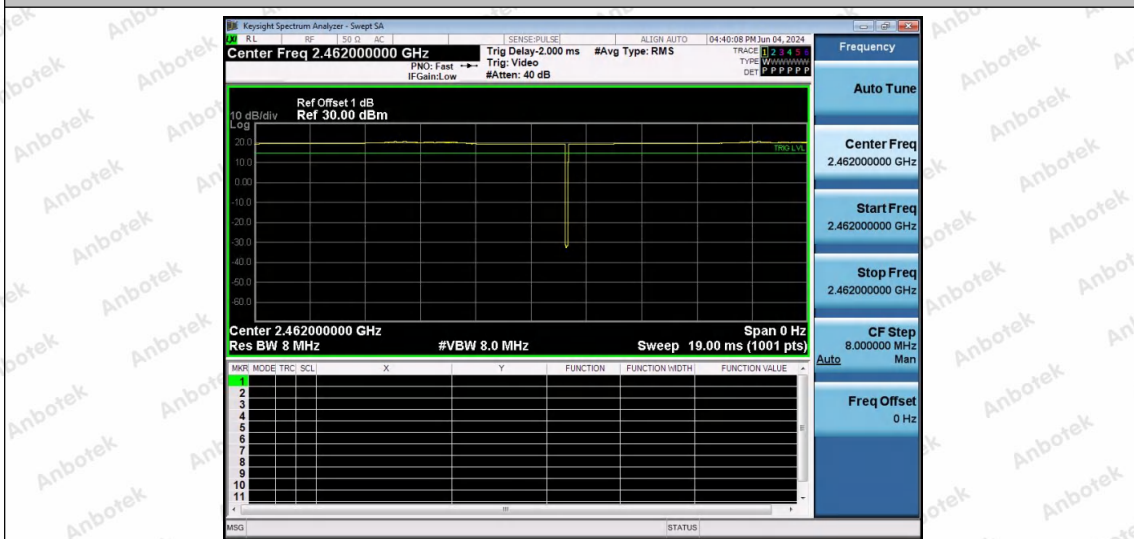

Hotline
400-003-0500
www.anbotek.com.cn

Test Graphs

NTNV-11B-Ant1-2412

NTNV-11B-Ant1-2437

Shenzhen Anbotek Compliance Laboratory Limited

Address: 1/F., Building D, Sogood Science and Technology Park, Sanwei Community, Hangcheng Street, Bao'an District, Shenzhen, Guangdong, China.
Tel: (86) 0755-26066440 Fax: (86) 0755-26014772 Email: service@anbotek.com