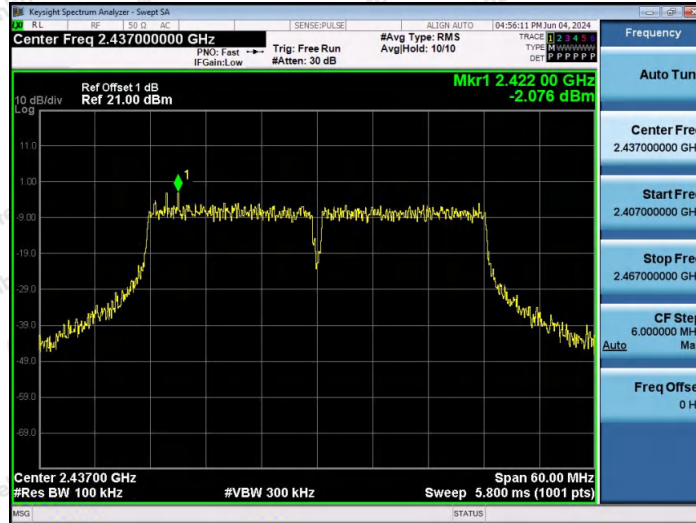

11N40SISO-Ant1-2437-0~Reference-PASS