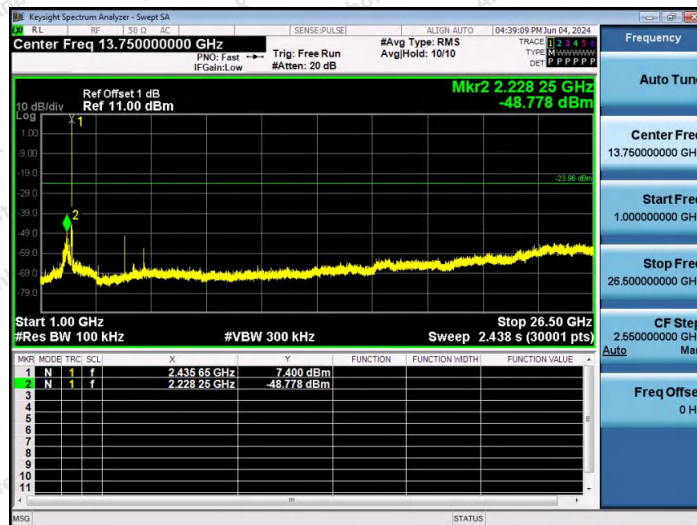

Hotline
400-003-0500
www.anbotek.com.cn

11B-Ant1-2437-0~Reference-PASS

11B-Ant1-2437-30~1000-PASS

11B-Ant1-2437-1000~26500-PASS

Shenzhen Anbotek Compliance Laboratory Limited

Address: 1/F., Building D, Sogood Science and Technology Park, Sanwei Community, Hangcheng Street, Bao'an District, Shenzhen, Guangdong, China.
Tel: (86) 0755-26066440 Fax: (86) 0755-26014772 Email: service@anbotek.com