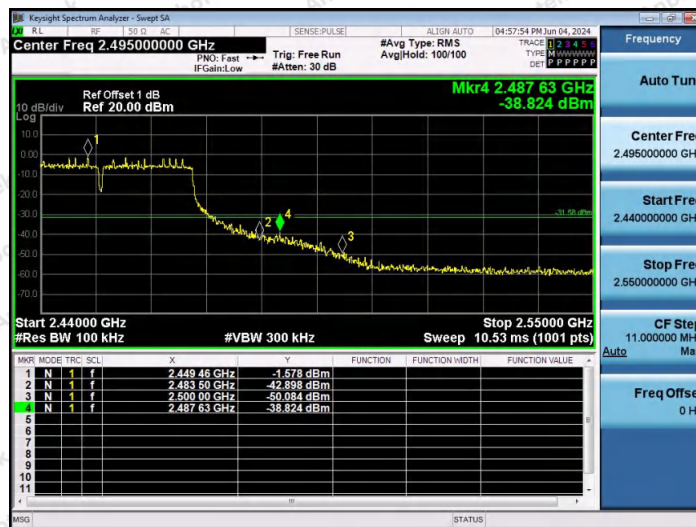

11N40SISO-Ant1-2452-PASS