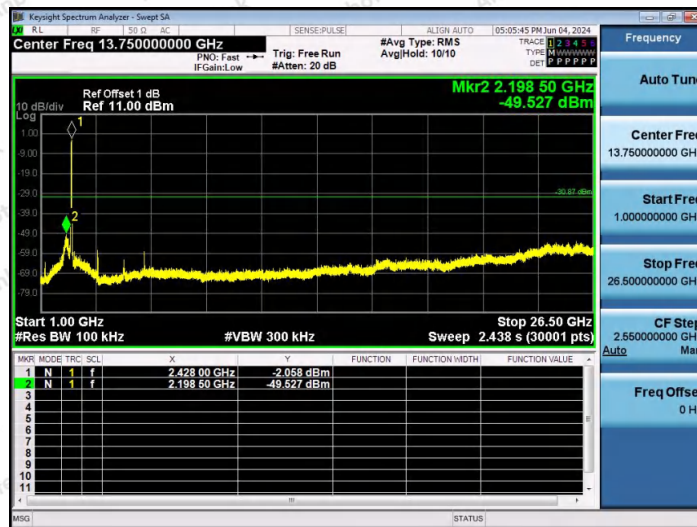

Hotline
 400-003-0500
 www.anbotek.com.cn

11AX40SISO-Ant1-2422-0~Reference-PASS

11AX40SISO-Ant1-2422-30~1000-PASS

11AX40SISO-Ant1-2422-1000~26500-PASS

Shenzhen Anbotek Compliance Laboratory Limited

Address: 1/F., Building D, Sogood Science and Technology Park, Sanwei Community, Hangcheng Street, Bao'an District, Shenzhen, Guangdong, China.
Tel: (86) 0755-26066440 Fax: (86) 0755-26014772 Email: service@anbotek.com