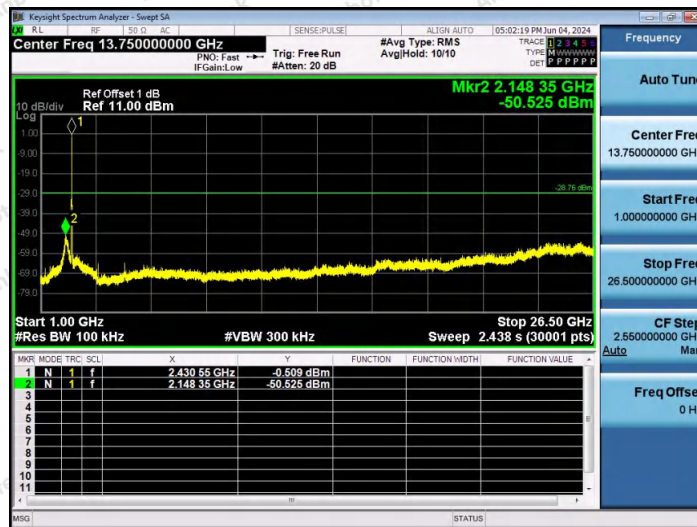

Hotline
400-003-0500
www.anbotek.com.cn

11AX20SISO-Ant1-2437-0~Reference-PASS

11AX20SISO-Ant1-2437-30~1000-PASS

11AX20SISO-Ant1-2437-1000~26500-PASS

Shenzhen Anbotek Compliance Laboratory Limited

Address: 1/F., Building D, Sogood Science and Technology Park, Sanwei Community, Hangcheng Street, Bao'an District, Shenzhen, Guangdong, China.
 Tel: (86) 0755-26066440 Fax: (86) 0755-26014772 Email: service@anbotek.com