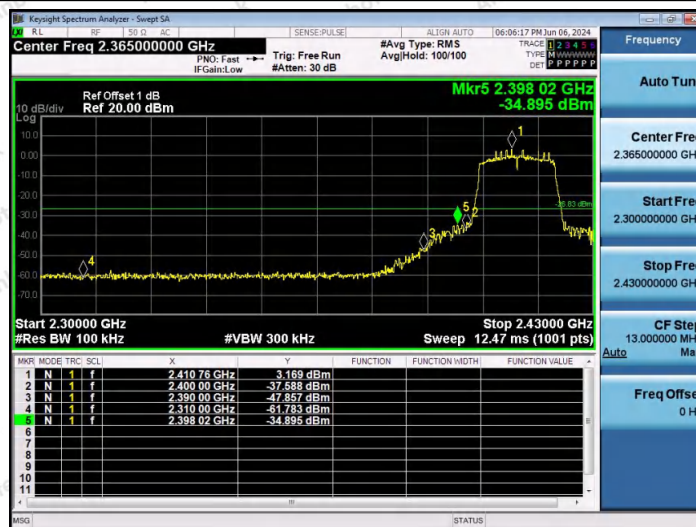

11AX20SISO-Ant1-2412-PASS

Shenzhen Anbotek Compliance Laboratory Limited

Address: 1/F., Building D, Sogood Science and Technology Park, Sanwei Community, Hangcheng Street, Bao'an District, Shenzhen, Guangdong, China.
Tel: (86) 0755-26066440 Fax: (86) 0755-26014772 Email: service@anbotek.com

Hotline 400-003-0500
www.anbotek.com.cn