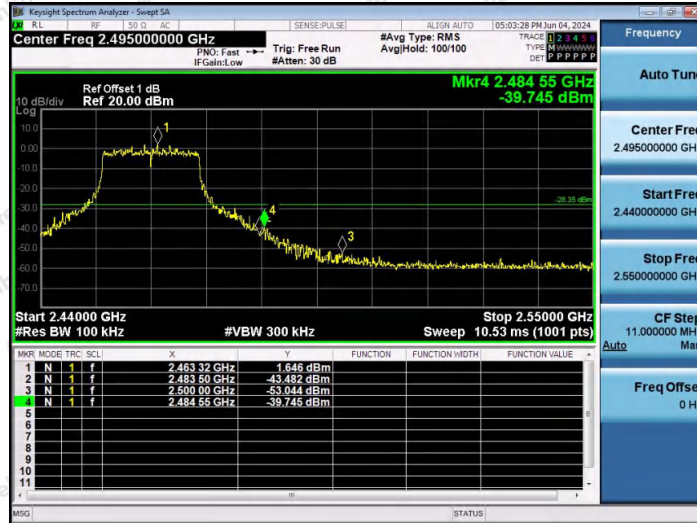

11AX20SISO-Ant1-2462-PASS