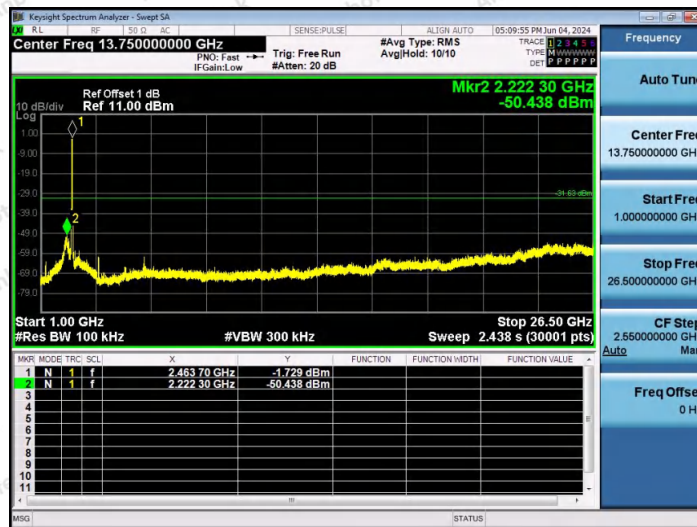

11AX40SISO-Ant1-2452-1000~26500-PASS

Shenzhen Anbotek Compliance Laboratory Limited

Address: 1/F., Building D, Sogood Science and Technology Park, Sanwei Community, Hangcheng Street, Bao'an District, Shenzhen, Guangdong, China.
Tel: (86) 0755-26066440 Fax: (86) 0755-26014772 Email: service@anbotek.com

Hotline
400-003-0500
www.anbotek.com.cn