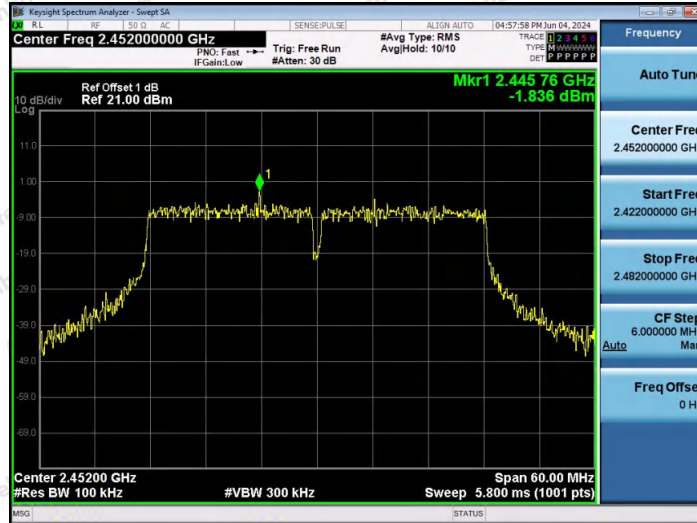

11N40SISO-Ant1-2452-0~Reference-PASS