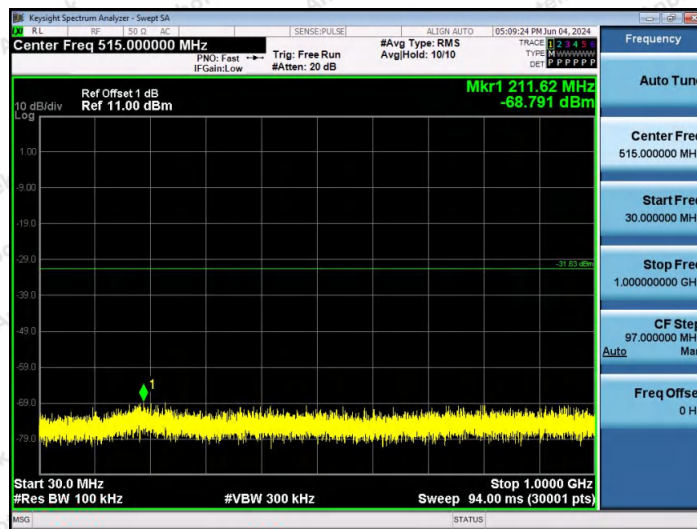

11AX40SISO-Ant1-2452-30~1000-PASS