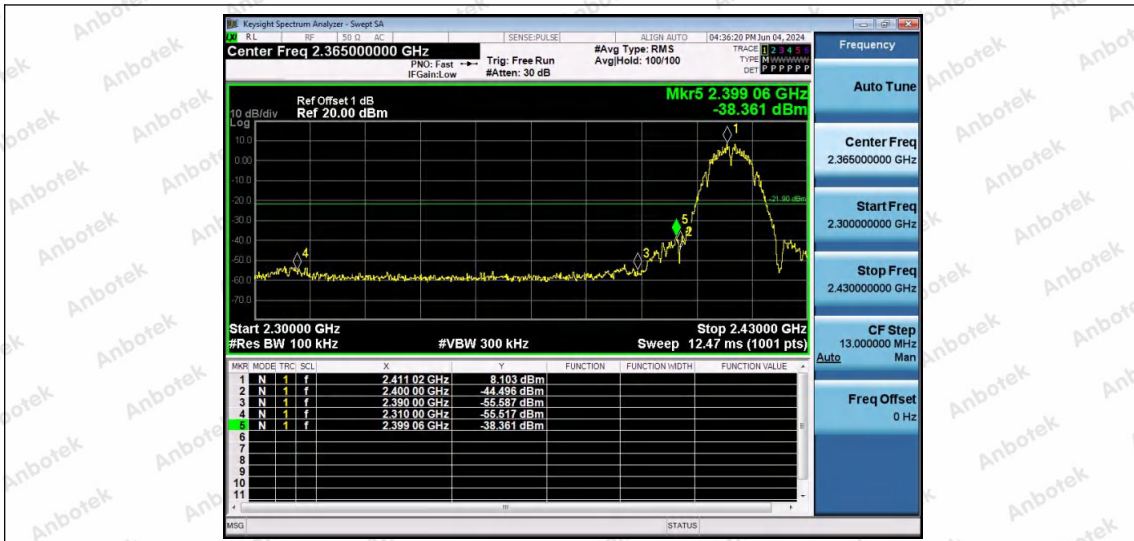

Test Graphs

11B-Ant1-2412-PASS