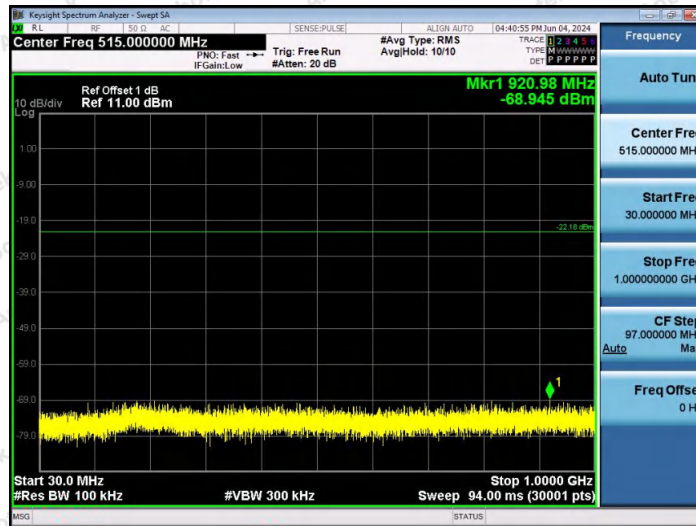

11B-Ant1-2462-30~1000-PASS