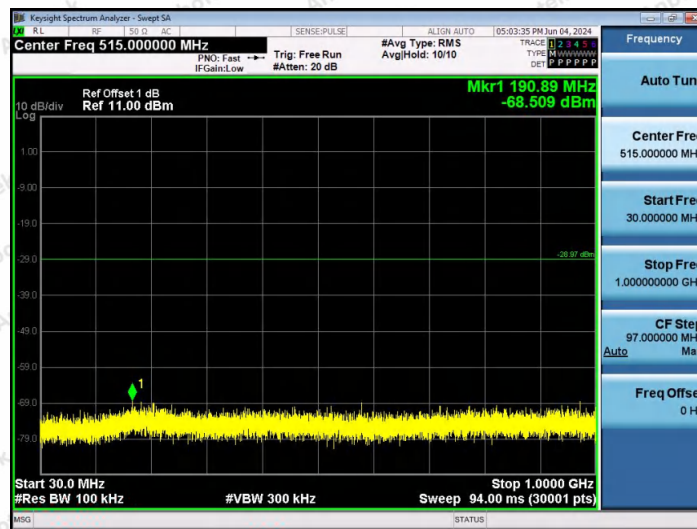

11AX20SISO-Ant1-2462-30~1000-PASS