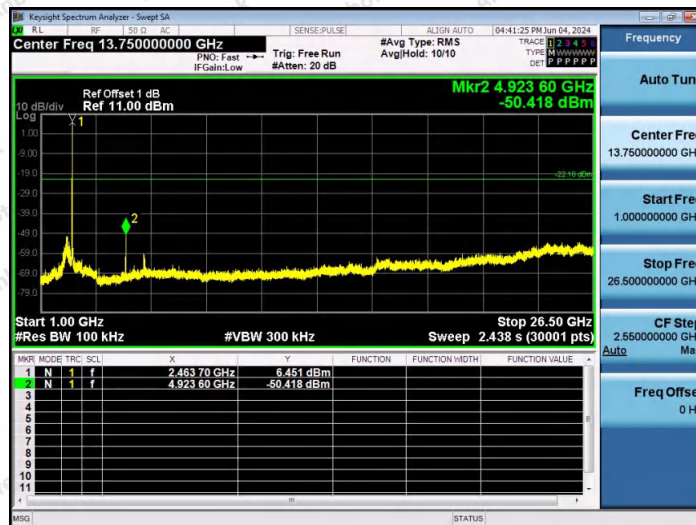

Hotline
400-003-0500
www.anbotek.com.cn

11B-Ant1-2462-0~Reference-PASS

11B-Ant1-2462-30~1000-PASS

11B-Ant1-2462-1000~26500-PASS

Shenzhen Anbotek Compliance Laboratory Limited

Address: 1/F., Building D, Sogood Science and Technology Park, Sanwei Community, Hangcheng Street, Bao'an District, Shenzhen, Guangdong, China.
Tel: (86) 0755-26066440 Fax: (86) 0755-26014772 Email: service@anbotek.com