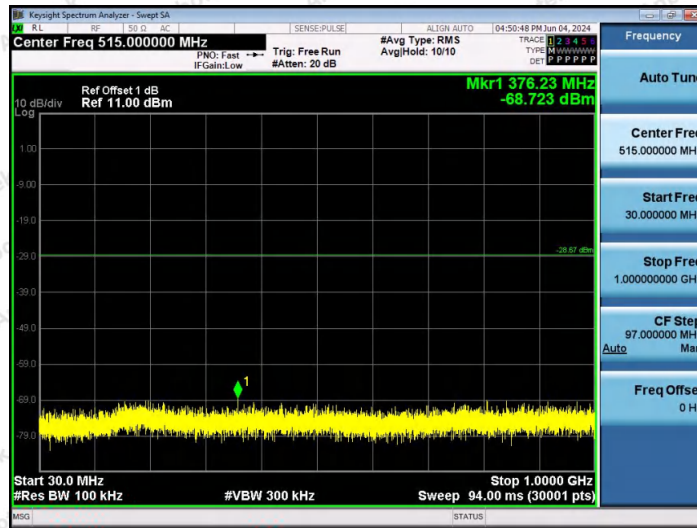

11N20SISO-Ant1-2437-30~1000-PASS