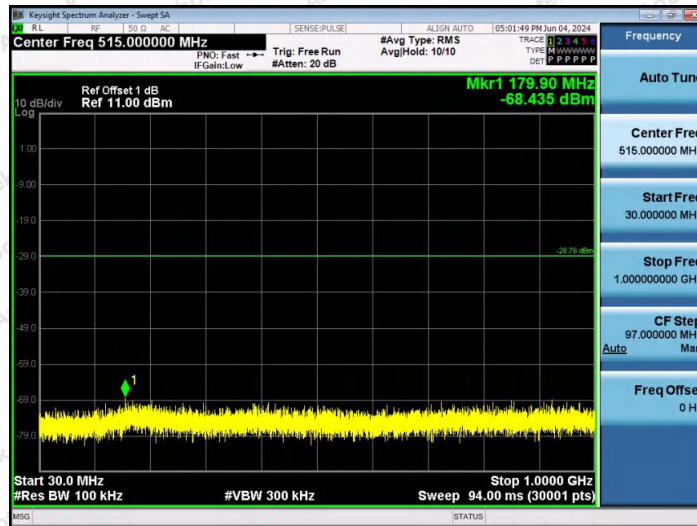

11AX20SISO-Ant1-2437-30~1000-PASS