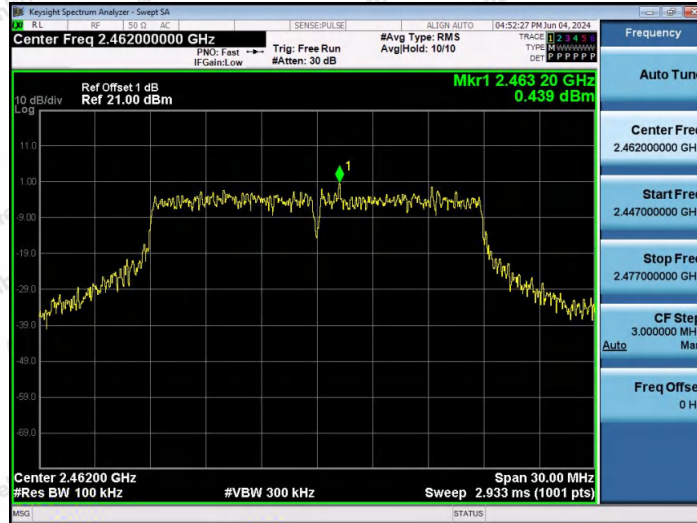

11N20SISO-Ant1-2462-0~Reference-PASS