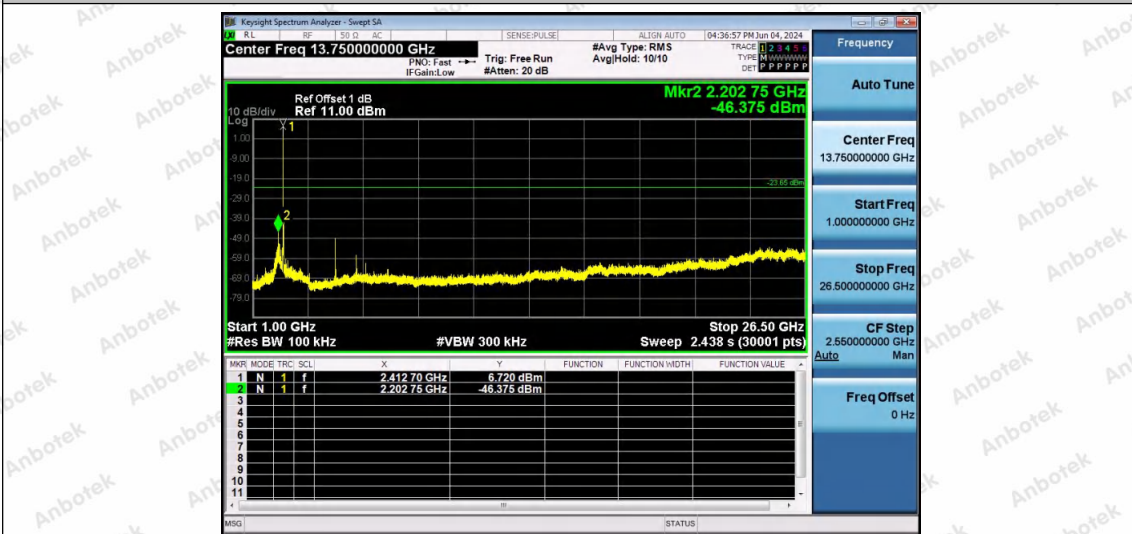

Hotline
 400-003-0500
www.anbotek.com.cn

Test Graphs

11B-Ant1-2412-0~Reference-PASS

11B-Ant1-2412-30~1000-PASS

11B-Ant1-2412-1000~26500-PASS

Shenzhen Anbotek Compliance Laboratory Limited

Address: 1/F., Building D, Sogood Science and Technology Park, Sanwei Community, Hangcheng Street, Bao'an District, Shenzhen, Guangdong, China.
Tel: (86) 0755-26066440 Fax: (86) 0755-26014772 Email: service@anbotek.com