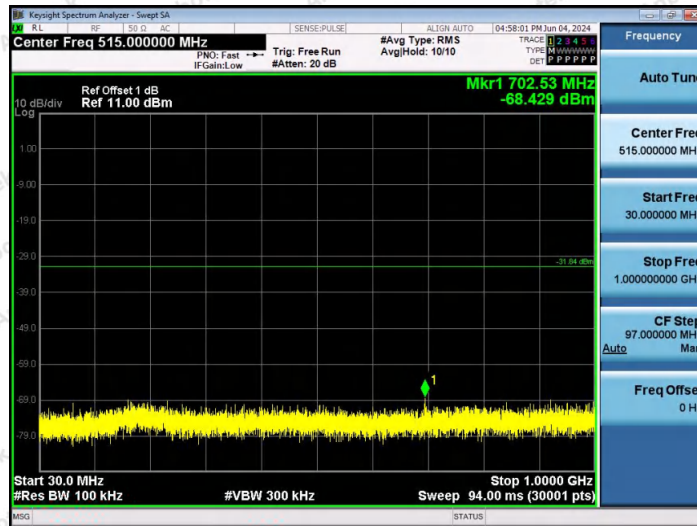

11N40SISO-Ant1-2452-30~1000-PASS