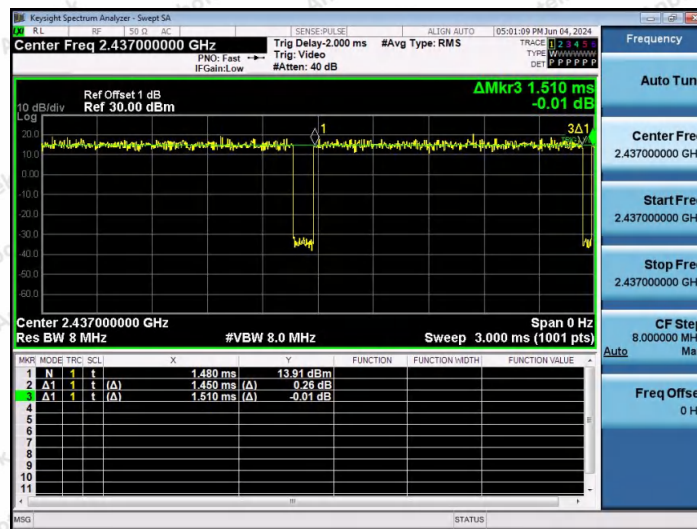

NTNV-11AX20SISO-Ant1-2437