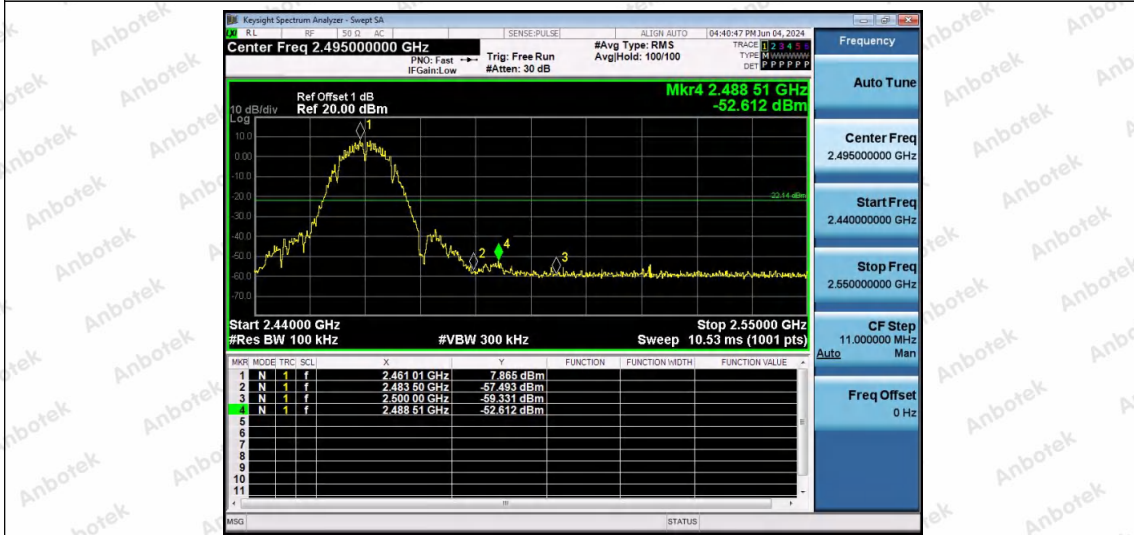

11B-Ant1-2462-PASS