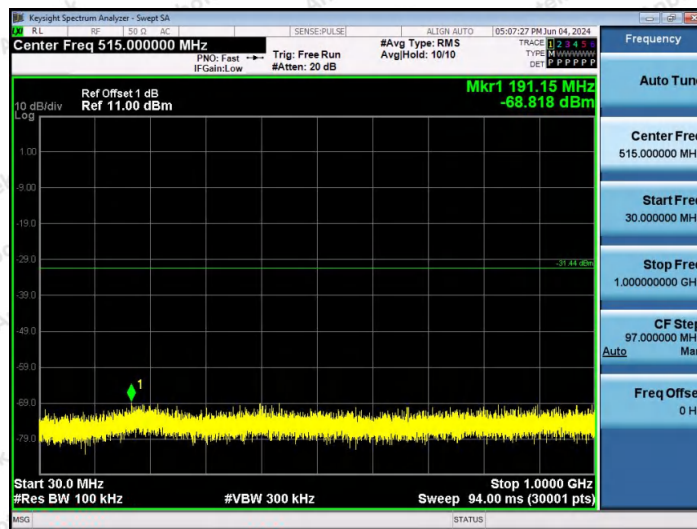

11AX40SISO-Ant1-2437-30~1000-PASS