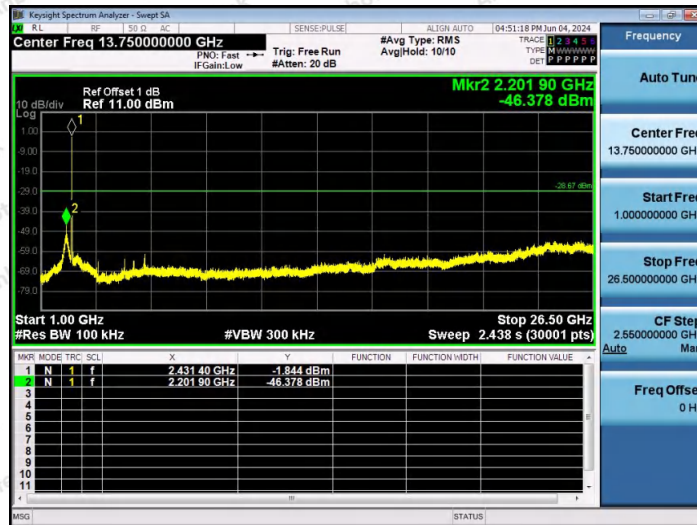

Hotline 400-003-0500
 www.anbotek.com.cn

11N20SISO-Ant1-2437-0~Reference-PASS

11N20SISO-Ant1-2437-30~1000-PASS

11N20SISO-Ant1-2437-1000~26500-PASS

Shenzhen Anbotek Compliance Laboratory Limited

Address: 1/F., Building D, Sogood Science and Technology Park, Sanwei Community, Hangcheng Street, Bao'an District, Shenzhen, Guangdong, China.
 Tel: (86) 0755-26066440 Fax: (86) 0755-26014772 Email: service@anbotek.com