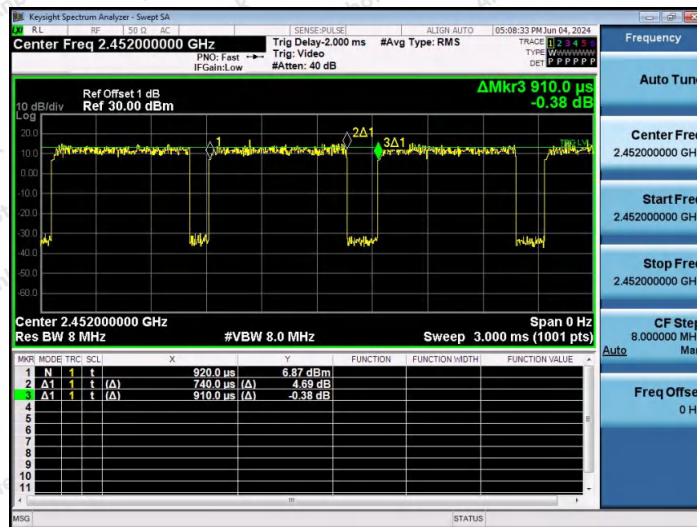

Hotline 400-003-0500
 www.anbotek.com.cn

NTNV-11AX40SISO-Ant1-2422

NTNV-11AX40SISO-Ant1-2437

NTNV-11AX40SISO-Ant1-2452

---End---

Shenzhen Anbotek Compliance Laboratory Limited

Address: 1/F., Building D, Sogood Science and Technology Park, Sanwei Community, Hangcheng Street, Bao'an District, Shenzhen, Guangdong, China.
 Tel: (86) 0755-26066440 Fax: (86) 0755-26014772 Email: service@anbotek.com