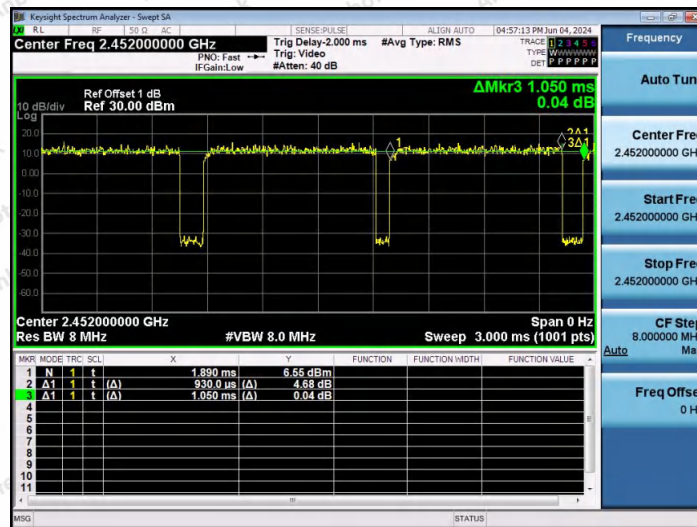

Hotline 400-003-0500
 www.anbotek.com.cn

NTNV-11N40SISO-Ant1-2422

NTNV-11N40SISO-Ant1-2437

NTNV-11N40SISO-Ant1-2452

Shenzhen Anbotek Compliance Laboratory Limited

Address: 1/F., Building D, Sogood Science and Technology Park, Sanwei Community, Hangcheng Street, Bao'an District, Shenzhen, Guangdong, China.
 Tel: (86) 0755-26066440 Fax: (86) 0755-26014772 Email: service@anbotek.com