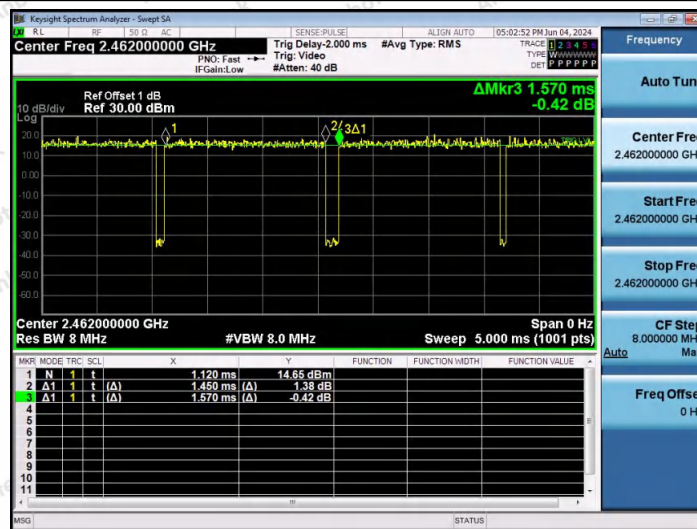

Hotline 400-003-0500
 www.anbotek.com.cn

NTNV-11AX20SISO-Ant1-2412

NTNV-11AX20SISO-Ant1-2437

NTNV-11AX20SISO-Ant1-2462

Shenzhen Anbotek Compliance Laboratory Limited

Address: 1/F., Building D, Sogood Science and Technology Park, Sanwei Community, Hangcheng Street, Bao'an District, Shenzhen, Guangdong, China.
 Tel: (86) 0755-26066440 Fax: (86) 0755-26014772 Email: service@anbotek.com