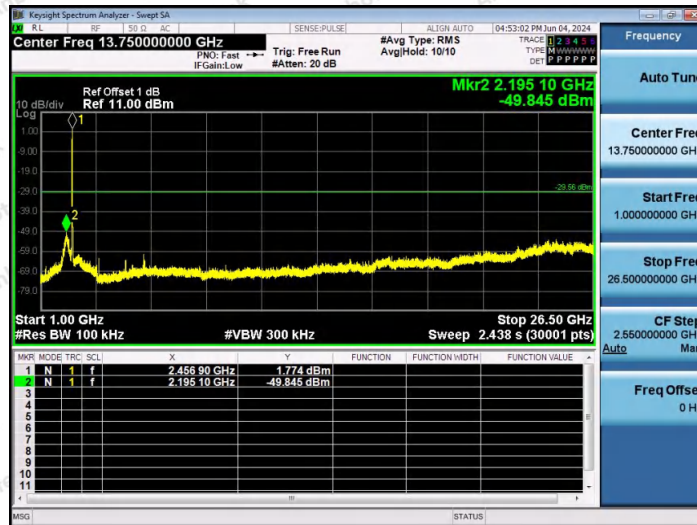

Hotline
 400-003-0500
 www.anbotek.com.cn

11N20SISO-Ant1-2462-0~Reference-PASS

11N20SISO-Ant1-2462-30~1000-PASS

11N20SISO-Ant1-2462-1000~26500-PASS

Shenzhen Anbotek Compliance Laboratory Limited

Address: 1/F., Building D, Sogood Science and Technology Park, Sanwei Community, Hangcheng Street, Bao'an District, Shenzhen, Guangdong, China.
Tel: (86) 0755-26066440 Fax: (86) 0755-26014772 Email: service@anbotek.com