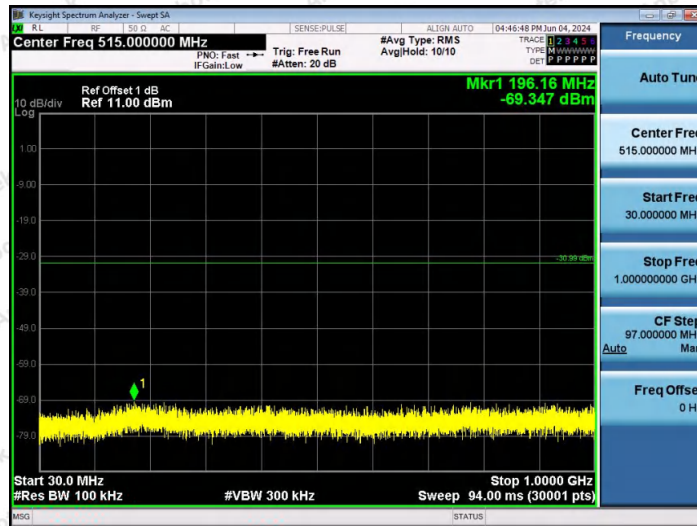

11G-Ant1-2462-30~1000-PASS