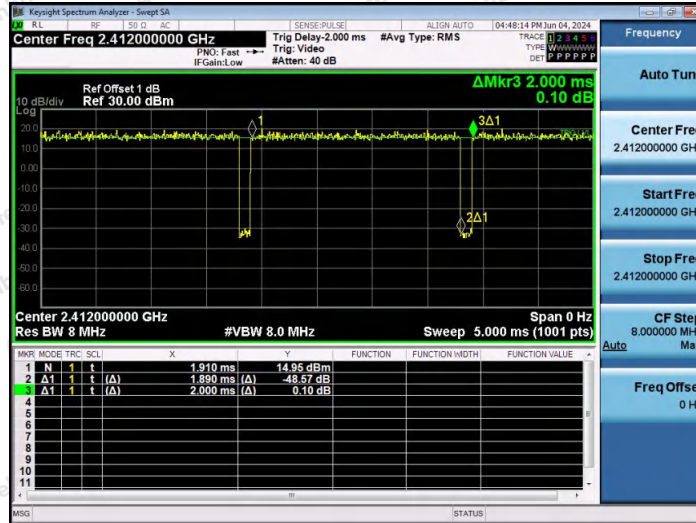

NTNV-11N20SISO-Ant1-2412