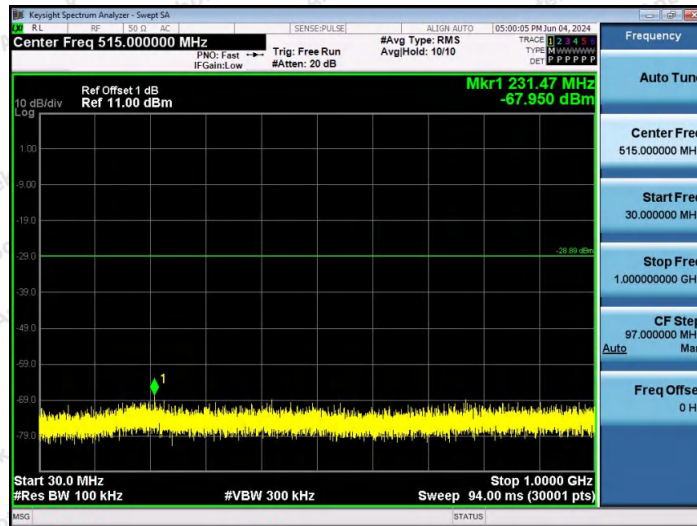

11AX20SISO-Ant1-2412-30~1000-PASS