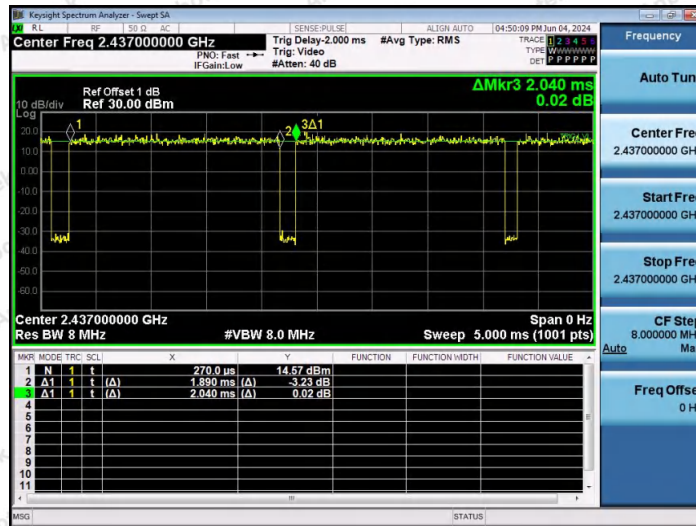

NTNV-11N20SISO-Ant1-2437