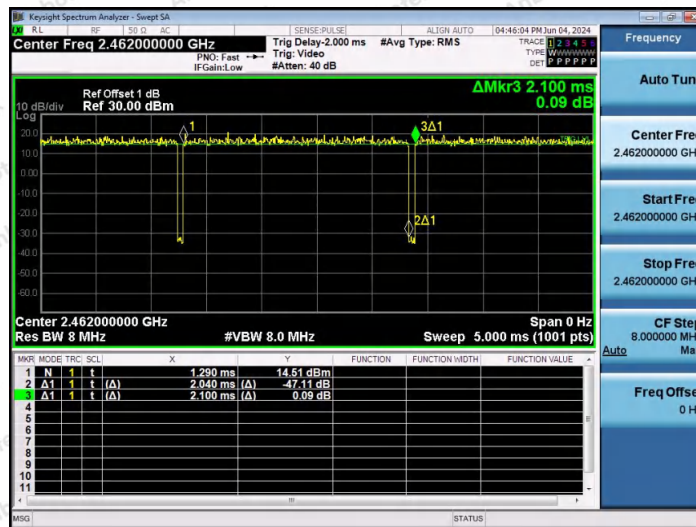

Hotline 400-003-0500
www.anbotek.com.cn

NTNV-11B-Ant1-2462

NTNV-11G-Ant1-2412

NTNV-11G-Ant1-2437

NTNV-11G-Ant1-2462

Shenzhen Anbotek Compliance Laboratory Limited

Address: 1/F., Building D, Sogood Science and Technology Park, Sanwei Community, Hangcheng Street, Bao'an District, Shenzhen, Guangdong, China.
 Tel: (86) 0755-26066440 Fax: (86) 0755-26014772 Email: service@anbotek.com