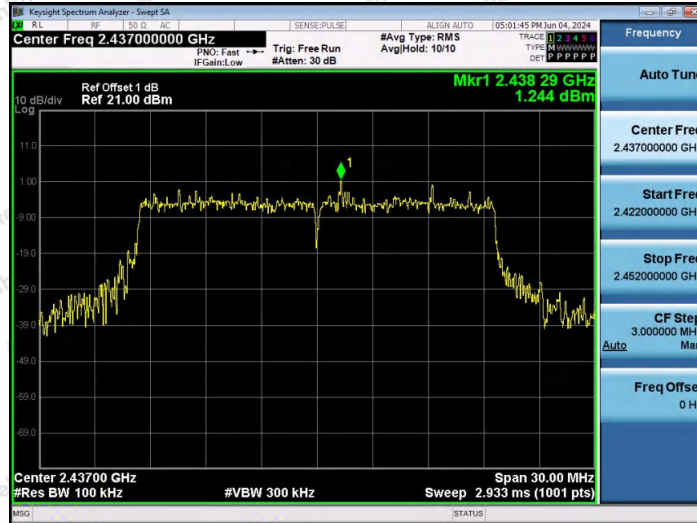

11AX20SISO-Ant1-2437-0~Reference-PASS