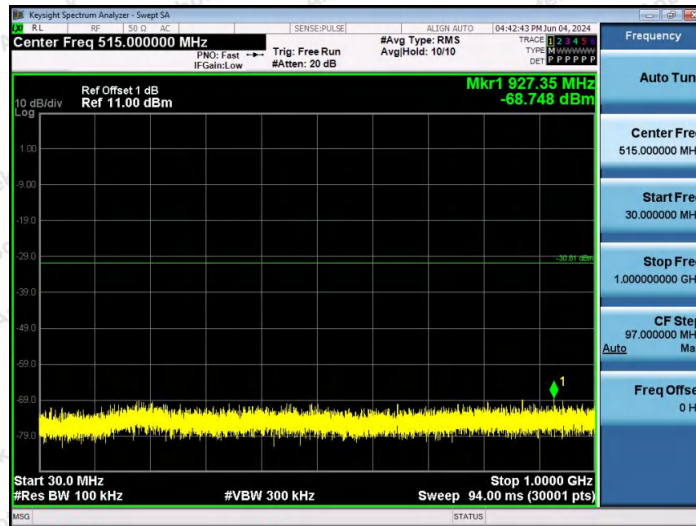

11G-Ant1-2412-30~1000-PASS