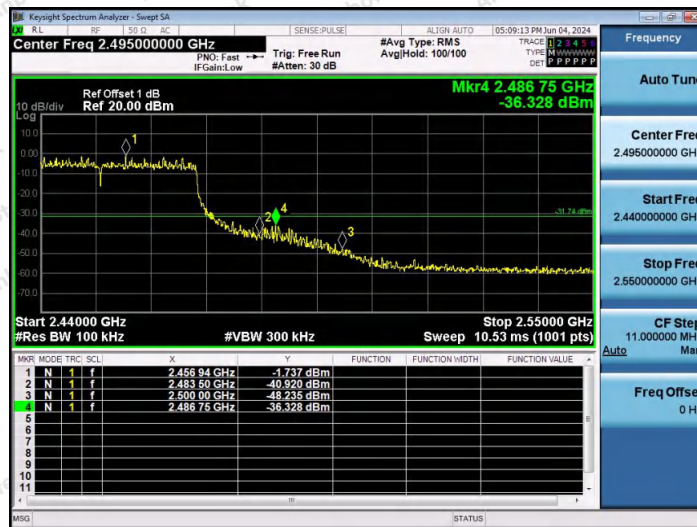

11AX40SISO-Ant1-2452-PASS

Shenzhen Anbotek Compliance Laboratory Limited

Address: 1/F., Building D, Sogood Science and Technology Park, Sanwei Community, Hangcheng Street, Bao'an District, Shenzhen, Guangdong, China.
Tel: (86) 0755-26066440 Fax: (86) 0755-26014772 Email: service@anbotek.com

Hotline 400-003-0500
www.anbotek.com.cn