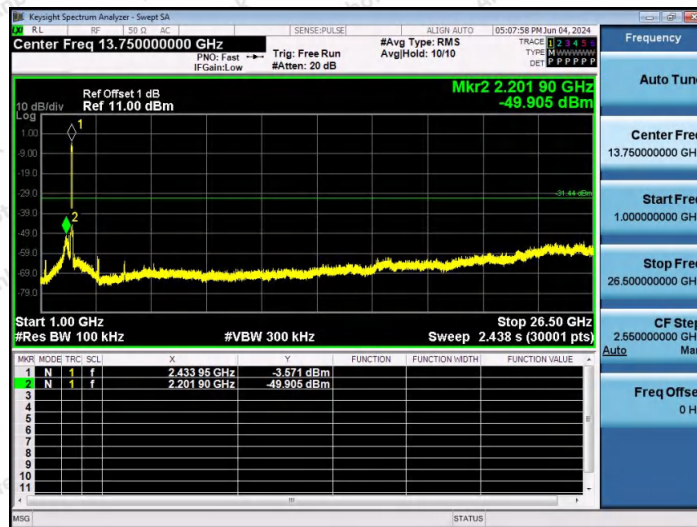

Hotline
400-003-0500
www.anbotek.com.cn

11AX40SISO-Ant1-2437-0~Reference-PASS

11AX40SISO-Ant1-2437-30~1000-PASS

11AX40SISO-Ant1-2437-1000~26500-PASS

Shenzhen Anbotek Compliance Laboratory Limited

Address: 1/F., Building D, Sogood Science and Technology Park, Sanwei Community, Hangcheng Street, Bao'an District, Shenzhen, Guangdong, China.
Tel: (86) 0755-26066440 Fax: (86) 0755-26014772 Email: service@anbotek.com