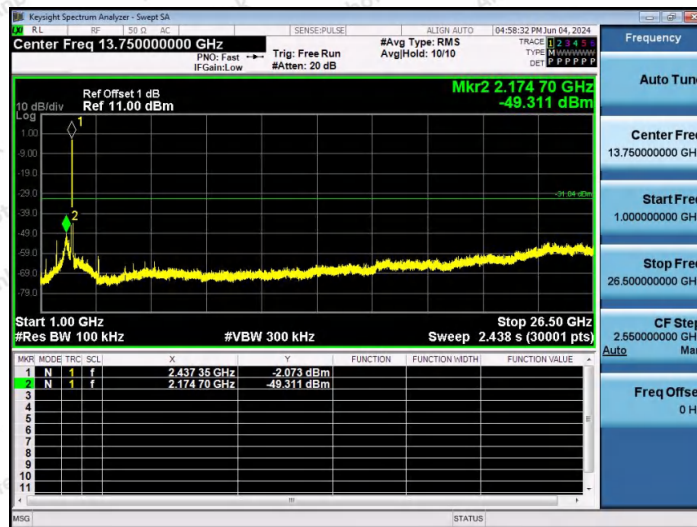

Hotline 400-003-0500
www.anbotek.com.cn

11N40SISO-Ant1-2452-0~Reference-PASS

11N40SISO-Ant1-2452-30~1000-PASS

11N40SISO-Ant1-2452-1000~26500-PASS

Shenzhen Anbotek Compliance Laboratory Limited

Address: 1/F., Building D, Sogood Science and Technology Park, Sanwei Community, Hangcheng Street, Bao'an District, Shenzhen, Guangdong, China.
 Tel: (86) 0755-26066440 Fax: (86) 0755-26014772 Email: service@anbotek.com