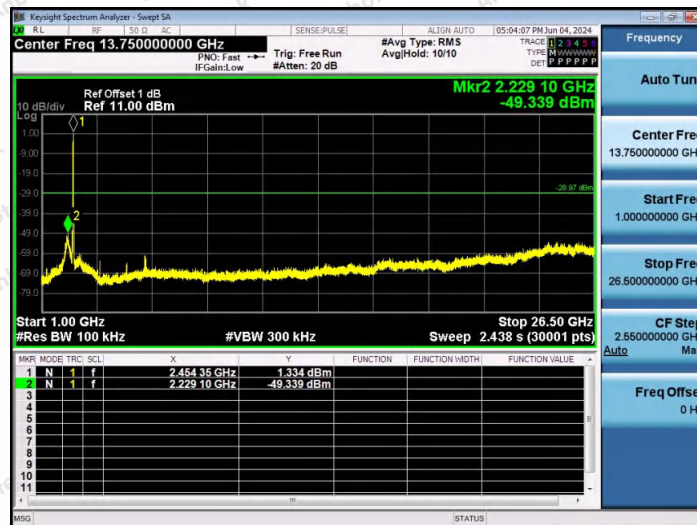

Hotline 400-003-0500
 www.anbotek.com.cn

11AX20SISO-Ant1-2462-0~Reference-PASS

11AX20SISO-Ant1-2462-30~1000-PASS

11AX20SISO-Ant1-2462-1000~26500-PASS

Shenzhen Anbotek Compliance Laboratory Limited

Address: 1/F., Building D, Sogood Science and Technology Park, Sanwei Community, Hangcheng Street, Bao'an District, Shenzhen, Guangdong, China.
 Tel: (86) 0755-26066440 Fax: (86) 0755-26014772 Email: service@anbotek.com