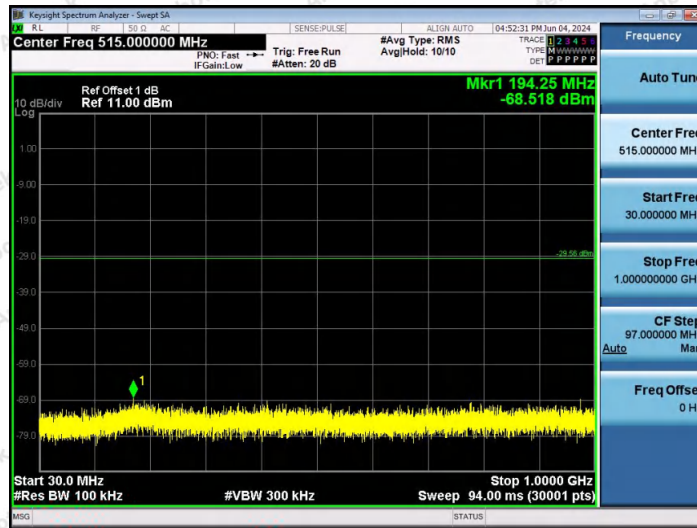

11N20SISO-Ant1-2462-30~1000-PASS