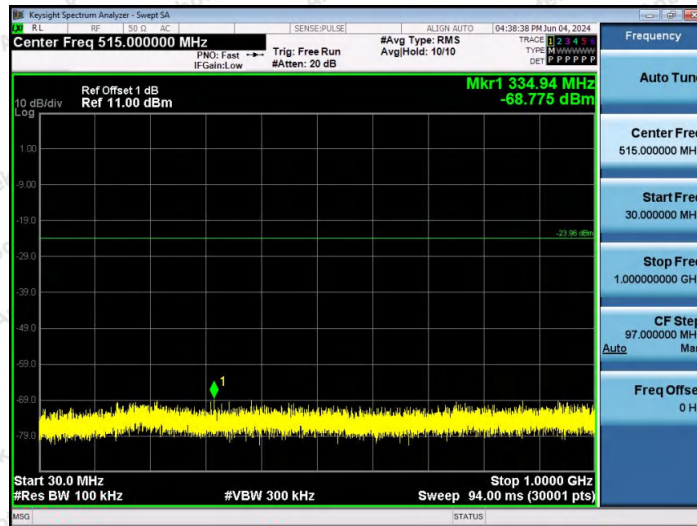

11B-Ant1-2437-30~1000-PASS