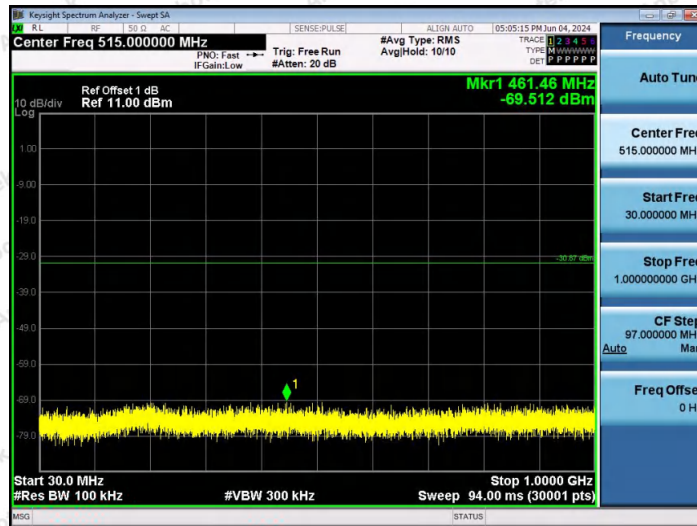

11AX40SISO-Ant1-2422-30~1000-PASS