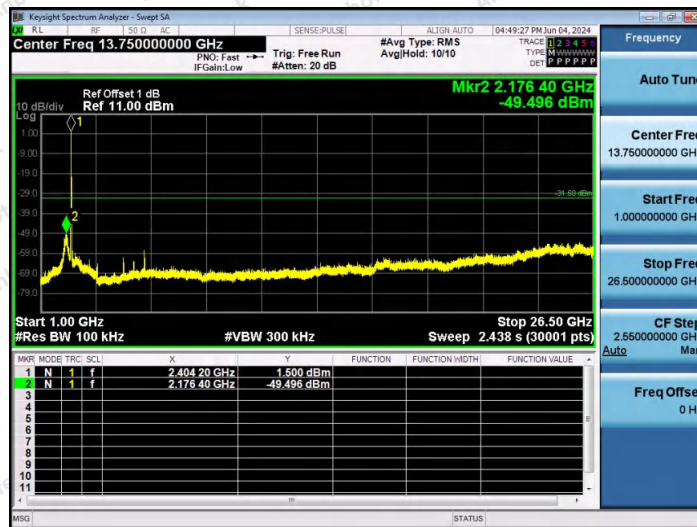

Hotline
400-003-0500
www.anbotek.com.cn

11N20SISO-Ant1-2412-0~Reference-PASS

11N20SISO-Ant1-2412-30~1000-PASS

11N20SISO-Ant1-2412-1000~26500-PASS

Shenzhen Anbotek Compliance Laboratory Limited

Address: 1/F., Building D, Sogood Science and Technology Park, Sanwei Community, Hangcheng Street, Bao'an District, Shenzhen, Guangdong, China.
 Tel: (86) 0755-26066440 Fax: (86) 0755-26014772 Email: service@anbotek.com