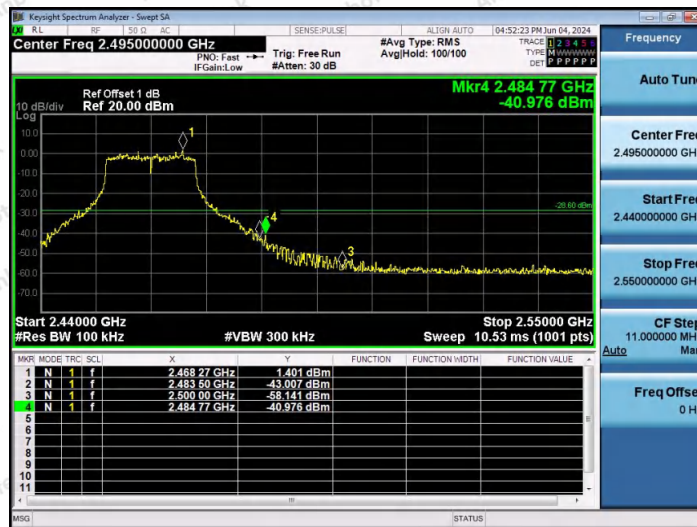

11N20SISO-Ant1-2462-PASS

Shenzhen Anbotek Compliance Laboratory Limited

Address: 1/F., Building D, Sogood Science and Technology Park, Sanwei Community, Hangcheng Street, Bao'an District, Shenzhen, Guangdong, China.
Tel: (86) 0755-26066440 Fax: (86) 0755-26014772 Email: service@anbotek.com

Hotline
400-003-0500
www.anbotek.com.cn