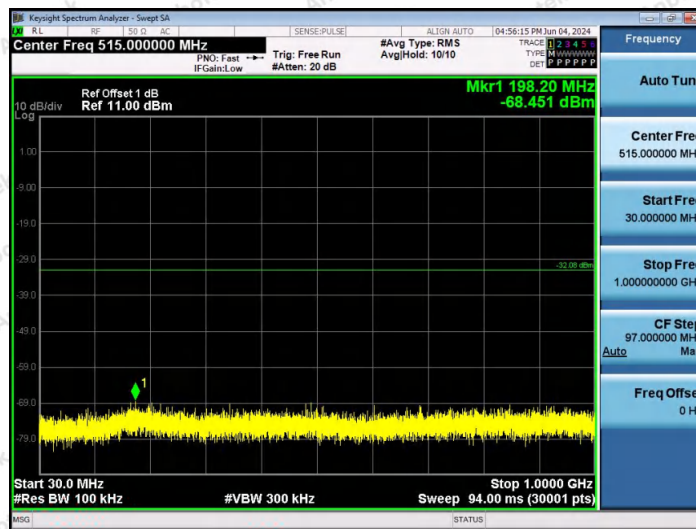

11N40SISO-Ant1-2437-30~1000-PASS