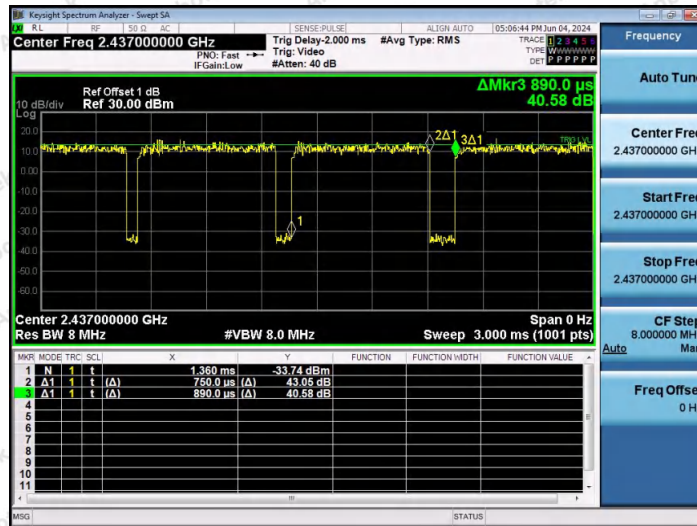

NTNV-11AX40SISO-Ant1-2437