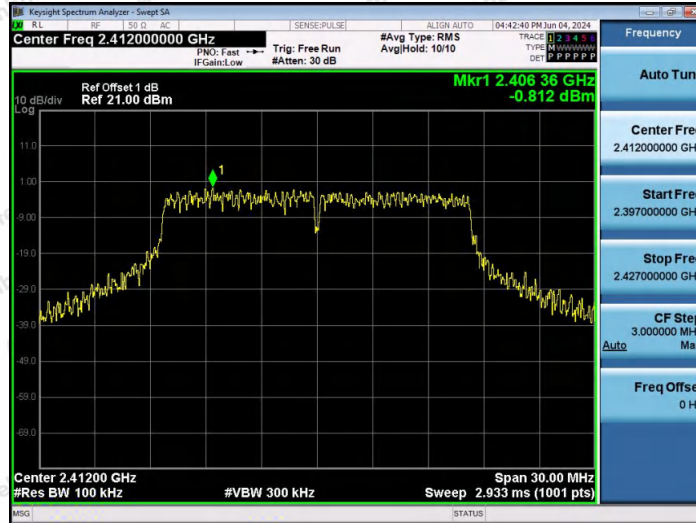

11G-Ant1-2412-0~Reference-PASS