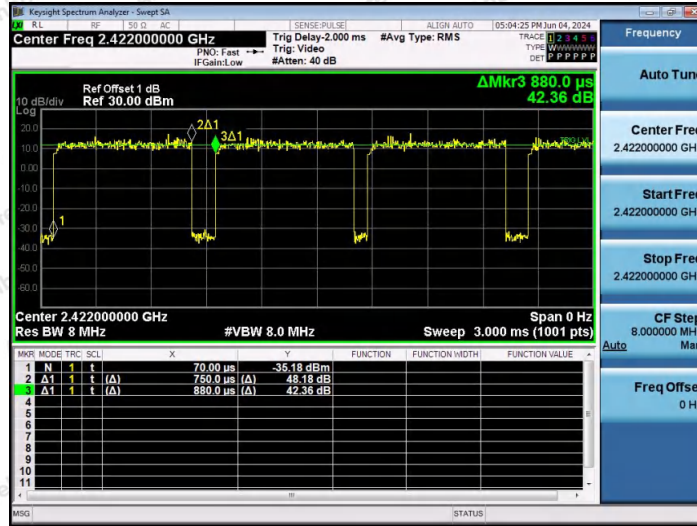

NTNV-11AX40SISO-Ant1-2422