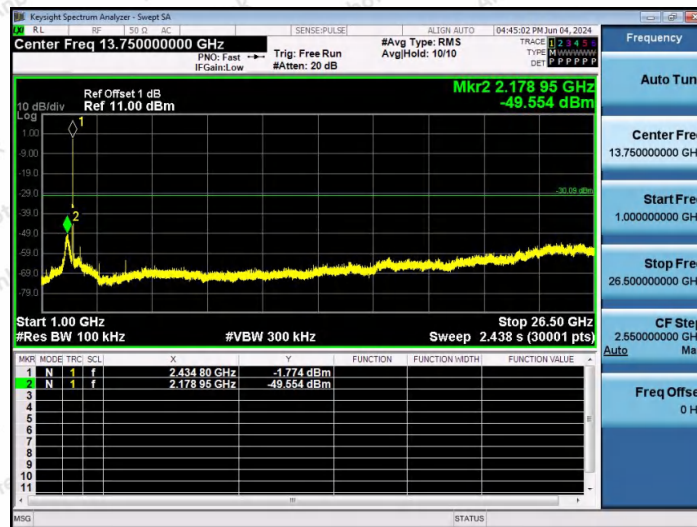

Hotline
400-003-0500
www.anbotek.com.cn

11G-Ant1-2437-0~Reference-PASS

11G-Ant1-2437-30~1000-PASS

11G-Ant1-2437-1000~26500-PASS

Shenzhen Anbotek Compliance Laboratory Limited

Address: 1/F., Building D, Sogood Science and Technology Park, Sanwei Community, Hangcheng Street, Bao'an District, Shenzhen, Guangdong, China.
 Tel: (86) 0755-26066440 Fax: (86) 0755-26014772 Email: service@anbotek.com