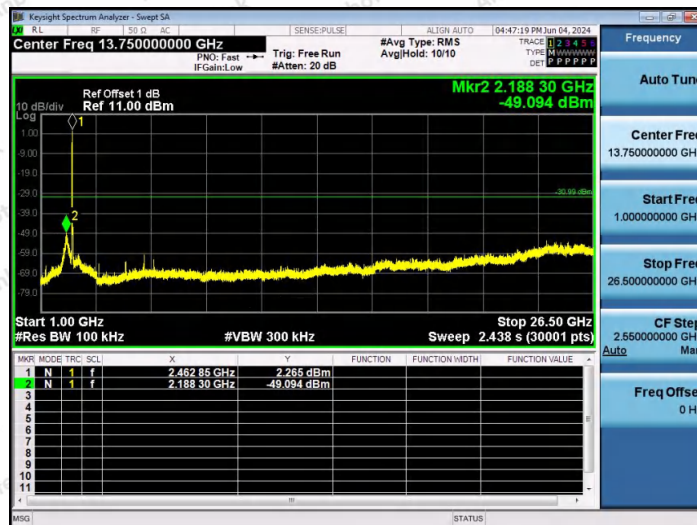

Hotline 400-003-0500
 www.anbotek.com.cn

11G-Ant1-2462-0~Reference-PASS

11G-Ant1-2462-30~1000-PASS

11G-Ant1-2462-1000~26500-PASS

Shenzhen Anbotek Compliance Laboratory Limited

Address: 1/F., Building D, Sogood Science and Technology Park, Sanwei Community, Hangcheng Street, Bao'an District, Shenzhen, Guangdong, China.
Tel: (86) 0755-26066440 Fax: (86) 0755-26014772 Email: service@anbotek.com