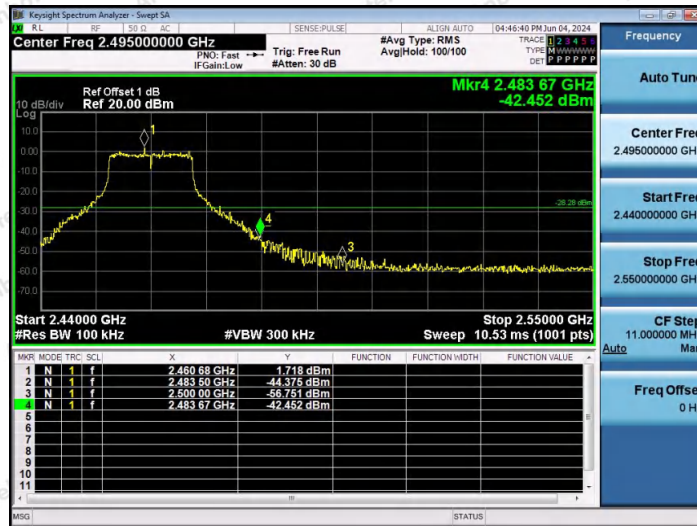

11G-Ant1-2462-PASS