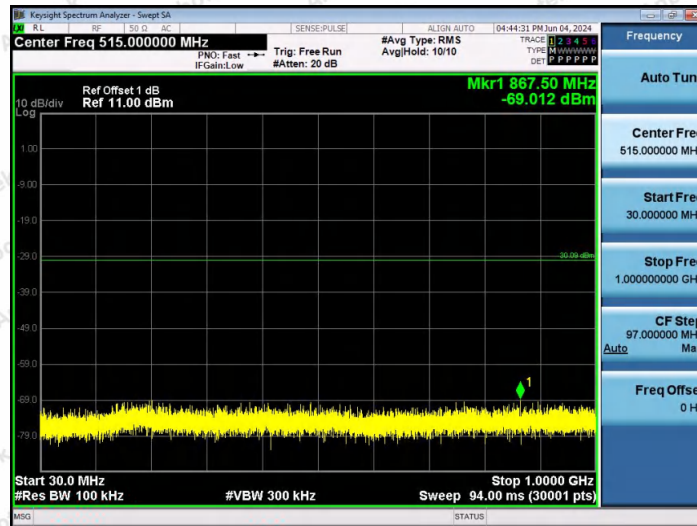

11G-Ant1-2437-30~1000-PASS