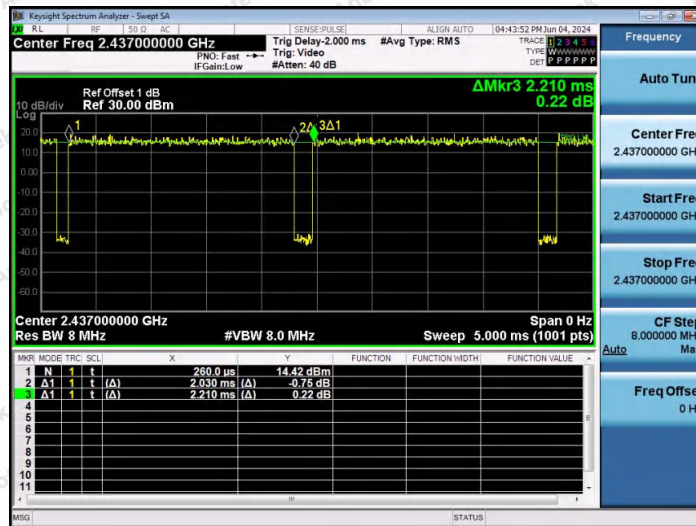

NTNV-11G-Ant1-2412