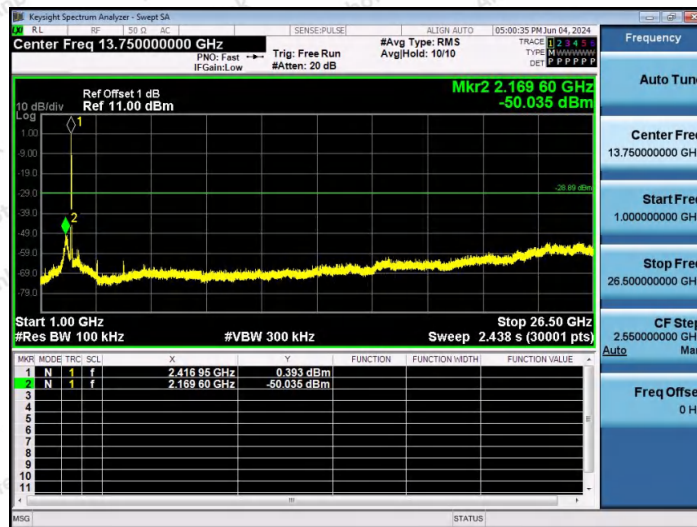

Hotline
 400-003-0500
 www.anbotek.com.cn

11AX20SISO-Ant1-2412-0~Reference-PASS

11AX20SISO-Ant1-2412-30~1000-PASS

11AX20SISO-Ant1-2412-1000~26500-PASS

Shenzhen Anbotek Compliance Laboratory Limited

Address: 1/F., Building D, Sogood Science and Technology Park, Sanwei Community, Hangcheng Street, Bao'an District, Shenzhen, Guangdong, China.
Tel: (86) 0755-26066440 Fax: (86) 0755-26014772 Email: service@anbotek.com