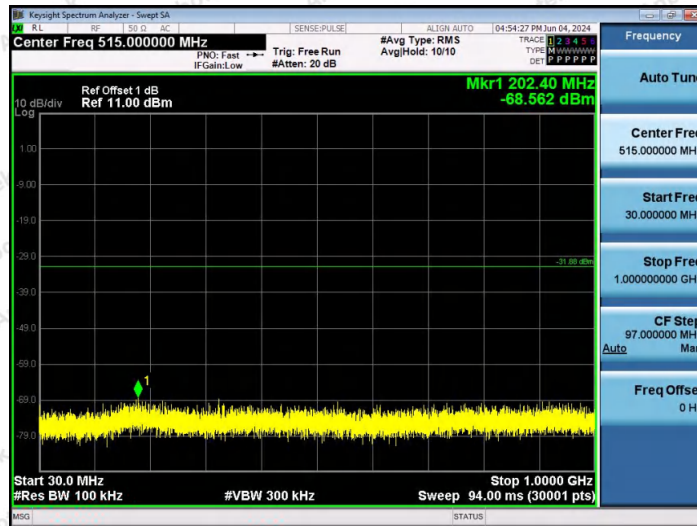

11N40SISO-Ant1-2422-30~1000-PASS