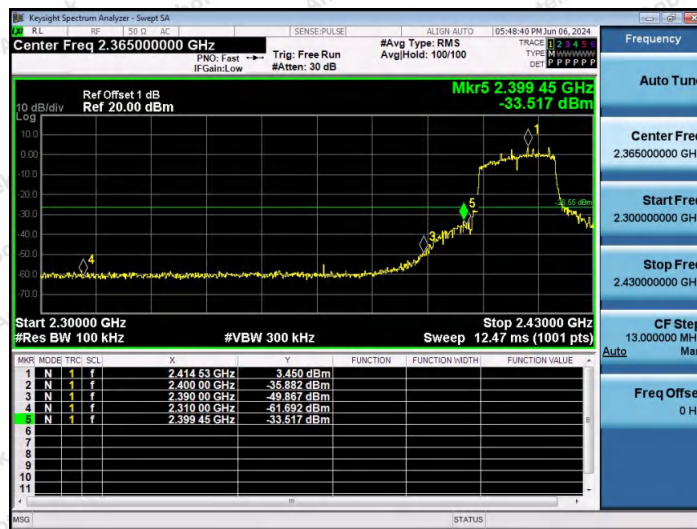

11N20SISO-Ant1-2412-PASS