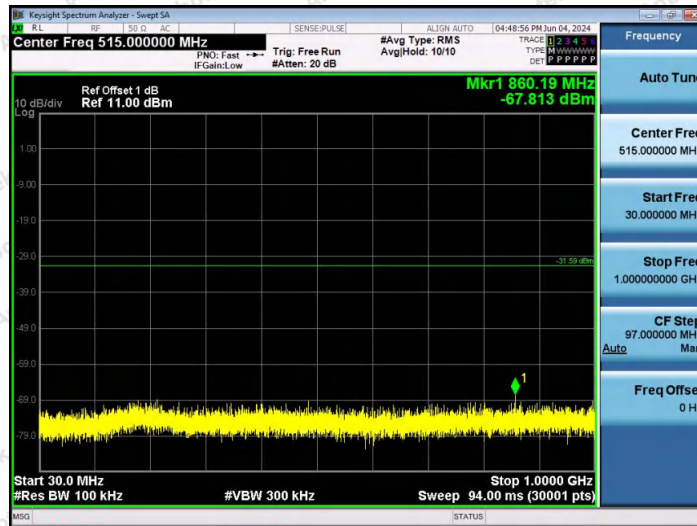

11N20SISO-Ant1-2412-30~1000-PASS