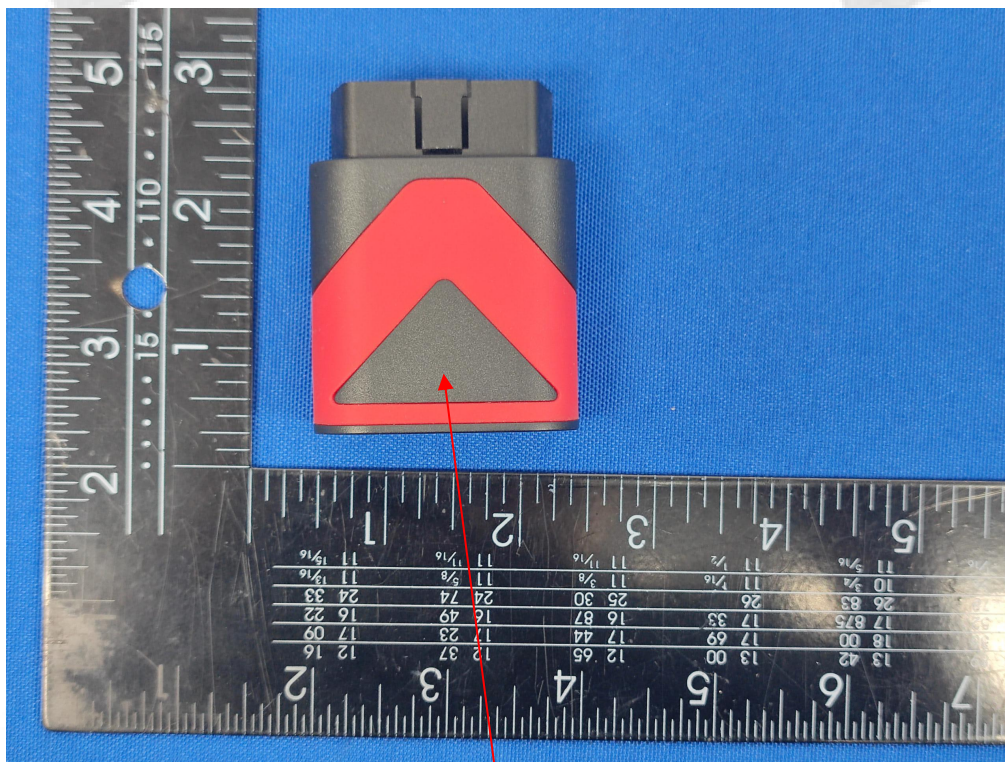

FCC ID Label Information

Label location:

FCC ID: 2ASC7VCIU15

Label Size: L: 10mm x W: 10mm