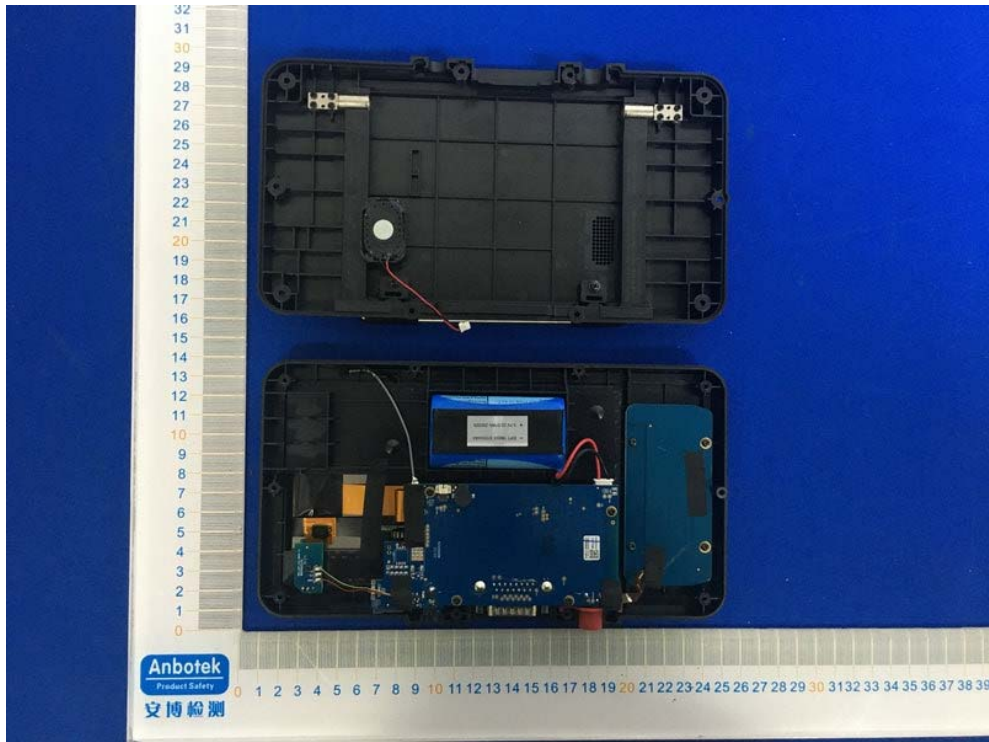

FCC ID: 2ASC7FX9000

- EPT 18650 6100mAh

+ 3.7V 22.57Wh 200325

fire/explosion info
Battery is NOT for
Use. OEM

18650E304A1-

fire/explos
Battery is NOT for