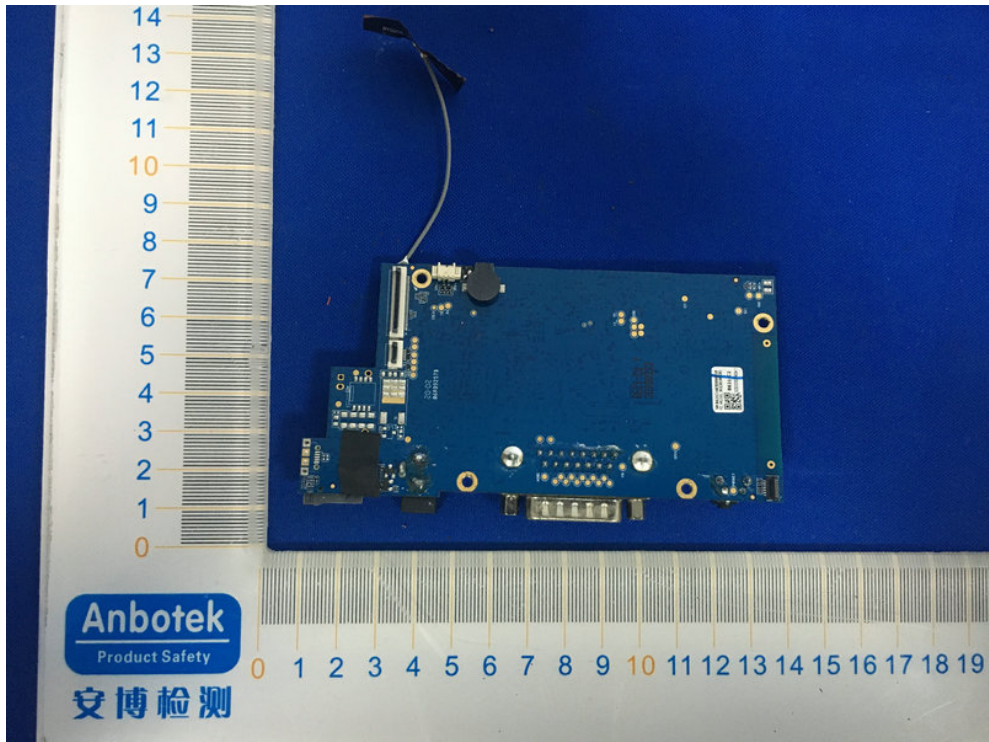

FCC ID: 2ASC7FX9000

- EPT 18650 6100mAh

+ 3.7V 22.57Wh 200325

fire/explosion info
Battery is NOT for
Use. OEM

18650E304A1-

fire/explos
Battery is NOT for