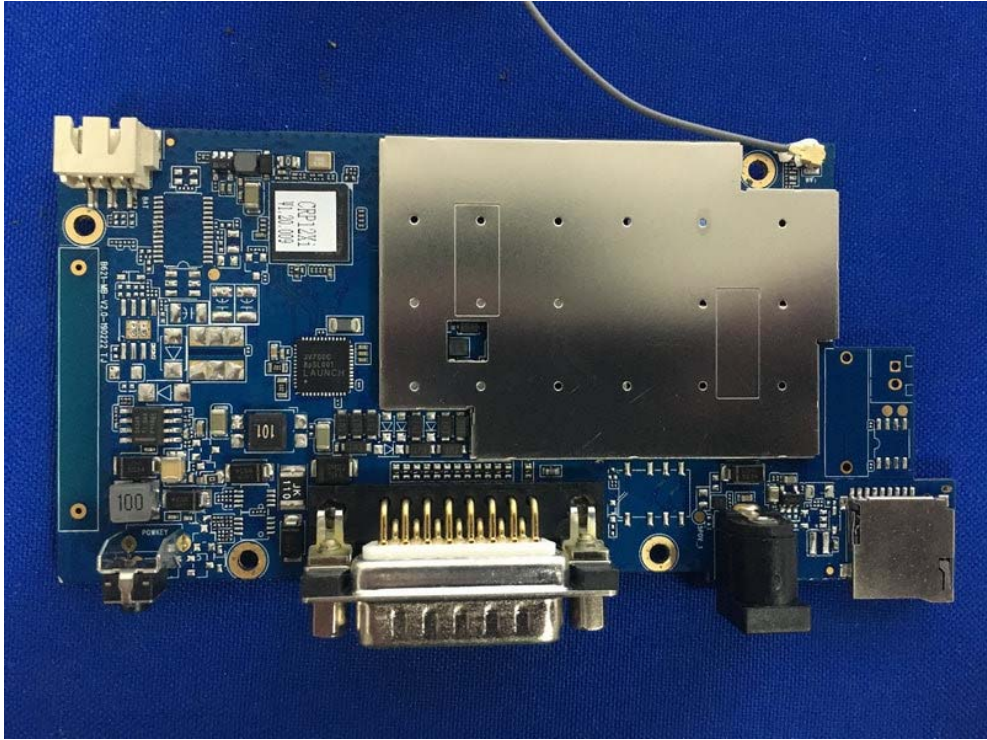

FCC ID: 2ASC7FX9000

- EPT 18650 6100mAh

+ 3.7V 22.57Wh 200325

fire/explosion info
Battery is NOT for
Use. OEM

18650E304A1-

fire/explos
Battery is NOT for