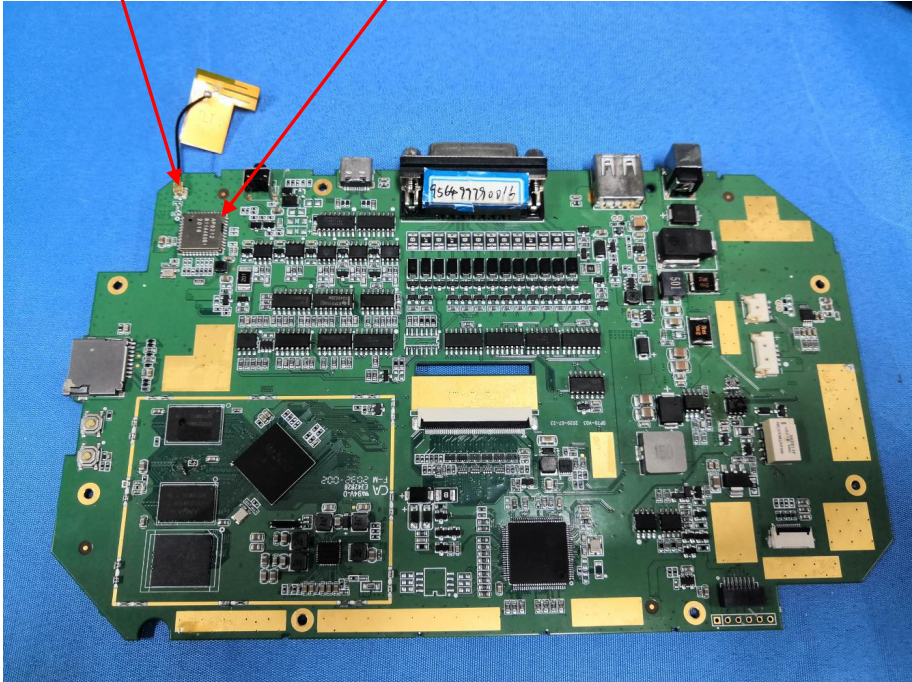

IPEX antenna

RF CHIP

RF CHIP: Model : AP6212

Manufacturer: AMPAK