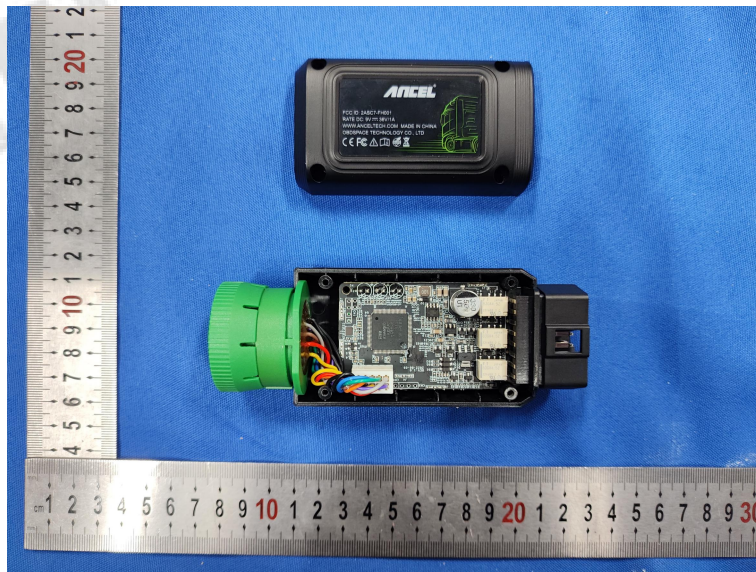

Internal Photos of EUT

Bluetooth
Antenna