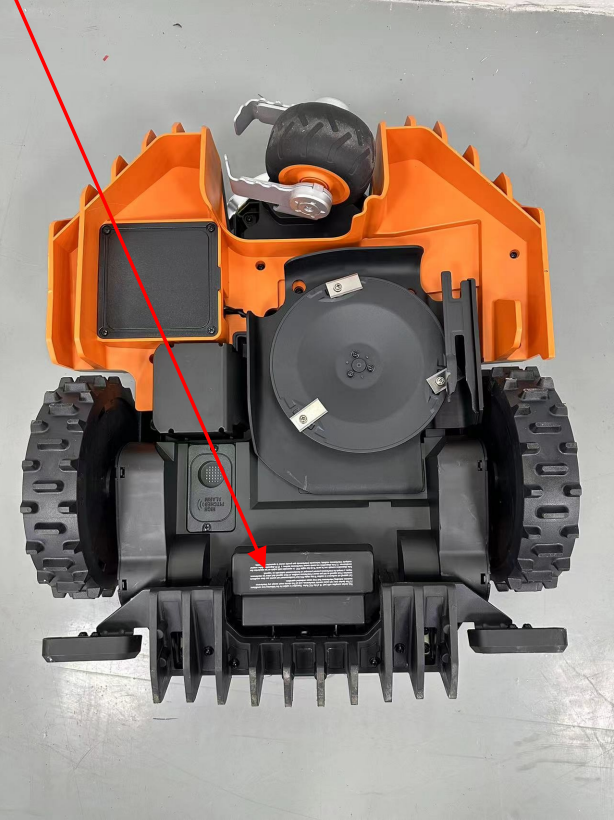

This device complies with part 15 of the FCC Rules. Operation is subject to the following two conditions: (1) This device may not cause harmful interference, and (2) This device must accept any interference received, including interference that may cause undesired operation.

Cet appareil est conforme à la section 15 des règles FCC. Son fonctionnement est soumis aux deux conditions suivantes: (1) cet appareil ne doit pas causer d'interférence nuisibles, et (2) cet appareil doit tolérer les interférences reçues, y compris les interférences pouvant provoquer un fonctionnement indésirable de l'appareil.

Este dispositivo cumple con la parte 15 de las reglas FCC. La operación está sujeta en las siguientes dos condiciones: (1) Este dispositivo no puede causar interferencia dañina, y (2) El dispositivo debe aceptar cualquier interferencia recibida, incluyendo interferencia que pueda causar la operación indeseada.