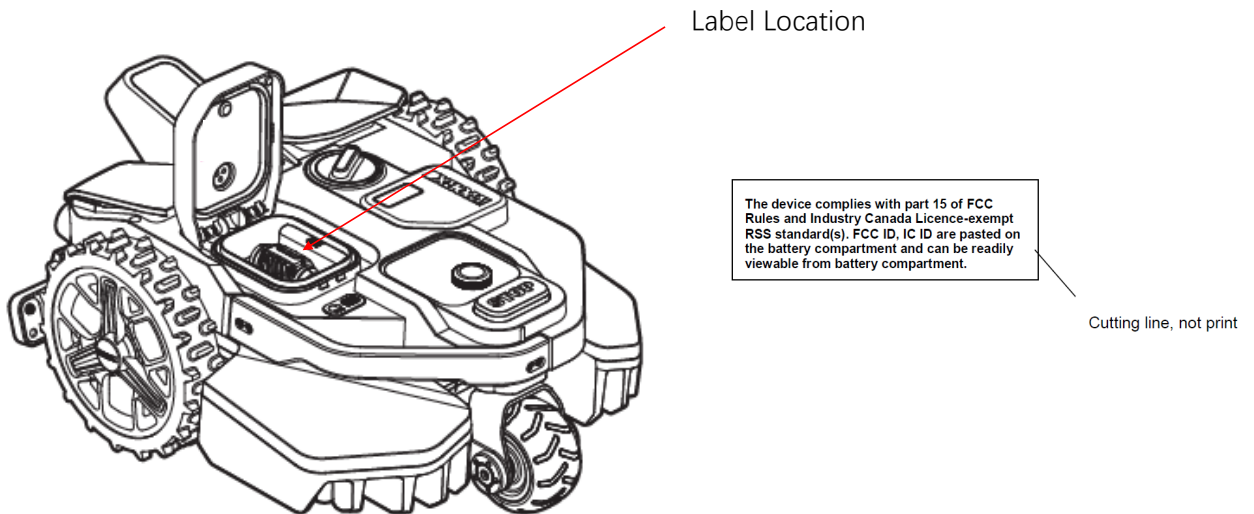

WR235
FCC ID:2ASC3WR220
IC:24992-WR220
Contains FCC ID:2ASC3CM358, 2ASC3WA0866
Contains IC:24992-CM358, 24992-WA0866

This device complies with part 15 of the FCC Rules. Operation is subject to the following two conditions: (1) This device may not cause harmful interference, and (2) This device must accept any interference received, including interference that may cause undesired operation.