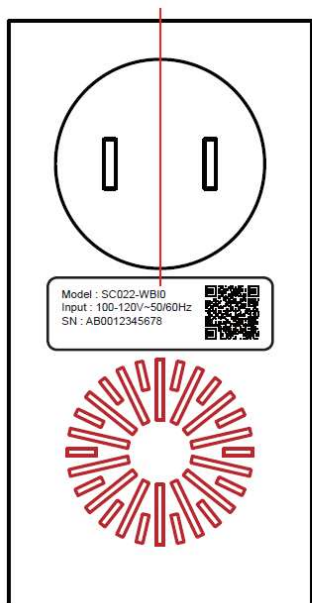

门铃主机机身铭牌：

叮咚机机身铭牌：

彩盒标签:

Doorbell Camera + Chime

Model : SC022-WB10
Input for Camera : 3 AA batteries (included)
Input for Chime : 100-120V~50/60Hz
Manufacturer : Hangzhou Xizhi Electronics Co., Ltd.
Address : The second floor, Building 3, No.8 Yuyang Road, Lushan Subdistrict, Fuyang, Hangzhou, Zhejiang, China
FCC ID : 2ASBR-XZ-R8841

SN : ZR118061234567

MAC : AA:BB:CC:DD:EE:FF
P/N:
Made in China

Doorbell Camera + Chime

Powered by tuya

Night Vision

Bluetooth

Ultra-Thin Design

Real-time Chime Alerts

Motion Detection

Photo Push Notifications

Free Cloud Storage

Easy Installation

Bluetooth **2.4G Wi-Fi**

QR Code
[Tuya Smart]App

Doorbell Camera + Chime
Model: SC022-WB10
Input for Camera: 3 AA batteries (included)
Input for Chime: 100-120V~50/60Hz
Manufacturer: Hangzhou Xizhi Electronics Co., Ltd.
Address: The second floor, Building 3, No.8 Yuyang Road, Lushan Subdistrict, Fuyang, Hangzhou, Zhejiang, China
FCC ID: 2ASBR-XZ-R8841