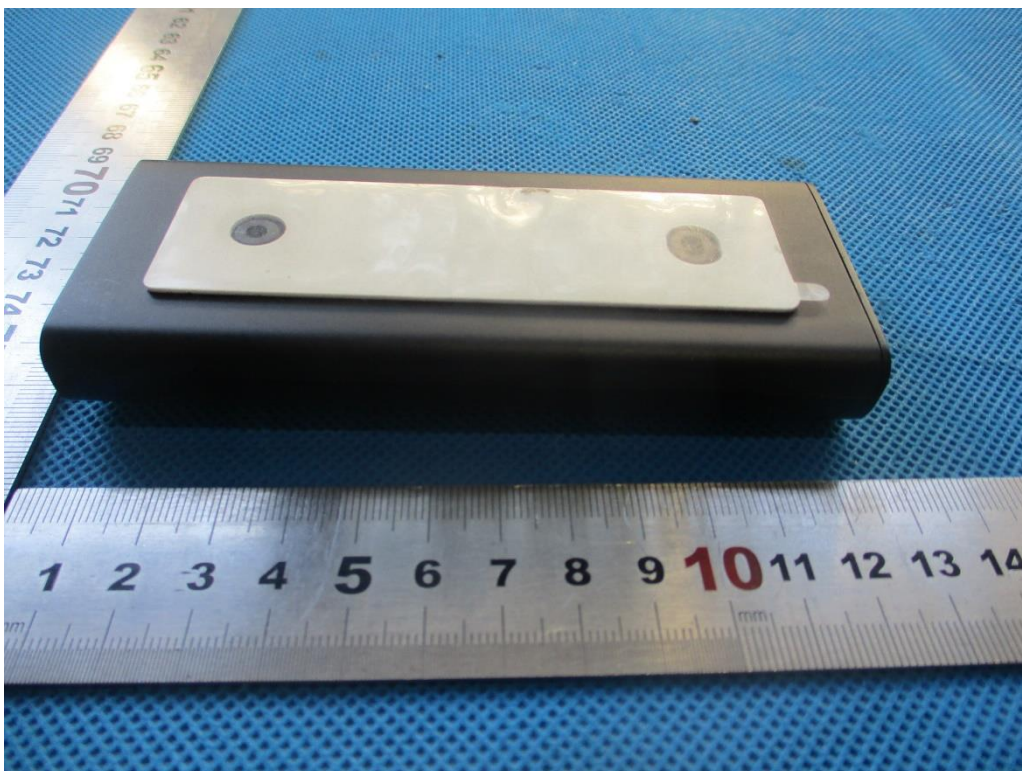

China

External Photos Documentation

Applicant: Hangzhou Xizhi Electronics Co., Ltd.
Product: Doorbell Camera+Chime
FCC ID: 2ASBR-XZ-R8841

China

External Photos Documentation

Applicant: Hangzhou Xizhi Electronics Co., Ltd.
Product: Doorbell Camera+Chime
FCC ID: 2ASBR-XZ-R8841