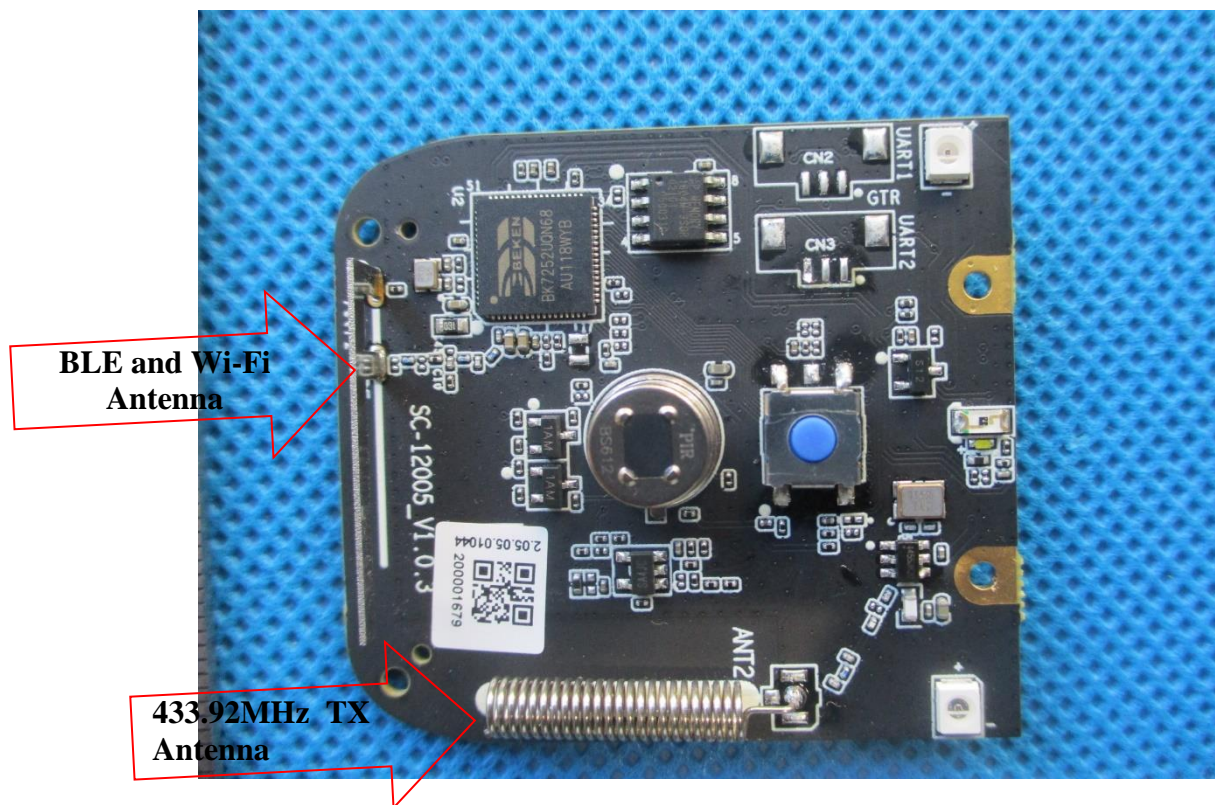

China

Internal Photos Documentation

Applicant: Hangzhou Xizhi Electronics Co., Ltd.
Product: Doorbell Camera+Chime
FCC ID: 2ASBR-XZ-R8841

Page 1 of 5

Internal Photos Documentation

Applicant: Hangzhou Xizhi Electronics Co., Ltd.
Product: Doorbell Camera+Chime
FCC ID: 2ASBR-XZ-R8841

China

Internal Photos Documentation

Applicant: Hangzhou Xizhi Electronics Co., Ltd.
Product: Doorbell Camera+Chime
FCC ID: 2ASBR-XZ-R8841

Page 3 of 5

Internal Photos Documentation

Applicant: Hangzhou Xizhi Electronics Co., Ltd.
Product: Doorbell Camera+Chime
FCC ID: 2ASBR-XZ-R8841