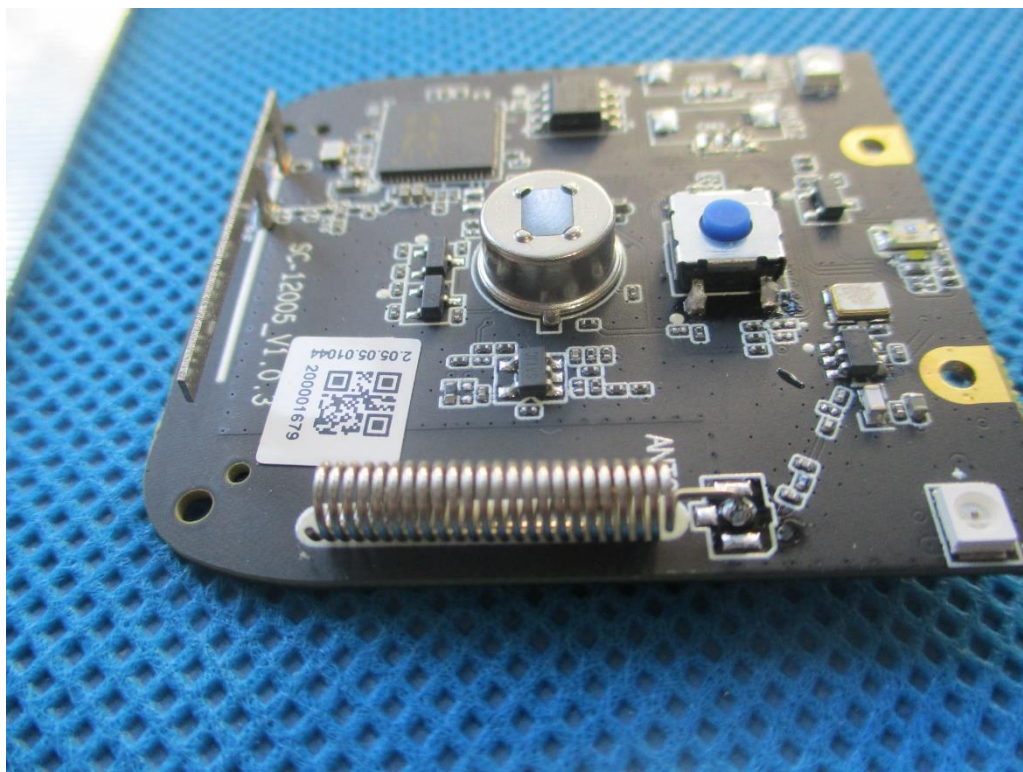

China

Internal Photos Documentation

Applicant: Hangzhou Xizhi Electronics Co., Ltd.
Product: Doorbell Camera+Chime
FCC ID: 2ASBR-XZ-R8841

Page 1 of 5

Internal Photos Documentation

Applicant: Hangzhou Xizhi Electronics Co., Ltd.
Product: Doorbell Camera+Chime
FCC ID: 2ASBR-XZ-R8841

China

Internal Photos Documentation

Applicant: Hangzhou Xizhi Electronics Co., Ltd.
Product: Doorbell Camera+Chime
FCC ID: 2ASBR-XZ-R8841

Page 3 of 5

Internal Photos Documentation

Applicant: Hangzhou Xizhi Electronics Co., Ltd.
Product: Doorbell Camera+Chime
FCC ID: 2ASBR-XZ-R8841