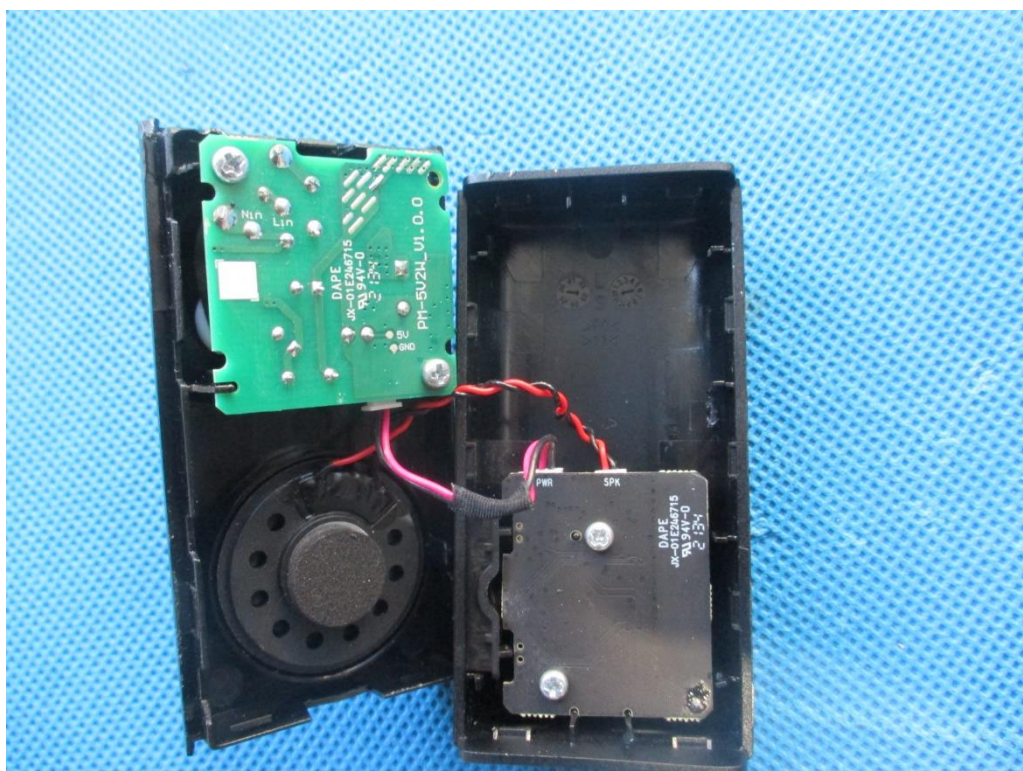

China

Internal Photos Documentation

Applicant: Hangzhou Xizhi Electronics Co., Ltd.
Product: Doorbell Camera+Chime
FCC ID: 2ASBR-XZ-R8841

Page 1 of 5

Internal Photos Documentation

Applicant: Hangzhou Xizhi Electronics Co., Ltd.
Product: Doorbell Camera+Chime
FCC ID: 2ASBR-XZ-R8841

China

Internal Photos Documentation

Applicant: Hangzhou Xizhi Electronics Co., Ltd.
Product: Doorbell Camera+Chime
FCC ID: 2ASBR-XZ-R8841

Page 3 of 5

Internal Photos Documentation

Applicant: Hangzhou Xizhi Electronics Co., Ltd.
Product: Doorbell Camera+Chime
FCC ID: 2ASBR-XZ-R8841

China

Internal Photos Documentation

Applicant: Hangzhou Xizhi Electronics Co., Ltd.
Product: Doorbell Camera+Chime
FCC ID: 2ASBR-XZ-R8841

Page 5 of 5