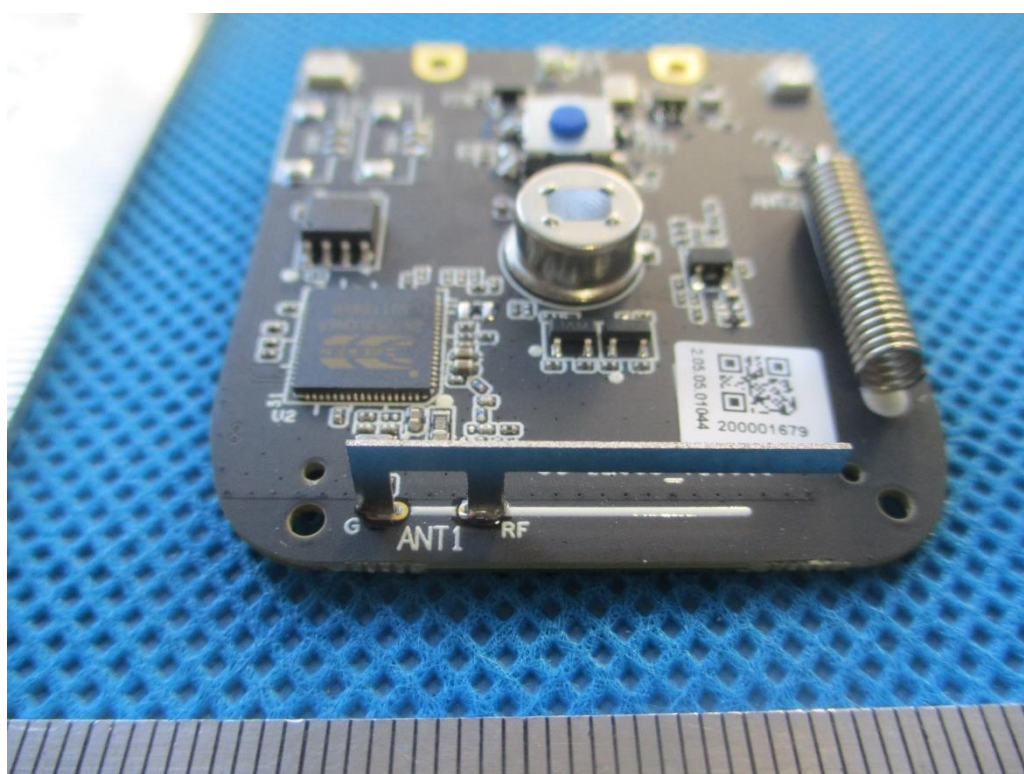

China

Internal Photos Documentation

Applicant: Hangzhou Xizhi Electronics Co., Ltd.
Product: Doorbell Camera+Chime
FCC ID: 2ASBR-XZ-R8841

Page 1 of 5

Internal Photos Documentation

Applicant: Hangzhou Xizhi Electronics Co., Ltd.
Product: Doorbell Camera+Chime
FCC ID: 2ASBR-XZ-R8841

China

Internal Photos Documentation

Applicant: Hangzhou Xizhi Electronics Co., Ltd.
Product: Doorbell Camera+Chime
FCC ID: 2ASBR-XZ-R8841

Page 3 of 5

Internal Photos Documentation

Applicant: Hangzhou Xizhi Electronics Co., Ltd.
Product: Doorbell Camera+Chime
FCC ID: 2ASBR-XZ-R8841

China

Internal Photos Documentation

Applicant: Hangzhou Xizhi Electronics Co., Ltd.
Product: Doorbell Camera+Chime
FCC ID: 2ASBR-XZ-R8841

Page 5 of 5