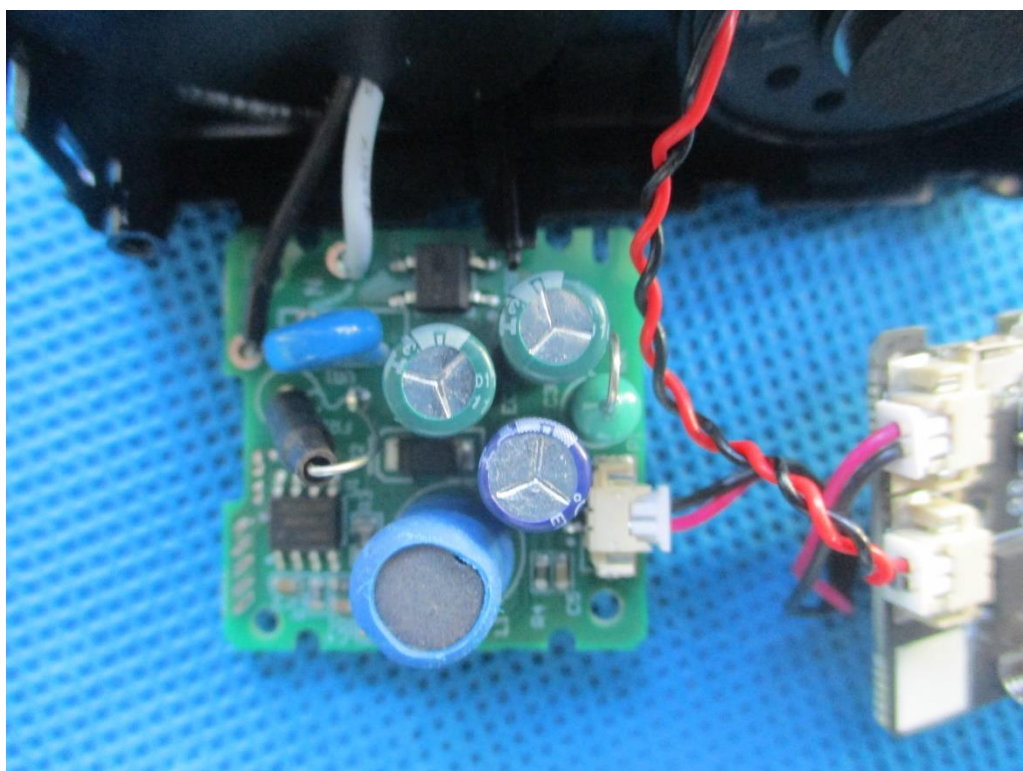

China

Internal Photos Documentation

Applicant: Hangzhou Xizhi Electronics Co., Ltd.
Product: Doorbell Camera+Chime
FCC ID: 2ASBR-XZ-R8841

Page 1 of 5

Internal Photos Documentation

Applicant: Hangzhou Xizhi Electronics Co., Ltd.
Product: Doorbell Camera+Chime
FCC ID: 2ASBR-XZ-R8841

China

Internal Photos Documentation

Applicant: Hangzhou Xizhi Electronics Co., Ltd.
Product: Doorbell Camera+Chime
FCC ID: 2ASBR-XZ-R8841

Page 3 of 5

Internal Photos Documentation

Applicant: Hangzhou Xizhi Electronics Co., Ltd.
Product: Doorbell Camera+Chime
FCC ID: 2ASBR-XZ-R8841

China

Internal Photos Documentation

Applicant: Hangzhou Xizhi Electronics Co., Ltd.
Product: Doorbell Camera+Chime
FCC ID: 2ASBR-XZ-R8841

Page 5 of 5