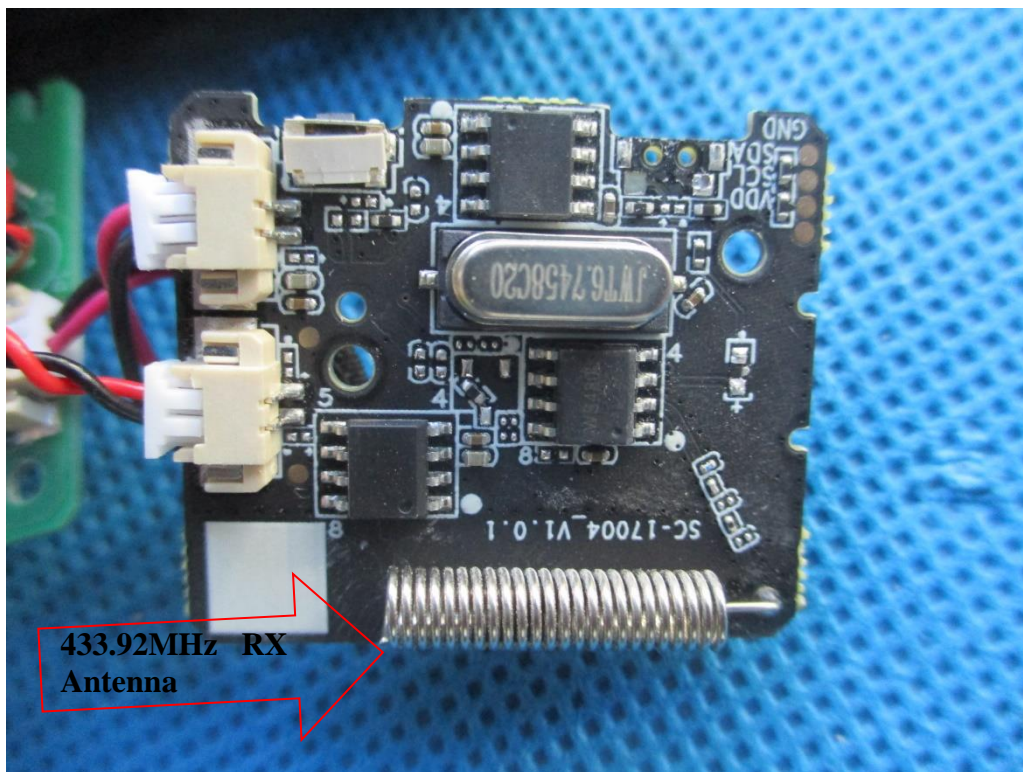

China

Internal Photos Documentation

Applicant: Hangzhou Xizhi Electronics Co., Ltd.
Product: Doorbell Camera+Chime
FCC ID: 2ASBR-XZ-R8841

Page 1 of 5

Internal Photos Documentation

Applicant: Hangzhou Xizhi Electronics Co., Ltd.
Product: Doorbell Camera+Chime
FCC ID: 2ASBR-XZ-R8841

China

Internal Photos Documentation

Applicant: Hangzhou Xizhi Electronics Co., Ltd.
Product: Doorbell Camera+Chime
FCC ID: 2ASBR-XZ-R8841

Page 3 of 5

Internal Photos Documentation

Applicant: Hangzhou Xizhi Electronics Co., Ltd.
Product: Doorbell Camera+Chime
FCC ID: 2ASBR-XZ-R8841

China

Internal Photos Documentation

Applicant: Hangzhou Xizhi Electronics Co., Ltd.
Product: Doorbell Camera+Chime
FCC ID: 2ASBR-XZ-R8841

Page 5 of 5