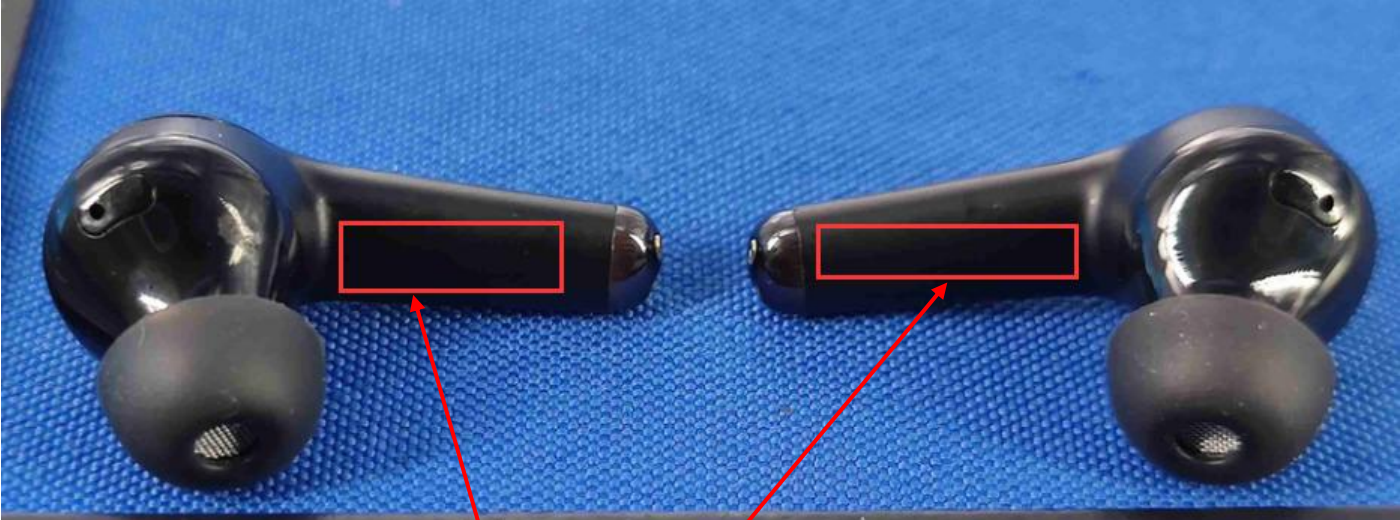

**Label Artwork and Location**

**Model: TWS-12N**

**Label:**

**FCC ID: 2ASBNTWS-12N**

**Size: L\*W= 18\*5 mm**

**Location**