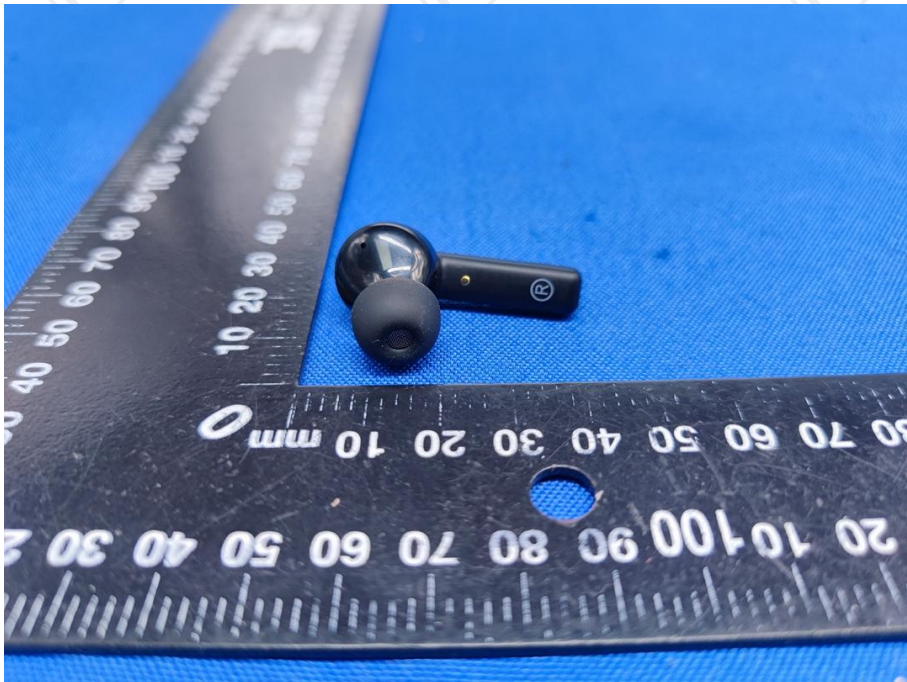

Appendix A: Photographs of Test Setup

Product: True Wireless Earphones

Model: TWS-10NB-Z

Radiated Emission

Conducted Emission

**Appendix B: Photographs of EUT
Product: True Wireless Earphones
Model: TWS-10NB-Z
External Photos**

Product: True Wireless Earphones
Model: TWS-10NB-Z
Internal Photos

*******END OF REPORT*******