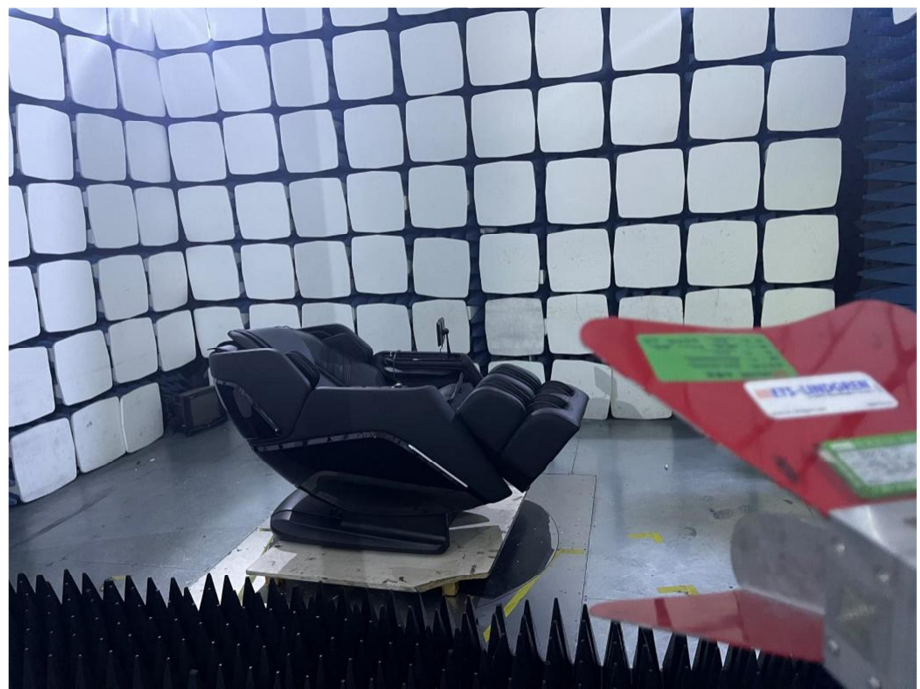

EXHIBIT 4 - TEST SETUP PHOTOGRAPHS

Conducted Emission Test Setup

Radiation Emission Test Setup (Below 30MHz)

Radiation Emission Test Setup (30MHz to 1GHz)

Radiation Emission Test Setup (1GHz to 18GHz)

**Radiation Emission Test
Setup (Above 18GHz)**