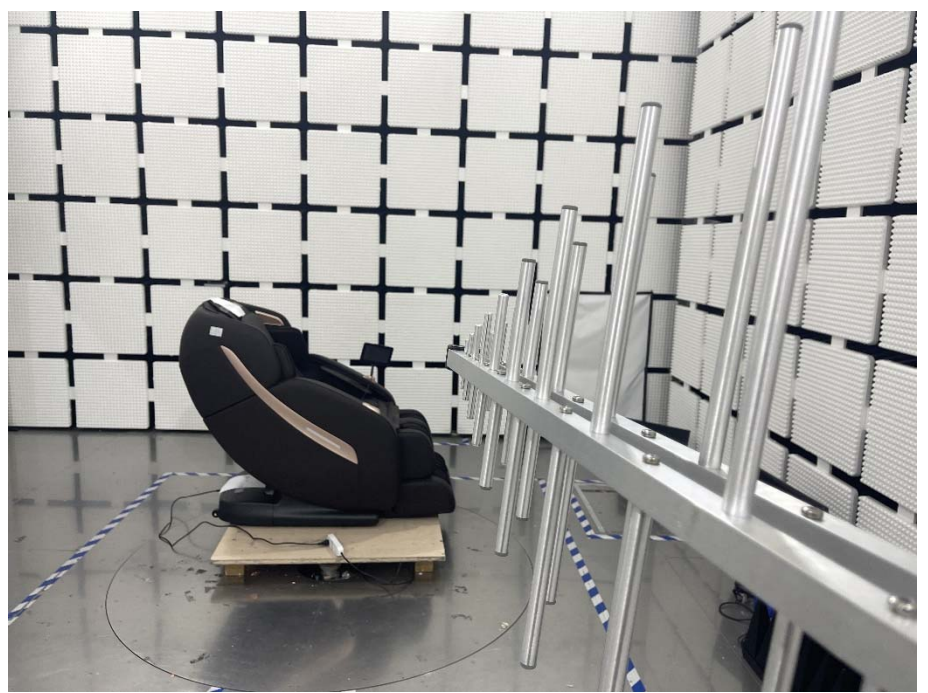

EXHIBIT 4 - TEST SETUP PHOTOGRAPHS

Conducted Emission Test Setup

Radiation Emission Test Setup (Below 30MHz)

Radiation Emission Test Setup (30MHz to 1GHz)

Radiation Emission Test Setup (1GHz to 18GHz)

Radiation Emission Test Setup (Above 18GHz)