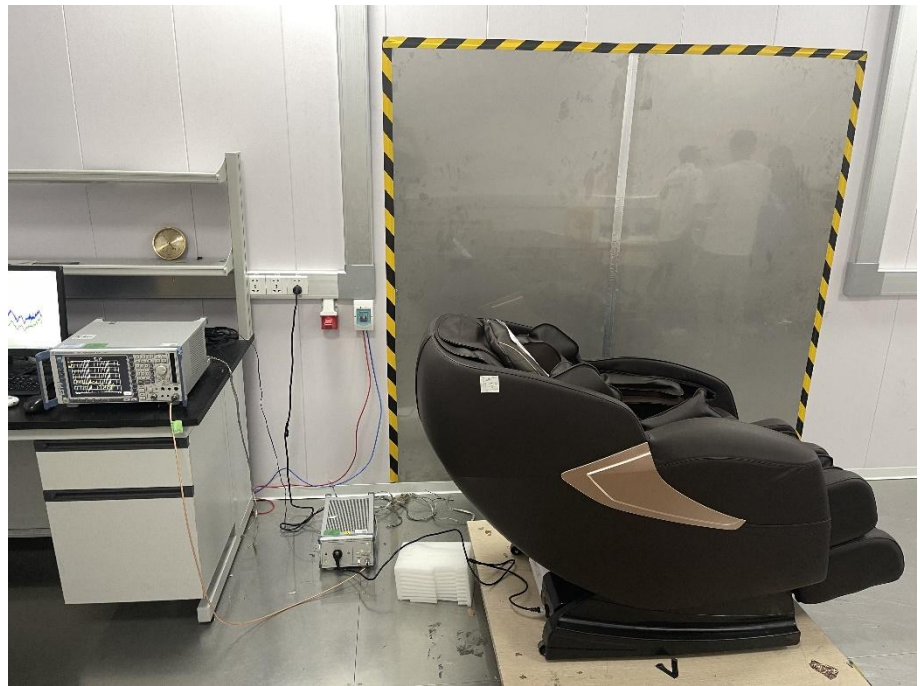

EXHIBIT 4 - TEST SETUP PHOTOGRAPHS

Conducted Emission Test Setup

Radiation Emission Test Setup (Below 30MHz)

Radiation Emission Test Setup (30MHz to 1GHz)

Radiation Emission Test Setup (1GHz to 18GHz)

**Radiation Emission Test
Setup (Above 18GHz)**