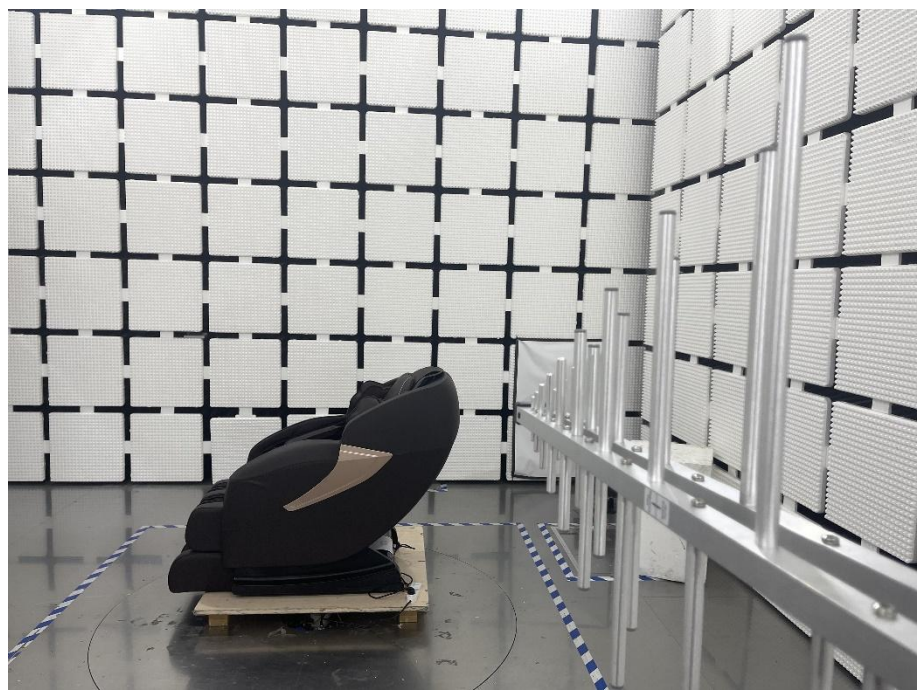

EXHIBIT 4 - TEST SETUP PHOTOGRAPHS

Conducted Emission Test Setup

Radiation Emission Test Setup (Below 30MHz)

Radiation Emission Test Setup (30MHz to 1GHz)

Radiation Emission Test Setup (1GHz to 18GHz)

**Radiation Emission Test
Setup (Above 18GHz)**