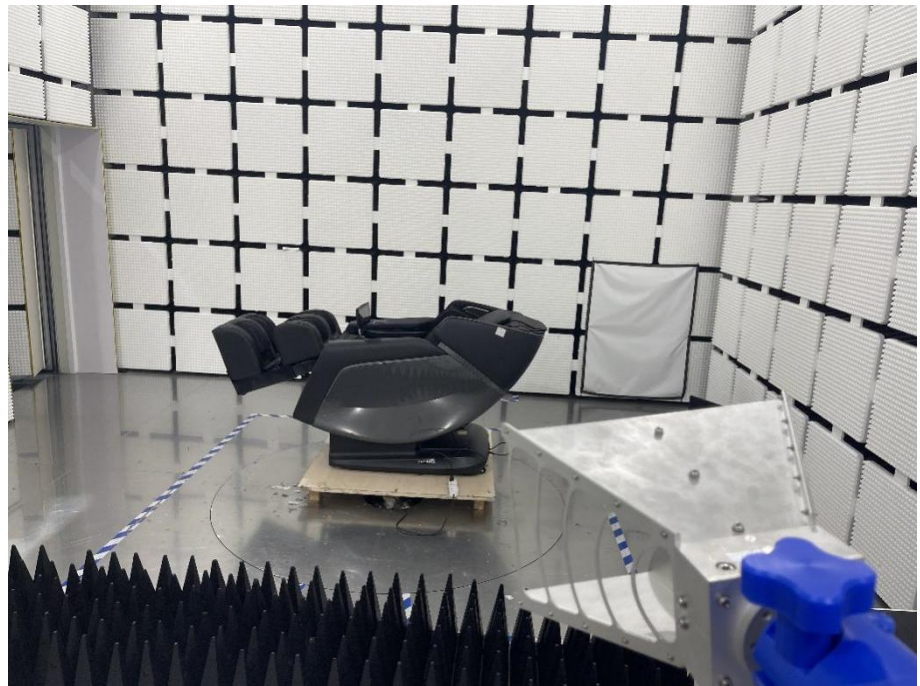

EXHIBIT 4 - TEST SETUP PHOTOGRAPHS

Conducted Emission Test Setup

Radiation Emission Test Setup (Below 30MHz)

Radiation Emission Test Setup (30MHz to 1GHz)

Radiation Emission Test Setup (1GHz to 18GHz)

**Radiation Emission Test
Setup (Above 18GHz)**