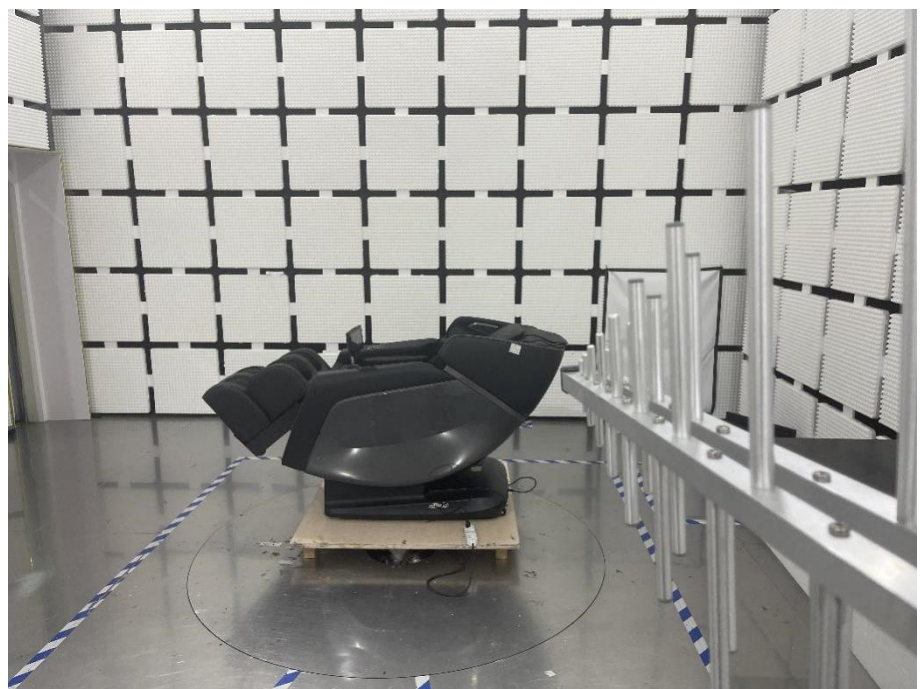

EXHIBIT 4 - TEST SETUP PHOTOGRAPHS

Conducted Emission Test Setup

Radiation Emission Test Setup (Below 30MHz)

Radiation Emission Test Setup (30MHz to 1GHz)

Radiation Emission Test Setup (1GHz to 18GHz)

**Radiation Emission Test
Setup (Above 18GHz)**