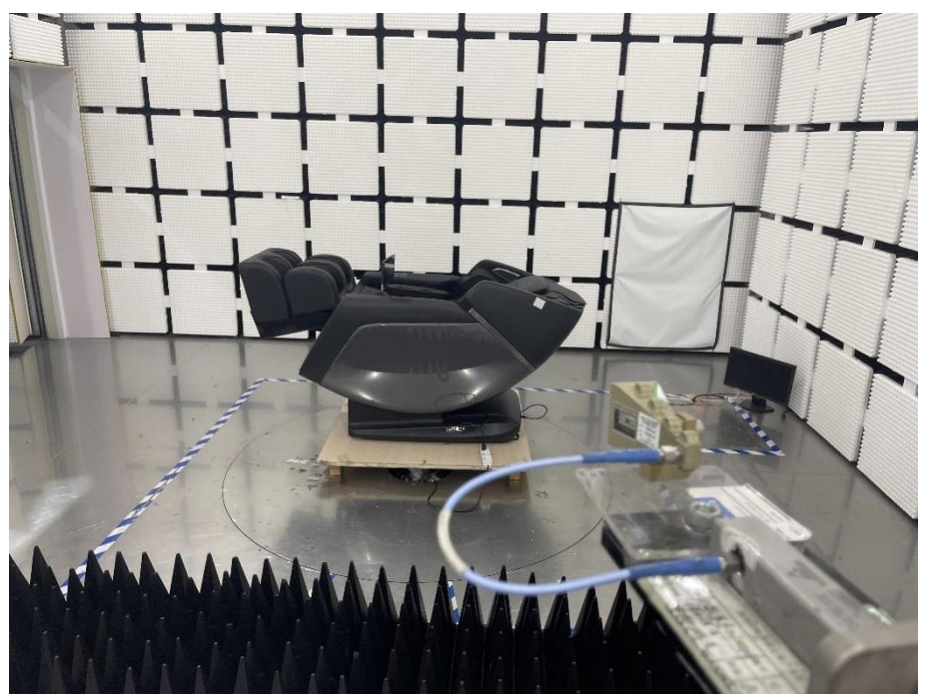

EXHIBIT 4 - TEST SETUP PHOTOGRAPHS

Conducted Emission Test Setup

Radiation Emission Test Setup (Below 30MHz)

Radiation Emission Test Setup (30MHz to 1GHz)

Radiation Emission Test Setup (1GHz to 18GHz)

**Radiation Emission Test
Setup (Above 18GHz)**