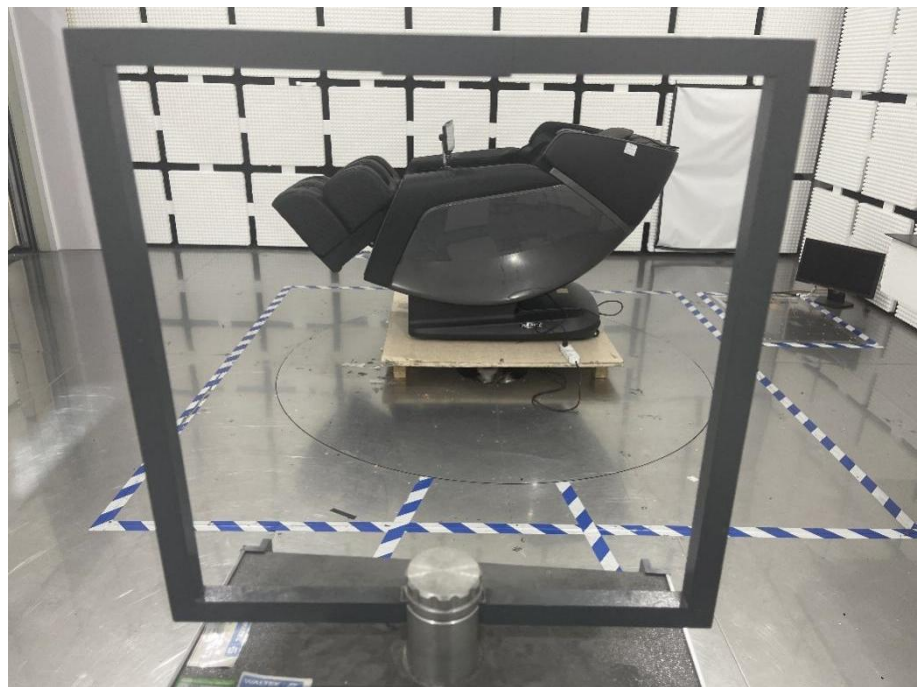

EXHIBIT 4 - TEST SETUP PHOTOGRAPHS

Conducted Emission Test Setup

Radiation Emission Test Setup (Below 30MHz)

Radiation Emission Test Setup (30MHz to 1GHz)

Radiation Emission Test Setup (1GHz to 18GHz)

**Radiation Emission Test
Setup (Above 18GHz)**