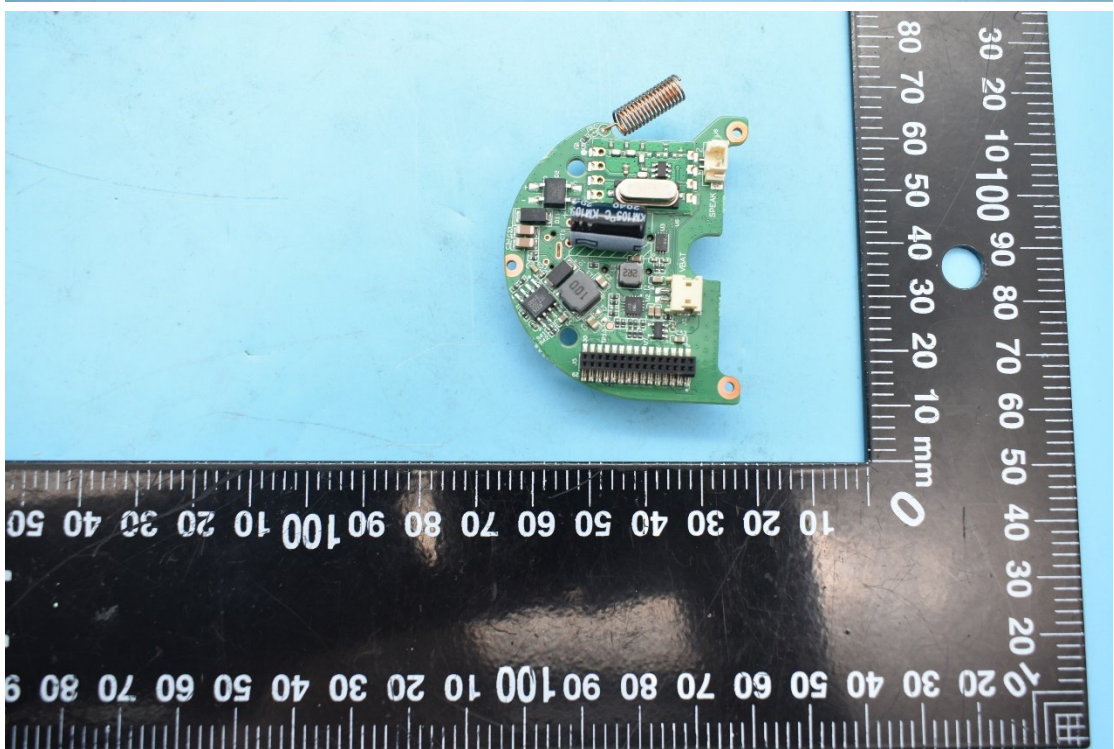

FCC ID:2ASAQ-D10C

Internal Photos

1. EUT uncover view

2. Antenna view