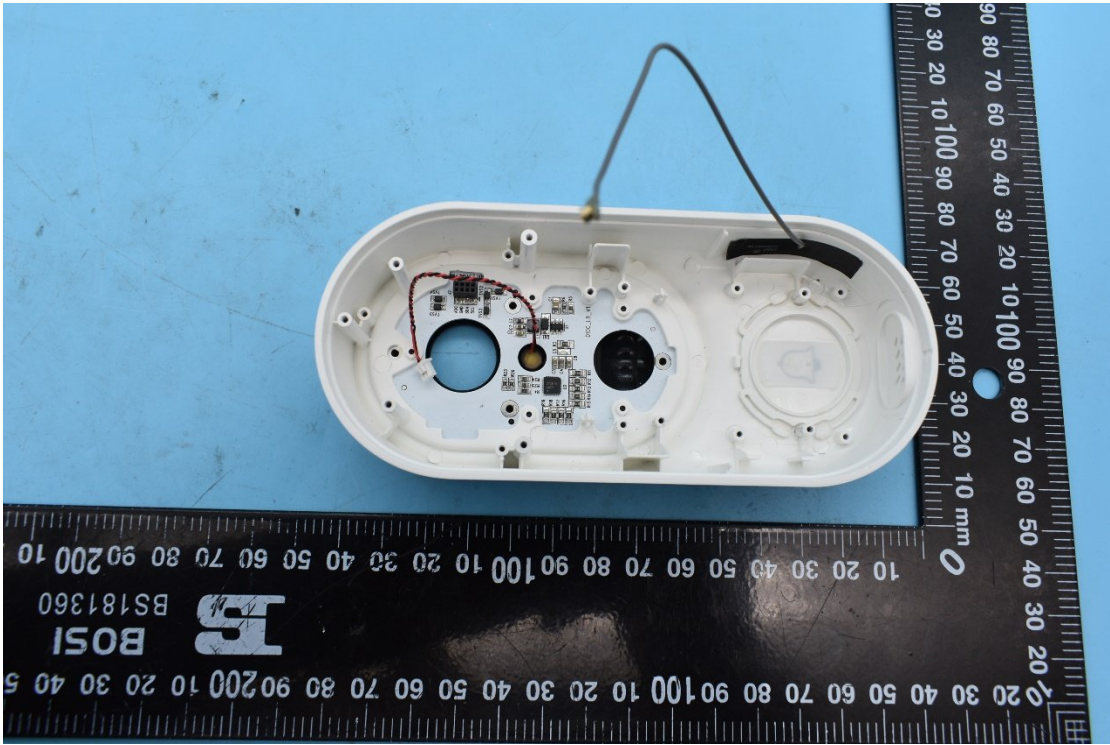

FCC ID:2ASAQ-D10C

Internal Photos

1. EUT uncover view

2. Antenna view