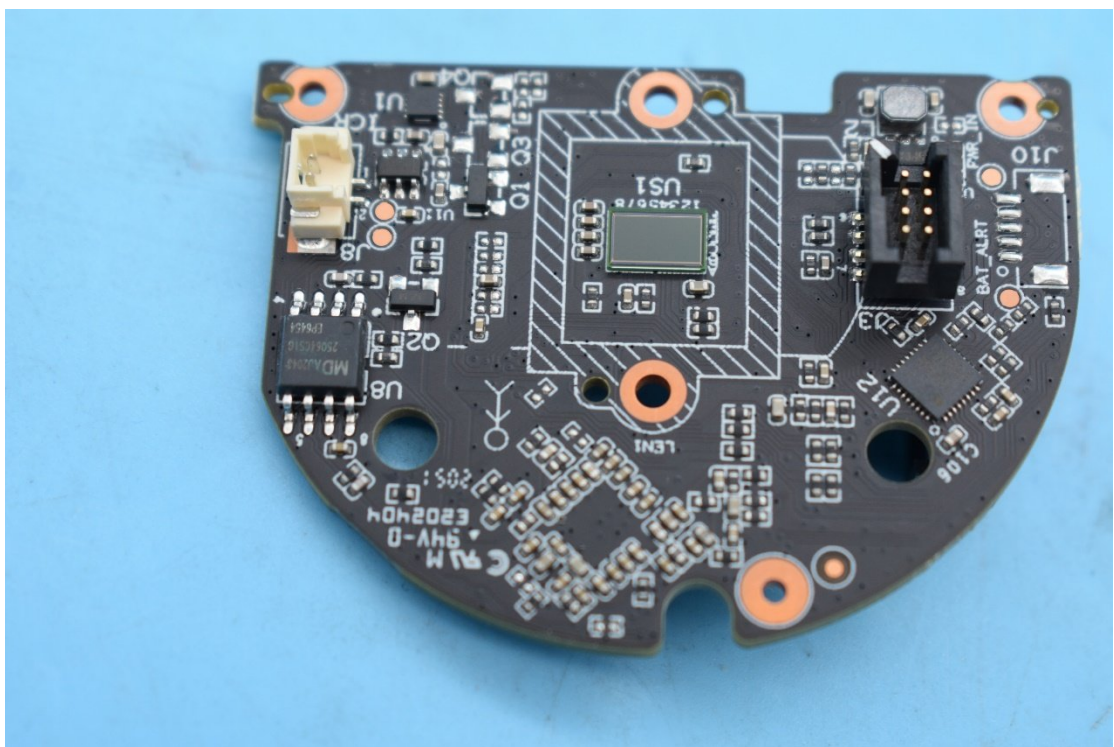

FCC ID:2ASAQ-D10C

Internal Photos

1. EUT uncover view

2. Antenna view