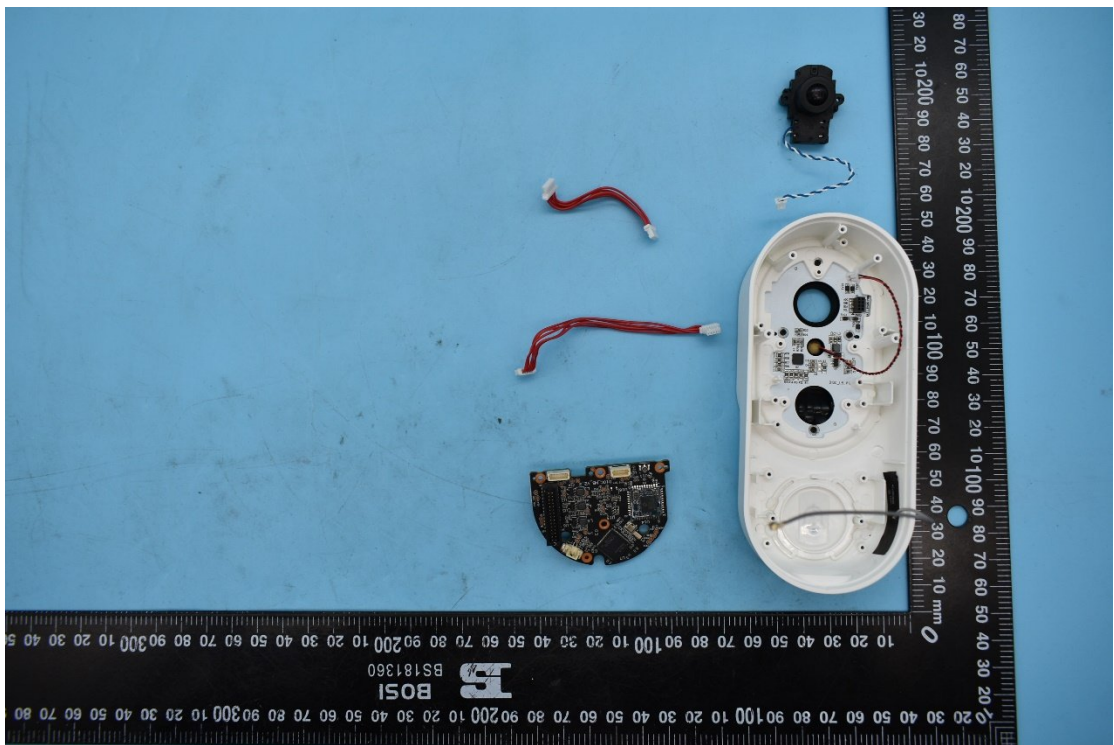

FCC ID:2ASAQ-D10C

Internal Photos

1. EUT uncover view

2. Antenna view