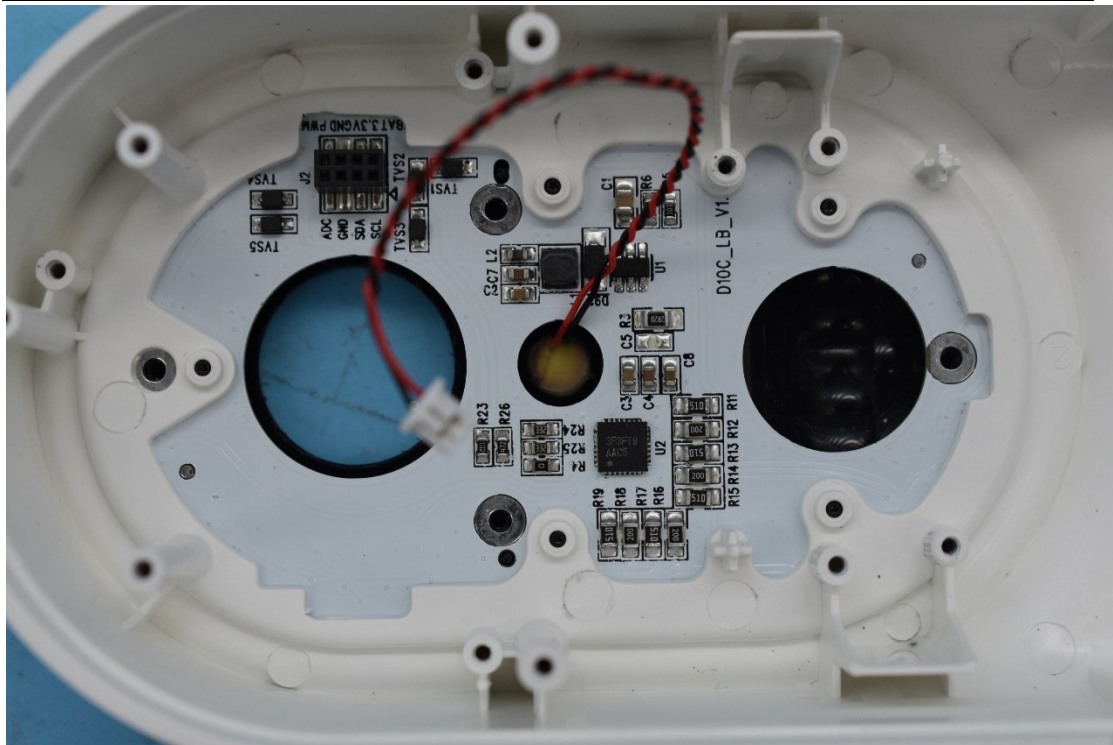

FCC ID:2ASAQ-D10C

Internal Photos

1. EUT uncover view

2. Antenna view