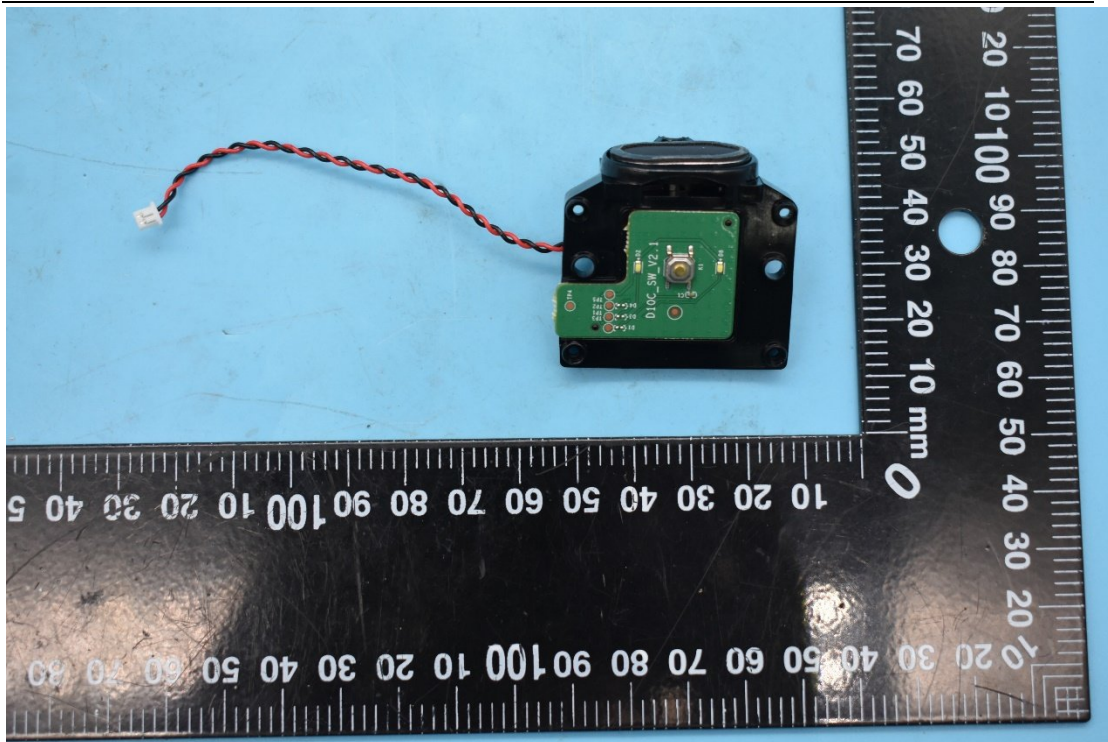

FCC ID:2ASAQ-D10C

Internal Photos

1. EUT uncover view

2. Antenna view