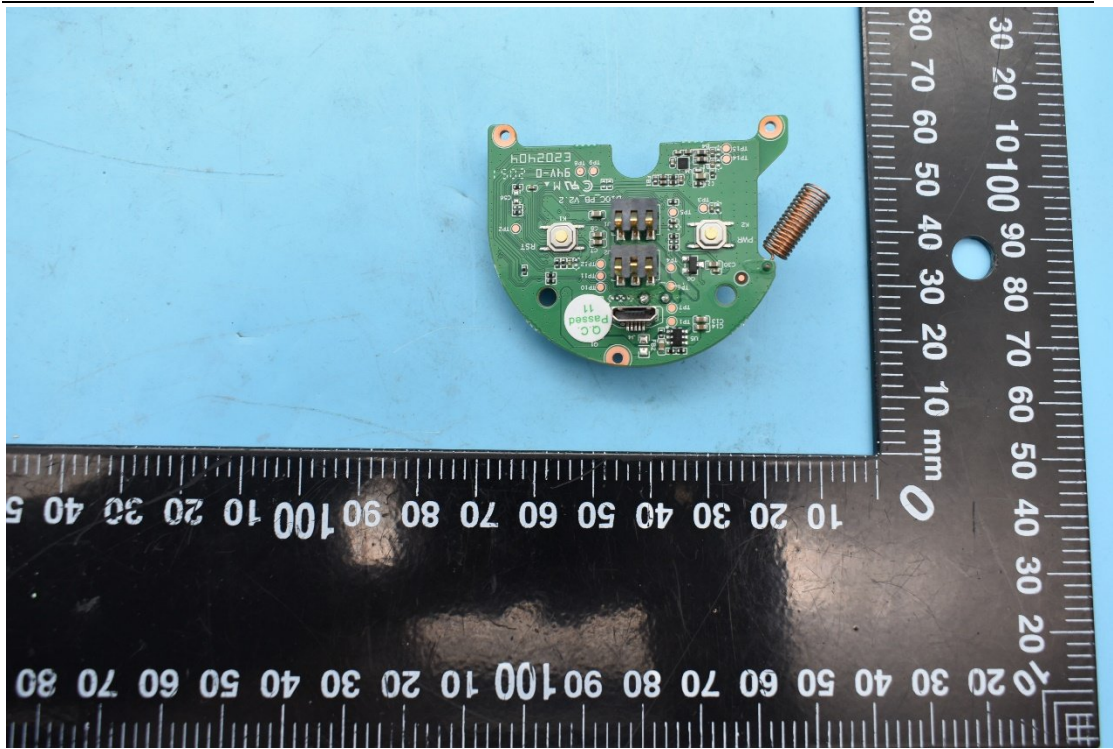

FCC ID:2ASAQ-D10C

Internal Photos

1. EUT uncover view

2. Antenna view