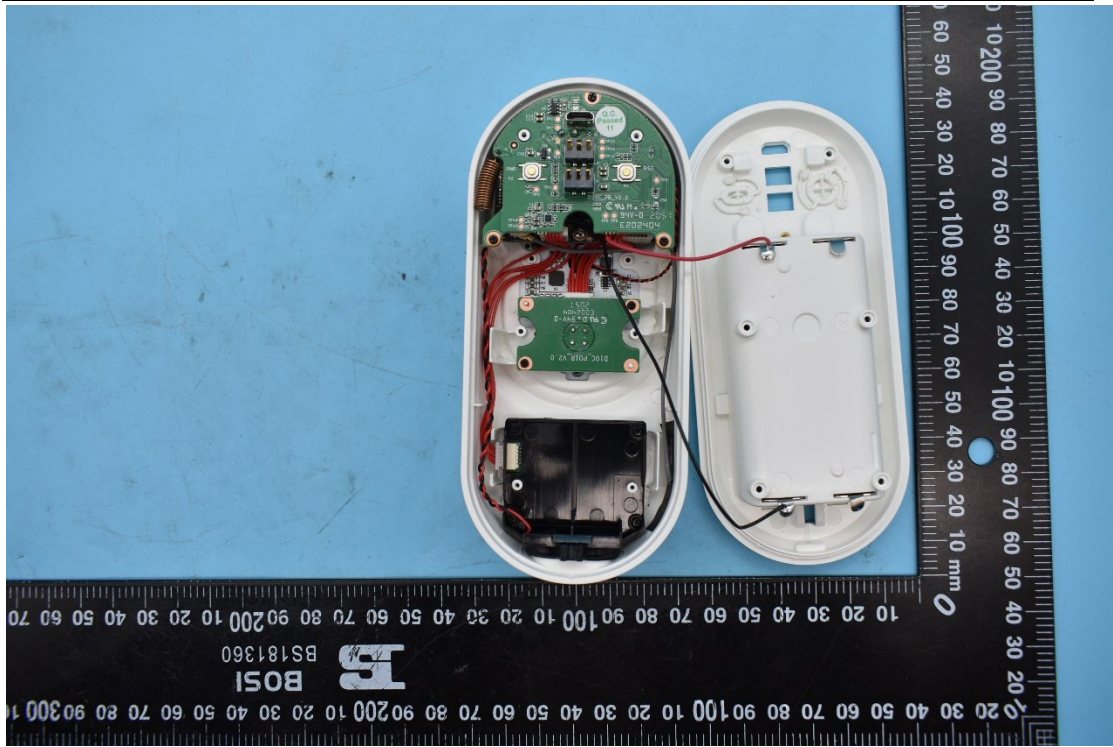

FCC ID:2ASAQ-D10C

Internal Photos

1. EUT uncover view

2. Antenna view