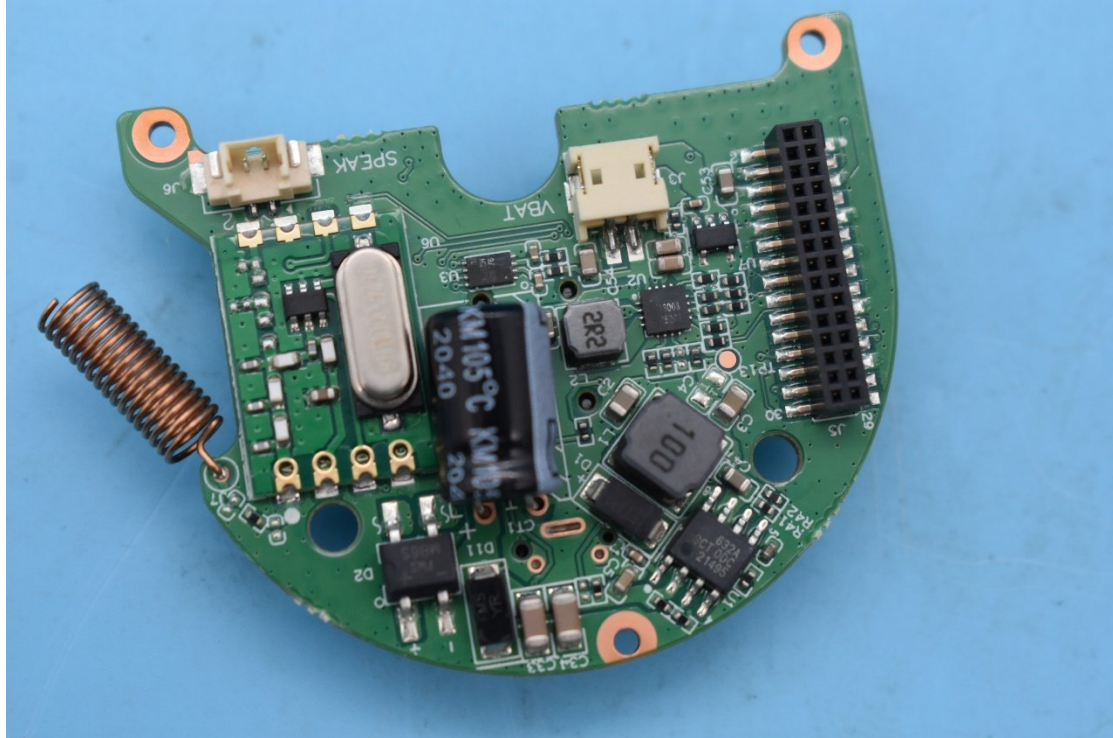

FCC ID:2ASAQ-D10C

Internal Photos

1. EUT uncover view

2. Antenna view