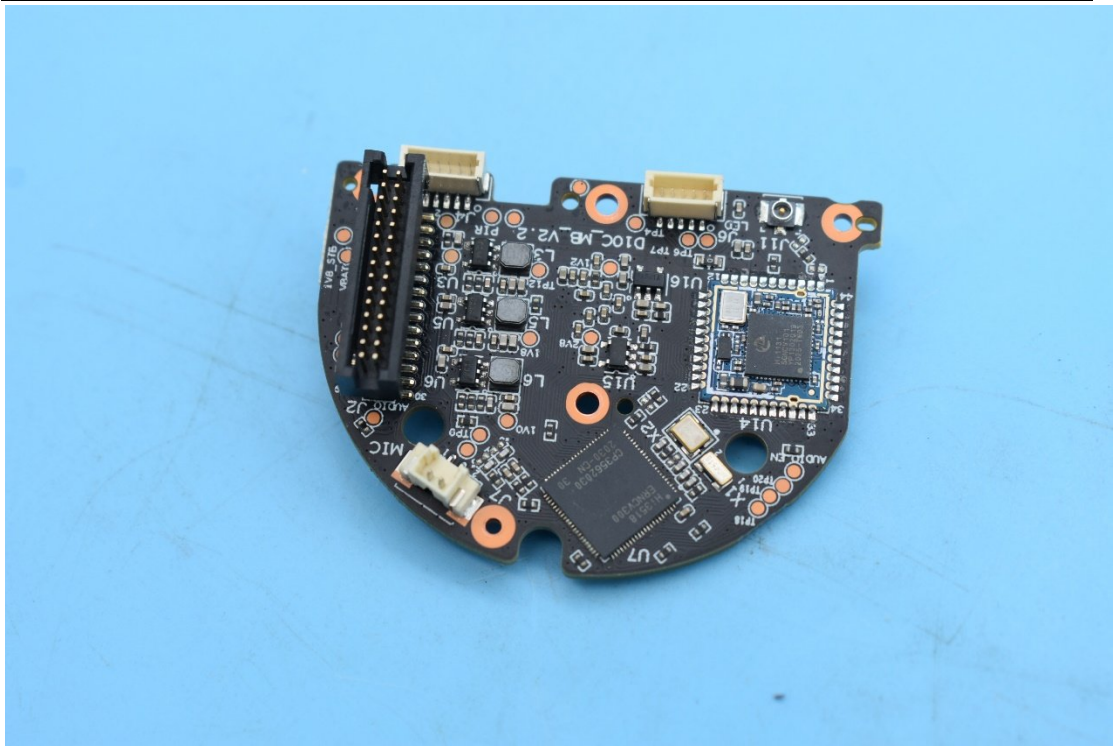

FCC ID:2ASAQ-D10C

Internal Photos

1. EUT uncover view

2. Antenna view