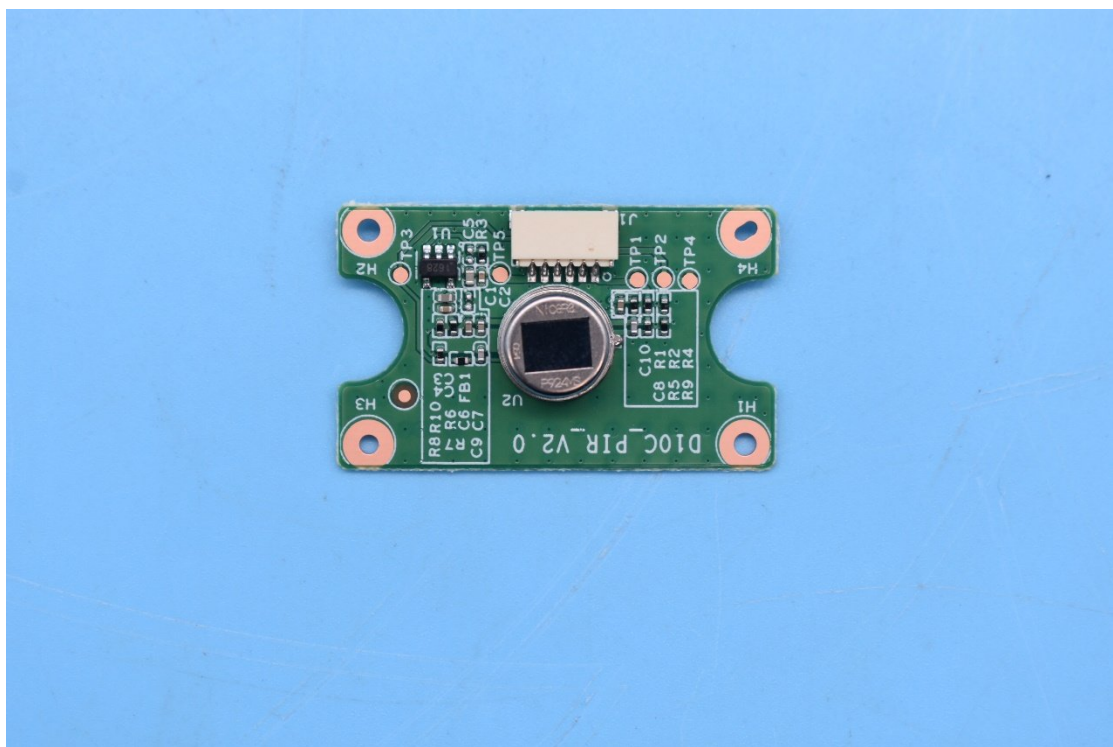

FCC ID:2ASAQ-D10C

Internal Photos

1. EUT uncover view

2. Antenna view