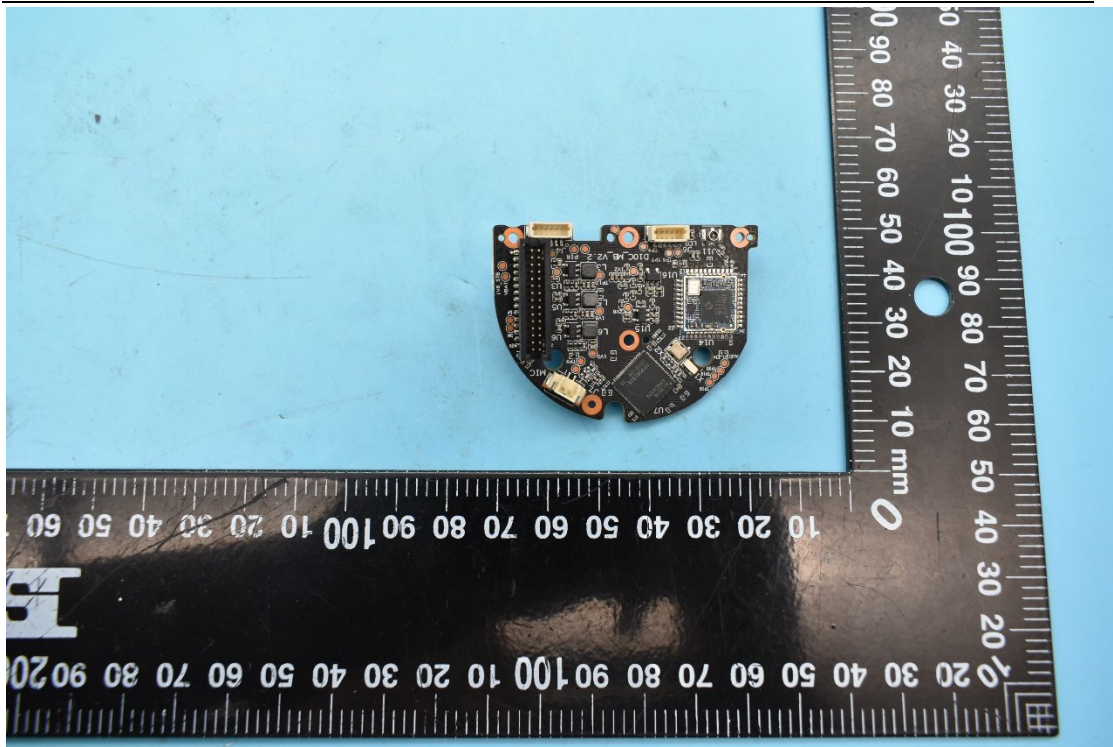

FCC ID:2ASAQ-D10C

Internal Photos

1. EUT uncover view

2. Antenna view