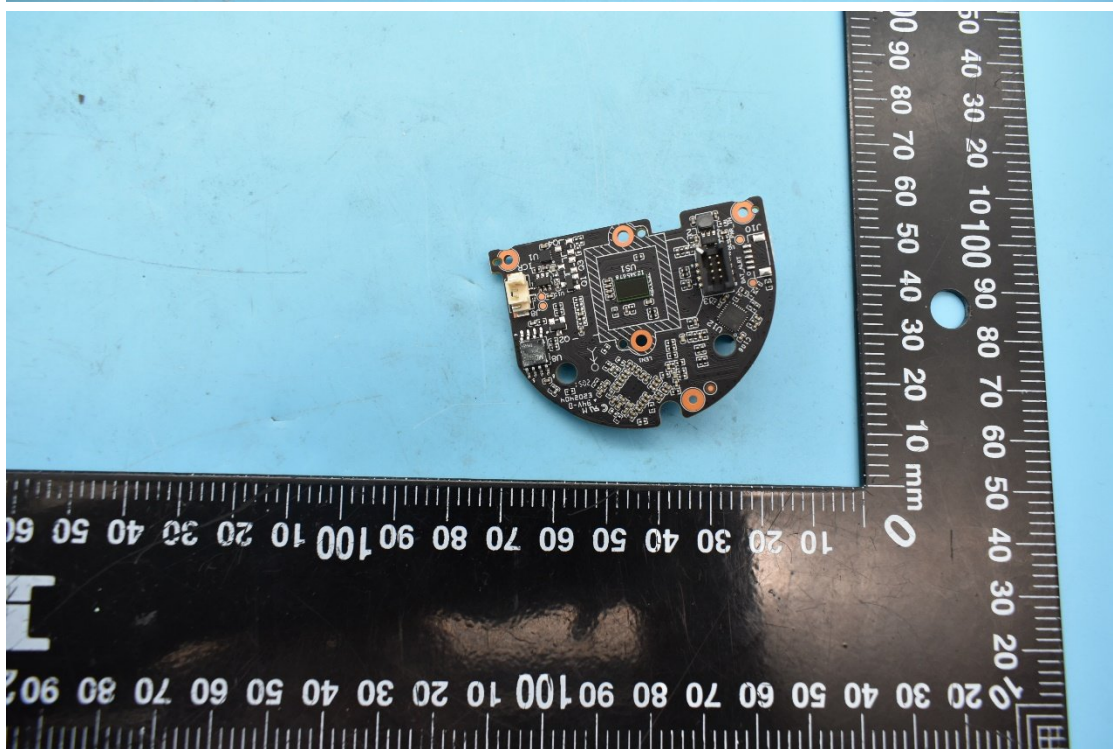

FCC ID:2ASAQ-D10C

Internal Photos

1. EUT uncover view

2. Antenna view