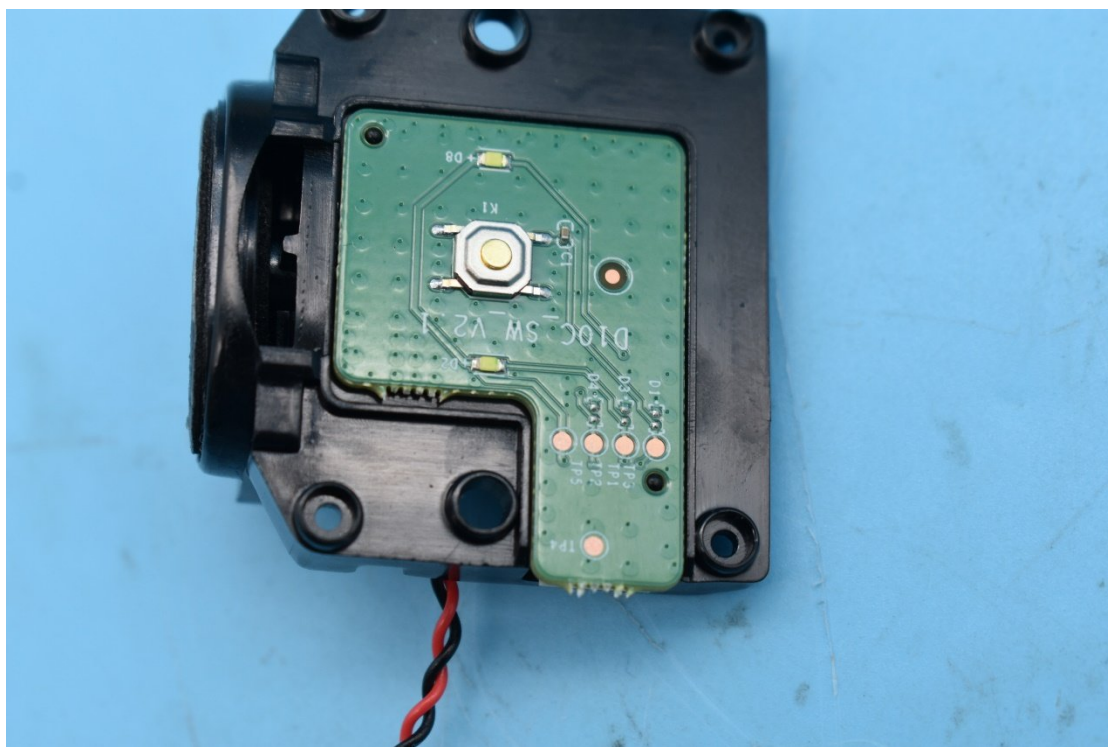

FCC ID:2ASAQ-D10C

Internal Photos

1. EUT uncover view

2. Antenna view