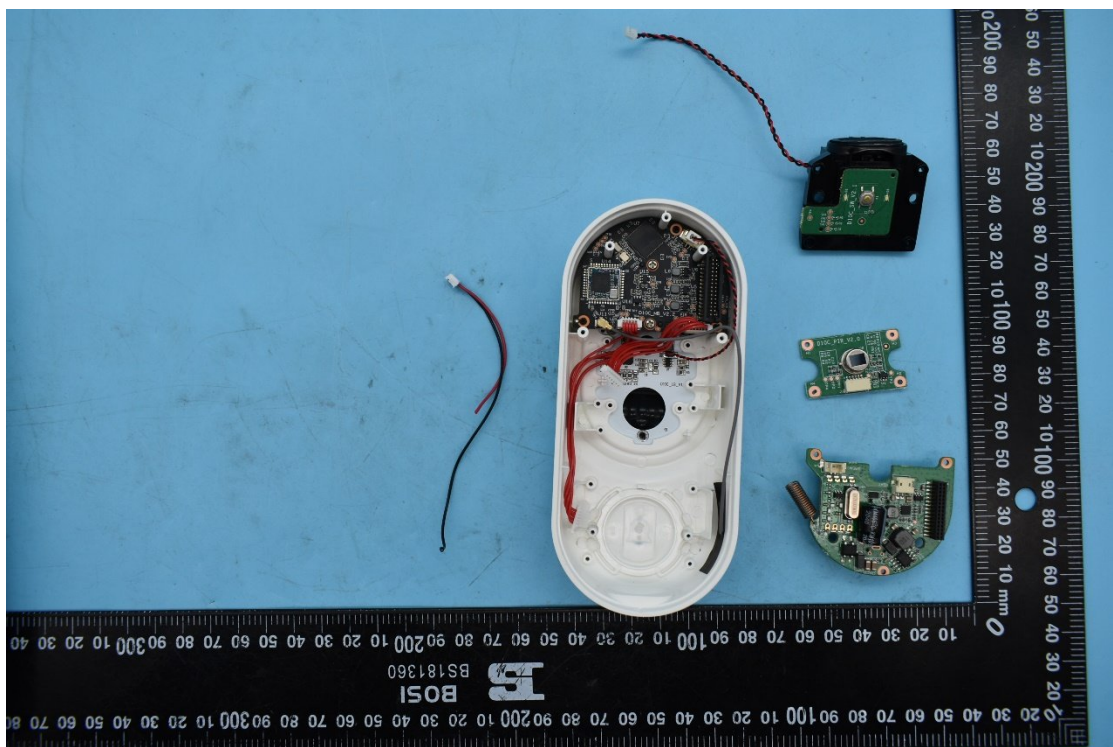

FCC ID:2ASAQ-D10C

Internal Photos

1. EUT uncover view

2. Antenna view