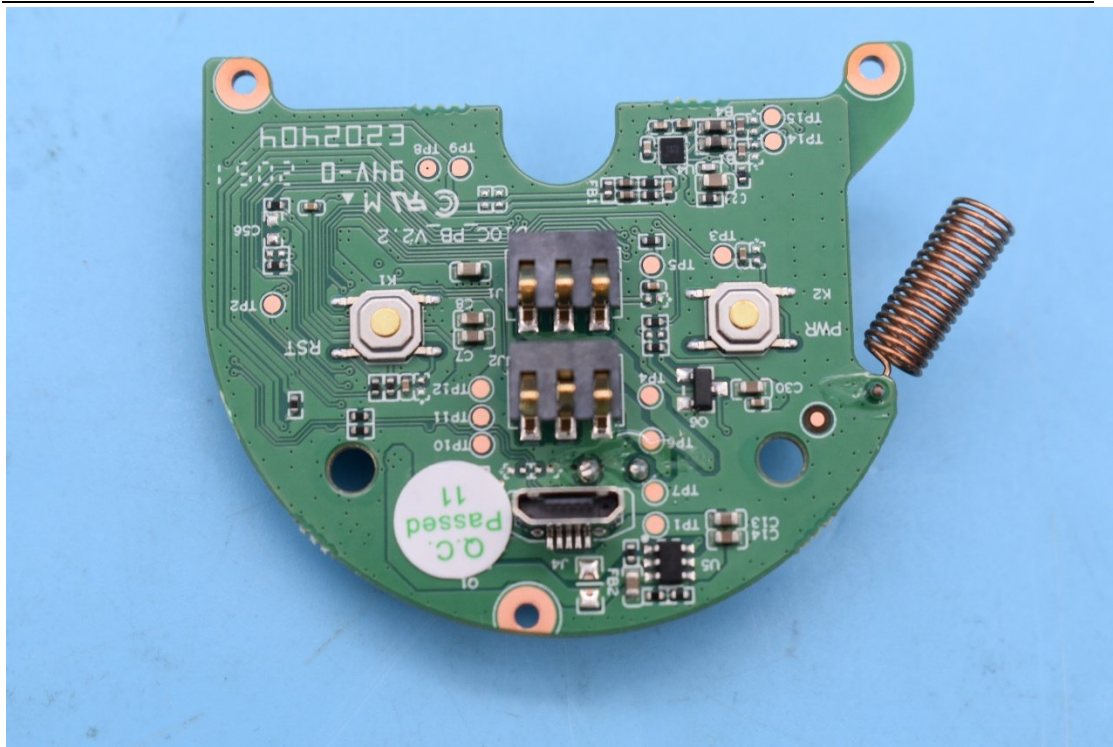

FCC ID:2ASAQ-D10C

Internal Photos

1. EUT uncover view

2. Antenna view