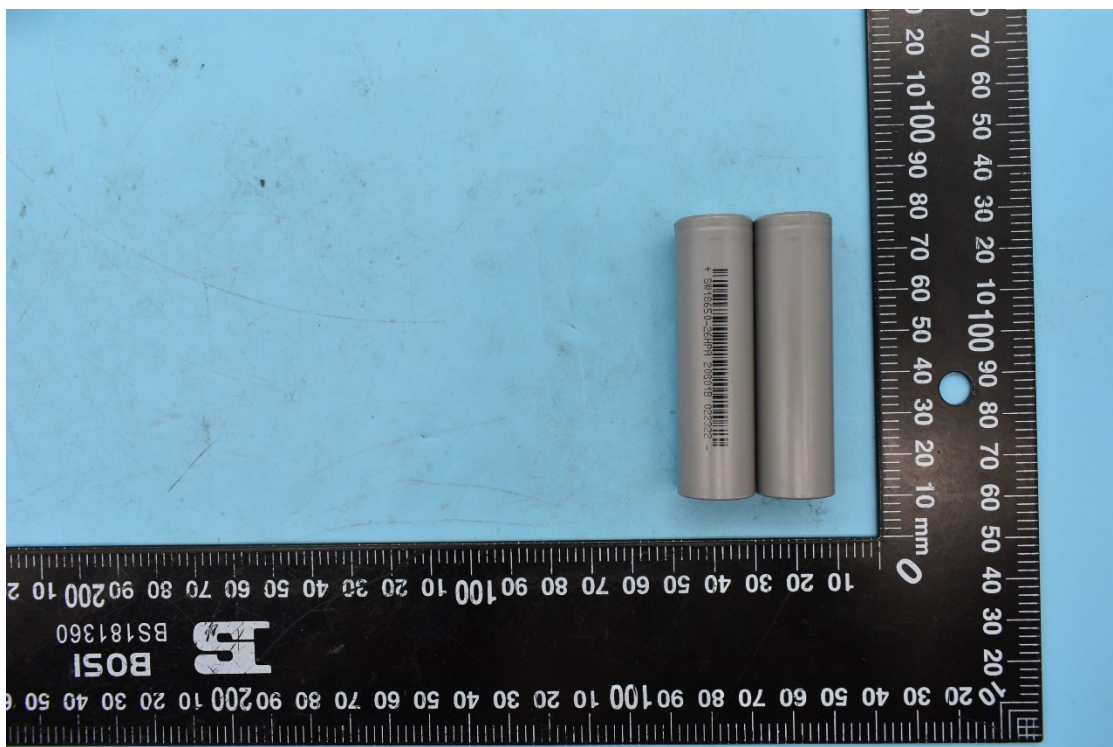

FCC ID:2ASAQ-D10C

Internal Photos

1. EUT uncover view

2. Antenna view