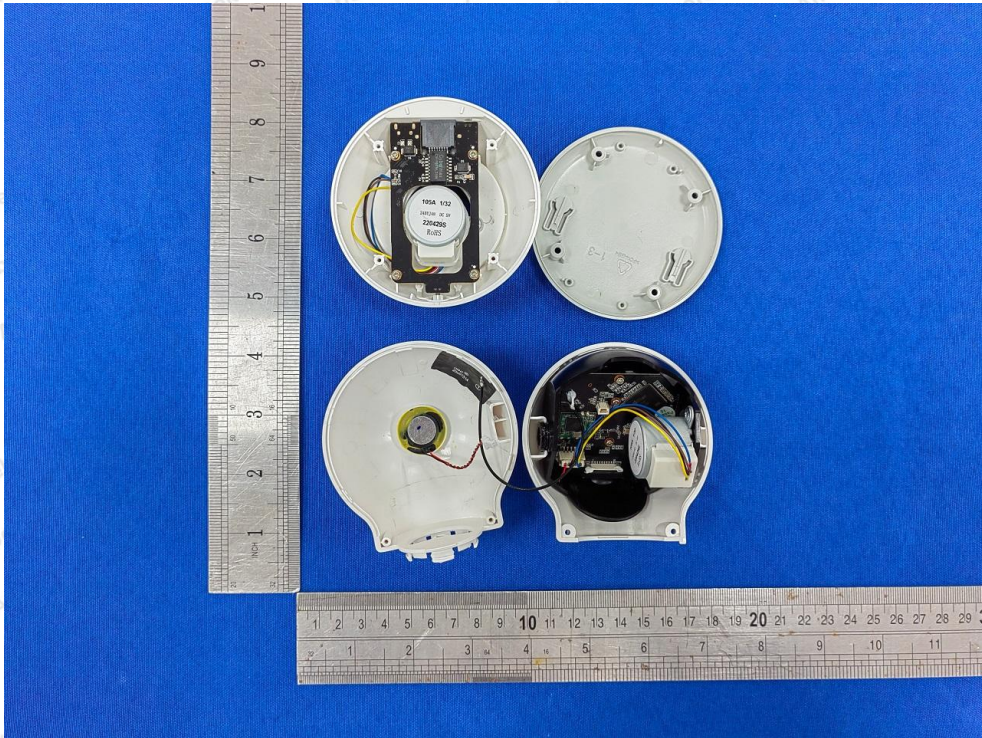

FCC ID: 2ASAQ-A31P

**Shenzhen Anbotek Compliance Laboratory Limited**

Address: 1/F., Building D, Sogood Science and Technology Park, Sanwei Community, Hangcheng Street, Bao'an District, Shenzhen, Guangdong, China.  
Tel: (86) 755-26066440 Fax: (86) 755-26014772 Email: service@anbotek.com