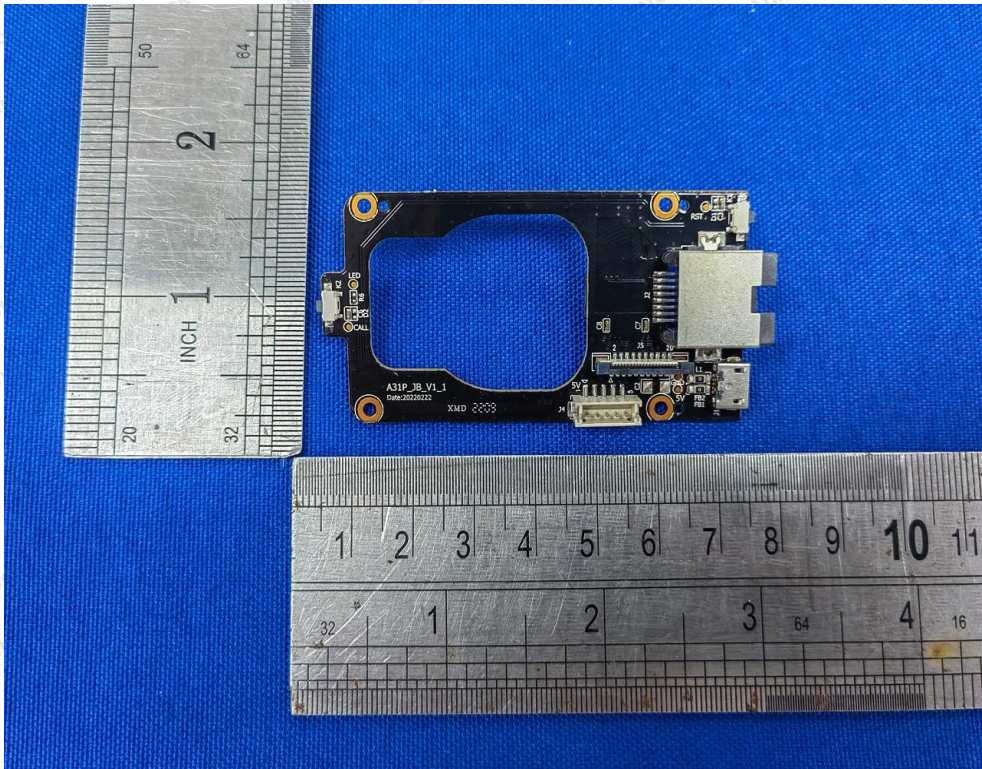

FCC ID: 2ASAQ-A31P

**Shenzhen Anbotek Compliance Laboratory Limited**

Address: 1/F., Building D, Sogood Science and Technology Park, Sanwei Community, Hangcheng Street, Bao'an District, Shenzhen, Guangdong, China.  
Tel: (86) 755-26066440 Fax: (86) 755-26014772 Email: service@anbotek.com