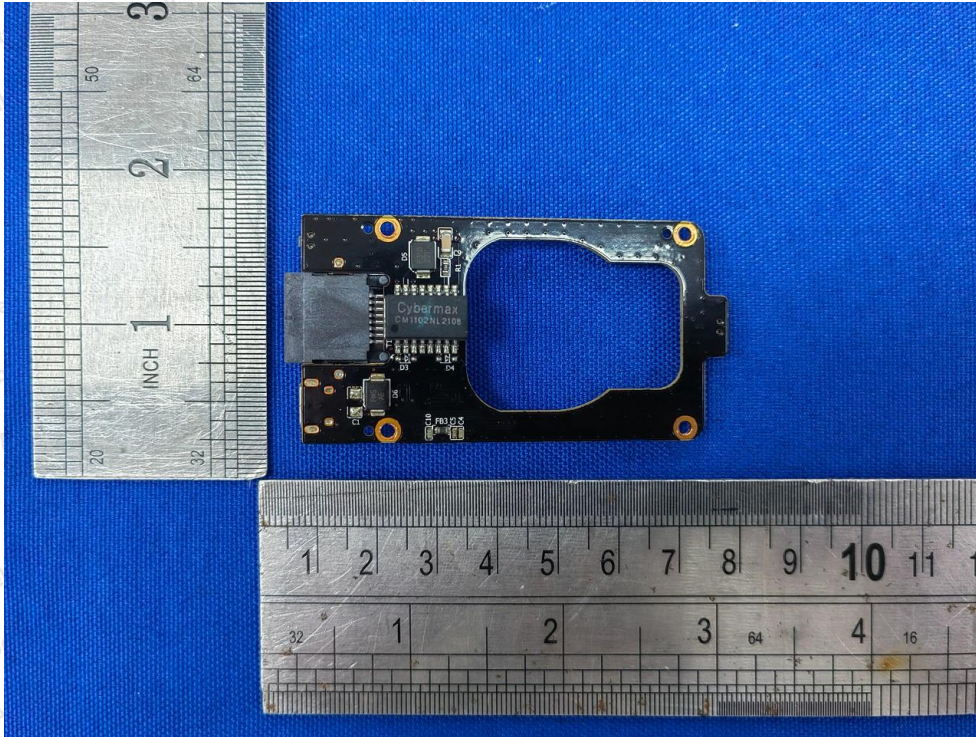

Shenzhen Anbotek Compliance Laboratory Limited

Address: 1/F., Building D, Sogood Science and Technology Park, Sanwei Community, Hangcheng Street, Bao'an District, Shenzhen, Guangdong, China.

Tel: (86) 755-26066440 Fax: (86) 755-26014772 Email: service@anbotek.com

Hotline
400-003-0500
www.anbotek.com