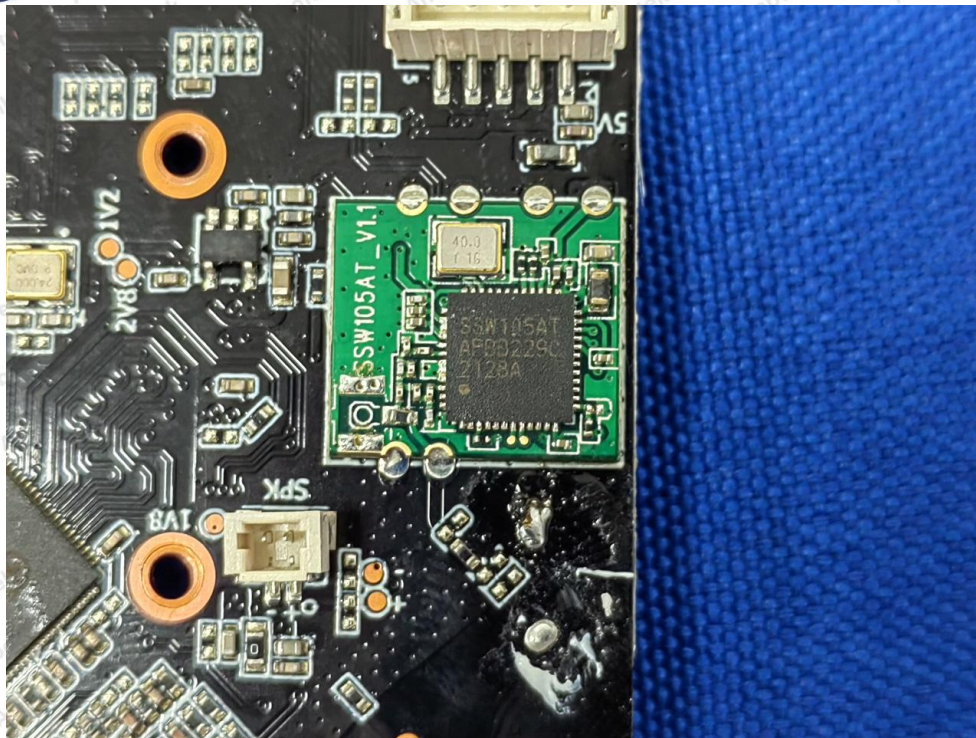

Shenzhen Anbotek Compliance Laboratory Limited

Address: 1/F., Building D, Sogood Science and Technology Park, Sanwei Community, Hangcheng Street, Bao'an District, Shenzhen, Guangdong, China.

Tel: (86) 755-26066440 Fax: (86) 755-26014772 Email: service@anbotek.com

Hotline
400-003-0500
www.anbotek.com