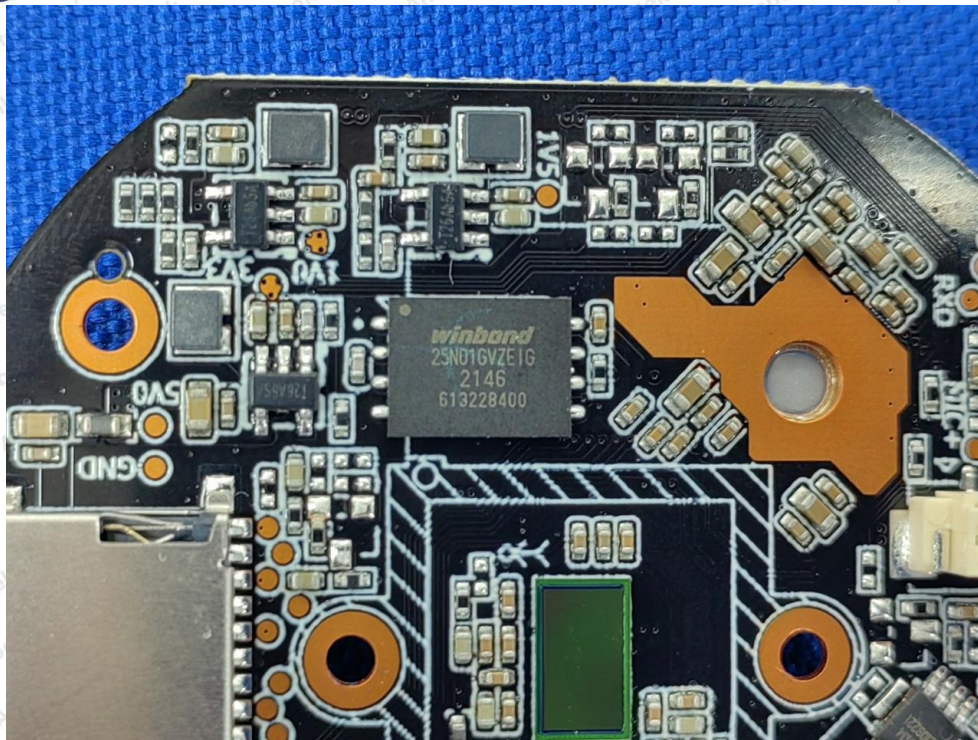

ANT

Shenzhen Anbotek Compliance Laboratory Limited

Address: 1/F., Building D, Sogood Science and Technology Park, Sanwei Community, Hangcheng Street, Bao'an District, Shenzhen, Guangdong, China.

Tel: (86) 755-26066440 Fax: (86) 755-26014772 Email: service@anbotek.com

Hotline
400-003-0500
www.anbotek.com