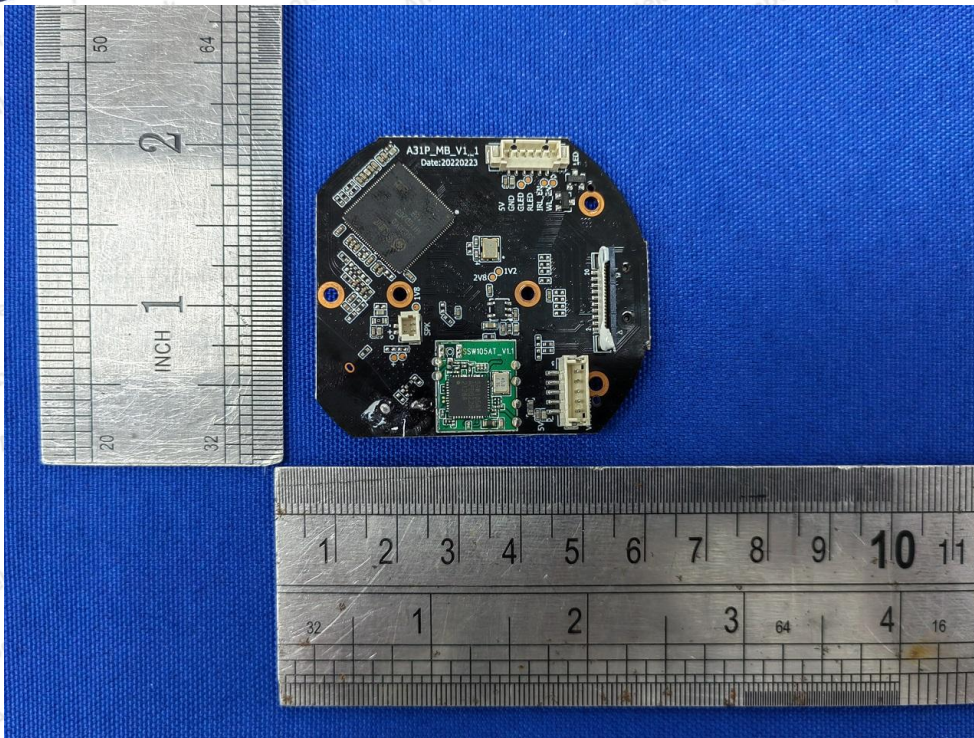

Shenzhen Anbotek Compliance Laboratory Limited

Address: 1/F., Building D, Sogood Science and Technology Park, Sanwei Community, Hangcheng Street, Bao'an District, Shenzhen, Guangdong, China.

Tel: (86) 755-26066440 Fax: (86) 755-26014772 Email: service@anbotek.com

Hotline
400-003-0500
www.anbotek.com