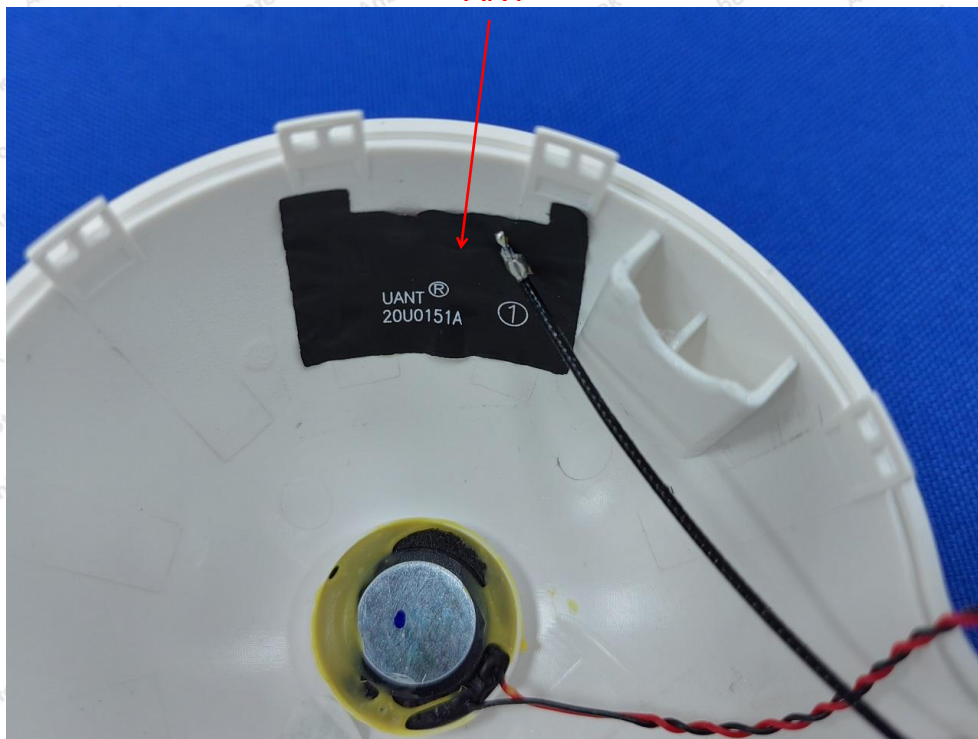

Shenzhen Anbotek Compliance Laboratory Limited

Address: 1/F., Building D, Sogood Science and Technology Park, Sanwei Community, Hangcheng Street, Bao'an District, Shenzhen, Guangdong, China.

Tel: (86) 755-26066440 Fax: (86) 755-26014772 Email: service@anbotek.com

Hotline
400-003-0500
www.anbotek.com