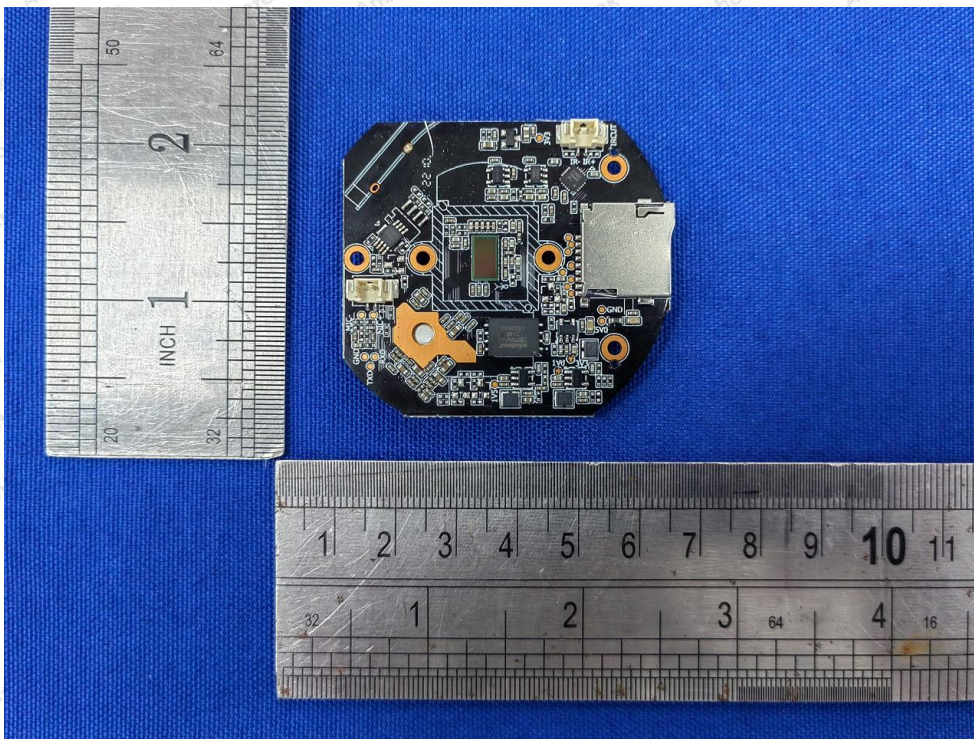

Shenzhen Anbotek Compliance Laboratory Limited

Address: 1/F., Building D, Sogood Science and Technology Park, Sanwei Community, Hangcheng Street, Bao'an District, Shenzhen, Guangdong, China.

Tel: (86) 755-26066440 Fax: (86) 755-26014772 Email: service@anbotek.com

Hotline
400-003-0500
www.anbotek.com