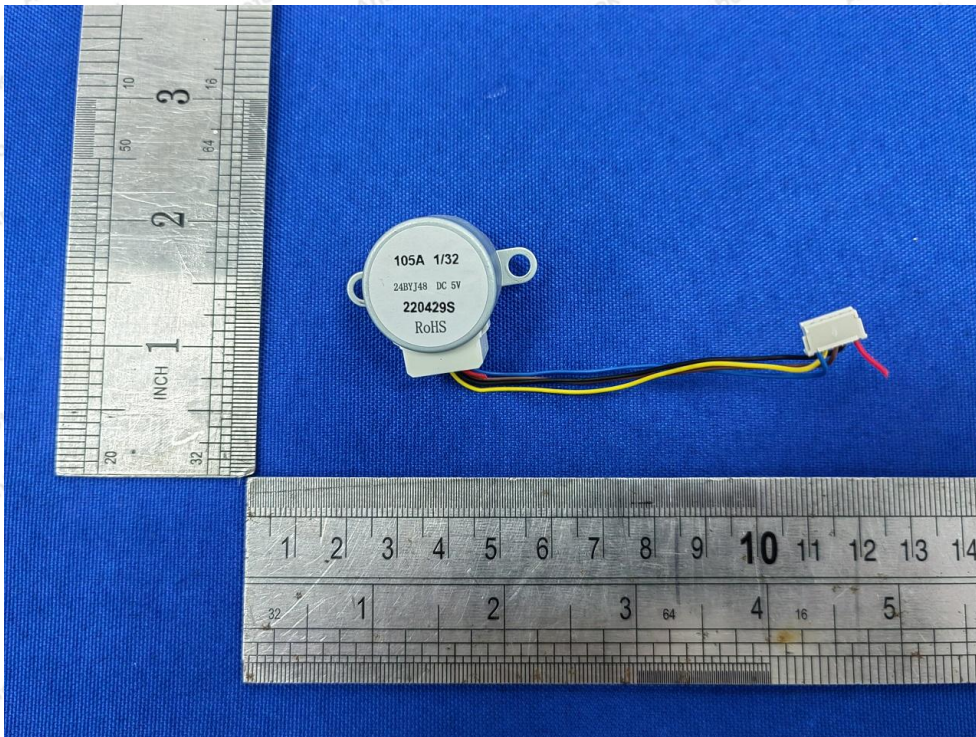

Shenzhen Anbotek Compliance Laboratory Limited

Address: 1/F., Building D, Sogood Science and Technology Park, Sanwei Community, Hangcheng Street, Bao'an District, Shenzhen, Guangdong, China.

Tel: (86) 755-26066440 Fax: (86) 755-26014772 Email: service@anbotek.com

Hotline
400-003-0500
www.anbotek.com