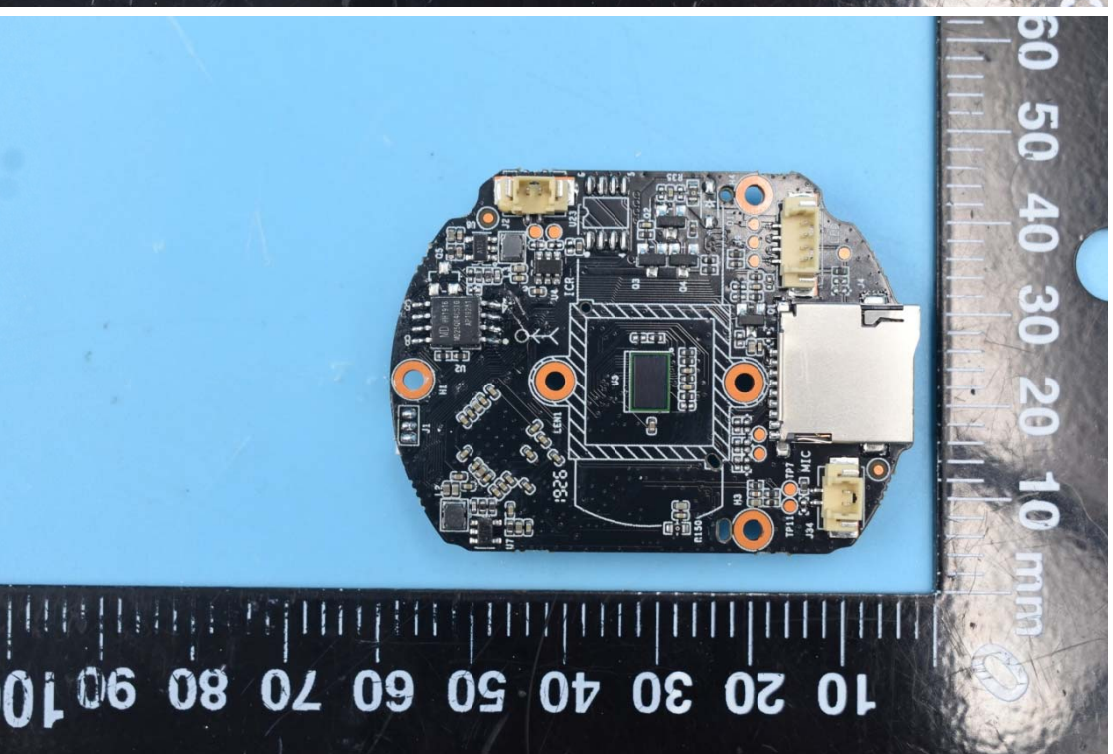

FCC ID:2ASAQ-A31

Internal Photos

1. EUT uncover view

2. Antenna view

WiFi Antenna