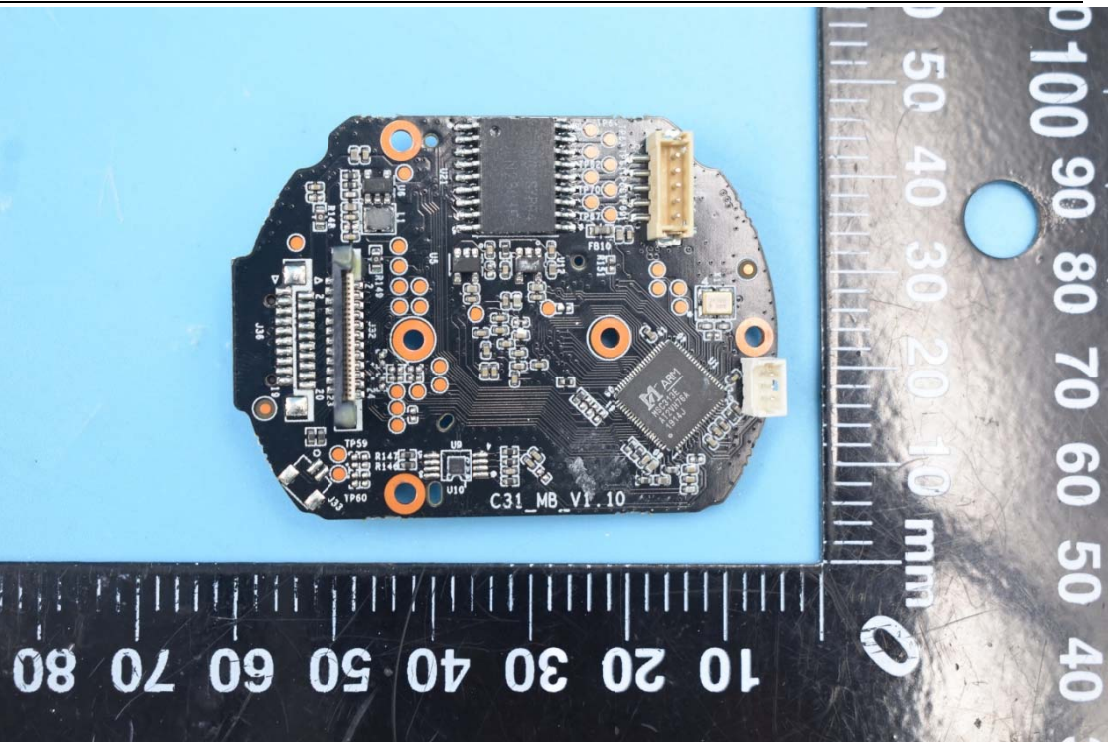

FCC ID:2ASAQ-A31

Internal Photos

1. EUT uncover view

2. Antenna view

WiFi Antenna