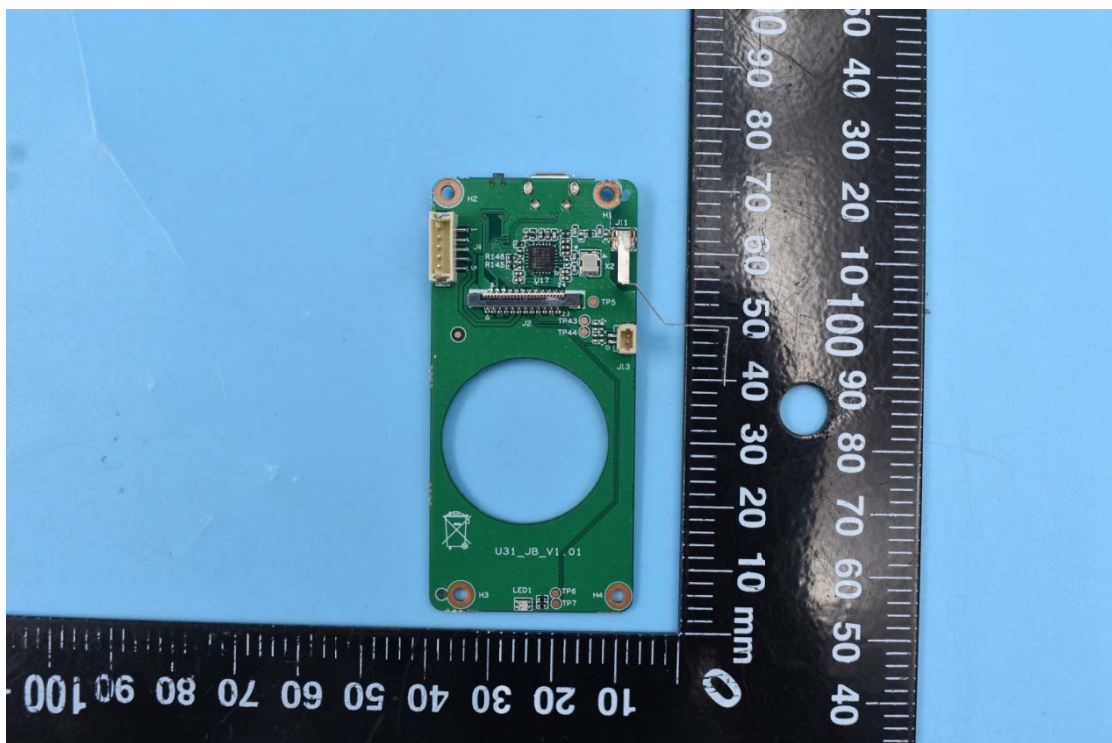

FCC ID:2ASAQ-A31

Internal Photos

1. EUT uncover view

2. Antenna view

WiFi Antenna