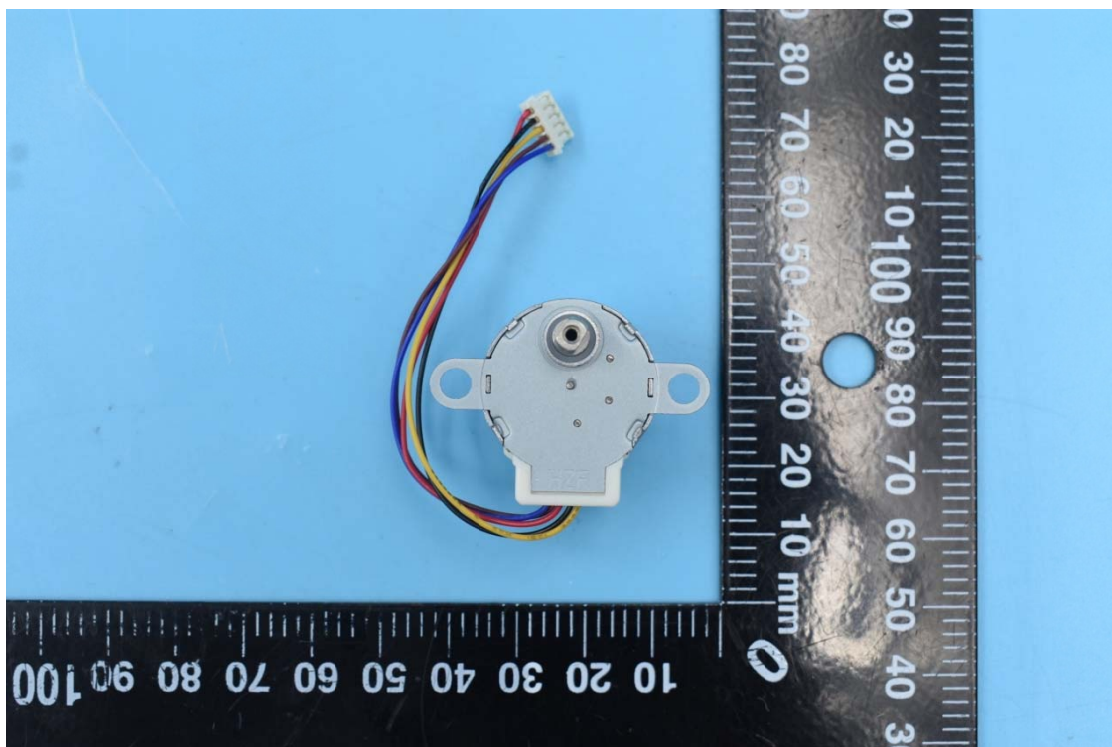

FCC ID:2ASAQ-A31

Internal Photos

1. EUT uncover view

2. Antenna view

WiFi Antenna