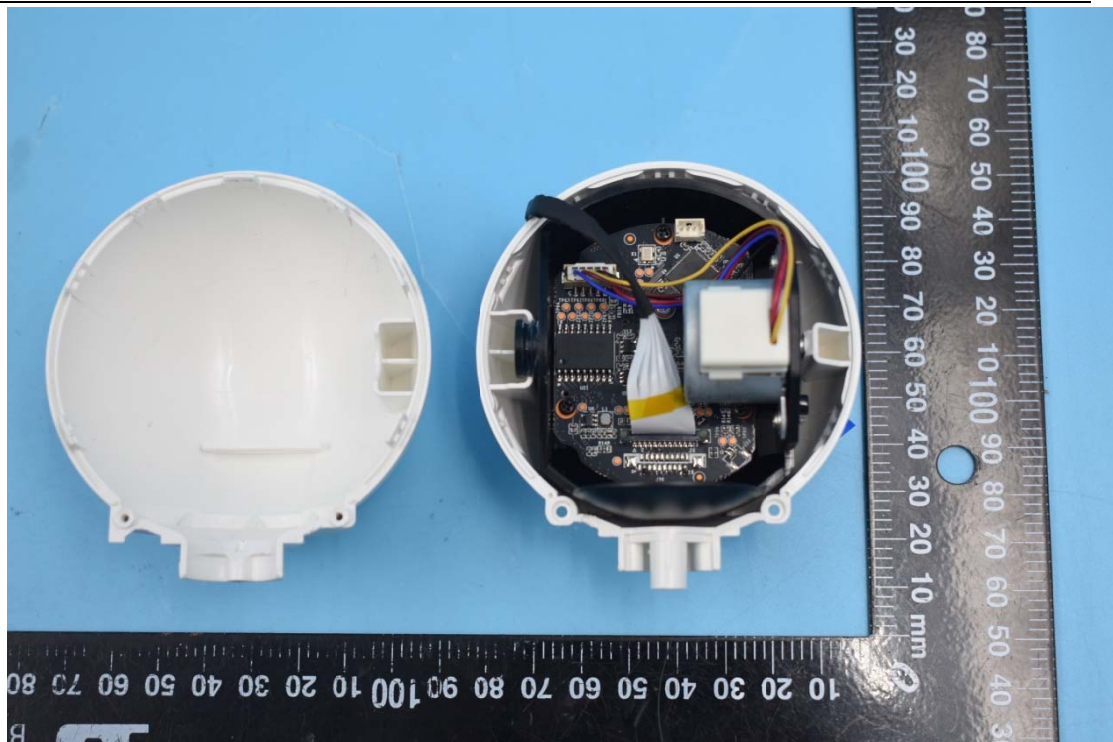

FCC ID:2ASAQ-A31

Internal Photos

1. EUT uncover view

2. Antenna view

WiFi Antenna