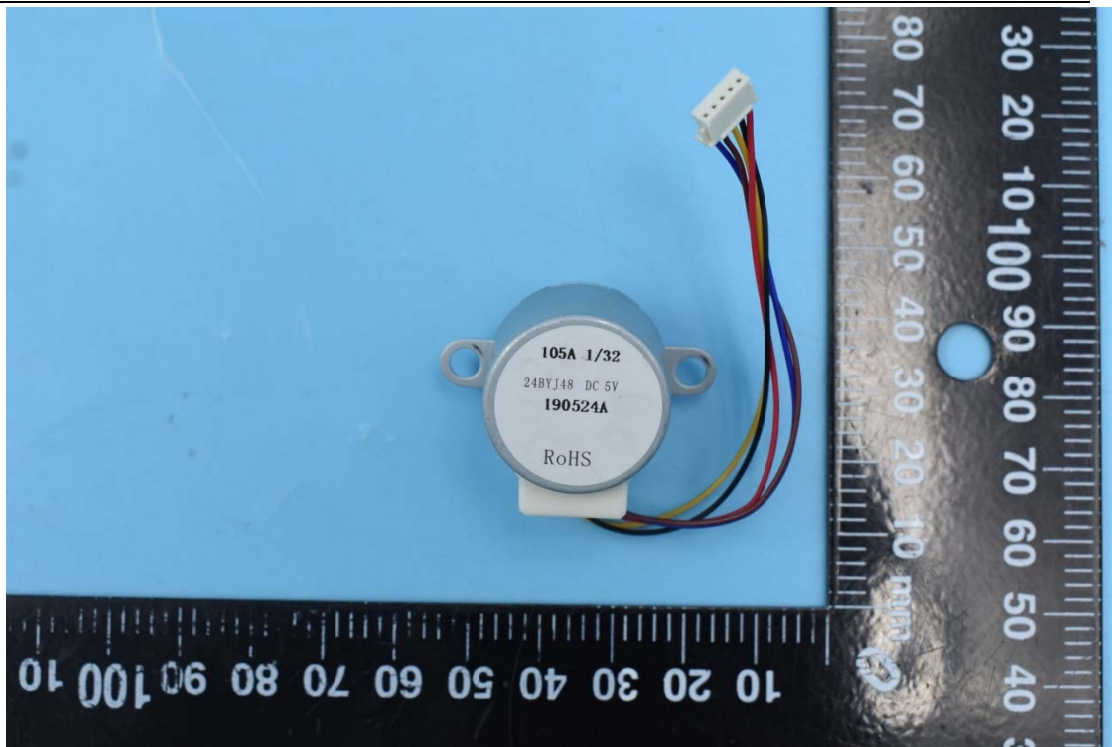

FCC ID:2ASAQ-A31

Internal Photos

1. EUT uncover view

2. Antenna view

WiFi Antenna