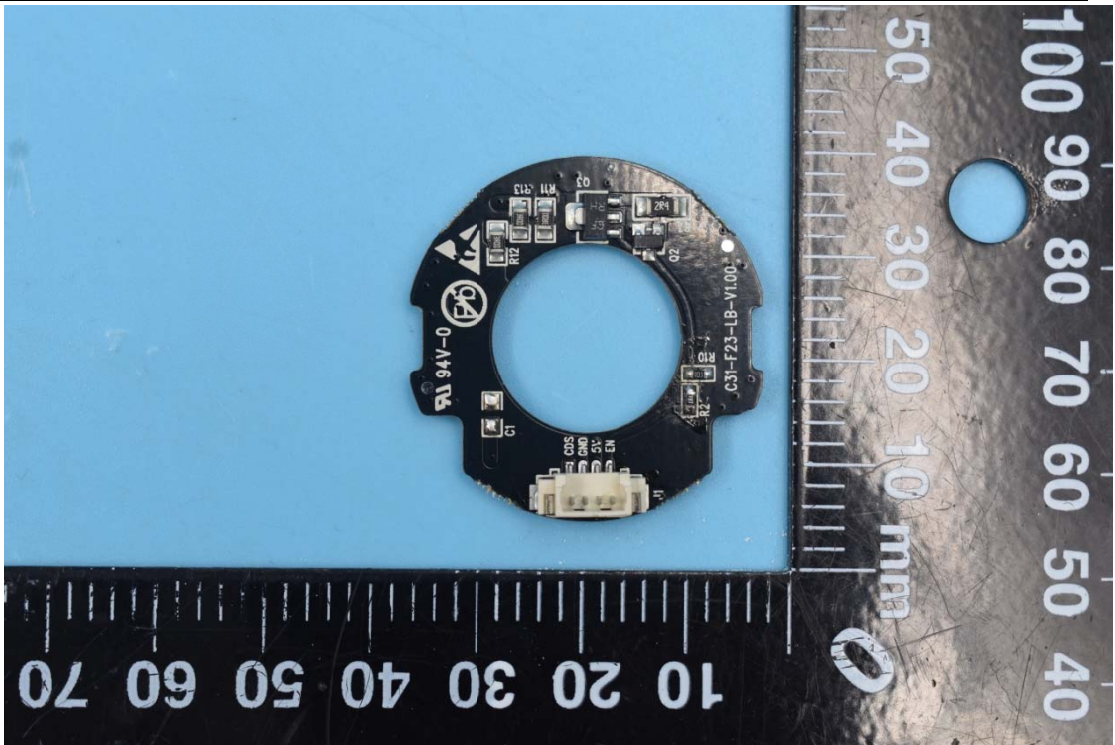

FCC ID:2ASAQ-A31

Internal Photos

1. EUT uncover view

2. Antenna view

WiFi Antenna