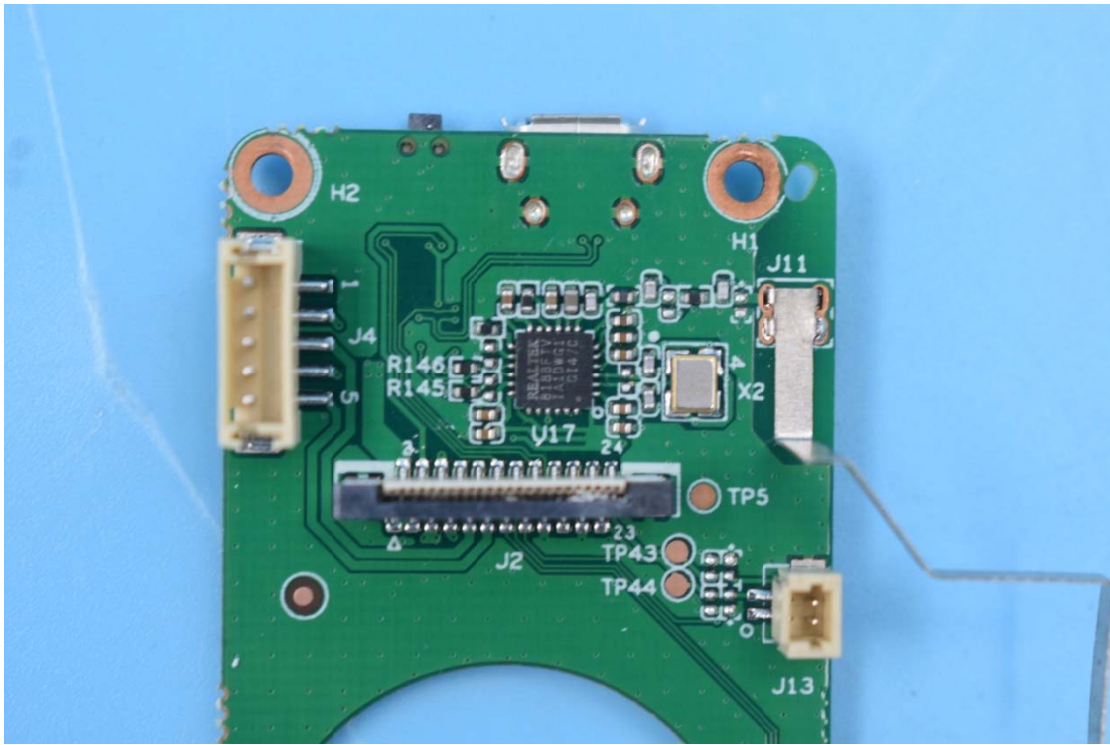

FCC ID:2ASAQ-A31

Internal Photos

1. EUT uncover view

2. Antenna view

WiFi Antenna