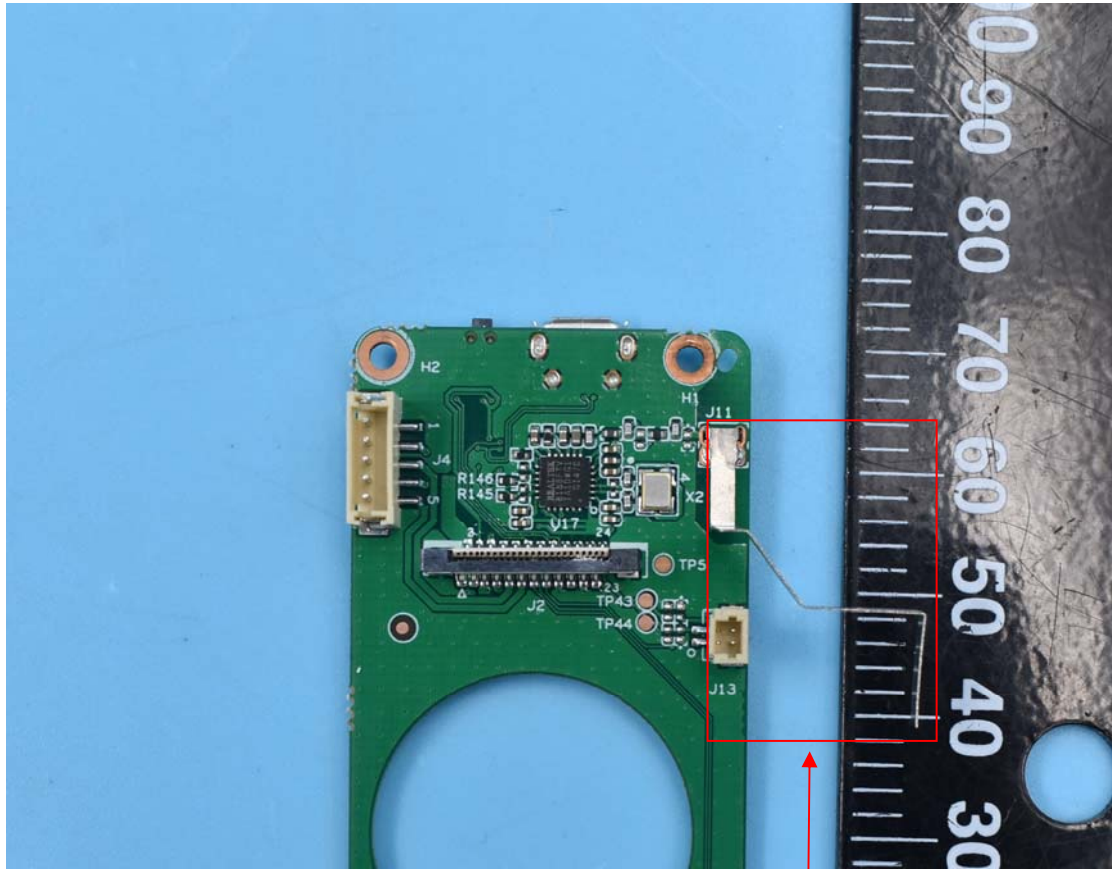

FCC ID:2ASAQ-A31

Internal Photos

1. EUT uncover view

2. Antenna view

WiFi Antenna