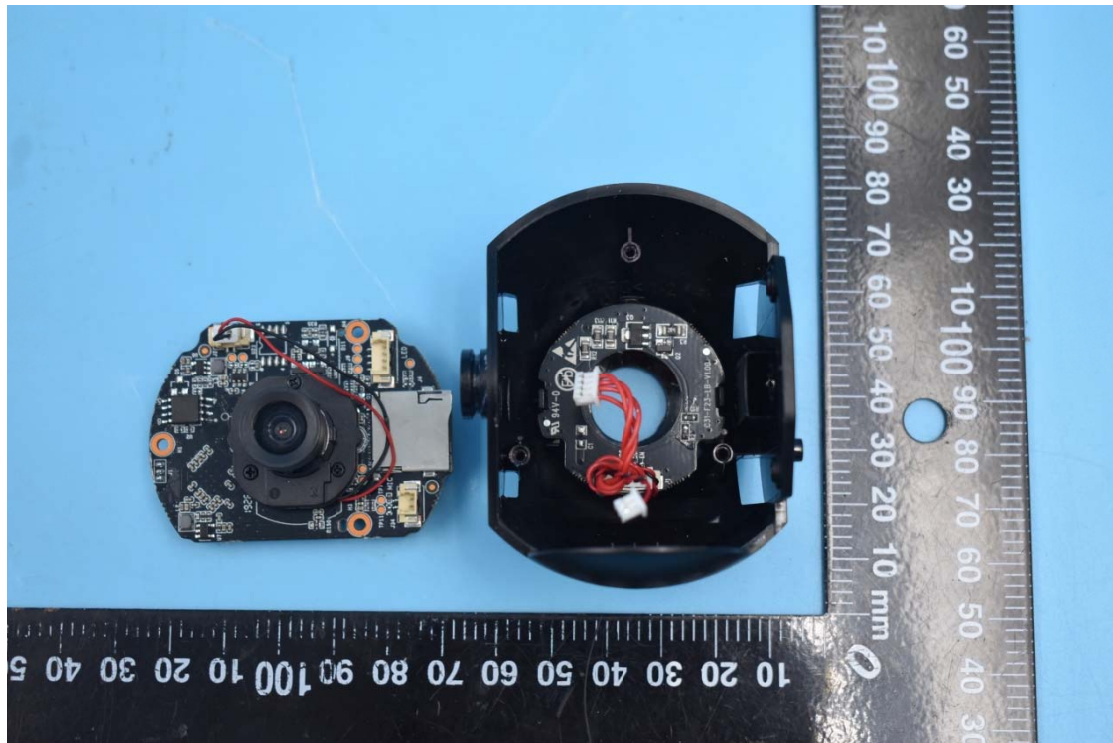

FCC ID:2ASAQ-A31

Internal Photos

1. EUT uncover view

2. Antenna view

WiFi Antenna