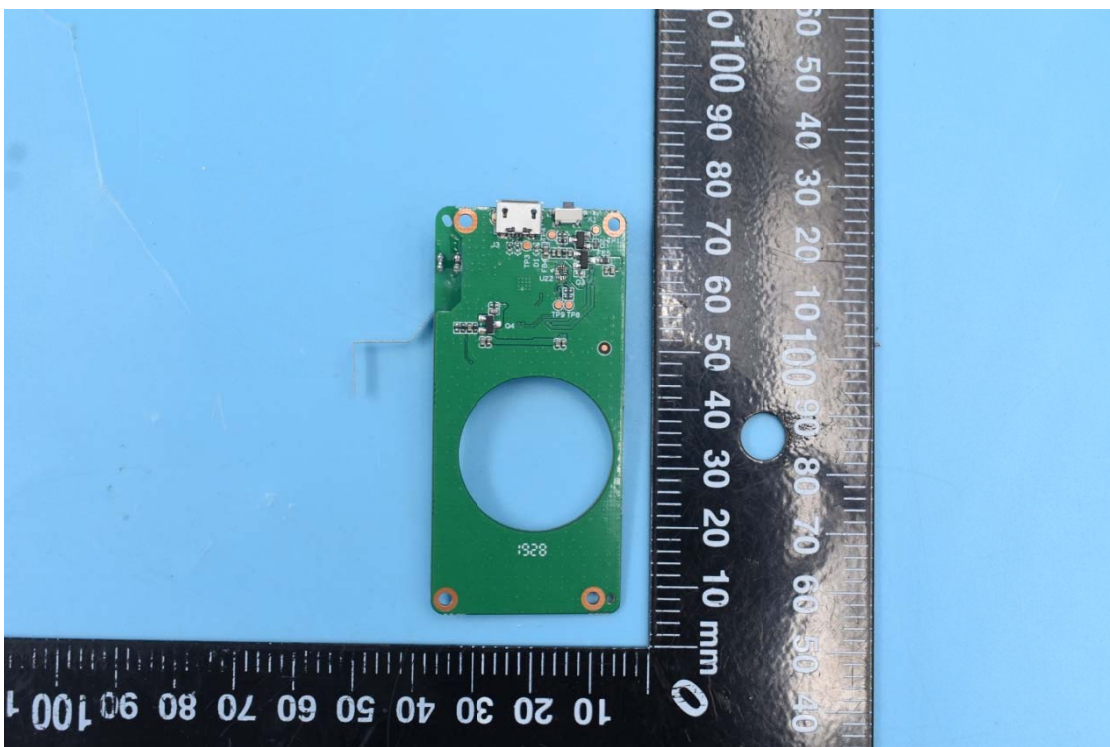

FCC ID:2ASAQ-A31

Internal Photos

1. EUT uncover view

2. Antenna view

WiFi Antenna