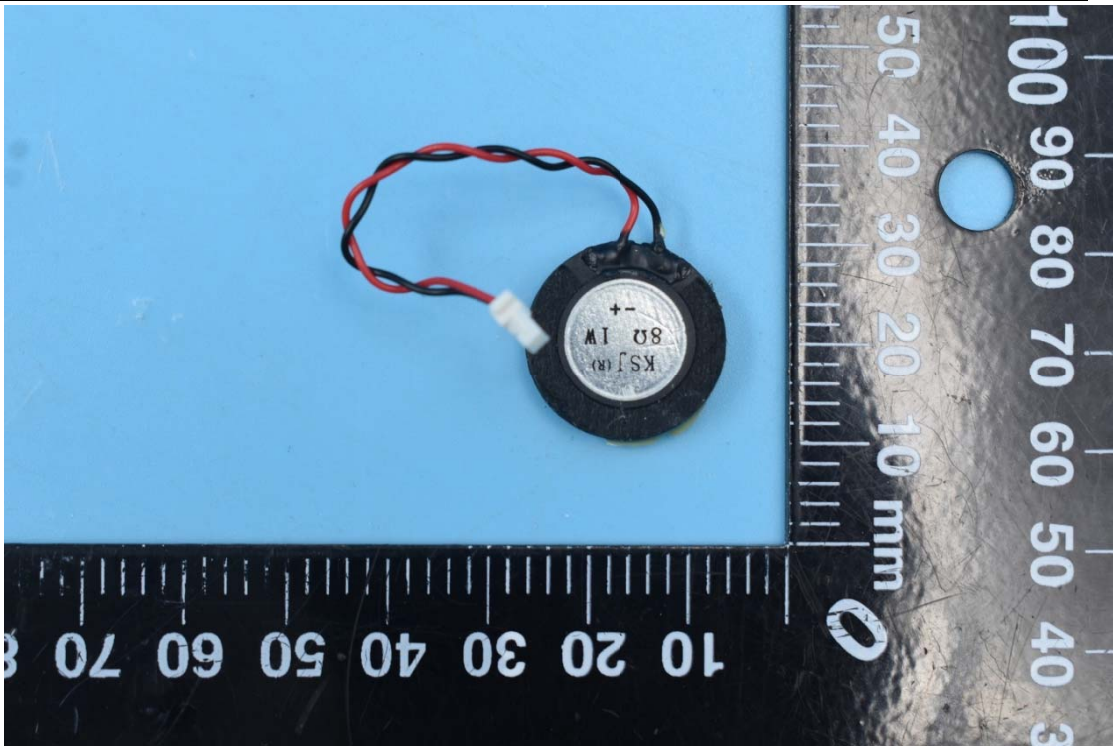

FCC ID:2ASAQ-A31

Internal Photos

1. EUT uncover view

2. Antenna view

WiFi Antenna