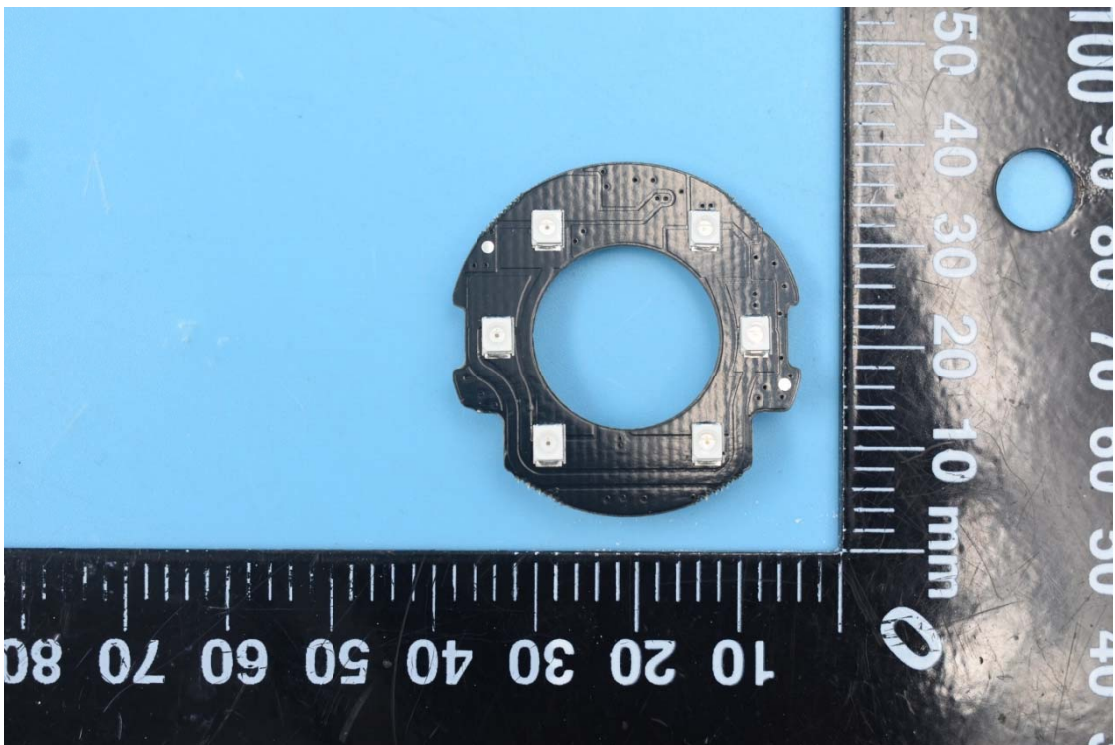

FCC ID:2ASAQ-A31

Internal Photos

1. EUT uncover view

2. Antenna view

WiFi Antenna