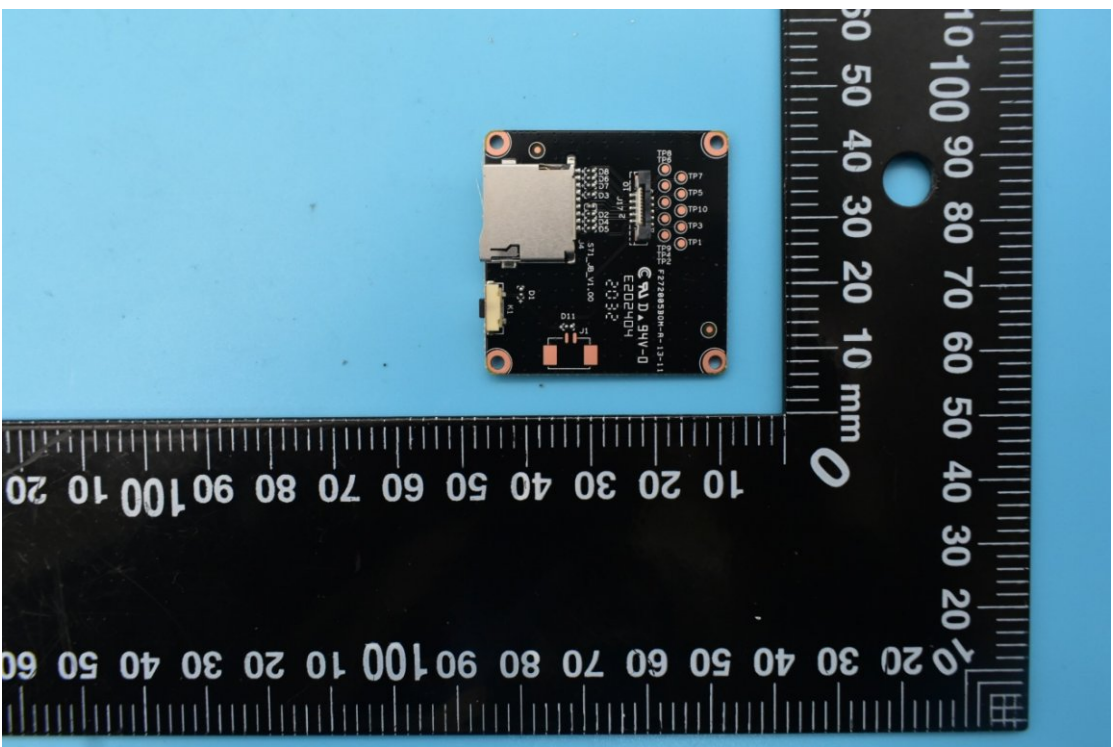

FCC ID:2ASQA-A20

Internal Photos

1. EUT uncover view

2. Antenna view