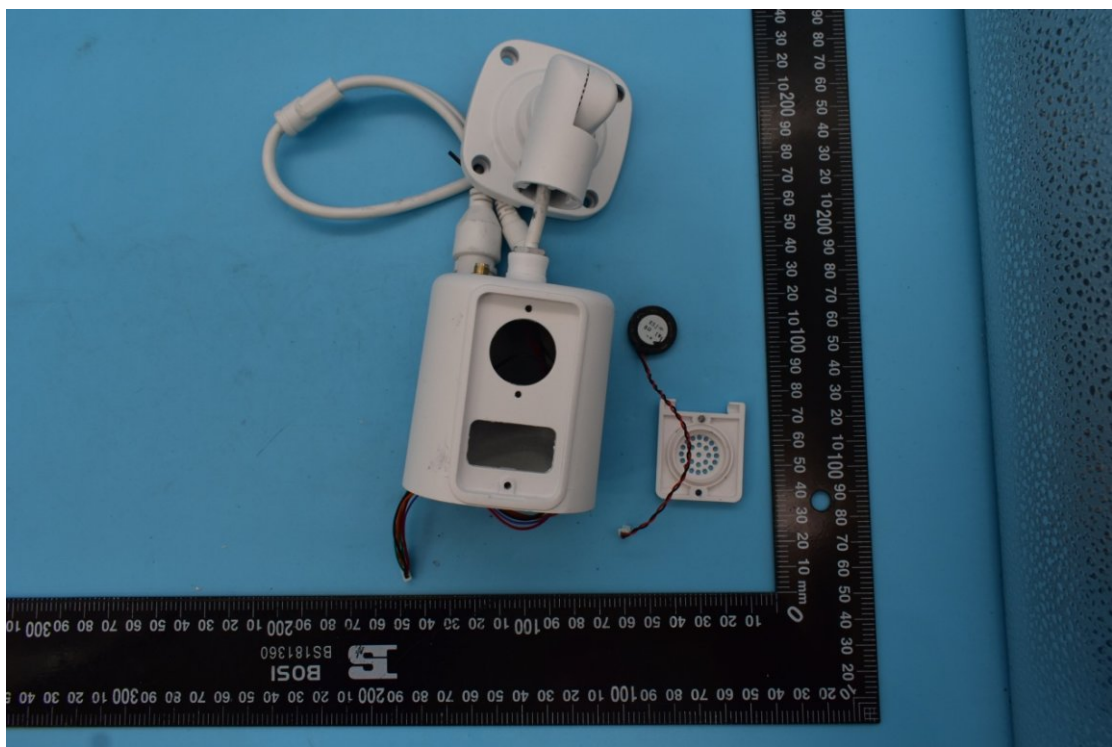

FCC ID:2ASQA-A20

Internal Photos

1. EUT uncover view

2. Antenna view