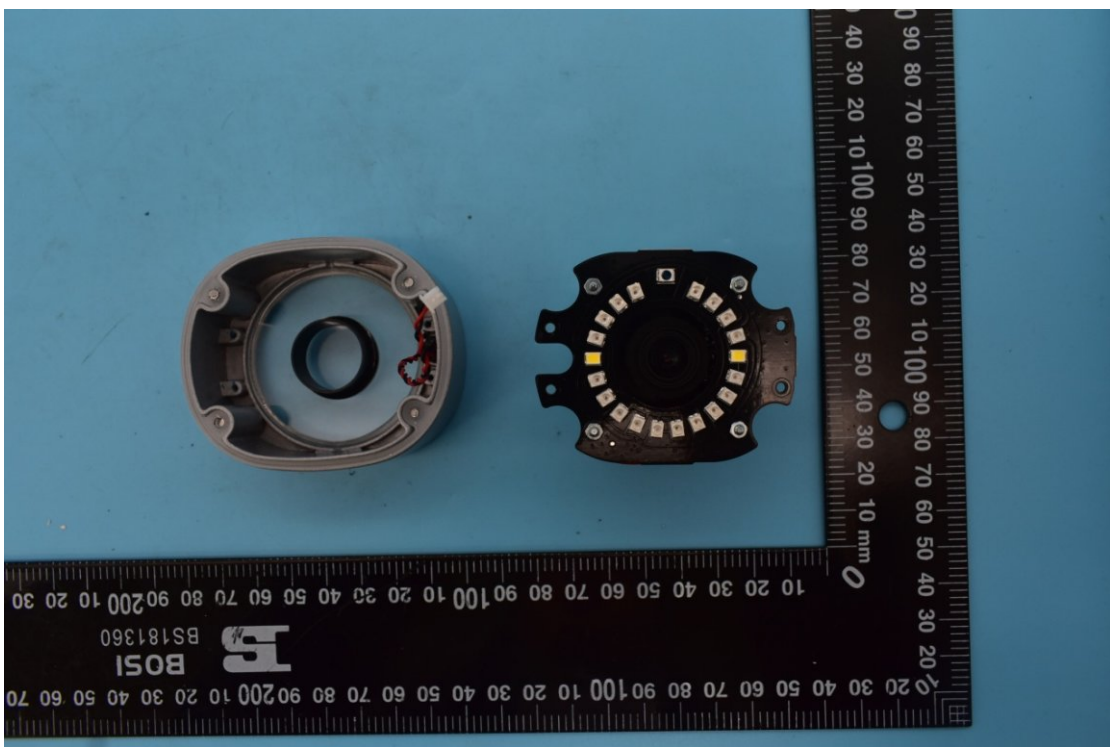

FCC ID:2ASQA-A20

Internal Photos

1. EUT uncover view

2. Antenna view