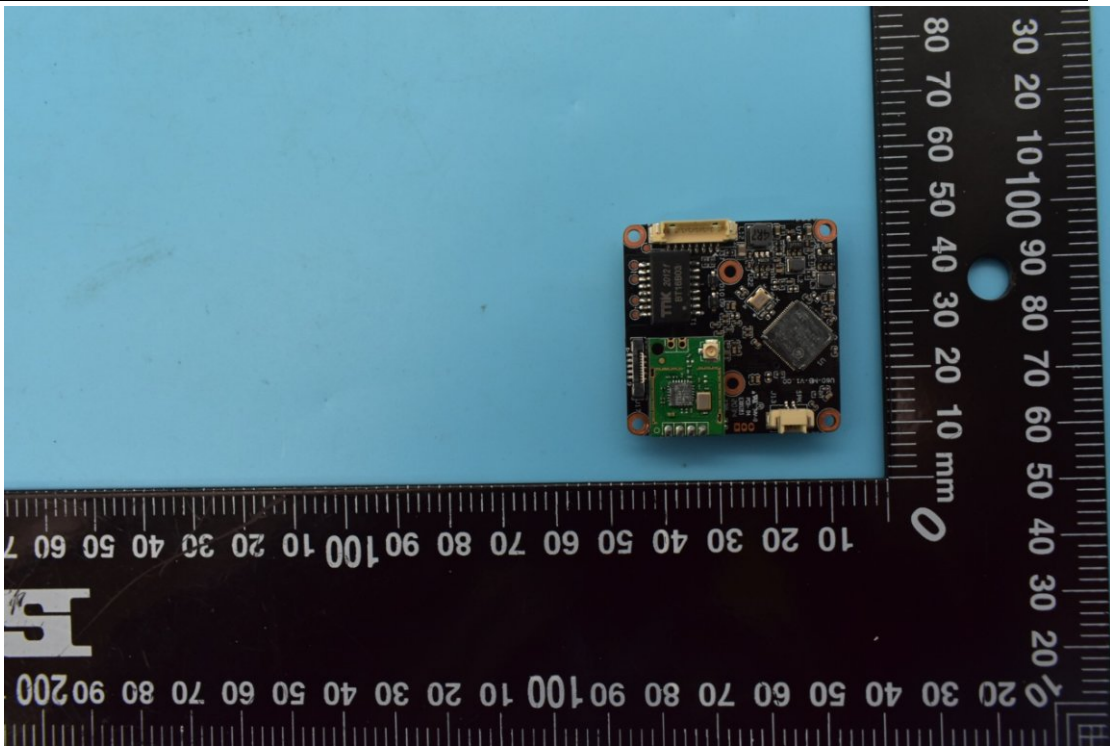

FCC ID:2ASQA-A20

Internal Photos

1. EUT uncover view

2. Antenna view