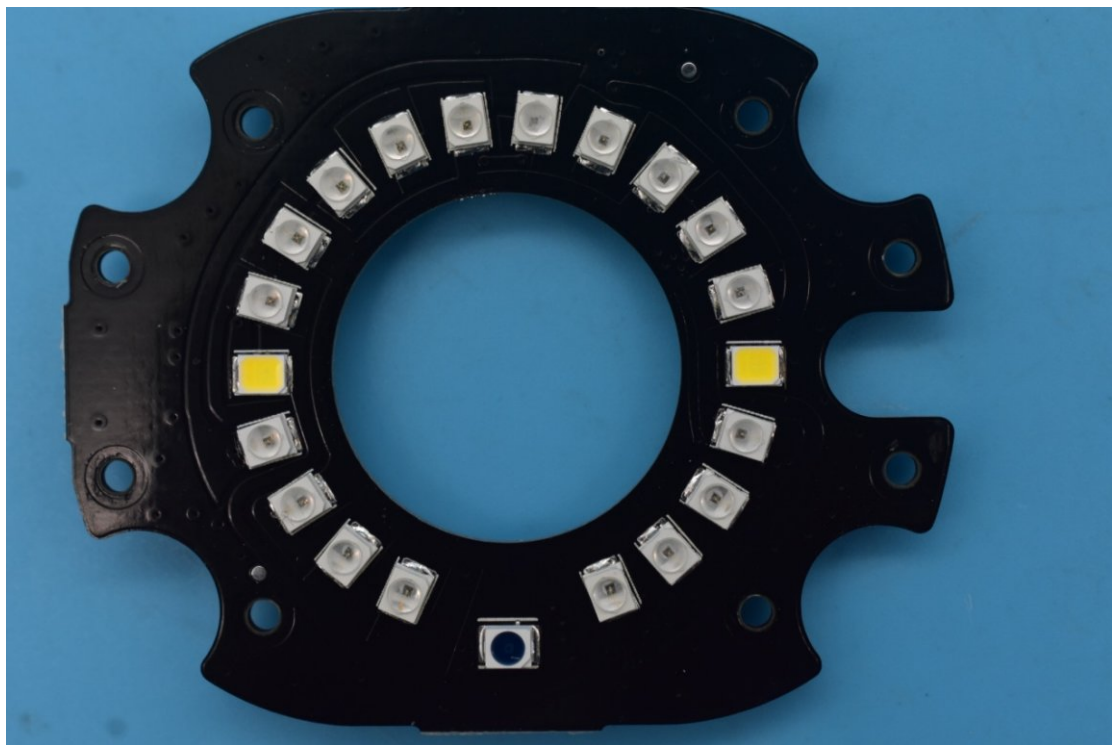

FCC ID:2ASQA-A20

Internal Photos

1. EUT uncover view

2. Antenna view