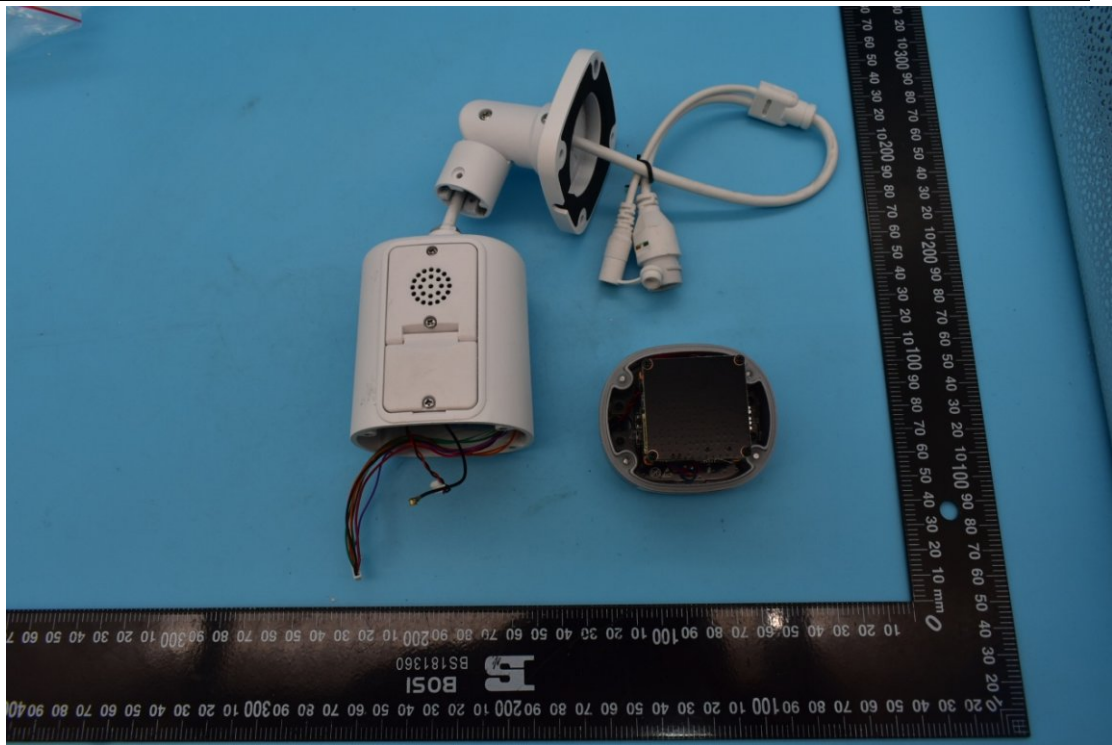

FCC ID:2ASQA-A20

Internal Photos

1. EUT uncover view

2. Antenna view