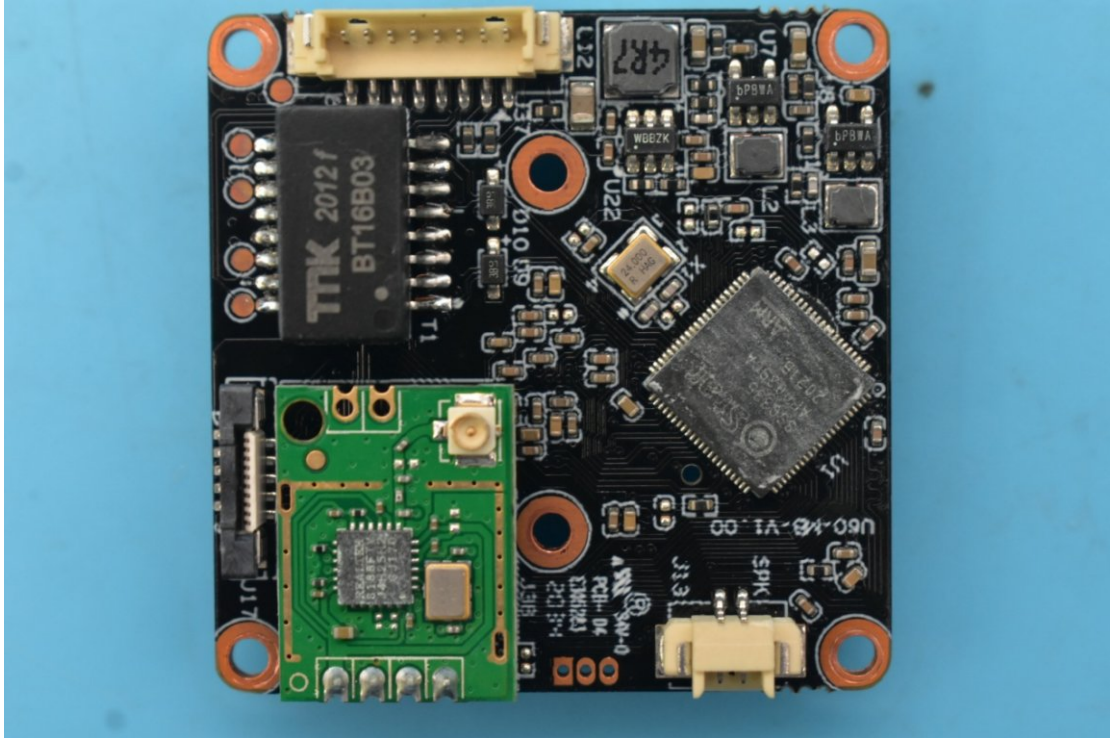

FCC ID:2ASQA-A20

Internal Photos

1. EUT uncover view

2. Antenna view