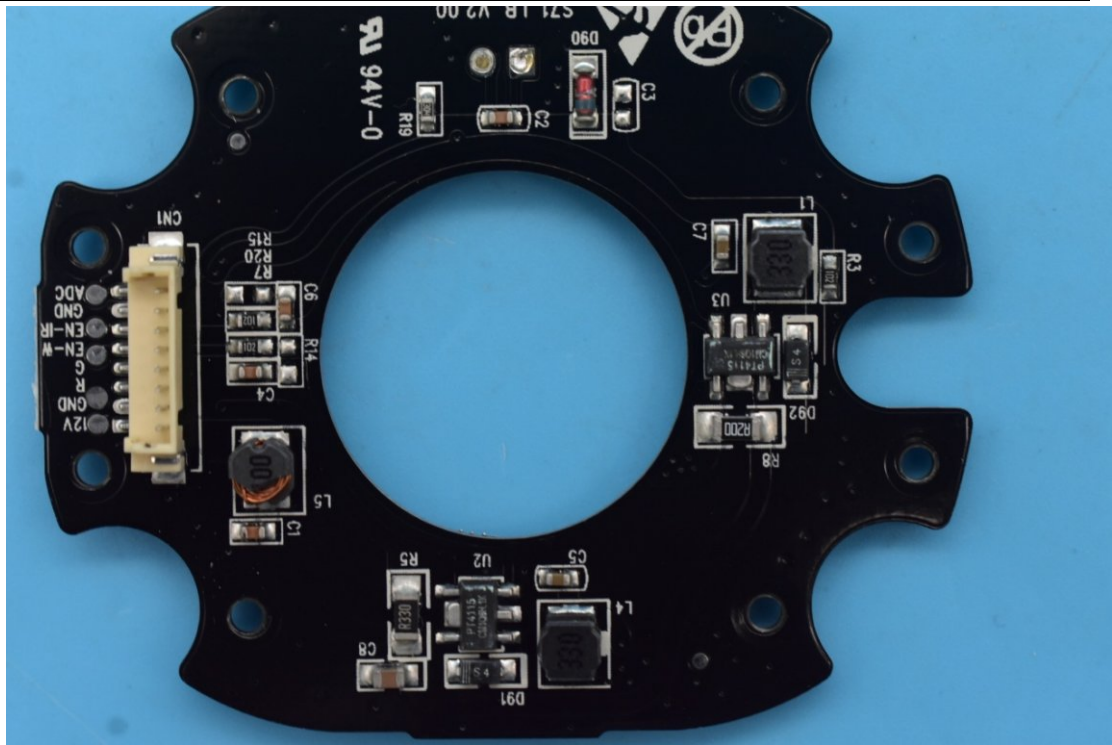

FCC ID:2ASQA-A20

Internal Photos

1. EUT uncover view

2. Antenna view