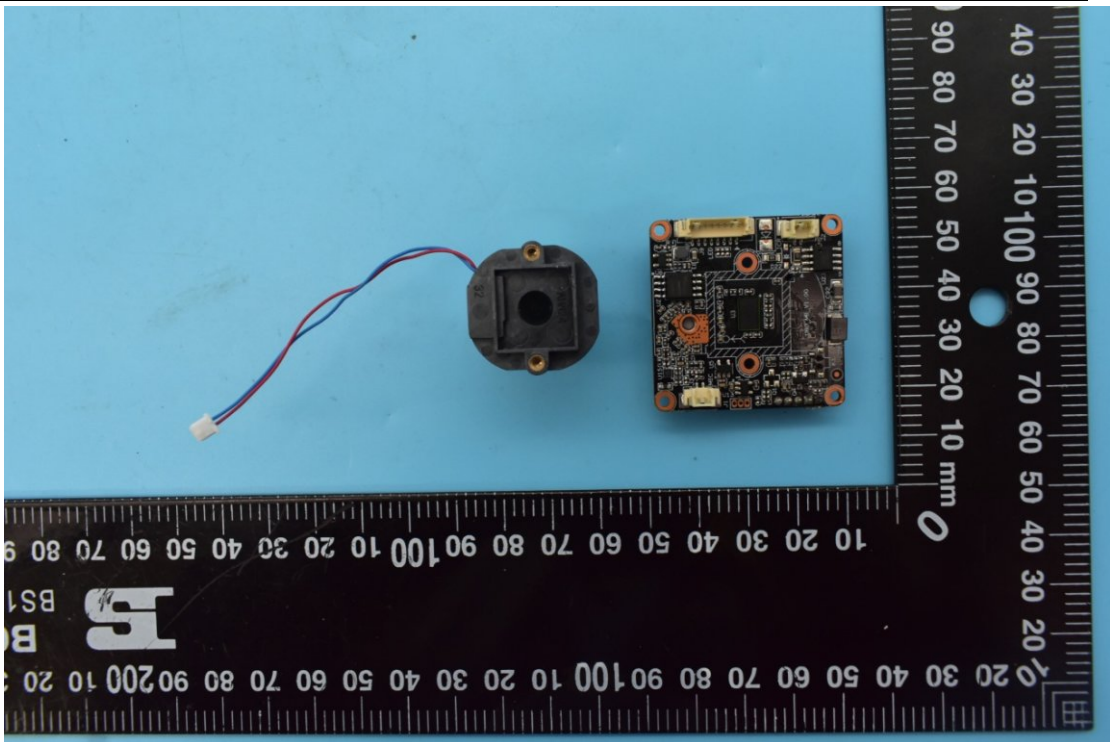

FCC ID:2ASQA-A20

Internal Photos

1. EUT uncover view

2. Antenna view