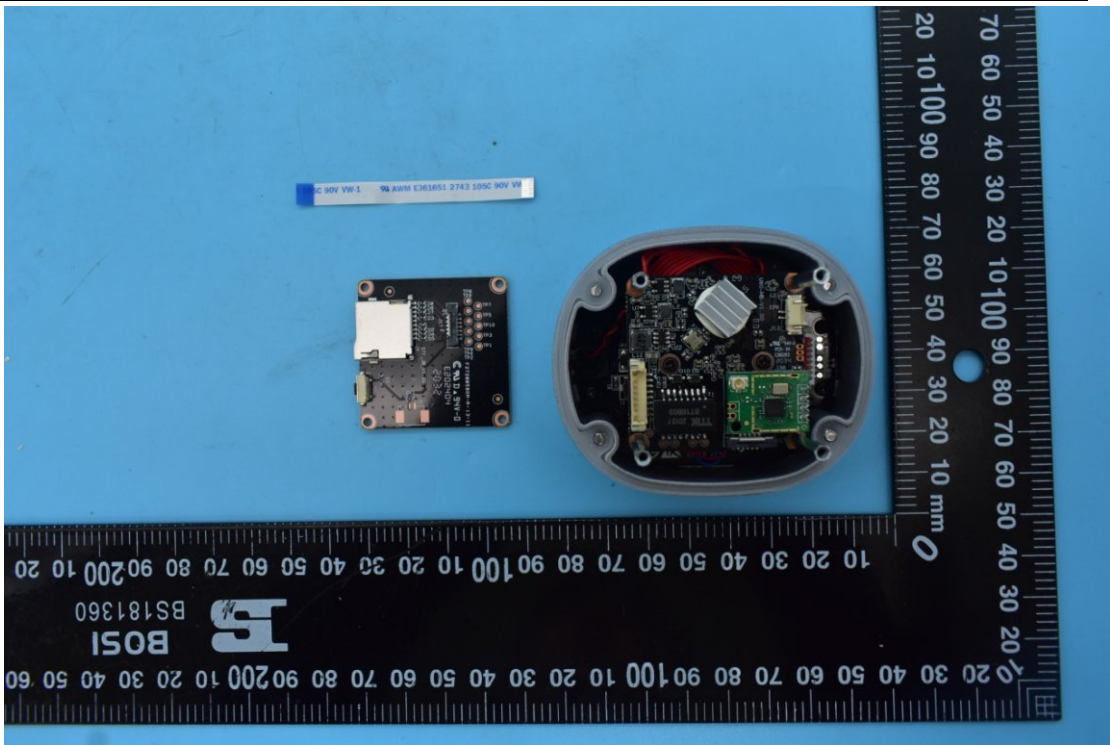

FCC ID:2ASQA-A20

Internal Photos

1. EUT uncover view

2. Antenna view