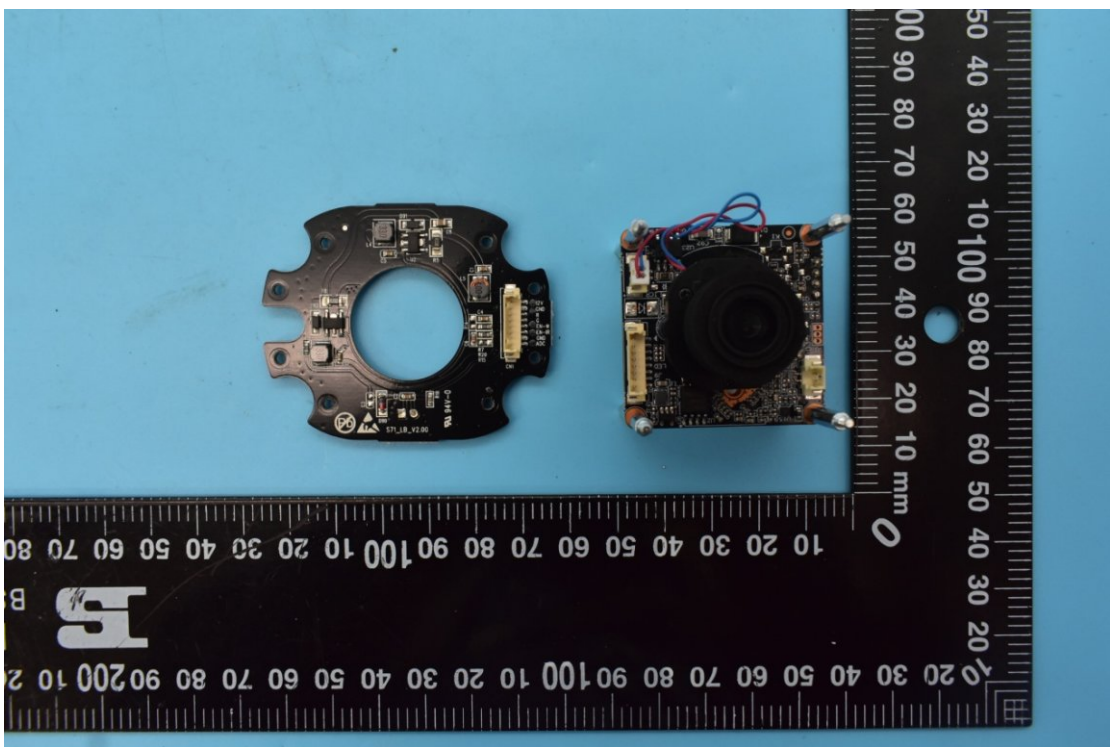

FCC ID:2ASQA-A20

Internal Photos

1. EUT uncover view

2. Antenna view