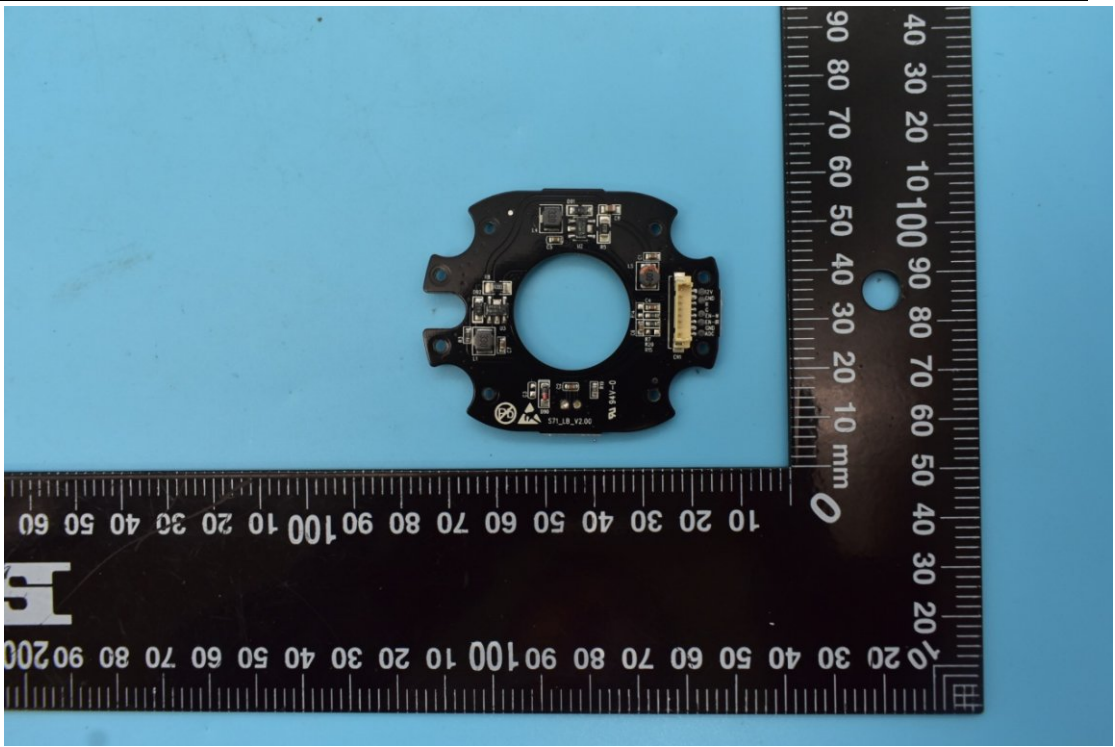

FCC ID:2ASQA-A20

Internal Photos

1. EUT uncover view

2. Antenna view