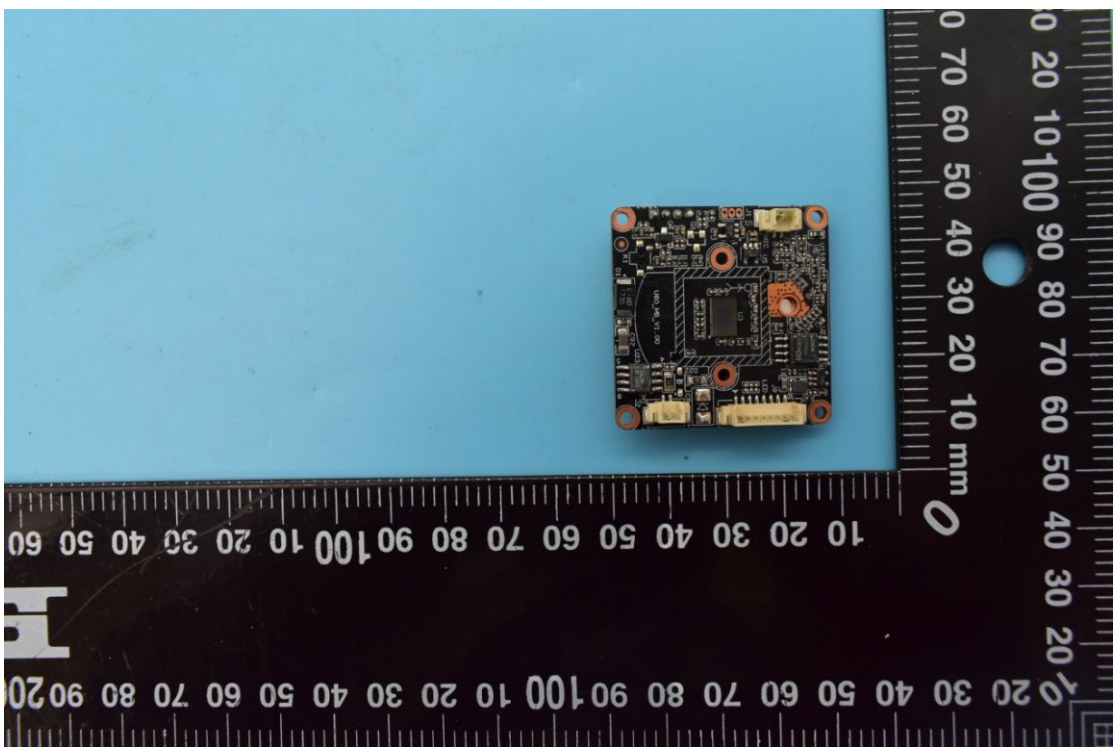

FCC ID:2ASQA-A20

Internal Photos

1. EUT uncover view

2. Antenna view