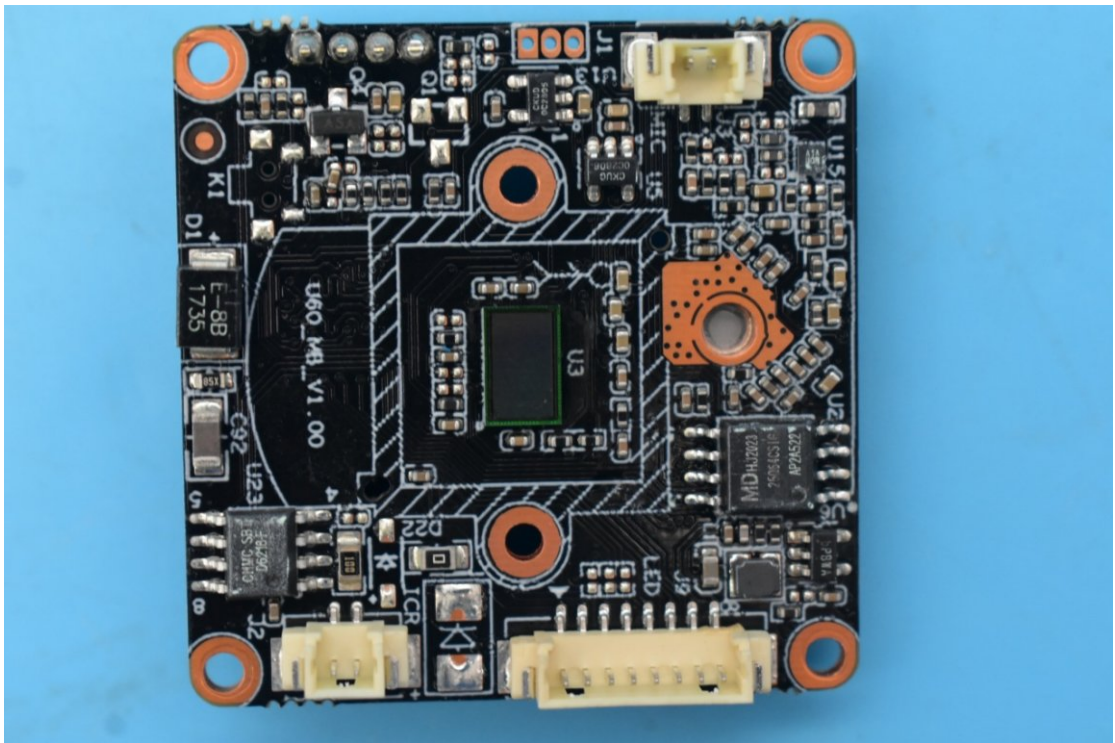

FCC ID:2ASQA-A20

Internal Photos

1. EUT uncover view

2. Antenna view