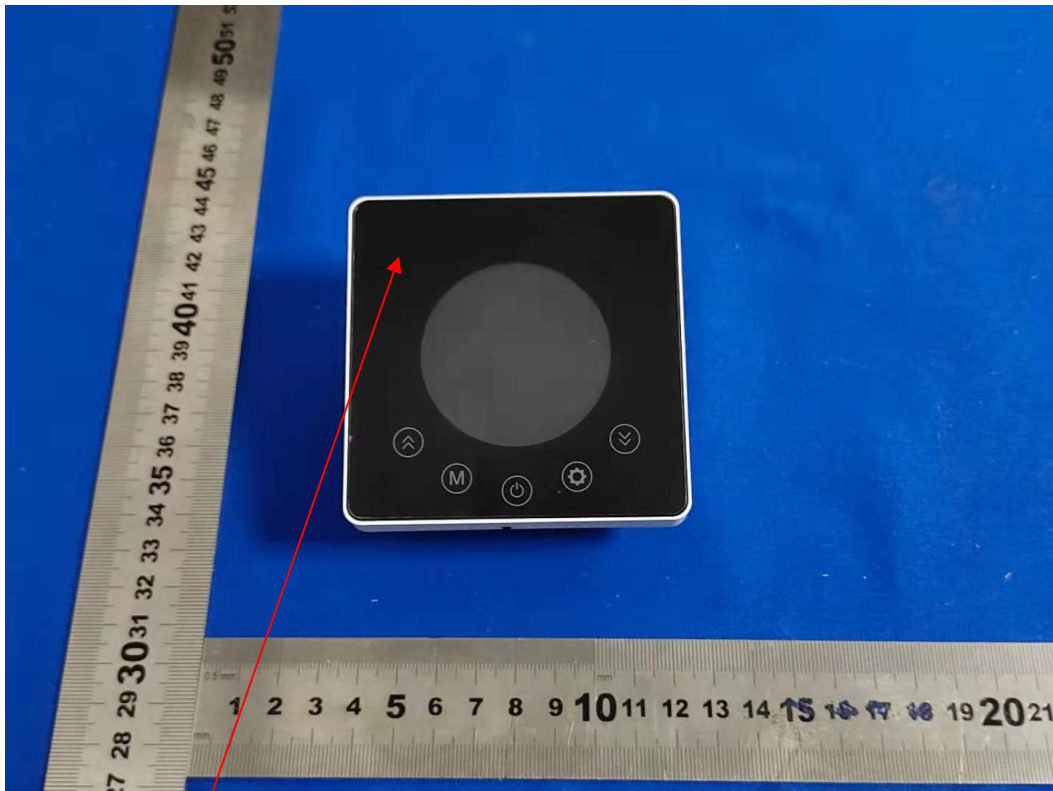

Label and Label Location

FCC ID: 2ASAI-CK-005

L*W: 30mm*17mm

white font on a Black label