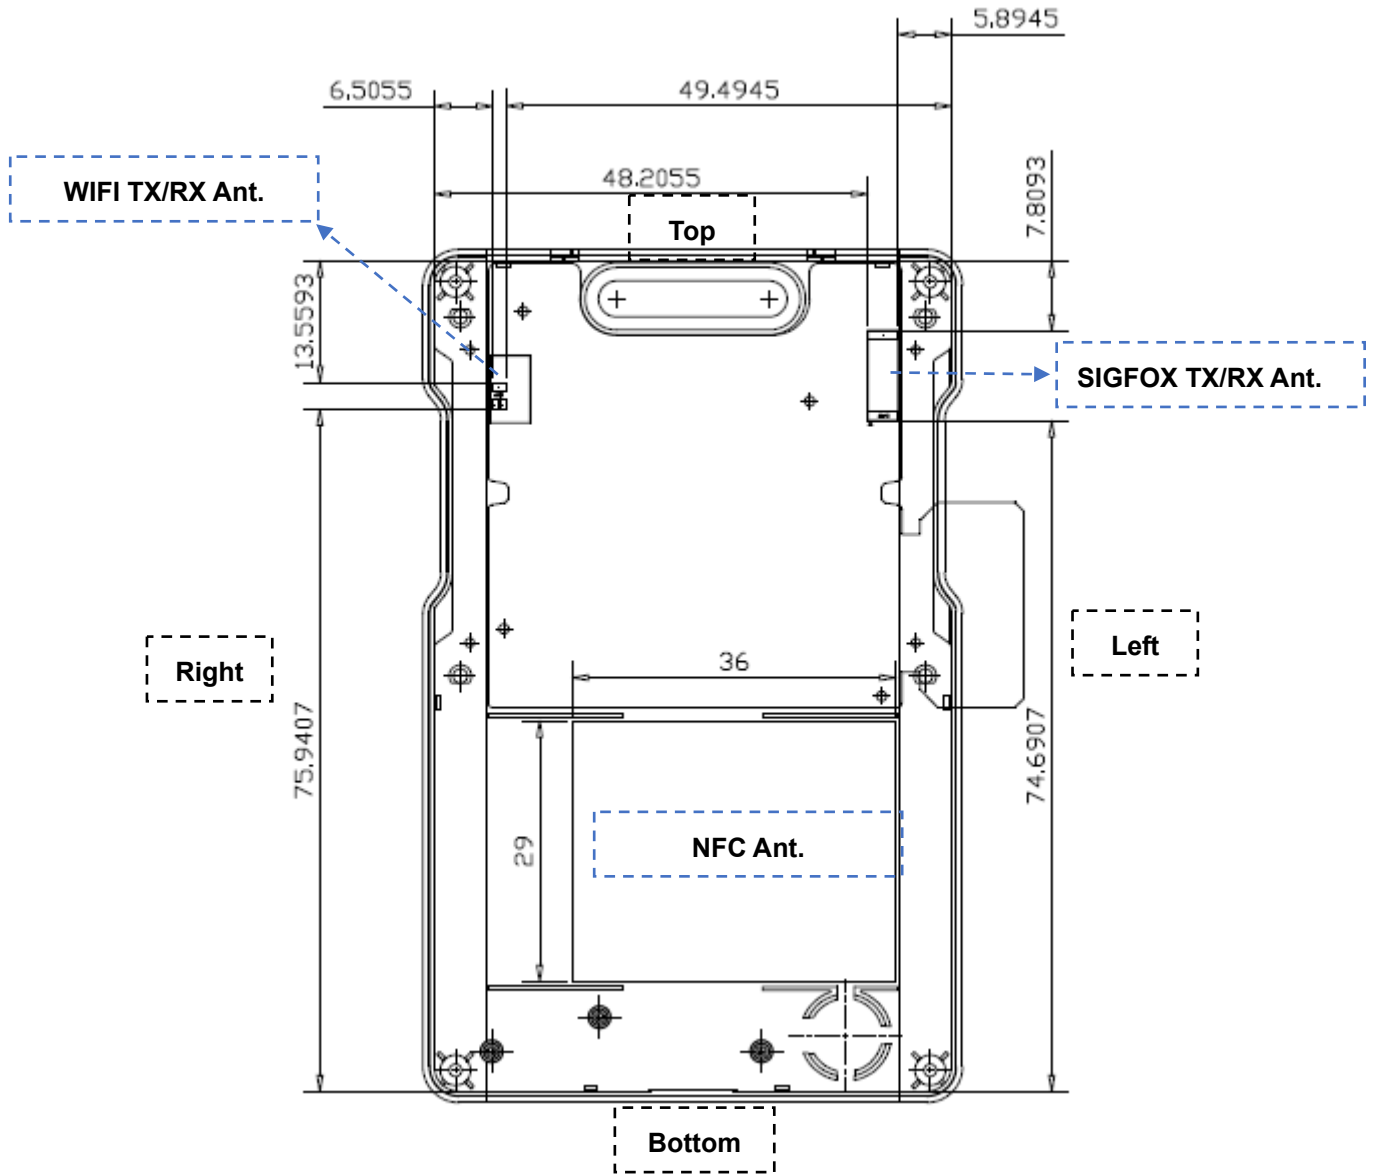

APPENDIX F: DUT ANTENNA DIAGRAM & SAR TEST SETUP PHOTOGRAPHS

DUT Antenna Location

Figure F-1 Antenna Location (Rear Side View)

SAR Test Setup Photographs

Top from Flat Phantom (Separation Distance: 0 cm)

Front from Flat Phantom (Separation Distance: 0 cm)

Left from Flat Phantom (Separation Distance: 0 cm)