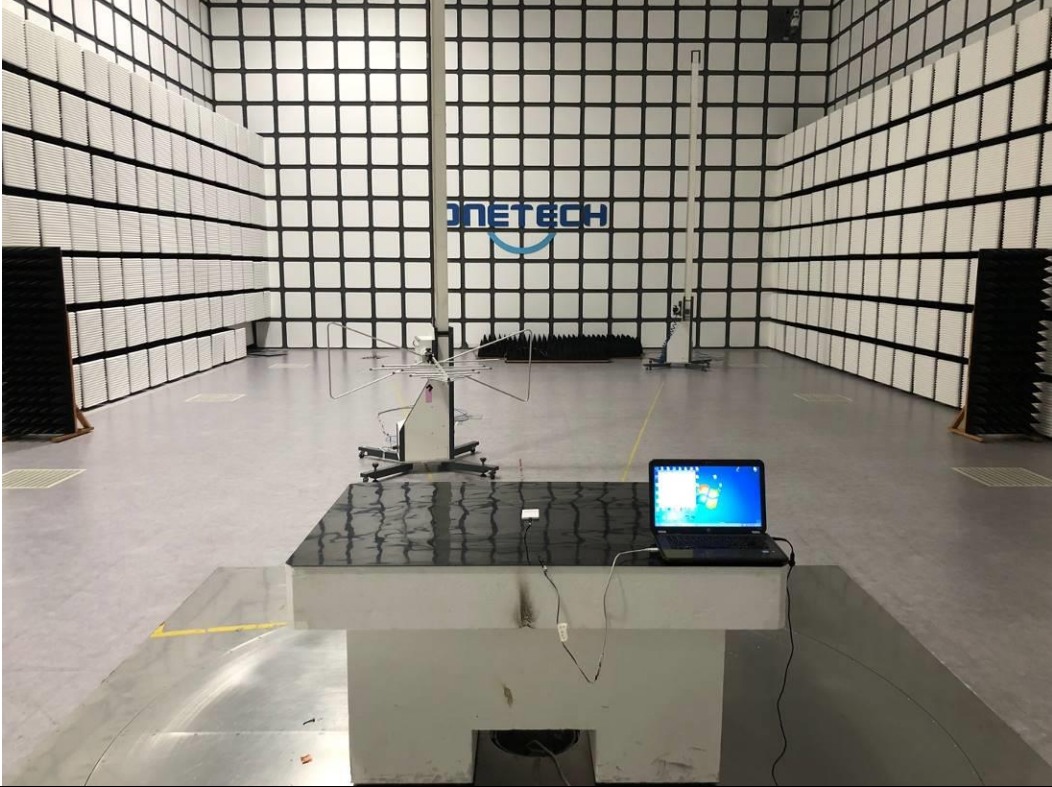

Sig Fox & Bluetooth LE & WLAN 2.4 GHz

Transmitter Mode

30 MHz ~ 1 GHz