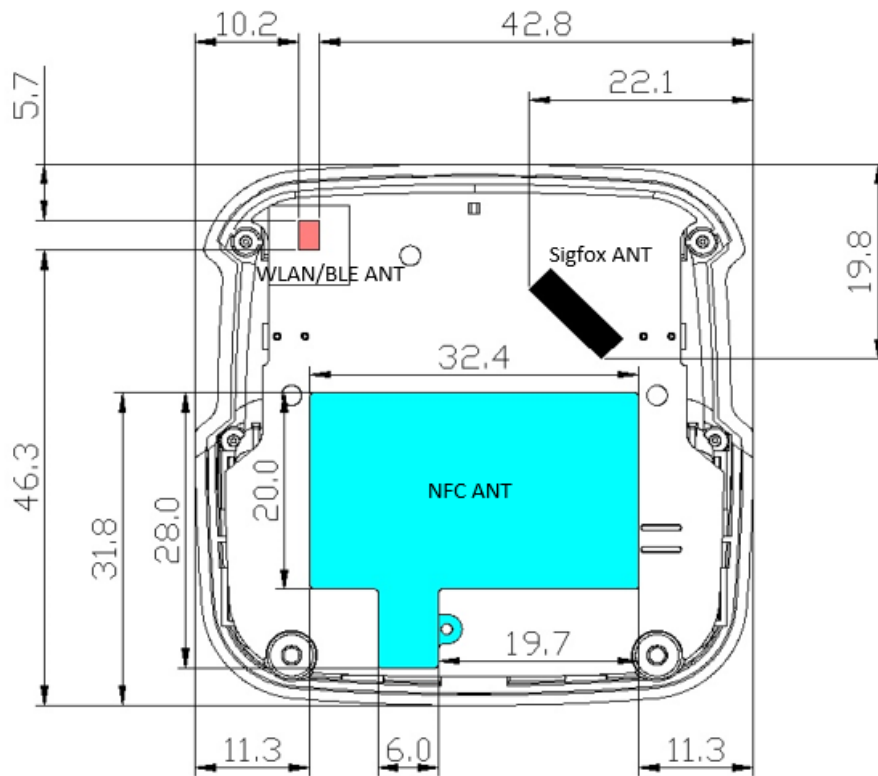

APPENDIX F: DUT ANTENNA DIAGRAM & SAR TEST SETUP PHOTOGRAPHS

DUT Antenna Location

TOP Side

Figure F-1 Antenna Location

SAR Test Setup Photographs

Front from Flat Phantom (Separation Distance: 0.5 cm)

Rear from Flat Phantom (Separation Distance: 0.5 cm)