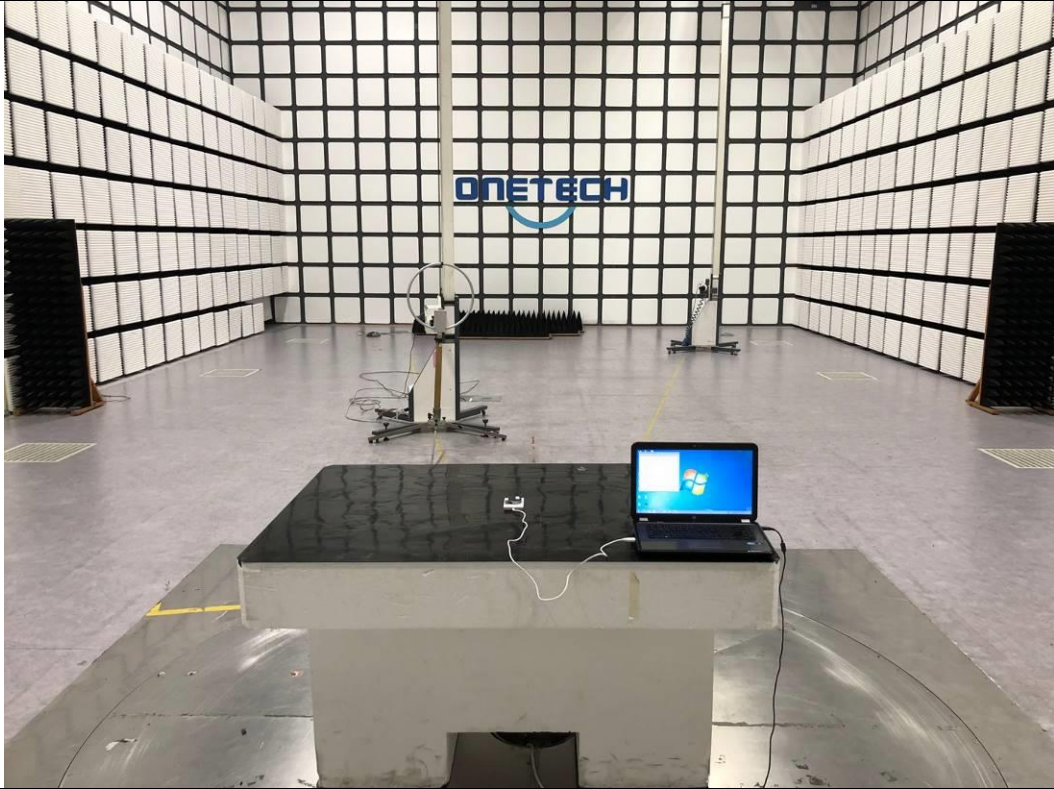

- CONDUCTED EMISSION TEST

**- RADIATED EMISSION TEST**

NFC

**Transmitter Mode**

**9 kHz ~ 30 MHz**

**Sig Fox & Bluetooth LE**

**Transmitter Mode**

**30 MHz ~ 1 GHz**