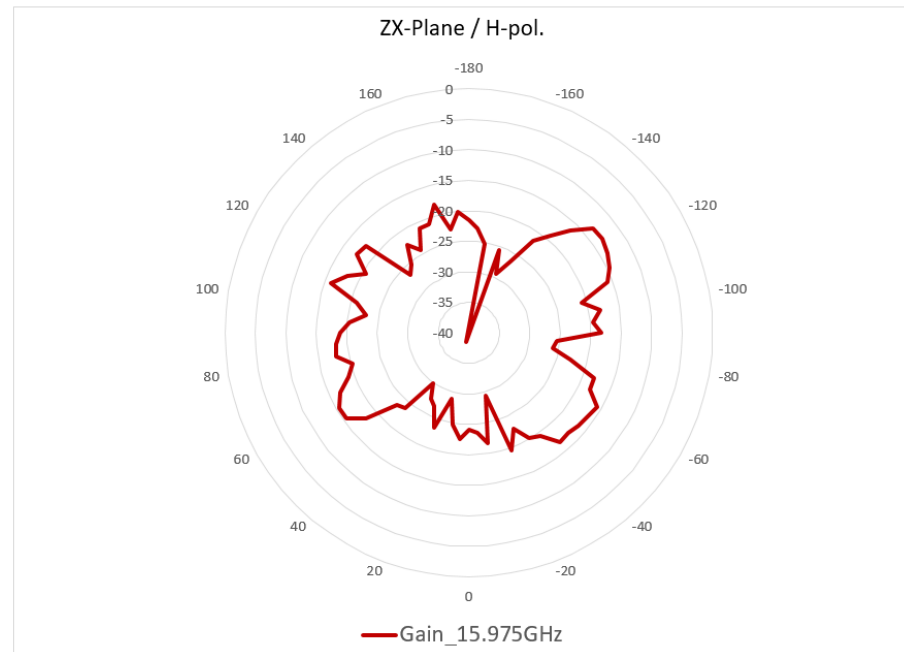

## 15.975GHz

### ZX-Plane

Frequency : Gain\_15.975GHz

Max Gain	-15.02	dBi
----------	--------	-----

Frequency : Gain\_15.975GHz

Max Gain	-13.24	dBi
----------	--------	-----