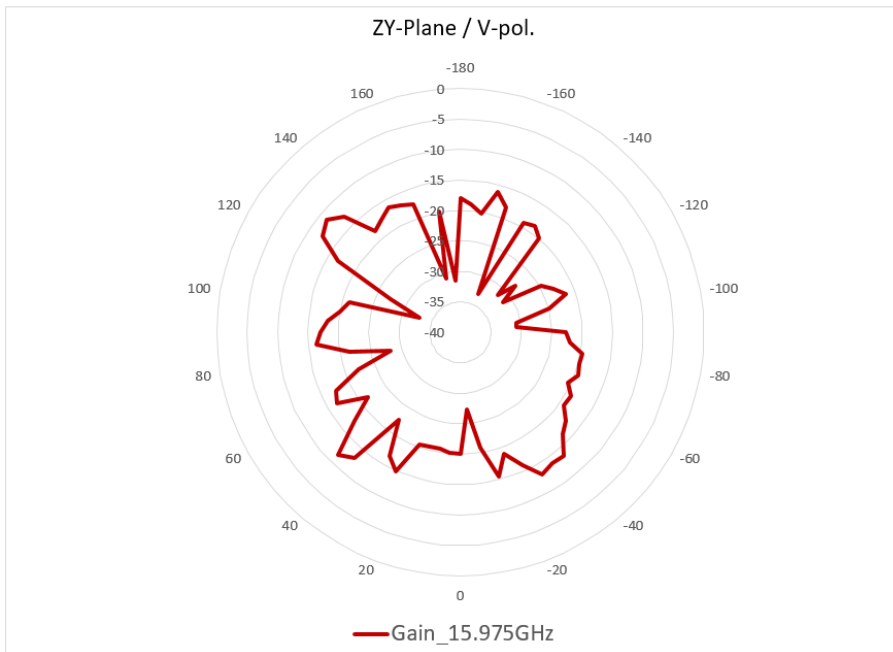

15.975GHz

ZY-Plane

Frequency : Gain_15.975GHz

Max Gain	-11.31	dBi