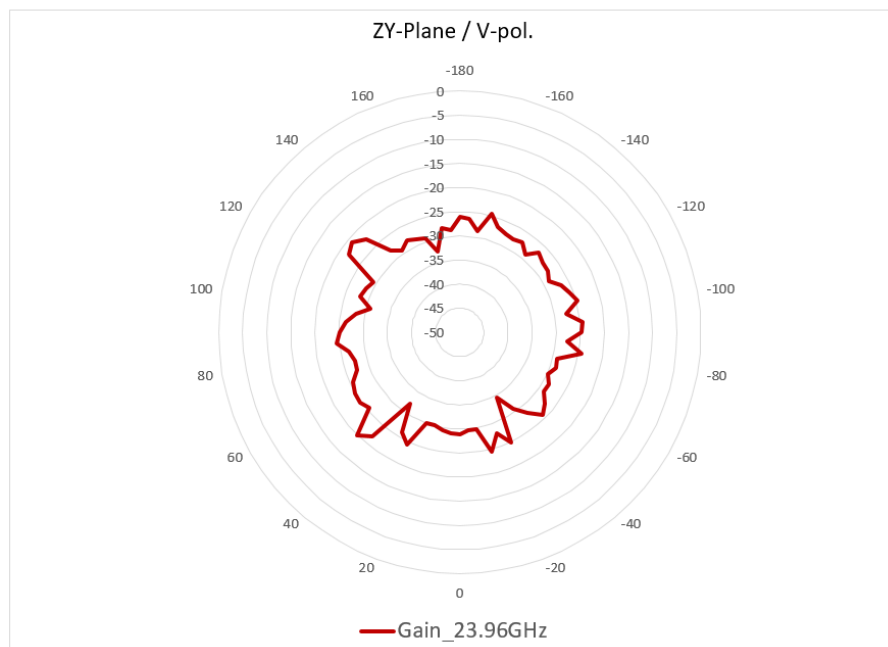

23.96GHz~26GHz

ZY-Plane

Frequency : Gain_23.96GHz

Max Gain	-19.86	dBi