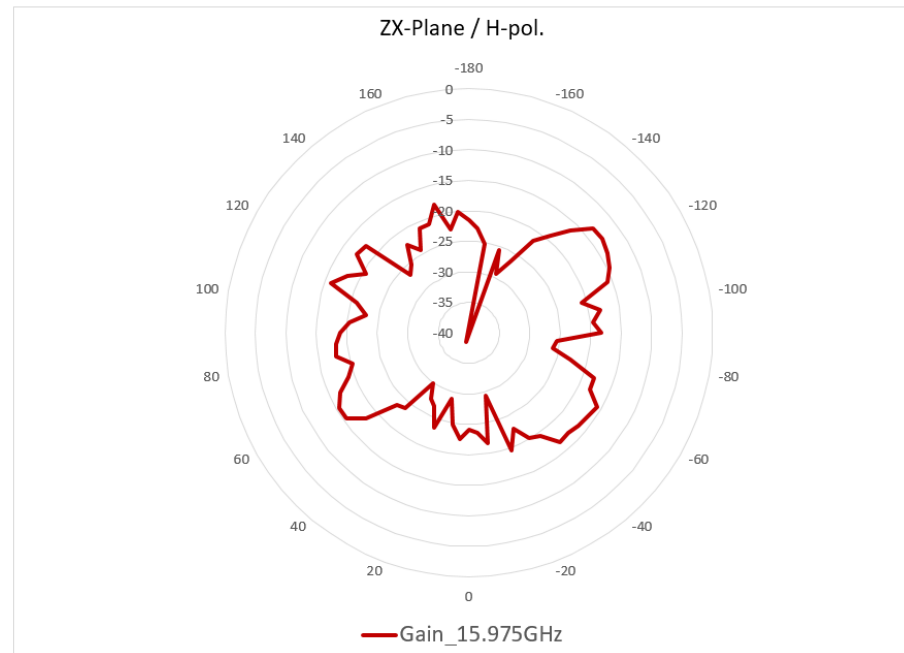

## 15.975GHz

### ZX-Plane

Frequency : Gain\_15.975GHz

Max Gain	-15.02	dBi
----------	--------	-----

Frequency : Gain\_15.975GHz

Max Gain	-13.24	dBi
----------	--------	-----

## 23.96GHz~26GHz