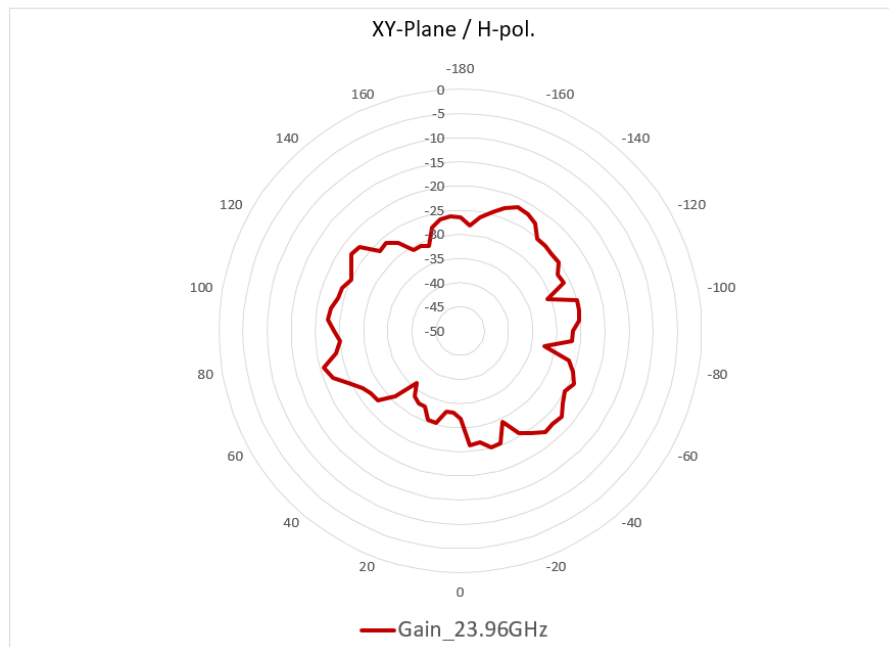

## 23.96GHz~26GHz

### XY-Plane

Frequency : Gain\_23.96GHz

Max Gain	-20.56	dBi
----------	--------	-----

Frequency : Gain\_23.96GHz

Max Gain	-20.83	dBi
----------	--------	-----