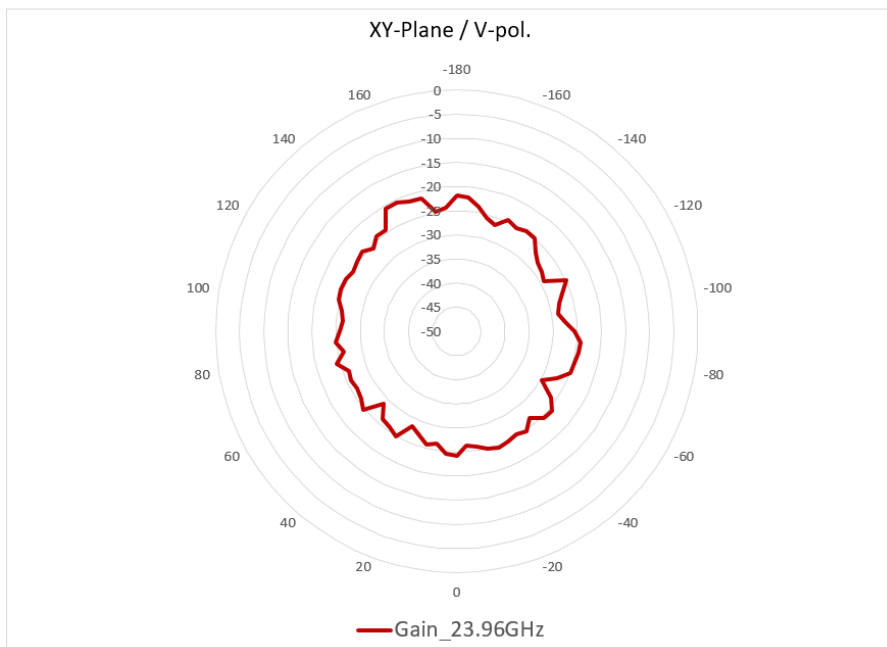

23.96GHz~26GHz

XY-Plane

Frequency : Gain_23.96GHz

Max Gain	-20.56	dBi