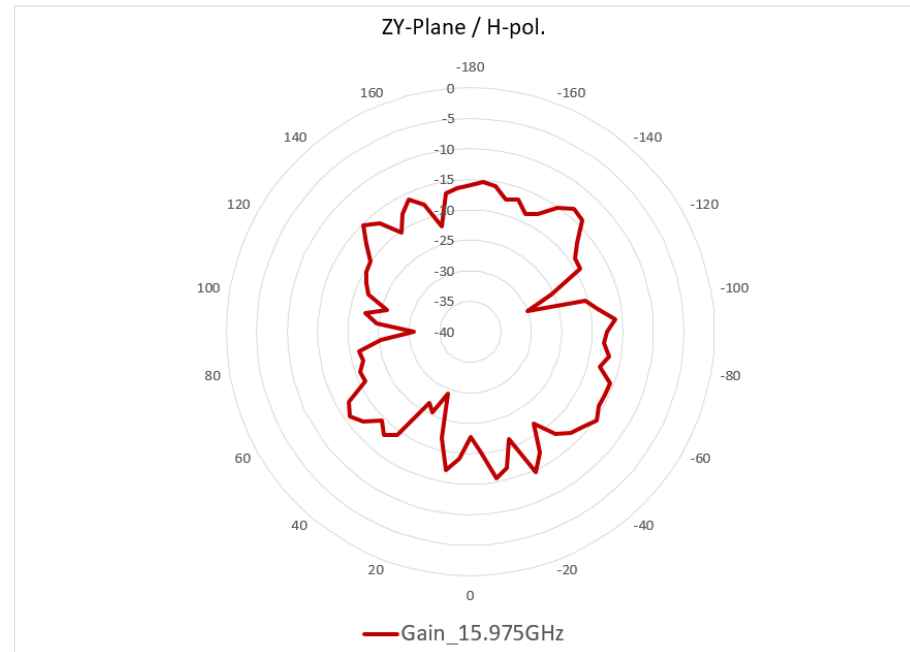

## 15.975GHz

### ZY-Plane

Frequency : Gain\_15.975GHz

Max Gain	-11.31	dBi
----------	--------	-----

Frequency : Gain\_15.975GHz

Max Gain	-13.58	dBi
----------	--------	-----