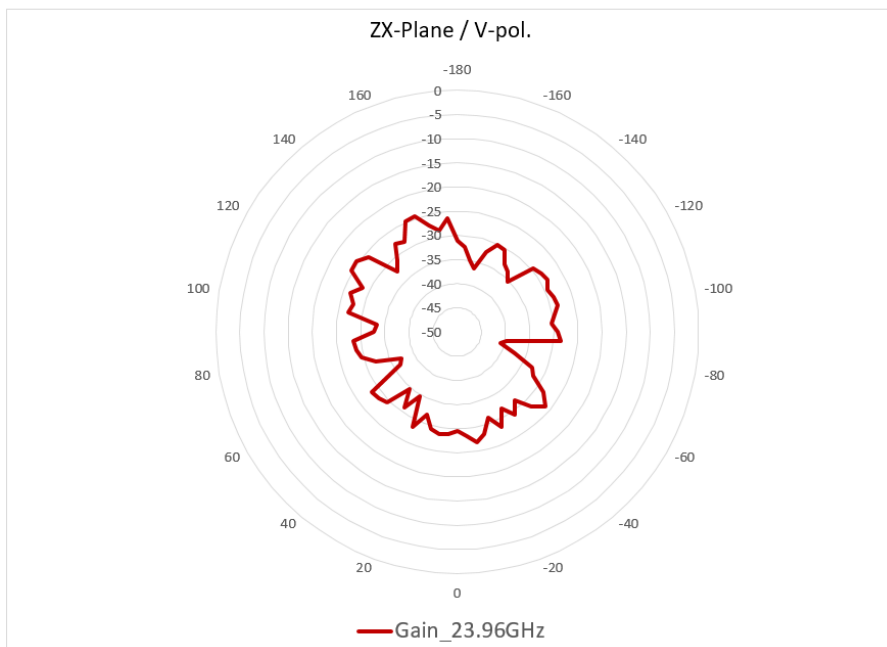

23.96GHz~26GHz

ZX-Plane

Frequency : Gain_23.96GHz

Max Gain	-24.22	dBi