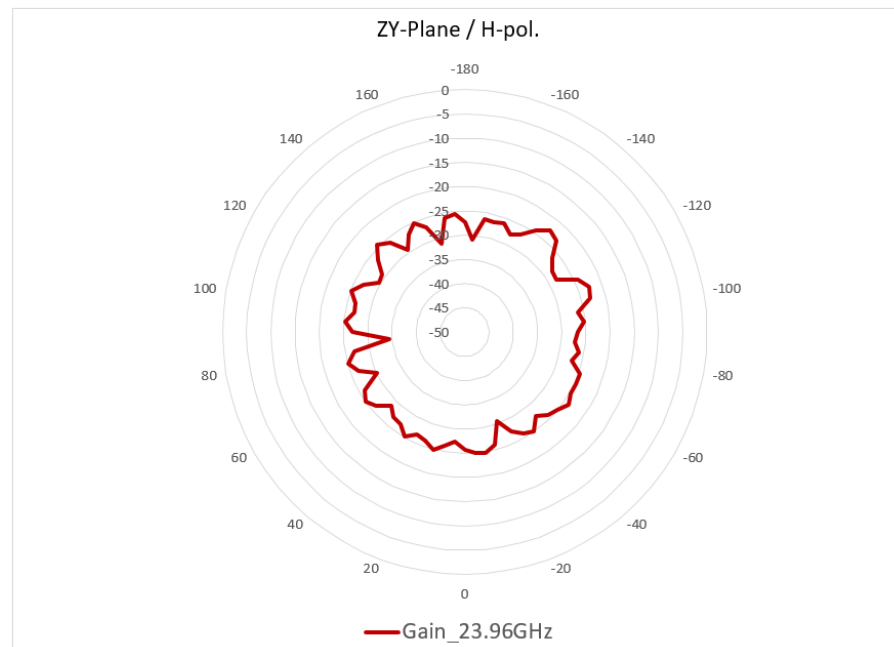

## 23.96GHz~26GHz

### ZY-Plane

Frequency : Gain\_23.96GHz

Max Gain	-19.86	dBi
----------	--------	-----

Frequency : Gain\_23.96GHz

Max Gain	-22.68	dBi
----------	--------	-----