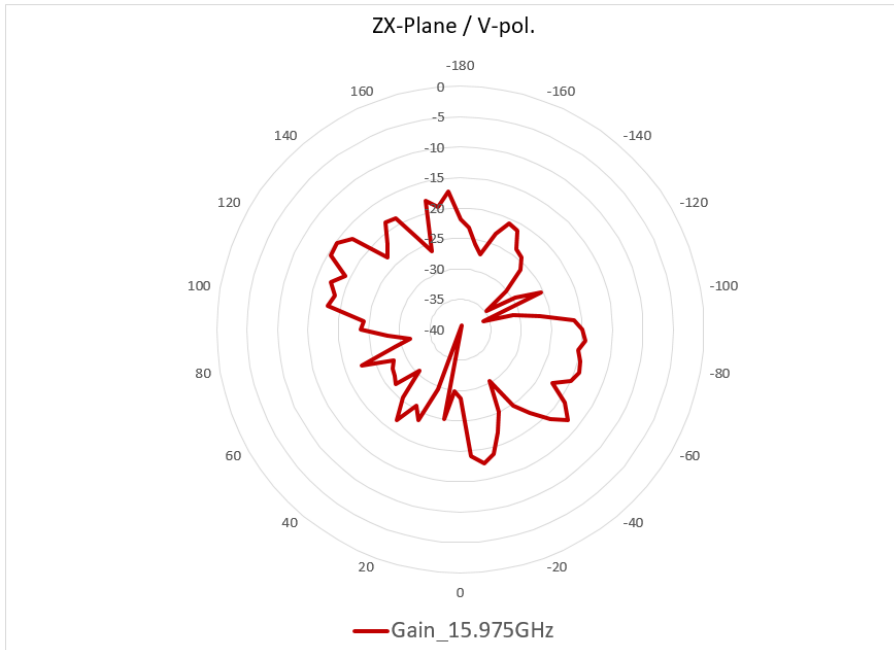

15.975GHz

ZX-Plane

Frequency : Gain_15.975GHz

Max Gain	-15.02	dBi