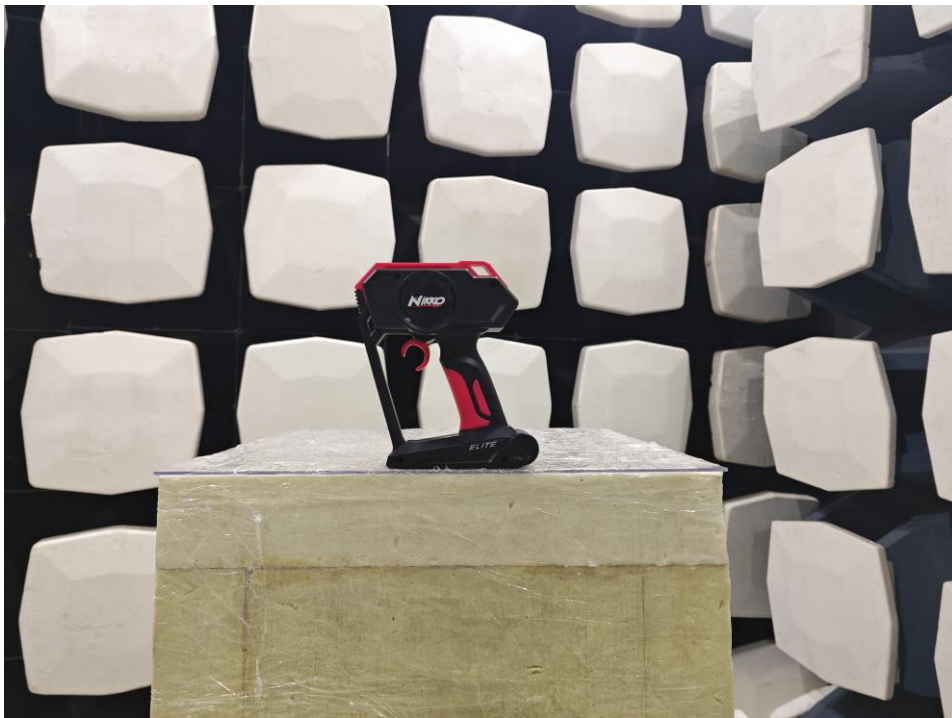

RADIATED PHOTOS

Up to 1GHz
(EUT was placed in the centre of the turntable)

Above 1GHz

(EUT was placed in the centre of the turntable)