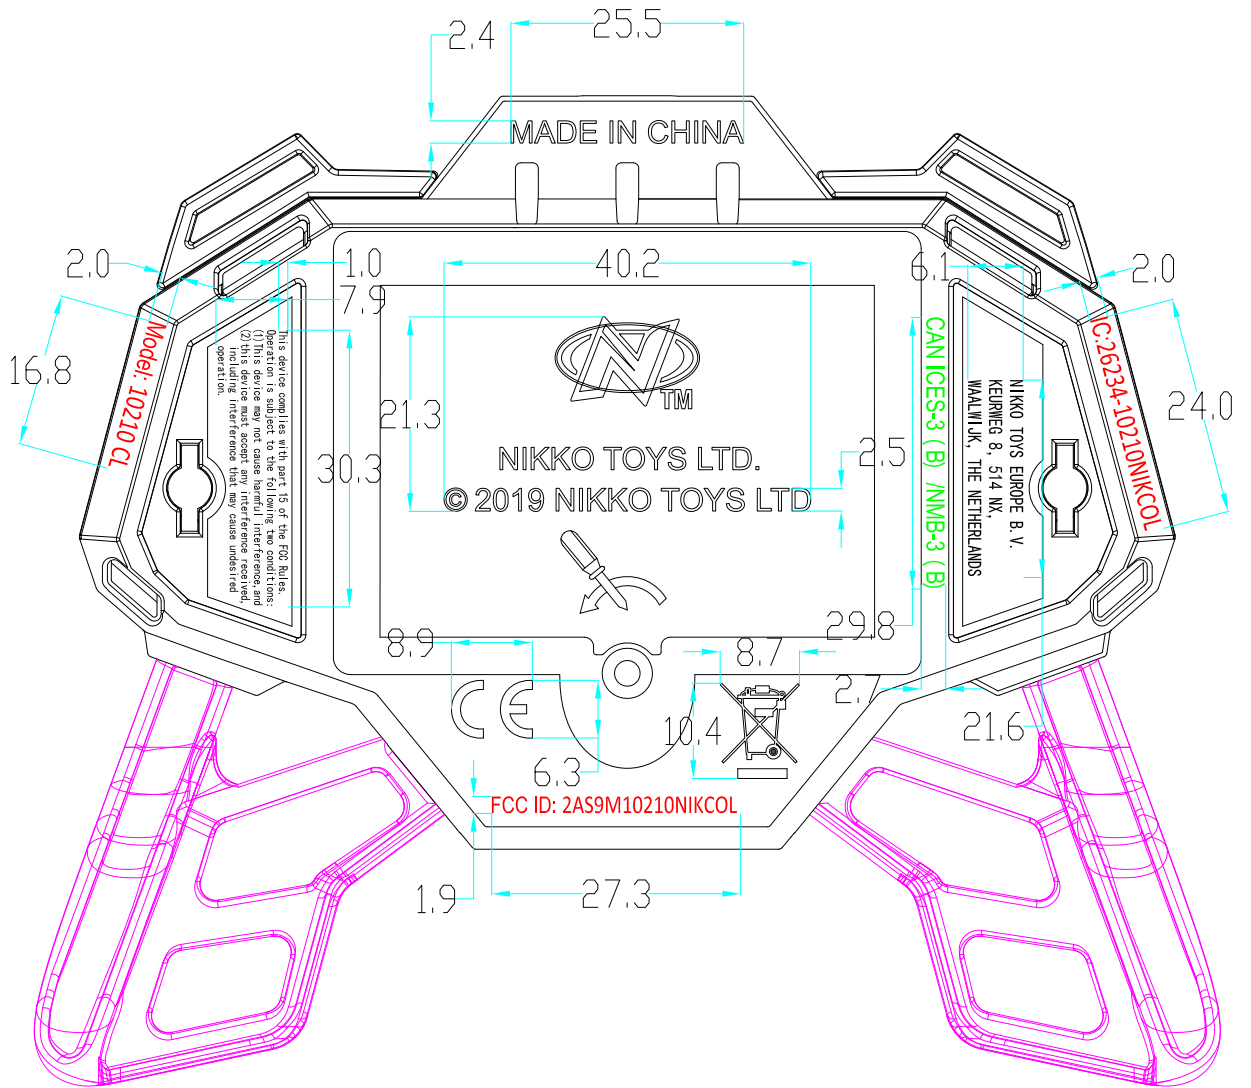

# Label Artwork and Location

# 10210遥控