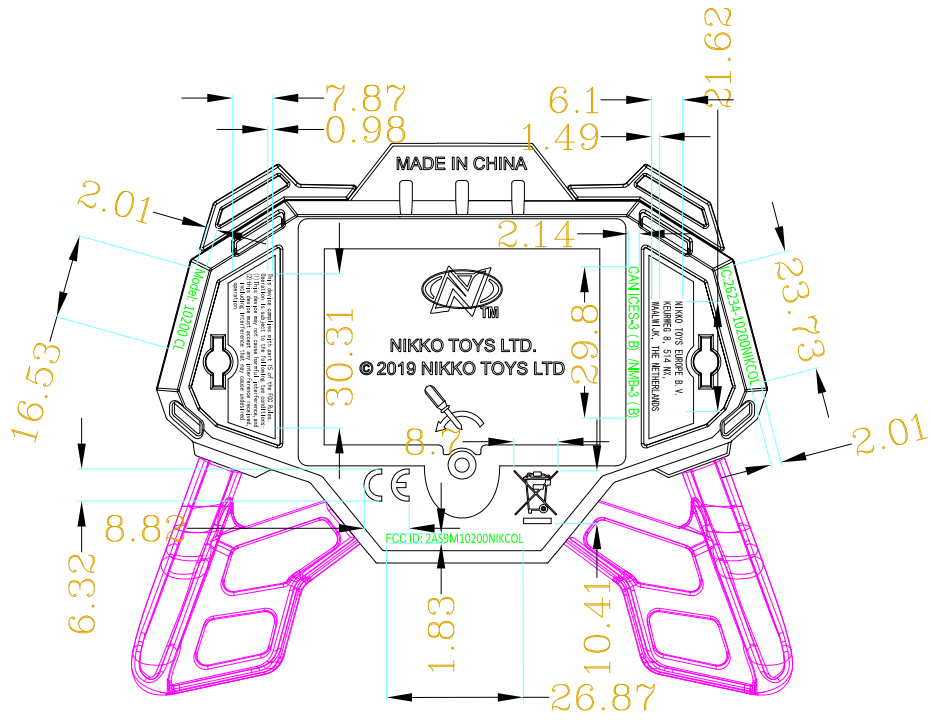

Label Artwork and Location

Unit: mm

10200遥控