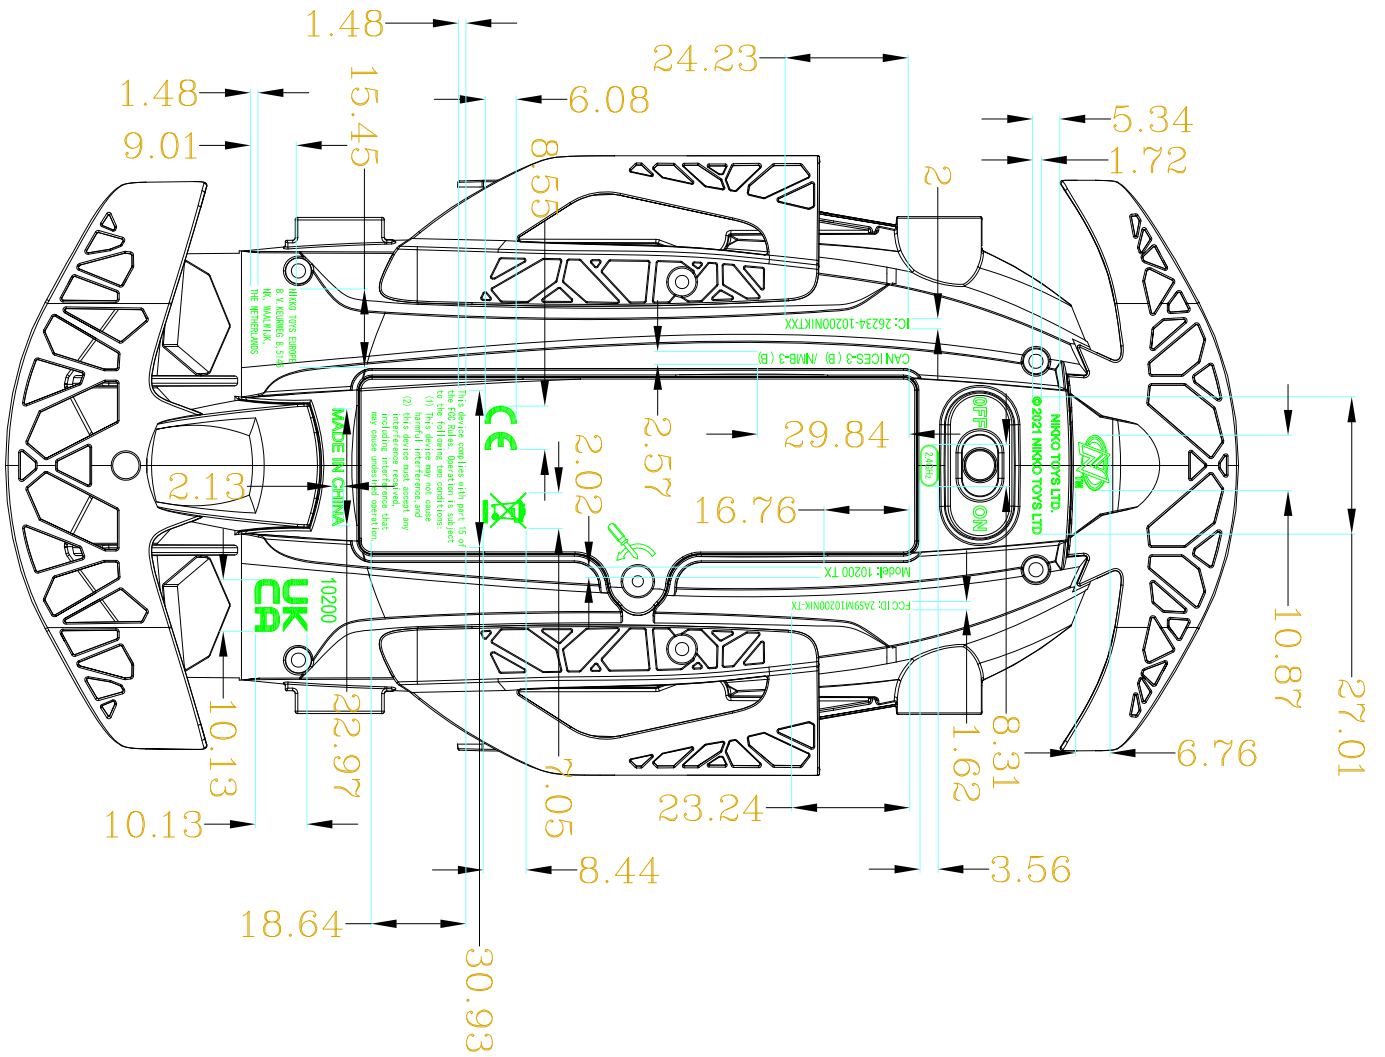

# Label Artwork and Location

Unit: mm