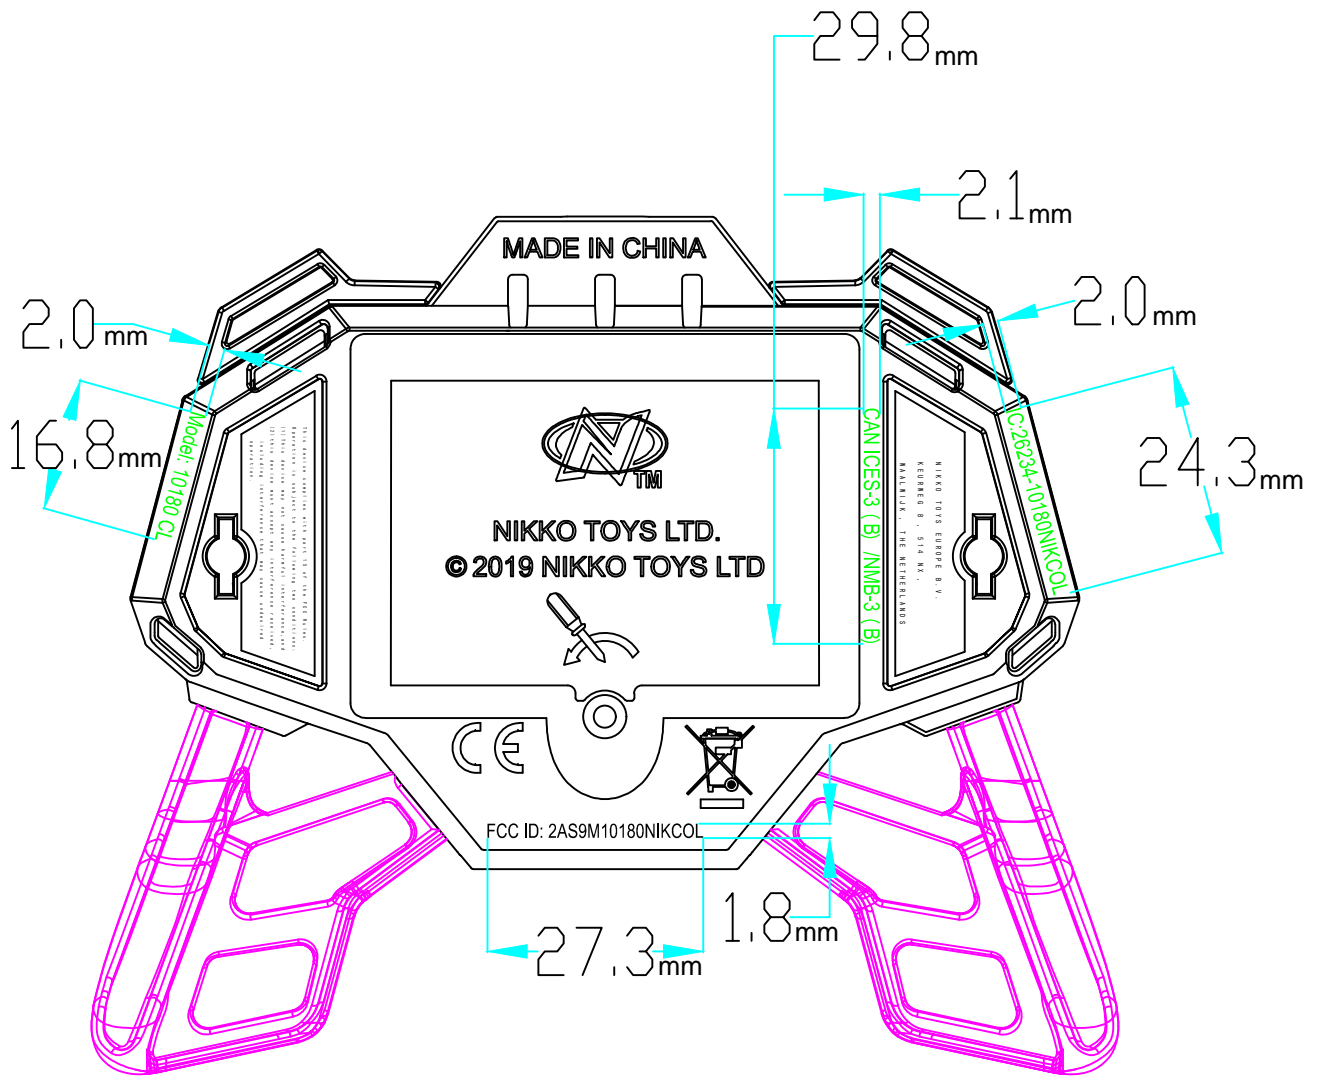

Label Artwork and Location

10180 遥控