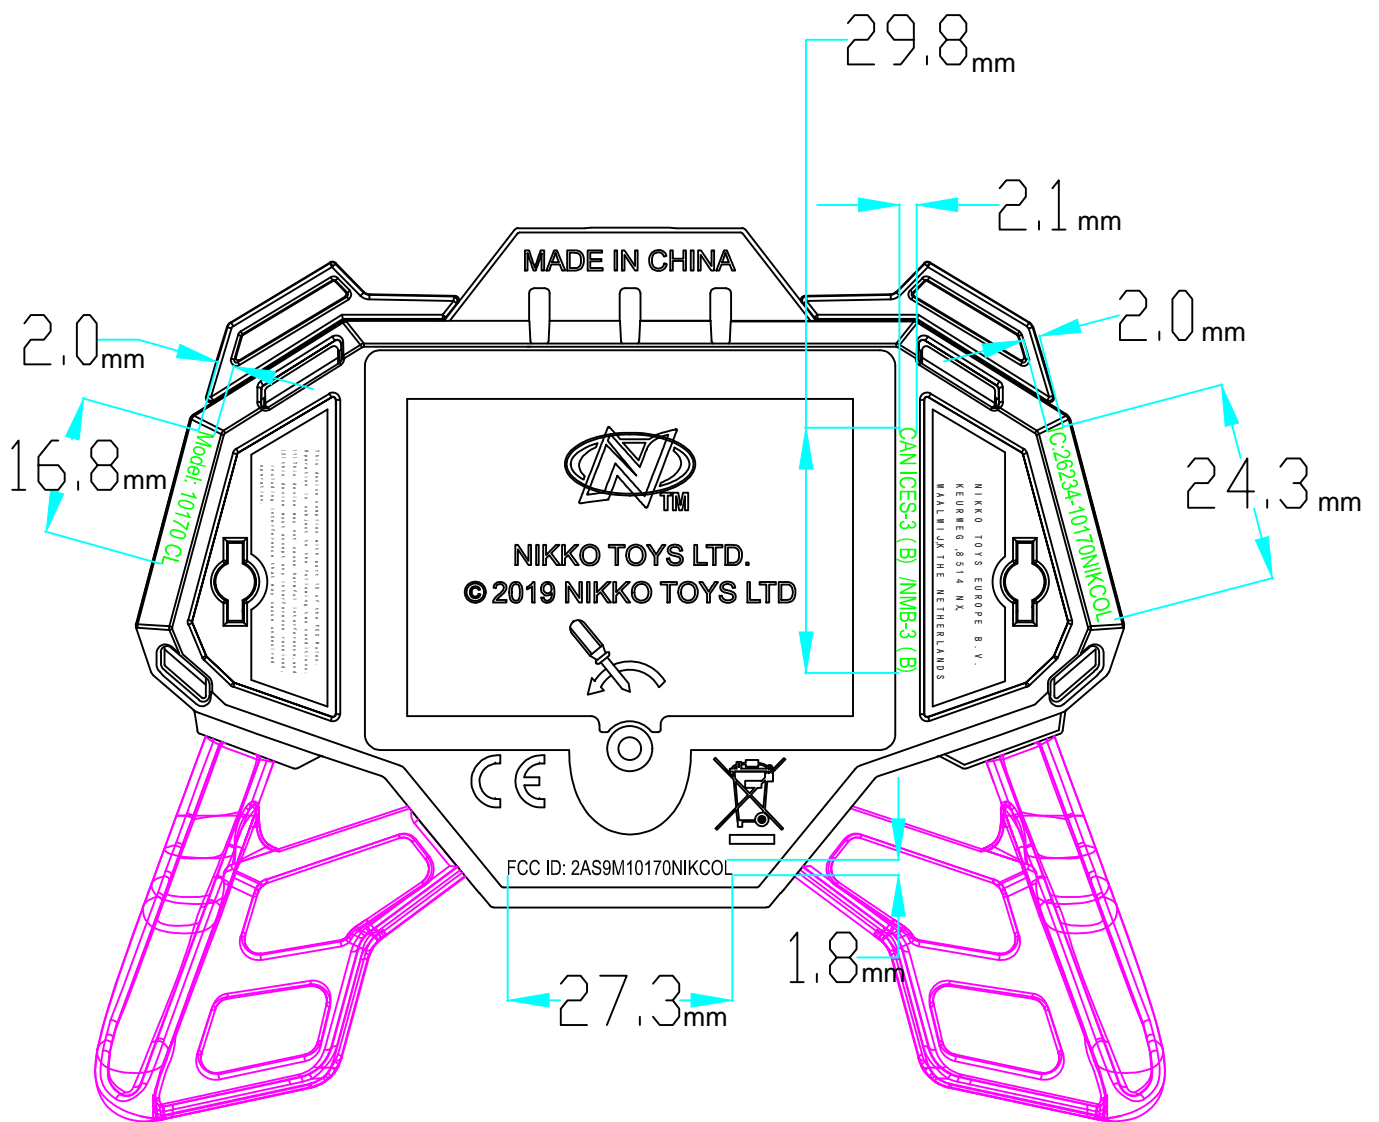

# Label Artwork and Location

10170 遥控