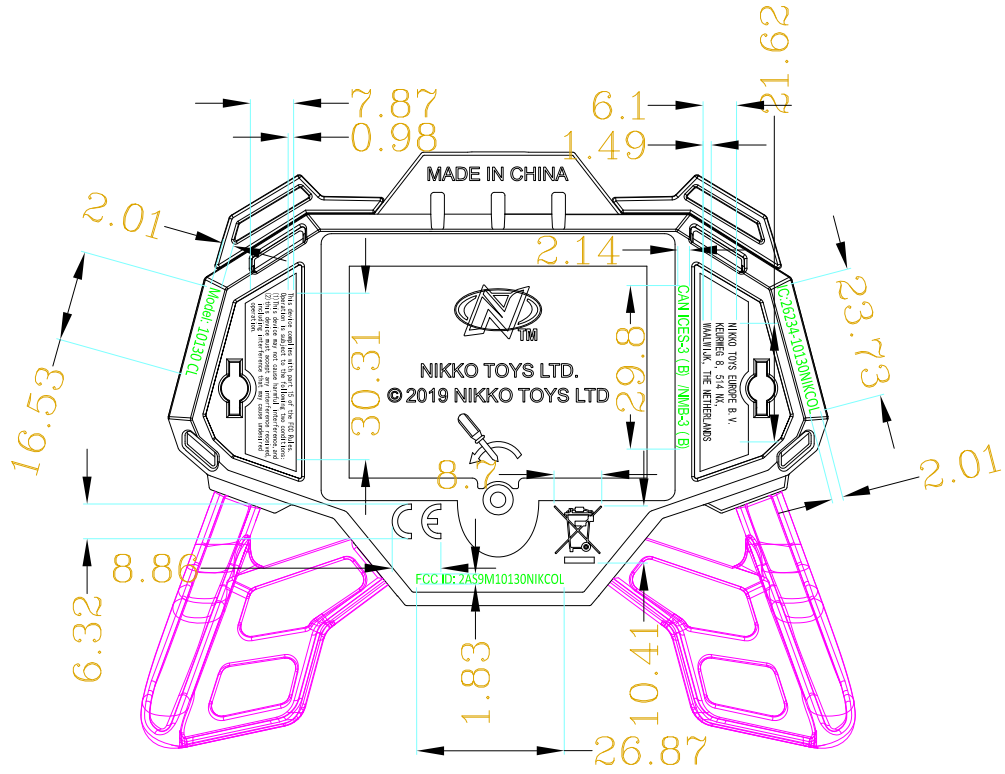

Label Artwork and Location

Units: mm

10130遥控