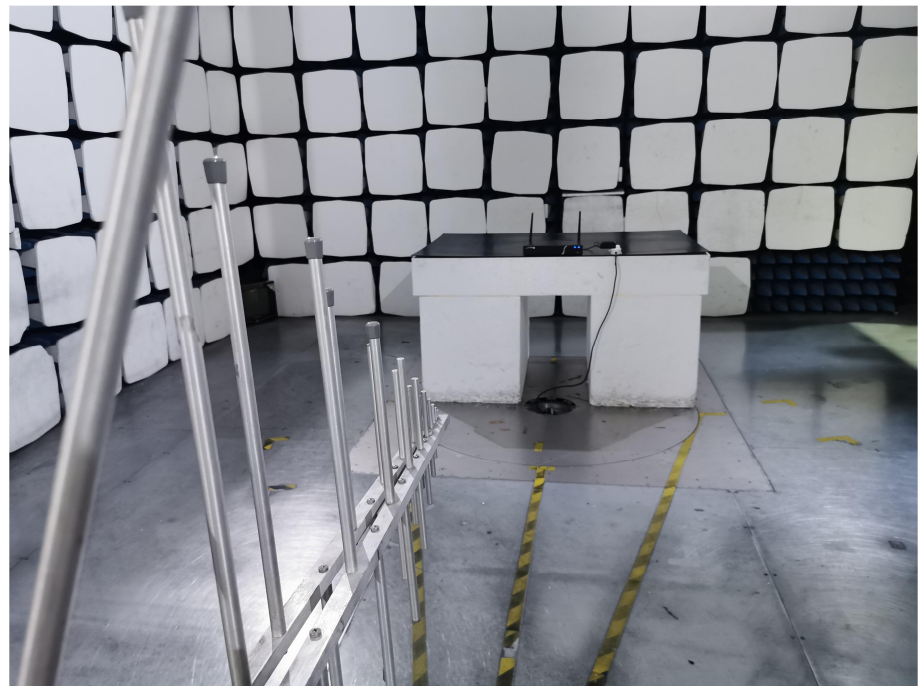

EXHIBIT 4 - TEST SETUP PHOTOGRAPHS

**Conducted Emission
Test Setup**

**Radiation Emission Test
Setup (Below 30MHz)**

Radiation Emission Test Setup (30MHz to 1GHz)

Radiation Emission Test Setup (1GHz to 18GHz)

**Radiation Emission Test
Setup (Above 18GHz)**

******* END OF REPORT *******