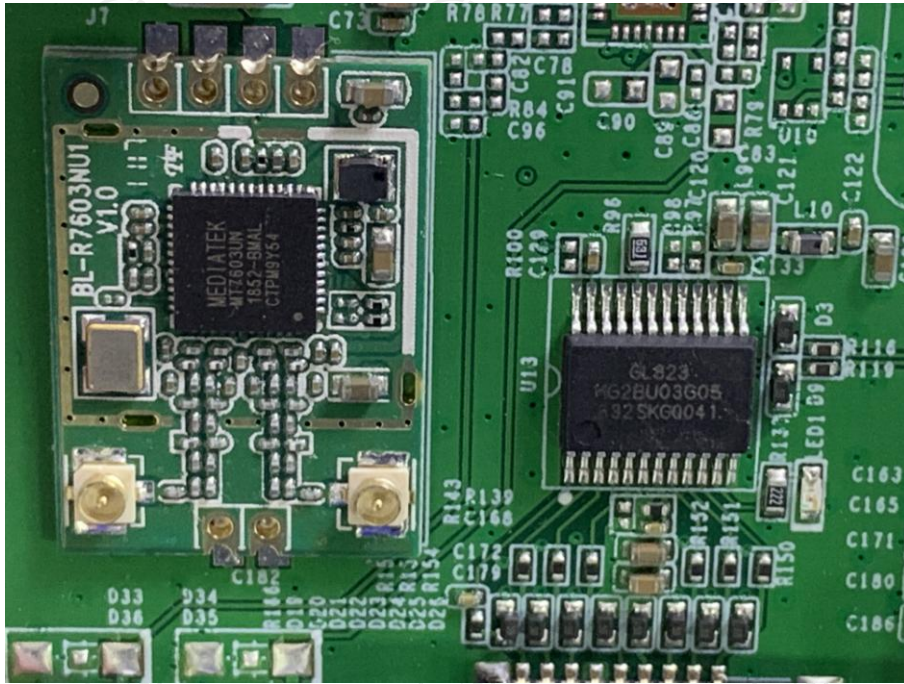

Appendix B: Photographs of Test Setup

Product: Wireless Network Video Recorder

Model: N4JWA

Radiated Emission

Conducted Emission

Appendix C: Photographs of EUT
Product: Wireless Network Video Recorder
Model: N4JWA
External Photos

Product: Wireless Network Video Recorder
Model: N4JWA
Internal Photos

*******END OF REPORT*******