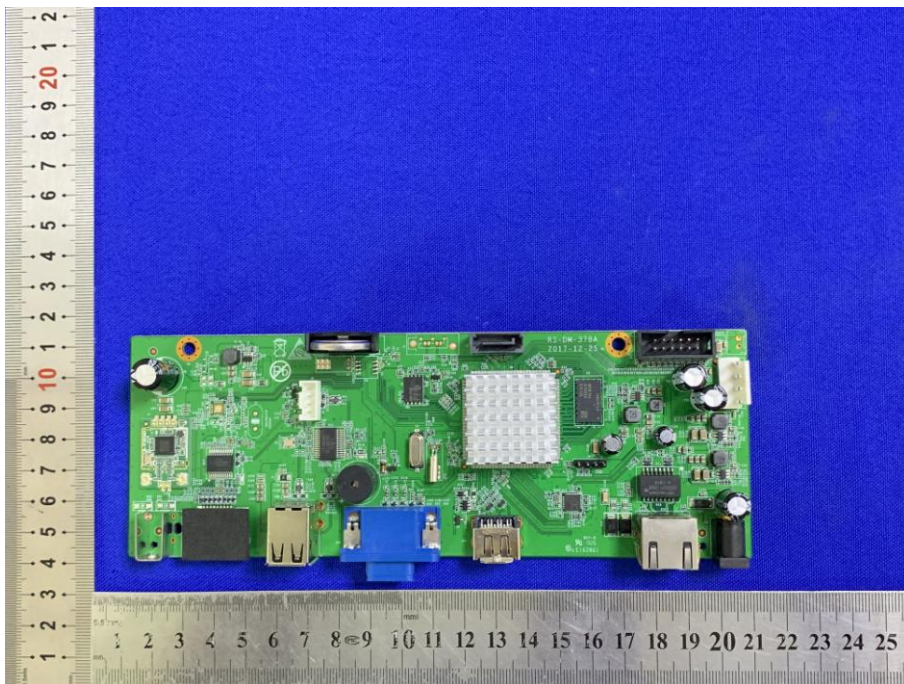

Appendix B: Photographs of Test Setup

Product: Wireless Network Video Recorder

Model: N4JWA

Radiated Emission

Conducted Emission

Appendix C: Photographs of EUT
Product: Wireless Network Video Recorder
Model: N4JWA
External Photos

Product: Wireless Network Video Recorder
Model: N4JWA
Internal Photos

*******END OF REPORT*******