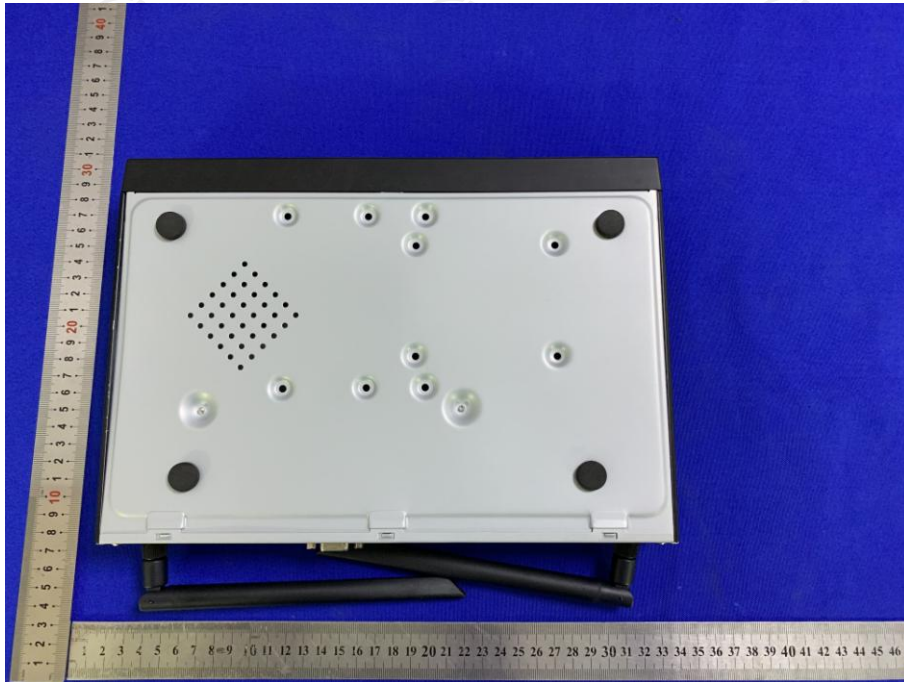

Appendix B: Photographs of Test Setup

Product: Wireless Network Video Recorder

Model: N4JWA

Radiated Emission

Conducted Emission

Appendix C: Photographs of EUT
Product: Wireless Network Video Recorder
Model: N4JWA
External Photos

Product: Wireless Network Video Recorder
Model: N4JWA
Internal Photos

*******END OF REPORT*******