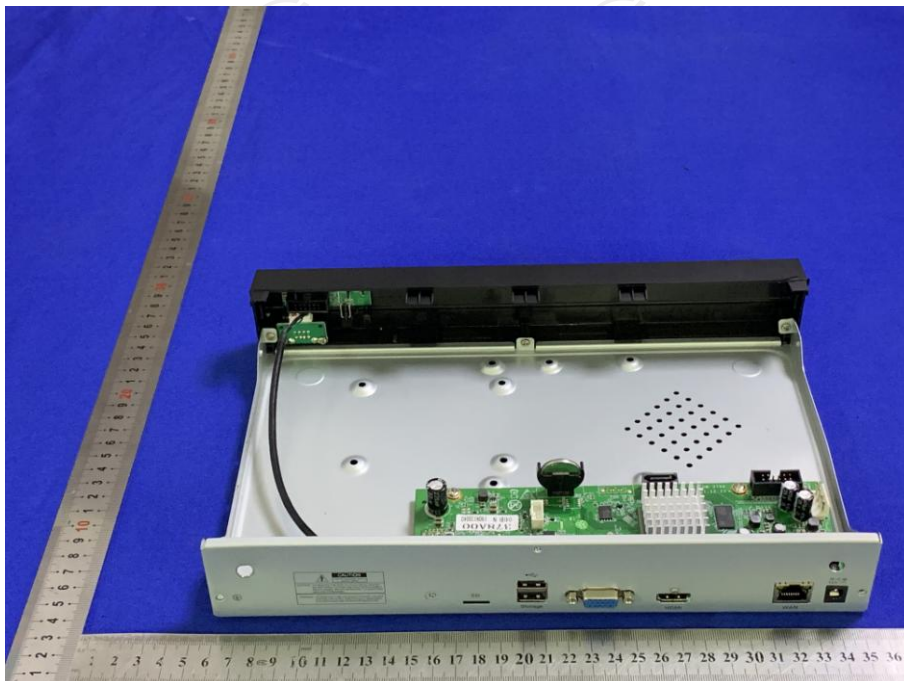

Appendix B: Photographs of Test Setup

Product: Wireless Network Video Recorder

Model: N4JWA

Radiated Emission

Conducted Emission

Appendix C: Photographs of EUT
Product: Wireless Network Video Recorder
Model: N4JWA
External Photos

Product: Wireless Network Video Recorder
Model: N4JWA
Internal Photos

*******END OF REPORT*******