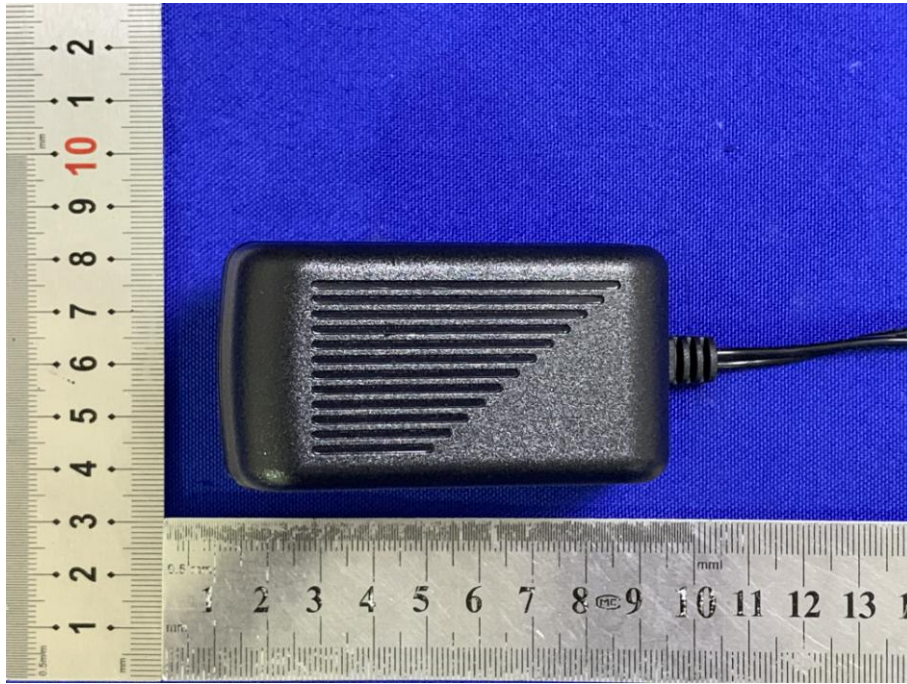

# Appendix C: Photographs of EUT

Product: Wireless Camera

Model: O2WK1

External Photos

WIFI ANT